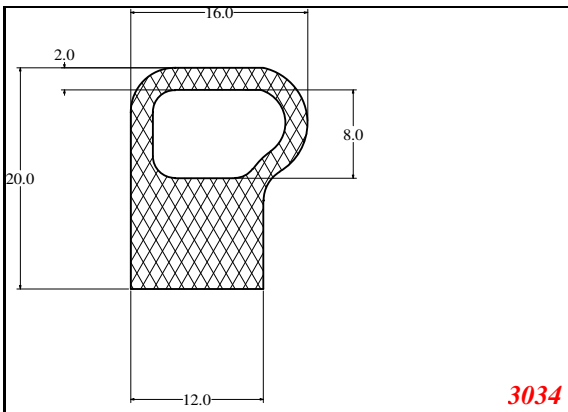

Address:

Exactseal Inc  
 7601 E 88th Pl.  
 Building 3B  
 Indianapolis, IN 46256

**Key-Hole**

599

378

2777

3034

2235