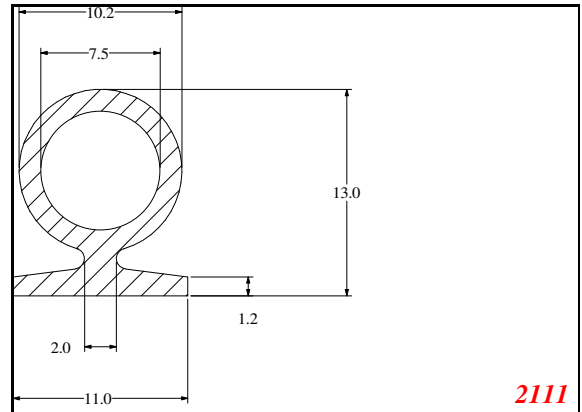

Omega

Contact Us:

Phone: 317-559-2220
Fax: 317-350-1322
Email: info@exactseal.com
Web: www.exactseal.com

Address:

Exactseal Inc
7601 E 88th Pl.
Building 3B
Indianapolis, IN 46256