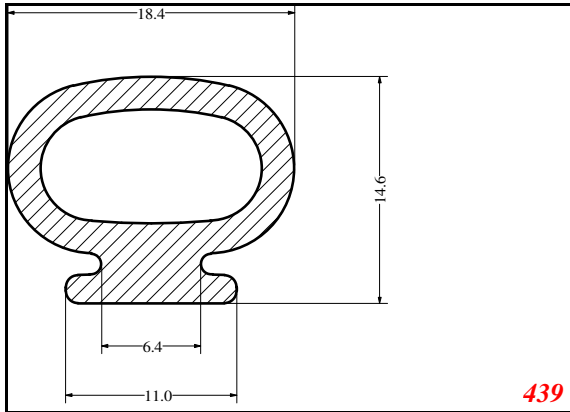

Omega

2184

439

2493

Contact Us:

Phone: 317-559-2220
Fax: 317-350-1322
Email: info@exactseal.com
Web: www.exactseal.com

Address:

Exactseal Inc
7601 E 88th Pl.
Building 3B
Indianapolis, IN 46256