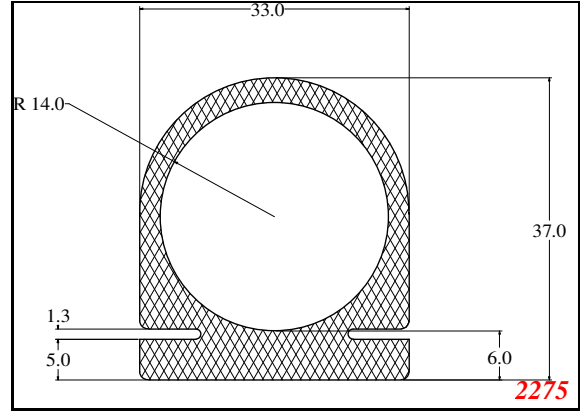

Omega

Contact Us:

Phone: 317-559-2220
Fax: 317-350-1322
Email: info@exactseal.com
Web: www.exactseal.com

Address:

Exactseal Inc
7601 E 88th Pl.
Building 3B
Indianapolis, IN 46256