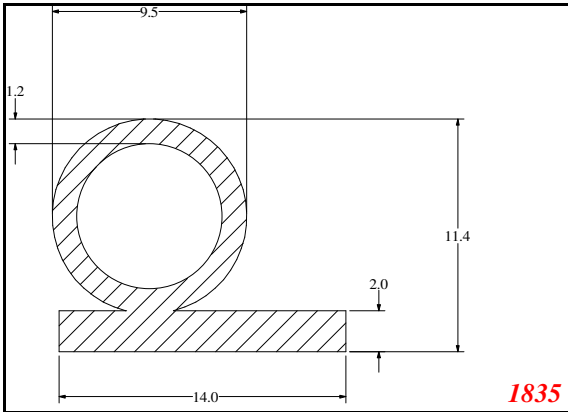

Contact Us:

Phone: 317-559-2220
Fax: 317-350-1322
Email: info@exactseal.com
Web: www.exactseal.com

Address:

Exactseal Inc
7601 E 88th Pl.
Building 3B
Indianapolis, IN 46256