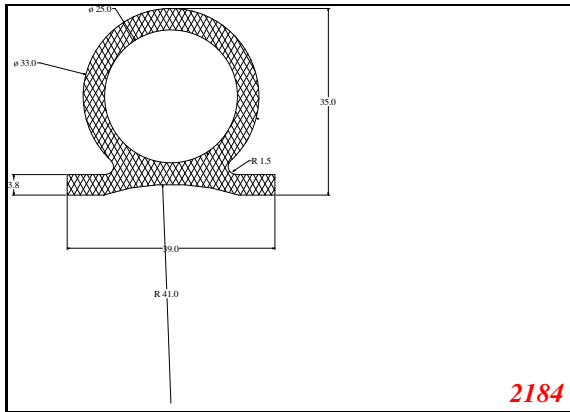

Omega

2184

439

2493

Contact Us:

Phone: 317-559-2220
Fax: 317-350-1322
Email: info@exactseal.com
Web: www.exactseal.com

Address:

Exactseal Inc
7601 E 88th Pl.
Building 3B
Indianapolis, IN 46256