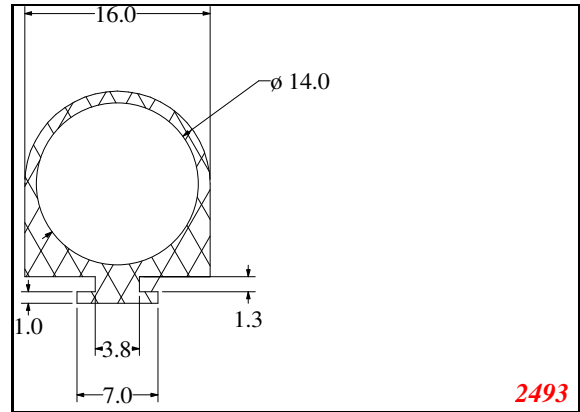

2493

Contact Us:

Phone: 317-559-2220
Fax: 317-350-1322
Email: info@exactseal.com
Web: www.exactseal.com

Address:

Exactseal Inc
7601 E 88th Pl.
Building 3B
Indianapolis, IN 46256