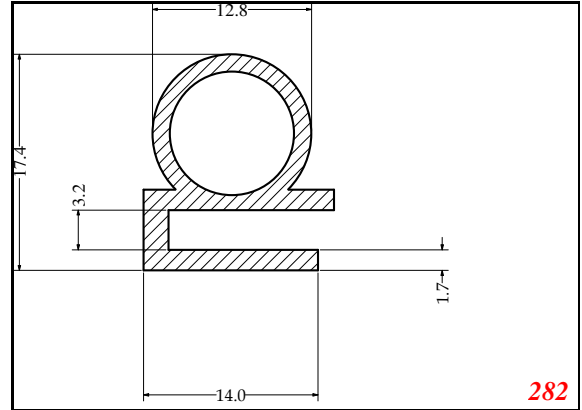

Omega

Contact Us:

Phone: 317-559-2220
Fax: 317-350-1322
Email: info@exactseal.com
Web: www.exactseal.com

Address:

Exactseal Inc
7601 E 88th Pl.
Building 3B
Indianapolis, IN 46256