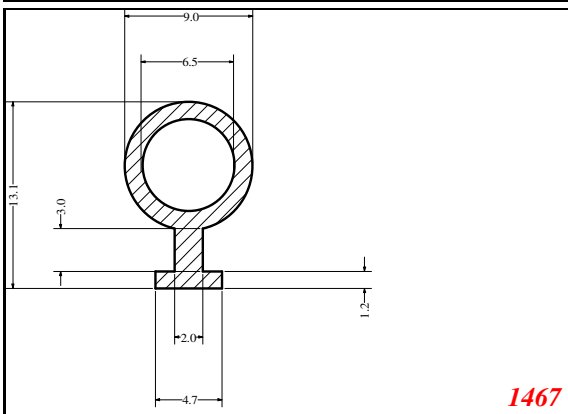

2280

1467

Contact Us:

Phone: 317-559-2220
Fax: 317-350-1322
Email: info@exactseal.com
Web: www.exactseal.com

Address:

Exactseal Inc
7601 E 88th Pl.
Building 3B
Indianapolis, IN 46256