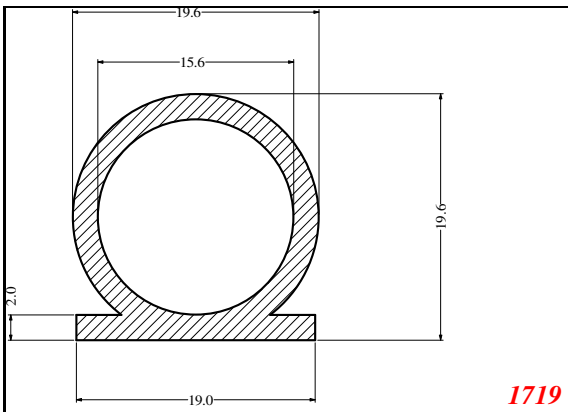

Omega

Contact Us:

Phone: 317-559-2220
Fax: 317-350-1322
Email: info@exactseal.com
Web: www.exactseal.com

Address:

Exactseal Inc
7601 E 88th Pl.
Building 3B
Indianapolis, IN 46256