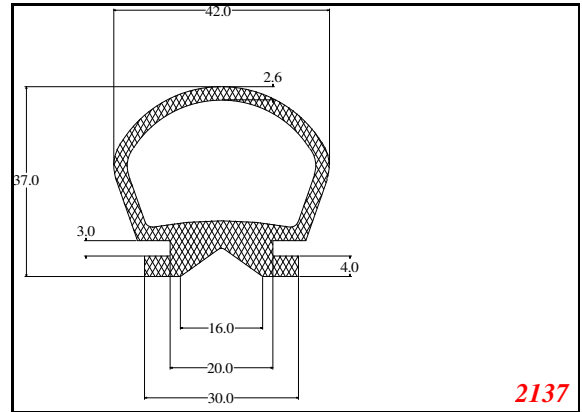

Contact Us:

Phone: 317-559-2220
Fax: 317-350-1322
Email: info@exactseal.com
Web: www.exactseal.com

Address:

Exactseal Inc
7601 E 88th Pl.
Building 3B
Indianapolis, IN 46256