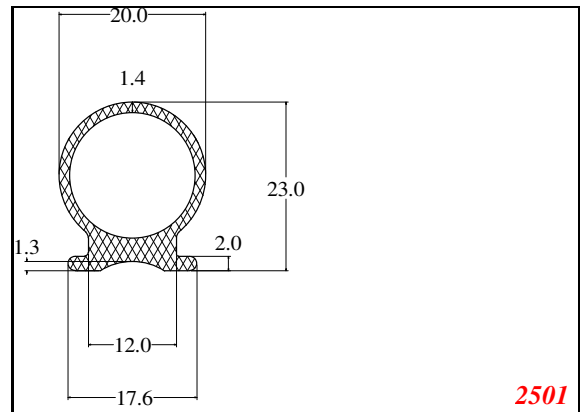

Omega

Contact Us:

Phone: 317-559-2220
Fax: 317-350-1322
Email: info@exactseal.com
Web: www.exactseal.com

Address:

Exactseal Inc
7601 E 88th Pl.
Building 3B
Indianapolis, IN 46256