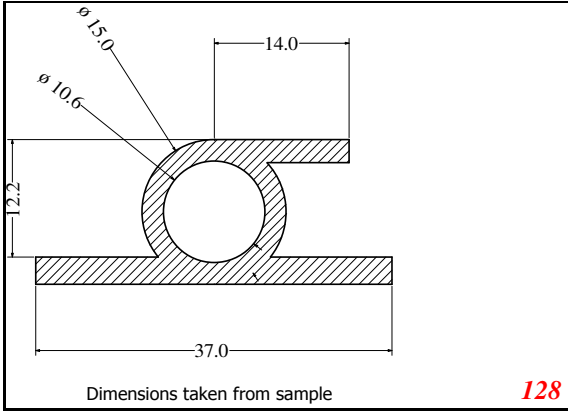

Omega

Contact Us:

Phone: 317-559-2220
Fax: 317-350-1322
Email: info@exactseal.com
Web: www.exactseal.com

Address:

Exactseal Inc
7601 E 88th Pl.
Building 3B
Indianapolis, IN 46256