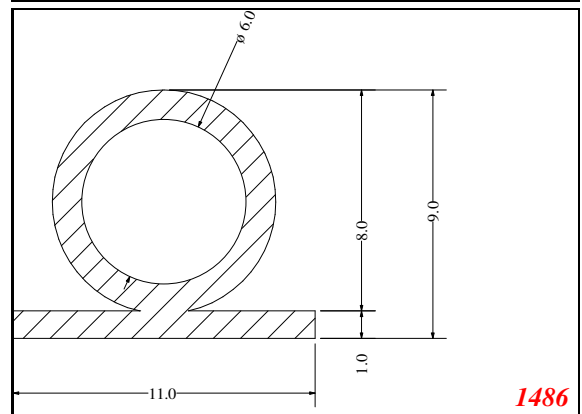

1486

Contact Us:

Phone: 317-559-2220
Fax: 317-350-1322
Email: info@exactseal.com
Web: www.exactseal.com

Address:

Exactseal Inc
7601 E 88th Pl.
Building 3B
Indianapolis, IN 46256