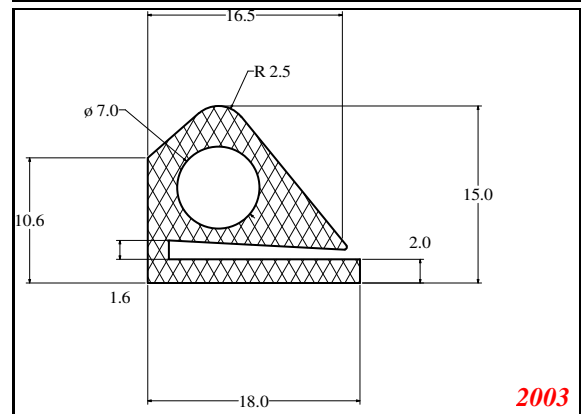

2160

2003

Contact Us:

Phone: 317-559-2220
Fax: 317-350-1322
Email: info@exactseal.com
Web: www.exactseal.com

Address:

Exactseal Inc.
7601 E 88th Pl.
Building 3B
Indianapolis, IN 46256