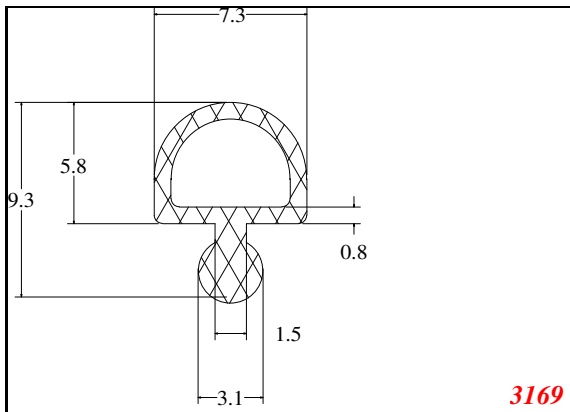

Door-Seal

3252

3204

3249

3394

3495

3482

3169

3511

Contact Us:

Phone: 317-559-2220
Fax: 317-350-1322
Email: info@exactseal.com
Web: www.exactseal.com

Address:

Exactseal Inc
7601 E 88th Pl.
Building 3B
Indianapolis, IN 46256