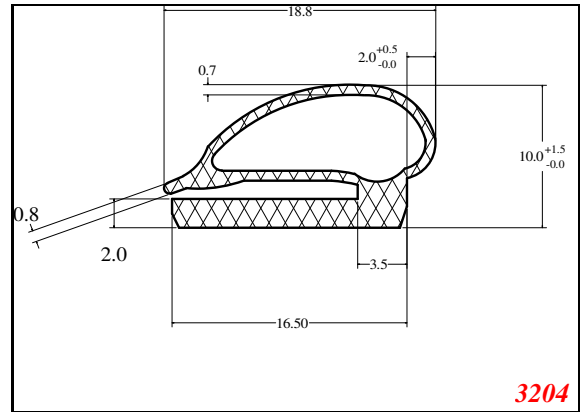

Address:

Exactseal Inc.
 7601 E 88th Pl.
 Building 3B
 Indianapolis, IN 46256

Door-Seal

3252

3204

3249

3394

3495