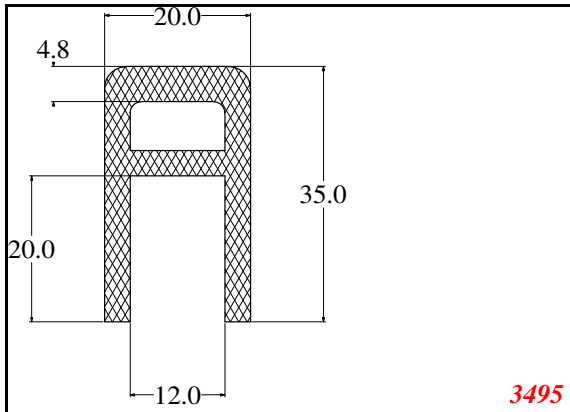

Address:

Exactseal Inc.
 7601 E 88th Pl.
 Building 3B
 Indianapolis, IN 46256

Door-Seal

3252

3204

3249

3394

3495