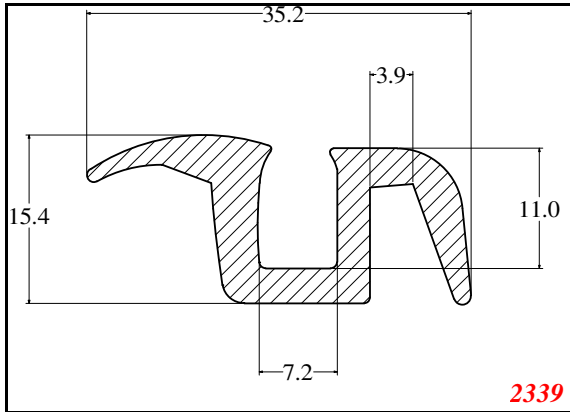

Door-Seal

Contact Us:

Phone: 317-559-2220
Fax: 317-350-1322
Email: info@exactseal.com
Web: www.exactseal.com

Address:

Exactseal Inc
7601 E 88th Pl.
Building 3B
Indianapolis, IN 46256