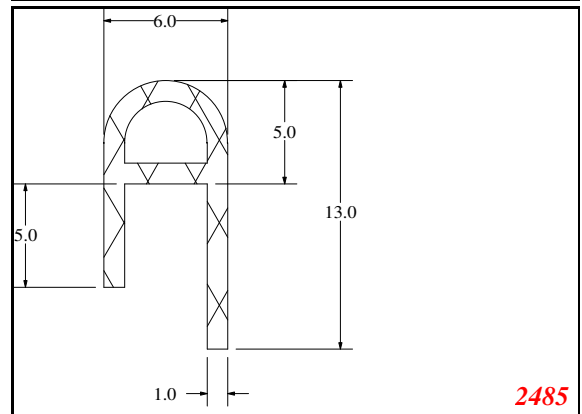

Door-Seal

Contact Us:

Phone: 317-559-2220
Fax: 317-350-1322
Email: info@exactseal.com
Web: www.exactseal.com

Address:

Exactseal Inc
7601 E 88th Pl.
Building 3B
Indianapolis, IN 46256