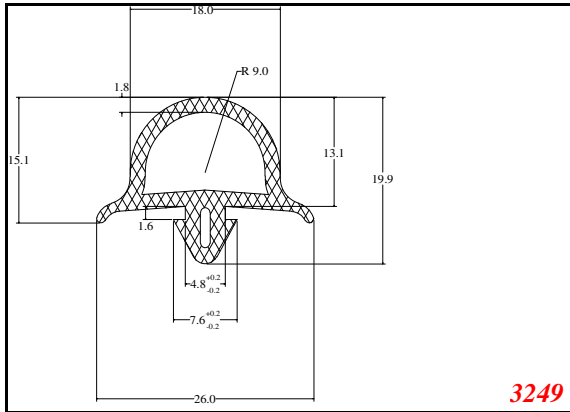

Address:

Exactseal Inc.
 7601 E 88th Pl.
 Building 3B
 Indianapolis, IN 46256

Door-Seal

3252

3204

3249

3394

3495