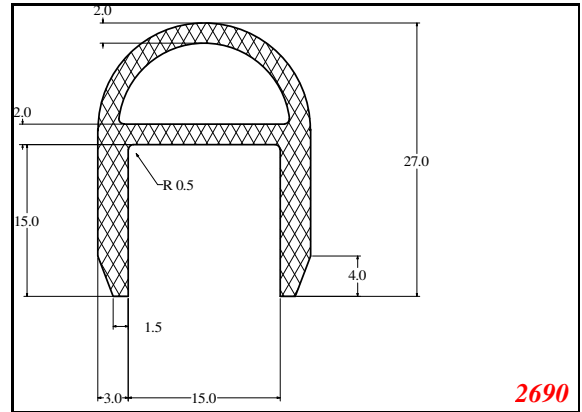

Door-Seal

Contact Us:

Phone: 317-559-2220
Fax: 317-350-1322
Email: info@exactseal.com
Web: www.exactseal.com

Address:

Exactseal Inc
7601 E 88th Pl.
Building 3B
Indianapolis, IN 46256