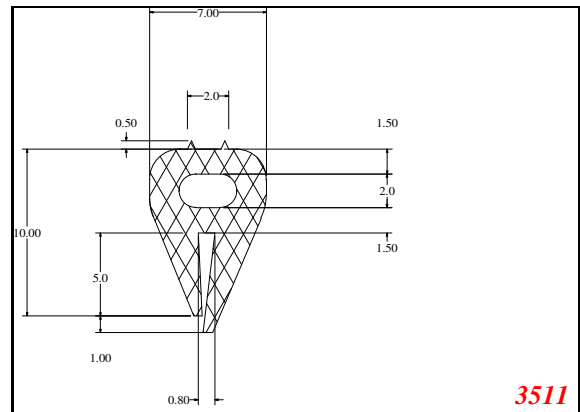

3511

Contact Us:

Phone: 317-559-2220
Fax: 317-350-1322
Email: info@exactseal.com
Web: www.exactseal.com

Address:

Exactseal Inc
7601 E 88th Pl.
Building 3B
Indianapolis, IN 46256