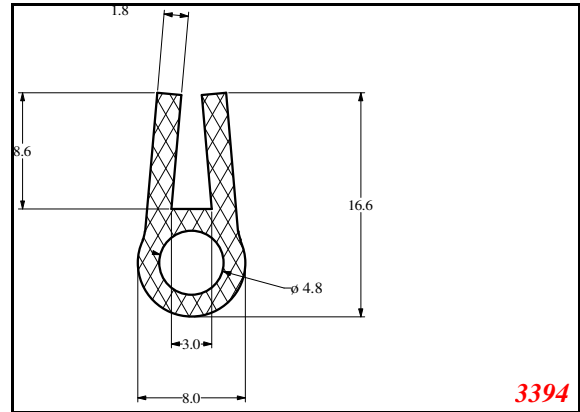

Address:

Exactseal Inc.
 7601 E 88th Pl.
 Building 3B
 Indianapolis, IN 46256

Door-Seal

3252

3204

3249

3394

3495