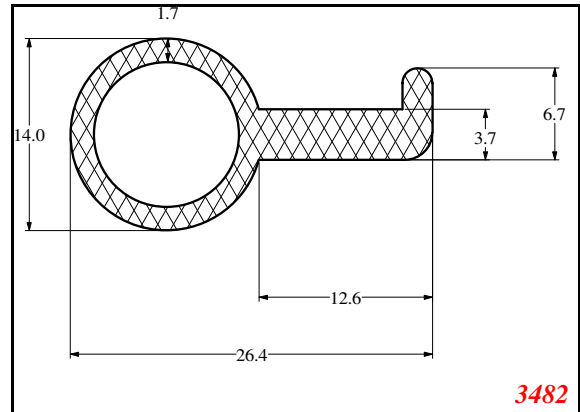

Address:

Exactseal Inc.
 7601 E 88th Pl.
 Building 3B
 Indianapolis, IN 46256

Door-Seal

3252

3204

3249

3394

3495