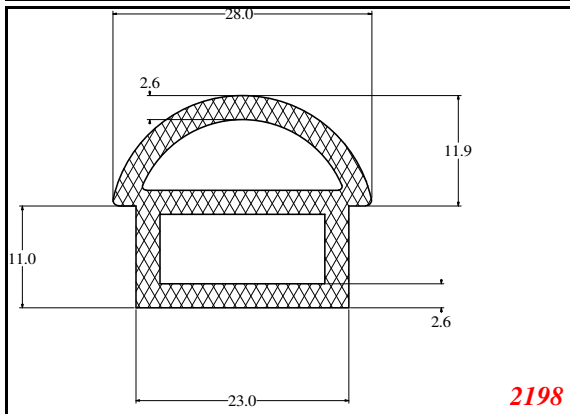

Door-Seal

Contact Us:

Phone: 317-559-2220
Fax: 317-350-1322
Email: info@exactseal.com
Web: www.exactseal.com

Address:

Exactseal Inc
7601 E 88th Pl.
Building 3B
Indianapolis, IN 46256