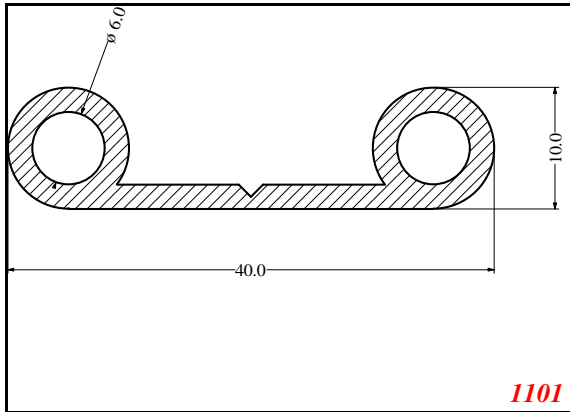

P-Double

Contact Us:

Phone: 317-559-2220
 Fax: 317-350-1322
 Email: info@exactseal.com
 Web: www.exactseal.com

Address:

Exactseal Inc
 7601 E 88th Pl.
 Building 3B
 Indianapolis, IN 46256

P-Double

Contact Us: