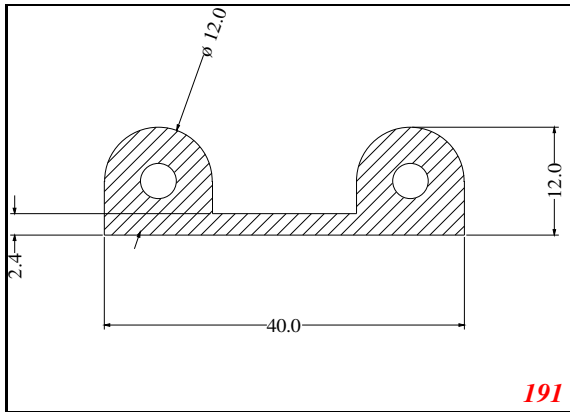

P-Double

Contact Us:

Phone: 317-559-2220
 Fax: 317-350-1322
 Email: info@exactseal.com
 Web: www.exactseal.com

Address:

Exactseal Inc
 7601 E 88th Pl.
 Building 3B
 Indianapolis, IN 46256

P-Double

Contact Us: