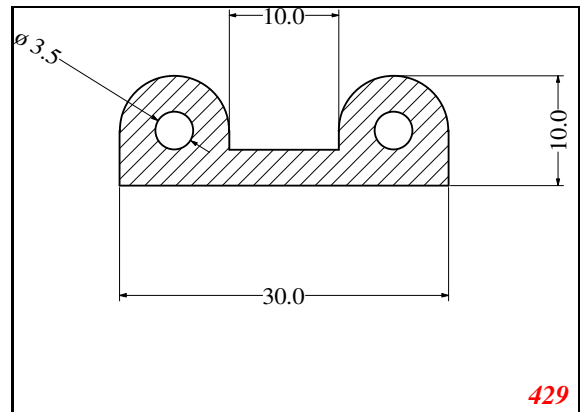

P-Double

Contact Us:

Phone: 317-559-2220
 Fax: 317-350-1322
 Email: info@exactseal.com
 Web: www.exactseal.com

Address:

Exactseal Inc
 7601 E 88th Pl.
 Building 3B
 Indianapolis, IN 46256

P-Double

Contact Us: