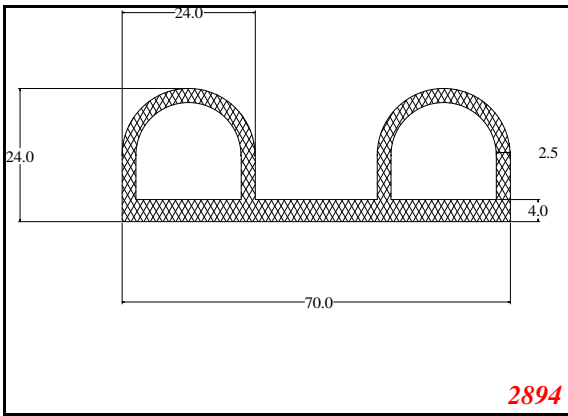

P-Double

Contact Us:

Phone: 317-559-2220
 Fax: 317-350-1322
 Email: info@exactseal.com
 Web: www.exactseal.com

Address:

Exactseal Inc
 7601 E 88th Pl.
 Building 3B
 Indianapolis, IN 46256

P-Double

Contact Us: