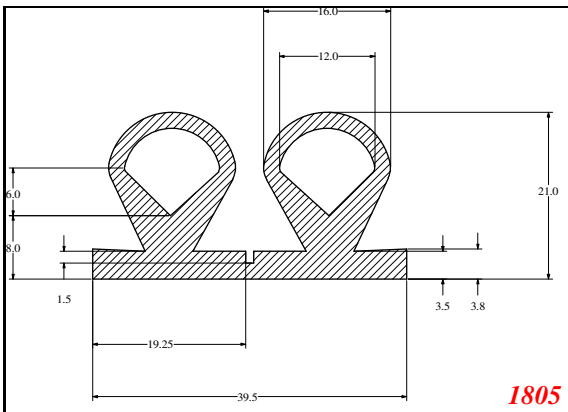

P-Double

Contact Us:

Phone: 317-559-2220
Fax: 317-350-1322
Email: info@exactseal.com
Web: www.exactseal.com

Address:

Exactseal Inc
7601 E 88th Pl.
Building 3B
Indianapolis, IN 46256