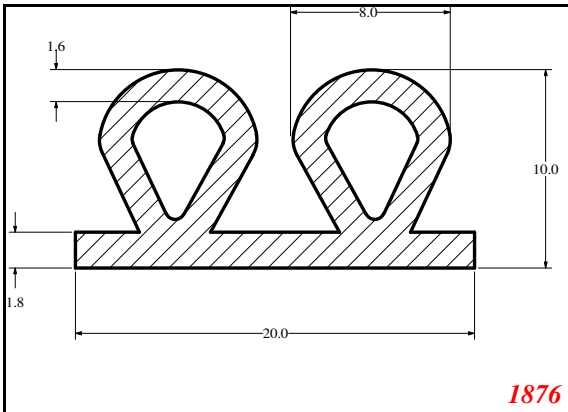

P-Double

Contact Us:

Phone: 317-559-2220
Fax: 317-350-1322
Email: info@exactseal.com
Web: www.exactseal.com

Address:

Exactseal Inc
7601 E 88th Pl.
Building 3B
Indianapolis, IN 46256