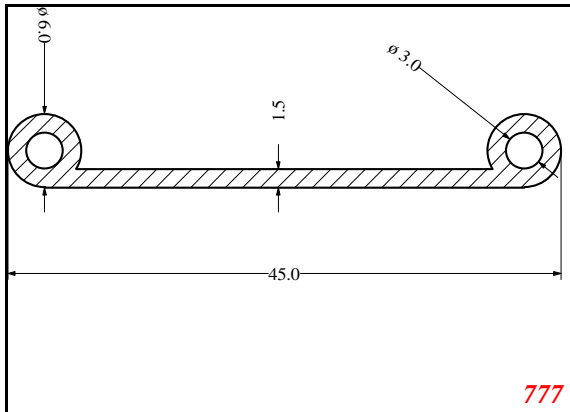

P-Double

Contact Us:

Phone: 317-559-2220
 Fax: 317-350-1322
 Email: info@exactseal.com
 Web: www.exactseal.com

Address:

Exactseal Inc
 7601 E 88th Pl.
 Building 3B
 Indianapolis, IN 46256

P-Double

Contact Us: