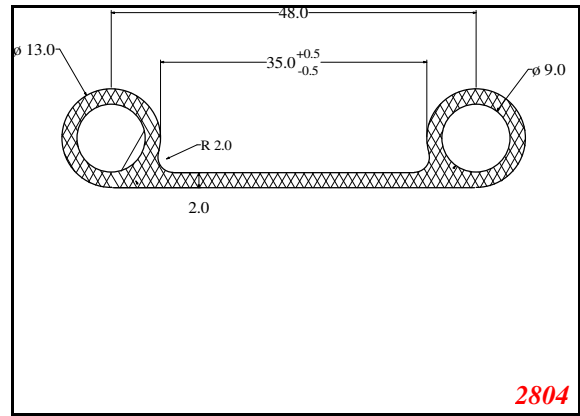

P-Double

Contact Us:

Phone: 317-559-2220
 Fax: 317-350-1322
 Email: info@exactseal.com
 Web: www.exactseal.com

Address:

Exactseal Inc
 7601 E 88th Pl.
 Building 3B
 Indianapolis, IN 46256

P-Double

Contact Us: