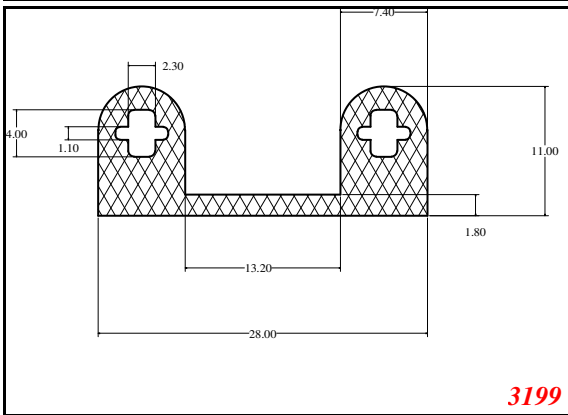

P-Double

Contact Us:

Phone: 317-559-2220
 Fax: 317-350-1322
 Email: info@exactseal.com
 Web: www.exactseal.com

Address:

Exactseal Inc
 7601 E 88th Pl.
 Building 3B
 Indianapolis, IN 46256

P-Double

Contact Us: