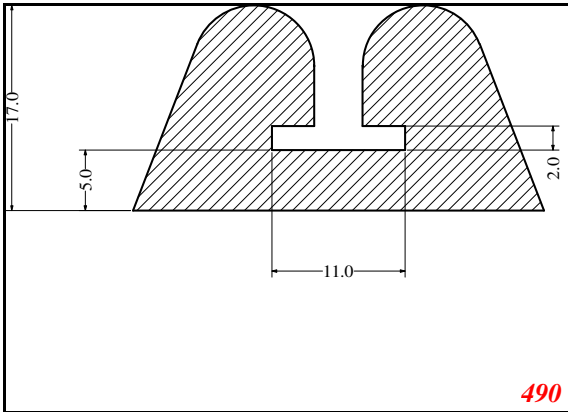

P-Double

Contact Us:

Phone: 317-559-2220
Fax: 317-350-1322
Email: info@exactseal.com
Web: www.exactseal.com

Address:

Exactseal Inc
7601 E 88th Pl.
Building 3B
Indianapolis, IN 46256