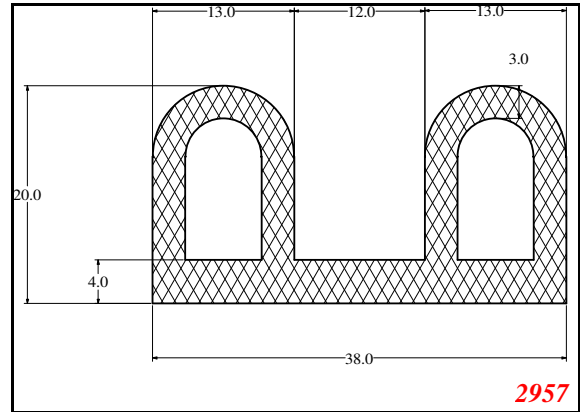

P-Double

Contact Us:

Phone: 317-559-2220
Fax: 317-350-1322
Email: info@exactseal.com
Web: www.exactseal.com

Address:

Exactseal Inc
7601 E 88th Pl.
Building 3B
Indianapolis, IN 46256