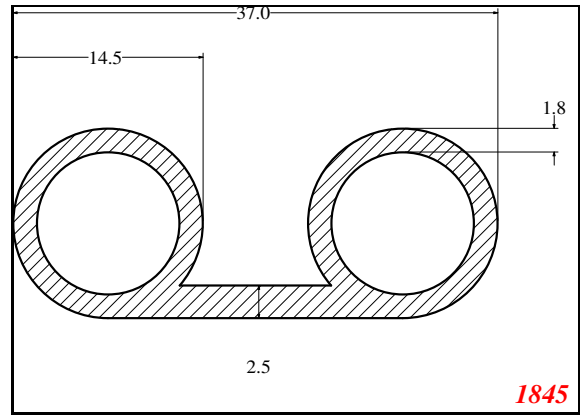

P-Double

Contact Us:

Phone: 317-559-2220
 Fax: 317-350-1322
 Email: info@exactseal.com
 Web: www.exactseal.com

Address:

Exactseal Inc
 7601 E 88th Pl.
 Building 3B
 Indianapolis, IN 46256

P-Double

Contact Us: