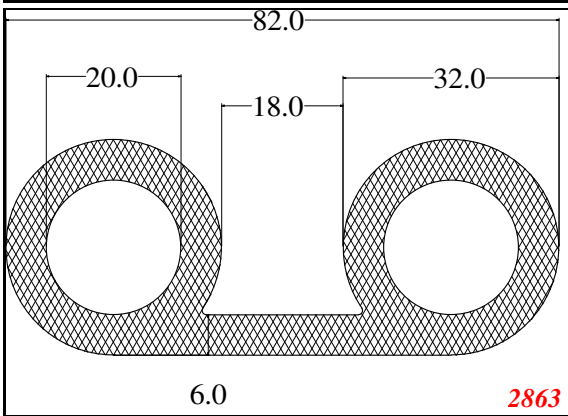

P-Double

Contact Us:

Phone: 317-559-2220
 Fax: 317-350-1322
 Email: info@exactseal.com
 Web: www.exactseal.com

Address:

Exactseal Inc
 7601 E 88th Pl.
 Building 3B
 Indianapolis, IN 46256

P-Double

Contact Us: