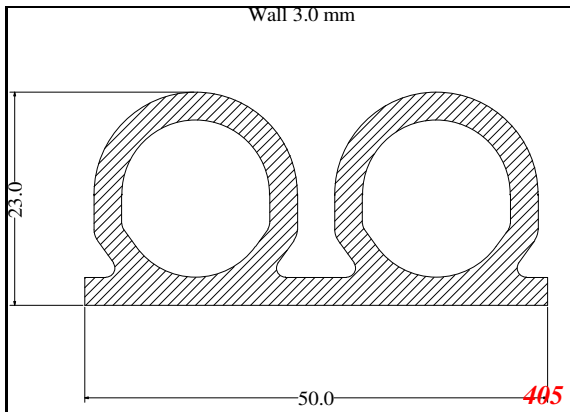

P-Double

Contact Us:

Phone: 317-559-2220
 Fax: 317-350-1322
 Email: info@exactseal.com
 Web: www.exactseal.com

Address:

Exactseal Inc
 7601 E 88th Pl.
 Building 3B
 Indianapolis, IN 46256

P-Double

Contact Us: