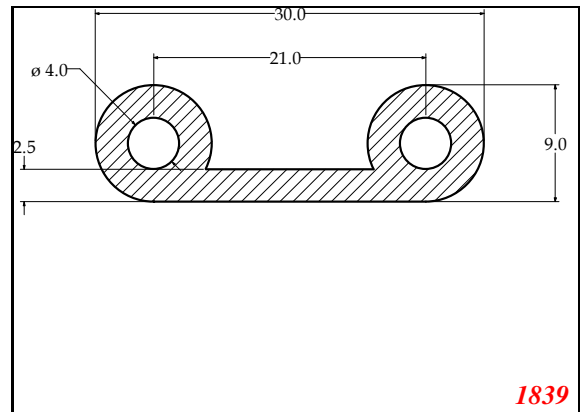

P-Double

Contact Us:

Phone: 317-559-2220
Fax: 317-350-1322
Email: info@exactseal.com
Web: www.exactseal.com

Address:

Exactseal Inc
7601 E 88th Pl.
Building 3B
Indianapolis, IN 46256