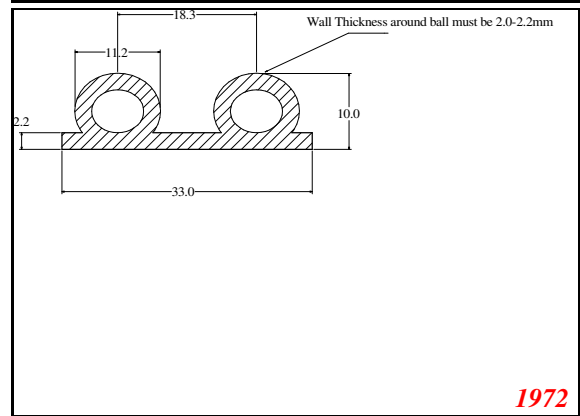

P-Double

Contact Us:

Phone: 317-559-2220
 Fax: 317-350-1322
 Email: info@exactseal.com
 Web: www.exactseal.com

Address:

Exactseal Inc
 7601 E 88th Pl.
 Building 3B
 Indianapolis, IN 46256

P-Double

Contact Us: