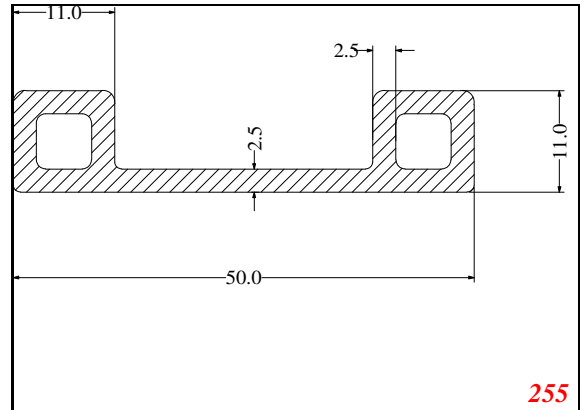

P-Double

Contact Us:

Phone: 317-559-2220
Fax: 317-350-1322
Email: info@exactseal.com
Web: www.exactseal.com

Address:

Exactseal Inc
7601 E 88th Pl.
Building 3B
Indianapolis, IN 46256