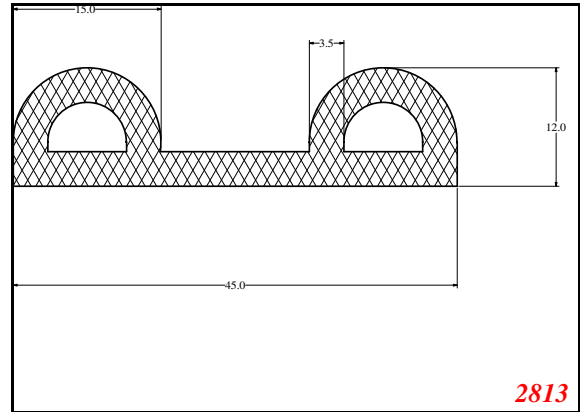

P-Double

Contact Us:

Phone: 317-559-2220
 Fax: 317-350-1322
 Email: info@exactseal.com
 Web: www.exactseal.com

Address:

Exactseal Inc
 7601 E 88th Pl.
 Building 3B
 Indianapolis, IN 46256

P-Double

Contact Us: