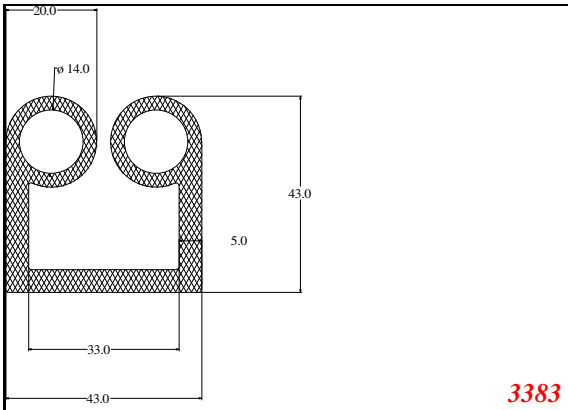

P-Double

Contact Us:

Phone: 317-559-2220
Fax: 317-350-1322
Email: info@exactseal.com
Web: www.exactseal.com

Address:

Exactseal Inc
7601 E 88th Pl.
Building 3B
Indianapolis, IN 46256