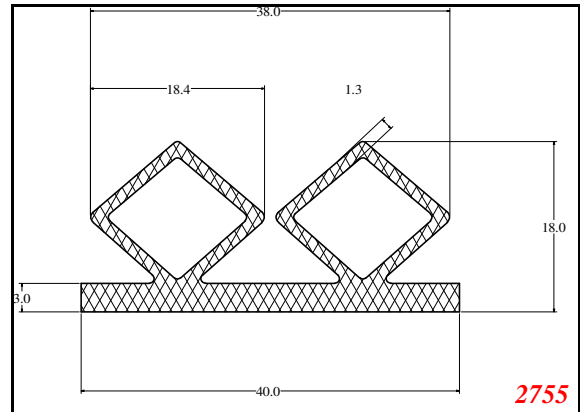

P-Double

Contact Us:

Phone: 317-559-2220
 Fax: 317-350-1322
 Email: info@exactseal.com
 Web: www.exactseal.com

Address:

Exactseal Inc
 7601 E 88th Pl.
 Building 3B
 Indianapolis, IN 46256

P-Double

Contact Us: