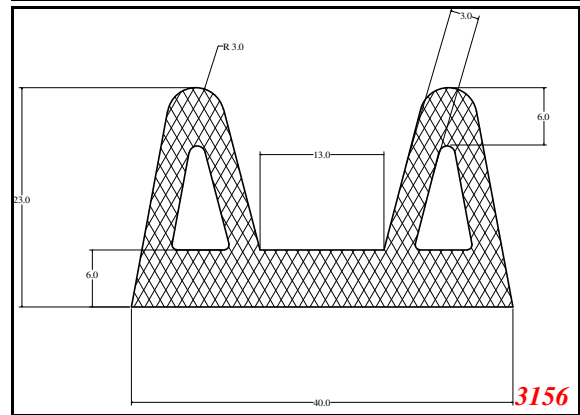

P-Double

Contact Us:

Phone: 317-559-2220
 Fax: 317-350-1322
 Email: info@exactseal.com
 Web: www.exactseal.com

Address:

Exactseal Inc
 7601 E 88th Pl.
 Building 3B
 Indianapolis, IN 46256

P-Double

Contact Us: