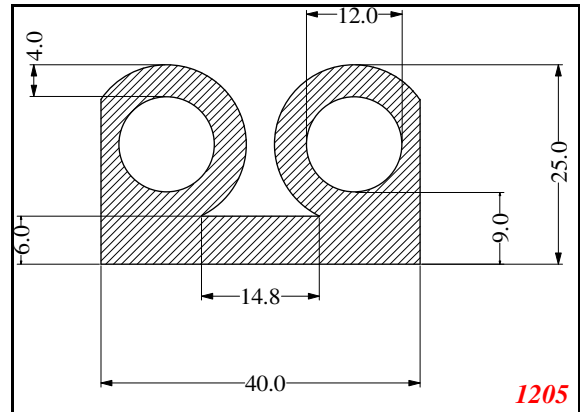

P-Double

Contact Us:

Phone: 317-559-2220
Fax: 317-350-1322
Email: info@exactseal.com
Web: www.exactseal.com

Address:

Exactseal Inc
7601 E 88th Pl.
Building 3B
Indianapolis, IN 46256