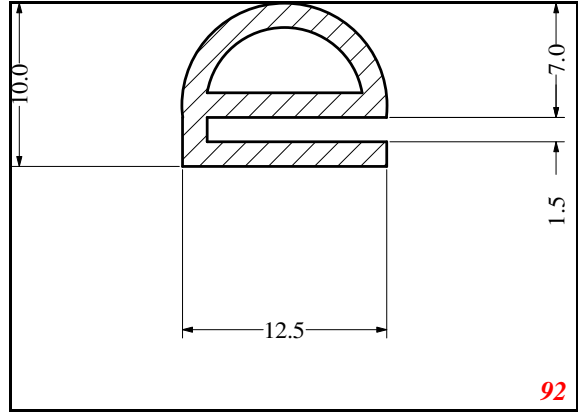

E-Section

Contact Us:

Phone: 317-559-2220
Fax: 317-350-1322
Email: info@exactseal.com
Web: www.exactseal.com

Address:

Exactseal Inc
7601 E 88th Pl.
Building 3B
Indianapolis, IN 46256