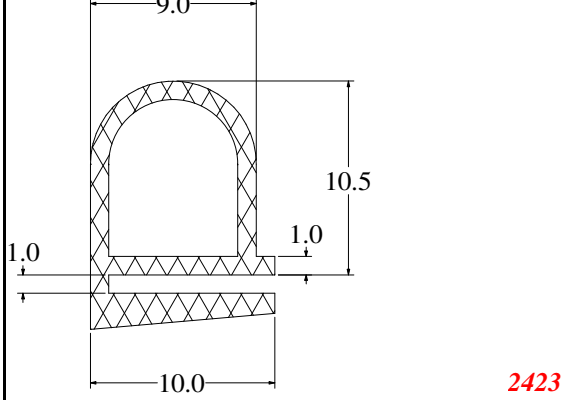

Address:

Exactseal Inc
 7601 E 88th Pl.
 Building 3B
 Indianapolis, IN 46256

2423

2486

621

2411

89

2308