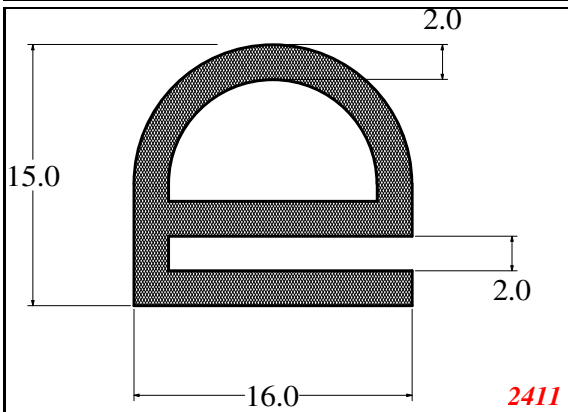

Address:

Exactseal Inc
 7601 E 88th Pl.
 Building 3B
 Indianapolis, IN 46256

2423

2486

621

2411

89

2308