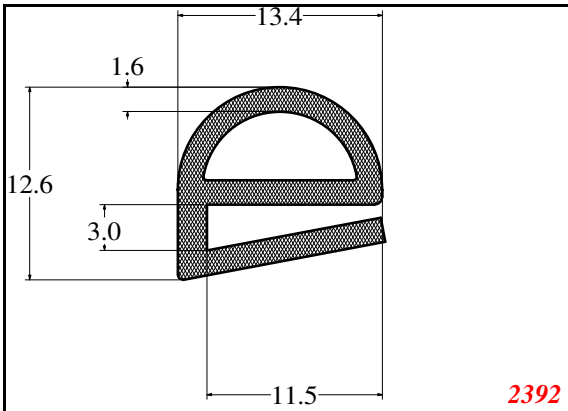

Contact Us:

Phone: 317-559-2220
Fax: 317-350-1322
Email: info@exactseal.com
Web: www.exactseal.com

Address:

Exactseal Inc
7601 E 88th Pl.
Building 3B
Indianapolis, IN 46256