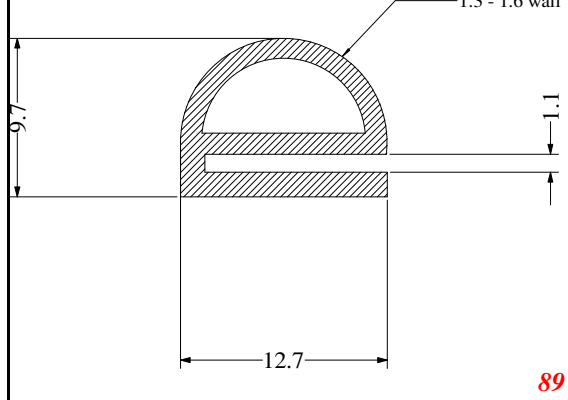

Address:

Exactseal Inc
 7601 E 88th Pl.
 Building 3B
 Indianapolis, IN 46256

2423

2486

621

2411

89

2308