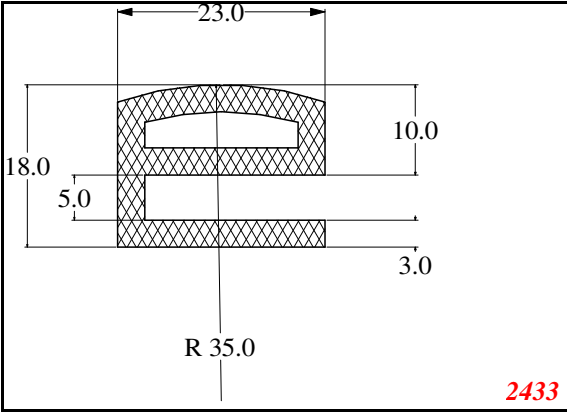

E-Section

Contact Us:

Phone: 317-559-2220
Fax: 317-350-1322
Email: info@exactseal.com
Web: www.exactseal.com

Address:

Exactseal Inc
7601 E 88th Pl.
Building 3B
Indianapolis, IN 46256