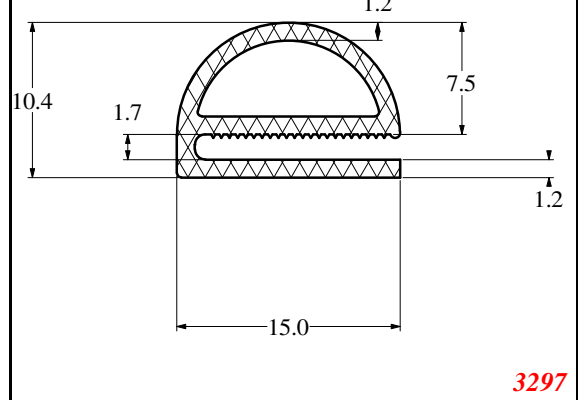

E-Section

Contact Us:

Phone: 317-559-2220
Fax: 317-350-1322
Email: info@exactseal.com
Web: www.exactseal.com

Address:

Exactseal Inc
7601 E 88th Pl.
Building 3B
Indianapolis, IN 46256

Contact Us:

Phone: 317-559-2220
 Fax: 317-350-1322
 Email: info@exactseal.com
 Web: www.exactseal.com