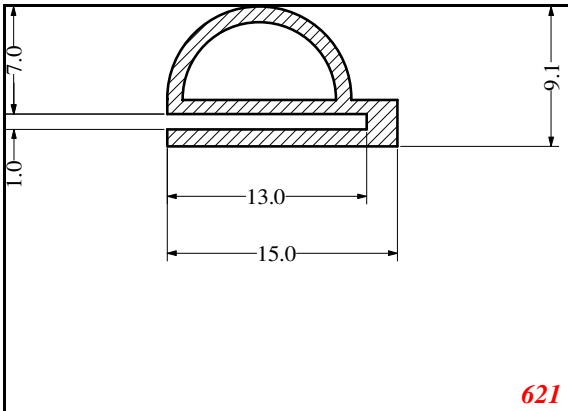

Address:

Exactseal Inc
 7601 E 88th Pl.
 Building 3B
 Indianapolis, IN 46256

2423

2486

621

2411

89

2308