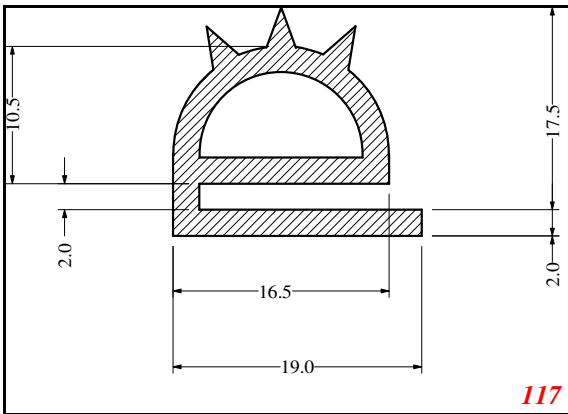

Contact Us:

Phone: 317-559-2220
Fax: 317-350-1322
Email: info@exactseal.com
Web: www.exactseal.com

Address:

Exactseal Inc
7601 E 88th Pl.
Building 3B
Indianapolis, IN 46256