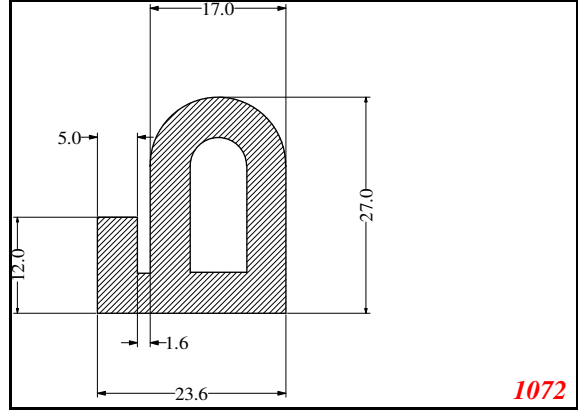

E-Section

Contact Us:

Phone: 317-559-2220
Fax: 317-350-1322
Email: info@exactseal.com
Web: www.exactseal.com

Address:

Exactseal Inc
7601 E 88th Pl.
Building 3B
Indianapolis, IN 46256