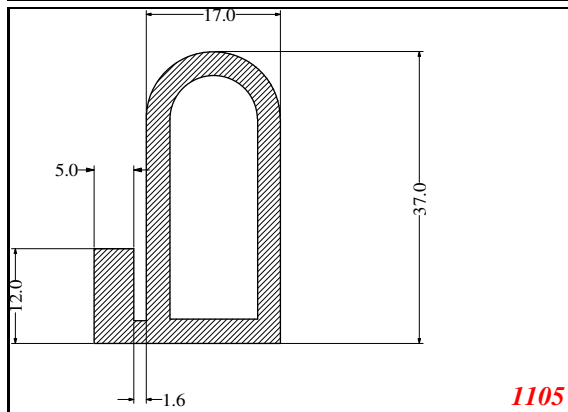

1105

Contact Us:

Phone: 317-559-2220
Fax: 317-350-1322
Email: info@exactseal.com
Web: www.exactseal.com

Address:

Exactseal Inc
7601 E 88th Pl.
Building 3B
Indianapolis, IN 46256