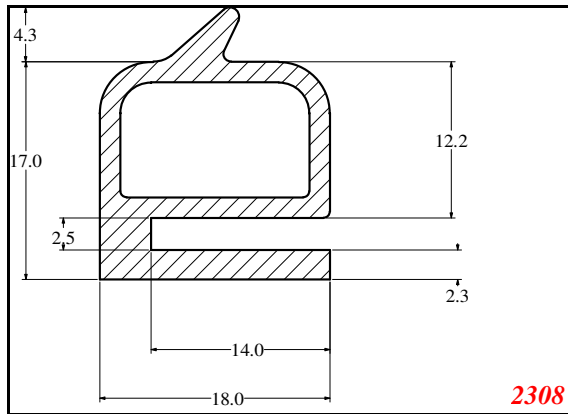

Address:

Exactseal Inc
 7601 E 88th Pl.
 Building 3B
 Indianapolis, IN 46256

2423

2486

621

2411

89

2308