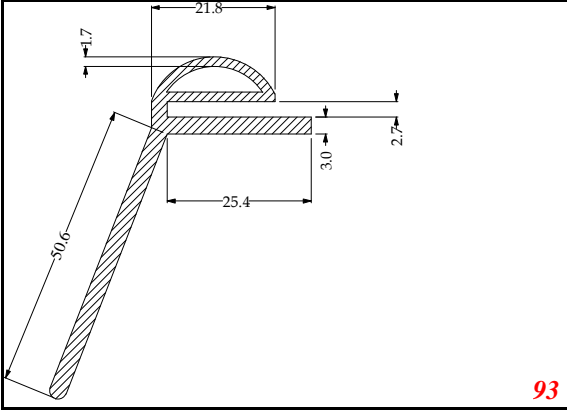

E-Section

Contact Us:

Phone: 317-559-2220
Fax: 317-350-1322
Email: info@exactseal.com
Web: www.exactseal.com

Address:

Exactseal Inc
7601 E 88th Pl.
Building 3B
Indianapolis, IN 46256