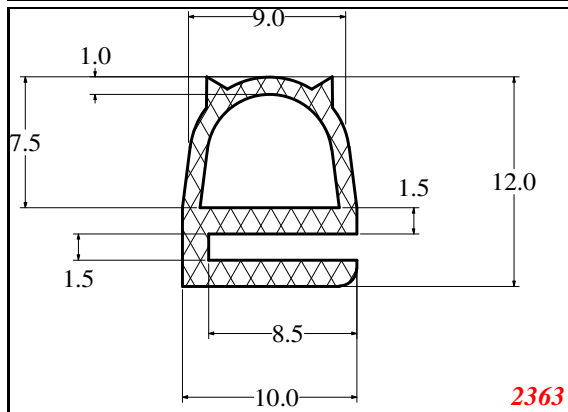

2363

Contact Us:

Phone: 317-559-2220
Fax: 317-350-1322
Email: info@exactseal.com
Web: www.exactseal.com

Address:

Exactseal Inc
7601 E 88th Pl.
Building 3B
Indianapolis, IN 46256