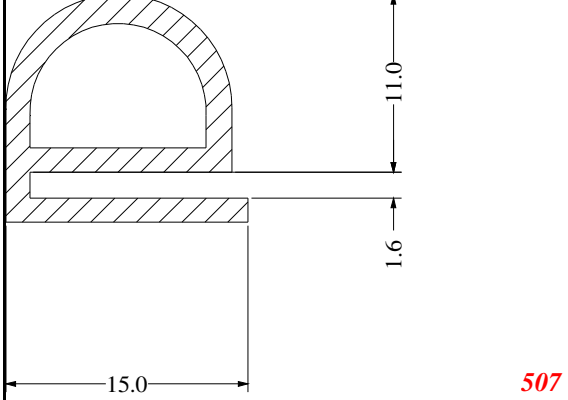

Contact Us:

Phone: 317-559-2220
Fax: 317-350-1322
Email: info@exactseal.com
Web: www.exactseal.com

Address:

Exactseal Inc
7601 E 88th Pl.
Building 3B
Indianapolis, IN 46256