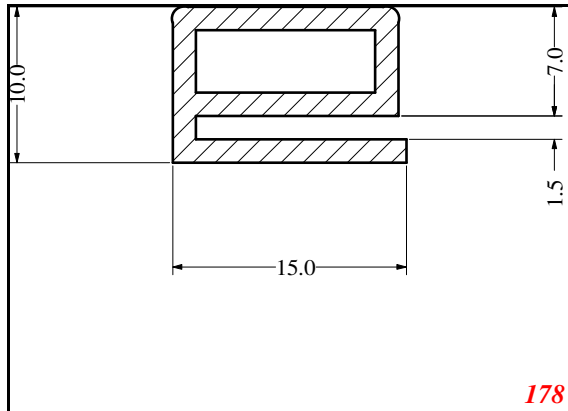

Address:

Exactseal Inc
 7601 E 88th Pl.
 Building 3B
 Indianapolis, IN 46256

2423

2486

621

2411

89

2308