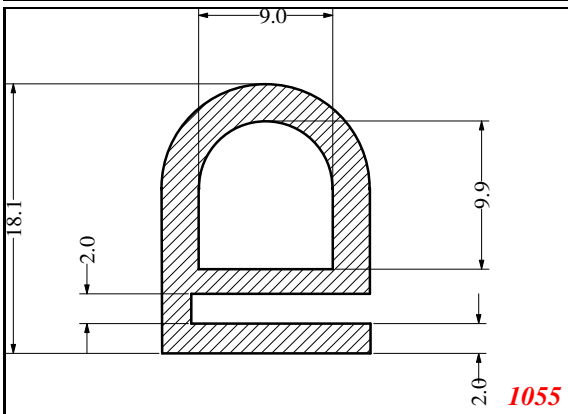

Contact Us:

Phone: 317-559-2220
Fax: 317-350-1322
Email: info@exactseal.com
Web: www.exactseal.com

Address:

Exactseal Inc
7601 E 88th Pl.
Building 3B
Indianapolis, IN 46256