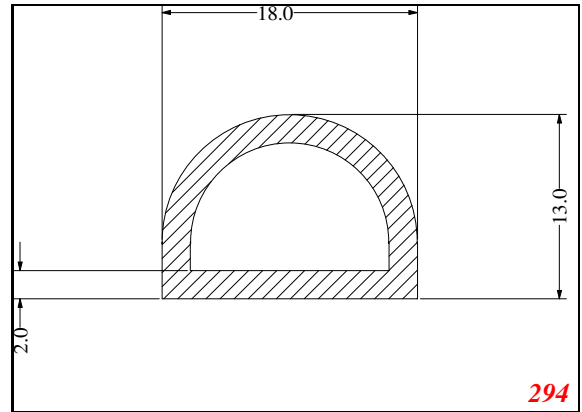

D-Hollow

Contact Us:

Phone: 317-559-2220
Fax: 317-350-1322
Email: info@exactseal.com
Web: www.exactseal.com

Address:

Exactseal Inc
7601 E 88th Pl.
Building 3B
Indianapolis, IN 46256