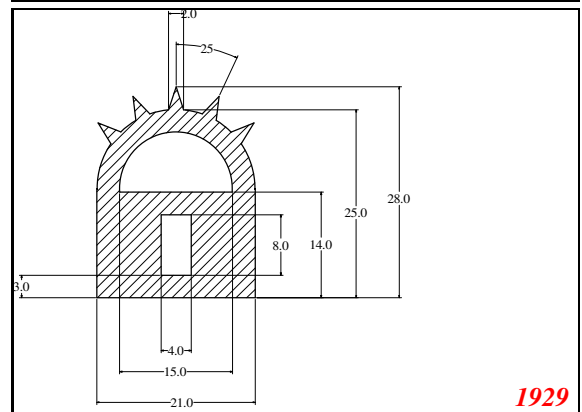

D-Hollow

Contact Us:

Phone: 317-559-2220
Fax: 317-350-1322
Email: info@exactseal.com
Web: www.exactseal.com

Address:

Exactseal Inc
7601 E 88th Pl.
Building 3B
Indianapolis, IN 46256