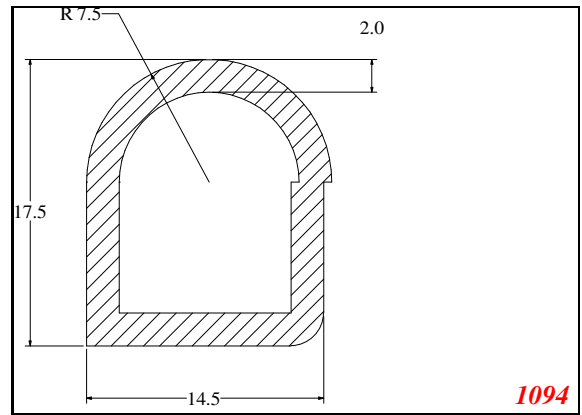

2947

1094

Contact Us:

Phone: 317-559-2220
Fax: 317-350-1322
Email: info@exactseal.com
Web: www.exactseal.com

Address:

Exactseal Inc
7601 E 88th Pl.
Building 3B
Indianapolis, IN 46256