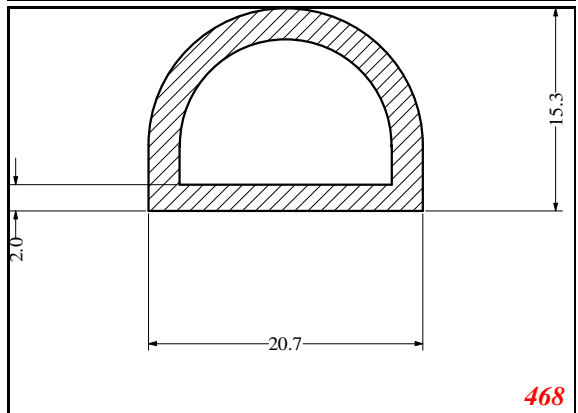

D-Hollow

This Legs dimension was actually 52-53 mm on run customer approved

Contact Us:

Phone: 317-559-2220
Fax: 317-350-1322
Email: info@exactseal.com
Web: www.exactseal.com

Address:

Exactseal Inc
7601 E 88th Pl.
Building 3B
Indianapolis, IN 46256