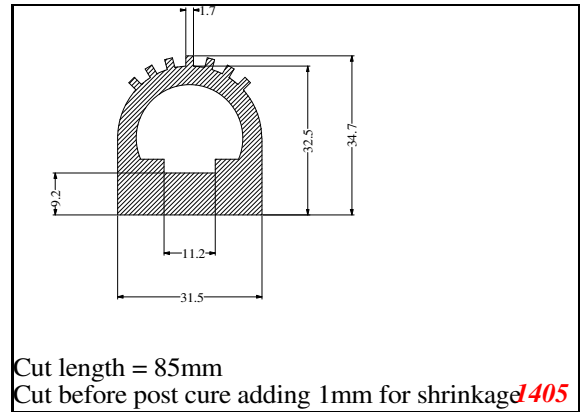

D-Hollow

Contact Us:

Phone: 317-559-2220
Fax: 317-350-1322
Email: info@exactseal.com
Web: www.exactseal.com

Address:

Exactseal Inc
7601 E 88th Pl.
Building 3B
Indianapolis, IN 46256