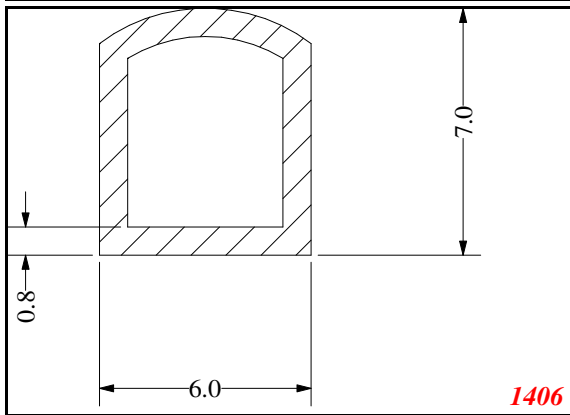

D-Hollow

Contact Us:

Phone: 317-559-2220
Fax: 317-350-1322
Email: info@exactseal.com
Web: www.exactseal.com

Address:

Exactseal Inc
7601 E 88th Pl.
Building 3B
Indianapolis, IN 46256