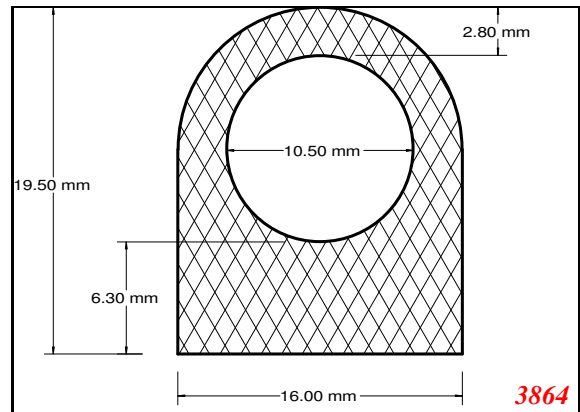

D-Hollow

Contact Us:

Phone: 317-559-2220
Fax: 317-350-1322
Email: info@exactseal.com
Web: www.exactseal.com

Address:

Exactseal Inc
7601 E 88th Pl.
Building 3B
Indianapolis, IN 46256