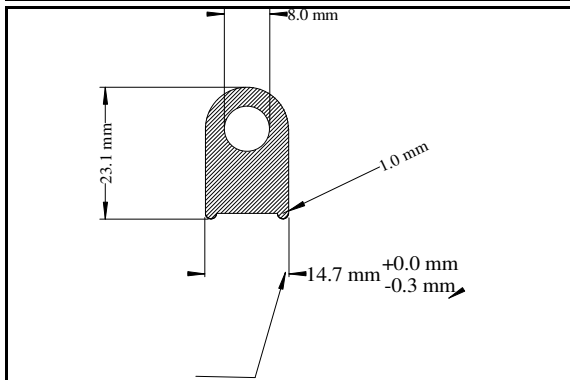

Address:

Exactseal Inc
 7601 E 88th Pl.
 Building 3B
 Indianapolis, IN 46256

D-Hollow

3189

1080

2970

3004

This Dimension must be to tolerance: 1064