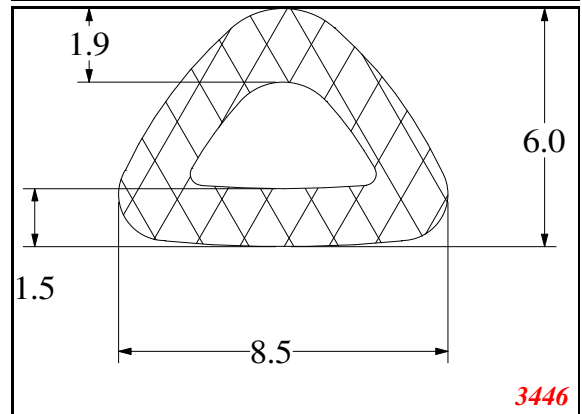

D-Hollow

Contact Us:

Phone: 317-559-2220
Fax: 317-350-1322
Email: info@exactseal.com
Web: www.exactseal.com

Address:

Exactseal Inc
7601 E 88th Pl.
Building 3B
Indianapolis, IN 46256