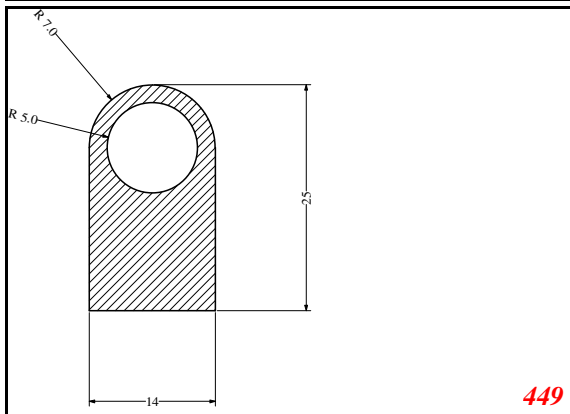

D-Hollow

Contact Us:

Phone: 317-559-2220
Fax: 317-350-1322
Email: info@exactseal.com
Web: www.exactseal.com

Address:

Exactseal Inc
7601 E 88th Pl.
Building 3B
Indianapolis, IN 46256