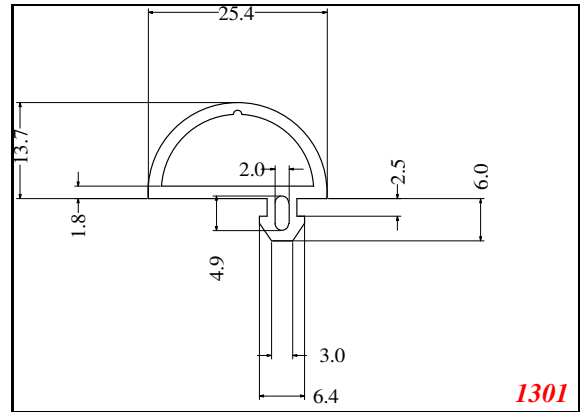

D-Hollow

Contact Us:

Phone: 317-559-2220
Fax: 317-350-1322
Email: info@exactseal.com
Web: www.exactseal.com

Address:

Exactseal Inc
7601 E 88th Pl.
Building 3B
Indianapolis, IN 46256