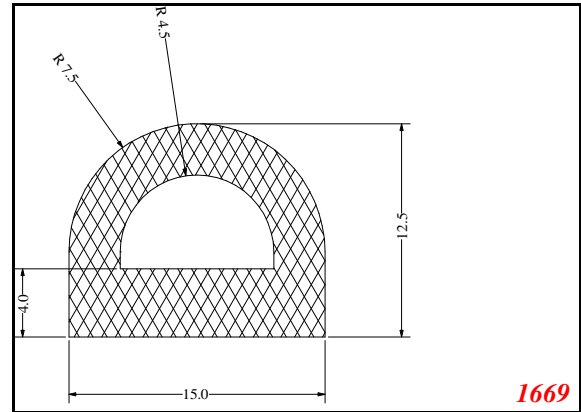

D-Hollow

1666

2767

1675

3789

2196

1669

2161

1709

Contact Us:

Phone: 317-559-2220
Fax: 317-350-1322
Email: info@exactseal.com
Web: www.exactseal.com

Address:

Exactseal Inc
7601 E 88th Pl.
Building 3B
Indianapolis, IN 46256