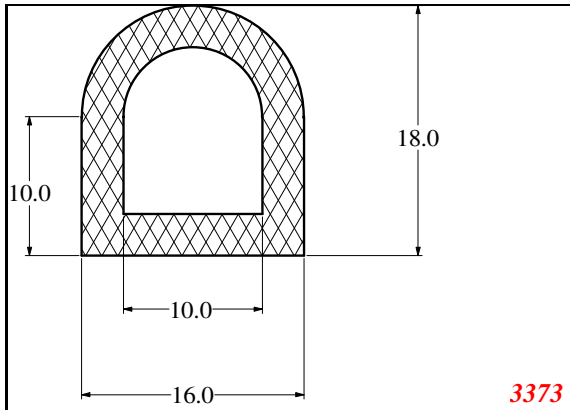

D-Hollow

Contact Us:

Phone: 317-559-2220
Fax: 317-350-1322
Email: info@exactseal.com
Web: www.exactseal.com

Address:

Exactseal Inc
7601 E 88th Pl.
Building 3B
Indianapolis, IN 46256