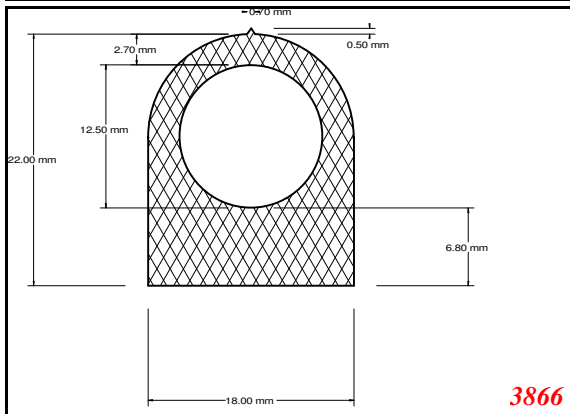

D-Hollow

Contact Us:

Phone: 317-559-2220
Fax: 317-350-1322
Email: info@exactseal.com
Web: www.exactseal.com

Address:

Exactseal Inc
7601 E 88th Pl.
Building 3B
Indianapolis, IN 46256