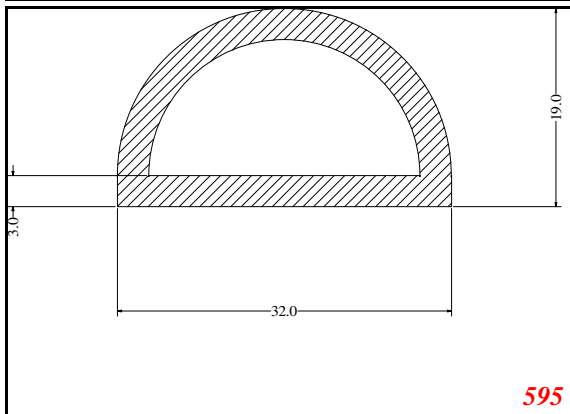

D-Hollow

1930

3845

595

598

1729

Contact Us:

Phone: 317-559-2220
Fax: 317-350-1322
Email: info@exactseal.com
Web: www.exactseal.com

Address:

Exactseal Inc
7601 E 88th Pl.
Building 3B
Indianapolis, IN 46256