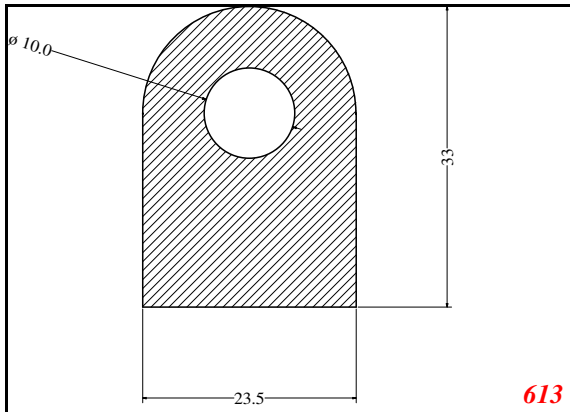

D-Hollow

Contact Us:

Phone: 317-559-2220
Fax: 317-350-1322
Email: info@exactseal.com
Web: www.exactseal.com

Address:

Exactseal Inc
7601 E 88th Pl.
Building 3B
Indianapolis, IN 46256