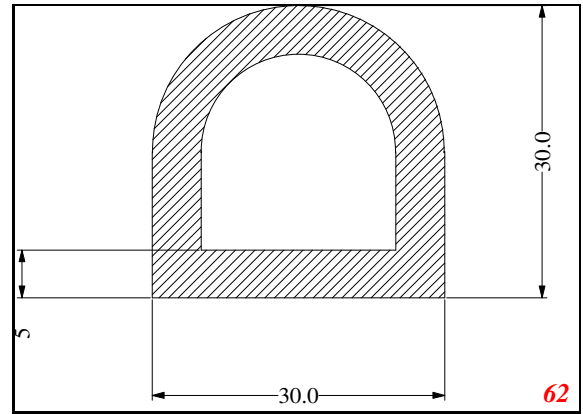

D-Hollow

Contact Us:

Phone: 317-559-2220
Fax: 317-350-1322
Email: info@exactseal.com
Web: www.exactseal.com

Address:

Exactseal Inc
7601 E 88th Pl.
Building 3B
Indianapolis, IN 46256