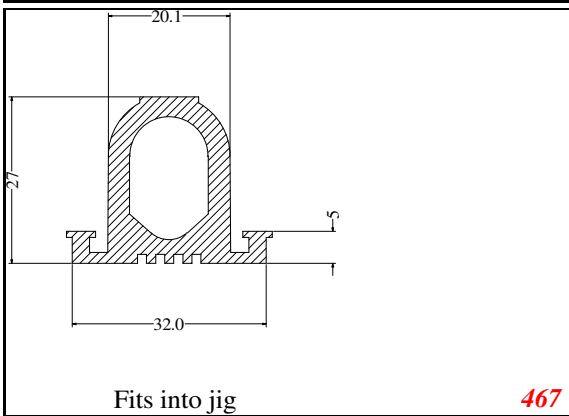

D-Hollow

This Legs dimension was actually 52-53 mm on run customer approved

Contact Us:

Phone: 317-559-2220
Fax: 317-350-1322
Email: info@exactseal.com
Web: www.exactseal.com

Address:

Exactseal Inc
7601 E 88th Pl.
Building 3B
Indianapolis, IN 46256