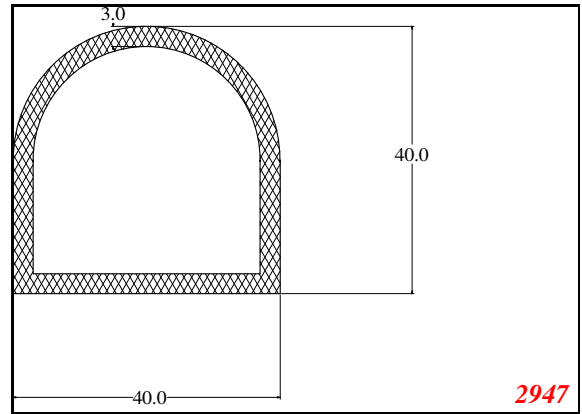

D-Hollow

1012

Contact Us:

Phone: 317-559-2220
Fax: 317-350-1322
Email: info@exactseal.com
Web: www.exactseal.com

Address:

Exactseal Inc
7601 E 88th Pl.
Building 3B
Indianapolis, IN 46256