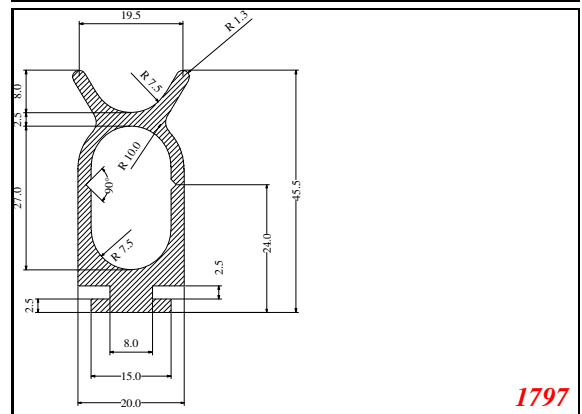

1797

Contact Us:

Phone: 317-559-2220
Fax: 317-350-1322
Email: info@exactseal.com
Web: www.exactseal.com

Address:

Exactseal Inc
7601 E 88th Pl.
Building 3B
Indianapolis, IN 46256