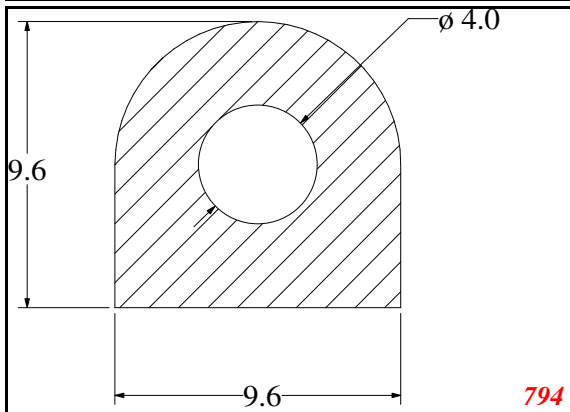

D-Hollow

Contact Us:

Phone: 317-559-2220
Fax: 317-350-1322
Email: info@exactseal.com
Web: www.exactseal.com

Address:

Exactseal Inc
7601 E 88th Pl.
Building 3B
Indianapolis, IN 46256