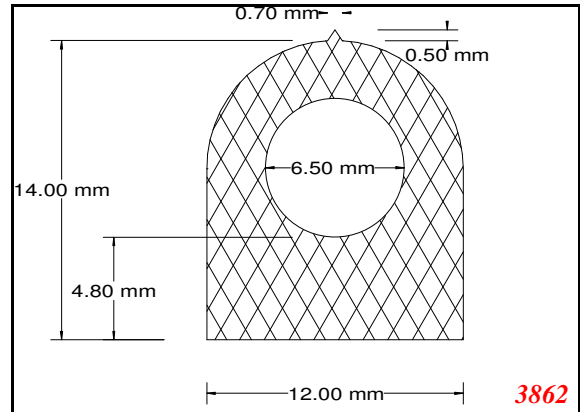

D-Hollow

Contact Us:

Phone: 317-559-2220
Fax: 317-350-1322
Email: info@exactseal.com
Web: www.exactseal.com

Address:

Exactseal Inc
7601 E 88th Pl.
Building 3B
Indianapolis, IN 46256