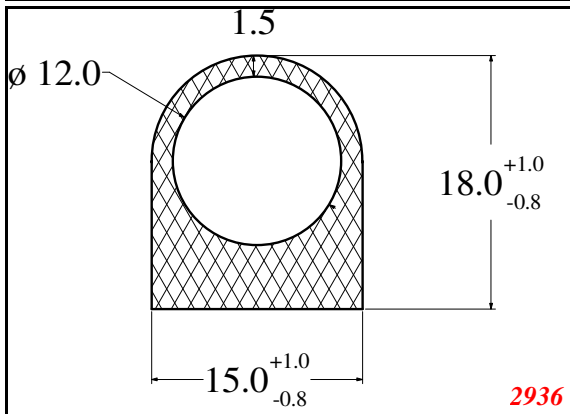

D-Hollow

Contact Us:

Phone: 317-559-2220
Fax: 317-350-1322
Email: info@exactseal.com
Web: www.exactseal.com

Address:

Exactseal Inc
7601 E 88th Pl.
Building 3B
Indianapolis, IN 46256