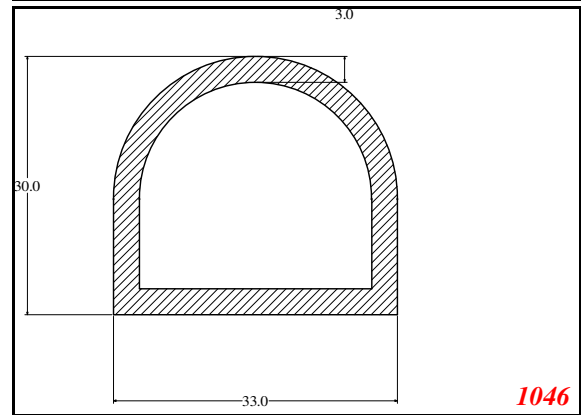

D-Hollow

Contact Us:

Phone: 317-559-2220
Fax: 317-350-1322
Email: info@exactseal.com
Web: www.exactseal.com

Address:

Exactseal Inc
7601 E 88th Pl.
Building 3B
Indianapolis, IN 46256