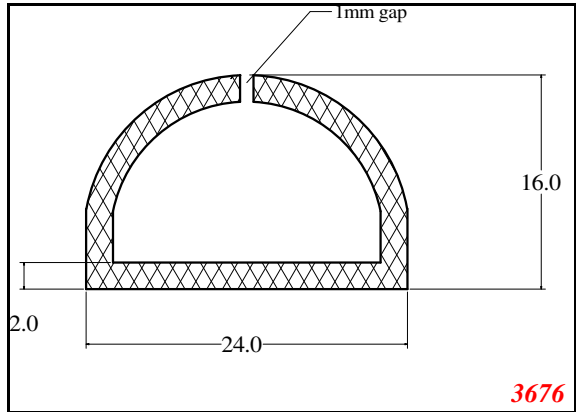

D-Hollow

This Legs dimension was actually 52-53 mm on run customer approved

Contact Us:

Phone: 317-559-2220
Fax: 317-350-1322
Email: info@exactseal.com
Web: www.exactseal.com

Address:

Exactseal Inc
7601 E 88th Pl.
Building 3B
Indianapolis, IN 46256