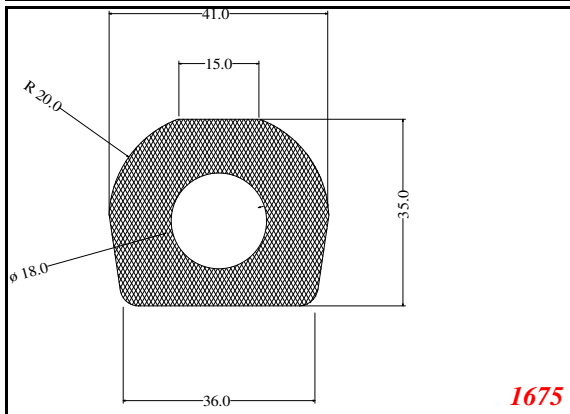

D-Hollow

1666

2767

1675

3789

2196

1669

2161

1709

Contact Us:

Phone: 317-559-2220
Fax: 317-350-1322
Email: info@exactseal.com
Web: www.exactseal.com

Address:

Exactseal Inc
7601 E 88th Pl.
Building 3B
Indianapolis, IN 46256