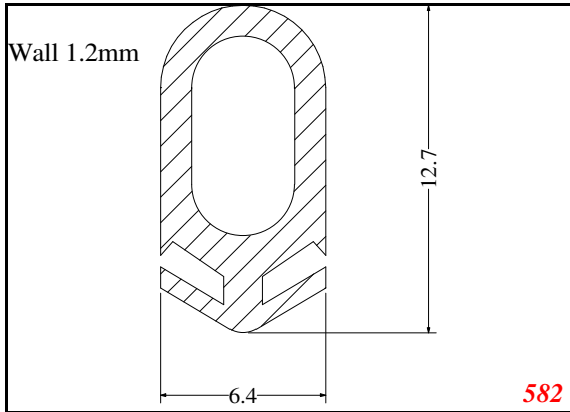

D-Hollow

Contact Us:

Phone: 317-559-2220
Fax: 317-350-1322
Email: info@exactseal.com
Web: www.exactseal.com

Address:

Exactseal Inc
7601 E 88th Pl.
Building 3B
Indianapolis, IN 46256