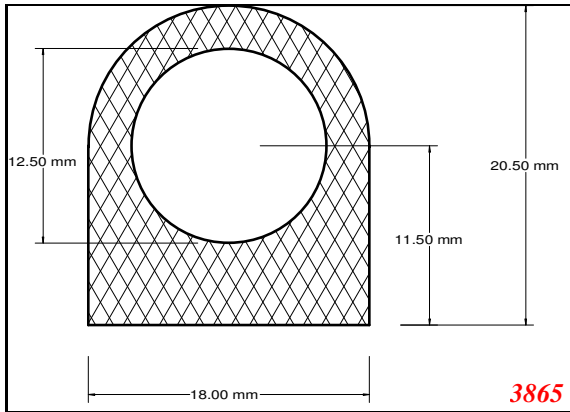

D-Hollow

Contact Us:

Phone: 317-559-2220
Fax: 317-350-1322
Email: info@exactseal.com
Web: www.exactseal.com

Address:

Exactseal Inc
7601 E 88th Pl.
Building 3B
Indianapolis, IN 46256