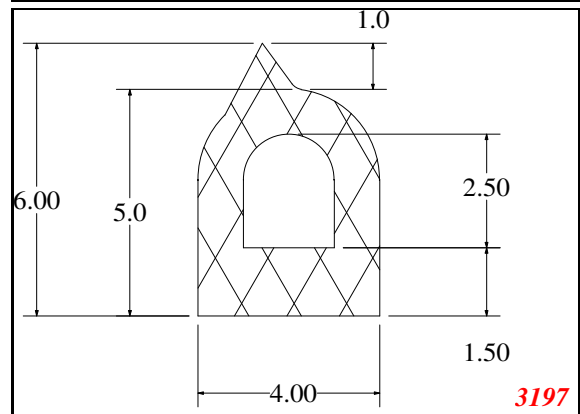

D-Hollow

Contact Us:

Phone: 317-559-2220
Fax: 317-350-1322
Email: info@exactseal.com
Web: www.exactseal.com

Address:

Exactseal Inc
7601 E 88th Pl.
Building 3B
Indianapolis, IN 46256