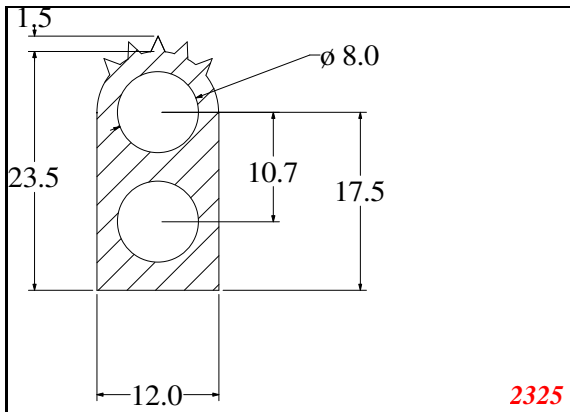

D-Hollow

Contact Us:

Phone: 317-559-2220
Fax: 317-350-1322
Email: info@exactseal.com
Web: www.exactseal.com

Address:

Exactseal Inc
7601 E 88th Pl.
Building 3B
Indianapolis, IN 46256