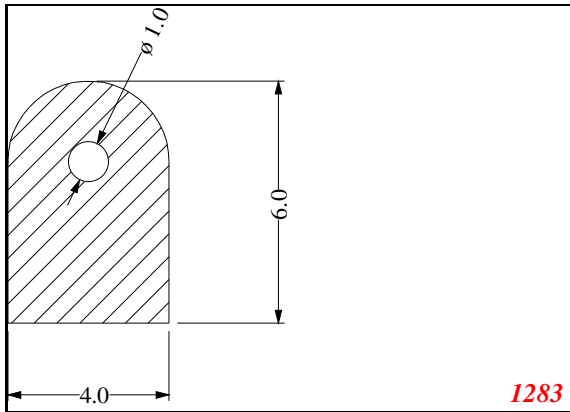

D-Hollow

Contact Us:

Phone: 317-559-2220
Fax: 317-350-1322
Email: info@exactseal.com
Web: www.exactseal.com

Address:

Exactseal Inc
7601 E 88th Pl.
Building 3B
Indianapolis, IN 46256