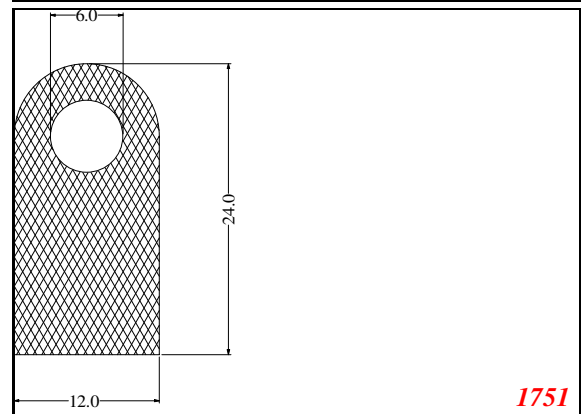

D-Hollow

EXACTSEAL

Contact Us:

Phone: 317-559-2220
Fax: 317-350-1322
Email: info@exactseal.com
Web: www.exactseal.com

Address:

Exactseal Inc
7601 E 88th Pl.
Building 3B
Indianapolis, IN 46256