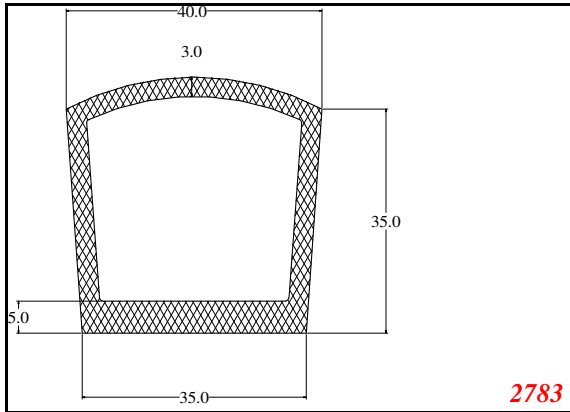

D-Hollow

Contact Us:

Phone: 317-559-2220
Fax: 317-350-1322
Email: info@exactseal.com
Web: www.exactseal.com

Address:

Exactseal Inc
7601 E 88th Pl.
Building 3B
Indianapolis, IN 46256