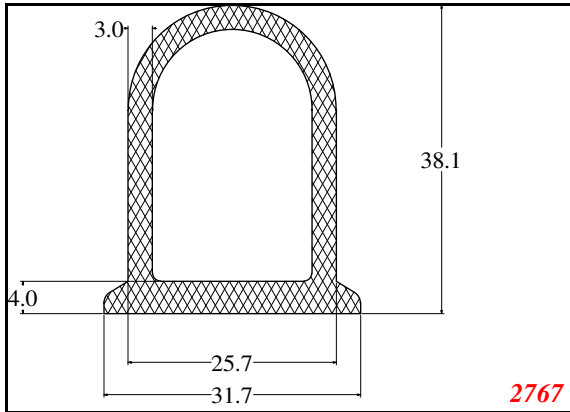

D-Hollow

1666

2767

1675

3789

2196

1669

2161

1709

Contact Us:

Phone: 317-559-2220
Fax: 317-350-1322
Email: info@exactseal.com
Web: www.exactseal.com

Address:

Exactseal Inc
7601 E 88th Pl.
Building 3B
Indianapolis, IN 46256