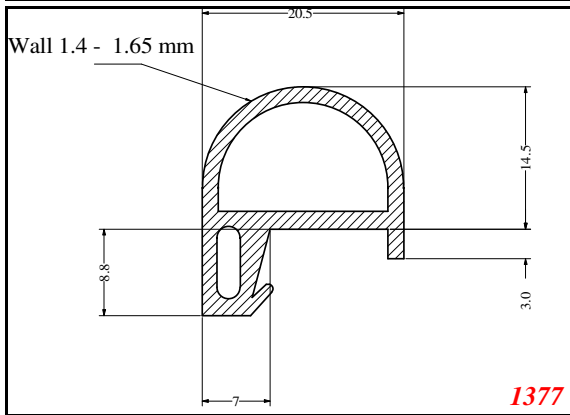

D-Hollow

Contact Us:

Phone: 317-559-2220
Fax: 317-350-1322
Email: info@exactseal.com
Web: www.exactseal.com

Address:

Exactseal Inc
7601 E 88th Pl.
Building 3B
Indianapolis, IN 46256