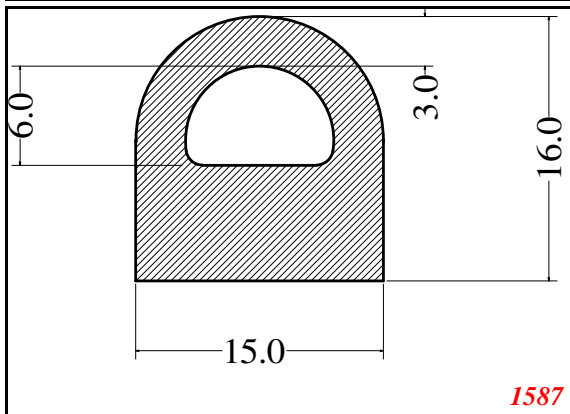

D-Hollow

Contact Us:

Phone: 317-559-2220
Fax: 317-350-1322
Email: info@exactseal.com
Web: www.exactseal.com

Address:

Exactseal Inc
7601 E 88th Pl.
Building 3B
Indianapolis, IN 46256