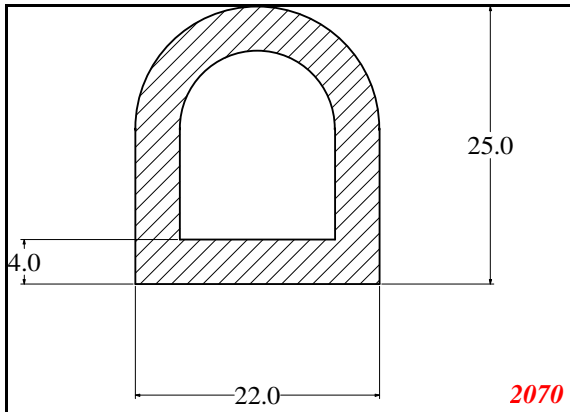

D-Hollow

Contact Us:

Phone: 317-559-2220
Fax: 317-350-1322
Email: info@exactseal.com
Web: www.exactseal.com

Address:

Exactseal Inc
7601 E 88th Pl.
Building 3B
Indianapolis, IN 46256