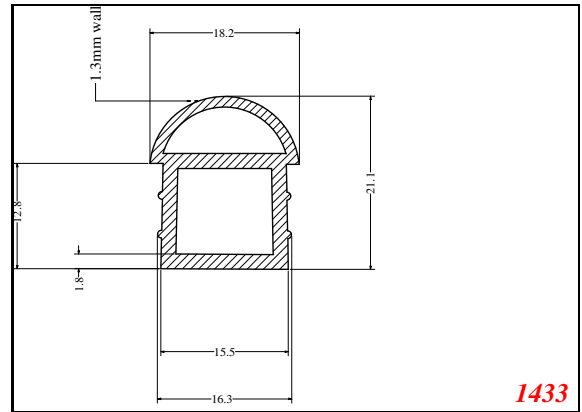

D-Hollow

Contact Us:

Phone: 317-559-2220
Fax: 317-350-1322
Email: info@exactseal.com
Web: www.exactseal.com

Address:

Exactseal Inc
7601 E 88th Pl.
Building 3B
Indianapolis, IN 46256