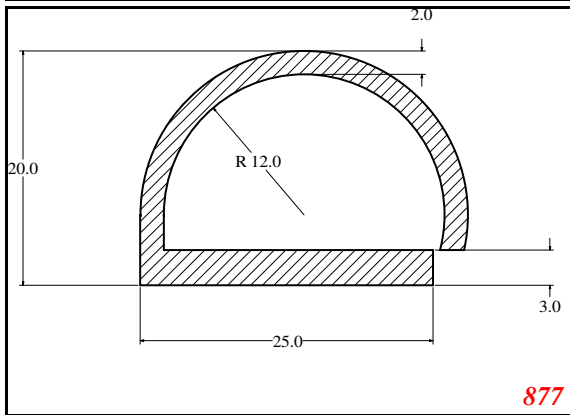

D-Hollow

Contact Us:

Phone: 317-559-2220
Fax: 317-350-1322
Email: info@exactseal.com
Web: www.exactseal.com

Address:

Exactseal Inc
7601 E 88th Pl.
Building 3B
Indianapolis, IN 46256