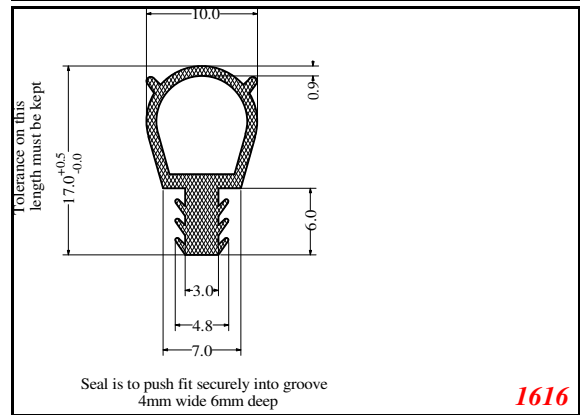

2215

2321

Seal is to push fit securely into groove
4mm wide 6mm deep

1616

1502

1503

Contact Us:

Phone: 317-559-2220
Fax: 317-350-1322
Email: info@exactseal.com
Web: www.exactseal.com