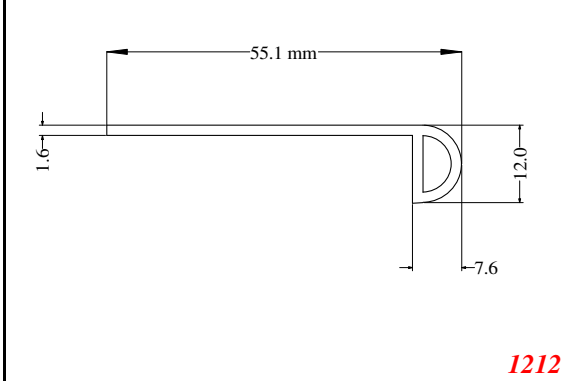

D-Hollow

This Legs dimension was actually 52-53 mm on run customer approved

Contact Us:

Phone: 317-559-2220
Fax: 317-350-1322
Email: info@exactseal.com
Web: www.exactseal.com

Address:

Exactseal Inc
7601 E 88th Pl.
Building 3B
Indianapolis, IN 46256