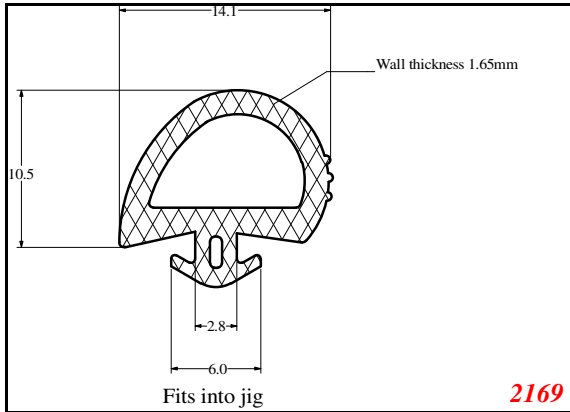

D-Hollow

Contact Us:

Phone: 317-559-2220
Fax: 317-350-1322
Email: info@exactseal.com
Web: www.exactseal.com

Address:

Exactseal Inc
7601 E 88th Pl.
Building 3B
Indianapolis, IN 46256