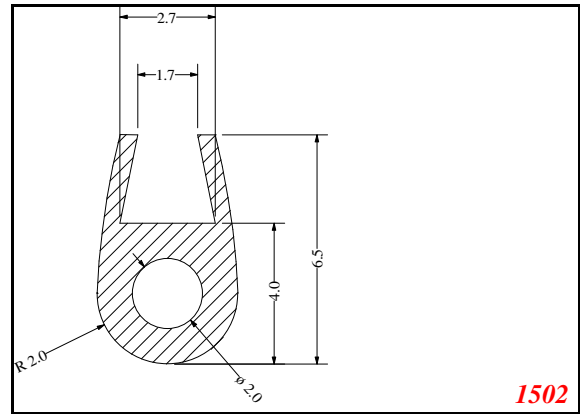

2215

2321

Seal is to push fit securely into groove
4mm wide 6mm deep

1616

1502

1503

Contact Us:

Phone: 317-559-2220
Fax: 317-350-1322
Email: info@exactseal.com
Web: www.exactseal.com