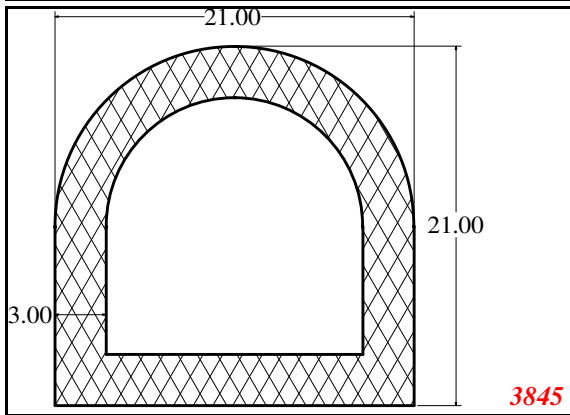

D-Hollow

1930

3845

595

598

1729

Contact Us:

Phone: 317-559-2220
Fax: 317-350-1322
Email: info@exactseal.com
Web: www.exactseal.com

Address:

Exactseal Inc
7601 E 88th Pl.
Building 3B
Indianapolis, IN 46256