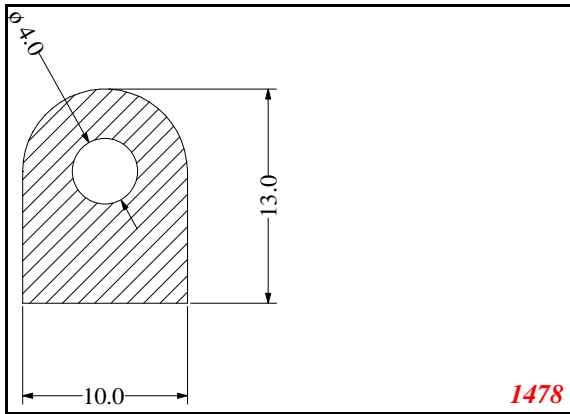

D-Hollow

1231

2951

1478

2215

2321

Seal is to push fit securely into groove
4mm wide 6mm deep

1616

1502

1503

Contact Us:

Phone: 317-559-2220
Fax: 317-350-1322
Email: info@exactseal.com
Web: www.exactseal.com

Address:

Exactseal Inc
7601 E 88th Pl.
Building 3B
Indianapolis, IN 46256