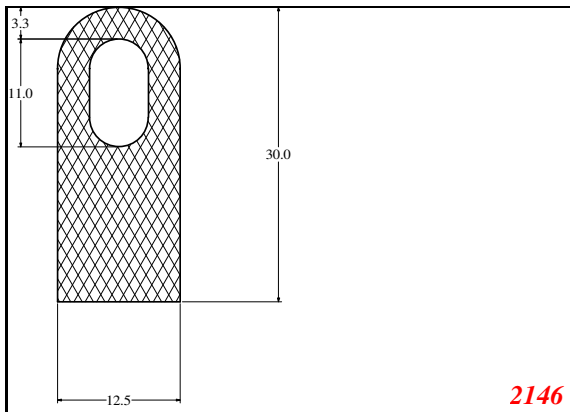

D-Hollow

Contact Us:

Phone: 317-559-2220
Fax: 317-350-1322
Email: info@exactseal.com
Web: www.exactseal.com

Address:

Exactseal Inc
7601 E 88th Pl.
Building 3B
Indianapolis, IN 46256