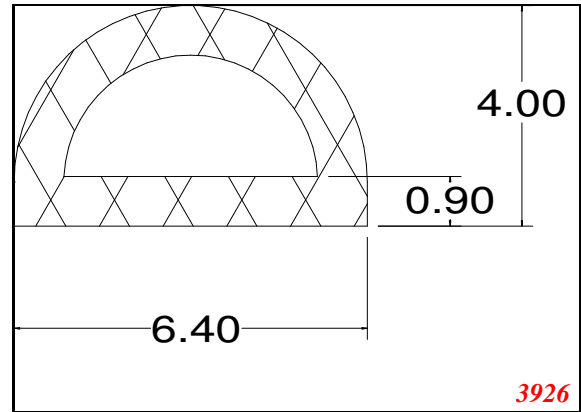

D-Hollow

Contact Us:

Phone: 317-559-2220
Fax: 317-350-1322
Email: info@exactseal.com
Web: www.exactseal.com

Address:

Exactseal Inc
7601 E 88th Pl.
Building 3B
Indianapolis, IN 46256