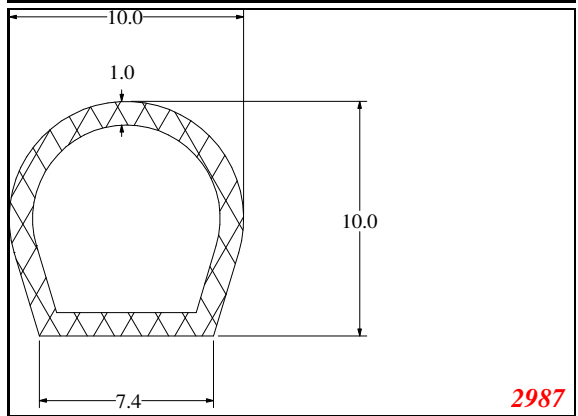

D-Hollow

This Legs dimension was actually 52-53 mm on run customer approved

Contact Us:

Phone: 317-559-2220
Fax: 317-350-1322
Email: info@exactseal.com
Web: www.exactseal.com

Address:

Exactseal Inc
7601 E 88th Pl.
Building 3B
Indianapolis, IN 46256