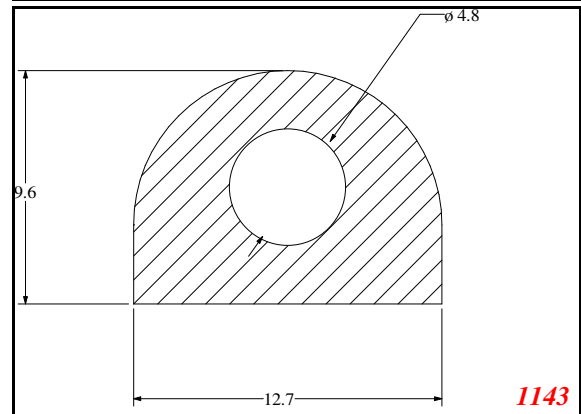

D-Hollow

488

3123

2239

1265

893

3570

1143

1142

Contact Us:

Phone: 317-559-2220
Fax: 317-350-1322
Email: info@exactseal.com
Web: www.exactseal.com

Address:

Exactseal Inc
7601 E 88th Pl.
Building 3B
Indianapolis, IN 46256