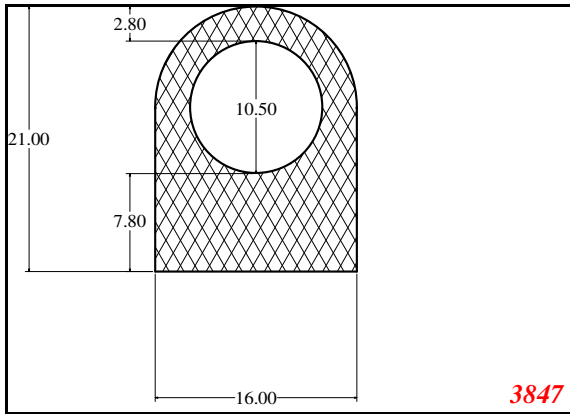

D-Hollow

1874

87

3847

2483

2650

134

2484

2482

Contact Us:

Phone: 317-559-2220
Fax: 317-350-1322
Email: info@exactseal.com
Web: www.exactseal.com

Address:

Exactseal Inc
7601 E 88th Pl.
Building 3B
Indianapolis, IN 46256