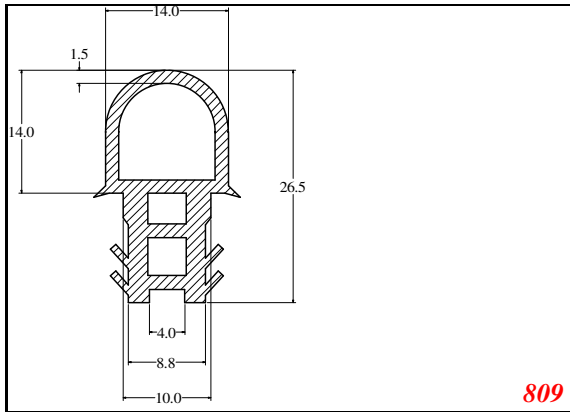

D-Hollow

Contact Us:

Phone: 317-559-2220
Fax: 317-350-1322
Email: info@exactseal.com
Web: www.exactseal.com

Address:

Exactseal Inc
7601 E 88th Pl.
Building 3B
Indianapolis, IN 46256