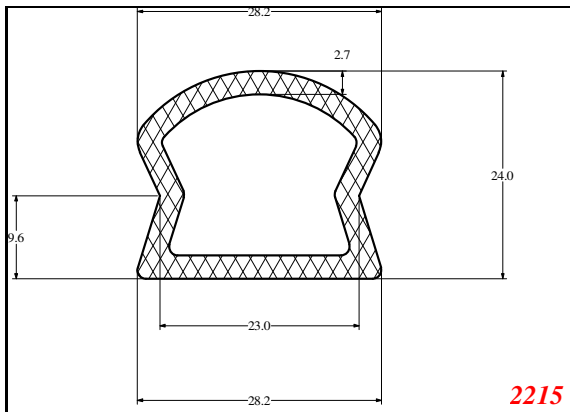

2215

2321

Seal is to push fit securely into groove
4mm wide 6mm deep

1616

1502

1503

Contact Us:

Phone: 317-559-2220
Fax: 317-350-1322
Email: info@exactseal.com
Web: www.exactseal.com