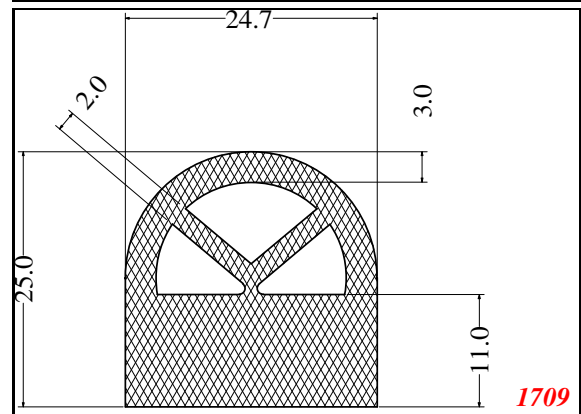

1709

Contact Us:

Phone: 317-559-2220
Fax: 317-350-1322
Email: info@exactseal.com
Web: www.exactseal.com

Address:

Exactseal Inc
7601 E 88th Pl.
Building 3B
Indianapolis, IN 46256