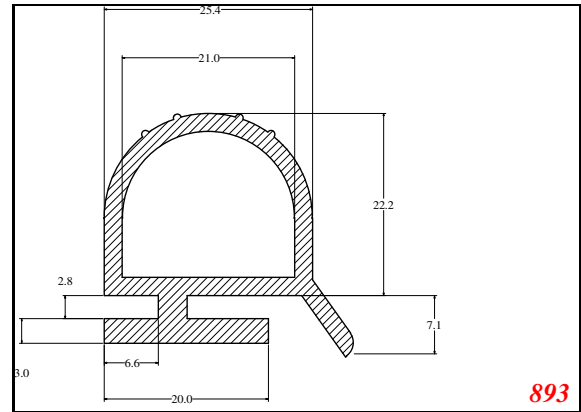

D-Hollow

488

3123

2239

1265

893

3570

1143

1142

Contact Us:

Phone: 317-559-2220
Fax: 317-350-1322
Email: info@exactseal.com
Web: www.exactseal.com

Address:

Exactseal Inc
7601 E 88th Pl.
Building 3B
Indianapolis, IN 46256