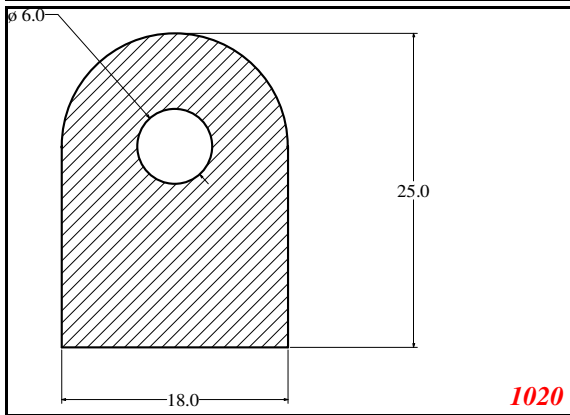

D-Hollow

Contact Us:

Phone: 317-559-2220
Fax: 317-350-1322
Email: info@exactseal.com
Web: www.exactseal.com

Address:

Exactseal Inc
7601 E 88th Pl.
Building 3B
Indianapolis, IN 46256