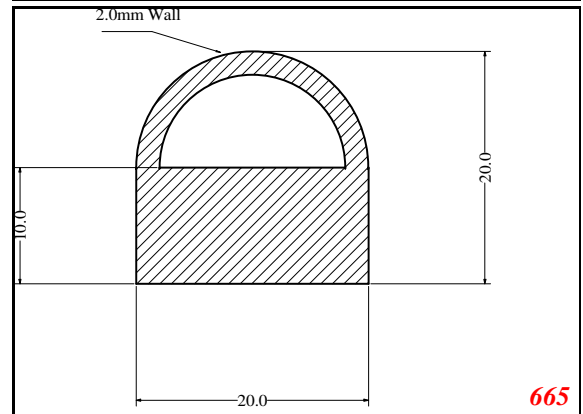

D-Hollow

Contact Us:

Phone: 317-559-2220
Fax: 317-350-1322
Email: info@exactseal.com
Web: www.exactseal.com

Address:

Exactseal Inc
7601 E 88th Pl.
Building 3B
Indianapolis, IN 46256