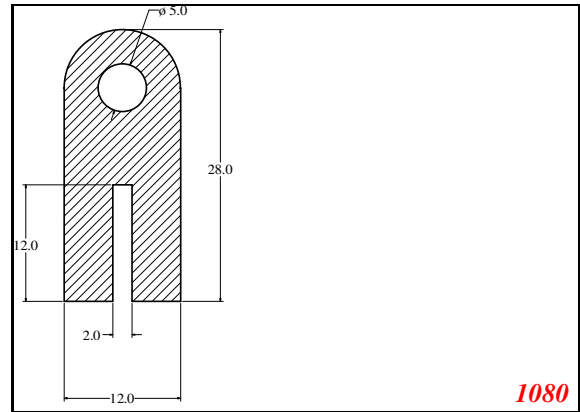

D-Hollow

3189

1080

2970

3004

This Dimension must be to tolerance: 1064

455

3944

412

Contact Us:

Phone: 317-559-2220
Fax: 317-350-1322
Email: info@exactseal.com
Web: www.exactseal.com

Address:

Exactseal Inc
7601 E 88th Pl.
Building 3B
Indianapolis, IN 46256