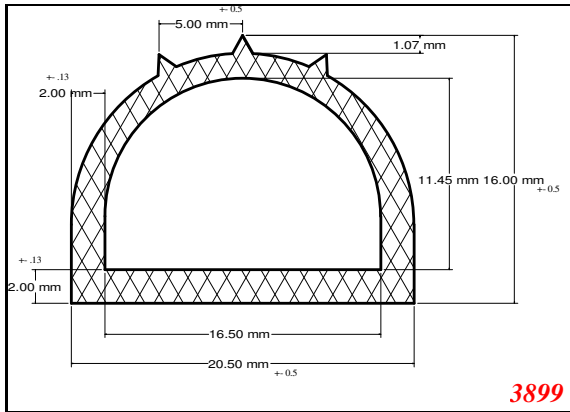

D-Hollow

Contact Us:

Phone: 317-559-2220
Fax: 317-350-1322
Email: info@exactseal.com
Web: www.exactseal.com

Address:

Exactseal Inc
7601 E 88th Pl.
Building 3B
Indianapolis, IN 46256