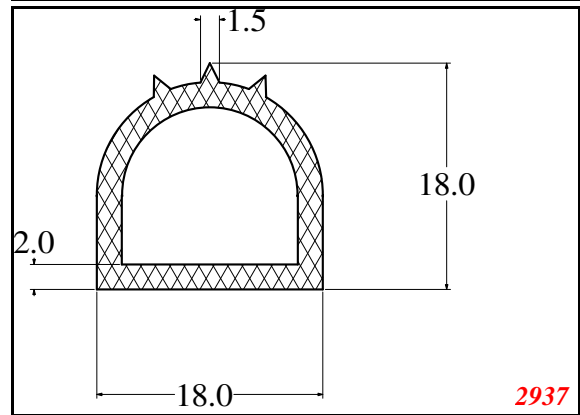

D-Hollow

Contact Us:

Phone: 317-559-2220
Fax: 317-350-1322
Email: info@exactseal.com
Web: www.exactseal.com

Address:

Exactseal Inc
7601 E 88th Pl.
Building 3B
Indianapolis, IN 46256