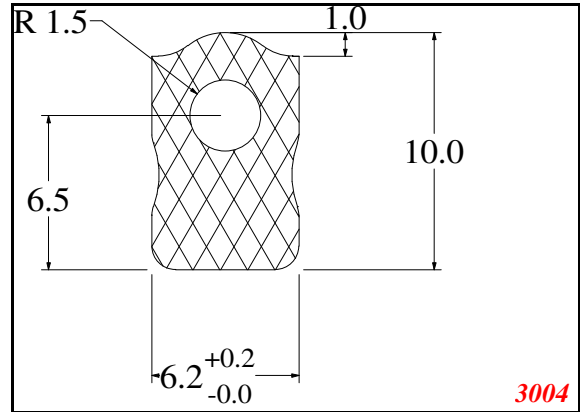

Address:

Exactseal Inc
 7601 E 88th Pl.
 Building 3B
 Indianapolis, IN 46256

D-Hollow

3189

1080

2970

3004

This Dimension must be to tolerance: 1064