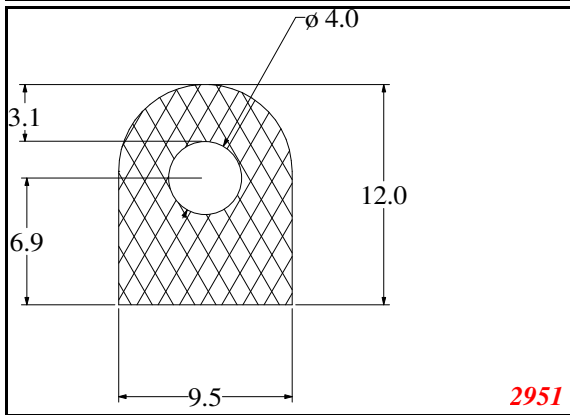

D-Hollow

1231

2951

1478

2215

2321

Seal is to push fit securely into groove
4mm wide 6mm deep

1616

1502

1503

Contact Us:

Phone: 317-559-2220
Fax: 317-350-1322
Email: info@exactseal.com
Web: www.exactseal.com

Address:

Exactseal Inc
7601 E 88th Pl.
Building 3B
Indianapolis, IN 46256