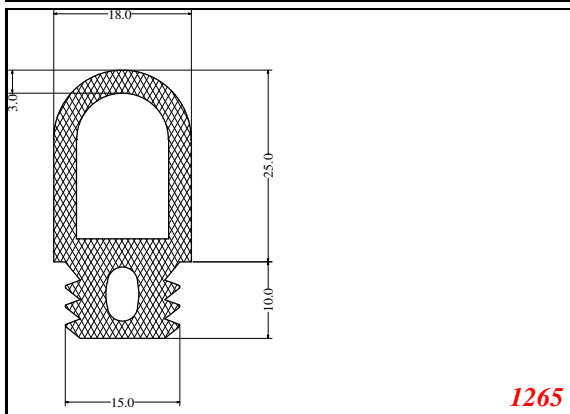

D-Hollow

488

3123

2239

1265

893

3570

1143

1142

Contact Us:

Phone: 317-559-2220
Fax: 317-350-1322
Email: info@exactseal.com
Web: www.exactseal.com

Address:

Exactseal Inc
7601 E 88th Pl.
Building 3B
Indianapolis, IN 46256