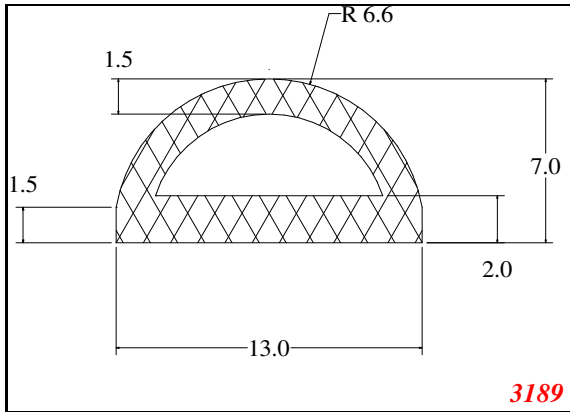

Address:

Exactseal Inc
 7601 E 88th Pl.
 Building 3B
 Indianapolis, IN 46256

D-Hollow

3189

1080

2970

3004

This Dimension must be to tolerance: 1064