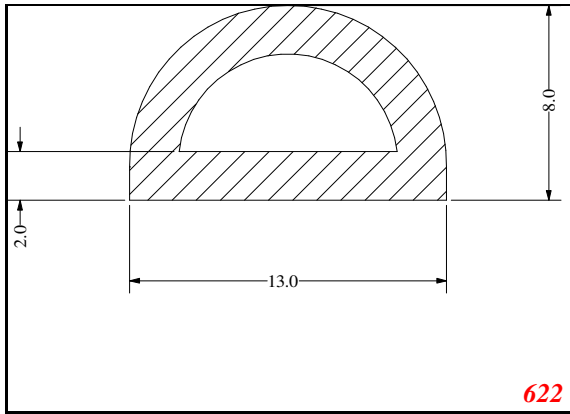

D-Hollow

Contact Us:

Phone: 317-559-2220
Fax: 317-350-1322
Email: info@exactseal.com
Web: www.exactseal.com

Address:

Exactseal Inc
7601 E 88th Pl.
Building 3B
Indianapolis, IN 46256