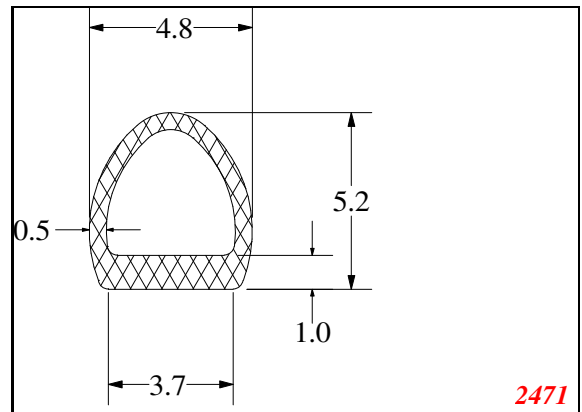

D-Hollow

Contact Us:

Phone: 317-559-2220
Fax: 317-350-1322
Email: info@exactseal.com
Web: www.exactseal.com

Address:

Exactseal Inc
7601 E 88th Pl.
Building 3B
Indianapolis, IN 46256