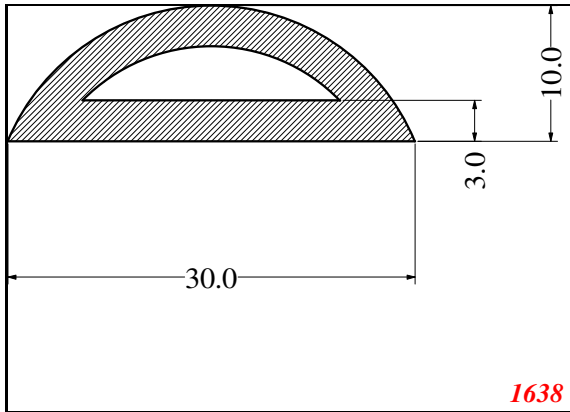

D-Hollow

Contact Us:

Phone: 317-559-2220
Fax: 317-350-1322
Email: info@exactseal.com
Web: www.exactseal.com

Address:

Exactseal Inc
7601 E 88th Pl.
Building 3B
Indianapolis, IN 46256