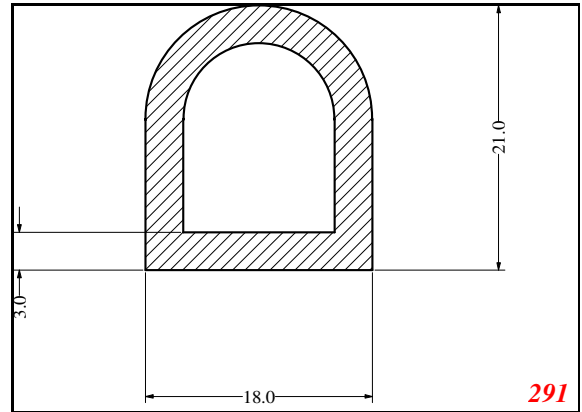

D-Hollow

Contact Us:

Phone: 317-559-2220
Fax: 317-350-1322
Email: info@exactseal.com
Web: www.exactseal.com

Address:

Exactseal Inc
7601 E 88th Pl.
Building 3B
Indianapolis, IN 46256