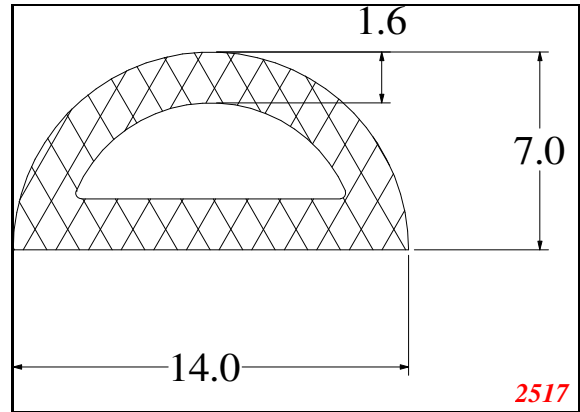

D-Hollow

Contact Us:

Phone: 317-559-2220
Fax: 317-350-1322
Email: info@exactseal.com
Web: www.exactseal.com

Address:

Exactseal Inc
7601 E 88th Pl.
Building 3B
Indianapolis, IN 46256