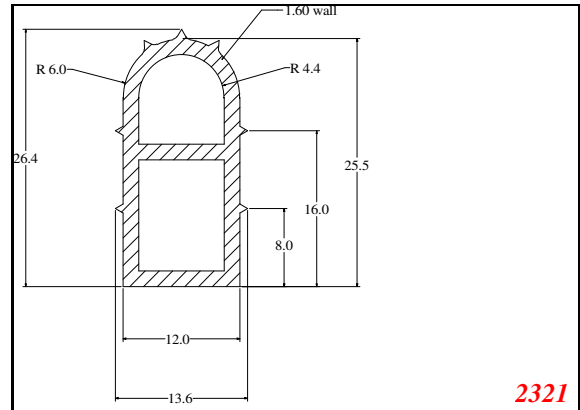

2215

2321

Seal is to push fit securely into groove
4mm wide 6mm deep

1616

1502

1503

Contact Us:

Phone: 317-559-2220
Fax: 317-350-1322
Email: info@exactseal.com
Web: www.exactseal.com