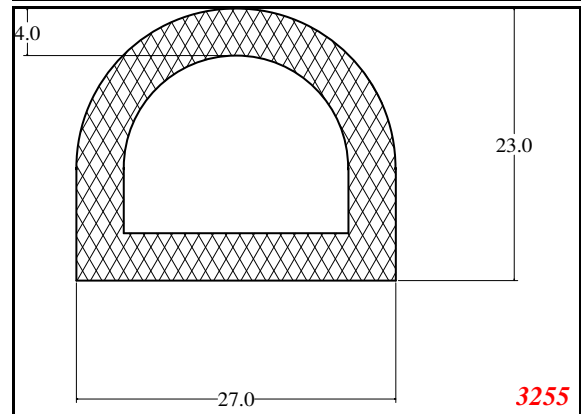

D-Hollow

Contact Us:

Phone: 317-559-2220
Fax: 317-350-1322
Email: info@exactseal.com
Web: www.exactseal.com

Address:

Exactseal Inc
7601 E 88th Pl.
Building 3B
Indianapolis, IN 46256