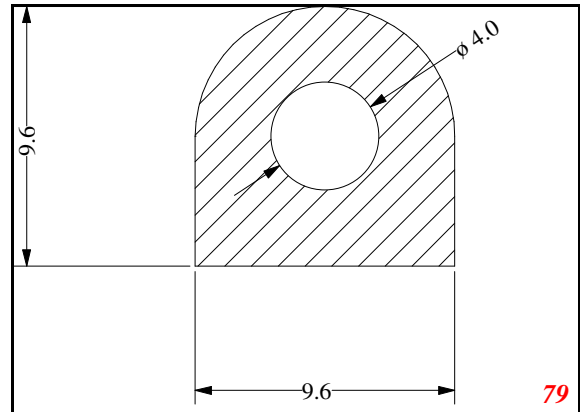

D-Hollow

Contact Us:

Phone: 317-559-2220
Fax: 317-350-1322
Email: info@exactseal.com
Web: www.exactseal.com

Address:

Exactseal Inc
7601 E 88th Pl.
Building 3B
Indianapolis, IN 46256