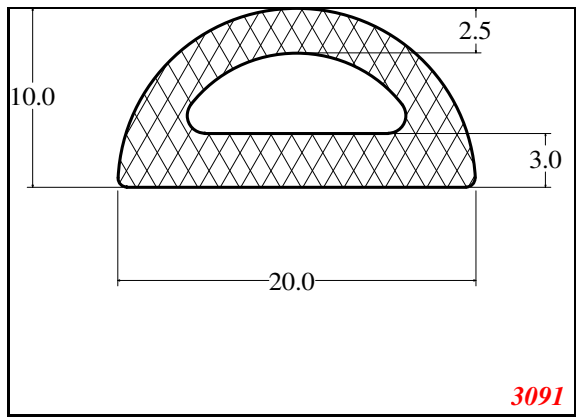

D-Hollow

This Legs dimension was actually 52-53 mm on run customer approved

Contact Us:

Phone: 317-559-2220
Fax: 317-350-1322
Email: info@exactseal.com
Web: www.exactseal.com

Address:

Exactseal Inc
7601 E 88th Pl.
Building 3B
Indianapolis, IN 46256