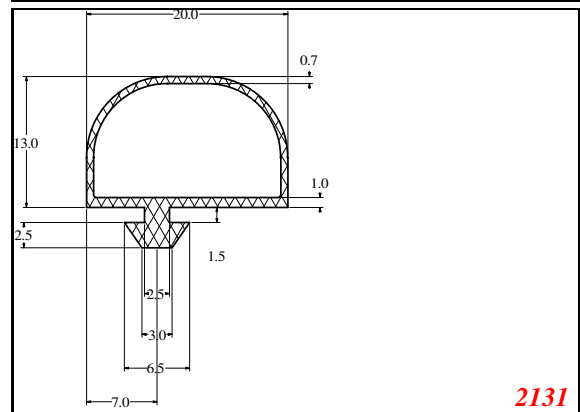

2131

Contact Us:

Phone: 317-559-2220
Fax: 317-350-1322
Email: info@exactseal.com
Web: www.exactseal.com

Address:

Exactseal Inc
7601 E 88th Pl.
Building 3B
Indianapolis, IN 46256