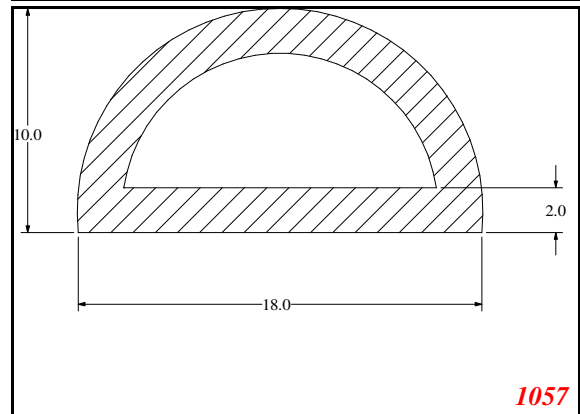

D-Hollow

Contact Us:

Phone: 317-559-2220
Fax: 317-350-1322
Email: info@exactseal.com
Web: www.exactseal.com

Address:

Exactseal Inc
7601 E 88th Pl.
Building 3B
Indianapolis, IN 46256