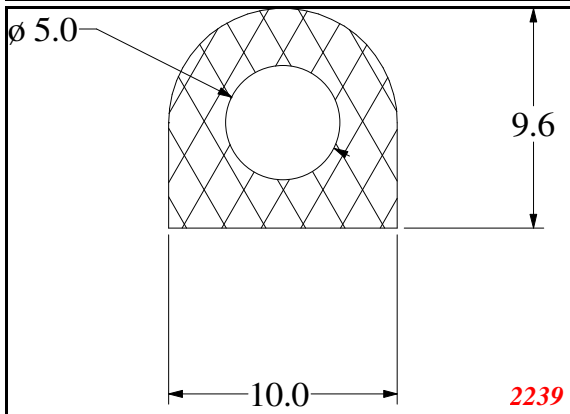

D-Hollow

488

3123

2239

1265

893

3570

1143

1142

Contact Us:

Phone: 317-559-2220
Fax: 317-350-1322
Email: info@exactseal.com
Web: www.exactseal.com

Address:

Exactseal Inc
7601 E 88th Pl.
Building 3B
Indianapolis, IN 46256