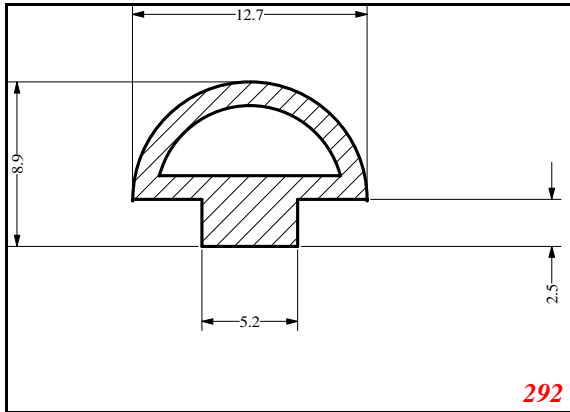

D-Hollow

Contact Us:

Phone: 317-559-2220
Fax: 317-350-1322
Email: info@exactseal.com
Web: www.exactseal.com

Address:

Exactseal Inc
7601 E 88th Pl.
Building 3B
Indianapolis, IN 46256