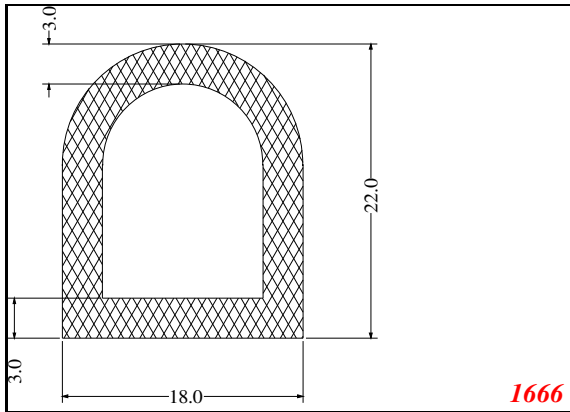

D-Hollow

1666