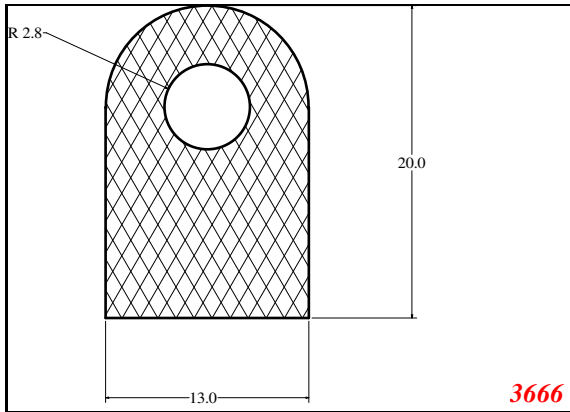

D-Hollow

Contact Us:

Phone: 317-559-2220
Fax: 317-350-1322
Email: info@exactseal.com
Web: www.exactseal.com

Address:

Exactseal Inc
7601 E 88th Pl.
Building 3B
Indianapolis, IN 46256