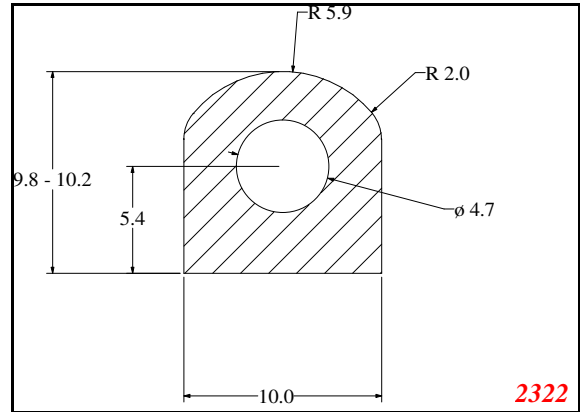

D-Hollow

Contact Us:

Phone: 317-559-2220
Fax: 317-350-1322
Email: info@exactseal.com
Web: www.exactseal.com

Address:

Exactseal Inc
7601 E 88th Pl.
Building 3B
Indianapolis, IN 46256