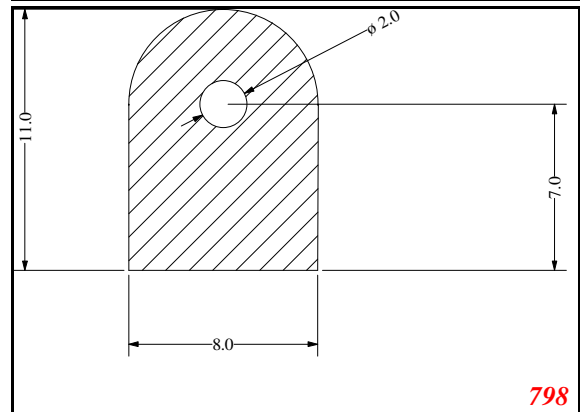

D-Hollow

Contact Us:

Phone: 317-559-2220
Fax: 317-350-1322
Email: info@exactseal.com
Web: www.exactseal.com

Address:

Exactseal Inc
7601 E 88th Pl.
Building 3B
Indianapolis, IN 46256