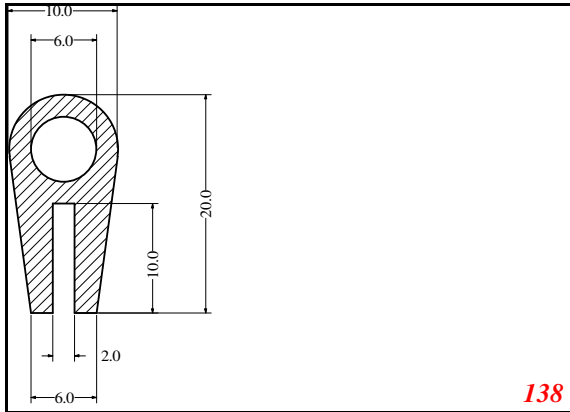

D-Hollow

Contact Us:

Phone: 317-559-2220
Fax: 317-350-1322
Email: info@exactseal.com
Web: www.exactseal.com

Address:

Exactseal Inc
7601 E 88th Pl.
Building 3B
Indianapolis, IN 46256