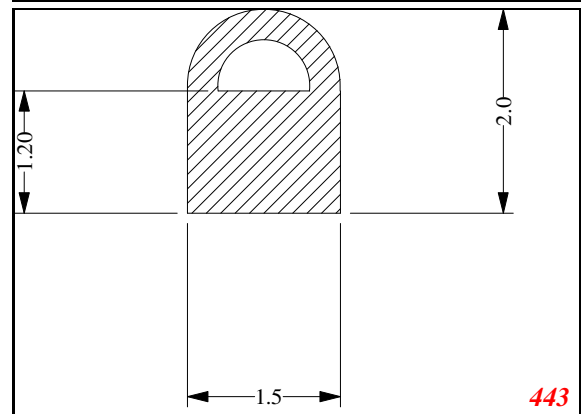

D-Hollow

Contact Us:

Phone: 317-559-2220
Fax: 317-350-1322
Email: info@exactseal.com
Web: www.exactseal.com

Address:

Exactseal Inc
7601 E 88th Pl.
Building 3B
Indianapolis, IN 46256