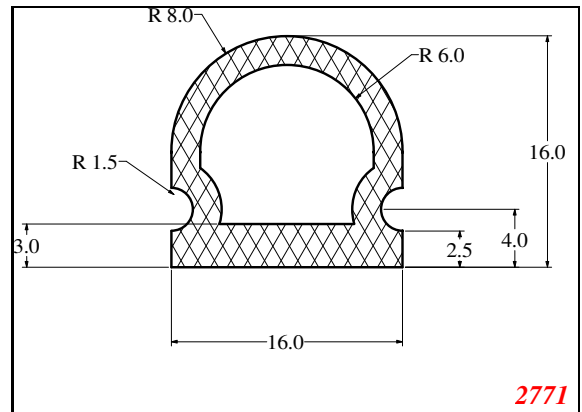

D-Hollow

Contact Us:

Phone: 317-559-2220
Fax: 317-350-1322
Email: info@exactseal.com
Web: www.exactseal.com

Address:

Exactseal Inc
7601 E 88th Pl.
Building 3B
Indianapolis, IN 46256