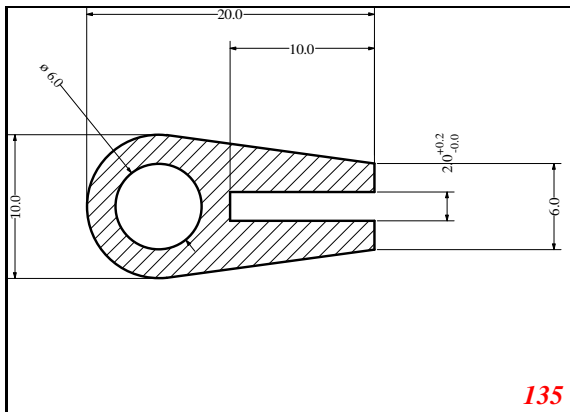

D-Hollow

Contact Us:

Phone: 317-559-2220
Fax: 317-350-1322
Email: info@exactseal.com
Web: www.exactseal.com

Address:

Exactseal Inc
7601 E 88th Pl.
Building 3B
Indianapolis, IN 46256