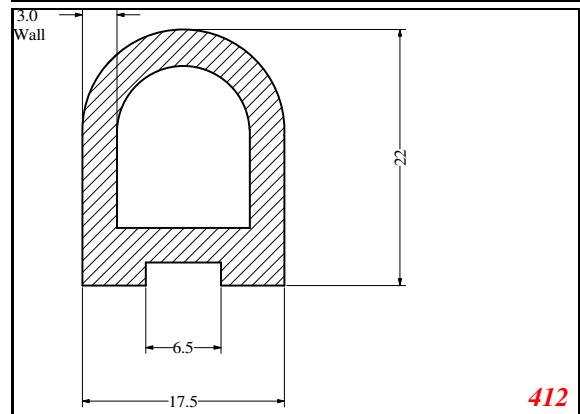

412

Contact Us:

Phone: 317-559-2220
Fax: 317-350-1322
Email: info@exactseal.com
Web: www.exactseal.com

Address:

Exactseal Inc
7601 E 88th Pl.
Building 3B
Indianapolis, IN 46256