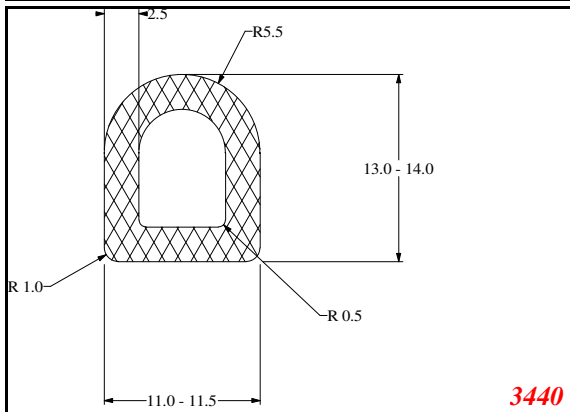

D-Hollow

Contact Us:

Phone: 317-559-2220
Fax: 317-350-1322
Email: info@exactseal.com
Web: www.exactseal.com

Address:

Exactseal Inc
7601 E 88th Pl.
Building 3B
Indianapolis, IN 46256