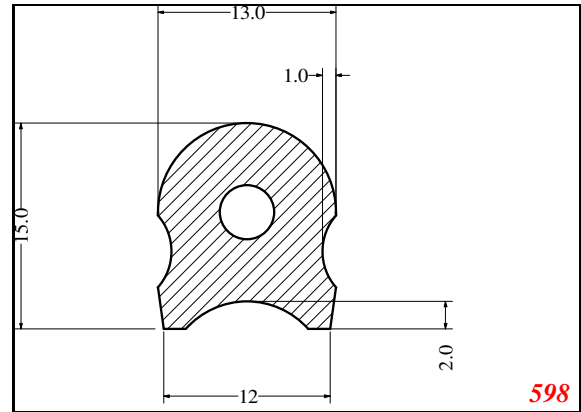

D-Hollow

1930

3845

595

598

1729

Contact Us:

Phone: 317-559-2220
Fax: 317-350-1322
Email: info@exactseal.com
Web: www.exactseal.com

Address:

Exactseal Inc
7601 E 88th Pl.
Building 3B
Indianapolis, IN 46256