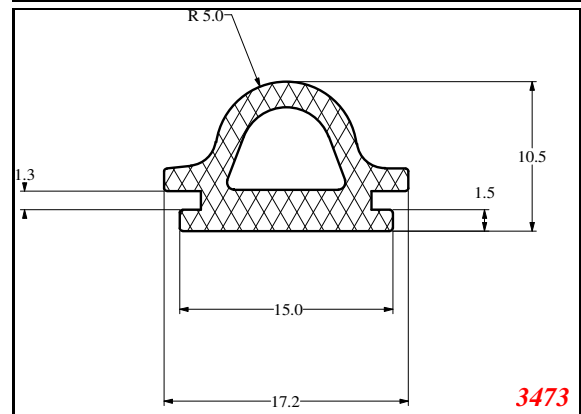

D-Hollow

Contact Us:

Phone: 317-559-2220
Fax: 317-350-1322
Email: info@exactseal.com
Web: www.exactseal.com

Address:

Exactseal Inc
7601 E 88th Pl.
Building 3B
Indianapolis, IN 46256