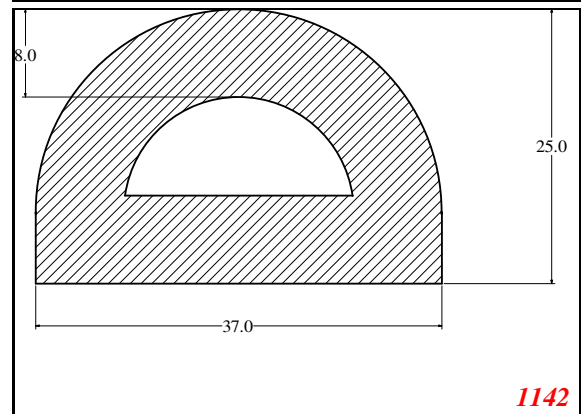

1142

Contact Us:

Phone: 317-559-2220
Fax: 317-350-1322
Email: info@exactseal.com
Web: www.exactseal.com

Address:

Exactseal Inc
7601 E 88th Pl.
Building 3B
Indianapolis, IN 46256