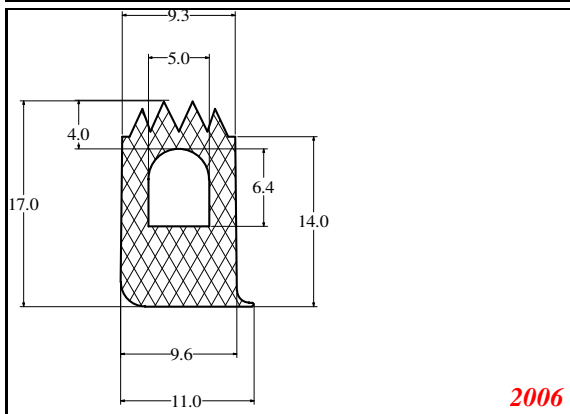

D-Hollow

Contact Us:

Phone: 317-559-2220
Fax: 317-350-1322
Email: info@exactseal.com
Web: www.exactseal.com

Address:

Exactseal Inc
7601 E 88th Pl.
Building 3B
Indianapolis, IN 46256