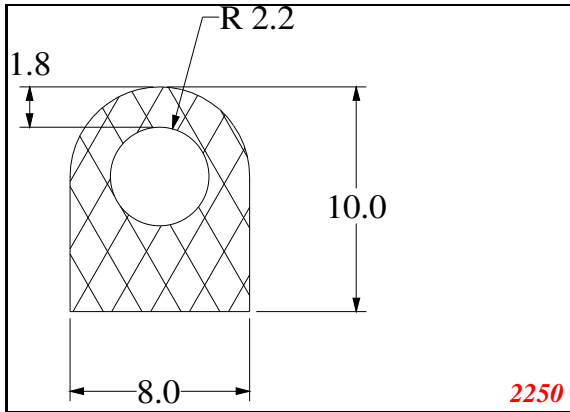

D-Hollow

Contact Us:

Phone: 317-559-2220
Fax: 317-350-1322
Email: info@exactseal.com
Web: www.exactseal.com

Address:

Exactseal Inc
7601 E 88th Pl.
Building 3B
Indianapolis, IN 46256