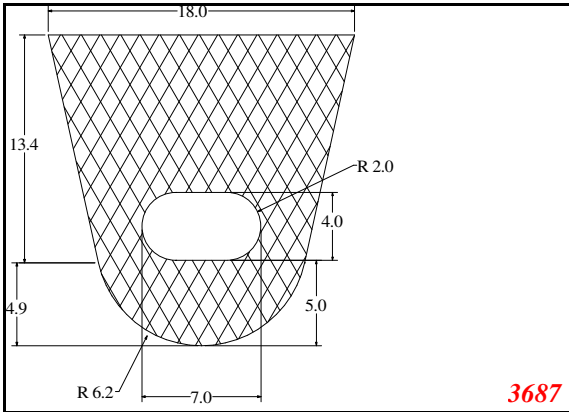

D-Hollow

This Legs dimension was actually 52-53 mm on run customer approved

Contact Us:

Phone: 317-559-2220
Fax: 317-350-1322
Email: info@exactseal.com
Web: www.exactseal.com

Address:

Exactseal Inc
7601 E 88th Pl.
Building 3B
Indianapolis, IN 46256