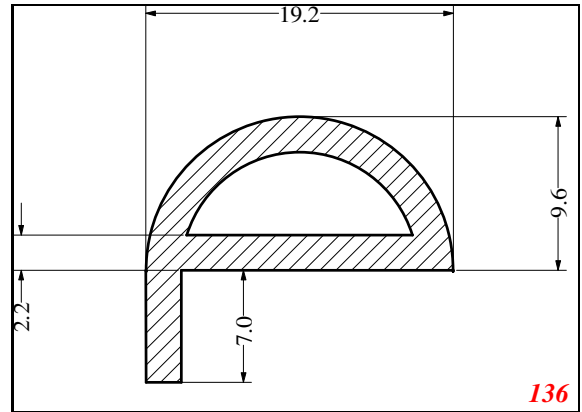

D-Hollow

Contact Us:

Phone: 317-559-2220
Fax: 317-350-1322
Email: info@exactseal.com
Web: www.exactseal.com

Address:

Exactseal Inc
7601 E 88th Pl.
Building 3B
Indianapolis, IN 46256