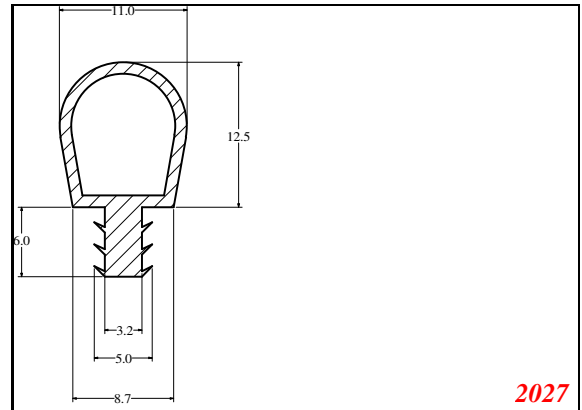

D-Hollow

Contact Us:

Phone: 317-559-2220
Fax: 317-350-1322
Email: info@exactseal.com
Web: www.exactseal.com

Address:

Exactseal Inc
7601 E 88th Pl.
Building 3B
Indianapolis, IN 46256