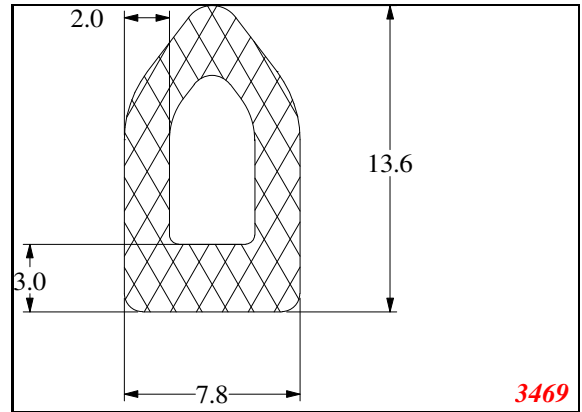

D-Hollow

Contact Us:

Phone: 317-559-2220
Fax: 317-350-1322
Email: info@exactseal.com
Web: www.exactseal.com

Address:

Exactseal Inc
7601 E 88th Pl.
Building 3B
Indianapolis, IN 46256