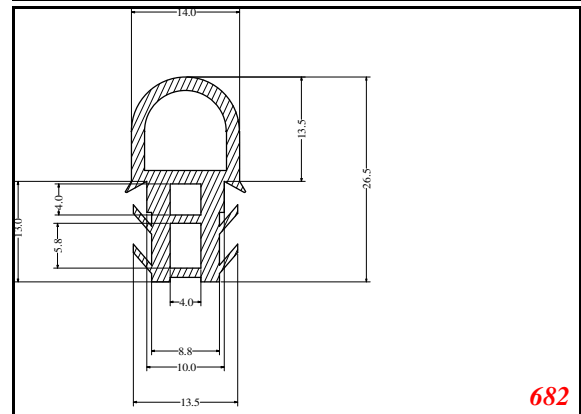

D-Hollow

Contact Us:

Phone: 317-559-2220
Fax: 317-350-1322
Email: info@exactseal.com
Web: www.exactseal.com

Address:

Exactseal Inc
7601 E 88th Pl.
Building 3B
Indianapolis, IN 46256