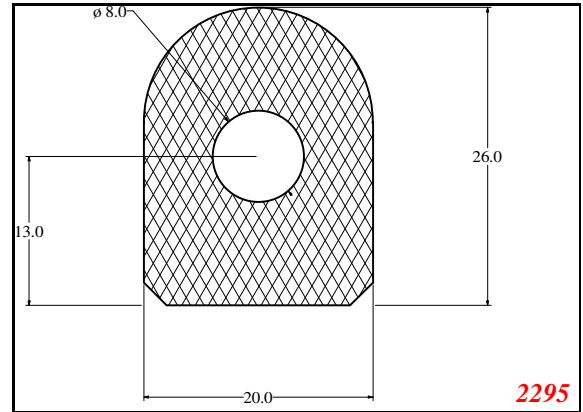

D-Hollow

Contact Us:

Phone: 317-559-2220
Fax: 317-350-1322
Email: info@exactseal.com
Web: www.exactseal.com

Address:

Exactseal Inc
7601 E 88th Pl.
Building 3B
Indianapolis, IN 46256