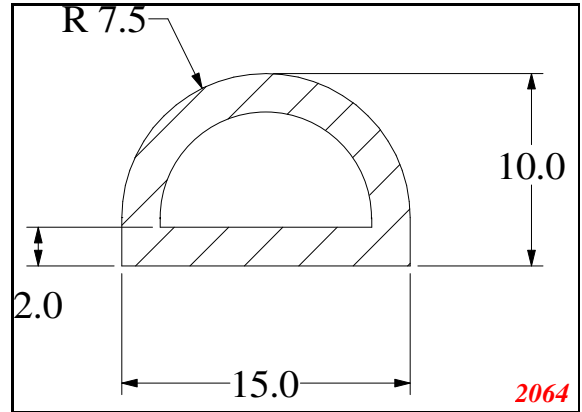

D-Hollow

Contact Us:

Phone: 317-559-2220
Fax: 317-350-1322
Email: info@exactseal.com
Web: www.exactseal.com

Address:

Exactseal Inc
7601 E 88th Pl.
Building 3B
Indianapolis, IN 46256