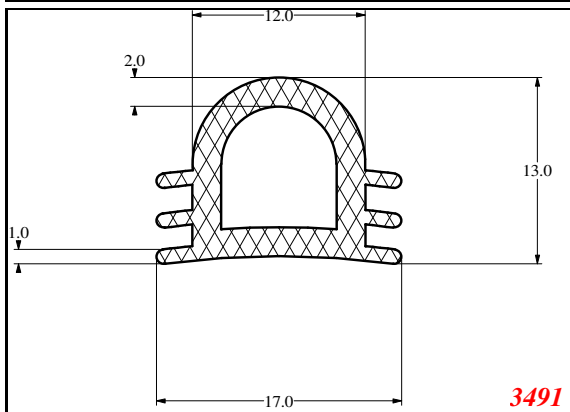

D-Hollow

Contact Us:

Phone: 317-559-2220
Fax: 317-350-1322
Email: info@exactseal.com
Web: www.exactseal.com

Address:

Exactseal Inc
7601 E 88th Pl.
Building 3B
Indianapolis, IN 46256