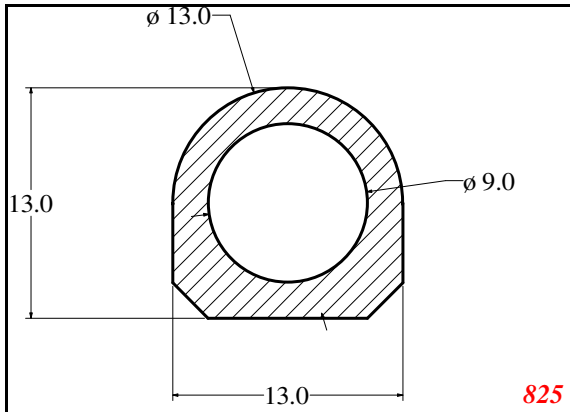

D-Hollow

Contact Us:

Phone: 317-559-2220
Fax: 317-350-1322
Email: info@exactseal.com
Web: www.exactseal.com

Address:

Exactseal Inc
7601 E 88th Pl.
Building 3B
Indianapolis, IN 46256