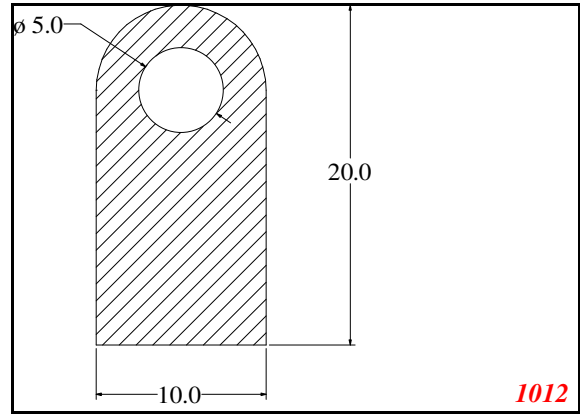

D-Hollow

1301

Contact Us:

Phone: 317-559-2220
Fax: 317-350-1322
Email: info@exactseal.com
Web: www.exactseal.com

Address:

Exactseal Inc
7601 E 88th Pl.
Building 3B
Indianapolis, IN 46256