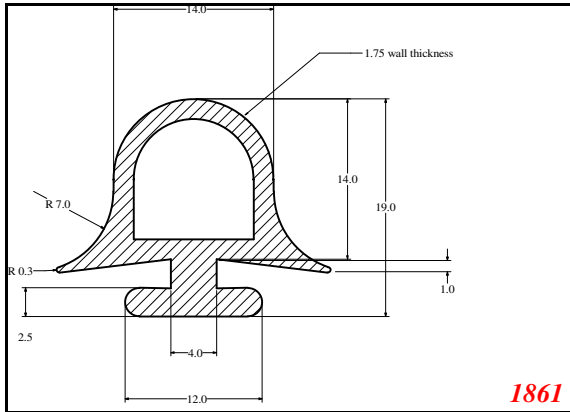

D-Hollow

2119

797

1861

1747

858

2591

2619

2131

Contact Us:

Phone: 317-559-2220
Fax: 317-350-1322
Email: info@exactseal.com
Web: www.exactseal.com

Address:

Exactseal Inc
7601 E 88th Pl.
Building 3B
Indianapolis, IN 46256