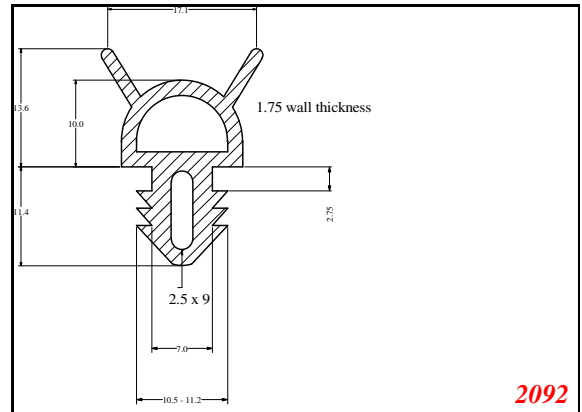

D-Hollow

Contact Us:

Phone: 317-559-2220
Fax: 317-350-1322
Email: info@exactseal.com
Web: www.exactseal.com

Address:

Exactseal Inc
7601 E 88th Pl.
Building 3B
Indianapolis, IN 46256