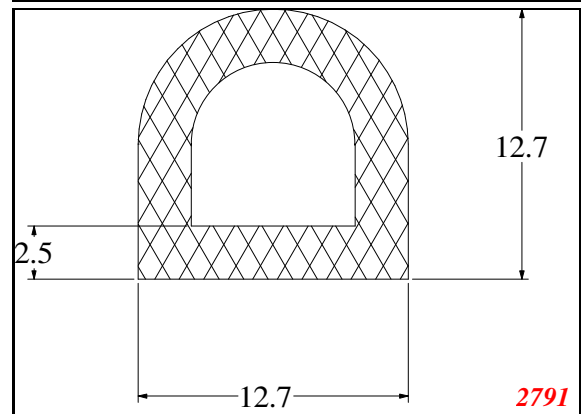

D-Hollow

Contact Us:

Phone: 317-559-2220
Fax: 317-350-1322
Email: info@exactseal.com
Web: www.exactseal.com

Address:

Exactseal Inc
7601 E 88th Pl.
Building 3B
Indianapolis, IN 46256