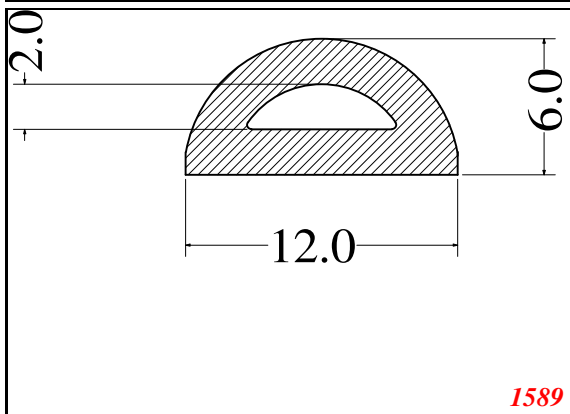

D-Hollow

Contact Us:

Phone: 317-559-2220
Fax: 317-350-1322
Email: info@exactseal.com
Web: www.exactseal.com

Address:

Exactseal Inc
7601 E 88th Pl.
Building 3B
Indianapolis, IN 46256