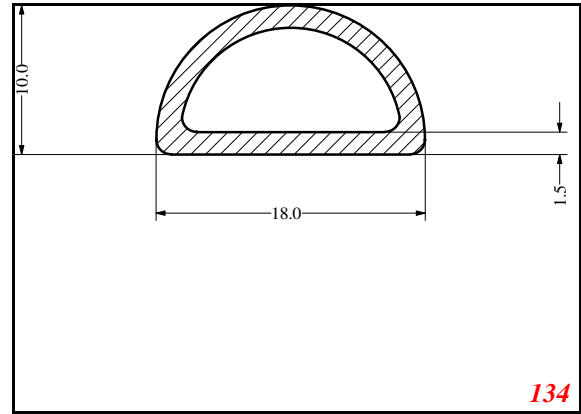

D-Hollow

1874

87

3847

2483

2650

134

2484

2482

Contact Us:

Phone: 317-559-2220
Fax: 317-350-1322
Email: info@exactseal.com
Web: www.exactseal.com

Address:

Exactseal Inc
7601 E 88th Pl.
Building 3B
Indianapolis, IN 46256