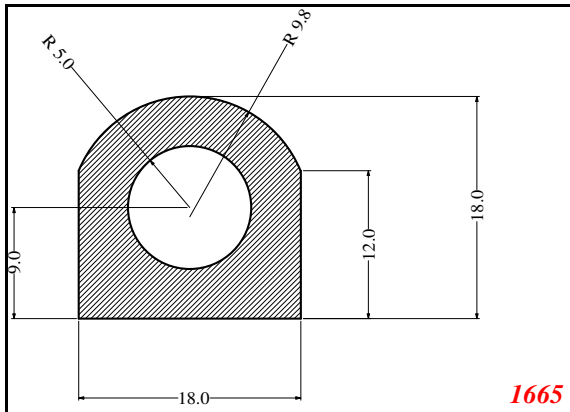

D-Hollow

Contact Us:

Phone: 317-559-2220
Fax: 317-350-1322
Email: info@exactseal.com
Web: www.exactseal.com

Address:

Exactseal Inc
7601 E 88th Pl.
Building 3B
Indianapolis, IN 46256