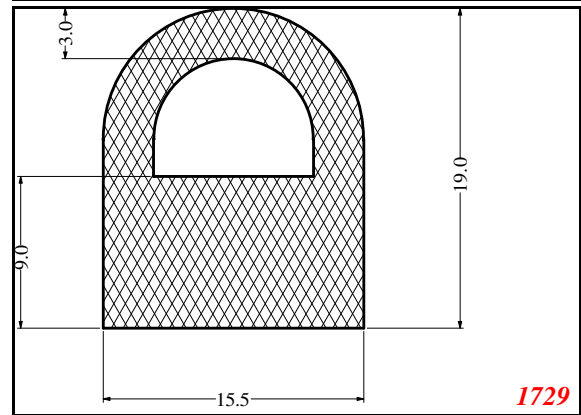

1729

Contact Us:

Phone: 317-559-2220
Fax: 317-350-1322
Email: info@exactseal.com
Web: www.exactseal.com

Address:

Exactseal Inc
7601 E 88th Pl.
Building 3B
Indianapolis, IN 46256