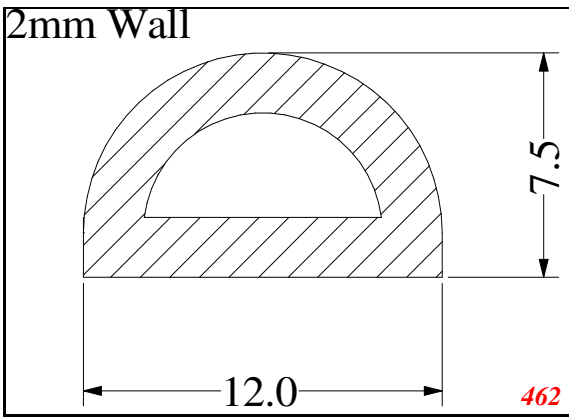

D-Hollow

This Legs dimension was actually 52-53 mm on run customer approved

Contact Us:

Phone: 317-559-2220
Fax: 317-350-1322
Email: info@exactseal.com
Web: www.exactseal.com

Address:

Exactseal Inc
7601 E 88th Pl.
Building 3B
Indianapolis, IN 46256