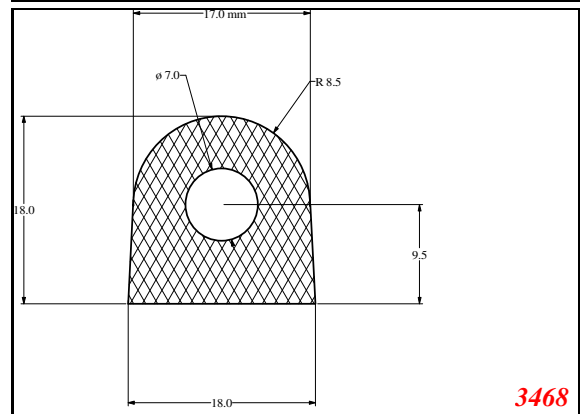

D-Hollow

Contact Us:

Phone: 317-559-2220
Fax: 317-350-1322
Email: info@exactseal.com
Web: www.exactseal.com

Address:

Exactseal Inc
7601 E 88th Pl.
Building 3B
Indianapolis, IN 46256