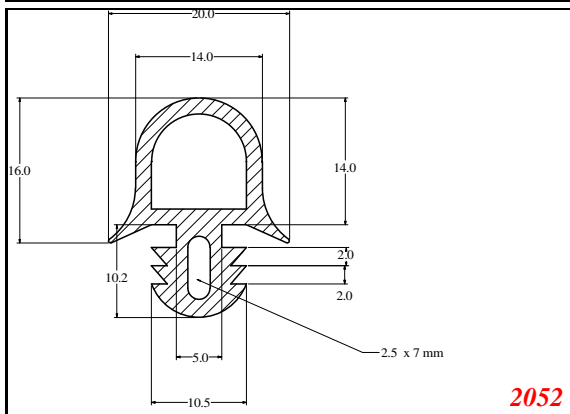

D-Hollow

Contact Us:

Phone: 317-559-2220
Fax: 317-350-1322
Email: info@exactseal.com
Web: www.exactseal.com

Address:

Exactseal Inc
7601 E 88th Pl.
Building 3B
Indianapolis, IN 46256