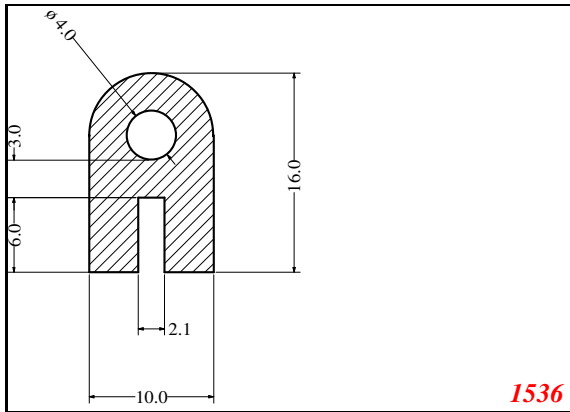

D-Hollow

Contact Us:

Phone: 317-559-2220
Fax: 317-350-1322
Email: info@exactseal.com
Web: www.exactseal.com

Address:

Exactseal Inc
7601 E 88th Pl.
Building 3B
Indianapolis, IN 46256