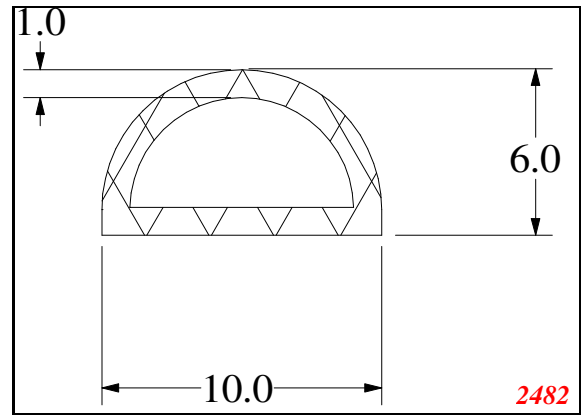

2482

Contact Us:

Phone: 317-559-2220
Fax: 317-350-1322
Email: info@exactseal.com
Web: www.exactseal.com

Address:

Exactseal Inc
7601 E 88th Pl.
Building 3B
Indianapolis, IN 46256