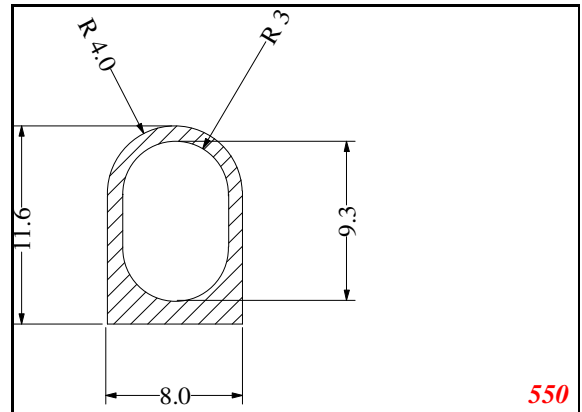

D-Hollow

Contact Us:

Phone: 317-559-2220
Fax: 317-350-1322
Email: info@exactseal.com
Web: www.exactseal.com

Address:

Exactseal Inc
7601 E 88th Pl.
Building 3B
Indianapolis, IN 46256