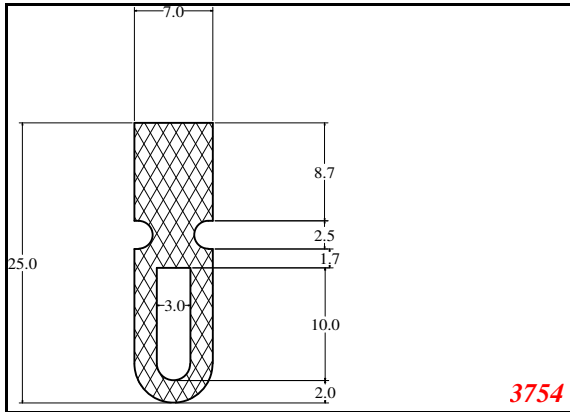

D-Hollow

Contact Us:

Phone: 317-559-2220
Fax: 317-350-1322
Email: info@exactseal.com
Web: www.exactseal.com

Address:

Exactseal Inc
7601 E 88th Pl.
Building 3B
Indianapolis, IN 46256