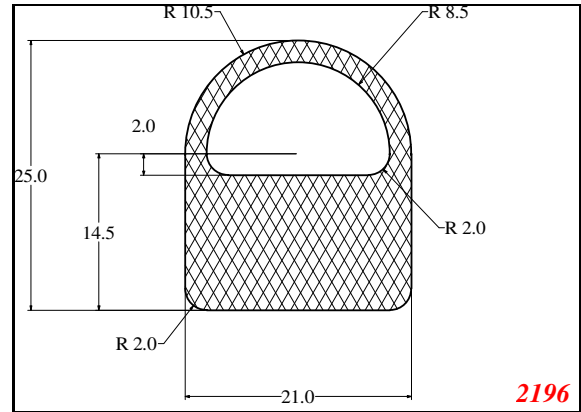

D-Hollow

1666

2767

1675

3789

2196

1669

2161

1709

Contact Us:

Phone: 317-559-2220
Fax: 317-350-1322
Email: info@exactseal.com
Web: www.exactseal.com

Address:

Exactseal Inc
7601 E 88th Pl.
Building 3B
Indianapolis, IN 46256