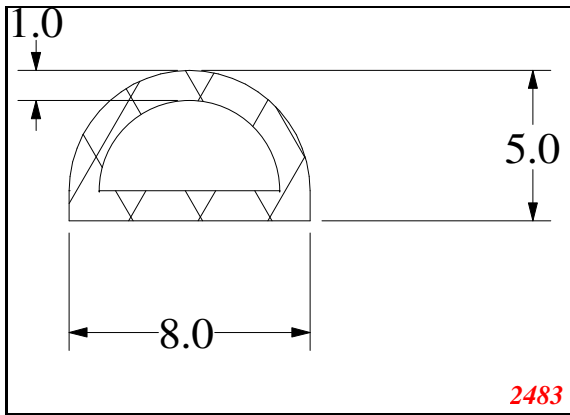

D-Hollow

1874

87

3847

2483

2650

134

2484

2482

Contact Us:

Phone: 317-559-2220
Fax: 317-350-1322
Email: info@exactseal.com
Web: www.exactseal.com

Address:

Exactseal Inc
7601 E 88th Pl.
Building 3B
Indianapolis, IN 46256