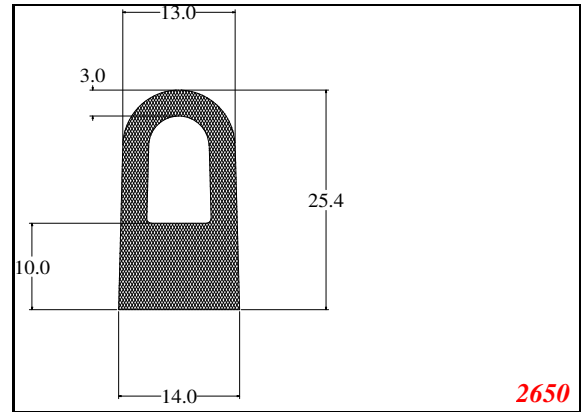

D-Hollow

1874

87

3847

2483

2650

134

2484

2482

Contact Us:

Phone: 317-559-2220
Fax: 317-350-1322
Email: info@exactseal.com
Web: www.exactseal.com

Address:

Exactseal Inc
7601 E 88th Pl.
Building 3B
Indianapolis, IN 46256