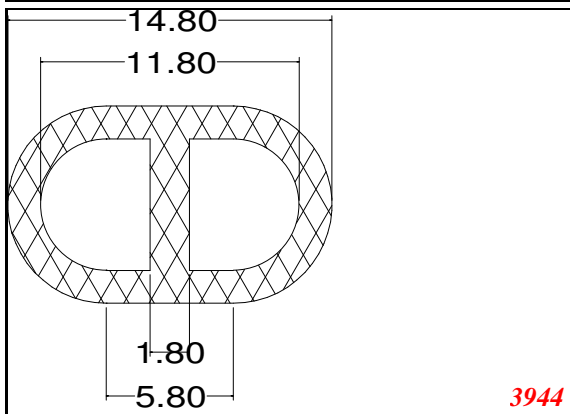

D-Hollow

3189

1080

2970

3004

This Dimension must be to tolerance: 1064

455

3944

412

Contact Us:

Phone: 317-559-2220
Fax: 317-350-1322
Email: info@exactseal.com
Web: www.exactseal.com

Address:

Exactseal Inc
7601 E 88th Pl.
Building 3B
Indianapolis, IN 46256