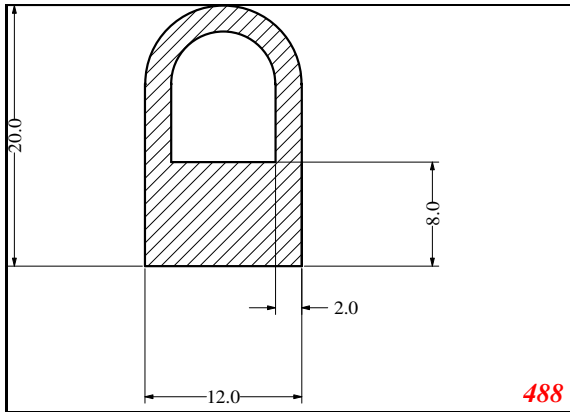

D-Hollow

488