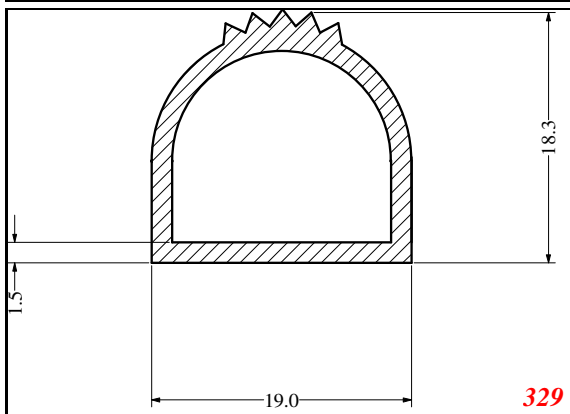

D-Hollow

Contact Us:

Phone: 317-559-2220
Fax: 317-350-1322
Email: info@exactseal.com
Web: www.exactseal.com

Address:

Exactseal Inc
7601 E 88th Pl.
Building 3B
Indianapolis, IN 46256