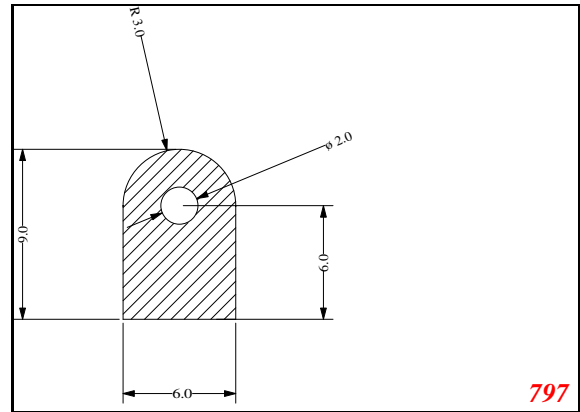

D-Hollow

2119

797

1861

1747

858

2591

2619

2131

Contact Us:

Phone: 317-559-2220
Fax: 317-350-1322
Email: info@exactseal.com
Web: www.exactseal.com

Address:

Exactseal Inc
7601 E 88th Pl.
Building 3B
Indianapolis, IN 46256