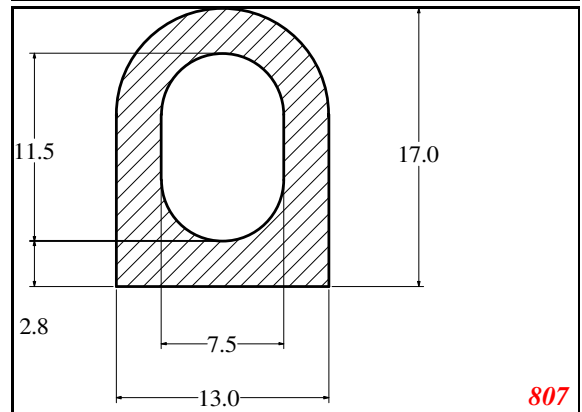

D-Hollow

Contact Us:

Phone: 317-559-2220
Fax: 317-350-1322
Email: info@exactseal.com
Web: www.exactseal.com

Address:

Exactseal Inc
7601 E 88th Pl.
Building 3B
Indianapolis, IN 46256