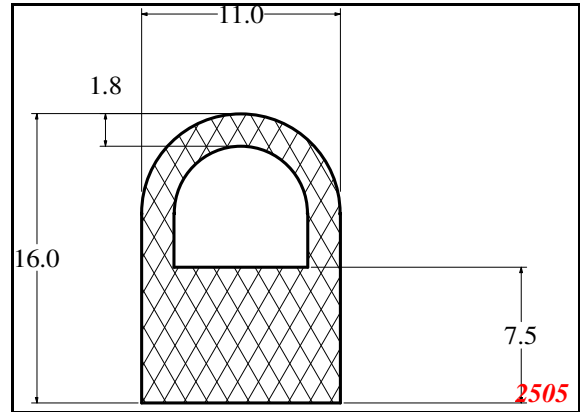

D-Hollow

Contact Us:

Phone: 317-559-2220
Fax: 317-350-1322
Email: info@exactseal.com
Web: www.exactseal.com

Address:

Exactseal Inc
7601 E 88th Pl.
Building 3B
Indianapolis, IN 46256