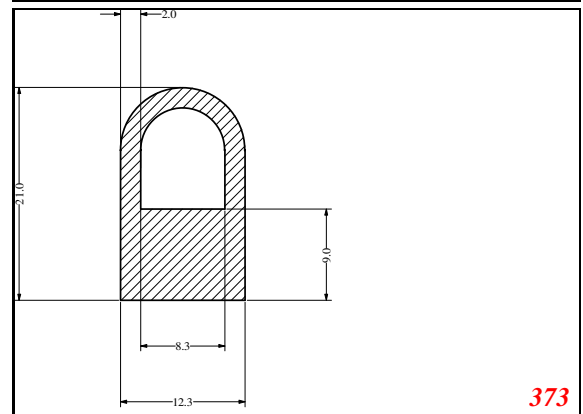

D-Hollow

Contact Us:

Phone: 317-559-2220
Fax: 317-350-1322
Email: info@exactseal.com
Web: www.exactseal.com

Address:

Exactseal Inc
7601 E 88th Pl.
Building 3B
Indianapolis, IN 46256