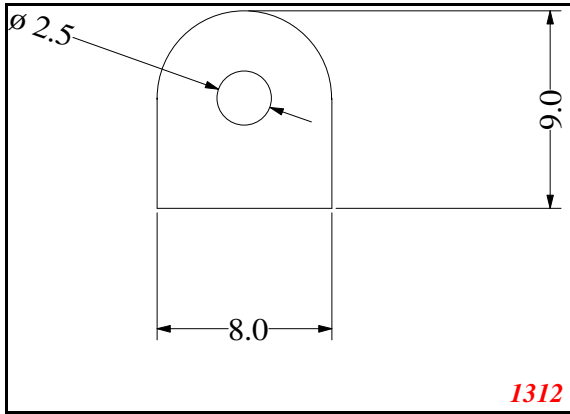

D-Hollow

1283

Contact Us:

Phone: 317-559-2220
Fax: 317-350-1322
Email: info@exactseal.com
Web: www.exactseal.com

Address:

Exactseal Inc
7601 E 88th Pl.
Building 3B
Indianapolis, IN 46256