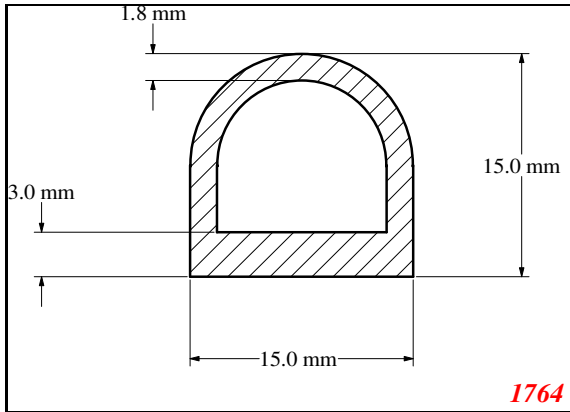

D-Hollow

Contact Us:

Phone: 317-559-2220
Fax: 317-350-1322
Email: info@exactseal.com
Web: www.exactseal.com

Address:

Exactseal Inc
7601 E 88th Pl.
Building 3B
Indianapolis, IN 46256