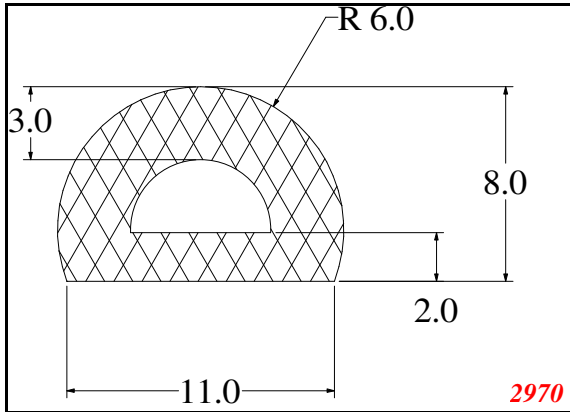

Address:

Exactseal Inc
 7601 E 88th Pl.
 Building 3B
 Indianapolis, IN 46256

D-Hollow

3189

1080

2970

3004

This Dimension must be to tolerance: 1064