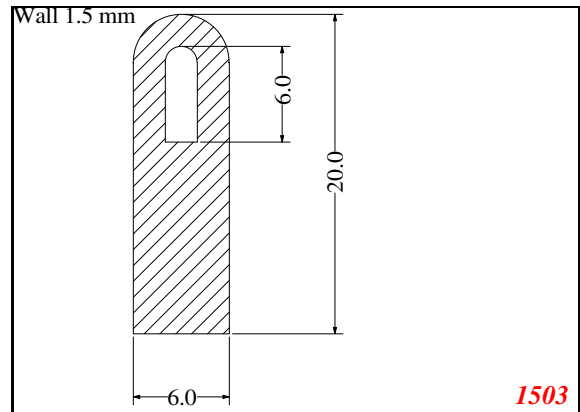

2215

2321

Seal is to push fit securely into groove
4mm wide 6mm deep

1616

1502

1503

Contact Us:

Phone: 317-559-2220
Fax: 317-350-1322
Email: info@exactseal.com
Web: www.exactseal.com