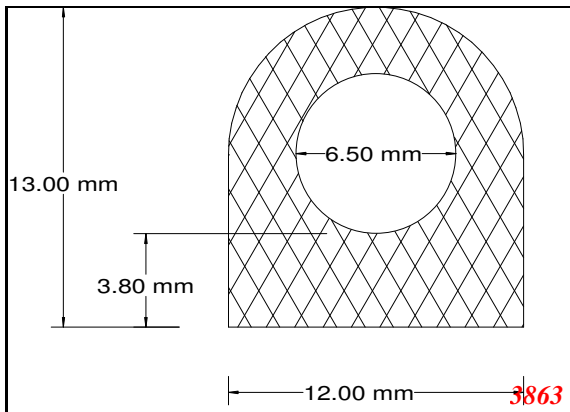

D-Hollow

Contact Us:

Phone: 317-559-2220
Fax: 317-350-1322
Email: info@exactseal.com
Web: www.exactseal.com

Address:

Exactseal Inc
7601 E 88th Pl.
Building 3B
Indianapolis, IN 46256