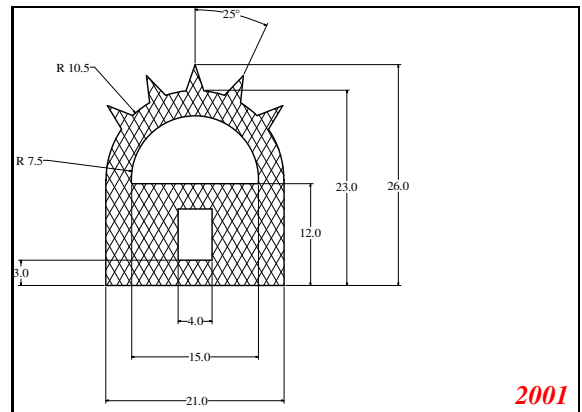

D-Hollow

Contact Us:

Phone: 317-559-2220
Fax: 317-350-1322
Email: info@exactseal.com
Web: www.exactseal.com

Address:

Exactseal Inc
7601 E 88th Pl.
Building 3B
Indianapolis, IN 46256