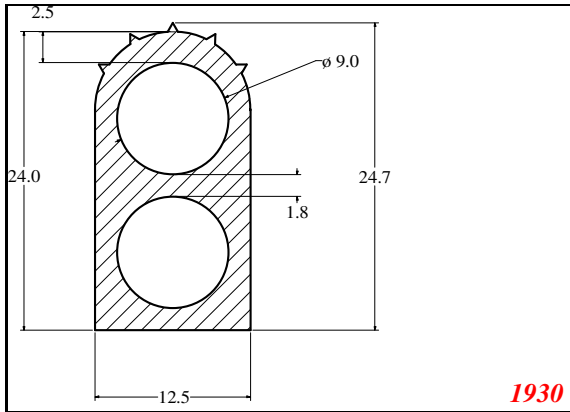

D-Hollow

1930