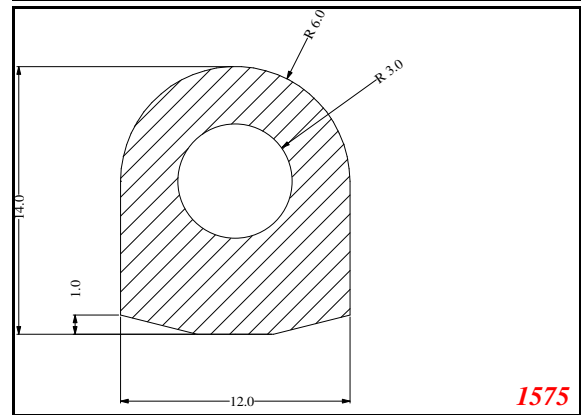

D-Hollow

Contact Us:

Phone: 317-559-2220
Fax: 317-350-1322
Email: info@exactseal.com
Web: www.exactseal.com

Address:

Exactseal Inc
7601 E 88th Pl.
Building 3B
Indianapolis, IN 46256