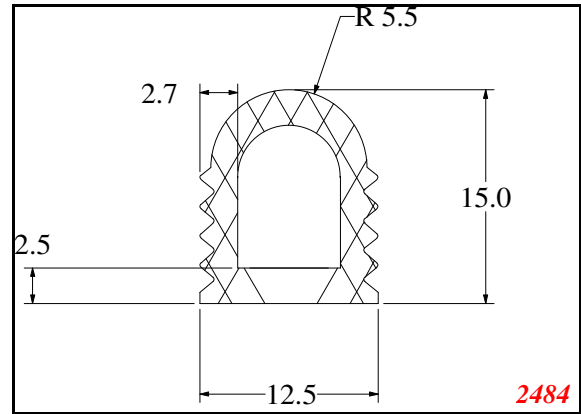

D-Hollow

1874

87

3847

2483

2650

134

2484

2482

Contact Us:

Phone: 317-559-2220
Fax: 317-350-1322
Email: info@exactseal.com
Web: www.exactseal.com

Address:

Exactseal Inc
7601 E 88th Pl.
Building 3B
Indianapolis, IN 46256