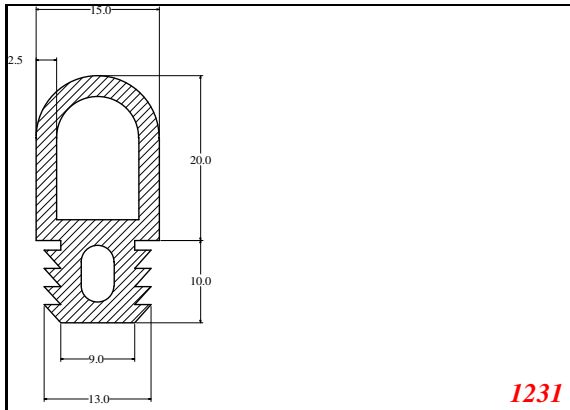

D-Hollow

1231