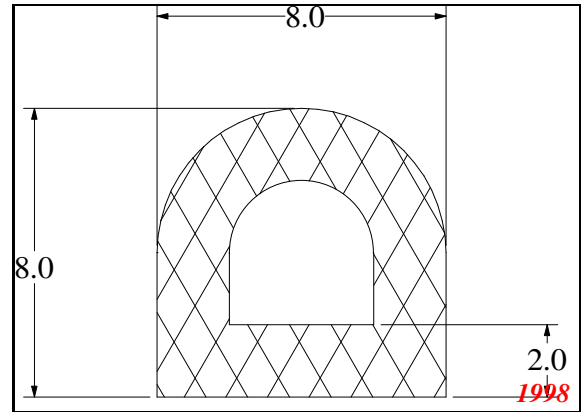

D-Hollow

Contact Us:

Phone: 317-559-2220
Fax: 317-350-1322
Email: info@exactseal.com
Web: www.exactseal.com

Address:

Exactseal Inc
7601 E 88th Pl.
Building 3B
Indianapolis, IN 46256