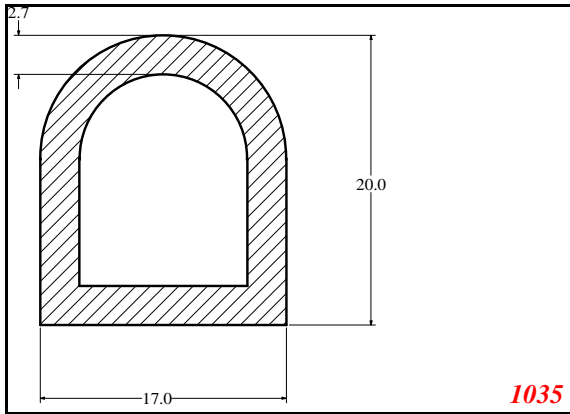

D-Hollow

1312

Contact Us:

Phone: 317-559-2220
Fax: 317-350-1322
Email: info@exactseal.com
Web: www.exactseal.com

Address:

Exactseal Inc
7601 E 88th Pl.
Building 3B
Indianapolis, IN 46256