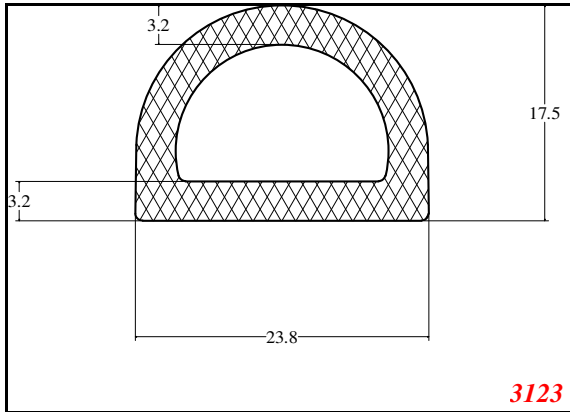

D-Hollow

488

3123

2239

1265

893

3570

1143

1142

Contact Us:

Phone: 317-559-2220
Fax: 317-350-1322
Email: info@exactseal.com
Web: www.exactseal.com

Address:

Exactseal Inc
7601 E 88th Pl.
Building 3B
Indianapolis, IN 46256