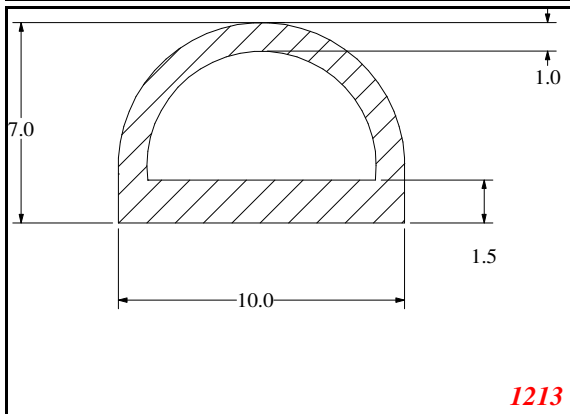

D-Hollow

Contact Us:

Phone: 317-559-2220
Fax: 317-350-1322
Email: info@exactseal.com
Web: www.exactseal.com

Address:

Exactseal Inc
7601 E 88th Pl.
Building 3B
Indianapolis, IN 46256