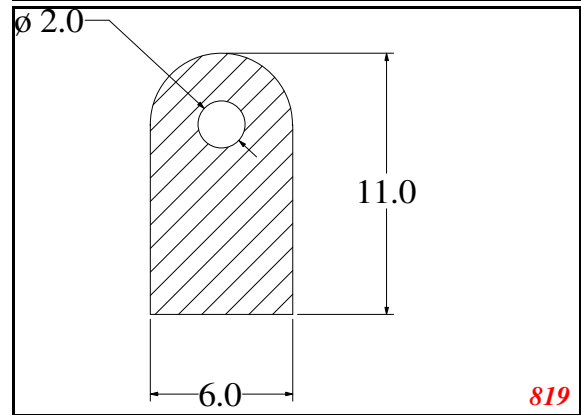

D-Hollow

Contact Us:

Phone: 317-559-2220
Fax: 317-350-1322
Email: info@exactseal.com
Web: www.exactseal.com

Address:

Exactseal Inc
7601 E 88th Pl.
Building 3B
Indianapolis, IN 46256