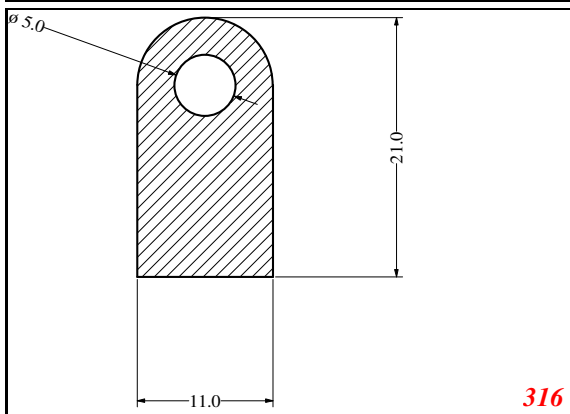

D-Hollow

Contact Us:

Phone: 317-559-2220
Fax: 317-350-1322
Email: info@exactseal.com
Web: www.exactseal.com

Address:

Exactseal Inc
7601 E 88th Pl.
Building 3B
Indianapolis, IN 46256