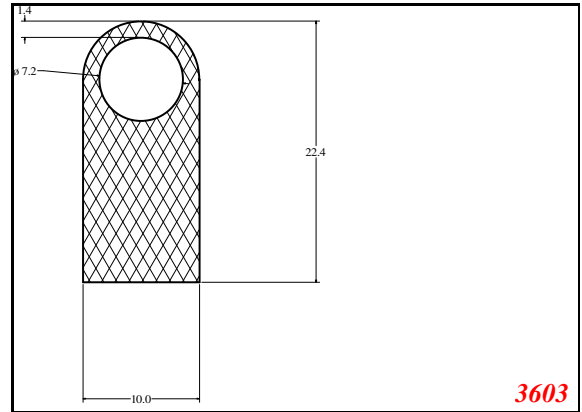

D-Hollow

Contact Us:

Phone: 317-559-2220
Fax: 317-350-1322
Email: info@exactseal.com
Web: www.exactseal.com

Address:

Exactseal Inc
7601 E 88th Pl.
Building 3B
Indianapolis, IN 46256