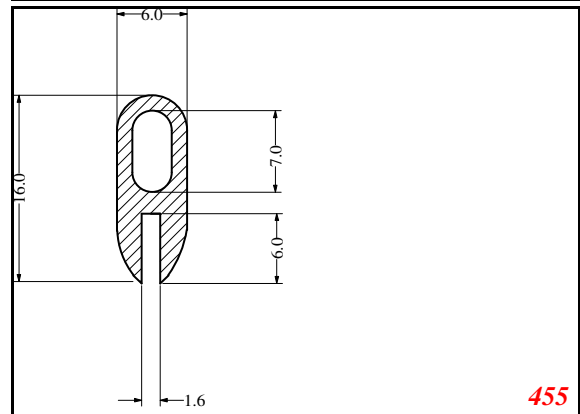

Address:

Exactseal Inc
 7601 E 88th Pl.
 Building 3B
 Indianapolis, IN 46256

D-Hollow

3189

1080

2970

3004

This Dimension must be to tolerance: 1064