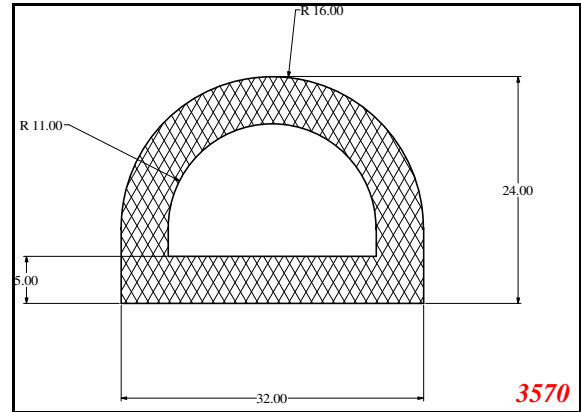

D-Hollow

488

3123

2239

1265

893

3570

1143

1142

Contact Us:

Phone: 317-559-2220
Fax: 317-350-1322
Email: info@exactseal.com
Web: www.exactseal.com

Address:

Exactseal Inc
7601 E 88th Pl.
Building 3B
Indianapolis, IN 46256