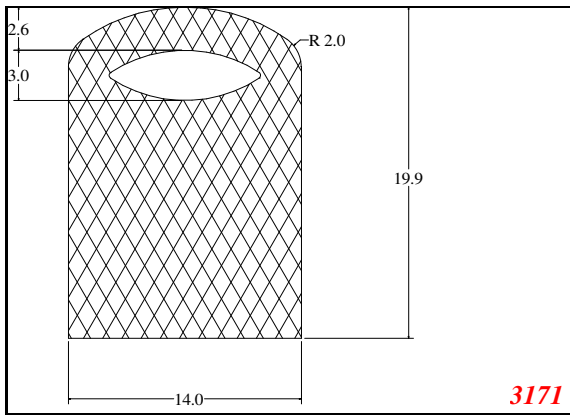

D-Hollow

1035

3171

Contact Us:

Phone: 317-559-2220
Fax: 317-350-1322
Email: info@exactseal.com
Web: www.exactseal.com

Address:

Exactseal Inc
7601 E 88th Pl.
Building 3B
Indianapolis, IN 46256