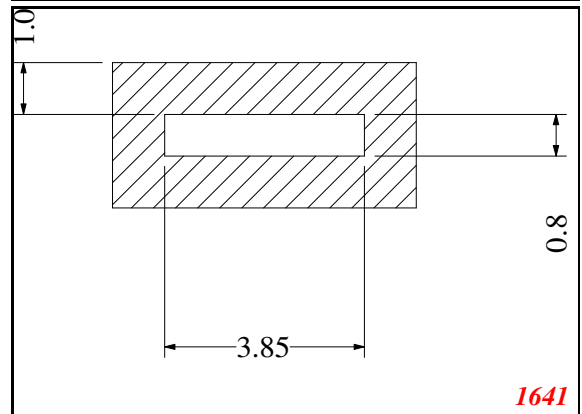

hollow strip

Contact Us:

Phone: 317-559-2220
 Fax: 317-350-1322
 Email: info@exactseal.com
 Web: www.exactseal.com

Address:

Exactseal Inc
 7601 E 88th Pl.
 Building 3B
 Indianapolis, IN 46256

hollow strip

Contact Us: