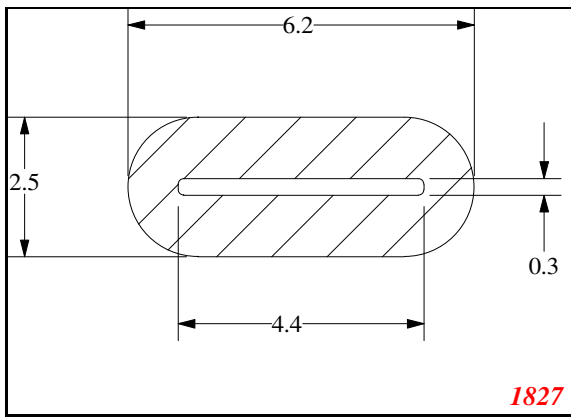

hollow strip

Contact Us:

Phone: 317-559-2220
 Fax: 317-350-1322
 Email: info@exactseal.com
 Web: www.exactseal.com

Address:

Exactseal Inc
 7601 E 88th Pl.
 Building 3B
 Indianapolis, IN 46256

hollow strip

Contact Us: