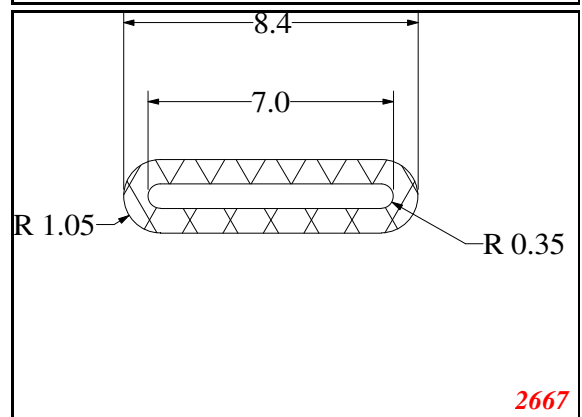

hollow strip

Contact Us:

Phone: 317-559-2220
 Fax: 317-350-1322
 Email: info@exactseal.com
 Web: www.exactseal.com

Address:

Exactseal Inc
 7601 E 88th Pl.
 Building 3B
 Indianapolis, IN 46256

hollow strip

Contact Us: