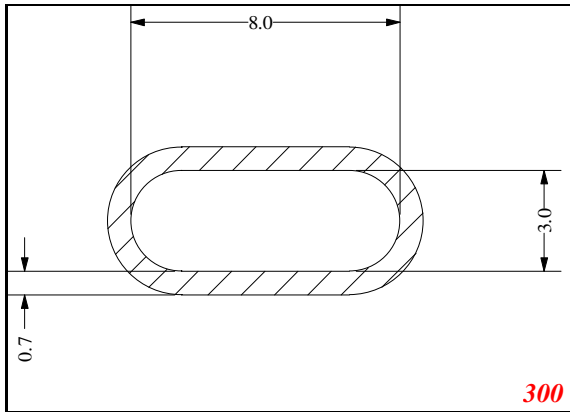

hollow strip

300