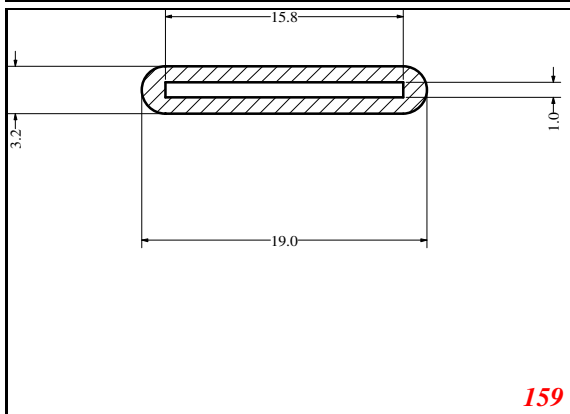

hollow strip

Contact Us:

Phone: 317-559-2220
 Fax: 317-350-1322
 Email: info@exactseal.com
 Web: www.exactseal.com

Address:

Exactseal Inc
 7601 E 88th Pl.
 Building 3B
 Indianapolis, IN 46256

hollow strip

Contact Us: