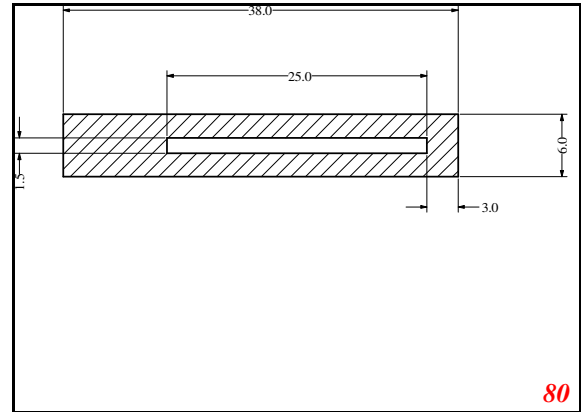

hollow strip

300

281

1945

1146

540

80

1589

971

Contact Us:

Phone: 317-559-2220
Fax: 317-350-1322
Email: info@exactseal.com
Web: www.exactseal.com

Address:

Exactseal Inc
7601 E 88th Pl.
Building 3B
Indianapolis, IN 46256