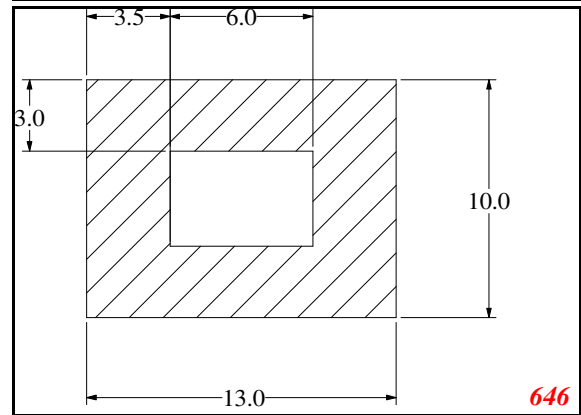

hollow strip

Contact Us:

Phone: 317-559-2220
 Fax: 317-350-1322
 Email: info@exactseal.com
 Web: www.exactseal.com

Address:

Exactseal Inc
 7601 E 88th Pl.
 Building 3B
 Indianapolis, IN 46256

hollow strip

Contact Us: