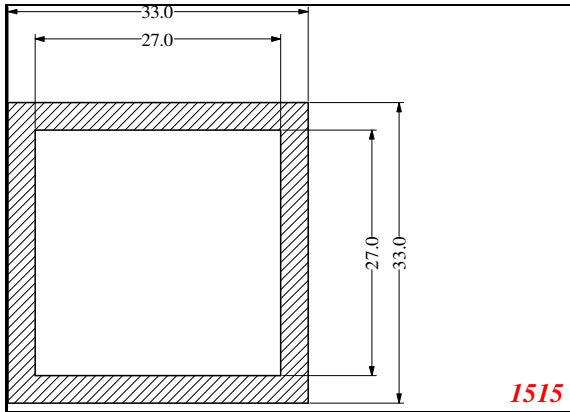

hollow strip

Contact Us:

Phone: 317-559-2220
 Fax: 317-350-1322
 Email: info@exactseal.com
 Web: www.exactseal.com

Address:

Exactseal Inc
 7601 E 88th Pl.
 Building 3B
 Indianapolis, IN 46256

hollow strip

Contact Us: