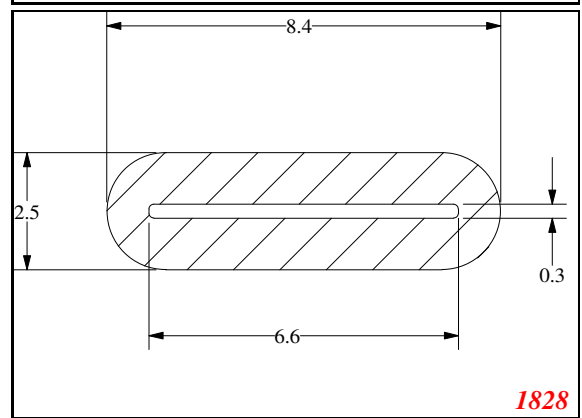

hollow strip

Contact Us:

Phone: 317-559-2220
 Fax: 317-350-1322
 Email: info@exactseal.com
 Web: www.exactseal.com

Address:

Exactseal Inc
 7601 E 88th Pl.
 Building 3B
 Indianapolis, IN 46256

hollow strip

Contact Us: