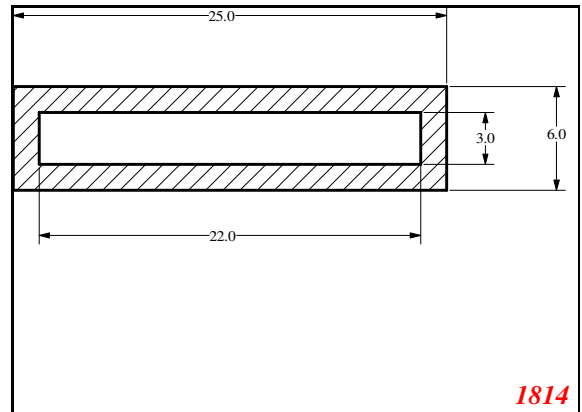

hollow strip

Contact Us:

Phone: 317-559-2220
 Fax: 317-350-1322
 Email: info@exactseal.com
 Web: www.exactseal.com

Address:

Exactseal Inc
 7601 E 88th Pl.
 Building 3B
 Indianapolis, IN 46256

hollow strip

Contact Us: