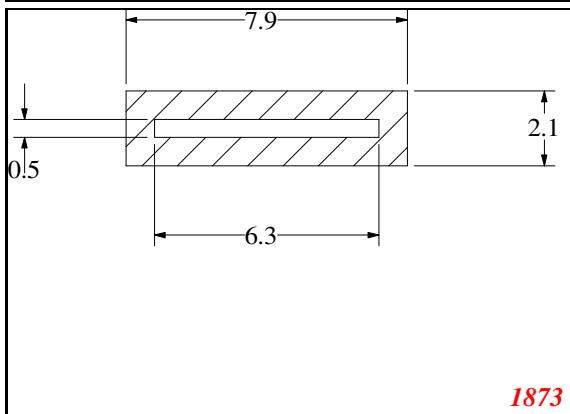

hollow strip

Contact Us:

Phone: 317-559-2220
 Fax: 317-350-1322
 Email: info@exactseal.com
 Web: www.exactseal.com

Address:

Exactseal Inc
 7601 E 88th Pl.
 Building 3B
 Indianapolis, IN 46256

hollow strip

Contact Us: