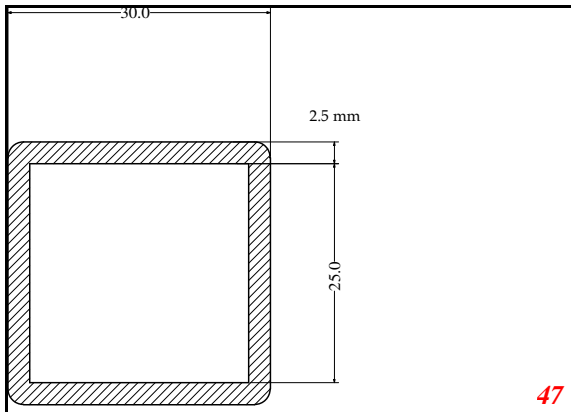

hollow strip

Contact Us:

Phone: 317-559-2220
 Fax: 317-350-1322
 Email: info@exactseal.com
 Web: www.exactseal.com

Address:

Exactseal Inc
 7601 E 88th Pl.
 Building 3B
 Indianapolis, IN 46256

hollow strip

Contact Us: