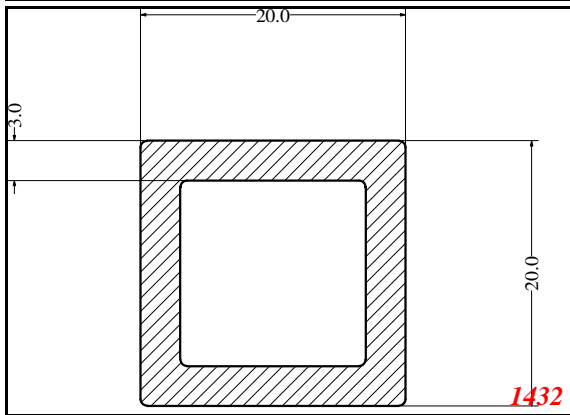

hollow strip

Contact Us:

Phone: 317-559-2220
 Fax: 317-350-1322
 Email: info@exactseal.com
 Web: www.exactseal.com

Address:

Exactseal Inc
 7601 E 88th Pl.
 Building 3B
 Indianapolis, IN 46256

hollow strip

Contact Us: