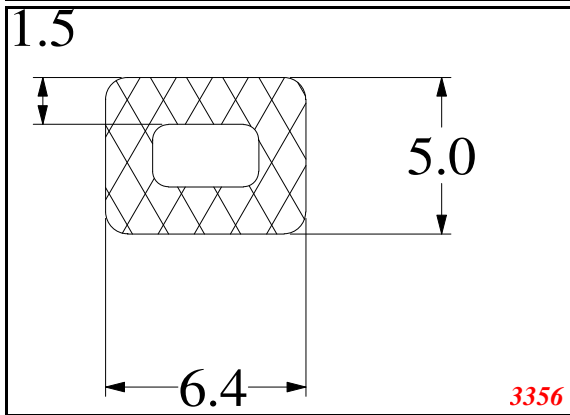

hollow strip

Contact Us:

Phone: 317-559-2220
 Fax: 317-350-1322
 Email: info@exactseal.com
 Web: www.exactseal.com

Address:

Exactseal Inc
 7601 E 88th Pl.
 Building 3B
 Indianapolis, IN 46256

hollow strip

Contact Us: