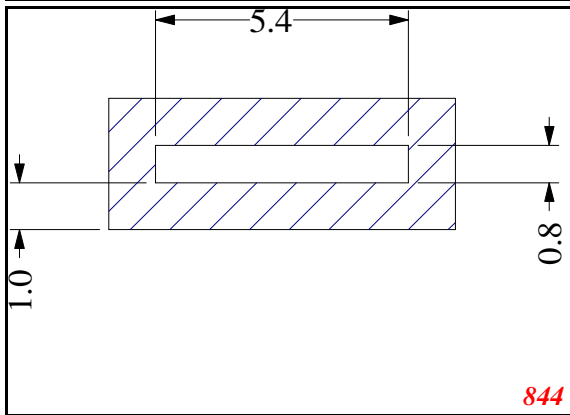

hollow strip

Contact Us:

Phone: 317-559-2220
 Fax: 317-350-1322
 Email: info@exactseal.com
 Web: www.exactseal.com

Address:

Exactseal Inc
 7601 E 88th Pl.
 Building 3B
 Indianapolis, IN 46256

hollow strip

Contact Us: