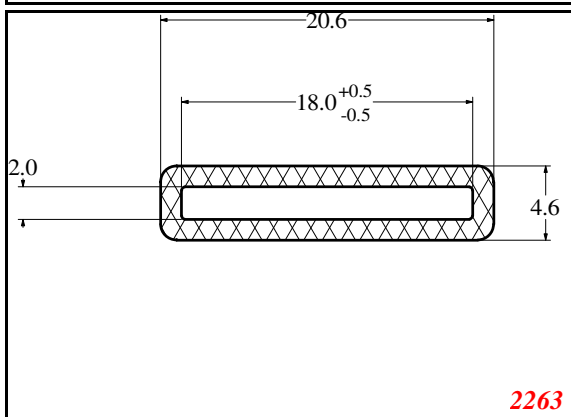

hollow strip

Contact Us:

Phone: 317-559-2220
 Fax: 317-350-1322
 Email: info@exactseal.com
 Web: www.exactseal.com

Address:

Exactseal Inc
 7601 E 88th Pl.
 Building 3B
 Indianapolis, IN 46256

hollow strip

Contact Us: