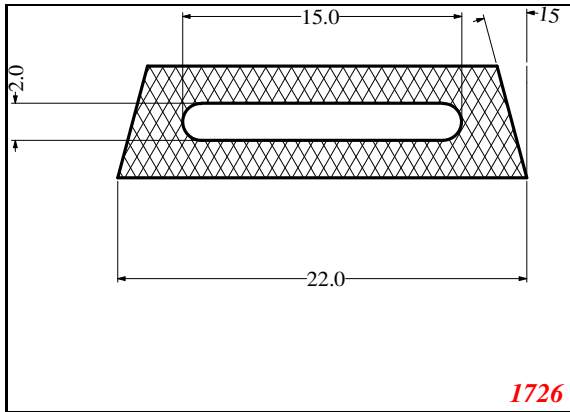

hollow strip

Contact Us:

Phone: 317-559-2220
 Fax: 317-350-1322
 Email: info@exactseal.com
 Web: www.exactseal.com

Address:

Exactseal Inc
 7601 E 88th Pl.
 Building 3B
 Indianapolis, IN 46256

hollow strip

Contact Us: