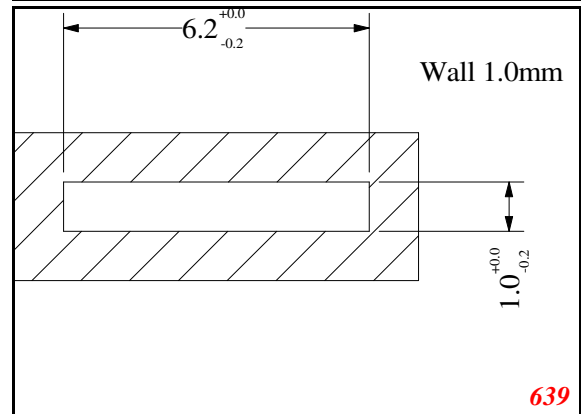

hollow strip

Contact Us:

Phone: 317-559-2220
 Fax: 317-350-1322
 Email: info@exactseal.com
 Web: www.exactseal.com

Address:

Exactseal Inc
 7601 E 88th Pl.
 Building 3B
 Indianapolis, IN 46256

hollow strip

Contact Us: