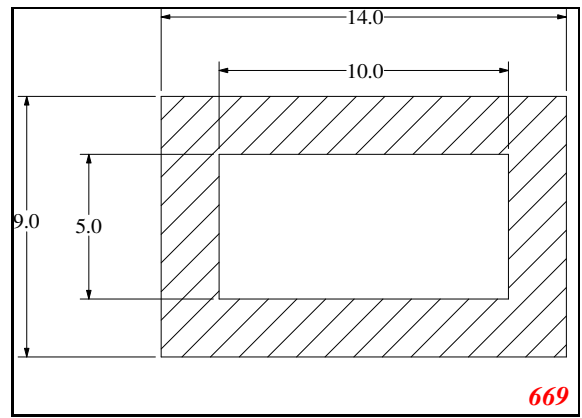

hollow strip

Contact Us:

Phone: 317-559-2220
 Fax: 317-350-1322
 Email: info@exactseal.com
 Web: www.exactseal.com

Address:

Exactseal Inc
 7601 E 88th Pl.
 Building 3B
 Indianapolis, IN 46256

hollow strip

Contact Us: