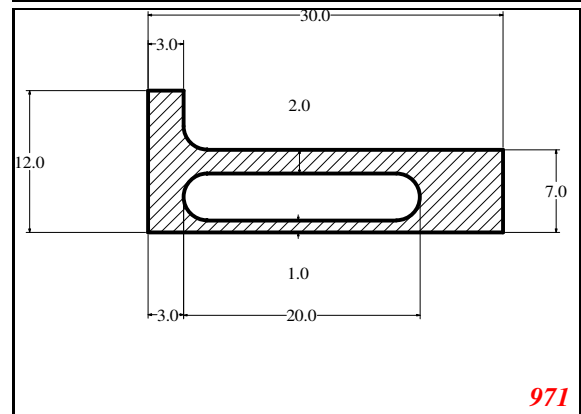

971

Contact Us:

Phone: 317-559-2220
Fax: 317-350-1322
Email: info@exactseal.com
Web: www.exactseal.com

Address:

Exactseal Inc
7601 E 88th Pl.
Building 3B
Indianapolis, IN 46256