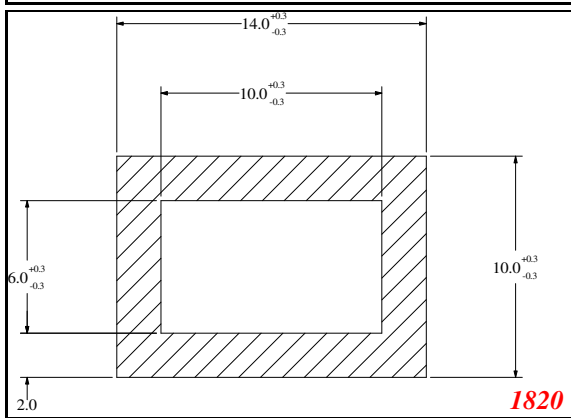

hollow strip

Contact Us:

Phone: 317-559-2220
 Fax: 317-350-1322
 Email: info@exactseal.com
 Web: www.exactseal.com

Address:

Exactseal Inc
 7601 E 88th Pl.
 Building 3B
 Indianapolis, IN 46256

hollow strip

Contact Us: