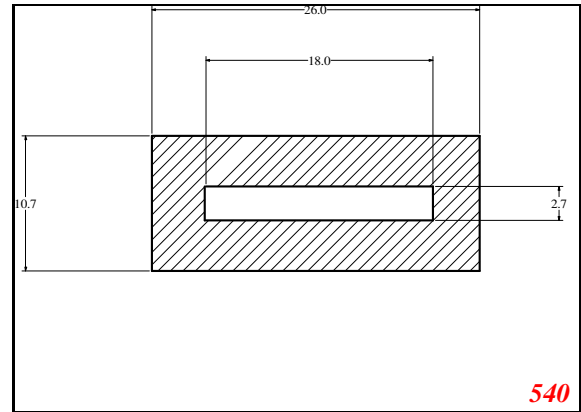

hollow strip

300

281

1945

1146

540

80

1589

971

Contact Us:

Phone: 317-559-2220
Fax: 317-350-1322
Email: info@exactseal.com
Web: www.exactseal.com

Address:

Exactseal Inc
7601 E 88th Pl.
Building 3B
Indianapolis, IN 46256