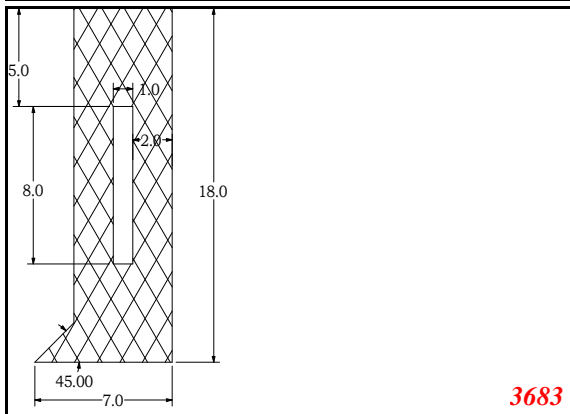

hollow strip

Contact Us:

Phone: 317-559-2220
 Fax: 317-350-1322
 Email: info@exactseal.com
 Web: www.exactseal.com

Address:

Exactseal Inc
 7601 E 88th Pl.
 Building 3B
 Indianapolis, IN 46256

hollow strip

Contact Us: