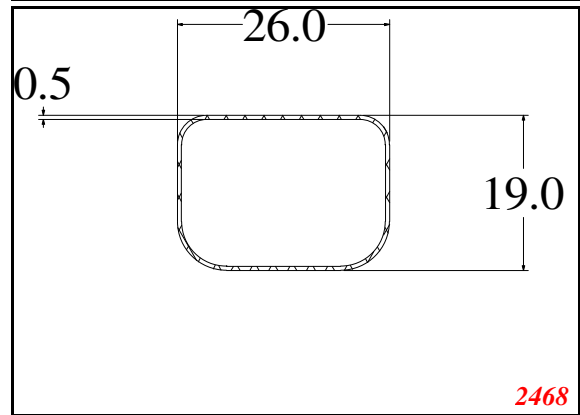

hollow strip

Contact Us:

Phone: 317-559-2220
 Fax: 317-350-1322
 Email: info@exactseal.com
 Web: www.exactseal.com

Address:

Exactseal Inc
 7601 E 88th Pl.
 Building 3B
 Indianapolis, IN 46256

hollow strip

Contact Us: