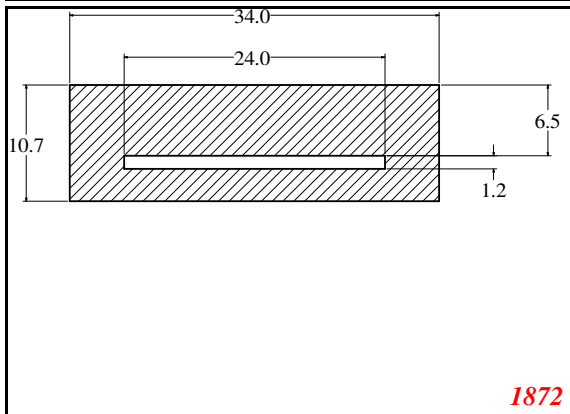

hollow strip

Contact Us:

Phone: 317-559-2220
 Fax: 317-350-1322
 Email: info@exactseal.com
 Web: www.exactseal.com

Address:

Exactseal Inc
 7601 E 88th Pl.
 Building 3B
 Indianapolis, IN 46256

hollow strip

Contact Us: