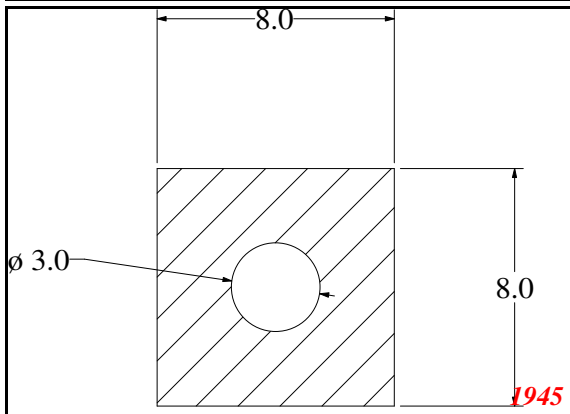

hollow strip

300

281

1945

1146

540

80

1589

971

Contact Us:

Phone: 317-559-2220
Fax: 317-350-1322
Email: info@exactseal.com
Web: www.exactseal.com

Address:

Exactseal Inc
7601 E 88th Pl.
Building 3B
Indianapolis, IN 46256