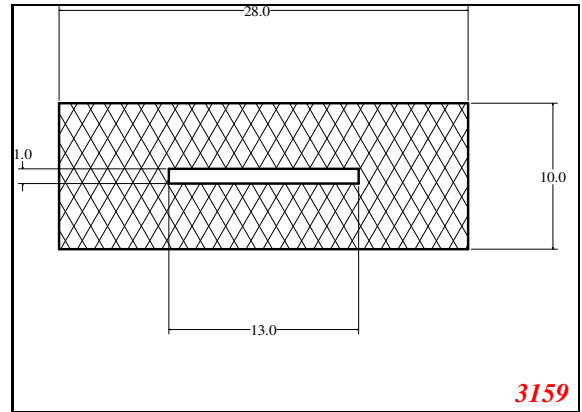

hollow strip

Contact Us:

Phone: 317-559-2220
 Fax: 317-350-1322
 Email: info@exactseal.com
 Web: www.exactseal.com

Address:

Exactseal Inc
 7601 E 88th Pl.
 Building 3B
 Indianapolis, IN 46256

hollow strip

Contact Us: