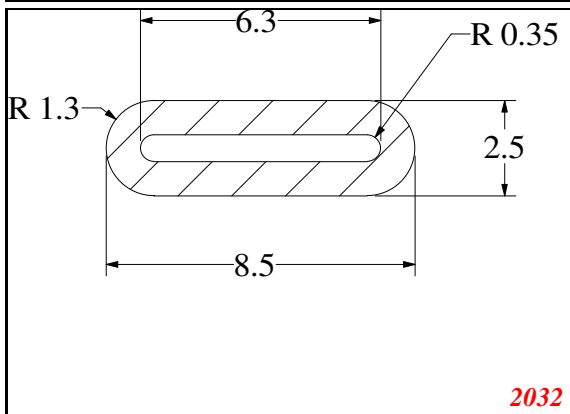

hollow strip

Contact Us:

Phone: 317-559-2220
 Fax: 317-350-1322
 Email: info@exactseal.com
 Web: www.exactseal.com

Address:

Exactseal Inc
 7601 E 88th Pl.
 Building 3B
 Indianapolis, IN 46256

hollow strip

Contact Us: