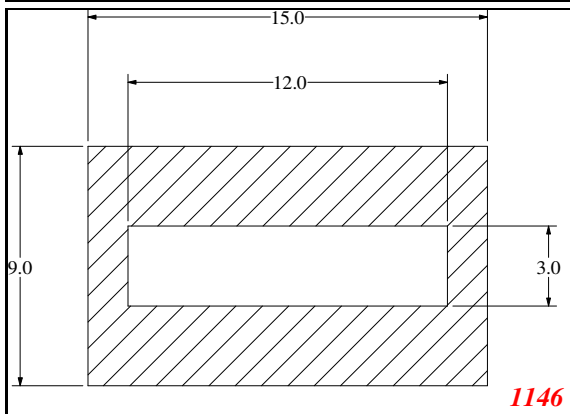

hollow strip

300

281

1945

1146

540

80

1589

971

Contact Us:

Phone: 317-559-2220
Fax: 317-350-1322
Email: info@exactseal.com
Web: www.exactseal.com

Address:

Exactseal Inc
7601 E 88th Pl.
Building 3B
Indianapolis, IN 46256