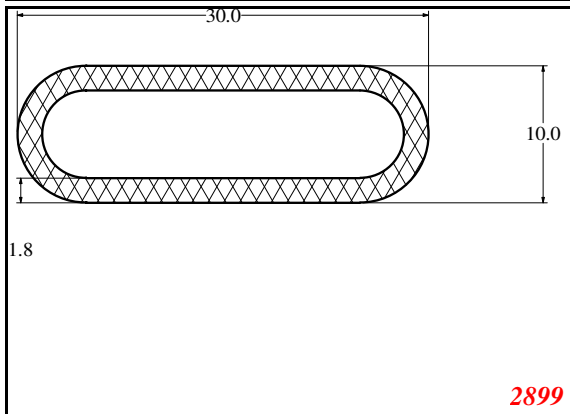

hollow strip

Contact Us:

Phone: 317-559-2220
 Fax: 317-350-1322
 Email: info@exactseal.com
 Web: www.exactseal.com

Address:

Exactseal Inc
 7601 E 88th Pl.
 Building 3B
 Indianapolis, IN 46256

hollow strip

Contact Us: