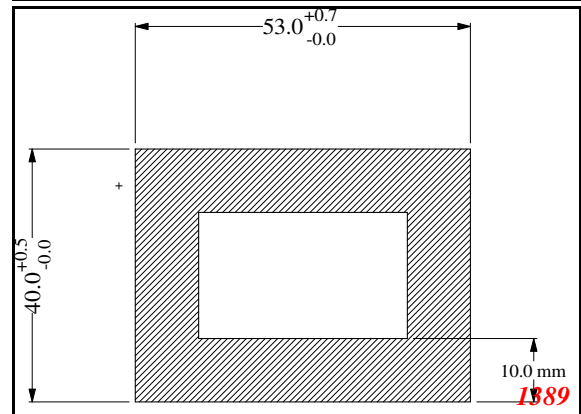

hollow strip

300

281

1945

1146

540

80

1589

971

Contact Us:

Phone: 317-559-2220
Fax: 317-350-1322
Email: info@exactseal.com
Web: www.exactseal.com

Address:

Exactseal Inc
7601 E 88th Pl.
Building 3B
Indianapolis, IN 46256