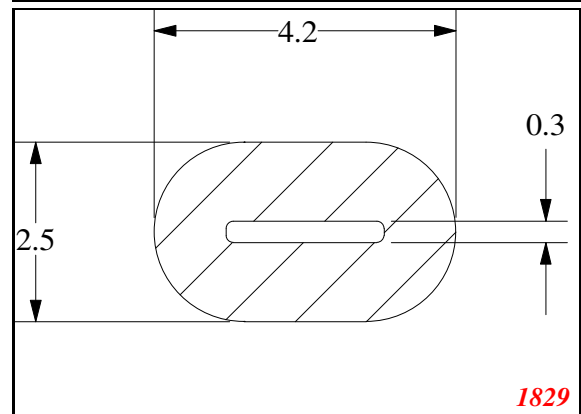

hollow strip

Contact Us:

Phone: 317-559-2220
 Fax: 317-350-1322
 Email: info@exactseal.com
 Web: www.exactseal.com

Address:

Exactseal Inc
 7601 E 88th Pl.
 Building 3B
 Indianapolis, IN 46256

hollow strip

Contact Us: