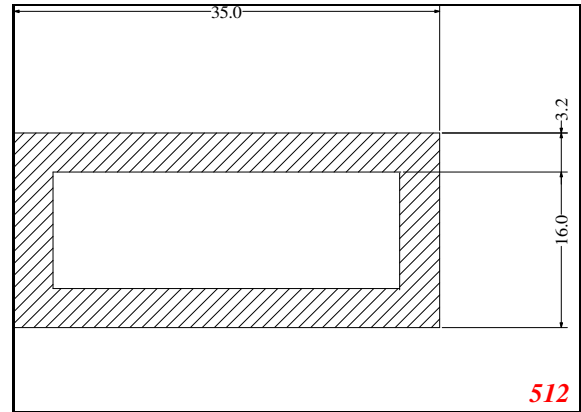

hollow strip

Contact Us:

Phone: 317-559-2220
 Fax: 317-350-1322
 Email: info@exactseal.com
 Web: www.exactseal.com

Address:

Exactseal Inc
 7601 E 88th Pl.
 Building 3B
 Indianapolis, IN 46256

hollow strip

Contact Us: