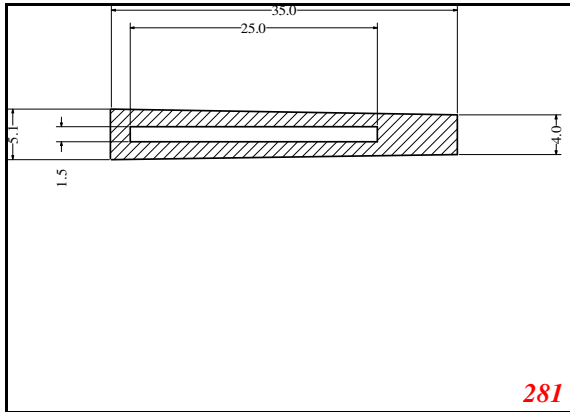

hollow strip

300

281

1945

1146

540

80

1589

971

Contact Us:

Phone: 317-559-2220
Fax: 317-350-1322
Email: info@exactseal.com
Web: www.exactseal.com

Address:

Exactseal Inc
7601 E 88th Pl.
Building 3B
Indianapolis, IN 46256