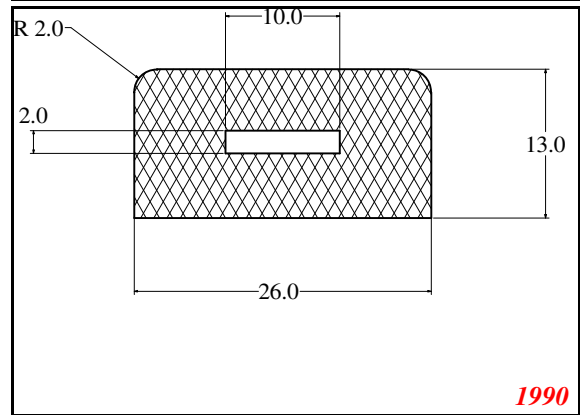

hollow strip

Contact Us:

Phone: 317-559-2220
 Fax: 317-350-1322
 Email: info@exactseal.com
 Web: www.exactseal.com

Address:

Exactseal Inc
 7601 E 88th Pl.
 Building 3B
 Indianapolis, IN 46256

hollow strip

Contact Us: