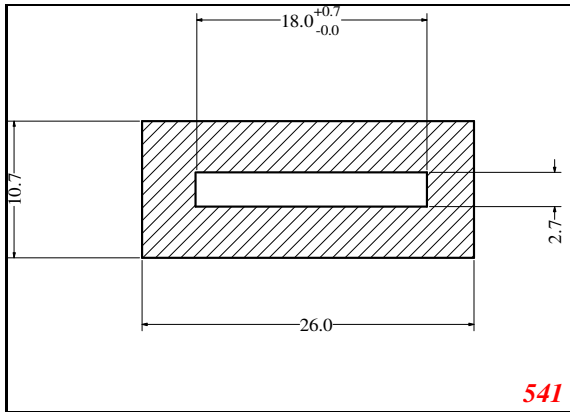

hollow strip

Contact Us:

Phone: 317-559-2220
 Fax: 317-350-1322
 Email: info@exactseal.com
 Web: www.exactseal.com

Address:

Exactseal Inc
 7601 E 88th Pl.
 Building 3B
 Indianapolis, IN 46256

hollow strip

Contact Us: