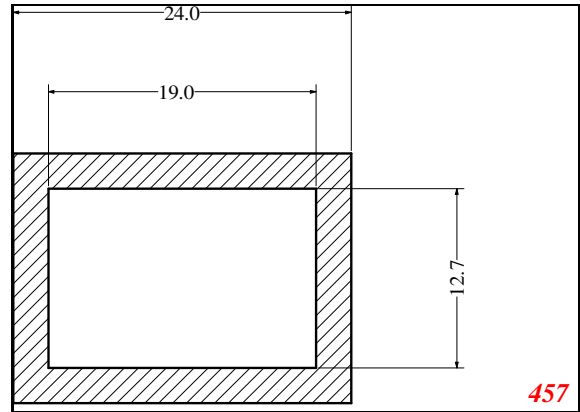

hollow strip

Contact Us:

Phone: 317-559-2220
 Fax: 317-350-1322
 Email: info@exactseal.com
 Web: www.exactseal.com

Address:

Exactseal Inc
 7601 E 88th Pl.
 Building 3B
 Indianapolis, IN 46256

hollow strip

Contact Us: