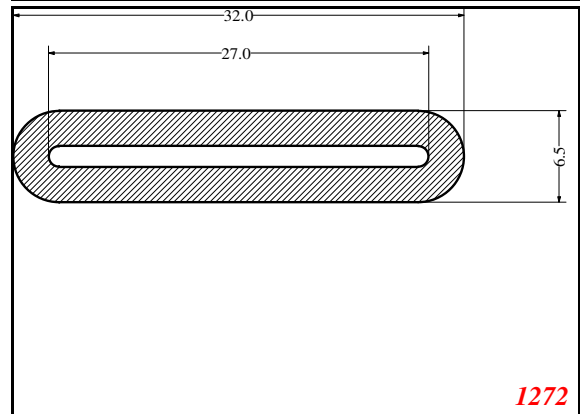

hollow strip

Contact Us:

Phone: 317-559-2220
 Fax: 317-350-1322
 Email: info@exactseal.com
 Web: www.exactseal.com

Address:

Exactseal Inc
 7601 E 88th Pl.
 Building 3B
 Indianapolis, IN 46256

hollow strip

Contact Us: