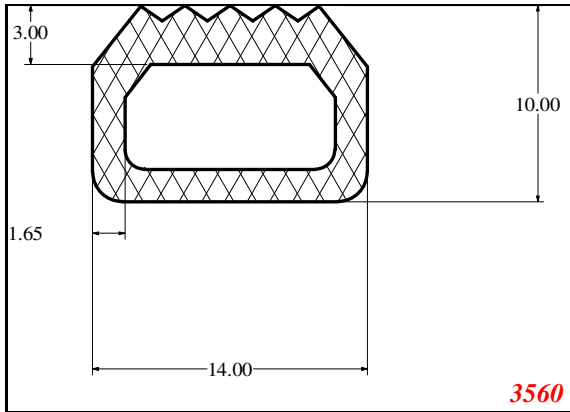

inflatable-seal

Contact Us:

Phone: 317-559-2220
Fax: 317-350-1322
Email: info@exactseal.com
Web: www.exactseal.com

Address:

Exactseal Inc
7601 E 88th Pl.
Building 3B
Indianapolis, IN 46256