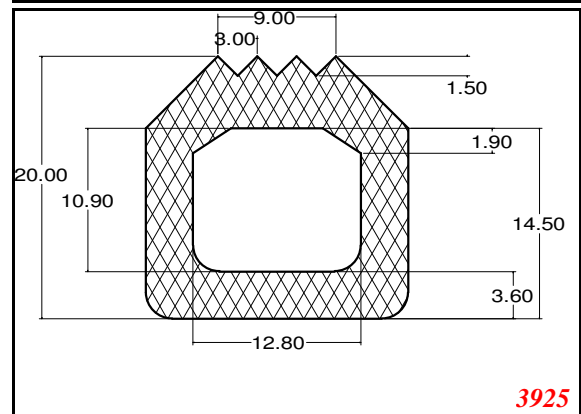

*inflatable-seal*

Contact Us:

Phone: 317-559-2220  
Fax: 317-350-1322  
Email: info@exactseal.com  
Web: www.exactseal.com

Address:

Exactseal Inc  
7601 E 88th Pl.  
Building 3B  
Indianapolis, IN 46256

*inflatable-seal*