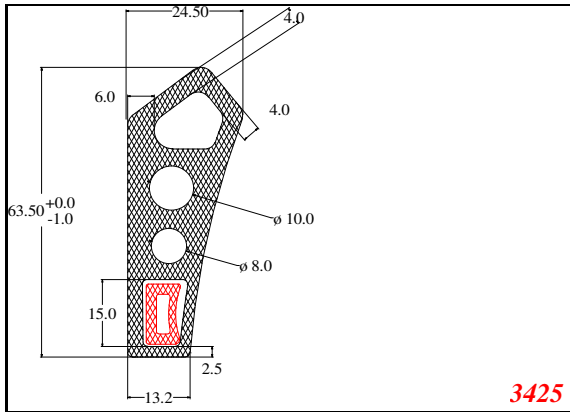

inflatable-seal

Contact Us:

Phone: 317-559-2220
Fax: 317-350-1322
Email: info@exactseal.com
Web: www.exactseal.com

Address:

Exactseal Inc
7601 E 88th Pl.
Building 3B
Indianapolis, IN 46256