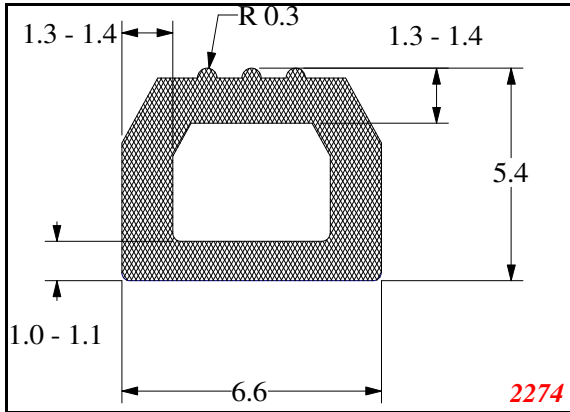

inflatable-seal

Contact Us:

Phone: 317-559-2220
Fax: 317-350-1322
Email: info@exactseal.com
Web: www.exactseal.com

Address:

Exactseal Inc
7601 E 88th Pl.
Building 3B
Indianapolis, IN 46256