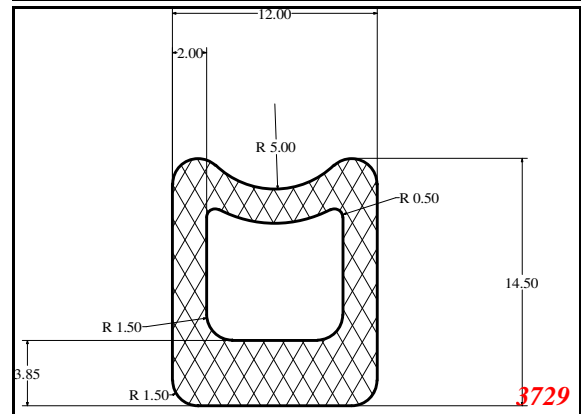

inflatable-seal

Contact Us:

Phone: 317-559-2220
Fax: 317-350-1322
Email: info@exactseal.com
Web: www.exactseal.com

Address:

Exactseal Inc
7601 E 88th Pl.
Building 3B
Indianapolis, IN 46256