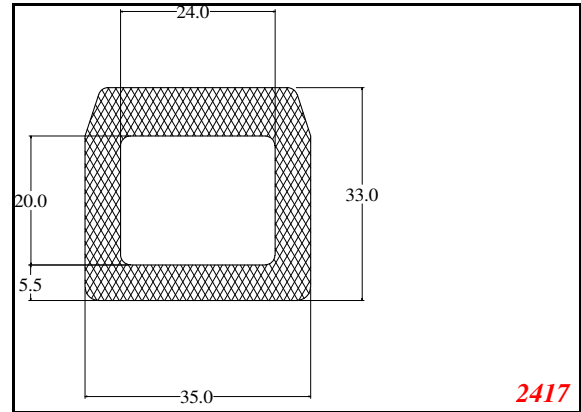

inflatable-seal

Contact Us:

Phone: 317-559-2220
Fax: 317-350-1322
Email: info@exactseal.com
Web: www.exactseal.com

Address:

Exactseal Inc
7601 E 88th Pl.
Building 3B
Indianapolis, IN 46256