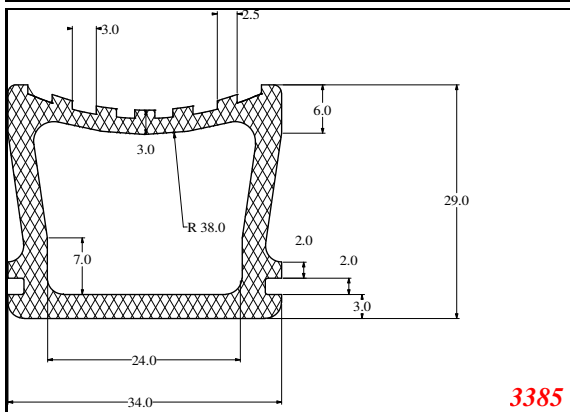

inflatable-seal

Contact Us:

Phone: 317-559-2220
Fax: 317-350-1322
Email: info@exactseal.com
Web: www.exactseal.com

Address:

Exactseal Inc
7601 E 88th Pl.
Building 3B
Indianapolis, IN 46256