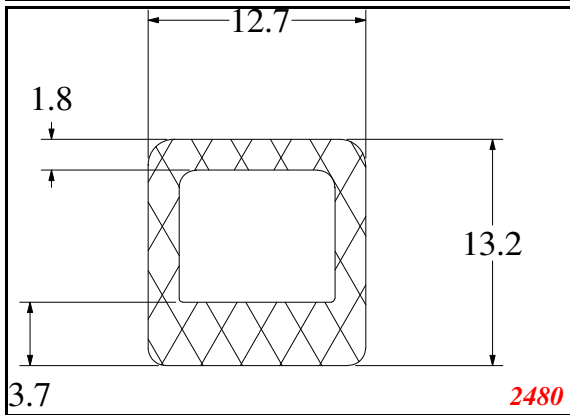

*inflatable-seal*

Contact Us:

Phone: 317-559-2220  
Fax: 317-350-1322  
Email: info@exactseal.com  
Web: www.exactseal.com

Address:

Exactseal Inc  
7601 E 88th Pl.  
Building 3B  
Indianapolis, IN 46256

*inflatable-seal*