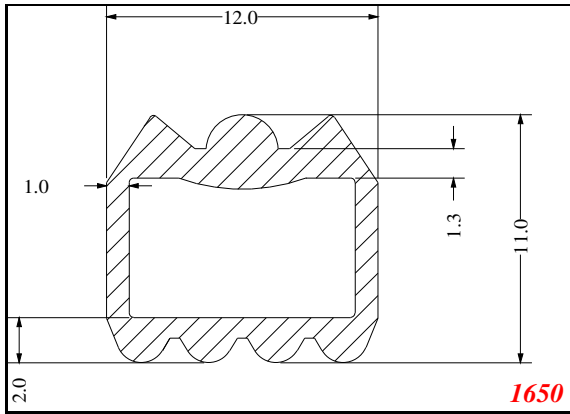

*inflatable-seal*

Contact Us:

Phone: 317-559-2220  
Fax: 317-350-1322  
Email: info@exactseal.com  
Web: www.exactseal.com

Address:

Exactseal Inc  
7601 E 88th Pl.  
Building 3B  
Indianapolis, IN 46256

*inflatable-seal*