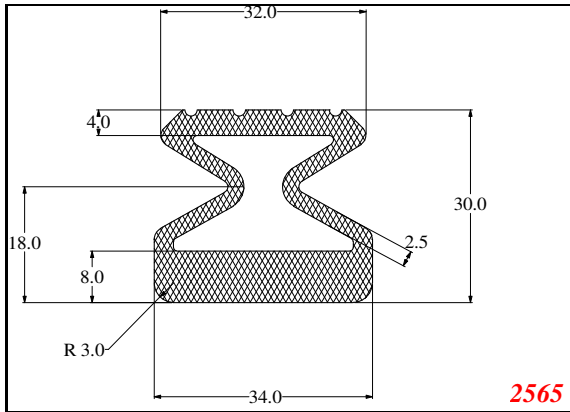

inflatable-seal

Contact Us:

Phone: 317-559-2220
Fax: 317-350-1322
Email: info@exactseal.com
Web: www.exactseal.com

Address:

Exactseal Inc
7601 E 88th Pl.
Building 3B
Indianapolis, IN 46256