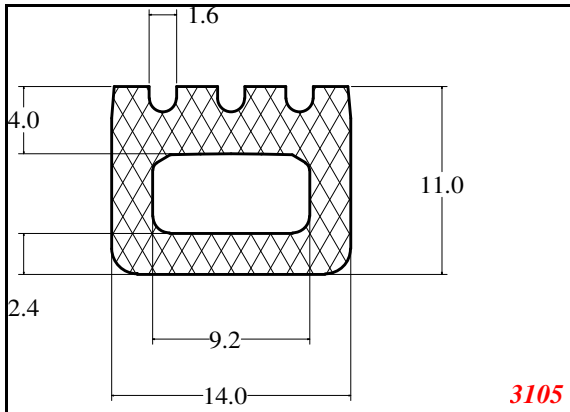

inflatable-seal

Contact Us:

Phone: 317-559-2220
Fax: 317-350-1322
Email: info@exactseal.com
Web: www.exactseal.com

Address:

Exactseal Inc
7601 E 88th Pl.
Building 3B
Indianapolis, IN 46256