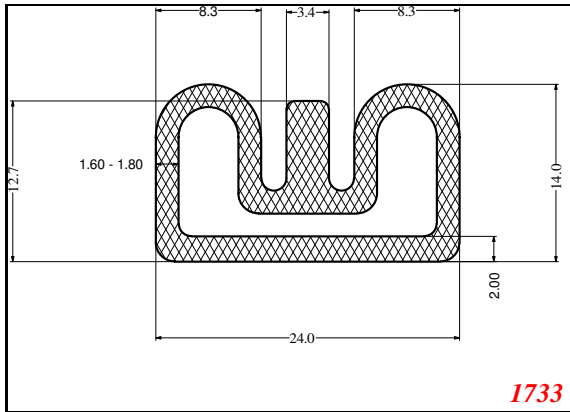

inflatable-seal

Contact Us:

Phone: 317-559-2220
Fax: 317-350-1322
Email: info@exactseal.com
Web: www.exactseal.com

Address:

Exactseal Inc
7601 E 88th Pl.
Building 3B
Indianapolis, IN 46256