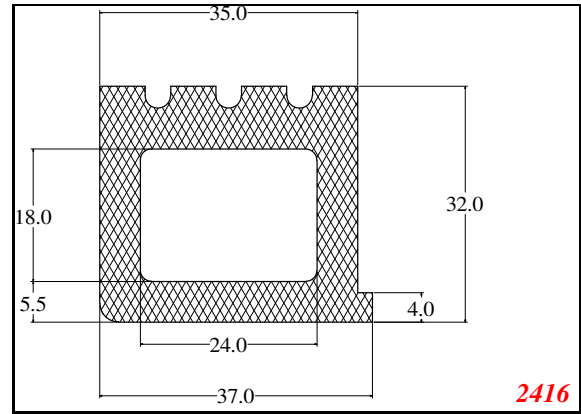

*inflatable-seal*

Contact Us:

Phone: 317-559-2220  
Fax: 317-350-1322  
Email: info@exactseal.com  
Web: www.exactseal.com

Address:

Exactseal Inc  
7601 E 88th Pl.  
Building 3B  
Indianapolis, IN 46256

*inflatable-seal*