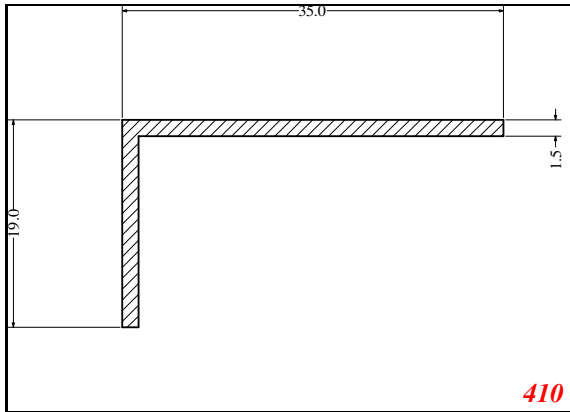

L-Section

Contact Us:

Phone: 317-559-2220
 Fax: 317-350-1322
 Email: info@exactseal.com
 Web: www.exactseal.com

Address:

Exactseal Inc
 7601 E 88th Pl.
 Building 3B
 Indianapolis, IN 46256

L-Section

Contact Us: