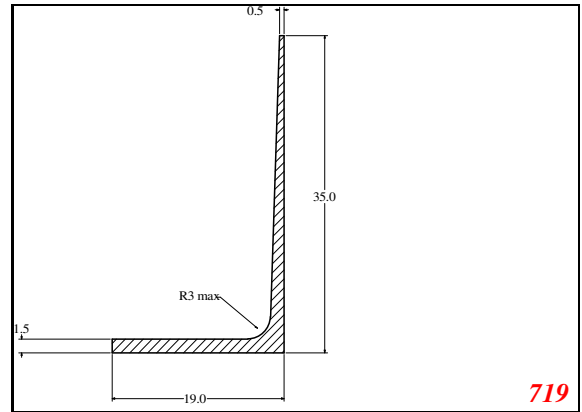

L-Section

Contact Us:

Phone: 317-559-2220
 Fax: 317-350-1322
 Email: info@exactseal.com
 Web: www.exactseal.com

Address:

Exactseal Inc
 7601 E 88th Pl.
 Building 3B
 Indianapolis, IN 46256

L-Section

Contact Us: