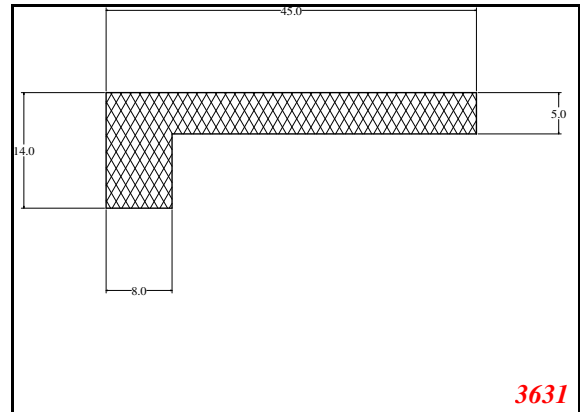

L-Section

Contact Us:

Phone: 317-559-2220
Fax: 317-350-1322
Email: info@exactseal.com
Web: www.exactseal.com

Address:

Exactseal Inc
7601 E 88th Pl.
Building 3B
Indianapolis, IN 46256