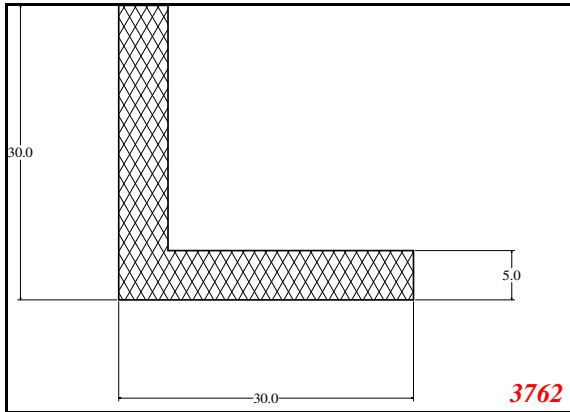

L-Section

Contact Us:

Phone: 317-559-2220
 Fax: 317-350-1322
 Email: info@exactseal.com
 Web: www.exactseal.com

Address:

Exactseal Inc
 7601 E 88th Pl.
 Building 3B
 Indianapolis, IN 46256

L-Section

Contact Us: