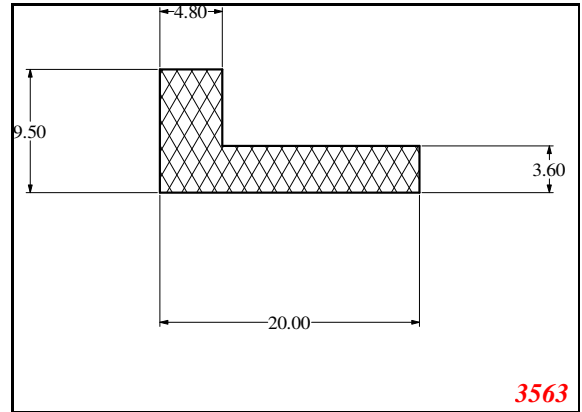

L-Section

Contact Us:

Phone: 317-559-2220
 Fax: 317-350-1322
 Email: info@exactseal.com
 Web: www.exactseal.com

Address:

Exactseal Inc
 7601 E 88th Pl.
 Building 3B
 Indianapolis, IN 46256

L-Section

Contact Us: