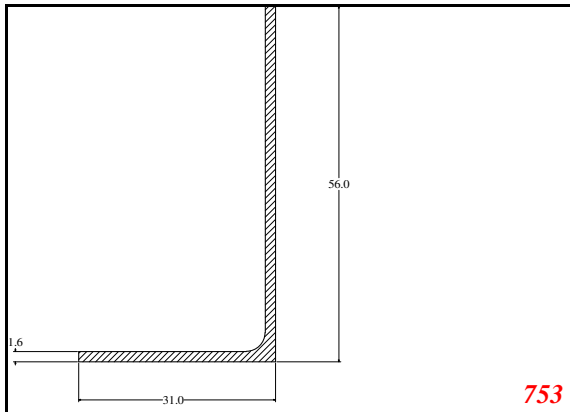

L-Section

Contact Us:

Phone: 317-559-2220
 Fax: 317-350-1322
 Email: info@exactseal.com
 Web: www.exactseal.com

Address:

Exactseal Inc
 7601 E 88th Pl.
 Building 3B
 Indianapolis, IN 46256

L-Section

Contact Us: