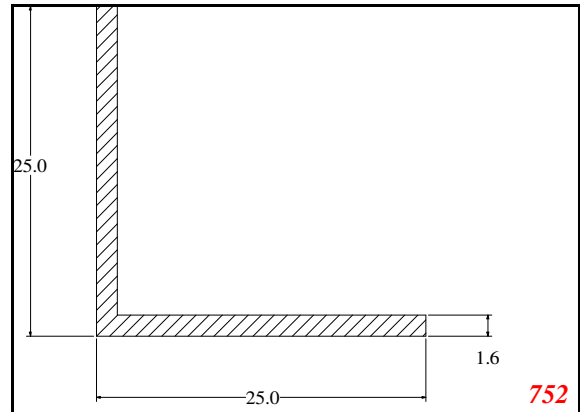

L-Section

Contact Us:

Phone: 317-559-2220
 Fax: 317-350-1322
 Email: info@exactseal.com
 Web: www.exactseal.com

Address:

Exactseal Inc
 7601 E 88th Pl.
 Building 3B
 Indianapolis, IN 46256

L-Section

Contact Us: