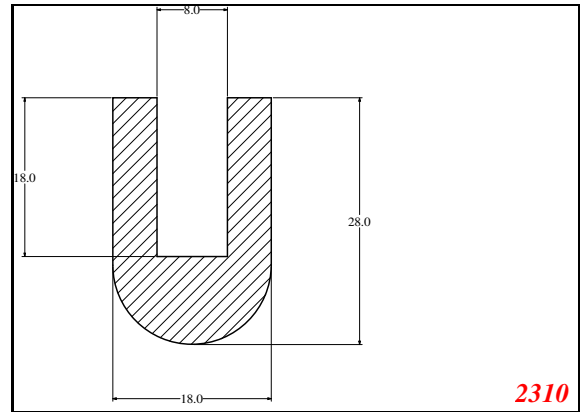

Address:

Exactseal Inc
 7601 E 88th Pl.
 Building 3B
 Indianapolis, IN 46256

U-Large

1668

2096

3436

3182

2310