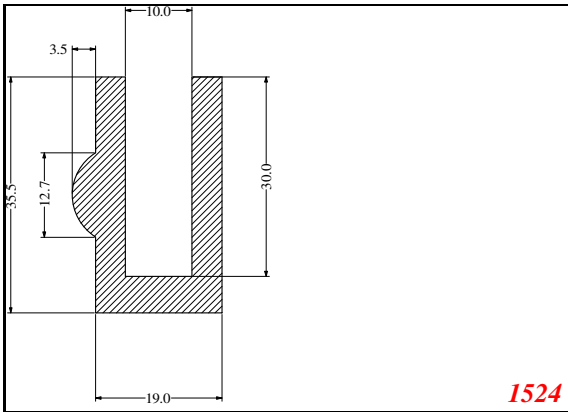

U-Large

1524