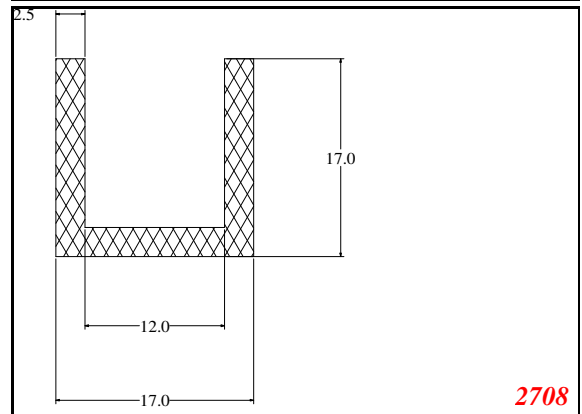

U-Large

Contact Us:

Phone: 317-559-2220
Fax: 317-350-1322
Email: info@exactseal.com
Web: www.exactseal.com

Address:

Exactseal Inc
7601 E 88th Pl.
Building 3B
Indianapolis, IN 46256