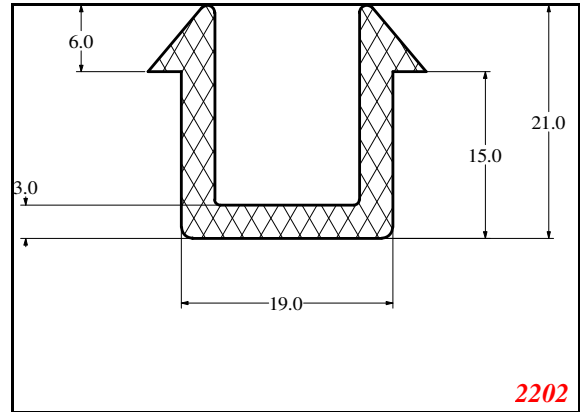

U-Large

Contact Us:

Phone: 317-559-2220
Fax: 317-350-1322
Email: info@exactseal.com
Web: www.exactseal.com

Address:

Exactseal Inc
7601 E 88th Pl.
Building 3B
Indianapolis, IN 46256