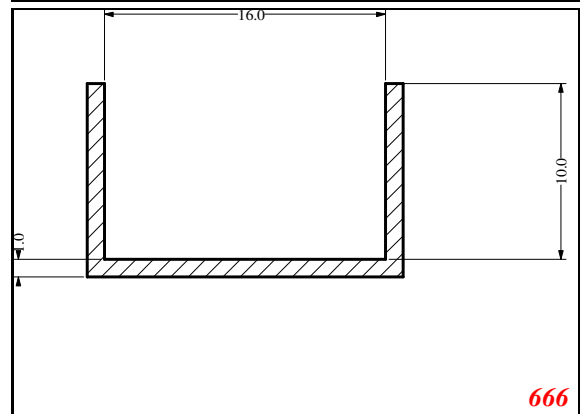

876

932

Die Modified on 19/12/97
Height Increased to 9.0mm Legs thickened 1mm channel reduced to 15mm

1280

2850

3265

666

Contact Us: