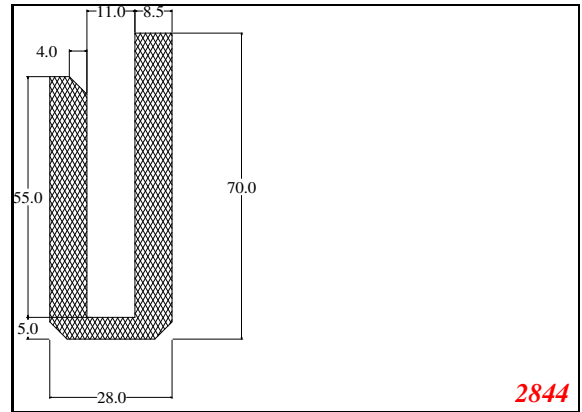

U-Large

Contact Us:

Phone: 317-559-2220
Fax: 317-350-1322
Email: info@exactseal.com
Web: www.exactseal.com

Address:

Exactseal Inc
7601 E 88th Pl.
Building 3B
Indianapolis, IN 46256