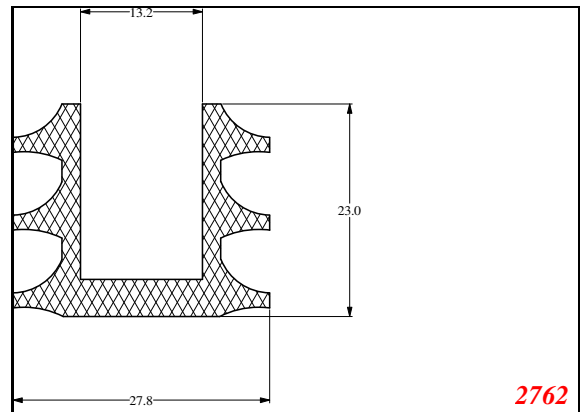

1622

2762

Contact Us:

Phone: 317-559-2220
Fax: 317-350-1322
Email: info@exactseal.com
Web: www.exactseal.com

Address:

Exactseal Inc
7601 E 88th Pl.
Building 3B
Indianapolis, IN 46256