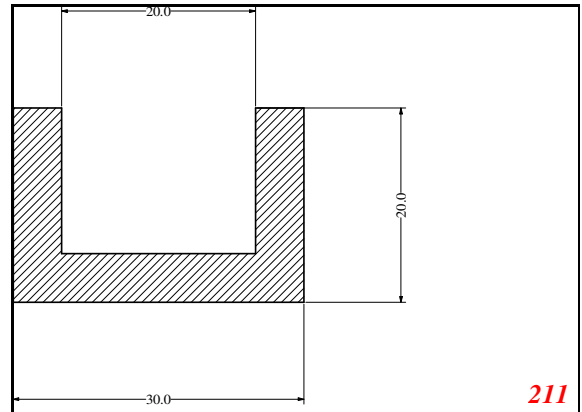

U-Large

Contact Us:

Phone: 317-559-2220
Fax: 317-350-1322
Email: info@exactseal.com
Web: www.exactseal.com

Address:

Exactseal Inc
7601 E 88th Pl.
Building 3B
Indianapolis, IN 46256