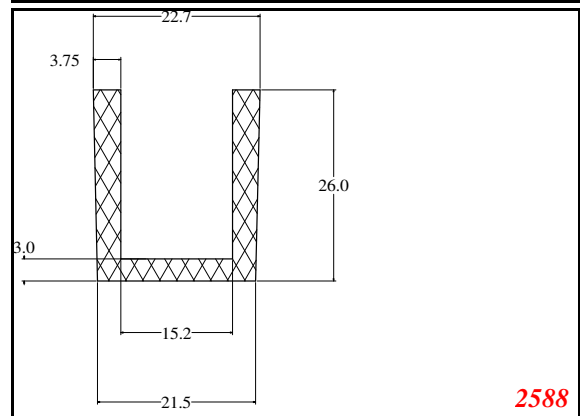

U-Large

Contact Us:

Phone: 317-559-2220
Fax: 317-350-1322
Email: info@exactseal.com
Web: www.exactseal.com

Address:

Exactseal Inc
7601 E 88th Pl.
Building 3B
Indianapolis, IN 46256