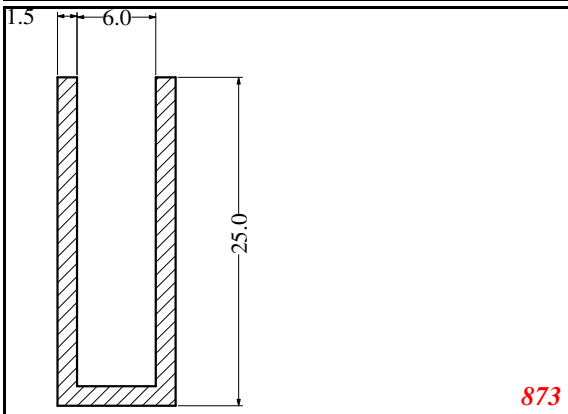

U-Large

Contact Us:

Phone: 317-559-2220
Fax: 317-350-1322
Email: info@exactseal.com
Web: www.exactseal.com

Address:

Exactseal Inc
7601 E 88th Pl.
Building 3B
Indianapolis, IN 46256