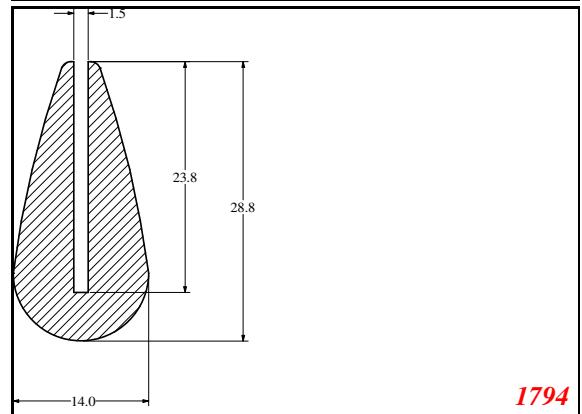

U-Large

363

163

481

482

2016

2345

1794

53

Contact Us:

Phone: 317-559-2220
Fax: 317-350-1322
Email: info@exactseal.com
Web: www.exactseal.com

Address:

Exactseal Inc
7601 E 88th Pl.
Building 3B
Indianapolis, IN 46256