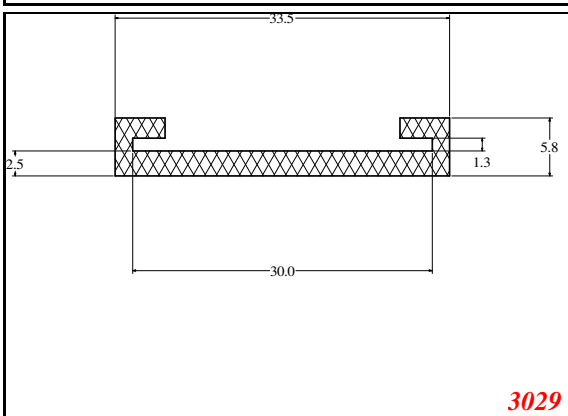

U-Large

Contact Us:

Phone: 317-559-2220
Fax: 317-350-1322
Email: info@exactseal.com
Web: www.exactseal.com

Address:

Exactseal Inc
7601 E 88th Pl.
Building 3B
Indianapolis, IN 46256