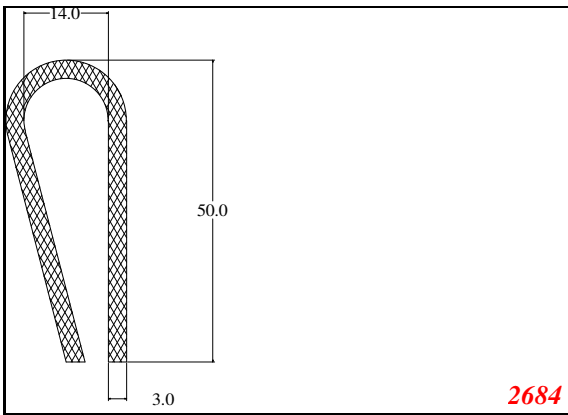

U-Large

Contact Us:

Phone: 317-559-2220
Fax: 317-350-1322
Email: info@exactseal.com
Web: www.exactseal.com

Address:

Exactseal Inc
7601 E 88th Pl.
Building 3B
Indianapolis, IN 46256