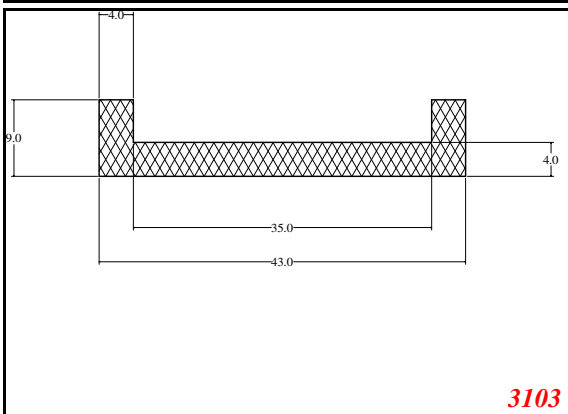

U-Large

Contact Us:

Phone: 317-559-2220
Fax: 317-350-1322
Email: info@exactseal.com
Web: www.exactseal.com

Address:

Exactseal Inc
7601 E 88th Pl.
Building 3B
Indianapolis, IN 46256