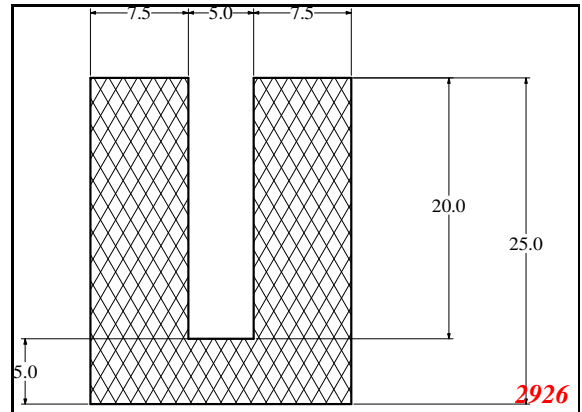

U-Large

Contact Us:

Phone: 317-559-2220
Fax: 317-350-1322
Email: info@exactseal.com
Web: www.exactseal.com

Address:

Exactseal Inc
7601 E 88th Pl.
Building 3B
Indianapolis, IN 46256