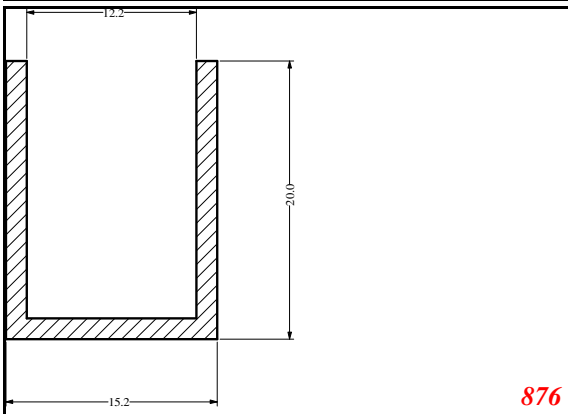

876

932

Die Modified on 19/12/97
Height Increased to 9.0mm Legs thickened 1mm channel reduced to 15mm

1280

2850

3265

666

Contact Us: