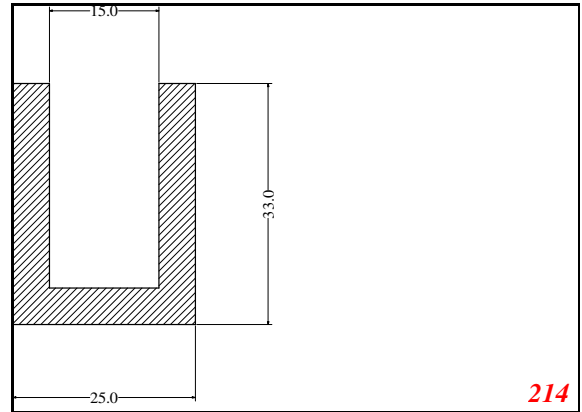

U-Large

Contact Us:

Phone: 317-559-2220
Fax: 317-350-1322
Email: info@exactseal.com
Web: www.exactseal.com

Address:

Exactseal Inc
7601 E 88th Pl.
Building 3B
Indianapolis, IN 46256