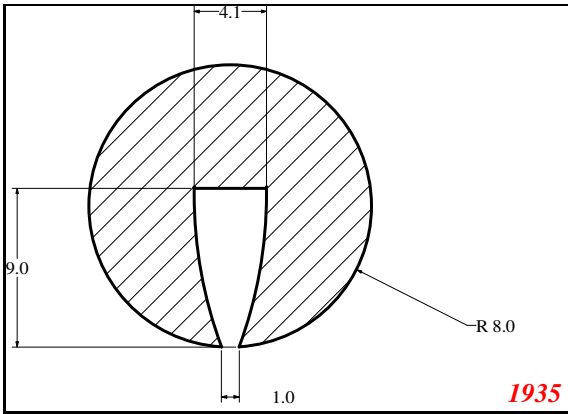

U-Large

Contact Us:

Phone: 317-559-2220
Fax: 317-350-1322
Email: info@exactseal.com
Web: www.exactseal.com

Address:

Exactseal Inc
7601 E 88th Pl.
Building 3B
Indianapolis, IN 46256