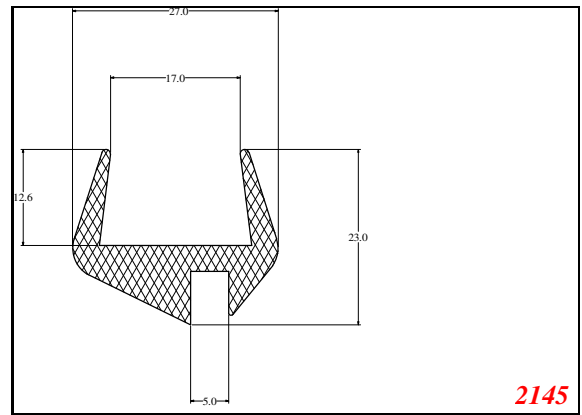

U-Large

Contact Us:

Phone: 317-559-2220
Fax: 317-350-1322
Email: info@exactseal.com
Web: www.exactseal.com

Address:

Exactseal Inc
7601 E 88th Pl.
Building 3B
Indianapolis, IN 46256