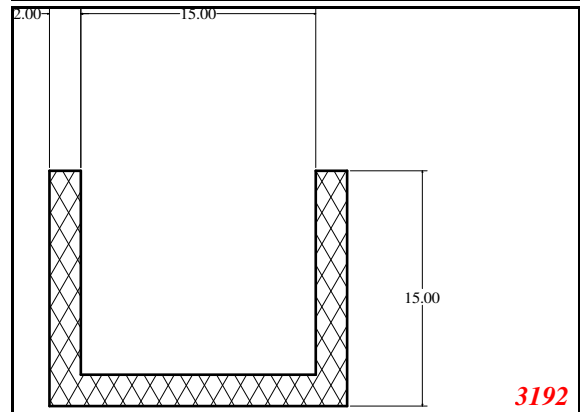

U-Large

Contact Us:

Phone: 317-559-2220
Fax: 317-350-1322
Email: info@exactseal.com
Web: www.exactseal.com

Address:

Exactseal Inc
7601 E 88th Pl.
Building 3B
Indianapolis, IN 46256