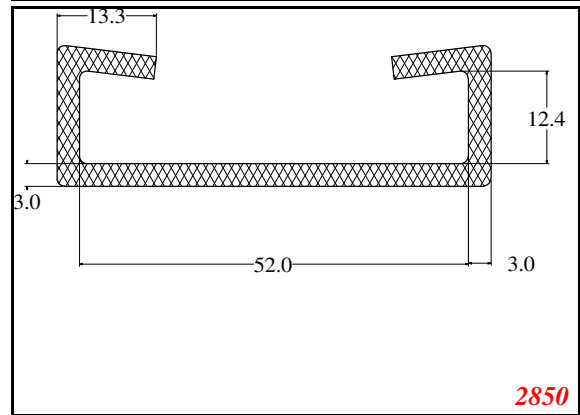

876

932

Die Modified on 19/12/97
Height Increased to 9.0mm Legs thickened 1mm channel reduced to 15mm

1280

2850

3265

666

Contact Us: