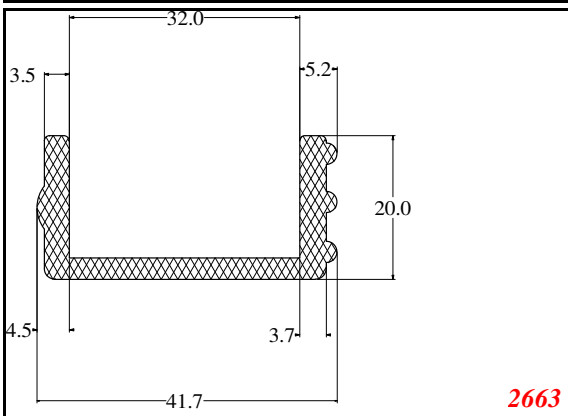

U-Large

Contact Us:

Phone: 317-559-2220
Fax: 317-350-1322
Email: info@exactseal.com
Web: www.exactseal.com

Address:

Exactseal Inc
7601 E 88th Pl.
Building 3B
Indianapolis, IN 46256