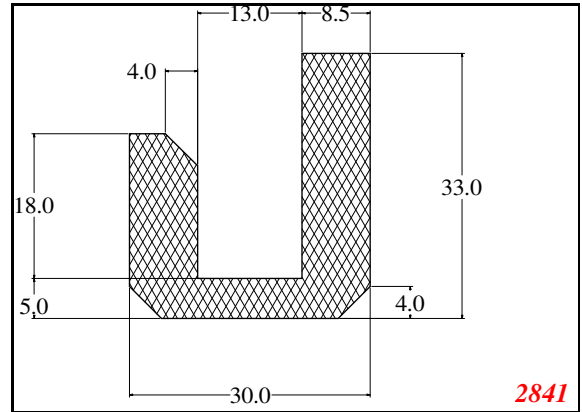

U-Large

Contact Us:

Phone: 317-559-2220
Fax: 317-350-1322
Email: info@exactseal.com
Web: www.exactseal.com

Address:

Exactseal Inc
7601 E 88th Pl.
Building 3B
Indianapolis, IN 46256