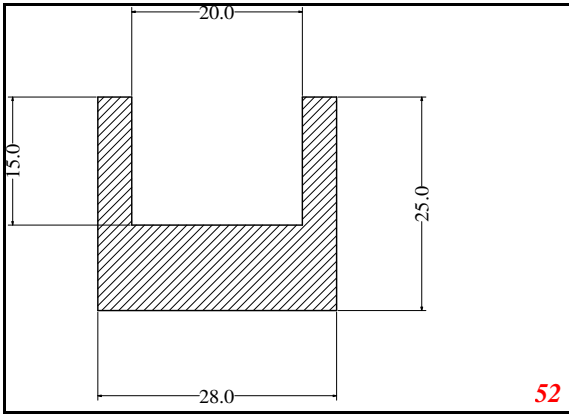

U-Large

Contact Us:

Phone: 317-559-2220
Fax: 317-350-1322
Email: info@exactseal.com
Web: www.exactseal.com

Address:

Exactseal Inc
7601 E 88th Pl.
Building 3B
Indianapolis, IN 46256