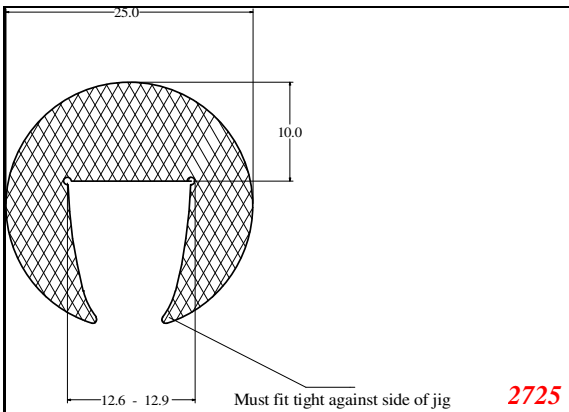

U-Large

Contact Us:

Phone: 317-559-2220
Fax: 317-350-1322
Email: info@exactseal.com
Web: www.exactseal.com

Address:

Exactseal Inc
7601 E 88th Pl.
Building 3B
Indianapolis, IN 46256