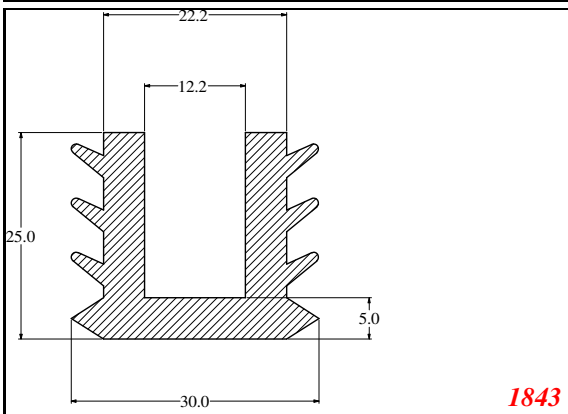

U-Large

Contact Us:

Phone: 317-559-2220
Fax: 317-350-1322
Email: info@exactseal.com
Web: www.exactseal.com

Address:

Exactseal Inc
7601 E 88th Pl.
Building 3B
Indianapolis, IN 46256