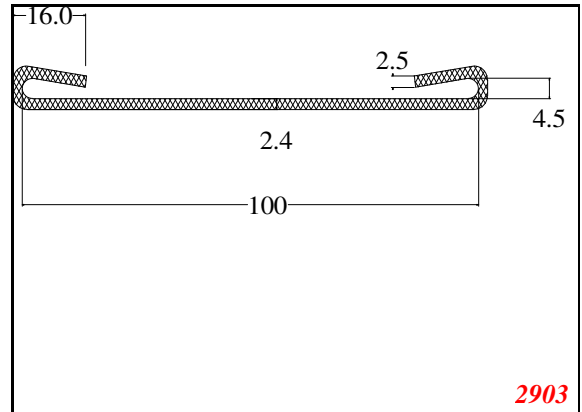

U-Large

3384

2924

3484

1259

Fits on the inside of clamp (in Nigel's Office)
Coil Tightly with base on the inside.

867

3472

2903

662

Contact Us:

Phone: 317-559-2220
Fax: 317-350-1322
Email: info@exactseal.com
Web: www.exactseal.com

Address:

Exactseal Inc
7601 E 88th Pl.
Building 3B
Indianapolis, IN 46256