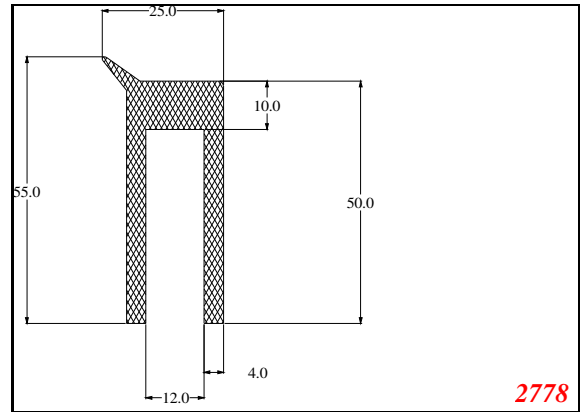

U-Large

2778

Contact Us:

Phone: 317-559-2220
Fax: 317-350-1322
Email: info@exactseal.com
Web: www.exactseal.com

Address:

Exactseal Inc
7601 E 88th Pl.
Building 3B
Indianapolis, IN 46256