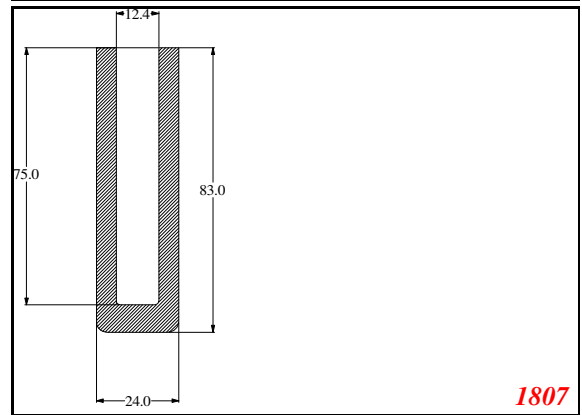

U-Large

Contact Us:

Phone: 317-559-2220
Fax: 317-350-1322
Email: info@exactseal.com
Web: www.exactseal.com

Address:

Exactseal Inc
7601 E 88th Pl.
Building 3B
Indianapolis, IN 46256