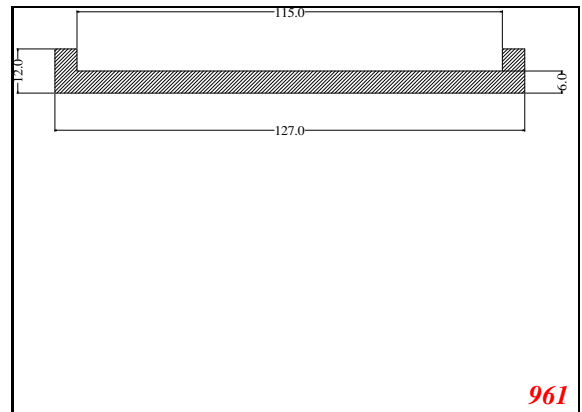

U-Large

Contact Us:

Phone: 317-559-2220
Fax: 317-350-1322
Email: info@exactseal.com
Web: www.exactseal.com

Address:

Exactseal Inc
7601 E 88th Pl.
Building 3B
Indianapolis, IN 46256