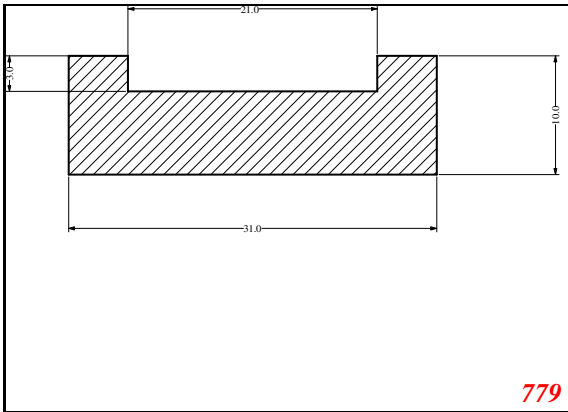

U-Large

Contact Us:

Phone: 317-559-2220
Fax: 317-350-1322
Email: info@exactseal.com
Web: www.exactseal.com

Address:

Exactseal Inc
7601 E 88th Pl.
Building 3B
Indianapolis, IN 46256