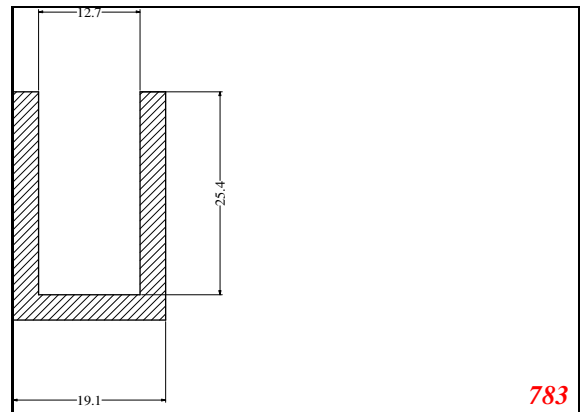

U-Large

EXACT SEAL

Contact Us:

Phone: 317-559-2220
Fax: 317-350-1322
Email: info@exactseal.com
Web: www.exactseal.com

Address:

Exactseal Inc
7601 E 88th Pl.
Building 3B
Indianapolis, IN 46256