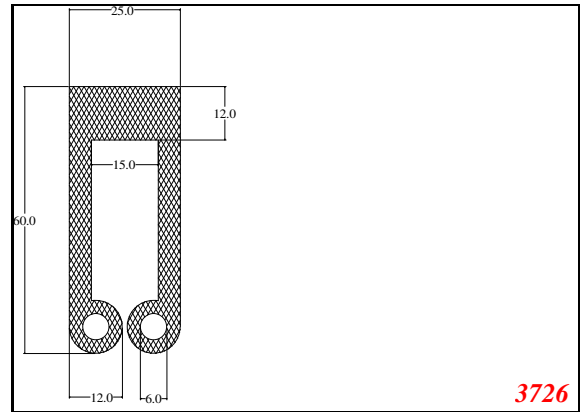

U-Large

Contact Us:

Phone: 317-559-2220
Fax: 317-350-1322
Email: info@exactseal.com
Web: www.exactseal.com

Address:

Exactseal Inc
7601 E 88th Pl.
Building 3B
Indianapolis, IN 46256