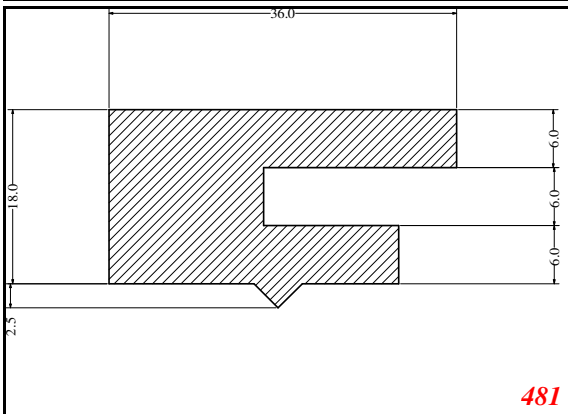

Address:

Exactseal Inc
 7601 E 88th Pl.
 Building 3B
 Indianapolis, IN 46256

U-Large

363

163

481

482

2016