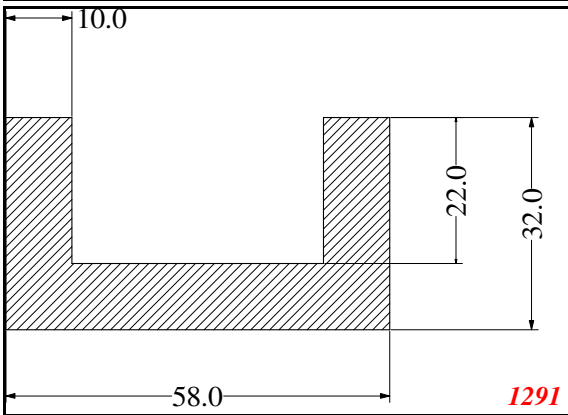

U-Large

1524

1291

876

932

Die Modified on 19/12/97
Height Increased to 9.0mm Legs thickened 1mm channel reduced to 15mm

1280

2850

3265

666

Contact Us:

Phone: 317-559-2220
Fax: 317-350-1322
Email: info@exactseal.com
Web: www.exactseal.com

Address:

Exactseal Inc
7601 E 88th Pl.
Building 3B
Indianapolis, IN 46256