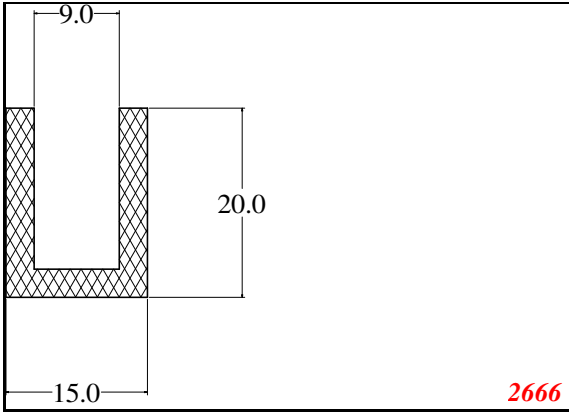

U-Large

Contact Us:

Phone: 317-559-2220
Fax: 317-350-1322
Email: info@exactseal.com
Web: www.exactseal.com

Address:

Exactseal Inc
7601 E 88th Pl.
Building 3B
Indianapolis, IN 46256

U-Large

Contact Us:

Phone: 317-559-2220
 Fax: 317-350-1322
 Email: info@exactseal.com
 Web: www.exactseal.com