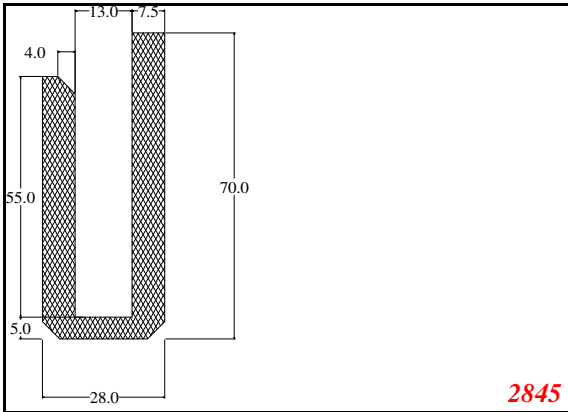

U-Large

Contact Us:

Phone: 317-559-2220
Fax: 317-350-1322
Email: info@exactseal.com
Web: www.exactseal.com

Address:

Exactseal Inc
7601 E 88th Pl.
Building 3B
Indianapolis, IN 46256