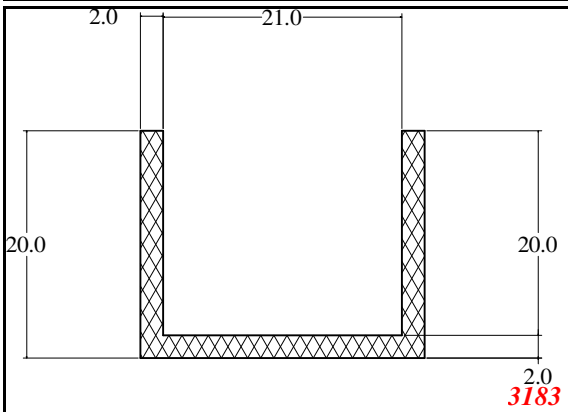

U-Large

Contact Us:

Phone: 317-559-2220
Fax: 317-350-1322
Email: info@exactseal.com
Web: www.exactseal.com

Address:

Exactseal Inc
7601 E 88th Pl.
Building 3B
Indianapolis, IN 46256