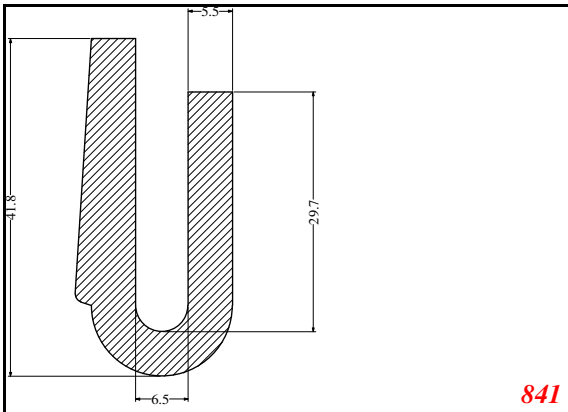

U-Large

Contact Us:

Phone: 317-559-2220
Fax: 317-350-1322
Email: info@exactseal.com
Web: www.exactseal.com

Address:

Exactseal Inc
7601 E 88th Pl.
Building 3B
Indianapolis, IN 46256