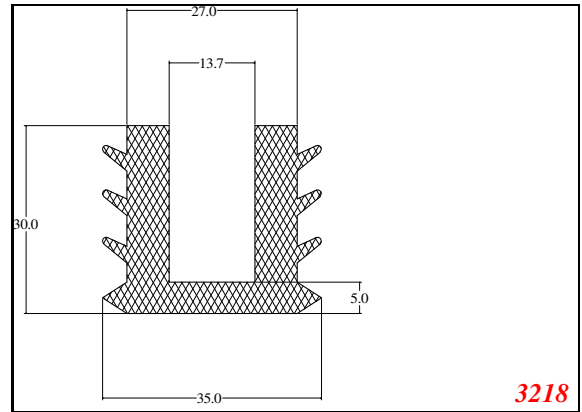

U-Large

EXACT SEAL

Contact Us:

Phone: 317-559-2220
Fax: 317-350-1322
Email: info@exactseal.com
Web: www.exactseal.com

Address:

Exactseal Inc
7601 E 88th Pl.
Building 3B
Indianapolis, IN 46256