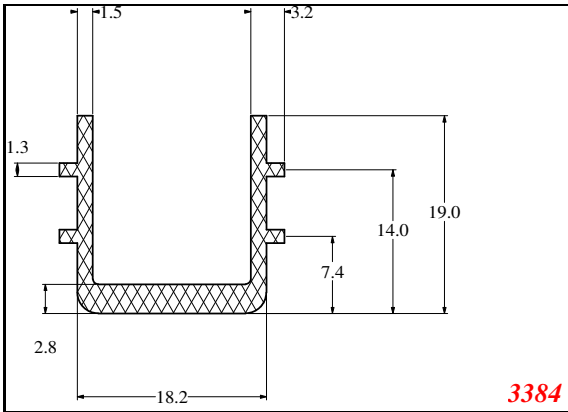

U-Large

3384