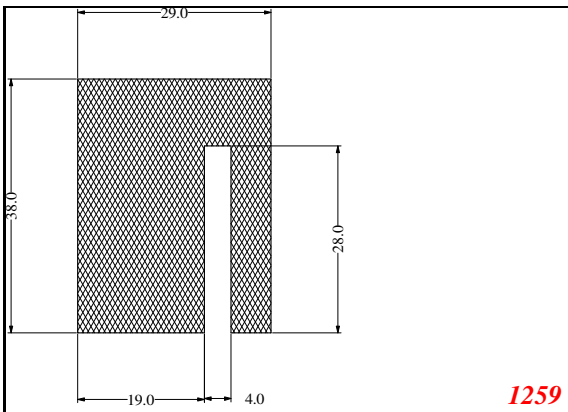

U-Large

3384

2924

3484

1259

Fits on the inside of clamp (in Nigel's Office)
Coil Tightly with base on the inside.

867

3472

2903

662

Contact Us:

Phone: 317-559-2220
Fax: 317-350-1322
Email: info@exactseal.com
Web: www.exactseal.com

Address:

Exactseal Inc
7601 E 88th Pl.
Building 3B
Indianapolis, IN 46256