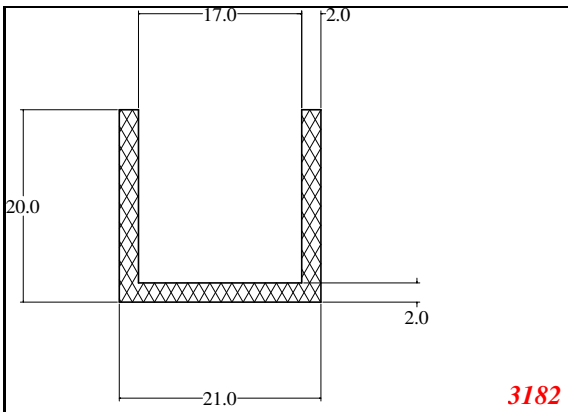

U-Large

3436

3182

Contact Us:

Phone: 317-559-2220
Fax: 317-350-1322
Email: info@exactseal.com
Web: www.exactseal.com

Address:

Exactseal Inc
7601 E 88th Pl.
Building 3B
Indianapolis, IN 46256