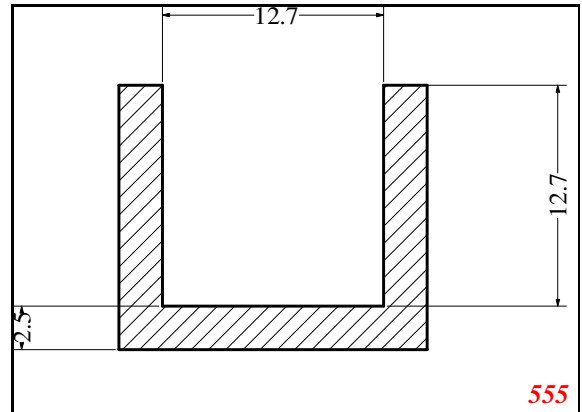

U-Large

EXACT SEAL

Contact Us:

Phone: 317-559-2220
Fax: 317-350-1322
Email: info@exactseal.com
Web: www.exactseal.com

Address:

Exactseal Inc
7601 E 88th Pl.
Building 3B
Indianapolis, IN 46256