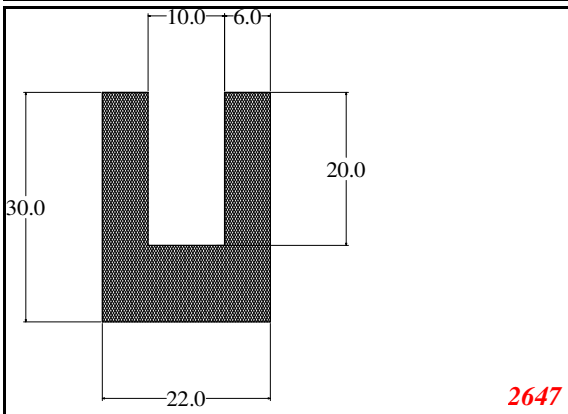

U-Large

Contact Us:

Phone: 317-559-2220
Fax: 317-350-1322
Email: info@exactseal.com
Web: www.exactseal.com

Address:

Exactseal Inc
7601 E 88th Pl.
Building 3B
Indianapolis, IN 46256