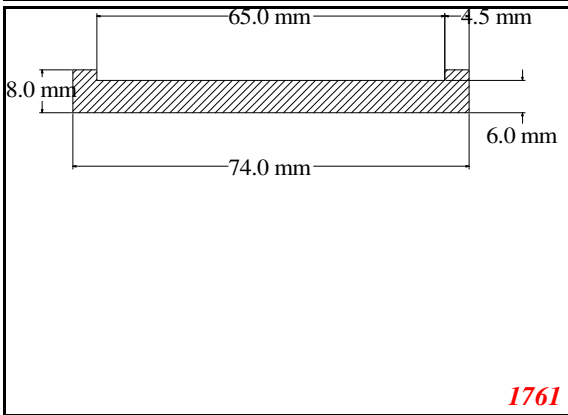

U-Large

Contact Us:

Phone: 317-559-2220
Fax: 317-350-1322
Email: info@exactseal.com
Web: www.exactseal.com

Address:

Exactseal Inc
7601 E 88th Pl.
Building 3B
Indianapolis, IN 46256