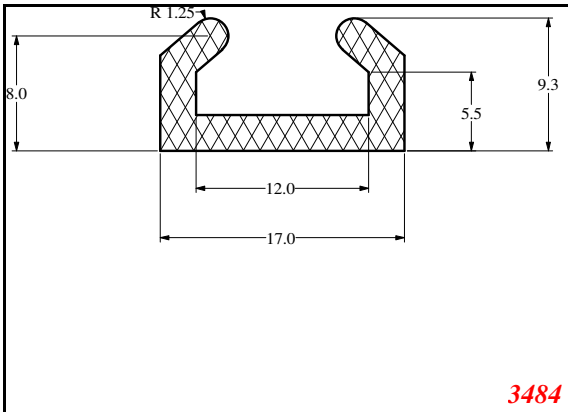

U-Large

3384

2924

3484

1259

Fits on the inside of clamp (in Nigel's Office)
Coil Tightly with base on the inside.

867

3472

2903

662

Contact Us:

Phone: 317-559-2220
Fax: 317-350-1322
Email: info@exactseal.com
Web: www.exactseal.com

Address:

Exactseal Inc
7601 E 88th Pl.
Building 3B
Indianapolis, IN 46256