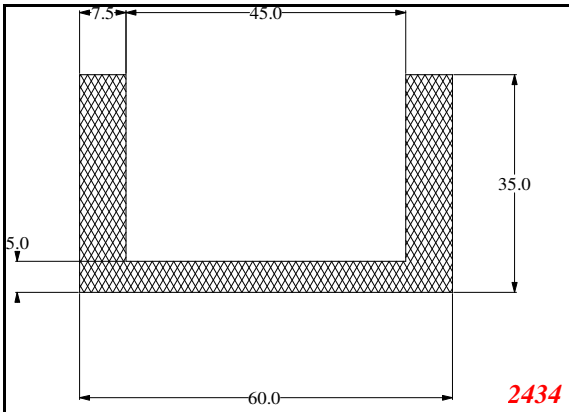

U-Large

Contact Us:

Phone: 317-559-2220
Fax: 317-350-1322
Email: info@exactseal.com
Web: www.exactseal.com

Address:

Exactseal Inc
7601 E 88th Pl.
Building 3B
Indianapolis, IN 46256

U-Large

Contact Us:

Phone: 317-559-2220
 Fax: 317-350-1322
 Email: info@exactseal.com
 Web: www.exactseal.com