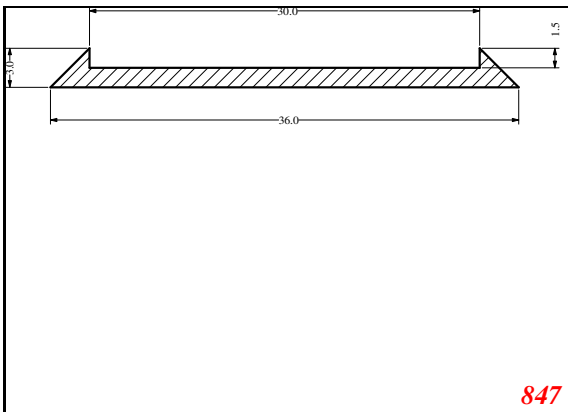

U-Large

Contact Us:

Phone: 317-559-2220
Fax: 317-350-1322
Email: info@exactseal.com
Web: www.exactseal.com

Address:

Exactseal Inc
7601 E 88th Pl.
Building 3B
Indianapolis, IN 46256