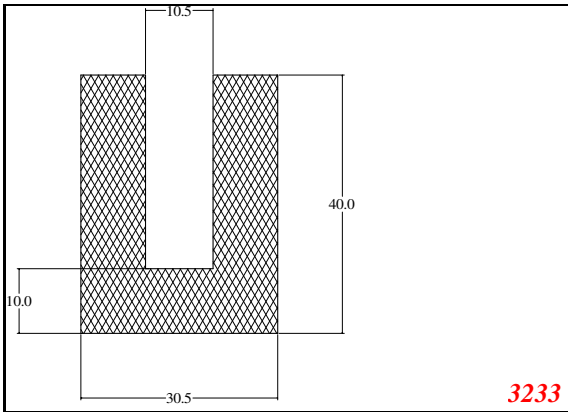

U-Large

EXACT SEAL

Contact Us:

Phone: 317-559-2220
Fax: 317-350-1322
Email: info@exactseal.com
Web: www.exactseal.com

Address:

Exactseal Inc
7601 E 88th Pl.
Building 3B
Indianapolis, IN 46256