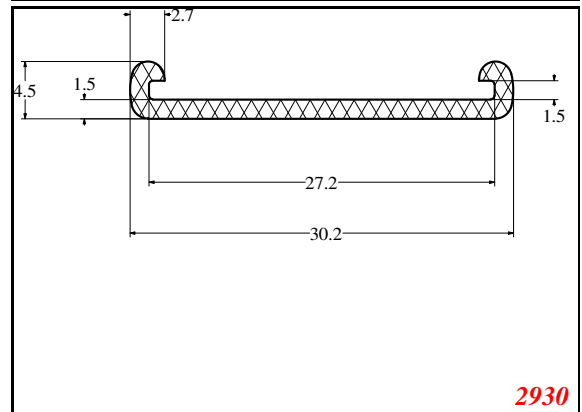

U-Large

Contact Us:

Phone: 317-559-2220
Fax: 317-350-1322
Email: info@exactseal.com
Web: www.exactseal.com

Address:

Exactseal Inc
7601 E 88th Pl.
Building 3B
Indianapolis, IN 46256