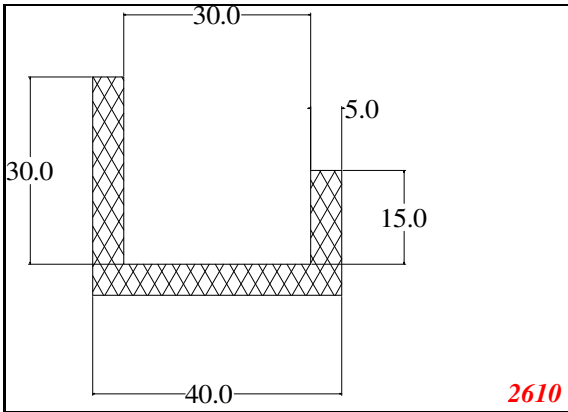

U-Large

Contact Us:

Phone: 317-559-2220
Fax: 317-350-1322
Email: info@exactseal.com
Web: www.exactseal.com

Address:

Exactseal Inc
7601 E 88th Pl.
Building 3B
Indianapolis, IN 46256