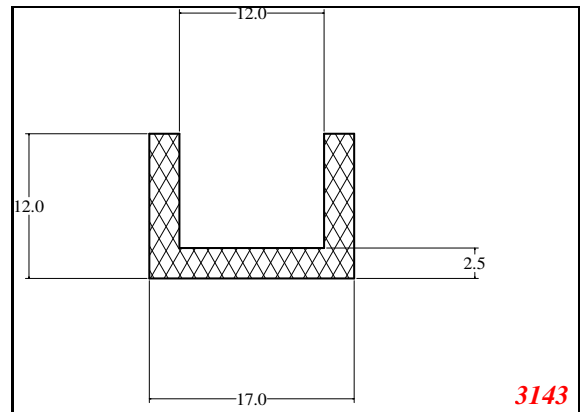

3589

3143

Contact Us:

Phone: 317-559-2220
Fax: 317-350-1322
Email: info@exactseal.com
Web: www.exactseal.com

Address:

Exactseal Inc
7601 E 88th Pl.
Building 3B
Indianapolis, IN 46256