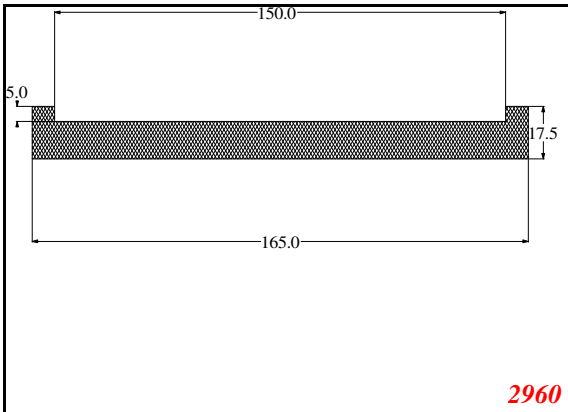

U-Large

EXACT SEAL

Contact Us:

Phone: 317-559-2220
Fax: 317-350-1322
Email: info@exactseal.com
Web: www.exactseal.com

Address:

Exactseal Inc
7601 E 88th Pl.
Building 3B
Indianapolis, IN 46256