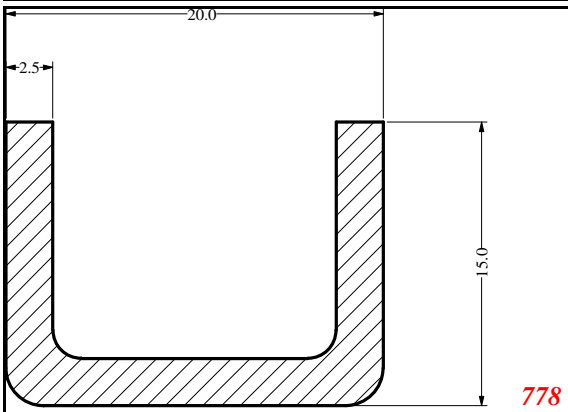

U-Large

Contact Us:

Phone: 317-559-2220
Fax: 317-350-1322
Email: info@exactseal.com
Web: www.exactseal.com

Address:

Exactseal Inc
7601 E 88th Pl.
Building 3B
Indianapolis, IN 46256