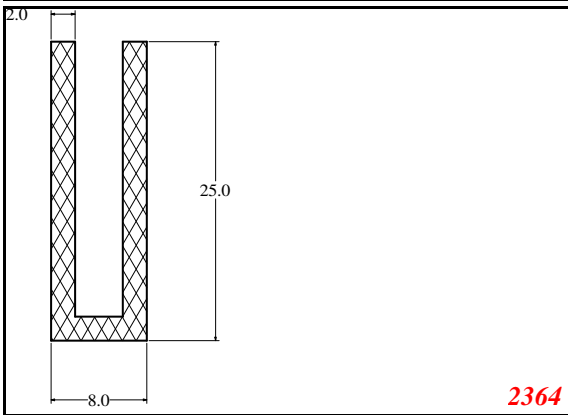

U-Large

Contact Us:

Phone: 317-559-2220
Fax: 317-350-1322
Email: info@exactseal.com
Web: www.exactseal.com

Address:

Exactseal Inc
7601 E 88th Pl.
Building 3B
Indianapolis, IN 46256