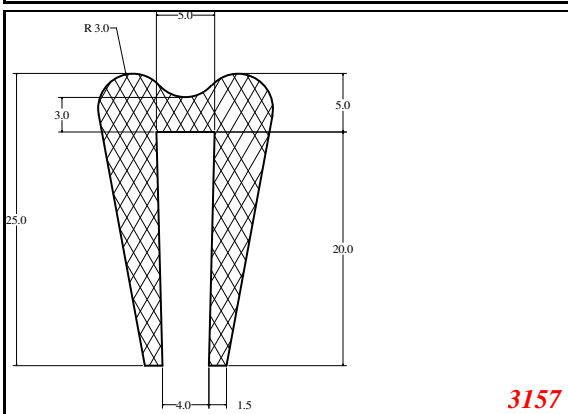

U-Large

Contact Us:

Phone: 317-559-2220
Fax: 317-350-1322
Email: info@exactseal.com
Web: www.exactseal.com

Address:

Exactseal Inc
7601 E 88th Pl.
Building 3B
Indianapolis, IN 46256