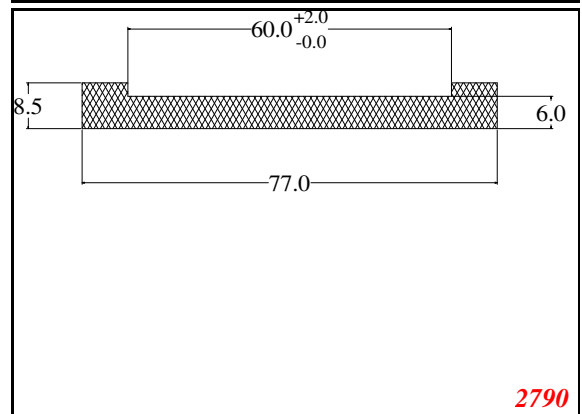

U-Large

Contact Us:

Phone: 317-559-2220
Fax: 317-350-1322
Email: info@exactseal.com
Web: www.exactseal.com

Address:

Exactseal Inc
7601 E 88th Pl.
Building 3B
Indianapolis, IN 46256