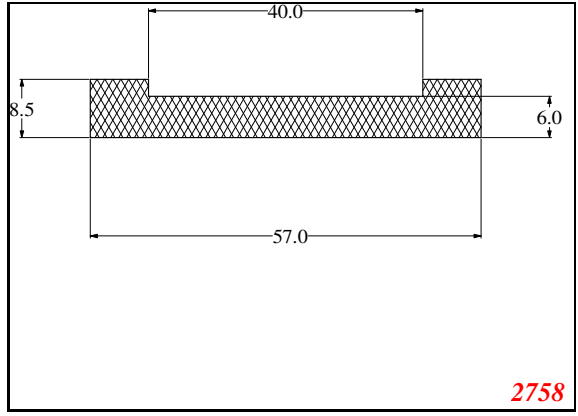

U-Large

Contact Us:

Phone: 317-559-2220
Fax: 317-350-1322
Email: info@exactseal.com
Web: www.exactseal.com

Address:

Exactseal Inc
7601 E 88th Pl.
Building 3B
Indianapolis, IN 46256