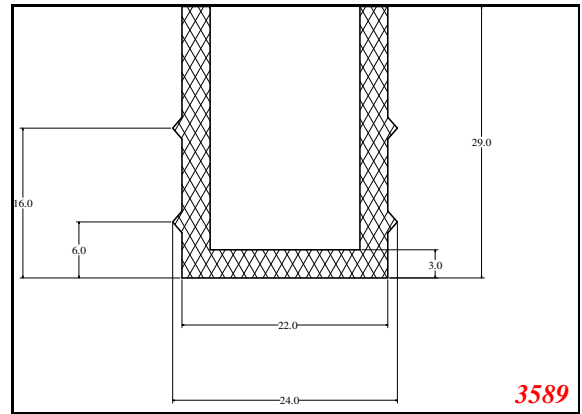

U-Large

2297

Contact Us:

Phone: 317-559-2220
Fax: 317-350-1322
Email: info@exactseal.com
Web: www.exactseal.com

Address:

Exactseal Inc
7601 E 88th Pl.
Building 3B
Indianapolis, IN 46256