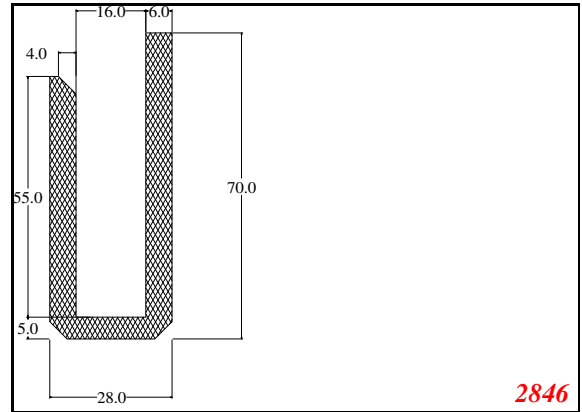

U-Large

Contact Us:

Phone: 317-559-2220
Fax: 317-350-1322
Email: info@exactseal.com
Web: www.exactseal.com

Address:

Exactseal Inc
7601 E 88th Pl.
Building 3B
Indianapolis, IN 46256