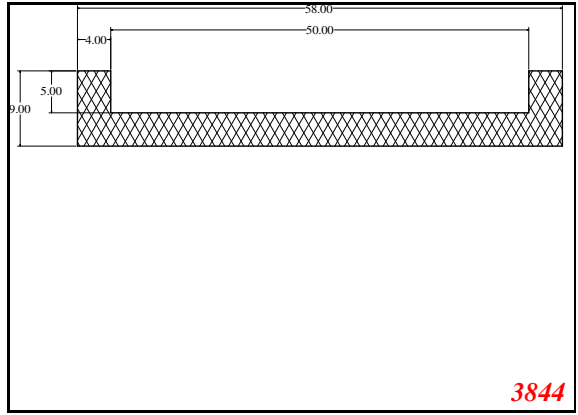

U-Large

Contact Us:

Phone: 317-559-2220
Fax: 317-350-1322
Email: info@exactseal.com
Web: www.exactseal.com

Address:

Exactseal Inc
7601 E 88th Pl.
Building 3B
Indianapolis, IN 46256