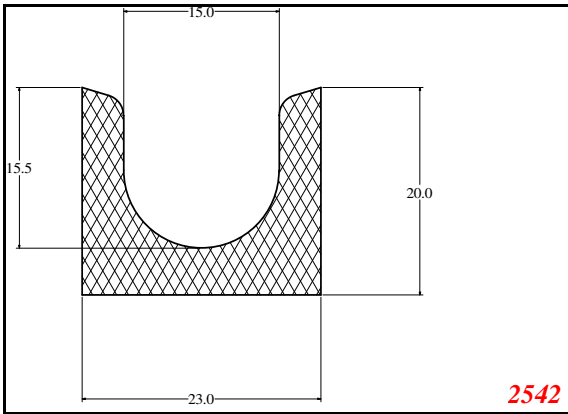

U-Large

Contact Us:

Phone: 317-559-2220
Fax: 317-350-1322
Email: info@exactseal.com
Web: www.exactseal.com

Address:

Exactseal Inc
7601 E 88th Pl.
Building 3B
Indianapolis, IN 46256