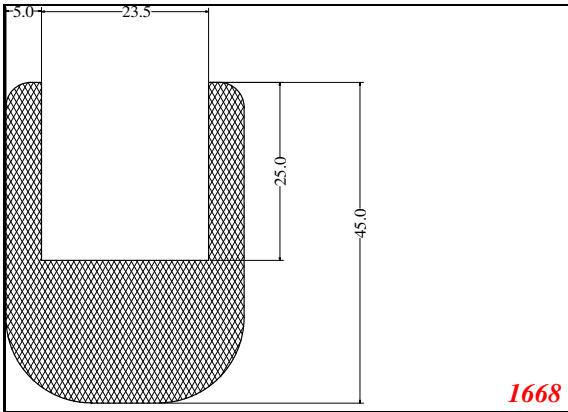

U-Large

1668