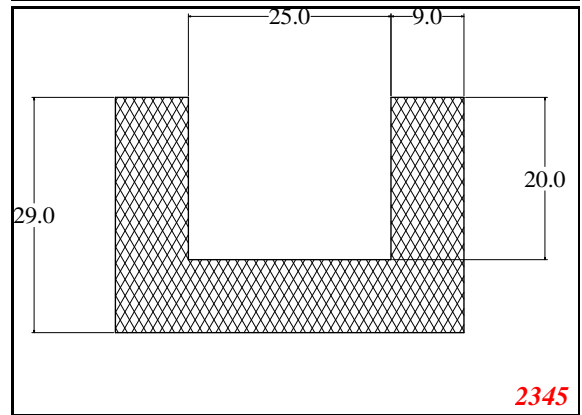

U-Large

363

163

481

482

2016

2345

1794

53

Contact Us:

Phone: 317-559-2220
Fax: 317-350-1322
Email: info@exactseal.com
Web: www.exactseal.com

Address:

Exactseal Inc
7601 E 88th Pl.
Building 3B
Indianapolis, IN 46256