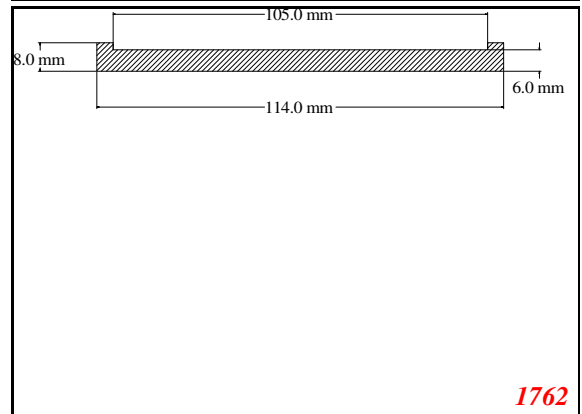

U-Large

Contact Us:

Phone: 317-559-2220
Fax: 317-350-1322
Email: info@exactseal.com
Web: www.exactseal.com

Address:

Exactseal Inc
7601 E 88th Pl.
Building 3B
Indianapolis, IN 46256