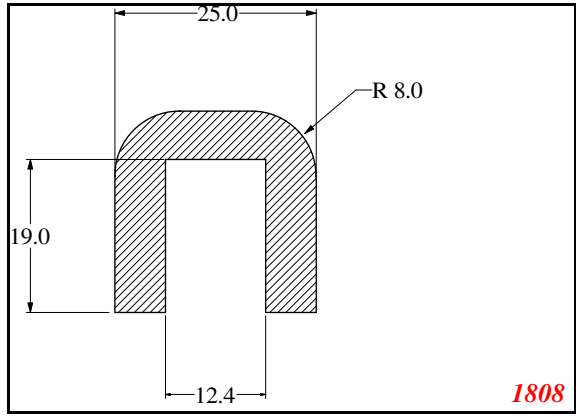

U-Large

Contact Us:

Phone: 317-559-2220
Fax: 317-350-1322
Email: info@exactseal.com
Web: www.exactseal.com

Address:

Exactseal Inc
7601 E 88th Pl.
Building 3B
Indianapolis, IN 46256