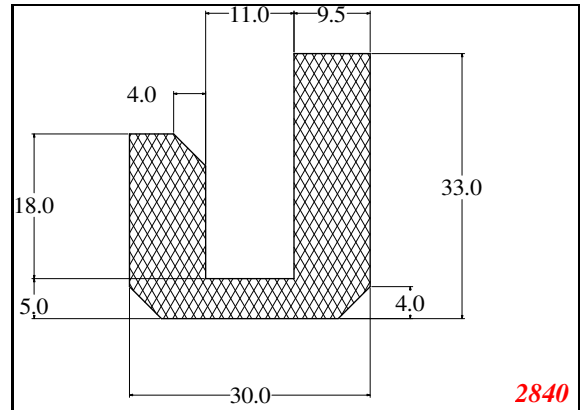

U-Large

Contact Us:

Phone: 317-559-2220
Fax: 317-350-1322
Email: info@exactseal.com
Web: www.exactseal.com

Address:

Exactseal Inc
7601 E 88th Pl.
Building 3B
Indianapolis, IN 46256