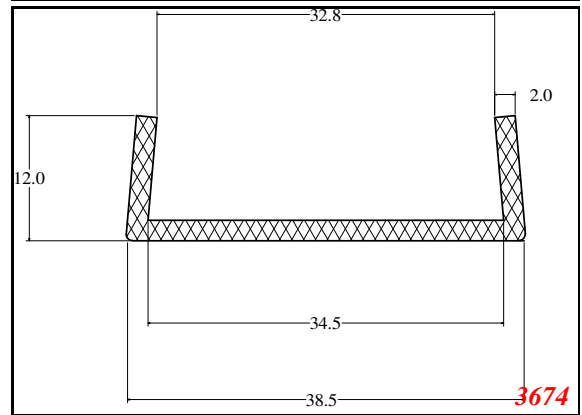

U-Large

Contact Us:

Phone: 317-559-2220
Fax: 317-350-1322
Email: info@exactseal.com
Web: www.exactseal.com

Address:

Exactseal Inc
7601 E 88th Pl.
Building 3B
Indianapolis, IN 46256