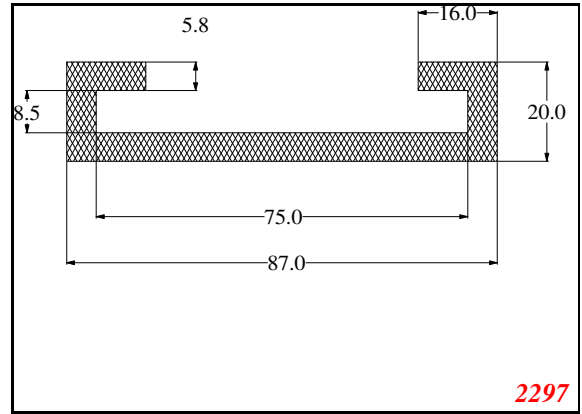

U-Large

Contact Us:

Phone: 317-559-2220
Fax: 317-350-1322
Email: info@exactseal.com
Web: www.exactseal.com

Address:

Exactseal Inc
7601 E 88th Pl.
Building 3B
Indianapolis, IN 46256