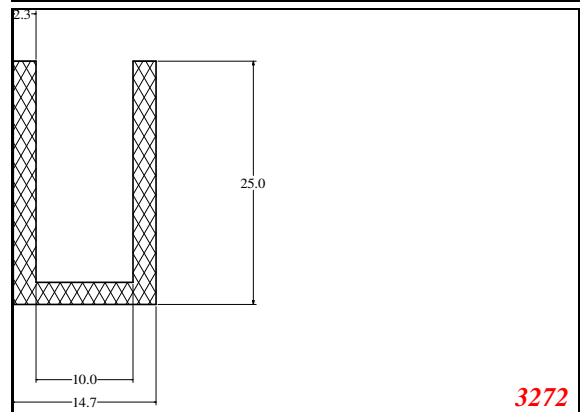

U-Large

Contact Us:

Phone: 317-559-2220
Fax: 317-350-1322
Email: info@exactseal.com
Web: www.exactseal.com

Address:

Exactseal Inc
7601 E 88th Pl.
Building 3B
Indianapolis, IN 46256