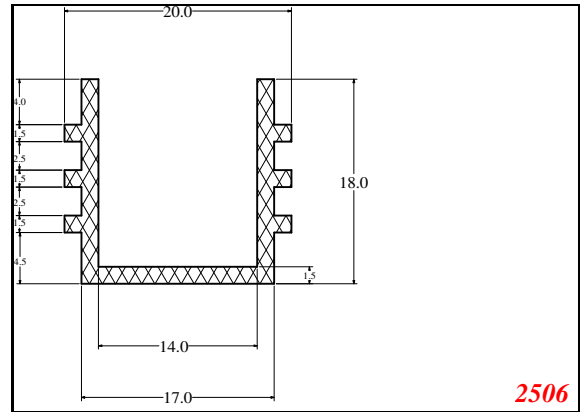

U-Large

Contact Us:

Phone: 317-559-2220
Fax: 317-350-1322
Email: info@exactseal.com
Web: www.exactseal.com

Address:

Exactseal Inc
7601 E 88th Pl.
Building 3B
Indianapolis, IN 46256