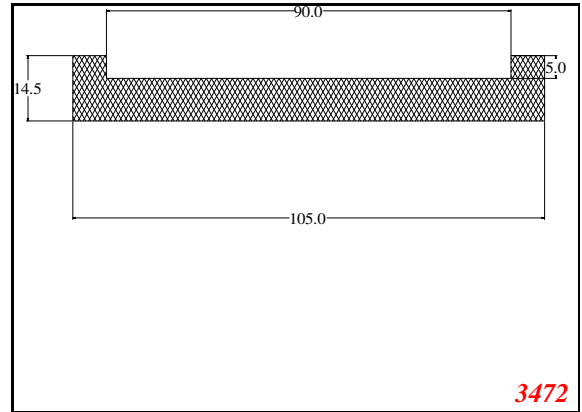

U-Large

3384

2924

3484

1259

Fits on the inside of clamp (in Nigel's Office)
Coil Tightly with base on the inside.

867

3472

2903

662

Contact Us:

Phone: 317-559-2220
Fax: 317-350-1322
Email: info@exactseal.com
Web: www.exactseal.com

Address:

Exactseal Inc
7601 E 88th Pl.
Building 3B
Indianapolis, IN 46256