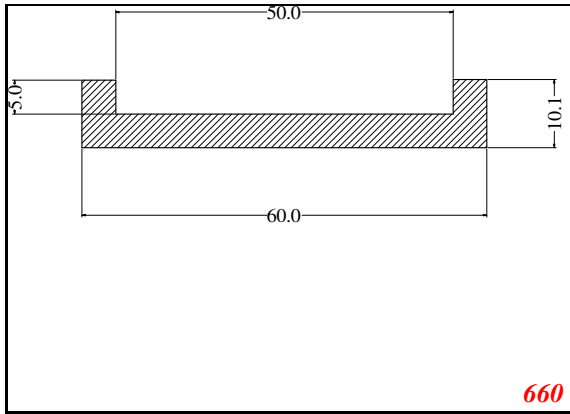

U-Large

EXACT SEAL

Contact Us:

Phone: 317-559-2220
Fax: 317-350-1322
Email: info@exactseal.com
Web: www.exactseal.com

Address:

Exactseal Inc
7601 E 88th Pl.
Building 3B
Indianapolis, IN 46256