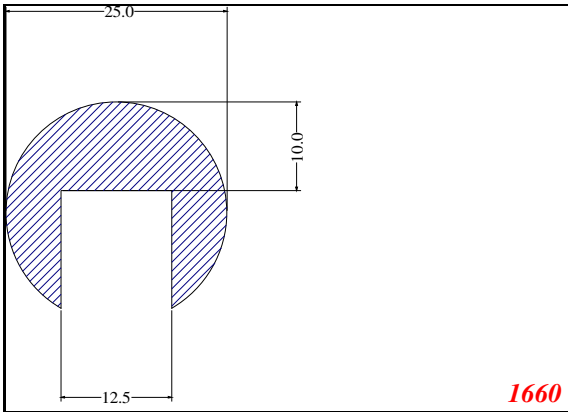

U-Large

1660