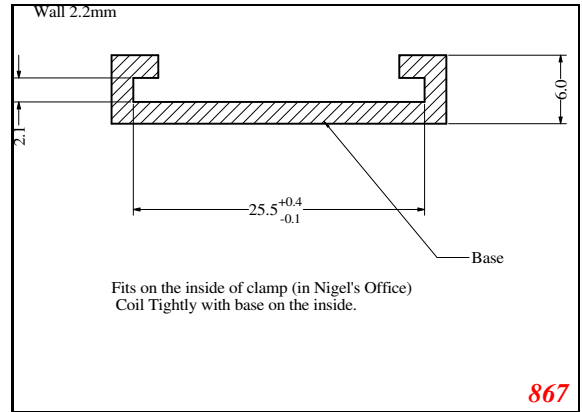

Fits on the inside of clamp (in Nigel's Office)
Coil Tightly with base on the inside.

867