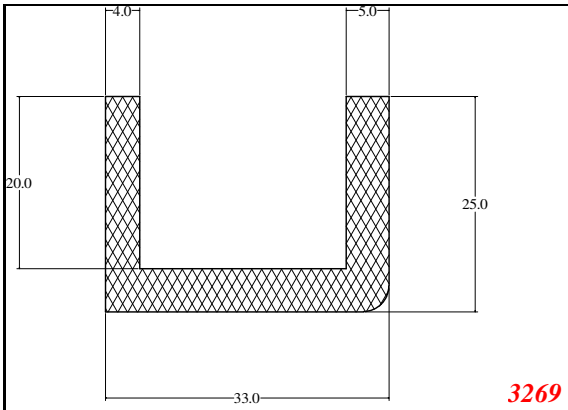

U-Large

Contact Us:

Phone: 317-559-2220
Fax: 317-350-1322
Email: info@exactseal.com
Web: www.exactseal.com

Address:

Exactseal Inc
7601 E 88th Pl.
Building 3B
Indianapolis, IN 46256