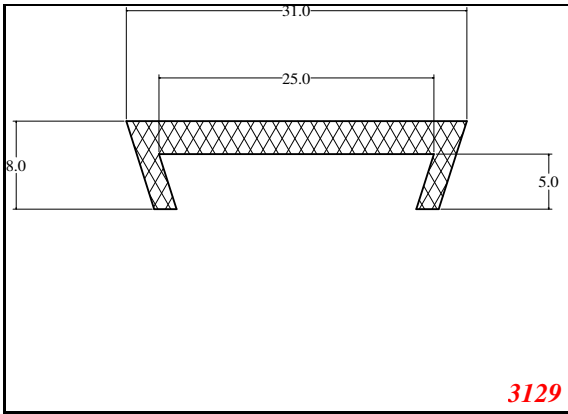

U-Large

Contact Us:

Phone: 317-559-2220
Fax: 317-350-1322
Email: info@exactseal.com
Web: www.exactseal.com

Address:

Exactseal Inc
7601 E 88th Pl.
Building 3B
Indianapolis, IN 46256