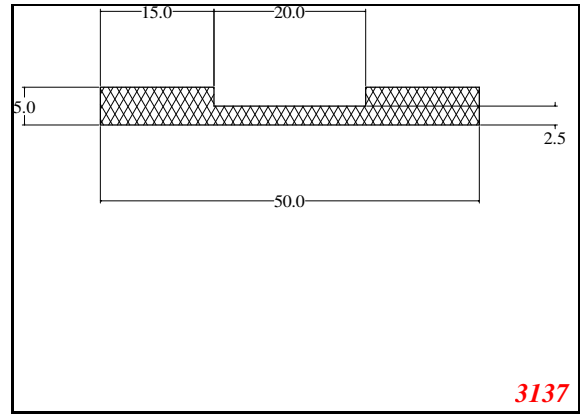

U-Large

Contact Us:

Phone: 317-559-2220
Fax: 317-350-1322
Email: info@exactseal.com
Web: www.exactseal.com

Address:

Exactseal Inc
7601 E 88th Pl.
Building 3B
Indianapolis, IN 46256