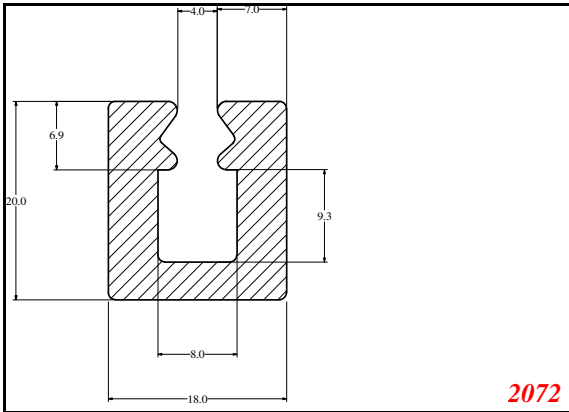

U-Large

Contact Us:

Phone: 317-559-2220
Fax: 317-350-1322
Email: info@exactseal.com
Web: www.exactseal.com

Address:

Exactseal Inc
7601 E 88th Pl.
Building 3B
Indianapolis, IN 46256