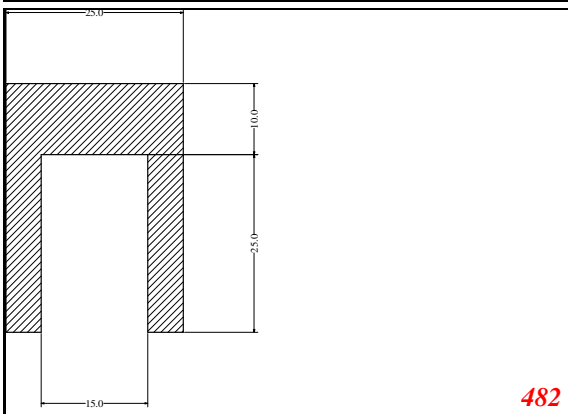

U-Large

363

163

481

482

2016

2345

1794

53

Contact Us:

Phone: 317-559-2220
Fax: 317-350-1322
Email: info@exactseal.com
Web: www.exactseal.com

Address:

Exactseal Inc
7601 E 88th Pl.
Building 3B
Indianapolis, IN 46256