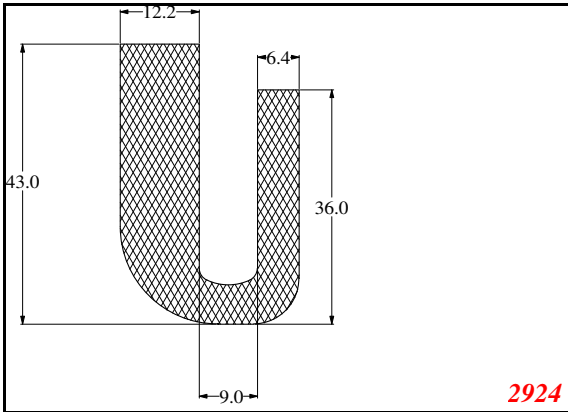

U-Large

3384

2924

3484

1259

Fits on the inside of clamp (in Nigel's Office)
Coil Tightly with base on the inside.

867

3472

2903

662

Contact Us:

Phone: 317-559-2220
Fax: 317-350-1322
Email: info@exactseal.com
Web: www.exactseal.com

Address:

Exactseal Inc
7601 E 88th Pl.
Building 3B
Indianapolis, IN 46256