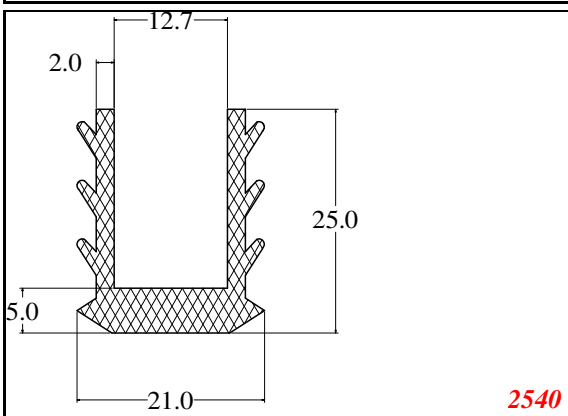

U-Large

Contact Us:

Phone: 317-559-2220
Fax: 317-350-1322
Email: info@exactseal.com
Web: www.exactseal.com

Address:

Exactseal Inc
7601 E 88th Pl.
Building 3B
Indianapolis, IN 46256