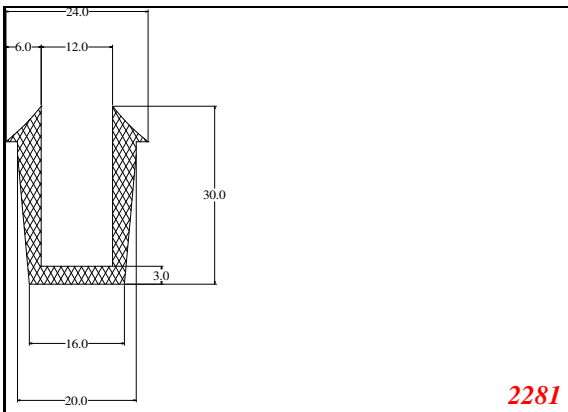

Address:

Exactseal Inc
 7601 E 88th Pl.
 Building 3B
 Indianapolis, IN 46256

U-Large

1660

2760

1994

2281

2778