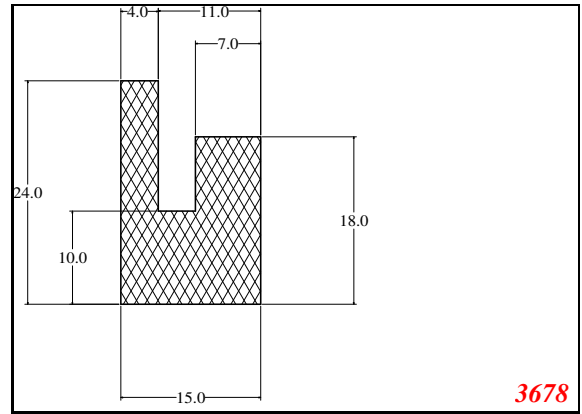

U-Large

Contact Us:

Phone: 317-559-2220
Fax: 317-350-1322
Email: info@exactseal.com
Web: www.exactseal.com

Address:

Exactseal Inc
7601 E 88th Pl.
Building 3B
Indianapolis, IN 46256