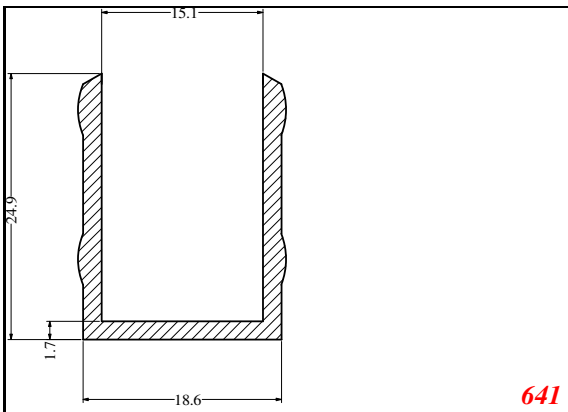

U-Large

EXACT SEAL

Contact Us:

Phone: 317-559-2220
Fax: 317-350-1322
Email: info@exactseal.com
Web: www.exactseal.com

Address:

Exactseal Inc
7601 E 88th Pl.
Building 3B
Indianapolis, IN 46256