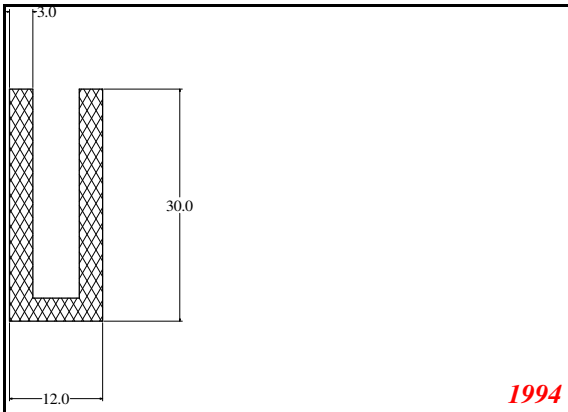

Address:

Exactseal Inc
 7601 E 88th Pl.
 Building 3B
 Indianapolis, IN 46256

U-Large

1660

2760

1994

2281

2778