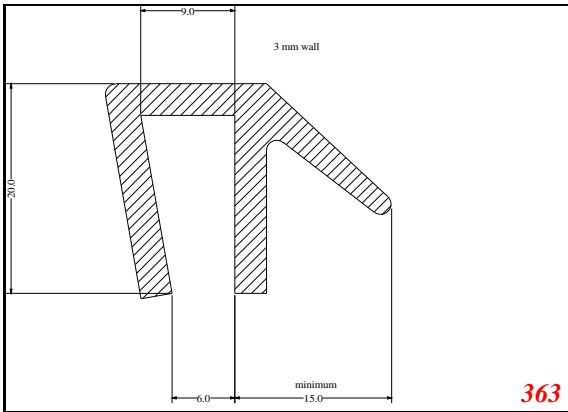

U-Large

363