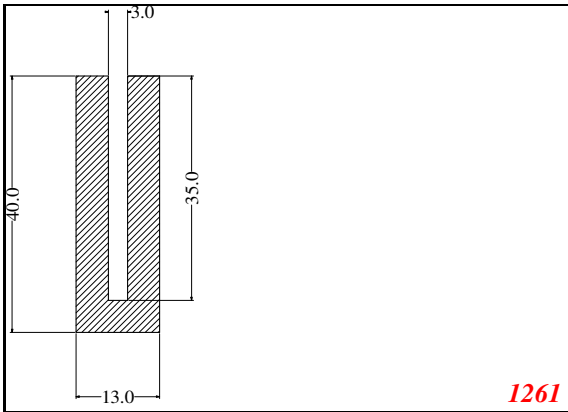

U-Large

Contact Us:

Phone: 317-559-2220
Fax: 317-350-1322
Email: info@exactseal.com
Web: www.exactseal.com

Address:

Exactseal Inc
7601 E 88th Pl.
Building 3B
Indianapolis, IN 46256