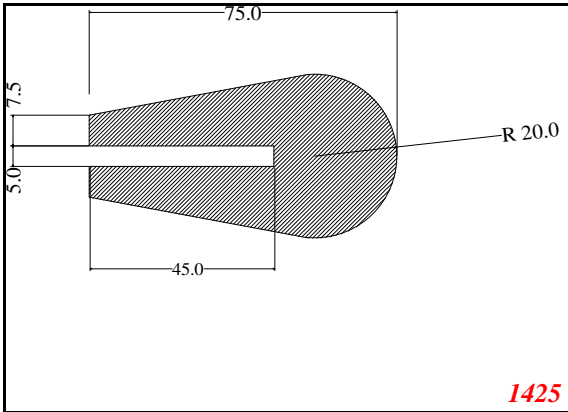

U-Large

EXACT SEAL

Contact Us:

Phone: 317-559-2220
Fax: 317-350-1322
Email: info@exactseal.com
Web: www.exactseal.com

Address:

Exactseal Inc
7601 E 88th Pl.
Building 3B
Indianapolis, IN 46256