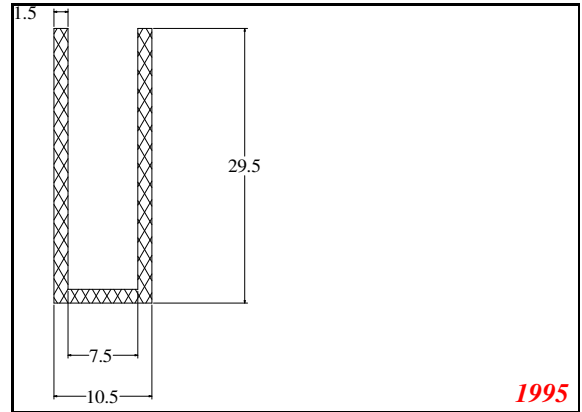

U-Large

Contact Us:

Phone: 317-559-2220
Fax: 317-350-1322
Email: info@exactseal.com
Web: www.exactseal.com

Address:

Exactseal Inc
7601 E 88th Pl.
Building 3B
Indianapolis, IN 46256