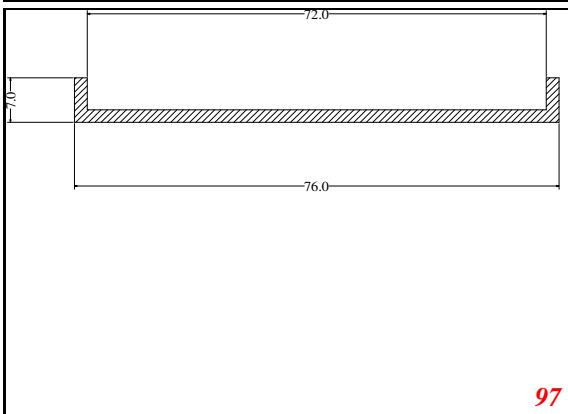

U-Large

Contact Us:

Phone: 317-559-2220
Fax: 317-350-1322
Email: info@exactseal.com
Web: www.exactseal.com

Address:

Exactseal Inc
7601 E 88th Pl.
Building 3B
Indianapolis, IN 46256