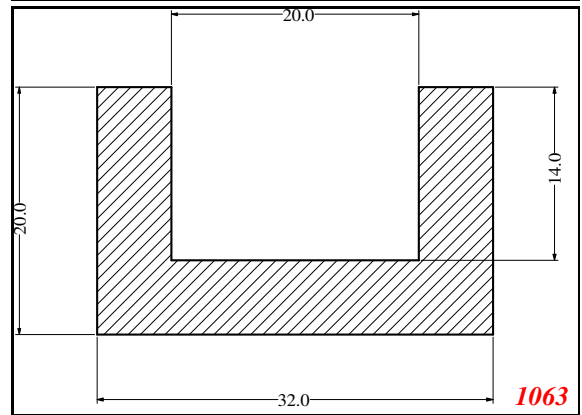

U-Large

Contact Us:

Phone: 317-559-2220
Fax: 317-350-1322
Email: info@exactseal.com
Web: www.exactseal.com

Address:

Exactseal Inc
7601 E 88th Pl.
Building 3B
Indianapolis, IN 46256