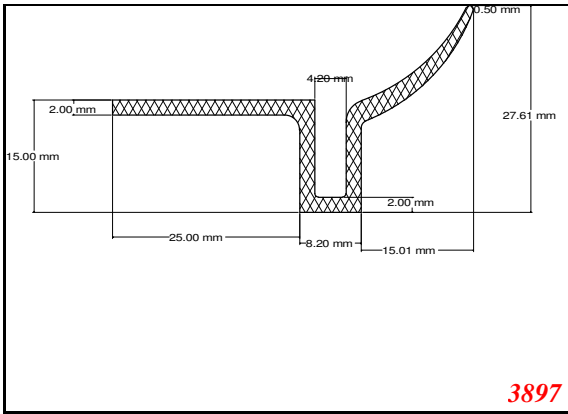

U-Large

Contact Us:

Phone: 317-559-2220
Fax: 317-350-1322
Email: info@exactseal.com
Web: www.exactseal.com

Address:

Exactseal Inc
7601 E 88th Pl.
Building 3B
Indianapolis, IN 46256