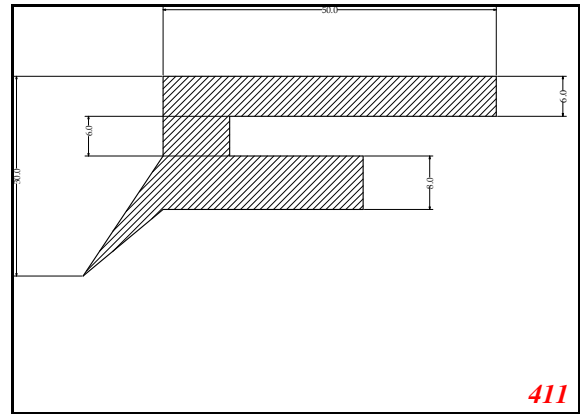

U-Large

Contact Us:

Phone: 317-559-2220
Fax: 317-350-1322
Email: info@exactseal.com
Web: www.exactseal.com

Address:

Exactseal Inc
7601 E 88th Pl.
Building 3B
Indianapolis, IN 46256