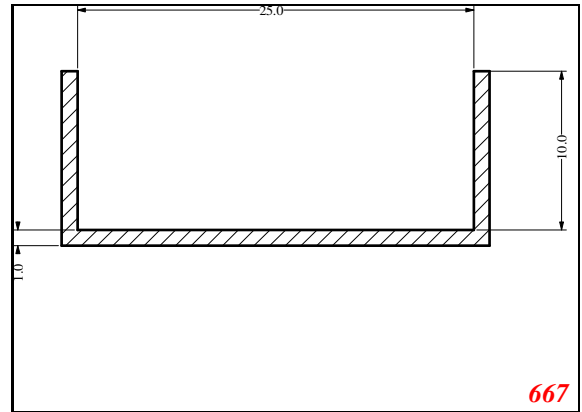

U-Large

Contact Us:

Phone: 317-559-2220
Fax: 317-350-1322
Email: info@exactseal.com
Web: www.exactseal.com

Address:

Exactseal Inc
7601 E 88th Pl.
Building 3B
Indianapolis, IN 46256