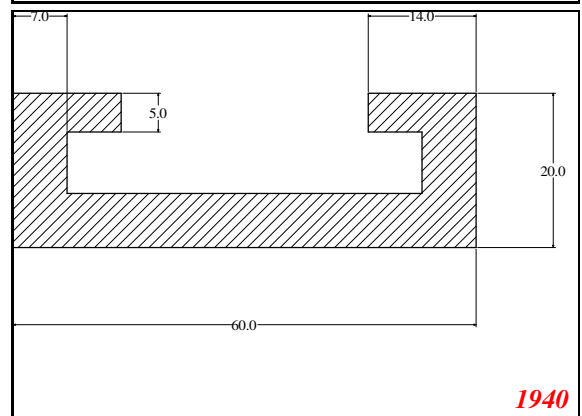

U-Large

Contact Us:

Phone: 317-559-2220
Fax: 317-350-1322
Email: info@exactseal.com
Web: www.exactseal.com

Address:

Exactseal Inc
7601 E 88th Pl.
Building 3B
Indianapolis, IN 46256