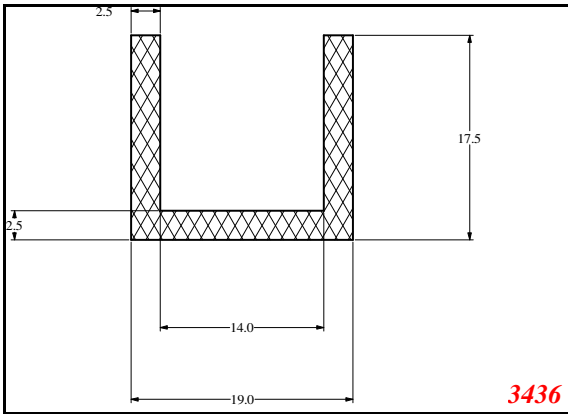

U-Large

2096

Contact Us:

Phone: 317-559-2220
Fax: 317-350-1322
Email: info@exactseal.com
Web: www.exactseal.com

Address:

Exactseal Inc
7601 E 88th Pl.
Building 3B
Indianapolis, IN 46256