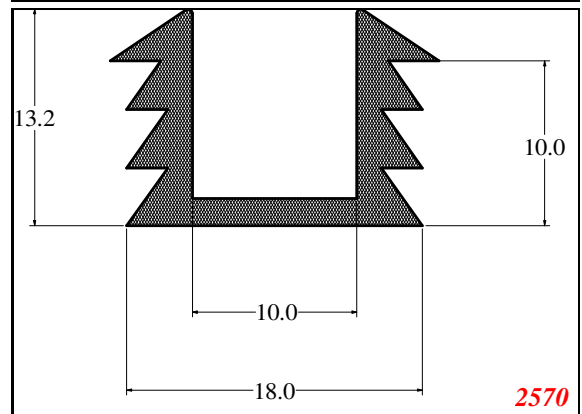

U-Large

Contact Us:

Phone: 317-559-2220
Fax: 317-350-1322
Email: info@exactseal.com
Web: www.exactseal.com

Address:

Exactseal Inc
7601 E 88th Pl.
Building 3B
Indianapolis, IN 46256