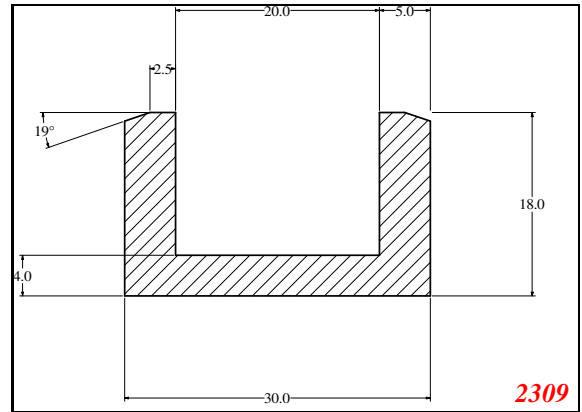

U-Large

Contact Us:

Phone: 317-559-2220
Fax: 317-350-1322
Email: info@exactseal.com
Web: www.exactseal.com

Address:

Exactseal Inc
7601 E 88th Pl.
Building 3B
Indianapolis, IN 46256