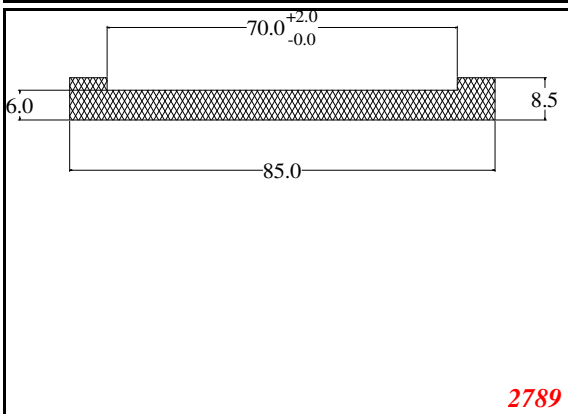

U-Large

Contact Us:

Phone: 317-559-2220
Fax: 317-350-1322
Email: info@exactseal.com
Web: www.exactseal.com

Address:

Exactseal Inc
7601 E 88th Pl.
Building 3B
Indianapolis, IN 46256