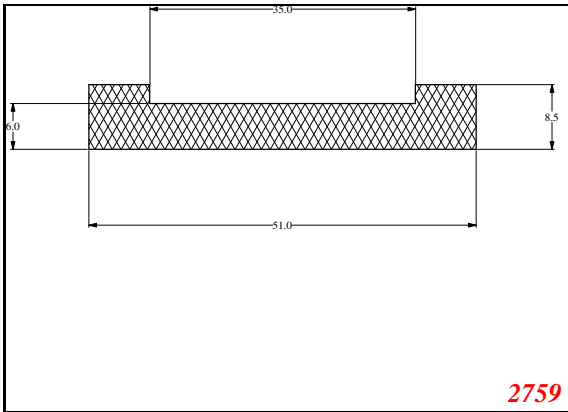

U-Large

Contact Us:

Phone: 317-559-2220
Fax: 317-350-1322
Email: info@exactseal.com
Web: www.exactseal.com

Address:

Exactseal Inc
7601 E 88th Pl.
Building 3B
Indianapolis, IN 46256