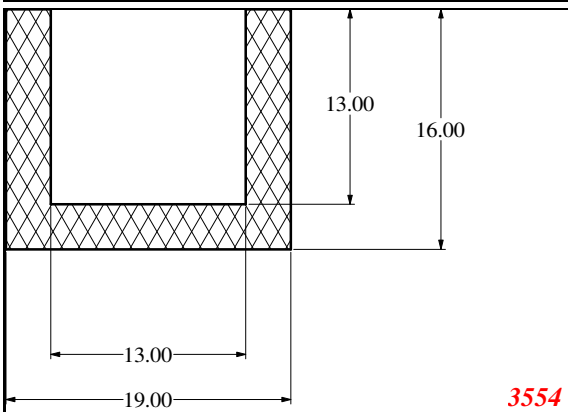

U-Large

Contact Us:

Phone: 317-559-2220
Fax: 317-350-1322
Email: info@exactseal.com
Web: www.exactseal.com

Address:

Exactseal Inc
7601 E 88th Pl.
Building 3B
Indianapolis, IN 46256