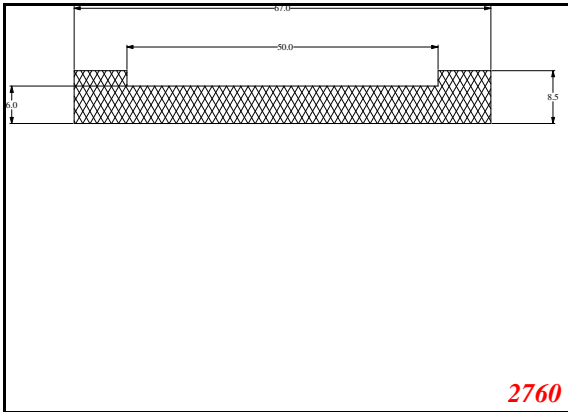

U-Large

Contact Us:

Phone: 317-559-2220
Fax: 317-350-1322
Email: info@exactseal.com
Web: www.exactseal.com

Address:

Exactseal Inc
7601 E 88th Pl.
Building 3B
Indianapolis, IN 46256