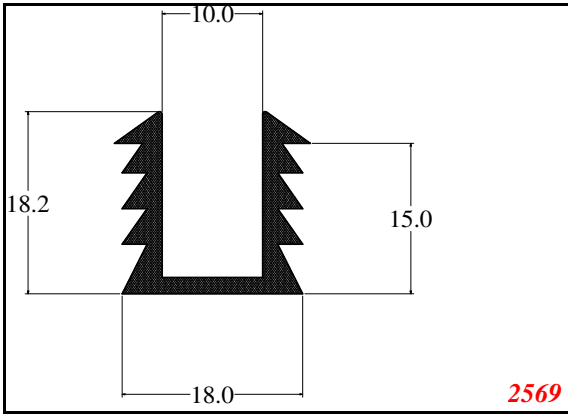

U-Large

Contact Us:

Phone: 317-559-2220
Fax: 317-350-1322
Email: info@exactseal.com
Web: www.exactseal.com

Address:

Exactseal Inc
7601 E 88th Pl.
Building 3B
Indianapolis, IN 46256