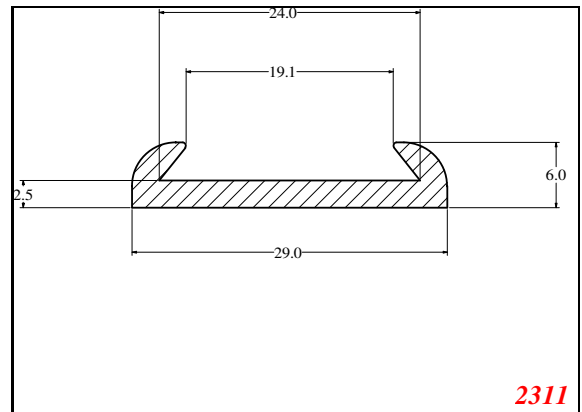

U-Large

Contact Us:

Phone: 317-559-2220
Fax: 317-350-1322
Email: info@exactseal.com
Web: www.exactseal.com

Address:

Exactseal Inc
7601 E 88th Pl.
Building 3B
Indianapolis, IN 46256