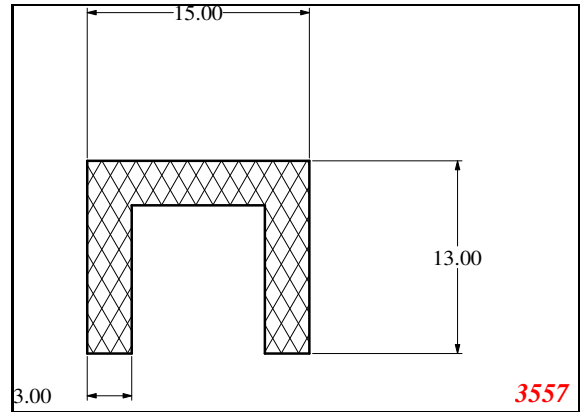

U-Large

Contact Us:

Phone: 317-559-2220
Fax: 317-350-1322
Email: info@exactseal.com
Web: www.exactseal.com

Address:

Exactseal Inc
7601 E 88th Pl.
Building 3B
Indianapolis, IN 46256