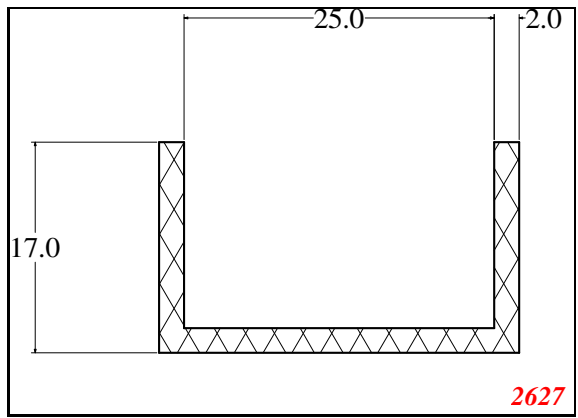

U-Large

Contact Us:

Phone: 317-559-2220
Fax: 317-350-1322
Email: info@exactseal.com
Web: www.exactseal.com

Address:

Exactseal Inc
7601 E 88th Pl.
Building 3B
Indianapolis, IN 46256