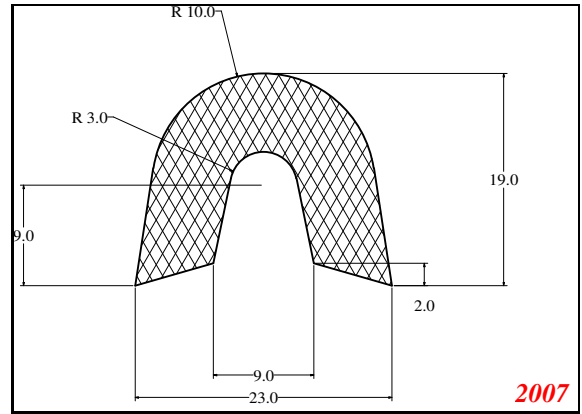

U-Large

Contact Us:

Phone: 317-559-2220
Fax: 317-350-1322
Email: info@exactseal.com
Web: www.exactseal.com

Address:

Exactseal Inc
7601 E 88th Pl.
Building 3B
Indianapolis, IN 46256