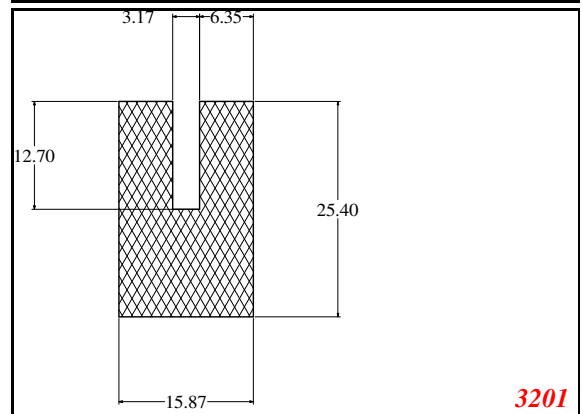

U-Large

Contact Us:

Phone: 317-559-2220
Fax: 317-350-1322
Email: info@exactseal.com
Web: www.exactseal.com

Address:

Exactseal Inc
7601 E 88th Pl.
Building 3B
Indianapolis, IN 46256