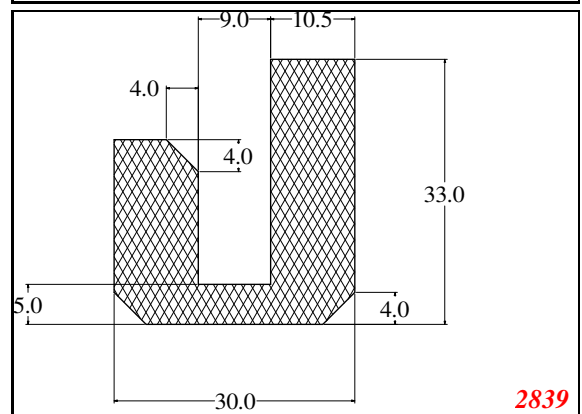

U-Large

Contact Us:

Phone: 317-559-2220
Fax: 317-350-1322
Email: info@exactseal.com
Web: www.exactseal.com

Address:

Exactseal Inc
7601 E 88th Pl.
Building 3B
Indianapolis, IN 46256