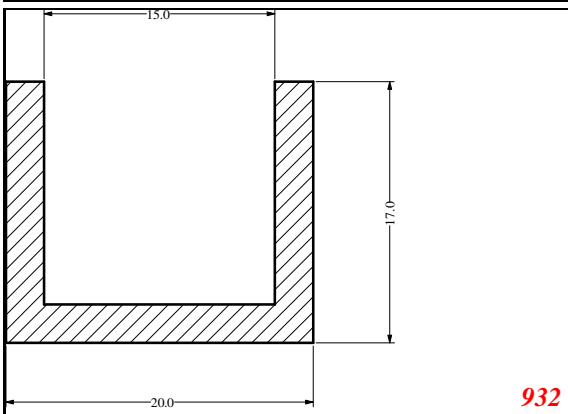

876

932

Die Modified on 19/12/97
Height Increased to 9.0mm Legs thickened 1mm channel reduced to 15mm

1280

2850

3265

666

Contact Us: