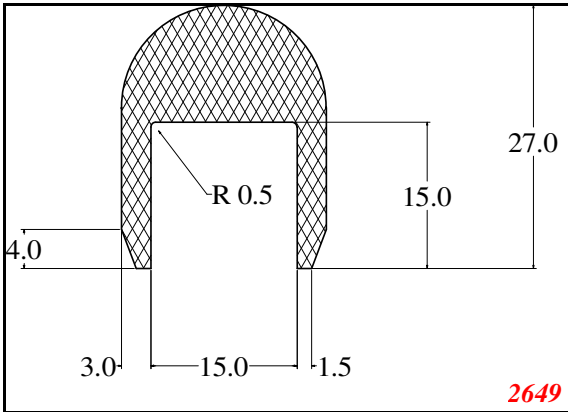

U-Large

Contact Us:

Phone: 317-559-2220
Fax: 317-350-1322
Email: info@exactseal.com
Web: www.exactseal.com

Address:

Exactseal Inc
7601 E 88th Pl.
Building 3B
Indianapolis, IN 46256