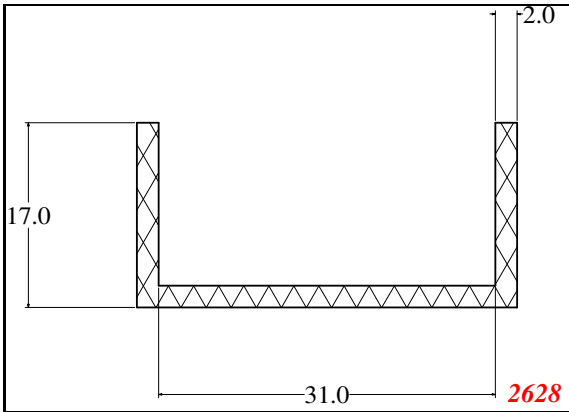

U-Large

Contact Us:

Phone: 317-559-2220
Fax: 317-350-1322
Email: info@exactseal.com
Web: www.exactseal.com

Address:

Exactseal Inc
7601 E 88th Pl.
Building 3B
Indianapolis, IN 46256