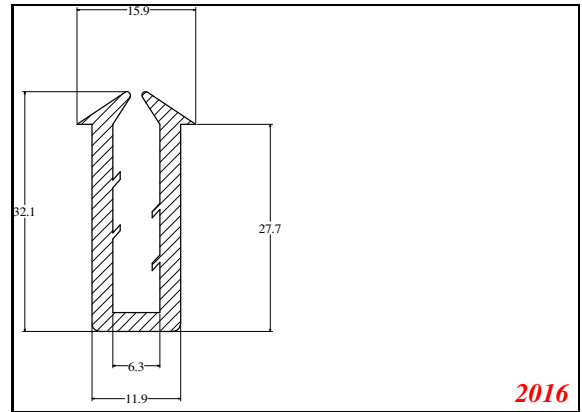

U-Large

363

163

481

482

2016

2345

1794

53

Contact Us:

Phone: 317-559-2220
Fax: 317-350-1322
Email: info@exactseal.com
Web: www.exactseal.com

Address:

Exactseal Inc
7601 E 88th Pl.
Building 3B
Indianapolis, IN 46256