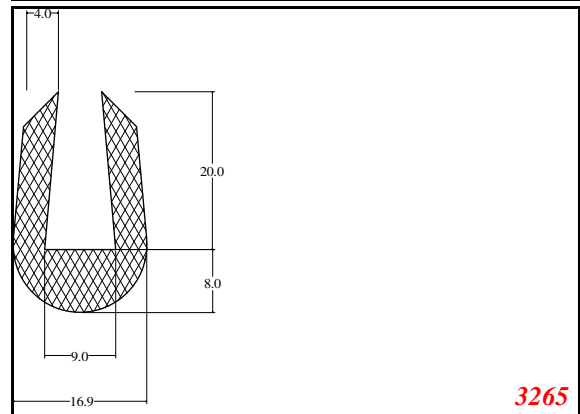

876

932

Die Modified on 19/12/97
Height Increased to 9.0mm Legs thickened 1mm channel reduced to 15mm

1280

2850

3265

666

Contact Us: