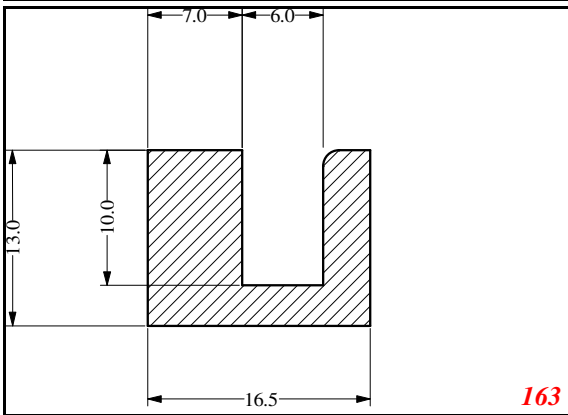

U-Large

363

163

481

482

2016

2345

1794

53

Contact Us:

Phone: 317-559-2220
Fax: 317-350-1322
Email: info@exactseal.com
Web: www.exactseal.com

Address:

Exactseal Inc
7601 E 88th Pl.
Building 3B
Indianapolis, IN 46256