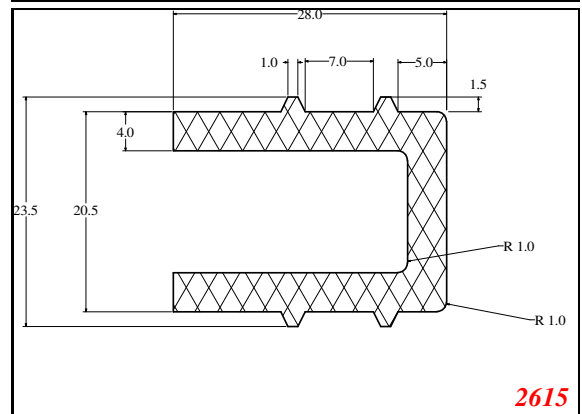

U-Large

Contact Us:

Phone: 317-559-2220
Fax: 317-350-1322
Email: info@exactseal.com
Web: www.exactseal.com

Address:

Exactseal Inc
7601 E 88th Pl.
Building 3B
Indianapolis, IN 46256