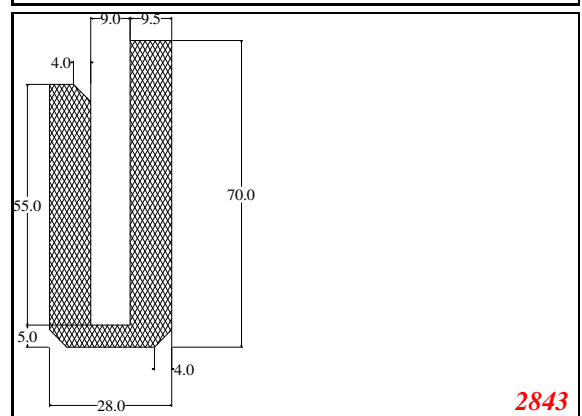

U-Large

Contact Us:

Phone: 317-559-2220
Fax: 317-350-1322
Email: info@exactseal.com
Web: www.exactseal.com

Address:

Exactseal Inc
7601 E 88th Pl.
Building 3B
Indianapolis, IN 46256