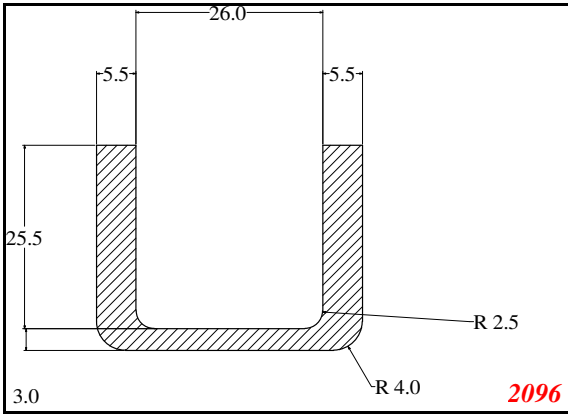

U-Large

Contact Us:

Phone: 317-559-2220
Fax: 317-350-1322
Email: info@exactseal.com
Web: www.exactseal.com

Address:

Exactseal Inc
7601 E 88th Pl.
Building 3B
Indianapolis, IN 46256