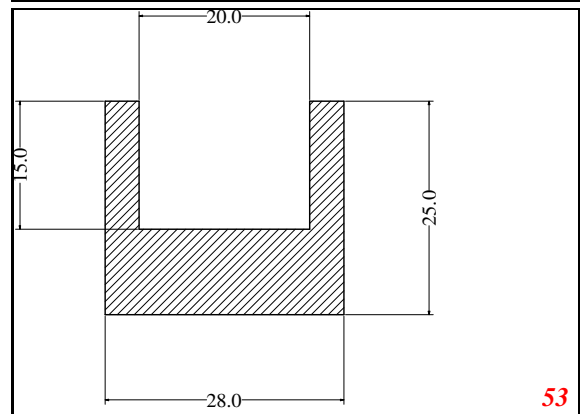

53

Contact Us:

Phone: 317-559-2220
Fax: 317-350-1322
Email: info@exactseal.com
Web: www.exactseal.com

Address:

Exactseal Inc
7601 E 88th Pl.
Building 3B
Indianapolis, IN 46256