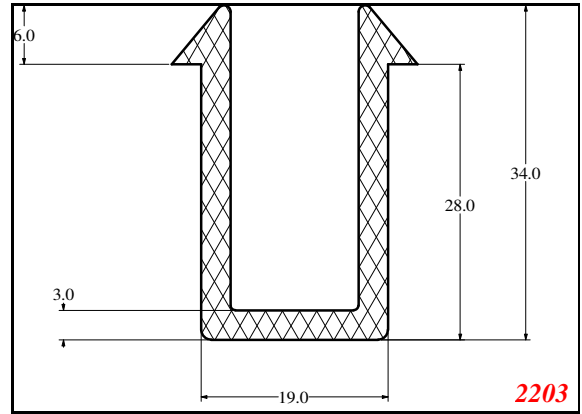

U-Large

Contact Us:

Phone: 317-559-2220
Fax: 317-350-1322
Email: info@exactseal.com
Web: www.exactseal.com

Address:

Exactseal Inc
7601 E 88th Pl.
Building 3B
Indianapolis, IN 46256