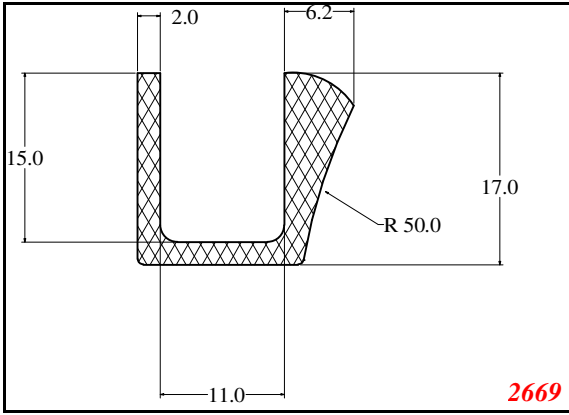

U-Large

Contact Us:

Phone: 317-559-2220
Fax: 317-350-1322
Email: info@exactseal.com
Web: www.exactseal.com

Address:

Exactseal Inc
7601 E 88th Pl.
Building 3B
Indianapolis, IN 46256

U-Large

Contact Us:

Phone: 317-559-2220
 Fax: 317-350-1322
 Email: info@exactseal.com
 Web: www.exactseal.com