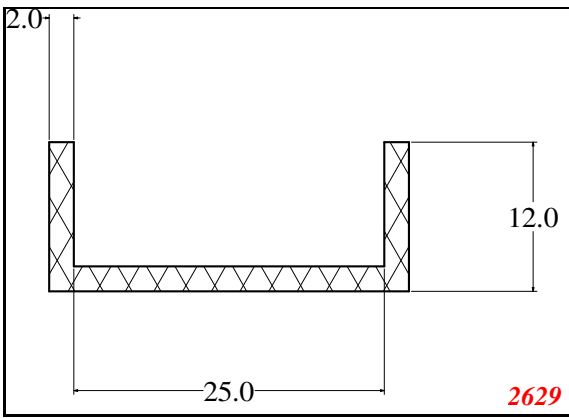

U-Large

Contact Us:

Phone: 317-559-2220
Fax: 317-350-1322
Email: info@exactseal.com
Web: www.exactseal.com

Address:

Exactseal Inc
7601 E 88th Pl.
Building 3B
Indianapolis, IN 46256