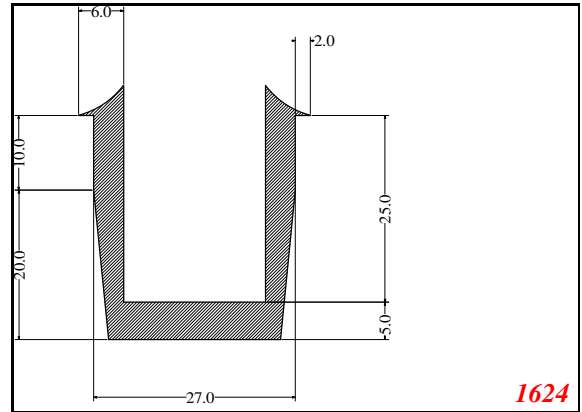

U-Large

EXACT SEAL

Contact Us:

Phone: 317-559-2220
Fax: 317-350-1322
Email: info@exactseal.com
Web: www.exactseal.com

Address:

Exactseal Inc
7601 E 88th Pl.
Building 3B
Indianapolis, IN 46256