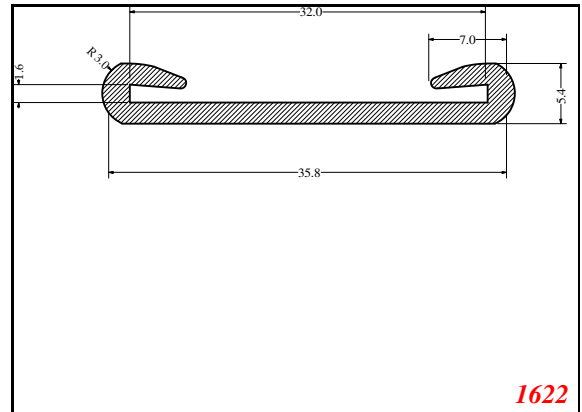

U-Large

1995

Contact Us:

Phone: 317-559-2220
Fax: 317-350-1322
Email: info@exactseal.com
Web: www.exactseal.com

Address:

Exactseal Inc
7601 E 88th Pl.
Building 3B
Indianapolis, IN 46256