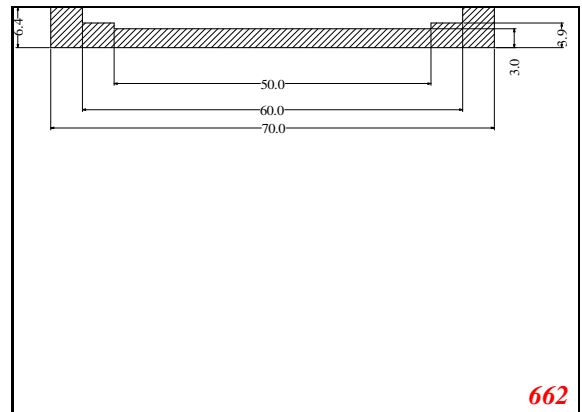

Fits on the inside of clamp (in Nigel's Office)
Coil Tightly with base on the inside.

867

3472

2903

662

Contact Us:

Phone: 317-559-2220
Fax: 317-350-1322
Email: info@exactseal.com
Web: www.exactseal.com

Address: