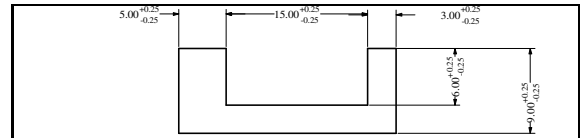

876

932

Die Modified on 19/12/97
Height Increased to 9.0mm Legs thickened 1mm channel reduced to 15mm

1280

2850

3265

666

Contact Us: