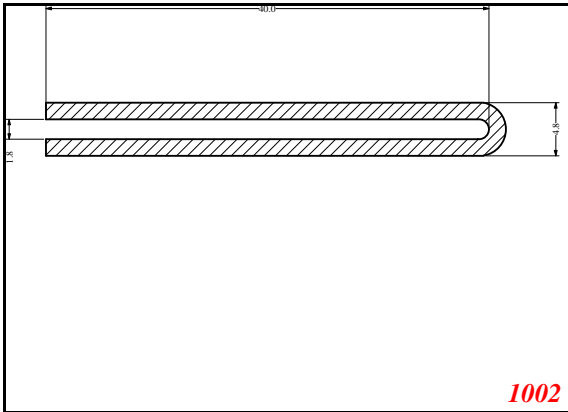

U-Large

Contact Us:

Phone: 317-559-2220
Fax: 317-350-1322
Email: info@exactseal.com
Web: www.exactseal.com

Address:

Exactseal Inc
7601 E 88th Pl.
Building 3B
Indianapolis, IN 46256