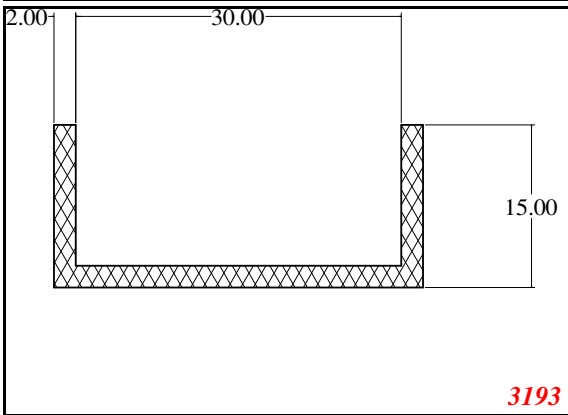

U-Large

Contact Us:

Phone: 317-559-2220
Fax: 317-350-1322
Email: info@exactseal.com
Web: www.exactseal.com

Address:

Exactseal Inc
7601 E 88th Pl.
Building 3B
Indianapolis, IN 46256