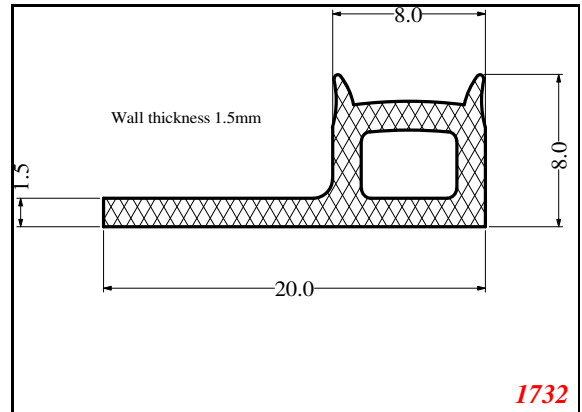

P-Medium

Contact Us:

Phone: 317-559-2220
Fax: 317-350-1322
Email: info@exactseal.com
Web: www.exactseal.com

Address:

Exactseal Inc
7601 E 88th Pl.
Building 3B
Indianapolis, IN 46256