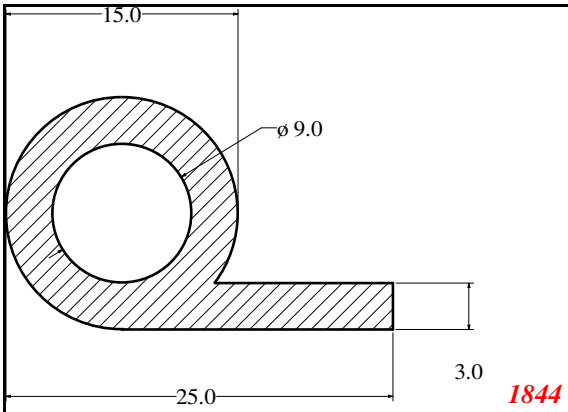

P-Medium

Contact Us:

Phone: 317-559-2220
Fax: 317-350-1322
Email: info@exactseal.com
Web: www.exactseal.com

Address:

Exactseal Inc
7601 E 88th Pl.
Building 3B
Indianapolis, IN 46256