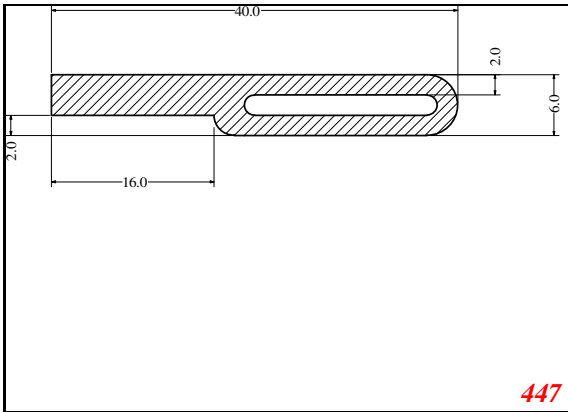

P-Medium

Contact Us:

Phone: 317-559-2220
Fax: 317-350-1322
Email: info@exactseal.com
Web: www.exactseal.com

Address:

Exactseal Inc
7601 E 88th Pl.
Building 3B
Indianapolis, IN 46256