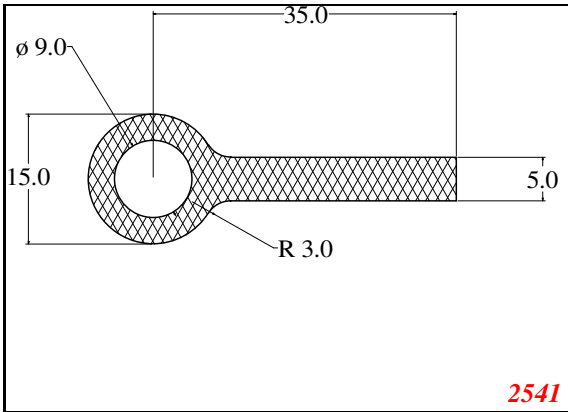

P-Medium

Contact Us:

Phone: 317-559-2220
 Fax: 317-350-1322
 Email: info@exactseal.com
 Web: www.exactseal.com

Address:

Exactseal Inc
 7601 E 88th Pl.
 Building 3B
 Indianapolis, IN 46256

P-Medium

Contact Us: