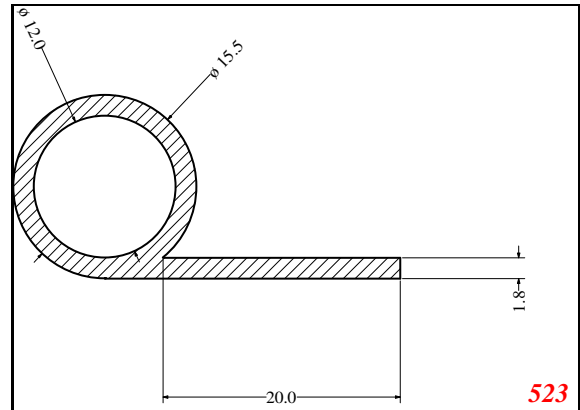

P-Medium

Contact Us:

Phone: 317-559-2220
Fax: 317-350-1322
Email: info@exactseal.com
Web: www.exactseal.com

Address:

Exactseal Inc
7601 E 88th Pl.
Building 3B
Indianapolis, IN 46256