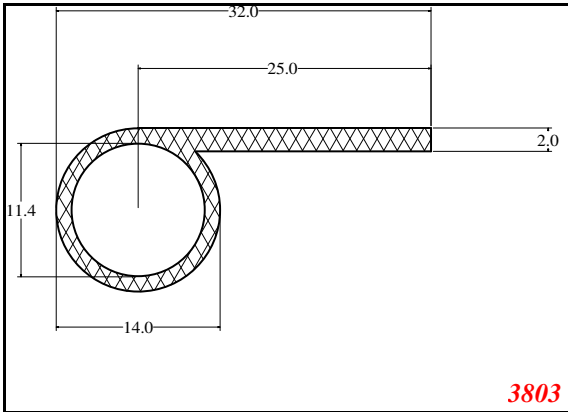

P-Medium

Contact Us:

Phone: 317-559-2220
Fax: 317-350-1322
Email: info@exactseal.com
Web: www.exactseal.com

Address:

Exactseal Inc
7601 E 88th Pl.
Building 3B
Indianapolis, IN 46256