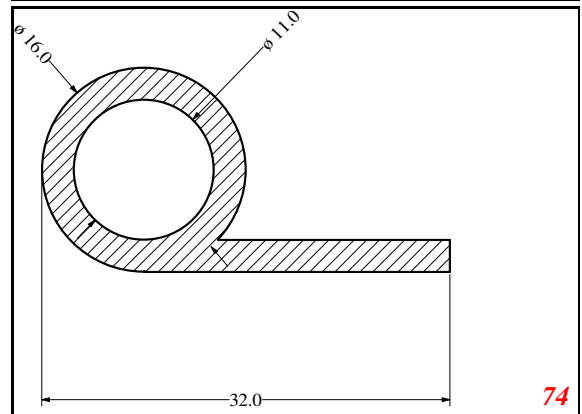

P-Medium

140

3339

1262

3478

19

132

74

2061

Contact Us:

Phone: 317-559-2220
Fax: 317-350-1322
Email: info@exactseal.com
Web: www.exactseal.com

Address:

Exactseal Inc
7601 E 88th Pl.
Building 3B
Indianapolis, IN 46256