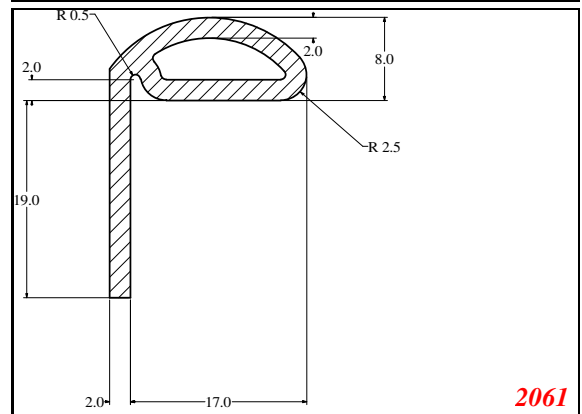

2061

Contact Us:

Phone: 317-559-2220
Fax: 317-350-1322
Email: info@exactseal.com
Web: www.exactseal.com

Address:

Exactseal Inc
7601 E 88th Pl.
Building 3B
Indianapolis, IN 46256