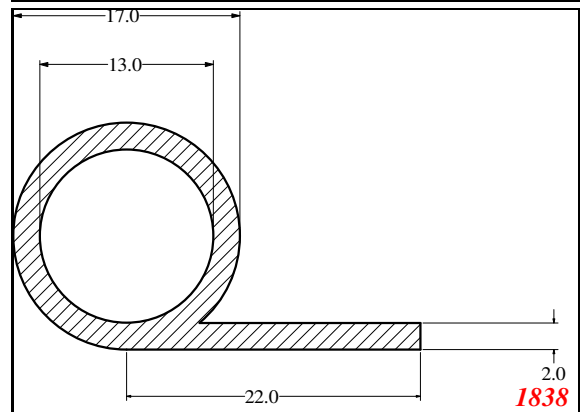

P-Medium

Contact Us:

Phone: 317-559-2220
 Fax: 317-350-1322
 Email: info@exactseal.com
 Web: www.exactseal.com

Address:

Exactseal Inc
 7601 E 88th Pl.
 Building 3B
 Indianapolis, IN 46256

P-Medium

Contact Us: