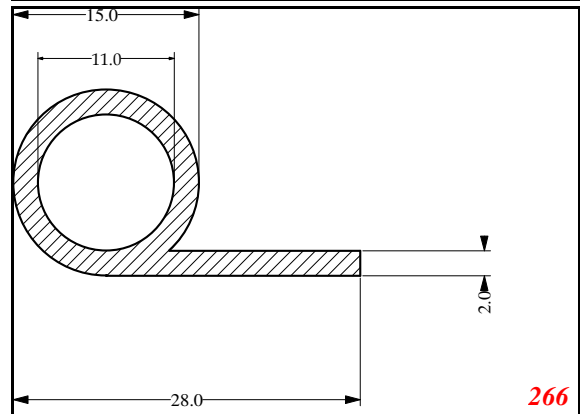

Address:

Exactseal Inc
 7601 E 88th Pl.
 Building 3B
 Indianapolis, IN 46256

P-Medium

Contact Us:

Phone: 317-559-2220
 Fax: 317-350-1322
 Email: info@exactseal.com
 Web: www.exactseal.com

Address:

Exactseal Inc
 7601 E 88th Pl.
 Building 3B
 Indianapolis, IN 46256