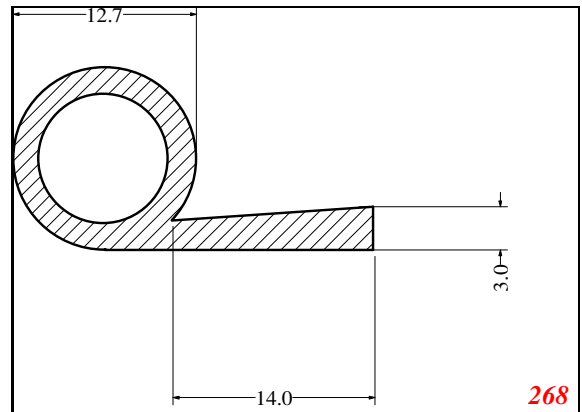

P-Medium

Contact Us:

Phone: 317-559-2220
Fax: 317-350-1322
Email: info@exactseal.com
Web: www.exactseal.com

Address:

Exactseal Inc
7601 E 88th Pl.
Building 3B
Indianapolis, IN 46256