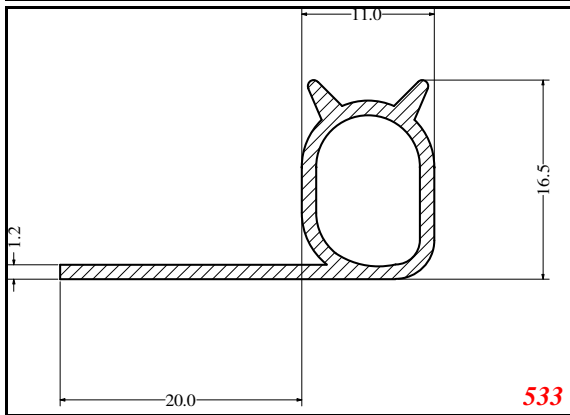

P-Medium

Contact Us:

Phone: 317-559-2220
Fax: 317-350-1322
Email: info@exactseal.com
Web: www.exactseal.com

Address:

Exactseal Inc
7601 E 88th Pl.
Building 3B
Indianapolis, IN 46256