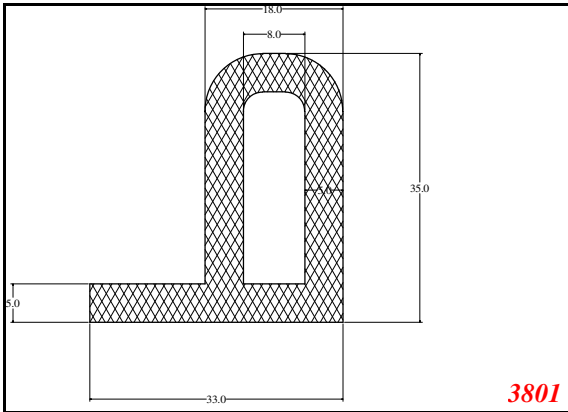

P-Medium

Contact Us:

Phone: 317-559-2220
 Fax: 317-350-1322
 Email: info@exactseal.com
 Web: www.exactseal.com

Address:

Exactseal Inc
 7601 E 88th Pl.
 Building 3B
 Indianapolis, IN 46256

P-Medium

Contact Us: