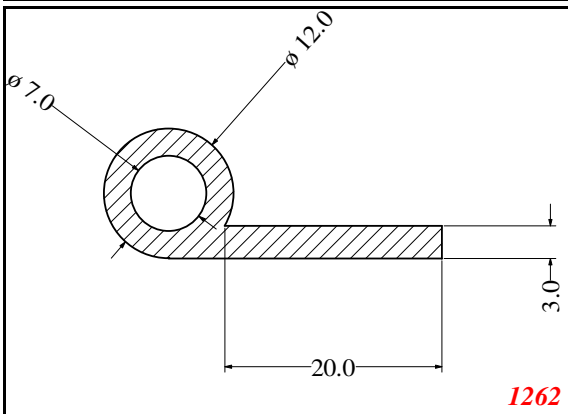

Address:

Exactseal Inc
 7601 E 88th Pl.
 Building 3B
 Indianapolis, IN 46256

P-Medium

140

3339

1262

3478

19