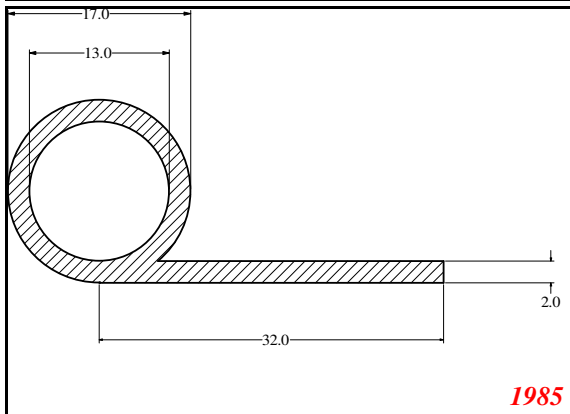

P-Medium

Contact Us:

Phone: 317-559-2220
Fax: 317-350-1322
Email: info@exactseal.com
Web: www.exactseal.com

Address:

Exactseal Inc
7601 E 88th Pl.
Building 3B
Indianapolis, IN 46256