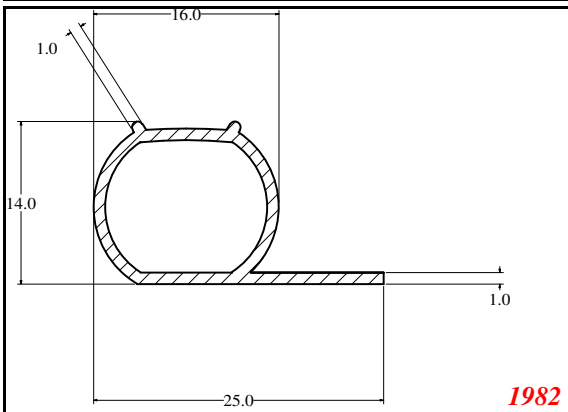

P-Medium

Contact Us:

Phone: 317-559-2220
 Fax: 317-350-1322
 Email: info@exactseal.com
 Web: www.exactseal.com

Address:

Exactseal Inc
 7601 E 88th Pl.
 Building 3B
 Indianapolis, IN 46256

P-Medium

Contact Us: