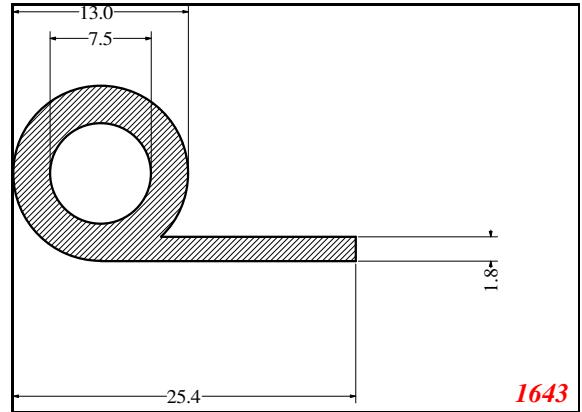

P-Medium

Contact Us:

Phone: 317-559-2220
Fax: 317-350-1322
Email: info@exactseal.com
Web: www.exactseal.com

Address:

Exactseal Inc
7601 E 88th Pl.
Building 3B
Indianapolis, IN 46256