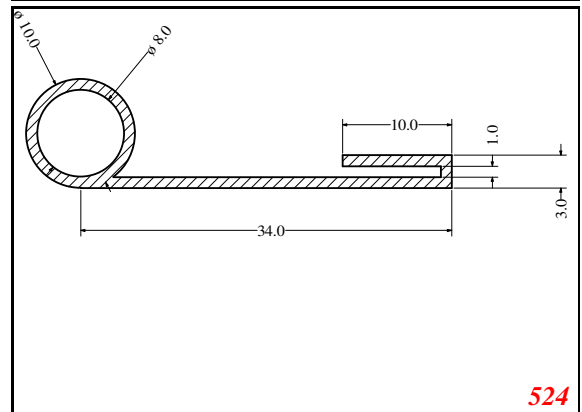

P-Medium

Contact Us:

Phone: 317-559-2220
 Fax: 317-350-1322
 Email: info@exactseal.com
 Web: www.exactseal.com

Address:

Exactseal Inc
 7601 E 88th Pl.
 Building 3B
 Indianapolis, IN 46256

P-Medium

Contact Us: