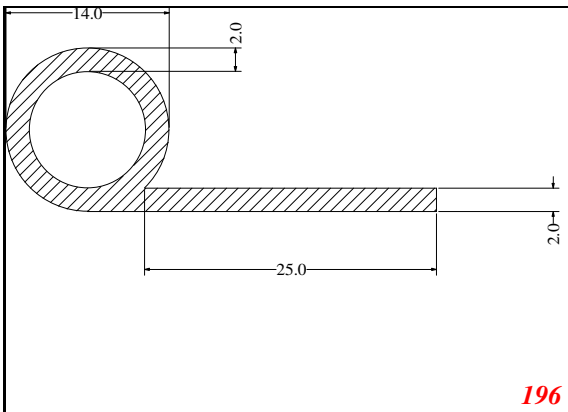

P-Medium

Contact Us:

Phone: 317-559-2220
Fax: 317-350-1322
Email: info@exactseal.com
Web: www.exactseal.com

Address:

Exactseal Inc
7601 E 88th Pl.
Building 3B
Indianapolis, IN 46256