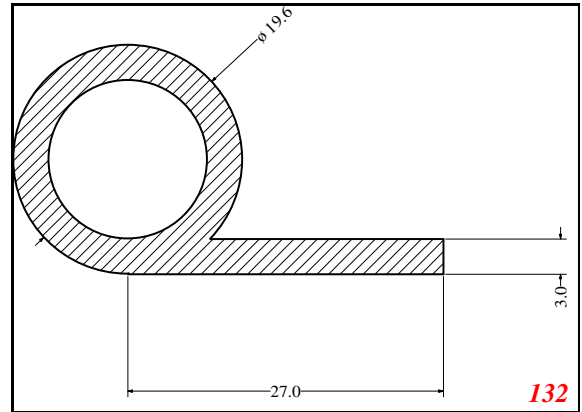

Address:

Exactseal Inc
 7601 E 88th Pl.
 Building 3B
 Indianapolis, IN 46256

P-Medium

140

3339

1262

3478

19