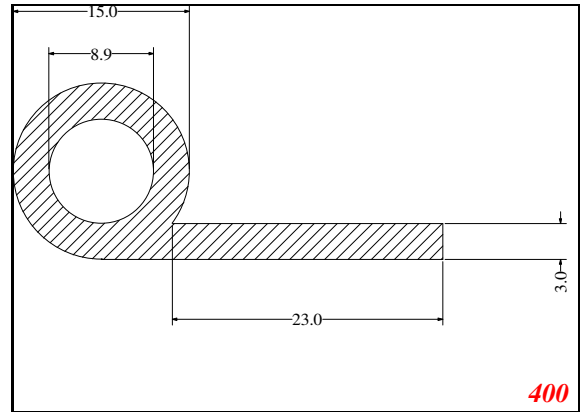

P-Medium

Contact Us:

Phone: 317-559-2220
Fax: 317-350-1322
Email: info@exactseal.com
Web: www.exactseal.com

Address:

Exactseal Inc
7601 E 88th Pl.
Building 3B
Indianapolis, IN 46256