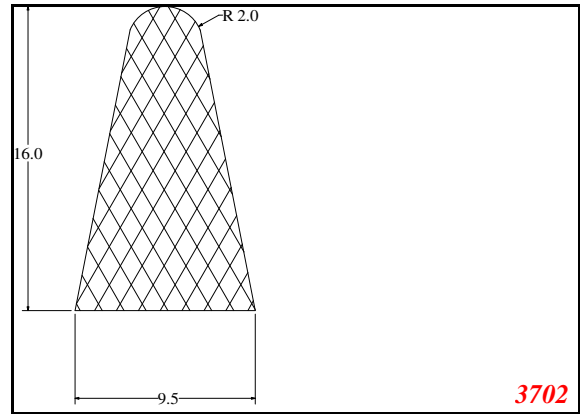

D-Solid

Contact Us:

Phone: 317-559-2220
Fax: 317-350-1322
Email: info@exactseal.com
Web: www.exactseal.com

Address:

Exactseal Inc
7601 E 88th Pl.
Building 3B
Indianapolis, IN 46256

D-Solid

Contact Us:

Phone: 317-559-2220
 Fax: 317-350-1322
 Email: info@exactseal.com
 Web: www.exactseal.com