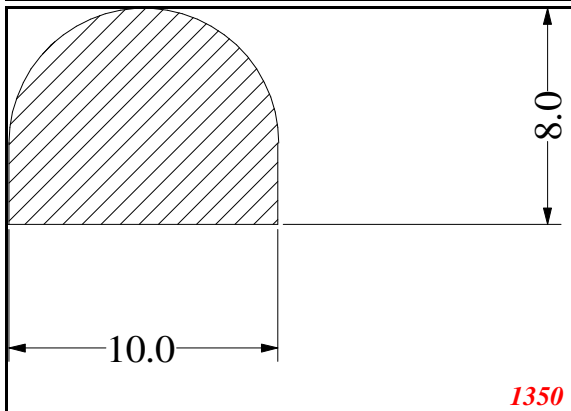

D-Solid

Contact Us:

Phone: 317-559-2220
Fax: 317-350-1322
Email: info@exactseal.com
Web: www.exactseal.com

Address:

Exactseal Inc
7601 E 88th Pl.
Building 3B
Indianapolis, IN 46256

D-Solid

Contact Us:

Phone: 317-559-2220
 Fax: 317-350-1322
 Email: info@exactseal.com
 Web: www.exactseal.com