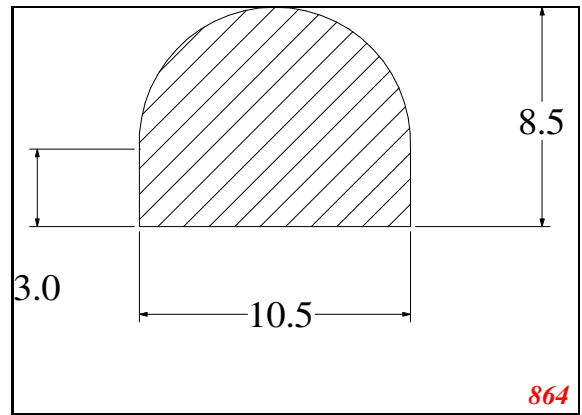

D-Solid

Contact Us:

Phone: 317-559-2220
Fax: 317-350-1322
Email: info@exactseal.com
Web: www.exactseal.com

Address:

Exactseal Inc
7601 E 88th Pl.
Building 3B
Indianapolis, IN 46256

D-Solid

Contact Us:

Phone: 317-559-2220
 Fax: 317-350-1322
 Email: info@exactseal.com
 Web: www.exactseal.com