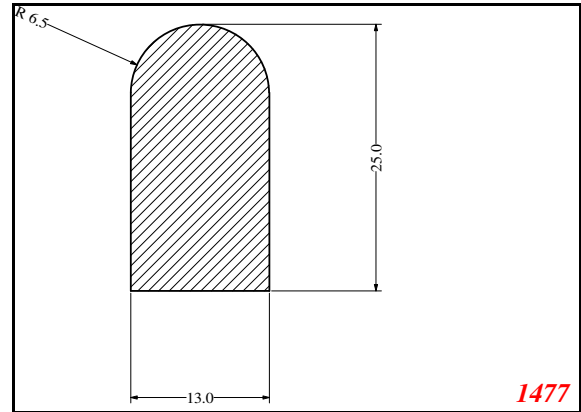

D-Solid

1129

1

415

1615

2829

1477

2888

1978

Contact Us:

Phone: 317-559-2220
Fax: 317-350-1322
Email: info@exactseal.com
Web: www.exactseal.com

Address:

Exactseal Inc
7601 E 88th Pl.
Building 3B
Indianapolis, IN 46256