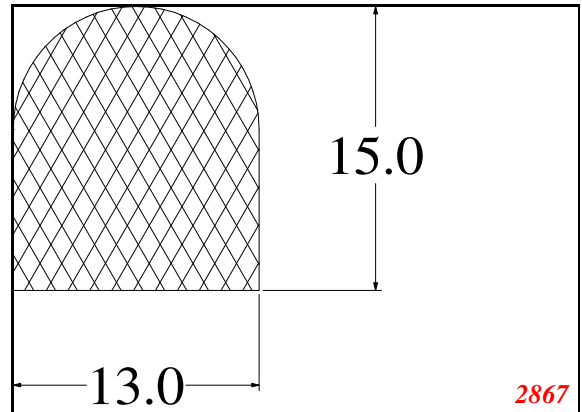

D-Solid

Contact Us:

Phone: 317-559-2220
Fax: 317-350-1322
Email: info@exactseal.com
Web: www.exactseal.com

Address:

Exactseal Inc
7601 E 88th Pl.
Building 3B
Indianapolis, IN 46256