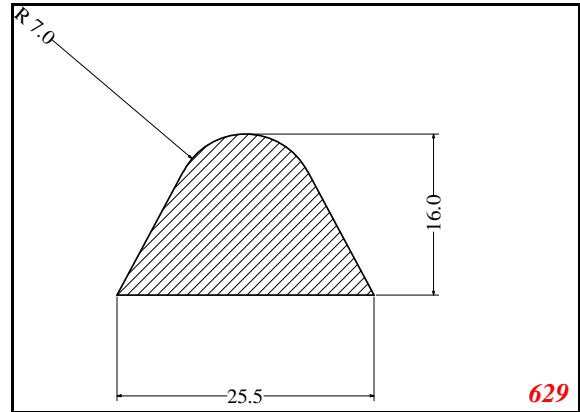

D-Solid

Contact Us:

Phone: 317-559-2220
Fax: 317-350-1322
Email: info@exactseal.com
Web: www.exactseal.com

Address:

Exactseal Inc
7601 E 88th Pl.
Building 3B
Indianapolis, IN 46256

D-Solid

Contact Us:

Phone: 317-559-2220
Fax: 317-350-1322
Email: info@exactseal.com
Web: www.exactseal.com