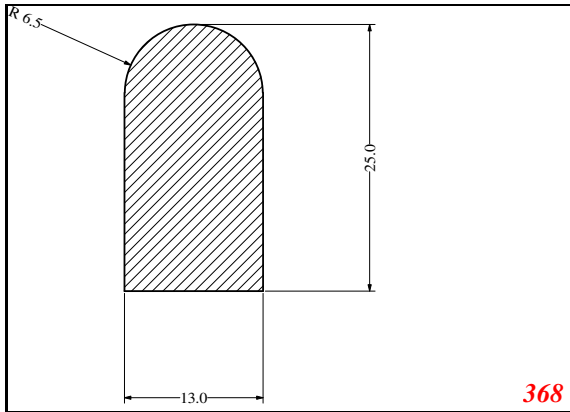

D-Solid

Contact Us:

Phone: 317-559-2220
Fax: 317-350-1322
Email: info@exactseal.com
Web: www.exactseal.com

Address:

Exactseal Inc
7601 E 88th Pl.
Building 3B
Indianapolis, IN 46256

D-Solid

368

1966