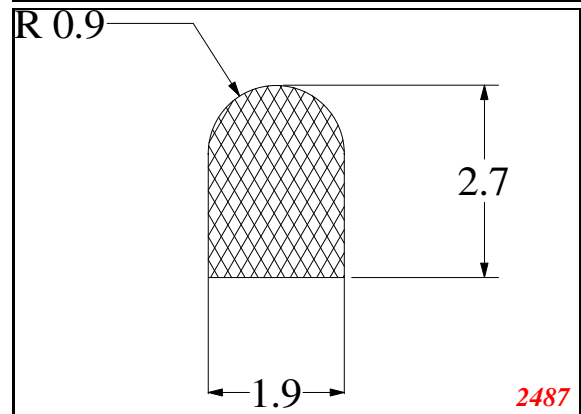

D-Solid

Contact Us:

Phone: 317-559-2220
Fax: 317-350-1322
Email: info@exactseal.com
Web: www.exactseal.com

Address:

Exactseal Inc
7601 E 88th Pl.
Building 3B
Indianapolis, IN 46256