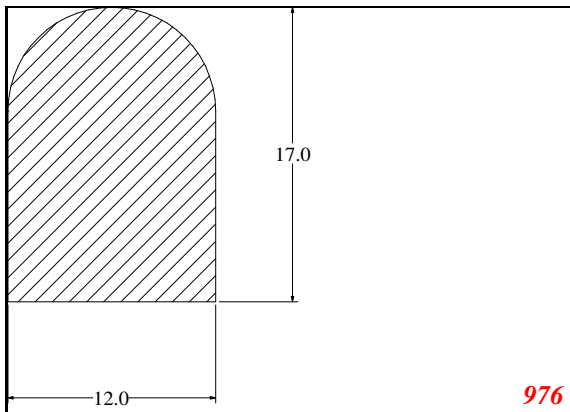

D-Solid

Contact Us:

Phone: 317-559-2220
Fax: 317-350-1322
Email: info@exactseal.com
Web: www.exactseal.com

Address:

Exactseal Inc.
7601 E 88th Pl.
Building 3B
Indianapolis, IN 46256