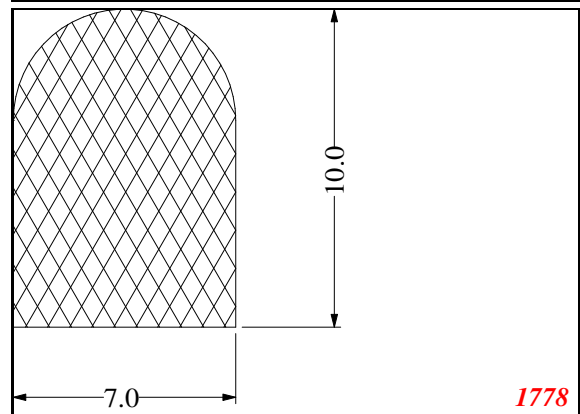

D-Solid

Contact Us:

Phone: 317-559-2220
Fax: 317-350-1322
Email: info@exactseal.com
Web: www.exactseal.com

Address:

Exactseal Inc
7601 E 88th Pl.
Building 3B
Indianapolis, IN 46256

D-Solid

Contact Us:

Phone: 317-559-2220
Fax: 317-350-1322
Email: info@exactseal.com
Web: www.exactseal.com