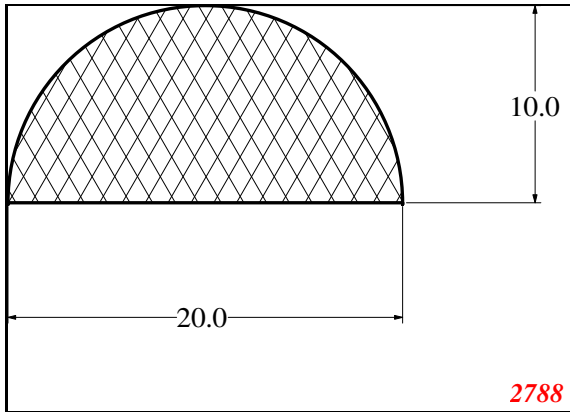

D-Solid

Contact Us:

Phone: 317-559-2220
Fax: 317-350-1322
Email: info@exactseal.com
Web: www.exactseal.com

Address:

Exactseal Inc
7601 E 88th Pl.
Building 3B
Indianapolis, IN 46256