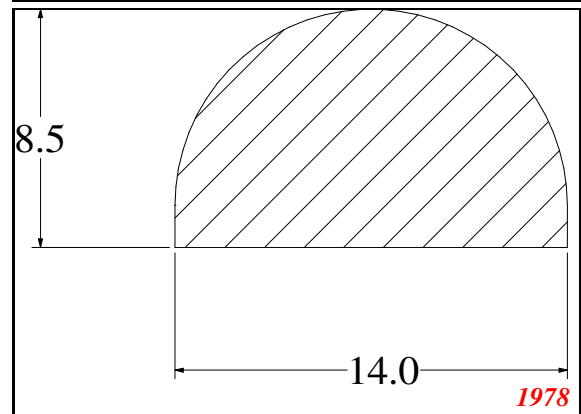

1978

Contact Us:

Phone: 317-559-2220
Fax: 317-350-1322
Email: info@exactseal.com
Web: www.exactseal.com

Address:

Exactseal Inc
7601 E 88th Pl.
Building 3B
Indianapolis, IN 46256