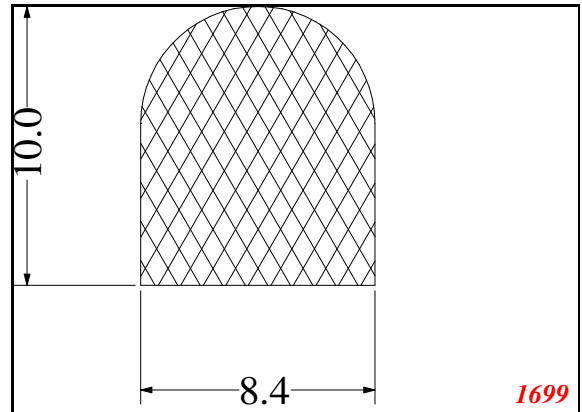

D-Solid

Contact Us:

Phone: 317-559-2220
Fax: 317-350-1322
Email: info@exactseal.com
Web: www.exactseal.com

Address:

Exactseal Inc.
7601 E 88th Pl.
Building 3B
Indianapolis, IN 46256