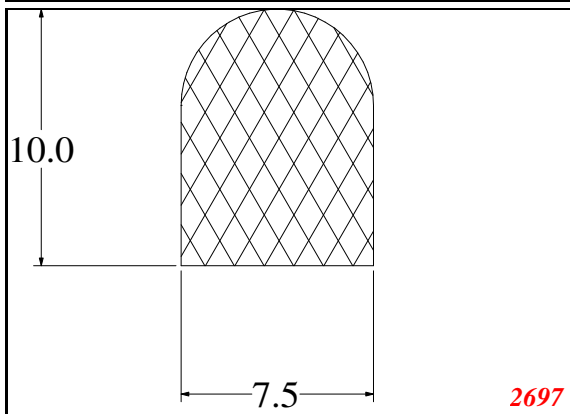

D-Solid

Contact Us:

Phone: 317-559-2220
Fax: 317-350-1322
Email: info@exactseal.com
Web: www.exactseal.com

Address:

Exactseal Inc
7601 E 88th Pl.
Building 3B
Indianapolis, IN 46256

D-Solid

Contact Us:

Phone: 317-559-2220
Fax: 317-350-1322
Email: info@exactseal.com
Web: www.exactseal.com