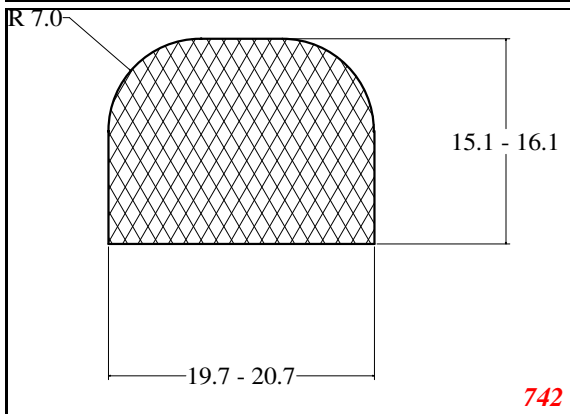

D-Solid

Contact Us:

Phone: 317-559-2220
Fax: 317-350-1322
Email: info@exactseal.com
Web: www.exactseal.com

Address:

Exactseal Inc
7601 E 88th Pl.
Building 3B
Indianapolis, IN 46256