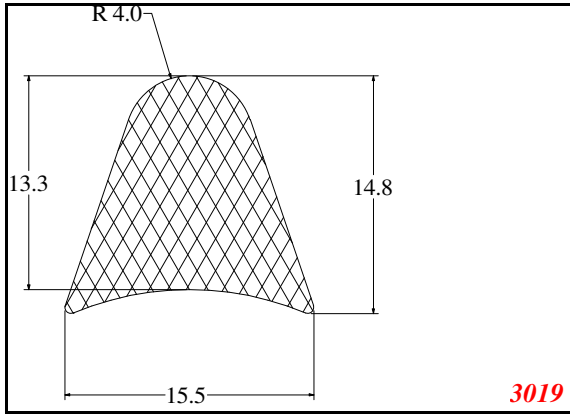

D-Solid

Contact Us:

Phone: 317-559-2220
Fax: 317-350-1322
Email: info@exactseal.com
Web: www.exactseal.com

Address:

Exactseal Inc
7601 E 88th Pl.
Building 3B
Indianapolis, IN 46256

D-Solid

Contact Us:

Phone: 317-559-2220
 Fax: 317-350-1322
 Email: info@exactseal.com
 Web: www.exactseal.com