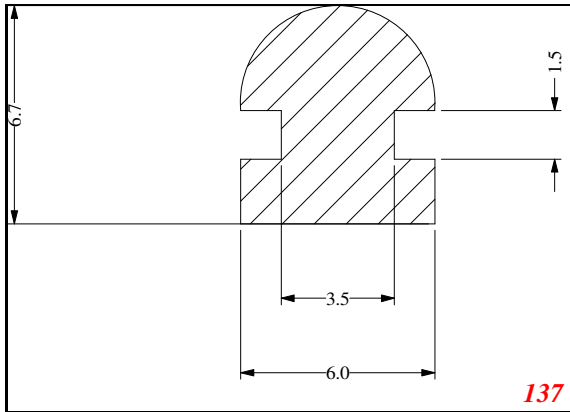

Address:

Exactseal Inc
 7601 E 88th Pl.
 Building 3B
 Indianapolis, IN 46256

D-Solid

Contact Us:

Phone: 317-559-2220
Fax: 317-350-1322
Email: info@exactseal.com
Web: www.exactseal.com

Address:

Exactseal Inc
7601 E 88th Pl.
Building 3B
Indianapolis, IN 46256