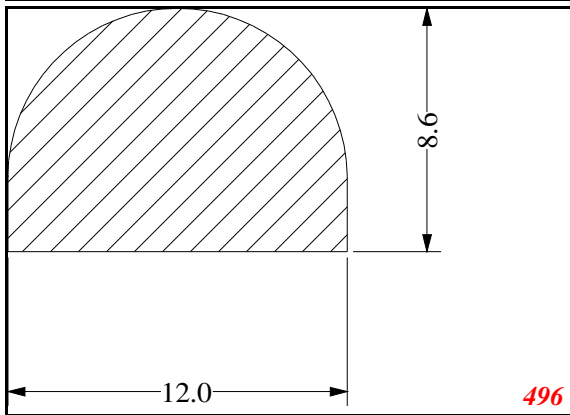

D-Solid

Contact Us:

Phone: 317-559-2220
Fax: 317-350-1322
Email: info@exactseal.com
Web: www.exactseal.com

Address:

Exactseal Inc
7601 E 88th Pl.
Building 3B
Indianapolis, IN 46256

D-Solid

Contact Us:

Phone: 317-559-2220
Fax: 317-350-1322
Email: info@exactseal.com
Web: www.exactseal.com