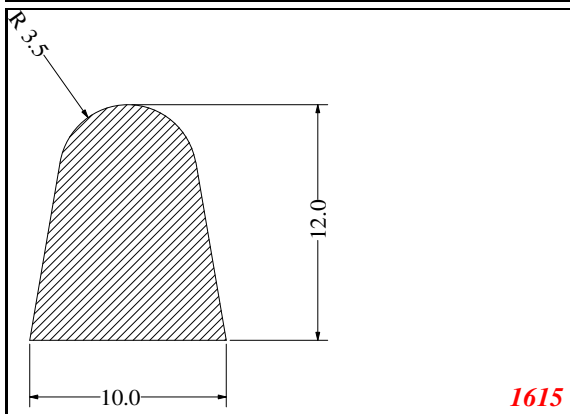

Phone: 317-559-2220
Fax: 317-350-1322
Email: info@exactseal.com
Web: www.exactseal.com

Address:

Exactseal Inc
7601 E 88th Pl.
Building 3B
Indianapolis, IN 46256

D-Solid

1129

1

415

1615