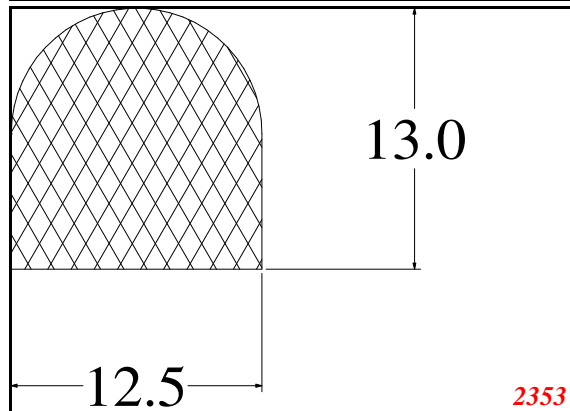

D-Solid

Contact Us:

Phone: 317-559-2220
Fax: 317-350-1322
Email: info@exactseal.com
Web: www.exactseal.com

Address:

Exactseal Inc
7601 E 88th Pl.
Building 3B
Indianapolis, IN 46256

D-Solid

Contact Us:

Phone: 317-559-2220
 Fax: 317-350-1322
 Email: info@exactseal.com
 Web: www.exactseal.com