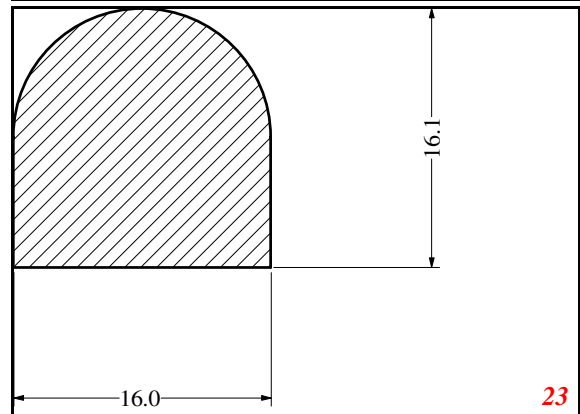

D-Solid

Contact Us:

Phone: 317-559-2220
Fax: 317-350-1322
Email: info@exactseal.com
Web: www.exactseal.com

Address:

Exactseal Inc
7601 E 88th Pl.
Building 3B
Indianapolis, IN 46256

D-Solid

Contact Us:

Phone: 317-559-2220
Fax: 317-350-1322
Email: info@exactseal.com
Web: www.exactseal.com