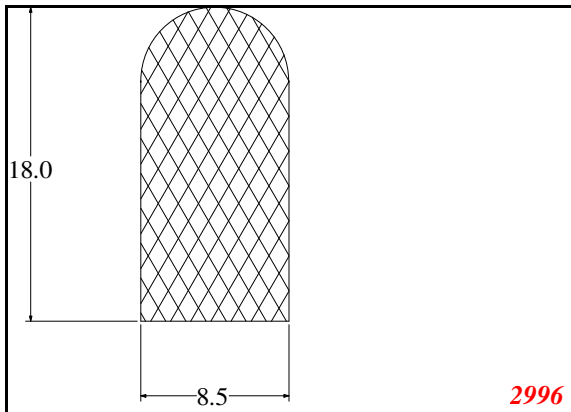

D-Solid

Contact Us:

Phone: 317-559-2220
Fax: 317-350-1322
Email: info@exactseal.com
Web: www.exactseal.com

Address:

Exactseal Inc
7601 E 88th Pl.
Building 3B
Indianapolis, IN 46256

D-Solid

Contact Us:

Phone: 317-559-2220
 Fax: 317-350-1322
 Email: info@exactseal.com
 Web: www.exactseal.com