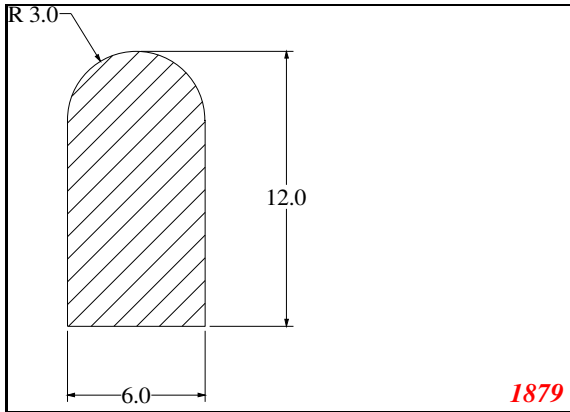

D-Solid

Contact Us:

Phone: 317-559-2220
Fax: 317-350-1322
Email: info@exactseal.com
Web: www.exactseal.com

Address:

Exactseal Inc
7601 E 88th Pl.
Building 3B
Indianapolis, IN 46256

D-Solid

Contact Us:

Phone: 317-559-2220
Fax: 317-350-1322
Email: info@exactseal.com
Web: www.exactseal.com