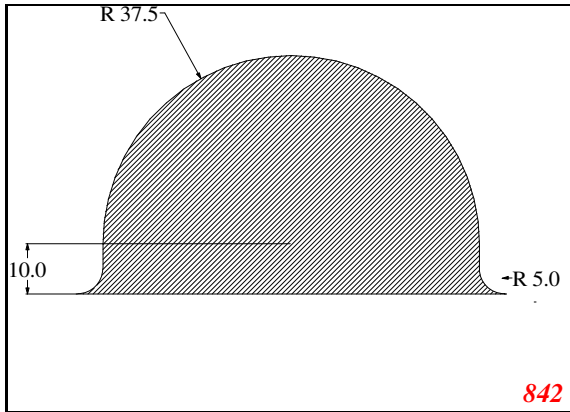

D-Solid

Contact Us:

Phone: 317-559-2220
Fax: 317-350-1322
Email: info@exactseal.com
Web: www.exactseal.com

Address:

Exactseal Inc
7601 E 88th Pl.
Building 3B
Indianapolis, IN 46256