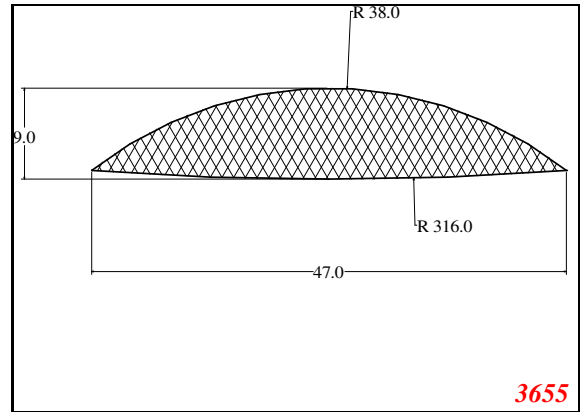

D-Solid

Contact Us:

Phone: 317-559-2220
Fax: 317-350-1322
Email: info@exactseal.com
Web: www.exactseal.com

Address:

Exactseal Inc
7601 E 88th Pl.
Building 3B
Indianapolis, IN 46256