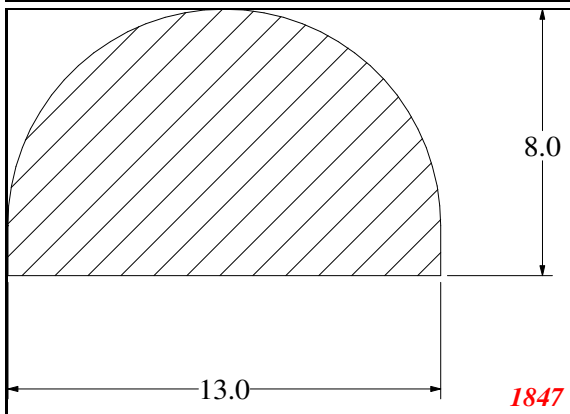

D-Solid

Contact Us:

Phone: 317-559-2220
 Fax: 317-350-1322
 Email: info@exactseal.com
 Web: www.exactseal.com

Address:

Exactseal Inc.
 7601 E 88th Pl.
 Building 3B
 Indianapolis, IN 46256

D-Solid

Contact Us: