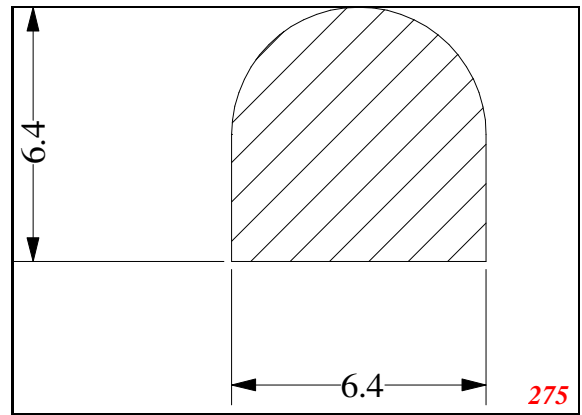

D-Solid

Contact Us:

Phone: 317-559-2220
Fax: 317-350-1322
Email: info@exactseal.com
Web: www.exactseal.com

Address:

Exactseal Inc
7601 E 88th Pl.
Building 3B
Indianapolis, IN 46256