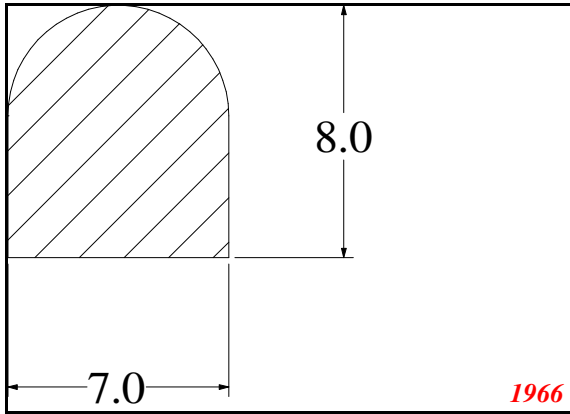

D-Solid

Contact Us:

Phone: 317-559-2220
Fax: 317-350-1322
Email: info@exactseal.com
Web: www.exactseal.com

Address:

Exactseal Inc
7601 E 88th Pl.
Building 3B
Indianapolis, IN 46256

D-Solid

368

1966