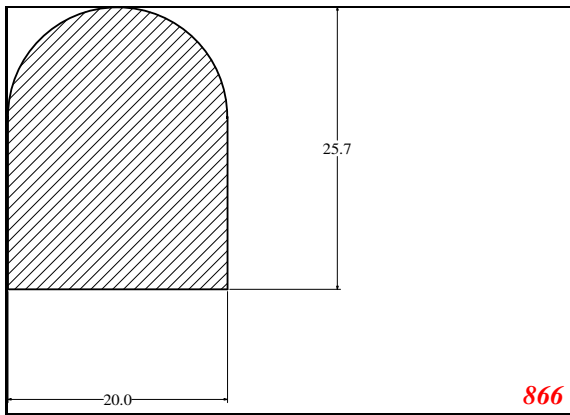

D-Solid

Contact Us:

Phone: 317-559-2220
Fax: 317-350-1322
Email: info@exactseal.com
Web: www.exactseal.com

Address:

Exactseal Inc
7601 E 88th Pl.
Building 3B
Indianapolis, IN 46256