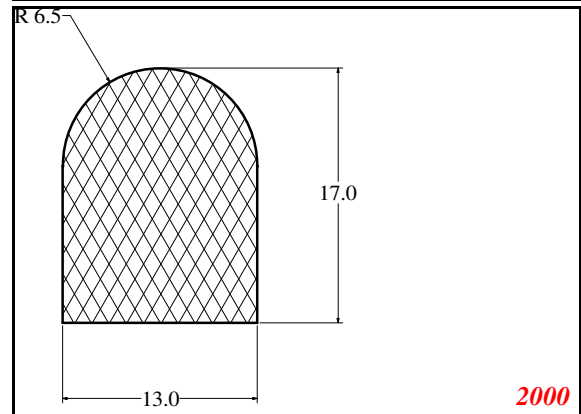

D-Solid

Contact Us:

Phone: 317-559-2220
Fax: 317-350-1322
Email: info@exactseal.com
Web: www.exactseal.com

Address:

Exactseal Inc
7601 E 88th Pl.
Building 3B
Indianapolis, IN 46256