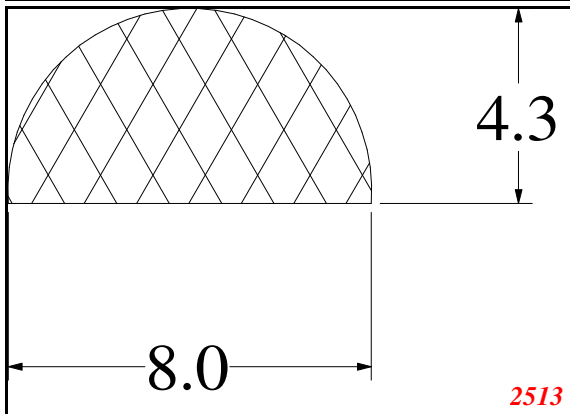

D-Solid

Contact Us:

Phone: 317-559-2220
Fax: 317-350-1322
Email: info@exactseal.com
Web: www.exactseal.com

Address:

Exactseal Inc
7601 E 88th Pl.
Building 3B
Indianapolis, IN 46256