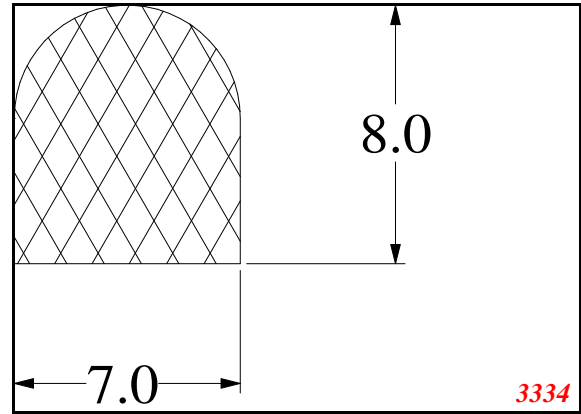

D-Solid

368

1966

1573

945

1474

3334

1584

492

Contact Us:

Phone: 317-559-2220
Fax: 317-350-1322
Email: info@exactseal.com
Web: www.exactseal.com

Address:

Exactseal Inc
7601 E 88th Pl.
Building 3B
Indianapolis, IN 46256