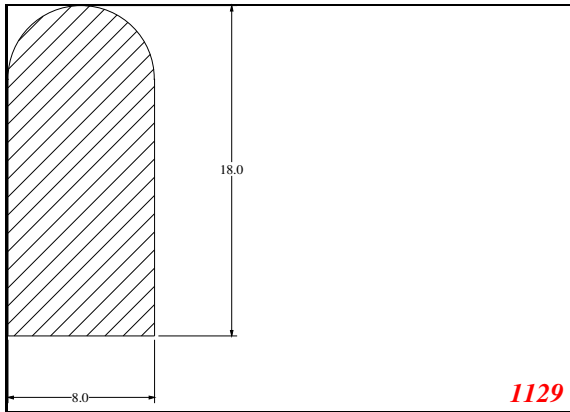

D-Solid

1129