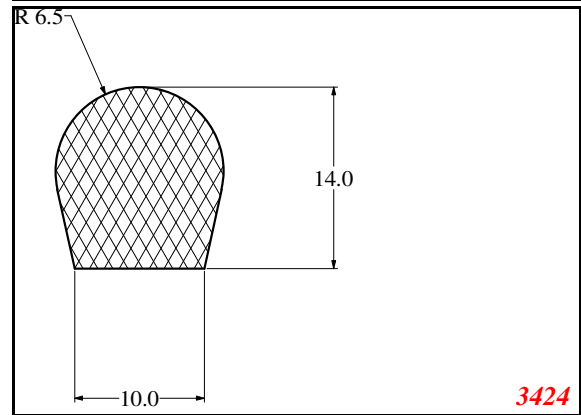

D-Solid

Contact Us:

Phone: 317-559-2220
Fax: 317-350-1322
Email: info@exactseal.com
Web: www.exactseal.com

Address:

Exactseal Inc.
7601 E 88th Pl.
Building 3B
Indianapolis, IN 46256