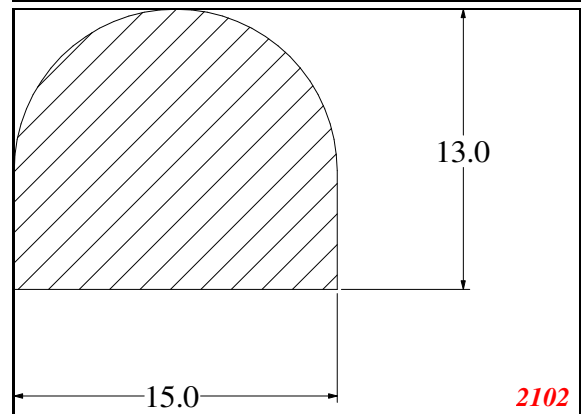

D-Solid

Contact Us:

Phone: 317-559-2220
 Fax: 317-350-1322
 Email: info@exactseal.com
 Web: www.exactseal.com

Address:

Exactseal Inc.
 7601 E 88th Pl.
 Building 3B
 Indianapolis, IN 46256

D-Solid

Contact Us: