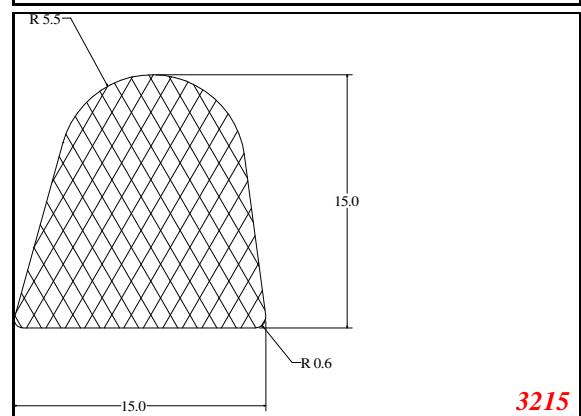

D-Solid

Contact Us:

Phone: 317-559-2220
Fax: 317-350-1322
Email: info@exactseal.com
Web: www.exactseal.com

Address:

Exactseal Inc
7601 E 88th Pl.
Building 3B
Indianapolis, IN 46256

D-Solid

Contact Us:

Phone: 317-559-2220
Fax: 317-350-1322
Email: info@exactseal.com
Web: www.exactseal.com