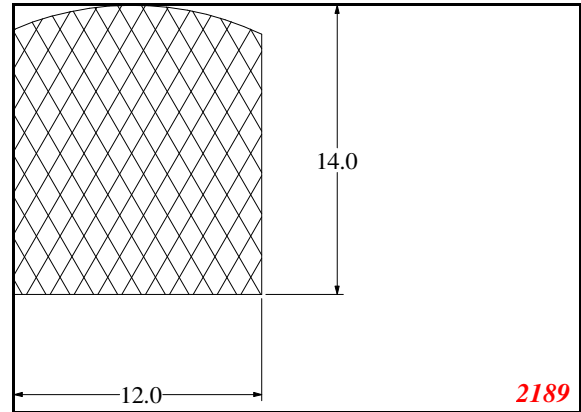

D-Solid

Contact Us:

Phone: 317-559-2220
Fax: 317-350-1322
Email: info@exactseal.com
Web: www.exactseal.com

Address:

Exactseal Inc
7601 E 88th Pl.
Building 3B
Indianapolis, IN 46256