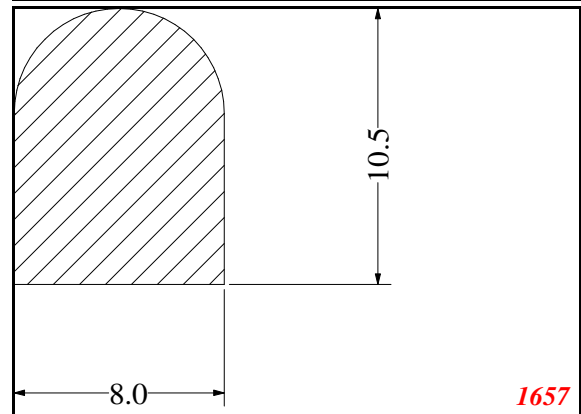

D-Solid

Contact Us:

Phone: 317-559-2220
Fax: 317-350-1322
Email: info@exactseal.com
Web: www.exactseal.com

Address:

Exactseal Inc
7601 E 88th Pl.
Building 3B
Indianapolis, IN 46256