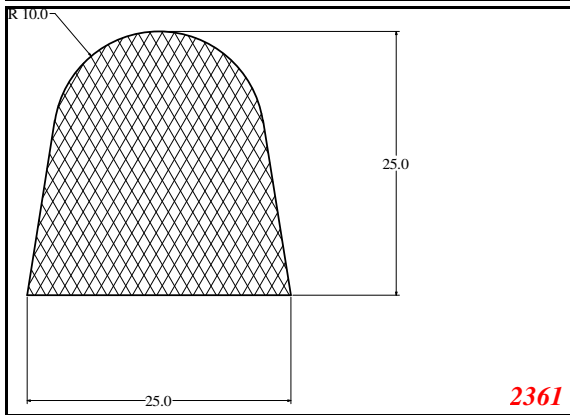

D-Solid

Contact Us:

Phone: 317-559-2220
Fax: 317-350-1322
Email: info@exactseal.com
Web: www.exactseal.com

Address:

Exactseal Inc
7601 E 88th Pl.
Building 3B
Indianapolis, IN 46256