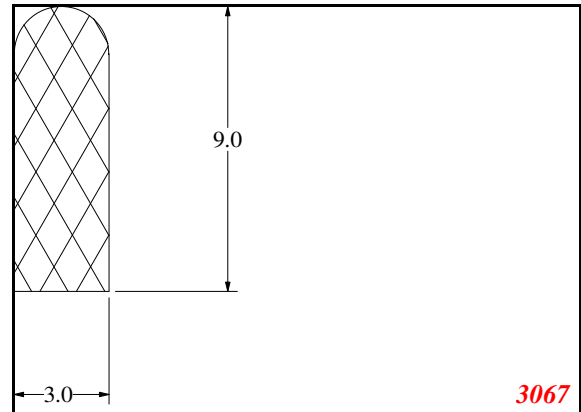

D-Solid

Contact Us:

Phone: 317-559-2220
Fax: 317-350-1322
Email: info@exactseal.com
Web: www.exactseal.com

Address:

Exactseal Inc
7601 E 88th Pl.
Building 3B
Indianapolis, IN 46256