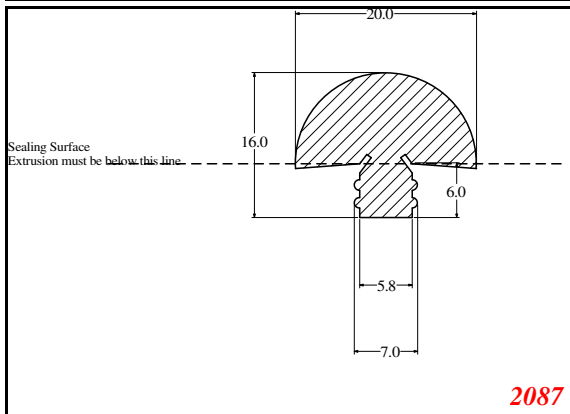

D-Solid

Contact Us:

Phone: 317-559-2220
Fax: 317-350-1322
Email: info@exactseal.com
Web: www.exactseal.com

Address:

Exactseal Inc
7601 E 88th Pl.
Building 3B
Indianapolis, IN 46256