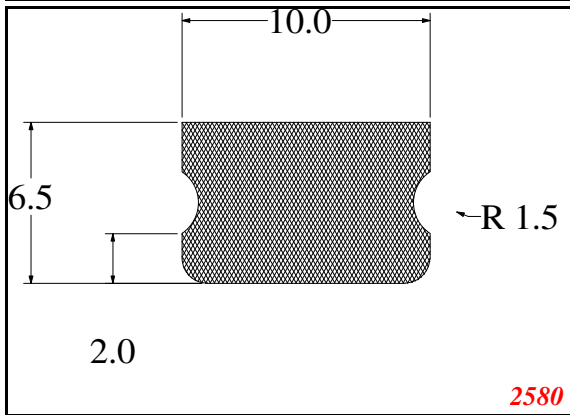

D-Solid

Contact Us:

Phone: 317-559-2220
 Fax: 317-350-1322
 Email: info@exactseal.com
 Web: www.exactseal.com

Address:

Exactseal Inc.
 7601 E 88th Pl.
 Building 3B
 Indianapolis, IN 46256

D-Solid

Contact Us: