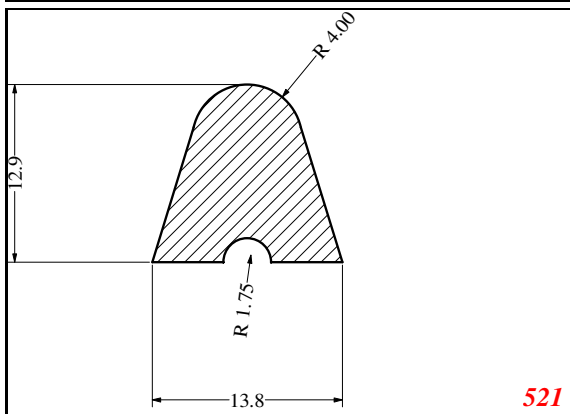

D-Solid

Contact Us:

Phone: 317-559-2220
Fax: 317-350-1322
Email: info@exactseal.com
Web: www.exactseal.com

Address:

Exactseal Inc
7601 E 88th Pl.
Building 3B
Indianapolis, IN 46256