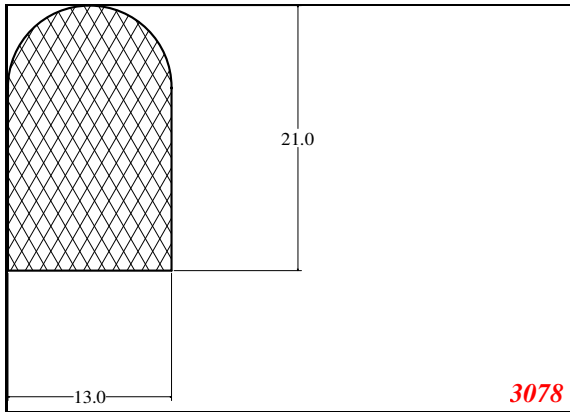

D-Solid

Contact Us:

Phone: 317-559-2220
Fax: 317-350-1322
Email: info@exactseal.com
Web: www.exactseal.com

Address:

Exactseal Inc
7601 E 88th Pl.
Building 3B
Indianapolis, IN 46256