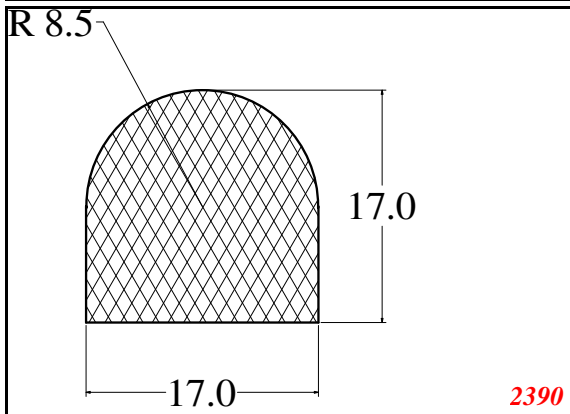

D-Solid

Contact Us:

Phone: 317-559-2220
Fax: 317-350-1322
Email: info@exactseal.com
Web: www.exactseal.com

Address:

Exactseal Inc
7601 E 88th Pl.
Building 3B
Indianapolis, IN 46256