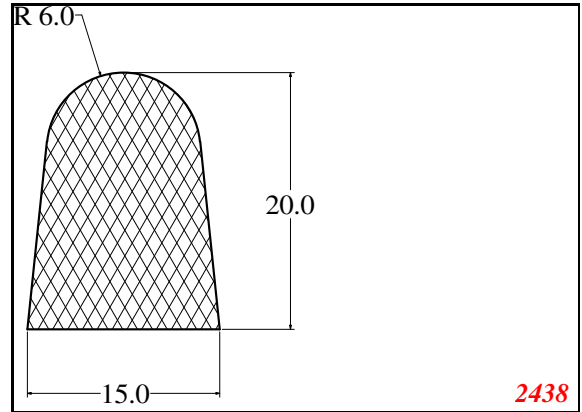

D-Solid

Contact Us:

Phone: 317-559-2220
Fax: 317-350-1322
Email: info@exactseal.com
Web: www.exactseal.com

Address:

Exactseal Inc
7601 E 88th Pl.
Building 3B
Indianapolis, IN 46256