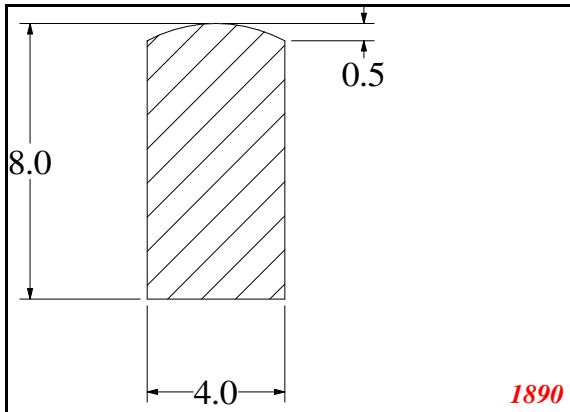

D-Solid

Contact Us:

Phone: 317-559-2220
Fax: 317-350-1322
Email: info@exactseal.com
Web: www.exactseal.com

Address:

Exactseal Inc
7601 E 88th Pl.
Building 3B
Indianapolis, IN 46256