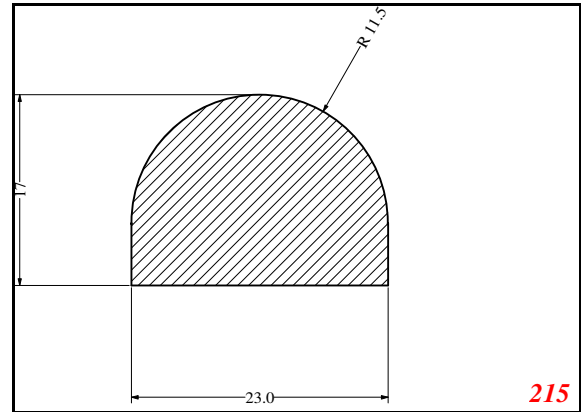

D-Solid

Contact Us:

Phone: 317-559-2220
Fax: 317-350-1322
Email: info@exactseal.com
Web: www.exactseal.com

Address:

Exactseal Inc
7601 E 88th Pl.
Building 3B
Indianapolis, IN 46256