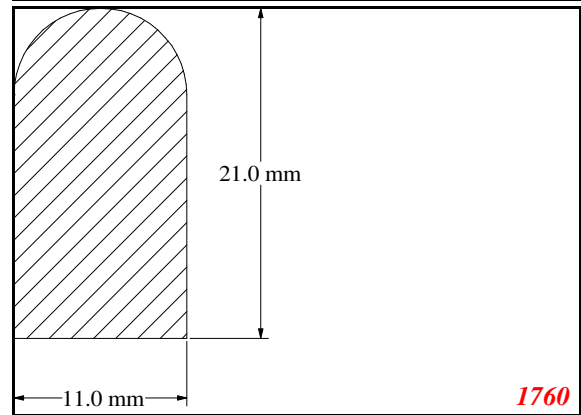

D-Solid

Contact Us:

Phone: 317-559-2220
Fax: 317-350-1322
Email: info@exactseal.com
Web: www.exactseal.com

Address:

Exactseal Inc
7601 E 88th Pl.
Building 3B
Indianapolis, IN 46256