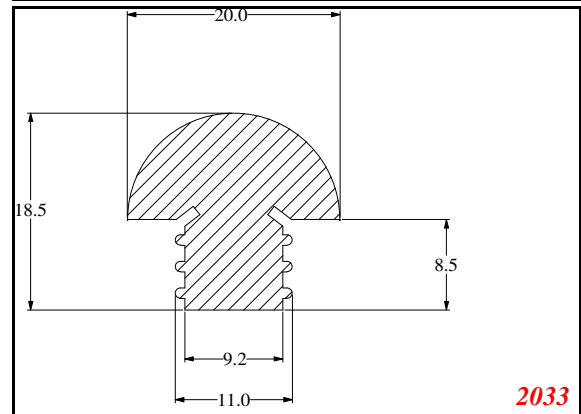

D-Solid

Contact Us:

Phone: 317-559-2220
Fax: 317-350-1322
Email: info@exactseal.com
Web: www.exactseal.com

Address:

Exactseal Inc.
7601 E 88th Pl.
Building 3B
Indianapolis, IN 46256