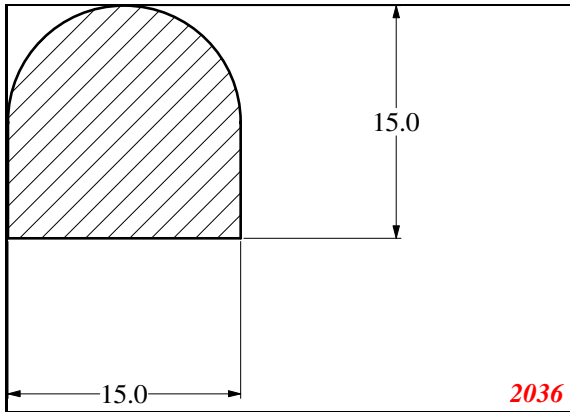

D-Solid

Contact Us:

Phone: 317-559-2220
Fax: 317-350-1322
Email: info@exactseal.com
Web: www.exactseal.com

Address:

Exactseal Inc.
7601 E 88th Pl.
Building 3B
Indianapolis, IN 46256