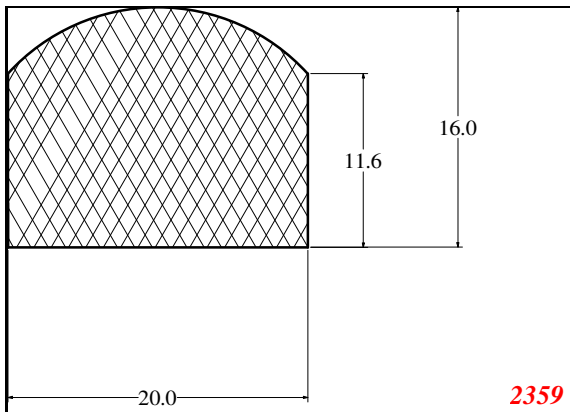

D-Solid

Contact Us:

Phone: 317-559-2220
Fax: 317-350-1322
Email: info@exactseal.com
Web: www.exactseal.com

Address:

Exactseal Inc
7601 E 88th Pl.
Building 3B
Indianapolis, IN 46256