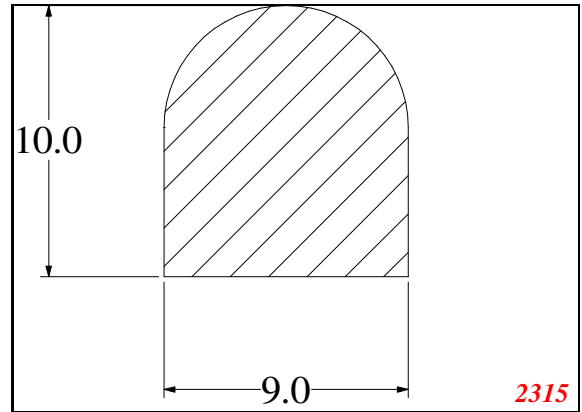

D-Solid

Contact Us:

Phone: 317-559-2220
Fax: 317-350-1322
Email: info@exactseal.com
Web: www.exactseal.com

Address:

Exactseal Inc.
7601 E 88th Pl.
Building 3B
Indianapolis, IN 46256