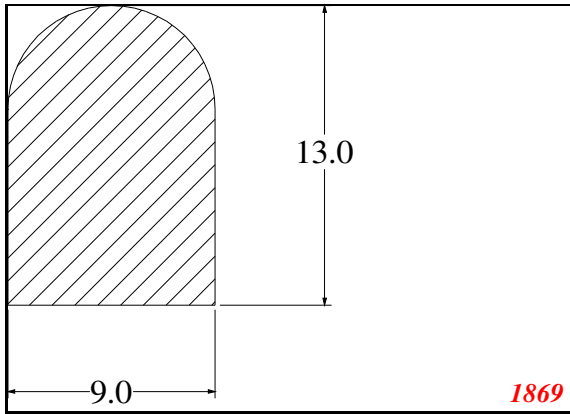

D-Solid

Contact Us:

Phone: 317-559-2220
Fax: 317-350-1322
Email: info@exactseal.com
Web: www.exactseal.com

Address:

Exactseal Inc
7601 E 88th Pl.
Building 3B
Indianapolis, IN 46256

D-Solid

Contact Us:

Phone: 317-559-2220
Fax: 317-350-1322
Email: info@exactseal.com
Web: www.exactseal.com