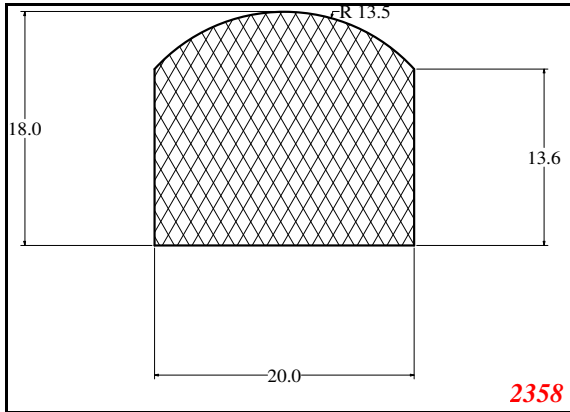

D-Solid

Contact Us:

Phone: 317-559-2220
Fax: 317-350-1322
Email: info@exactseal.com
Web: www.exactseal.com

Address:

Exactseal Inc
7601 E 88th Pl.
Building 3B
Indianapolis, IN 46256