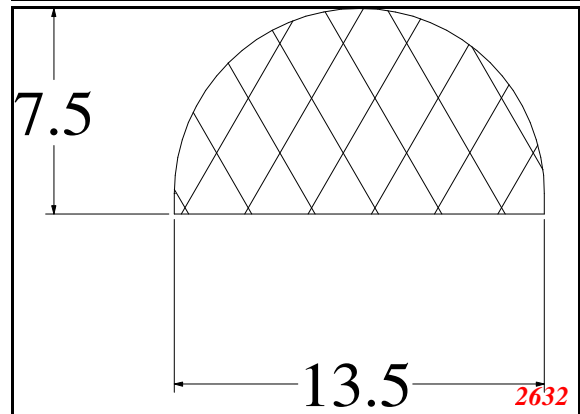

D-Solid

Contact Us:

Phone: 317-559-2220
Fax: 317-350-1322
Email: info@exactseal.com
Web: www.exactseal.com

Address:

Exactseal Inc
7601 E 88th Pl.
Building 3B
Indianapolis, IN 46256