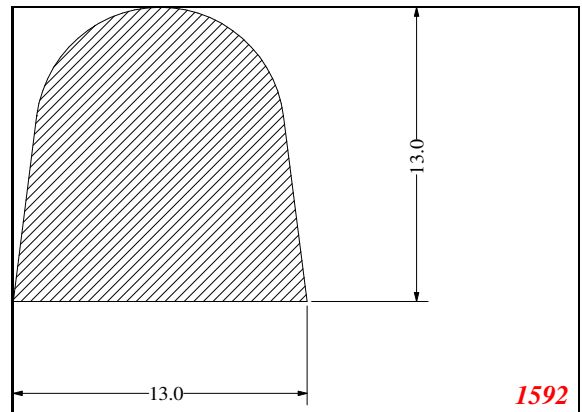

D-Solid

Contact Us:

Phone: 317-559-2220
Fax: 317-350-1322
Email: info@exactseal.com
Web: www.exactseal.com

Address:

Exactseal Inc
7601 E 88th Pl.
Building 3B
Indianapolis, IN 46256