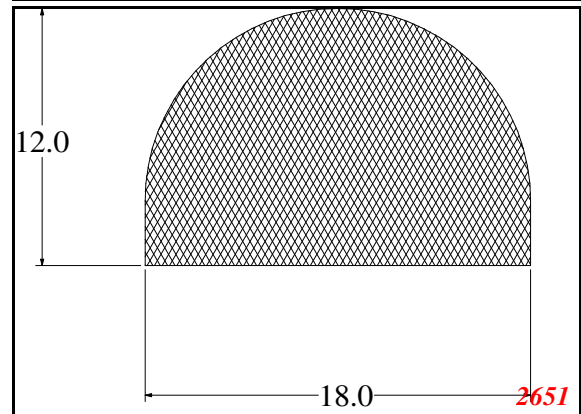

D-Solid

Contact Us:

Phone: 317-559-2220
 Fax: 317-350-1322
 Email: info@exactseal.com
 Web: www.exactseal.com

Address:

Exactseal Inc.
 7601 E 88th Pl.
 Building 3B
 Indianapolis, IN 46256

D-Solid

Contact Us: