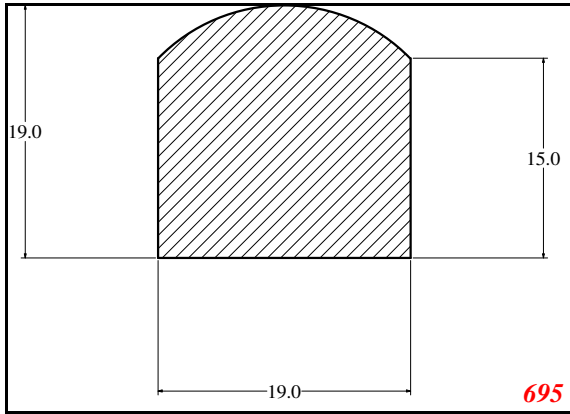

D-Solid

Contact Us:

Phone: 317-559-2220
Fax: 317-350-1322
Email: info@exactseal.com
Web: www.exactseal.com

Address:

Exactseal Inc
7601 E 88th Pl.
Building 3B
Indianapolis, IN 46256