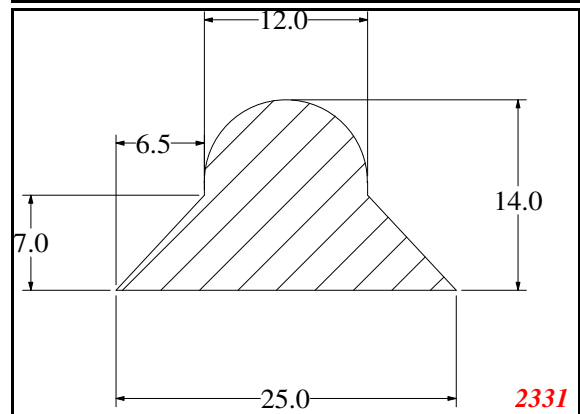

D-Solid

Contact Us:

Phone: 317-559-2220
Fax: 317-350-1322
Email: info@exactseal.com
Web: www.exactseal.com

Address:

Exactseal Inc
7601 E 88th Pl.
Building 3B
Indianapolis, IN 46256