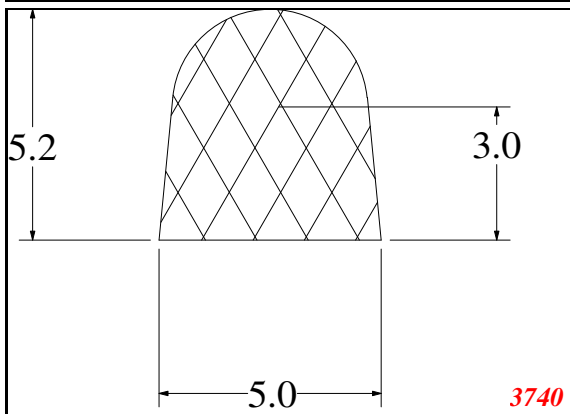

D-Solid

Contact Us:

Phone: 317-559-2220
Fax: 317-350-1322
Email: info@exactseal.com
Web: www.exactseal.com

Address:

Exactseal Inc.
7601 E 88th Pl.
Building 3B
Indianapolis, IN 46256