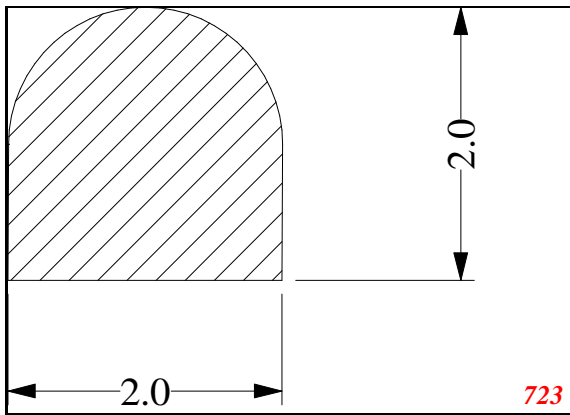

D-Solid

Contact Us:

Phone: 317-559-2220
Fax: 317-350-1322
Email: info@exactseal.com
Web: www.exactseal.com

Address:

Exactseal Inc
7601 E 88th Pl.
Building 3B
Indianapolis, IN 46256