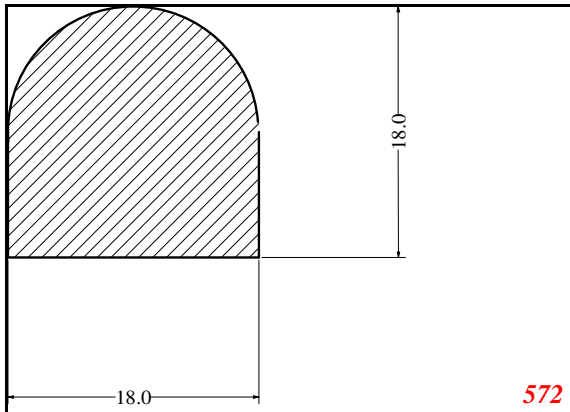

D-Solid

Contact Us:

Phone: 317-559-2220
Fax: 317-350-1322
Email: info@exactseal.com
Web: www.exactseal.com

Address:

Exactseal Inc
7601 E 88th Pl.
Building 3B
Indianapolis, IN 46256