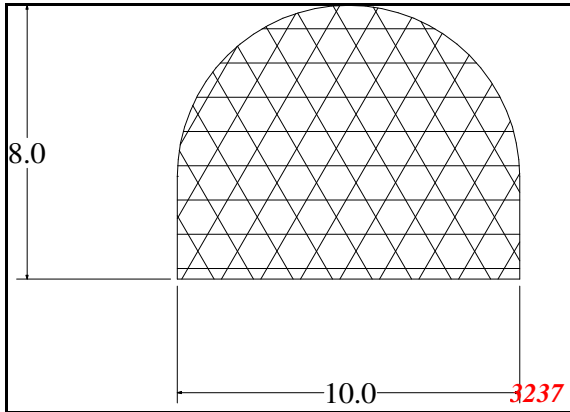

D-Solid

Contact Us:

Phone: 317-559-2220
Fax: 317-350-1322
Email: info@exactseal.com
Web: www.exactseal.com

Address:

Exactseal Inc
7601 E 88th Pl.
Building 3B
Indianapolis, IN 46256