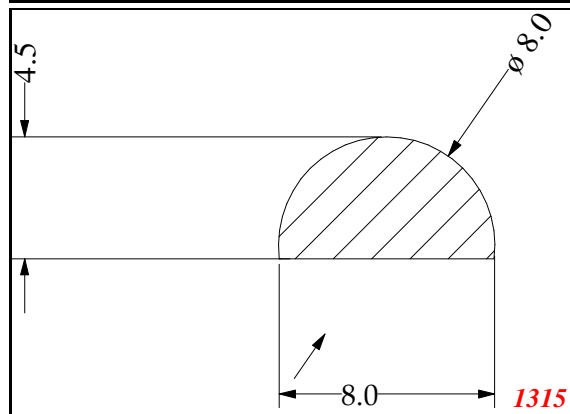

D-Solid

Contact Us:

Phone: 317-559-2220
Fax: 317-350-1322
Email: info@exactseal.com
Web: www.exactseal.com

Address:

Exactseal Inc
7601 E 88th Pl.
Building 3B
Indianapolis, IN 46256