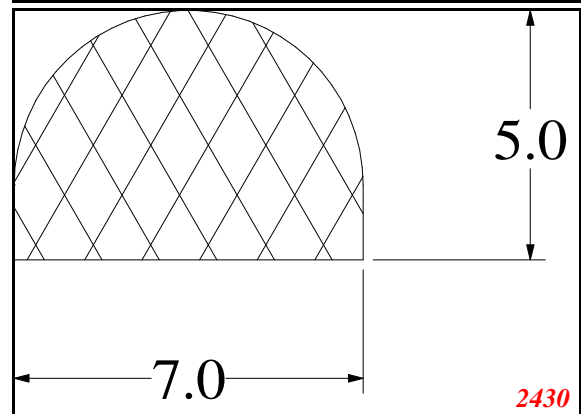

D-Solid

Contact Us:

Phone: 317-559-2220
Fax: 317-350-1322
Email: info@exactseal.com
Web: www.exactseal.com

Address:

Exactseal Inc
7601 E 88th Pl.
Building 3B
Indianapolis, IN 46256

D-Solid

Contact Us:

Phone: 317-559-2220
Fax: 317-350-1322
Email: info@exactseal.com
Web: www.exactseal.com