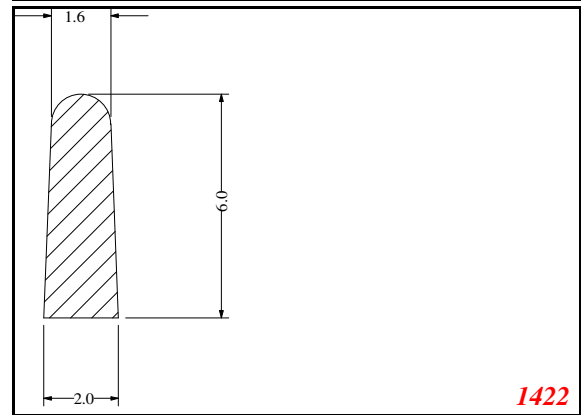

Address:

Exactseal Inc
 7601 E 88th Pl.
 Building 3B
 Indianapolis, IN 46256

D-Solid

Contact Us:

Phone: 317-559-2220
Fax: 317-350-1322
Email: info@exactseal.com
Web: www.exactseal.com

Address:

Exactseal Inc
7601 E 88th Pl.
Building 3B
Indianapolis, IN 46256