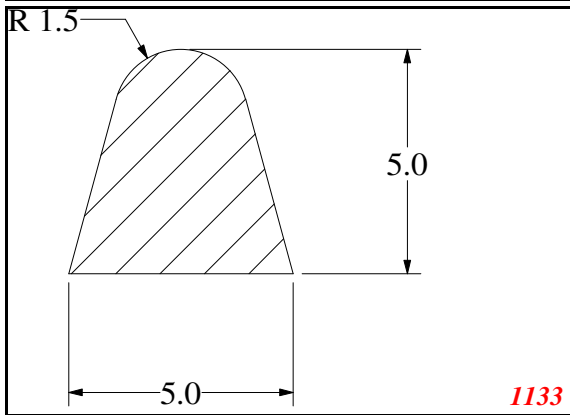

Address:

Exactseal Inc
 7601 E 88th Pl.
 Building 3B
 Indianapolis, IN 46256

D-Solid

Contact Us:

Phone: 317-559-2220
Fax: 317-350-1322
Email: info@exactseal.com
Web: www.exactseal.com

Address:

Exactseal Inc
7601 E 88th Pl.
Building 3B
Indianapolis, IN 46256