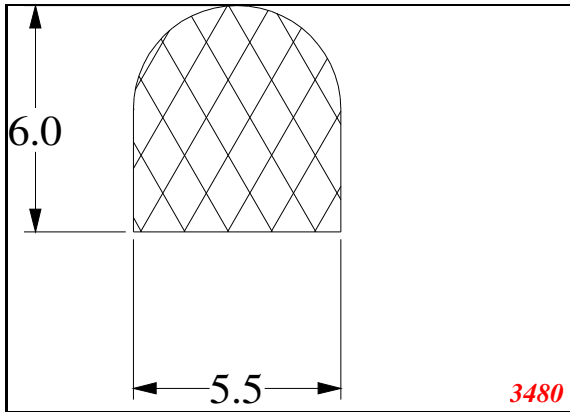

D-Solid

Contact Us:

Phone: 317-559-2220
 Fax: 317-350-1322
 Email: info@exactseal.com
 Web: www.exactseal.com

Address:

Exactseal Inc.
 7601 E 88th Pl.
 Building 3B
 Indianapolis, IN 46256

D-Solid

Contact Us: