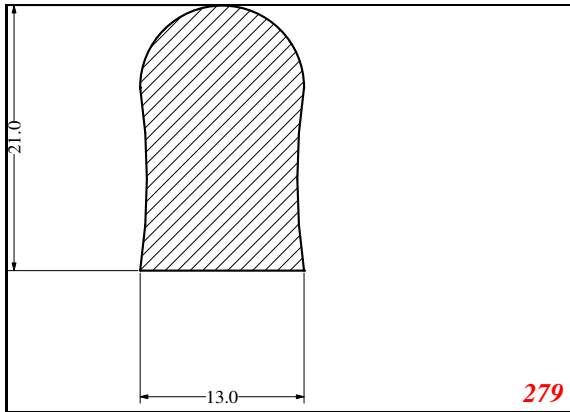

D-Solid

Contact Us:

Phone: 317-559-2220
Fax: 317-350-1322
Email: info@exactseal.com
Web: www.exactseal.com

Address:

Exactseal Inc
7601 E 88th Pl.
Building 3B
Indianapolis, IN 46256