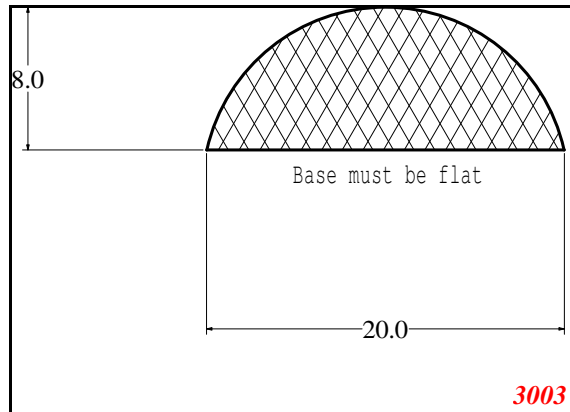

D-Solid

Contact Us:

Phone: 317-559-2220
Fax: 317-350-1322
Email: info@exactseal.com
Web: www.exactseal.com

Address:

Exactseal Inc
7601 E 88th Pl.
Building 3B
Indianapolis, IN 46256

D-Solid

Contact Us:

Phone: 317-559-2220
 Fax: 317-350-1322
 Email: info@exactseal.com
 Web: www.exactseal.com