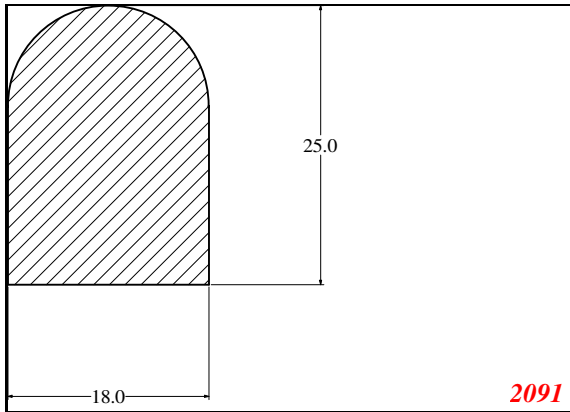

D-Solid

Contact Us:

Phone: 317-559-2220
Fax: 317-350-1322
Email: info@exactseal.com
Web: www.exactseal.com

Address:

Exactseal Inc
7601 E 88th Pl.
Building 3B
Indianapolis, IN 46256