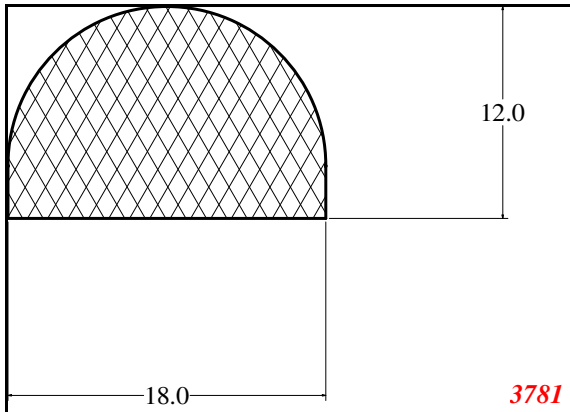

D-Solid

Contact Us:

Phone: 317-559-2220
Fax: 317-350-1322
Email: info@exactseal.com
Web: www.exactseal.com

Address:

Exactseal Inc.
7601 E 88th Pl.
Building 3B
Indianapolis, IN 46256