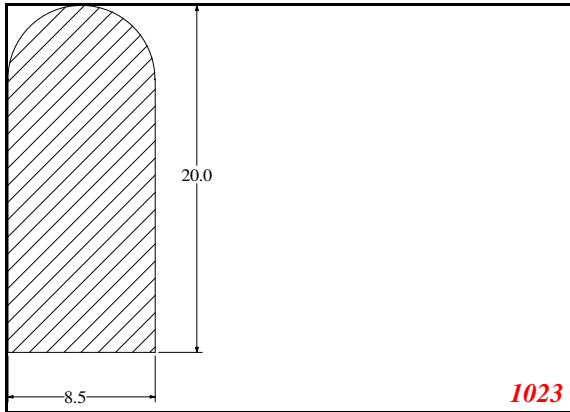

D-Solid

Contact Us:

Phone: 317-559-2220
Fax: 317-350-1322
Email: info@exactseal.com
Web: www.exactseal.com

Address:

Exactseal Inc.
7601 E 88th Pl.
Building 3B
Indianapolis, IN 46256