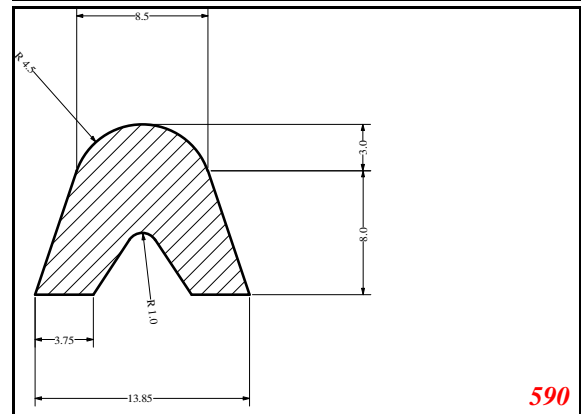

D-Solid

Contact Us:

Phone: 317-559-2220
Fax: 317-350-1322
Email: info@exactseal.com
Web: www.exactseal.com

Address:

Exactseal Inc
7601 E 88th Pl.
Building 3B
Indianapolis, IN 46256