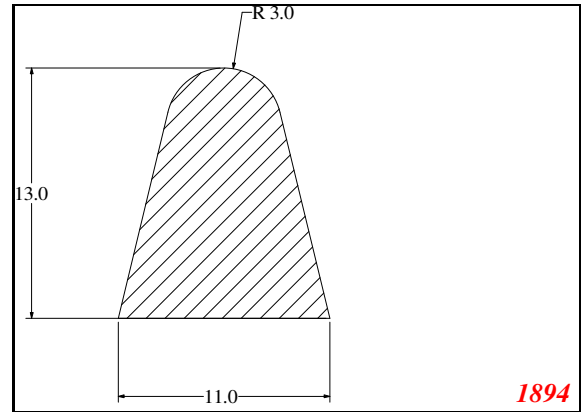

D-Solid

Contact Us:

Phone: 317-559-2220
Fax: 317-350-1322
Email: info@exactseal.com
Web: www.exactseal.com

Address:

Exactseal Inc
7601 E 88th Pl.
Building 3B
Indianapolis, IN 46256