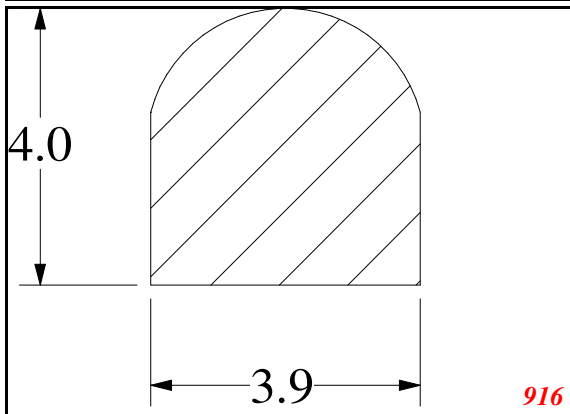

D-Solid

Contact Us:

Phone: 317-559-2220
Fax: 317-350-1322
Email: info@exactseal.com
Web: www.exactseal.com

Address:

Exactseal Inc.
7601 E 88th Pl.
Building 3B
Indianapolis, IN 46256