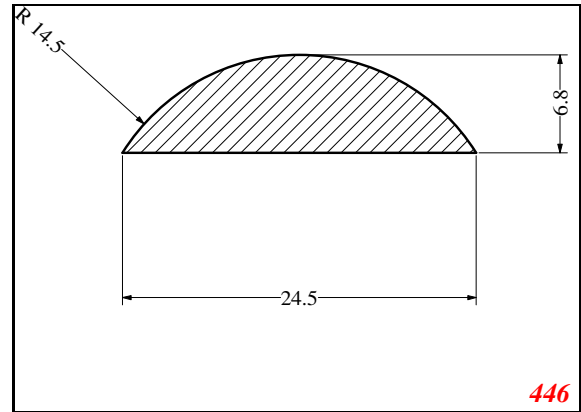

D-Solid

Contact Us:

Phone: 317-559-2220
Fax: 317-350-1322
Email: info@exactseal.com
Web: www.exactseal.com

Address:

Exactseal Inc
7601 E 88th Pl.
Building 3B
Indianapolis, IN 46256