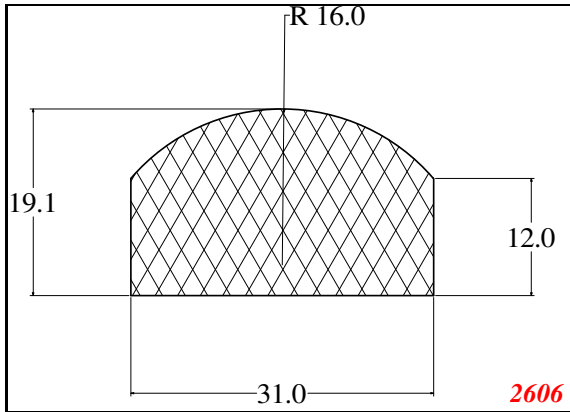

D-Solid

Contact Us:

Phone: 317-559-2220
Fax: 317-350-1322
Email: info@exactseal.com
Web: www.exactseal.com

Address:

Exactseal Inc.
7601 E 88th Pl.
Building 3B
Indianapolis, IN 46256