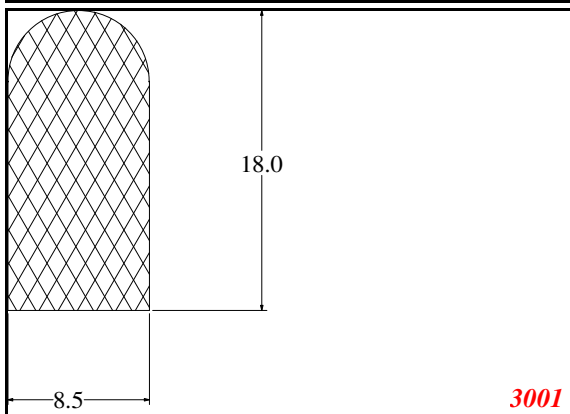

D-Solid

Contact Us:

Phone: 317-559-2220
Fax: 317-350-1322
Email: info@exactseal.com
Web: www.exactseal.com

Address:

Exactseal Inc
7601 E 88th Pl.
Building 3B
Indianapolis, IN 46256