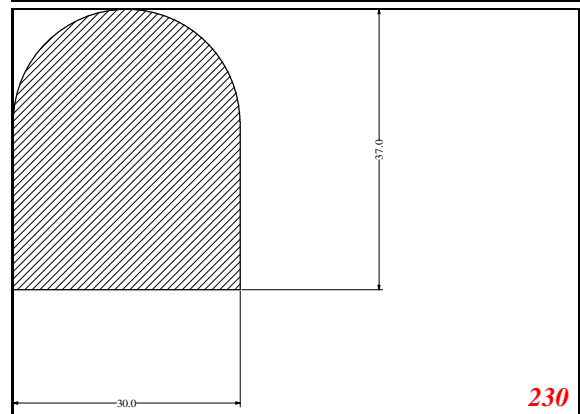

D-Solid

Contact Us:

Phone: 317-559-2220
Fax: 317-350-1322
Email: info@exactseal.com
Web: www.exactseal.com

Address:

Exactseal Inc
7601 E 88th Pl.
Building 3B
Indianapolis, IN 46256