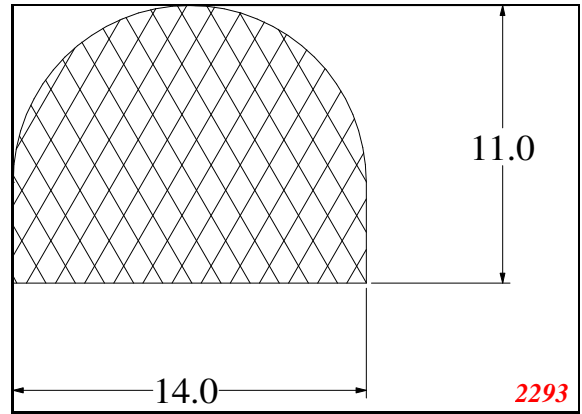

D-Solid

Contact Us:

Phone: 317-559-2220
Fax: 317-350-1322
Email: info@exactseal.com
Web: www.exactseal.com

Address:

Exactseal Inc
7601 E 88th Pl.
Building 3B
Indianapolis, IN 46256