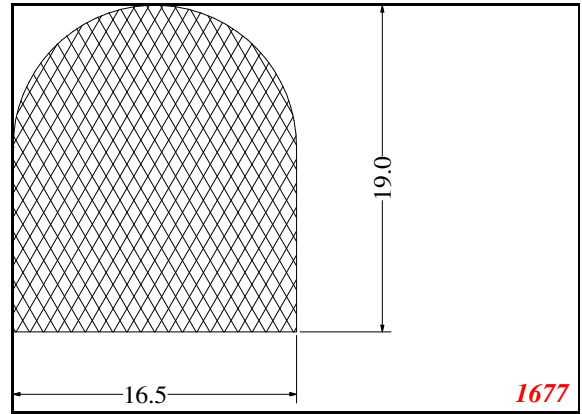

D-Solid

Contact Us:

Phone: 317-559-2220
Fax: 317-350-1322
Email: info@exactseal.com
Web: www.exactseal.com

Address:

Exactseal Inc
7601 E 88th Pl.
Building 3B
Indianapolis, IN 46256