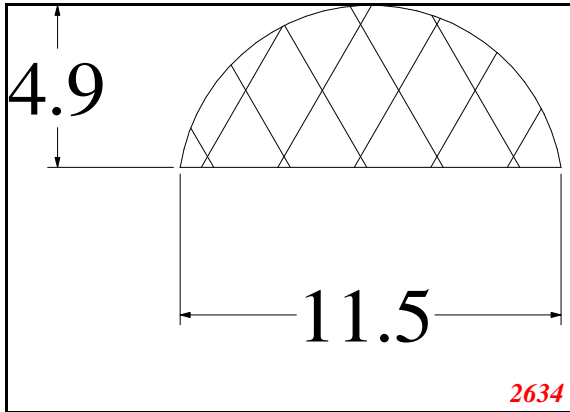

D-Solid

Contact Us:

Phone: 317-559-2220
Fax: 317-350-1322
Email: info@exactseal.com
Web: www.exactseal.com

Address:

Exactseal Inc
7601 E 88th Pl.
Building 3B
Indianapolis, IN 46256