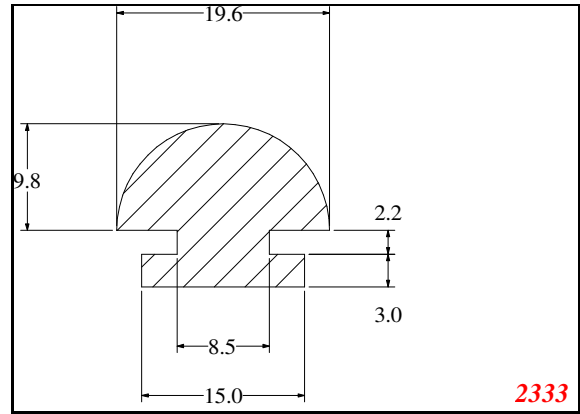

D-Solid

Contact Us:

Phone: 317-559-2220
Fax: 317-350-1322
Email: info@exactseal.com
Web: www.exactseal.com

Address:

Exactseal Inc
7601 E 88th Pl.
Building 3B
Indianapolis, IN 46256