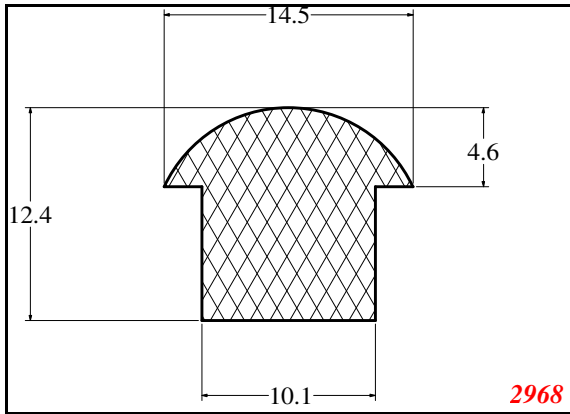

D-Solid

Contact Us:

Phone: 317-559-2220
Fax: 317-350-1322
Email: info@exactseal.com
Web: www.exactseal.com

Address:

Exactseal Inc
7601 E 88th Pl.
Building 3B
Indianapolis, IN 46256

D-Solid

Contact Us:

Phone: 317-559-2220
 Fax: 317-350-1322
 Email: info@exactseal.com
 Web: www.exactseal.com