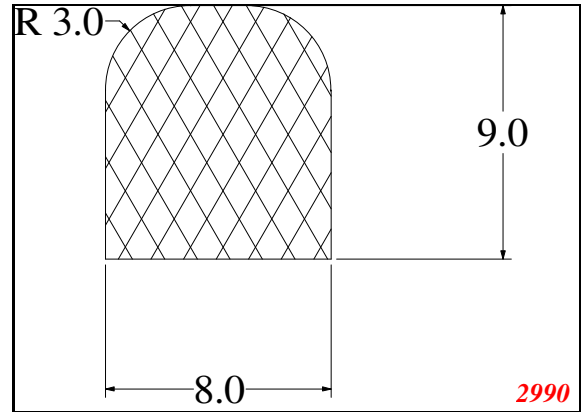

D-Solid

Contact Us:

Phone: 317-559-2220
Fax: 317-350-1322
Email: info@exactseal.com
Web: www.exactseal.com

Address:

Exactseal Inc
7601 E 88th Pl.
Building 3B
Indianapolis, IN 46256