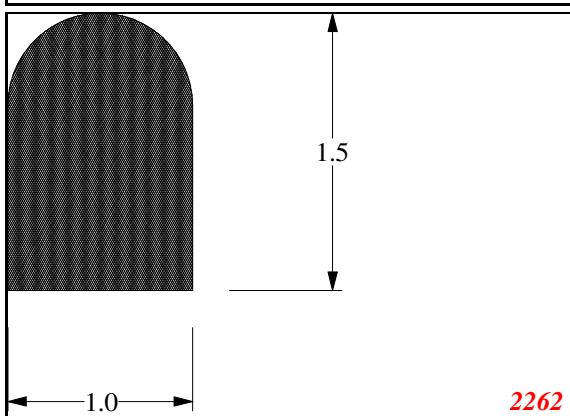

D-Solid

Contact Us:

Phone: 317-559-2220
Fax: 317-350-1322
Email: info@exactseal.com
Web: www.exactseal.com

Address:

Exactseal Inc
7601 E 88th Pl.
Building 3B
Indianapolis, IN 46256

D-Solid

Contact Us:

Phone: 317-559-2220
Fax: 317-350-1322
Email: info@exactseal.com
Web: www.exactseal.com