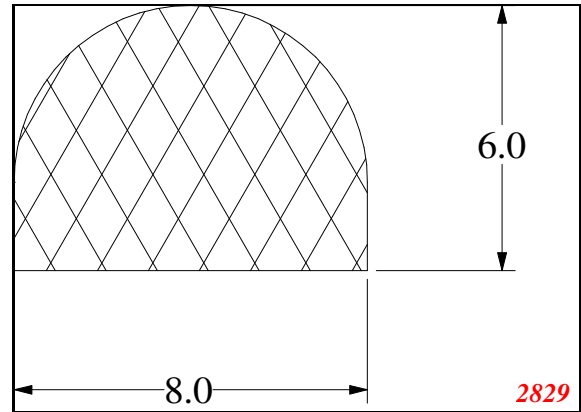

Phone: 317-559-2220
Fax: 317-350-1322
Email: info@exactseal.com
Web: www.exactseal.com

Address:

Exactseal Inc
7601 E 88th Pl.
Building 3B
Indianapolis, IN 46256

D-Solid

1129

1

415

1615