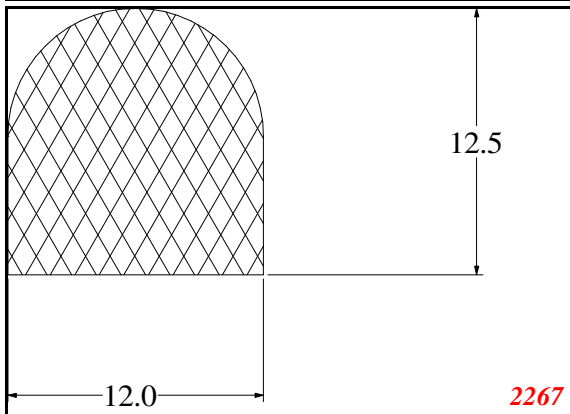

D-Solid

Contact Us:

Phone: 317-559-2220
 Fax: 317-350-1322
 Email: info@exactseal.com
 Web: www.exactseal.com

Address:

Exactseal Inc.
 7601 E 88th Pl.
 Building 3B
 Indianapolis, IN 46256

D-Solid

Contact Us: