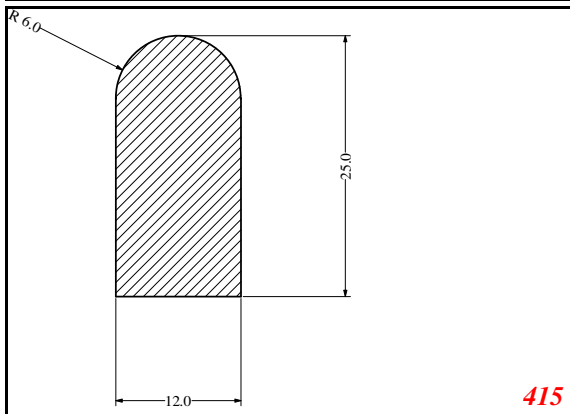

Phone: 317-559-2220
Fax: 317-350-1322
Email: info@exactseal.com
Web: www.exactseal.com

Address:

Exactseal Inc
7601 E 88th Pl.
Building 3B
Indianapolis, IN 46256

D-Solid

1129

1

415

1615