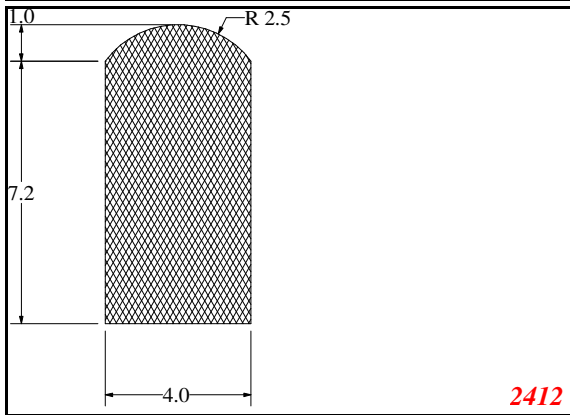

D-Solid

Contact Us:

Phone: 317-559-2220
Fax: 317-350-1322
Email: info@exactseal.com
Web: www.exactseal.com

Address:

Exactseal Inc.
7601 E 88th Pl.
Building 3B
Indianapolis, IN 46256