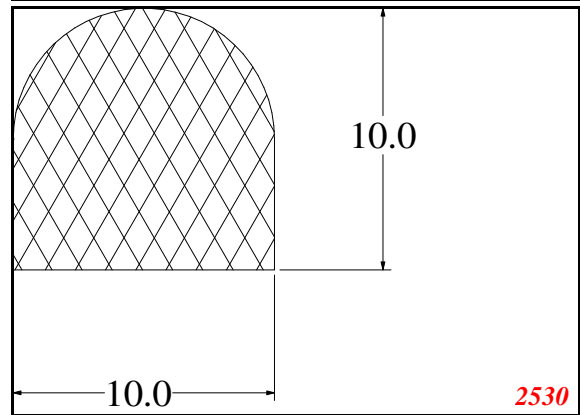

D-Solid

Contact Us:

Phone: 317-559-2220
Fax: 317-350-1322
Email: info@exactseal.com
Web: www.exactseal.com

Address:

Exactseal Inc
7601 E 88th Pl.
Building 3B
Indianapolis, IN 46256