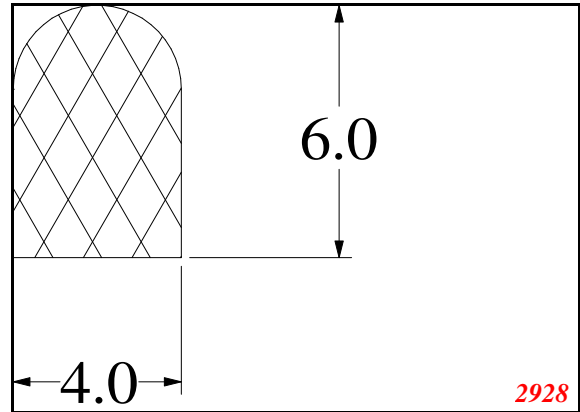

D-Solid

Contact Us:

Phone: 317-559-2220
Fax: 317-350-1322
Email: info@exactseal.com
Web: www.exactseal.com

Address:

Exactseal Inc
7601 E 88th Pl.
Building 3B
Indianapolis, IN 46256