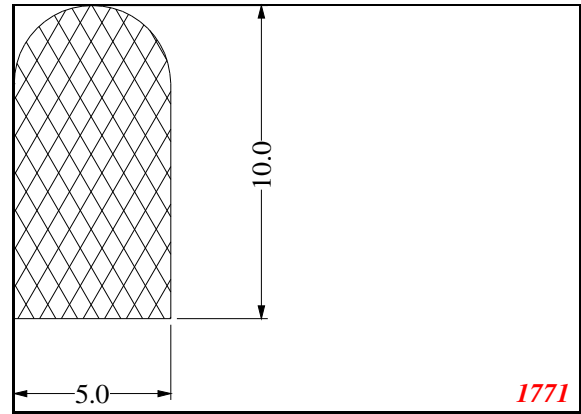

D-Solid

Contact Us:

Phone: 317-559-2220
Fax: 317-350-1322
Email: info@exactseal.com
Web: www.exactseal.com

Address:

Exactseal Inc
7601 E 88th Pl.
Building 3B
Indianapolis, IN 46256

D-Solid

Contact Us:

Phone: 317-559-2220
Fax: 317-350-1322
Email: info@exactseal.com
Web: www.exactseal.com