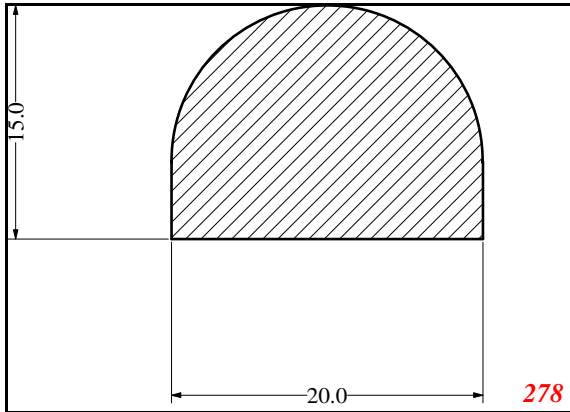

D-Solid

Contact Us:

Phone: 317-559-2220
Fax: 317-350-1322
Email: info@exactseal.com
Web: www.exactseal.com

Address:

Exactseal Inc
7601 E 88th Pl.
Building 3B
Indianapolis, IN 46256