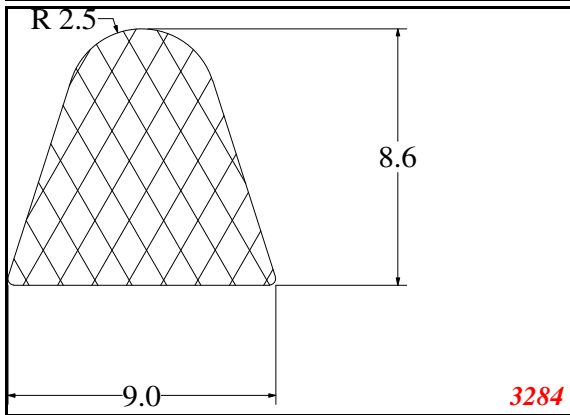

D-Solid

Contact Us:

Phone: 317-559-2220
Fax: 317-350-1322
Email: info@exactseal.com
Web: www.exactseal.com

Address:

Exactseal Inc
7601 E 88th Pl.
Building 3B
Indianapolis, IN 46256