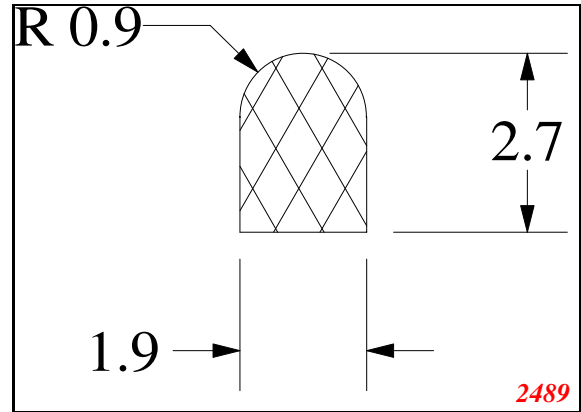

D-Solid

Contact Us:

Phone: 317-559-2220
 Fax: 317-350-1322
 Email: info@exactseal.com
 Web: www.exactseal.com

Address:

Exactseal Inc.
 7601 E 88th Pl.
 Building 3B
 Indianapolis, IN 46256

D-Solid

Contact Us: