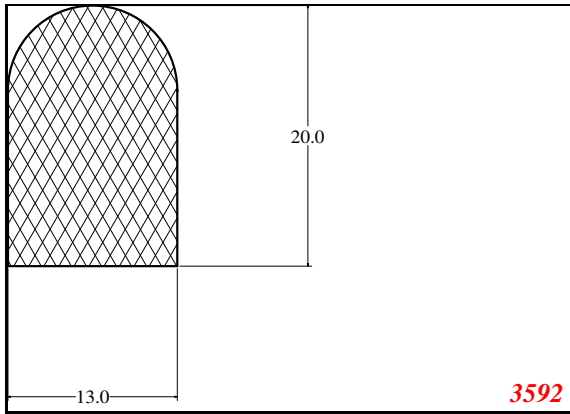

D-Solid

Contact Us:

Phone: 317-559-2220
Fax: 317-350-1322
Email: info@exactseal.com
Web: www.exactseal.com

Address:

Exactseal Inc
7601 E 88th Pl.
Building 3B
Indianapolis, IN 46256