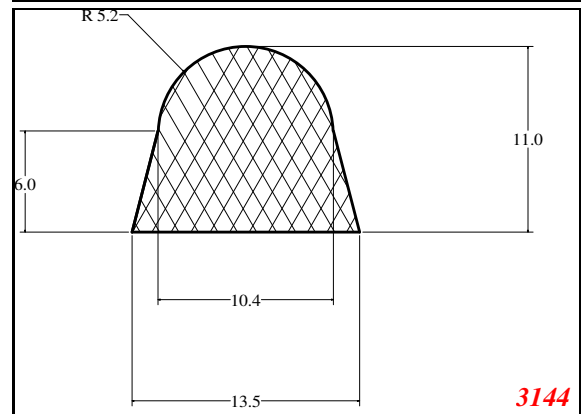

D-Solid

Contact Us:

Phone: 317-559-2220
Fax: 317-350-1322
Email: info@exactseal.com
Web: www.exactseal.com

Address:

Exactseal Inc
7601 E 88th Pl.
Building 3B
Indianapolis, IN 46256