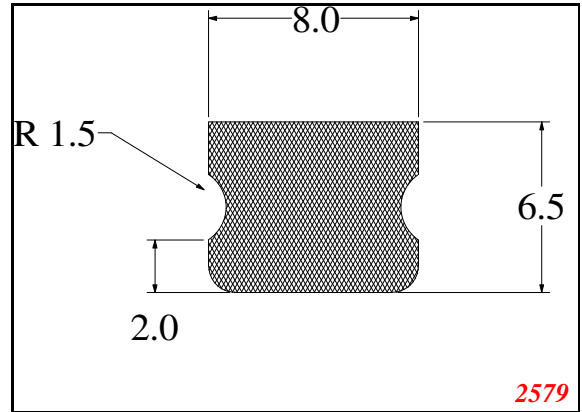

D-Solid

Contact Us:

Phone: 317-559-2220
Fax: 317-350-1322
Email: info@exactseal.com
Web: www.exactseal.com

Address:

Exactseal Inc.
7601 E 88th Pl.
Building 3B
Indianapolis, IN 46256