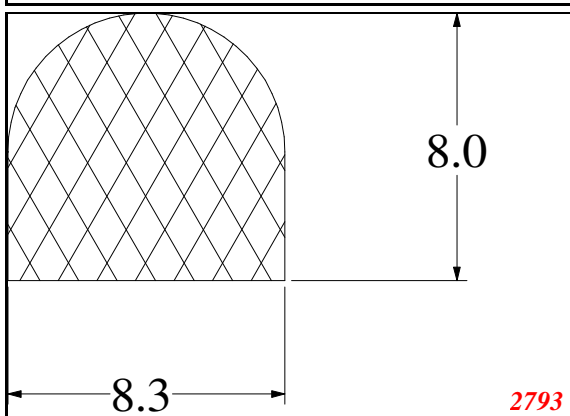

D-Solid

Contact Us:

Phone: 317-559-2220
Fax: 317-350-1322
Email: info@exactseal.com
Web: www.exactseal.com

Address:

Exactseal Inc
7601 E 88th Pl.
Building 3B
Indianapolis, IN 46256