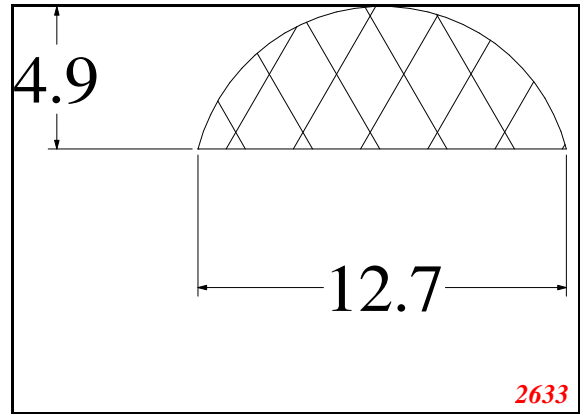

D-Solid

Contact Us:

Phone: 317-559-2220
Fax: 317-350-1322
Email: info@exactseal.com
Web: www.exactseal.com

Address:

Exactseal Inc
7601 E 88th Pl.
Building 3B
Indianapolis, IN 46256