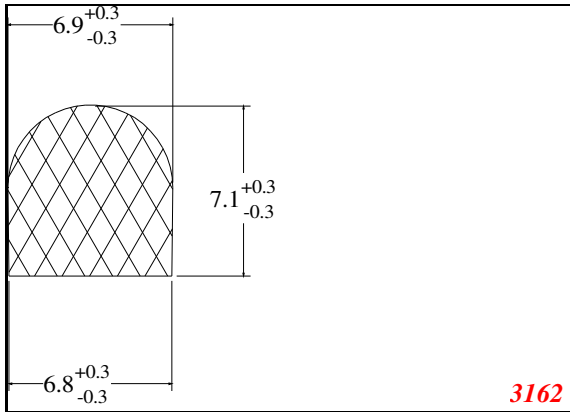

D-Solid

Contact Us:

Phone: 317-559-2220
Fax: 317-350-1322
Email: info@exactseal.com
Web: www.exactseal.com

Address:

Exactseal Inc
7601 E 88th Pl.
Building 3B
Indianapolis, IN 46256