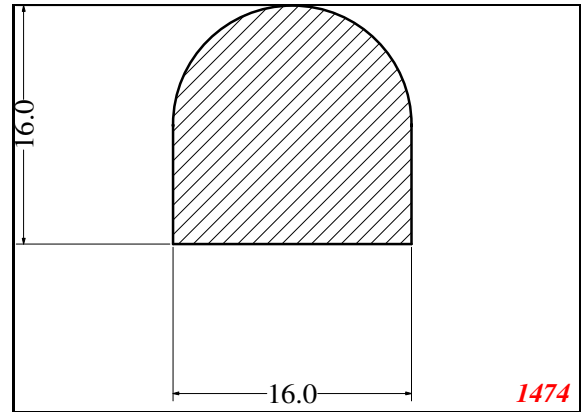

D-Solid

368

1966

1573

945

1474

3334

1584

492

Contact Us:

Phone: 317-559-2220
Fax: 317-350-1322
Email: info@exactseal.com
Web: www.exactseal.com

Address:

Exactseal Inc
7601 E 88th Pl.
Building 3B
Indianapolis, IN 46256