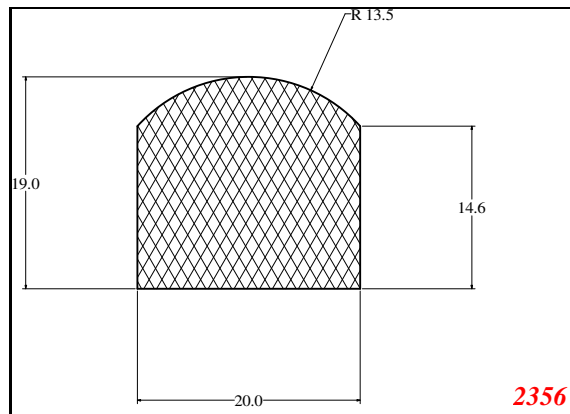

D-Solid

Contact Us:

Phone: 317-559-2220
Fax: 317-350-1322
Email: info@exactseal.com
Web: www.exactseal.com

Address:

Exactseal Inc
7601 E 88th Pl.
Building 3B
Indianapolis, IN 46256