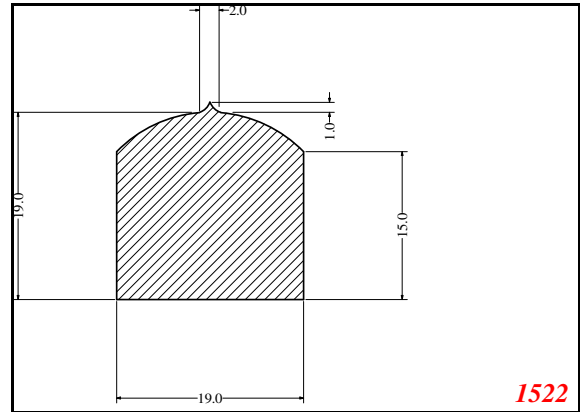

D-Solid

Contact Us:

Phone: 317-559-2220
Fax: 317-350-1322
Email: info@exactseal.com
Web: www.exactseal.com

Address:

Exactseal Inc
7601 E 88th Pl.
Building 3B
Indianapolis, IN 46256