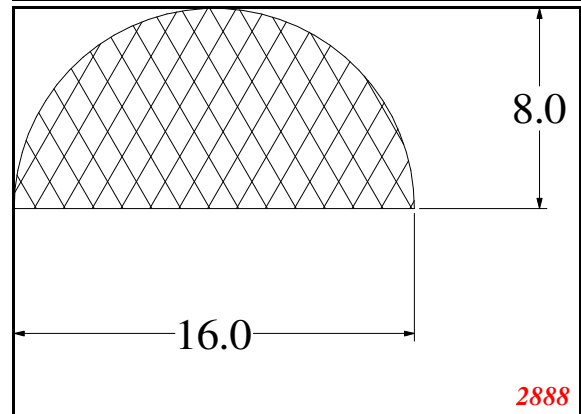

D-Solid

1129

1

415

1615

2829

1477

2888

1978

Contact Us:

Phone: 317-559-2220
Fax: 317-350-1322
Email: info@exactseal.com
Web: www.exactseal.com

Address:

Exactseal Inc
7601 E 88th Pl.
Building 3B
Indianapolis, IN 46256