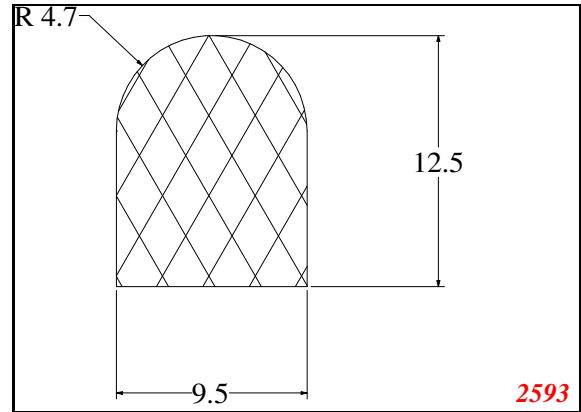

D-Solid

Contact Us:

Phone: 317-559-2220
Fax: 317-350-1322
Email: info@exactseal.com
Web: www.exactseal.com

Address:

Exactseal Inc
7601 E 88th Pl.
Building 3B
Indianapolis, IN 46256