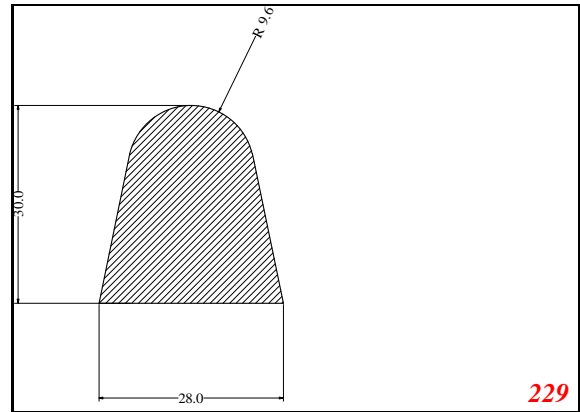

D-Solid

Contact Us:

Phone: 317-559-2220
Fax: 317-350-1322
Email: info@exactseal.com
Web: www.exactseal.com

Address:

Exactseal Inc
7601 E 88th Pl.
Building 3B
Indianapolis, IN 46256

D-Solid

Contact Us:

Phone: 317-559-2220
Fax: 317-350-1322
Email: info@exactseal.com
Web: www.exactseal.com