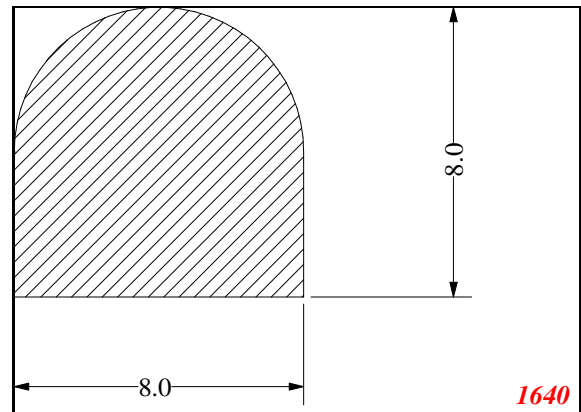

D-Solid

Contact Us:

Phone: 317-559-2220
Fax: 317-350-1322
Email: info@exactseal.com
Web: www.exactseal.com

Address:

Exactseal Inc
7601 E 88th Pl.
Building 3B
Indianapolis, IN 46256