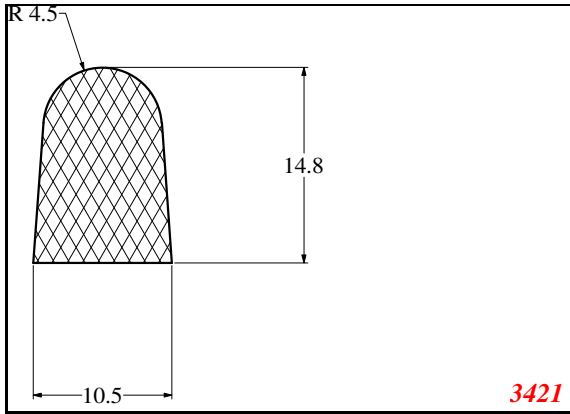

D-Solid

Contact Us:

Phone: 317-559-2220
Fax: 317-350-1322
Email: info@exactseal.com
Web: www.exactseal.com

Address:

Exactseal Inc
7601 E 88th Pl.
Building 3B
Indianapolis, IN 46256

D-Solid

Contact Us:

Phone: 317-559-2220
 Fax: 317-350-1322
 Email: info@exactseal.com
 Web: www.exactseal.com