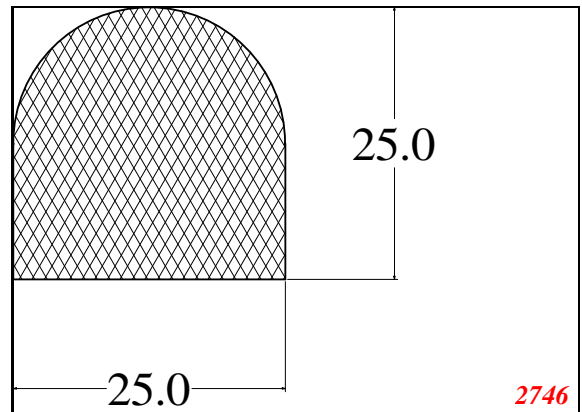

D-Solid

Contact Us:

Phone: 317-559-2220
Fax: 317-350-1322
Email: info@exactseal.com
Web: www.exactseal.com

Address:

Exactseal Inc.
7601 E 88th Pl.
Building 3B
Indianapolis, IN 46256