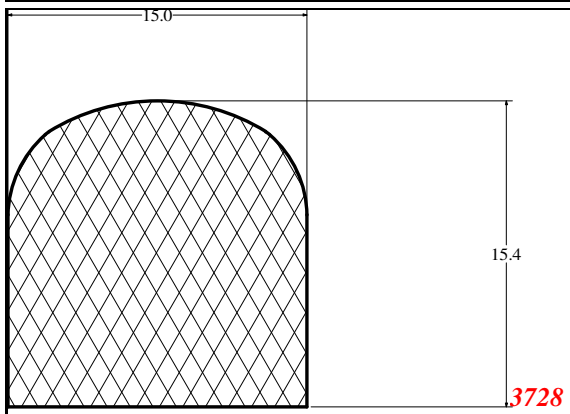

D-Solid

Contact Us:

Phone: 317-559-2220
Fax: 317-350-1322
Email: info@exactseal.com
Web: www.exactseal.com

Address:

Exactseal Inc
7601 E 88th Pl.
Building 3B
Indianapolis, IN 46256