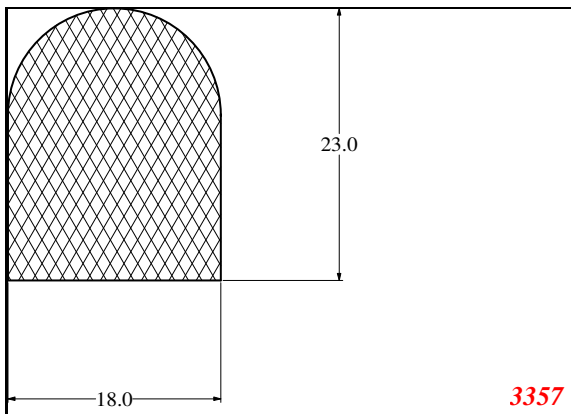

D-Solid

Contact Us:

Phone: 317-559-2220
Fax: 317-350-1322
Email: info@exactseal.com
Web: www.exactseal.com

Address:

Exactseal Inc
7601 E 88th Pl.
Building 3B
Indianapolis, IN 46256

D-Solid

Contact Us:

Phone: 317-559-2220
 Fax: 317-350-1322
 Email: info@exactseal.com
 Web: www.exactseal.com