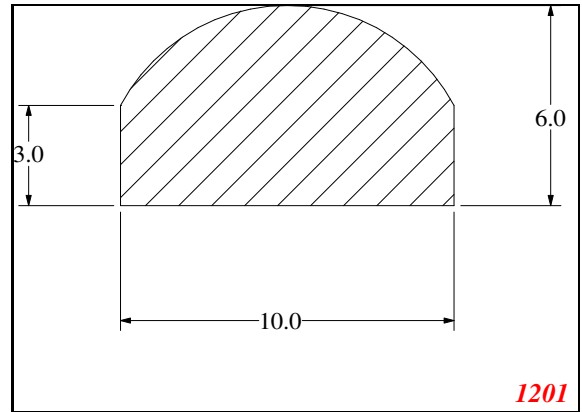

D-Solid

Contact Us:

Phone: 317-559-2220
Fax: 317-350-1322
Email: info@exactseal.com
Web: www.exactseal.com

Address:

Exactseal Inc
7601 E 88th Pl.
Building 3B
Indianapolis, IN 46256