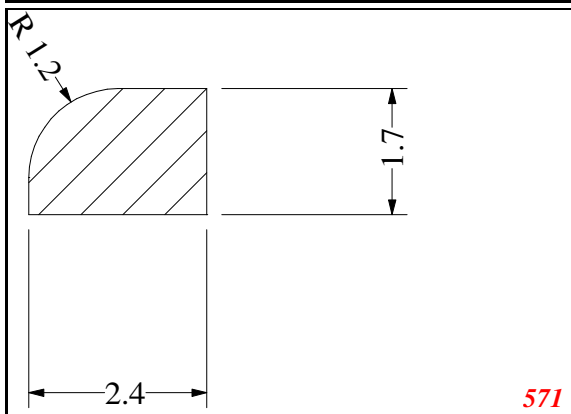

D-Solid

Contact Us:

Phone: 317-559-2220
Fax: 317-350-1322
Email: info@exactseal.com
Web: www.exactseal.com

Address:

Exactseal Inc
7601 E 88th Pl.
Building 3B
Indianapolis, IN 46256