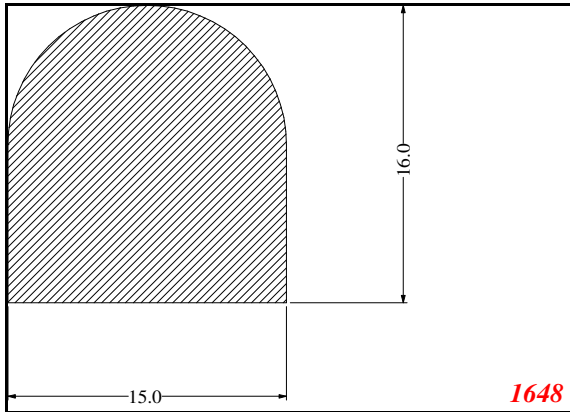

D-Solid

Contact Us:

Phone: 317-559-2220
Fax: 317-350-1322
Email: info@exactseal.com
Web: www.exactseal.com

Address:

Exactseal Inc
7601 E 88th Pl.
Building 3B
Indianapolis, IN 46256

D-Solid

Contact Us:

Phone: 317-559-2220
Fax: 317-350-1322
Email: info@exactseal.com
Web: www.exactseal.com