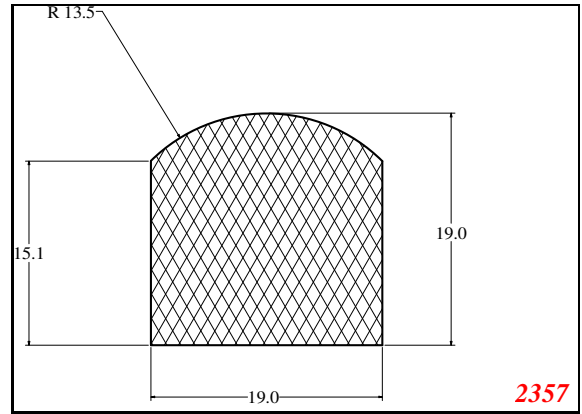

D-Solid

Contact Us:

Phone: 317-559-2220
Fax: 317-350-1322
Email: info@exactseal.com
Web: www.exactseal.com

Address:

Exactseal Inc
7601 E 88th Pl.
Building 3B
Indianapolis, IN 46256