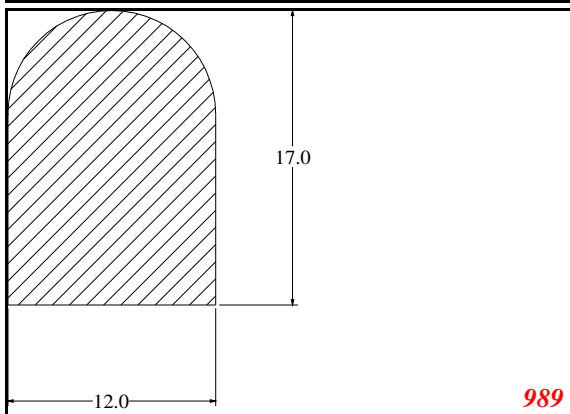

D-Solid

Contact Us:

Phone: 317-559-2220
Fax: 317-350-1322
Email: info@exactseal.com
Web: www.exactseal.com

Address:

Exactseal Inc
7601 E 88th Pl.
Building 3B
Indianapolis, IN 46256

D-Solid

Contact Us:

Phone: 317-559-2220
Fax: 317-350-1322
Email: info@exactseal.com
Web: www.exactseal.com