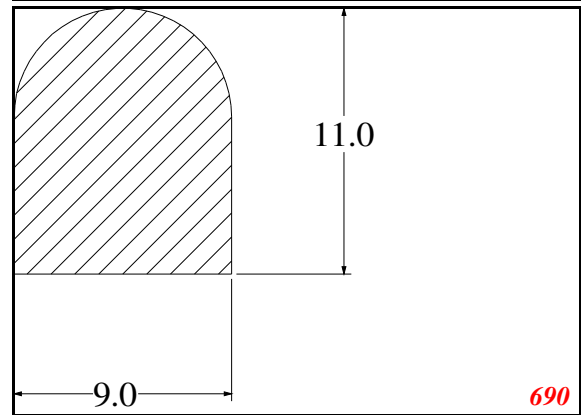

D-Solid

Contact Us:

Phone: 317-559-2220
Fax: 317-350-1322
Email: info@exactseal.com
Web: www.exactseal.com

Address:

Exactseal Inc
7601 E 88th Pl.
Building 3B
Indianapolis, IN 46256

D-Solid

Contact Us:

Phone: 317-559-2220
Fax: 317-350-1322
Email: info@exactseal.com
Web: www.exactseal.com