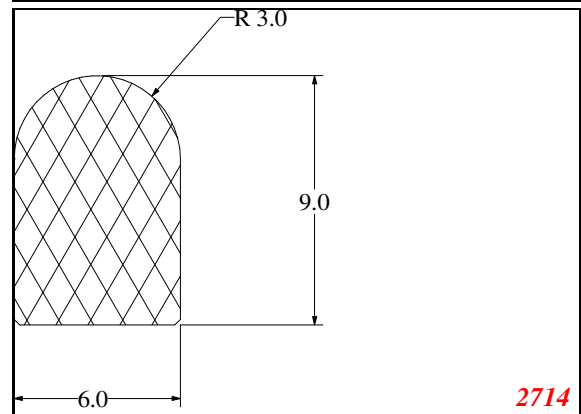

D-Solid

Contact Us:

Phone: 317-559-2220
Fax: 317-350-1322
Email: info@exactseal.com
Web: www.exactseal.com

Address:

Exactseal Inc
7601 E 88th Pl.
Building 3B
Indianapolis, IN 46256