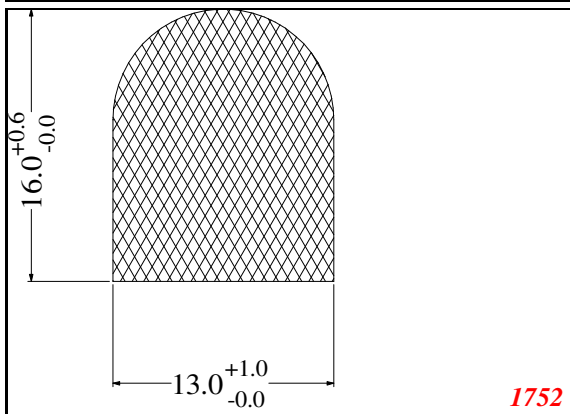

D-Solid

Contact Us:

Phone: 317-559-2220
Fax: 317-350-1322
Email: info@exactseal.com
Web: www.exactseal.com

Address:

Exactseal Inc
7601 E 88th Pl.
Building 3B
Indianapolis, IN 46256