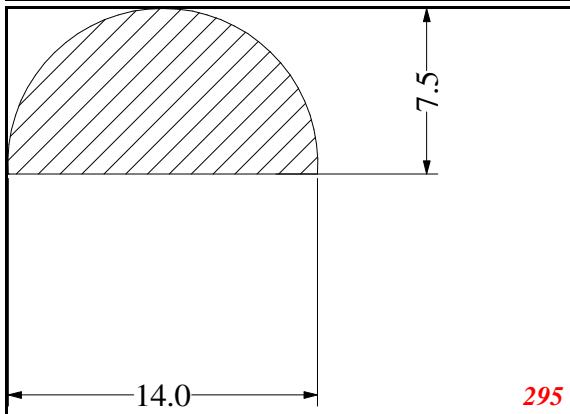

D-Solid

Contact Us:

Phone: 317-559-2220
Fax: 317-350-1322
Email: info@exactseal.com
Web: www.exactseal.com

Address:

Exactseal Inc
7601 E 88th Pl.
Building 3B
Indianapolis, IN 46256