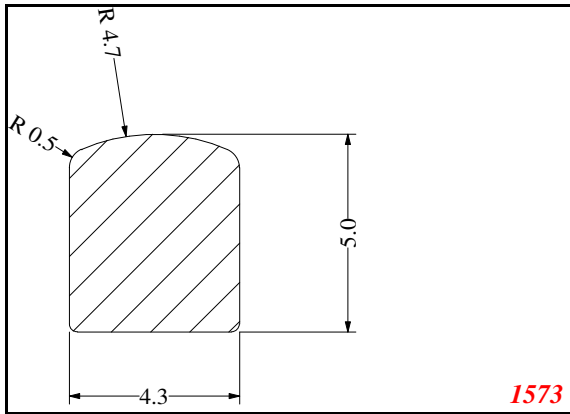

D-Solid

Contact Us:

Phone: 317-559-2220
Fax: 317-350-1322
Email: info@exactseal.com
Web: www.exactseal.com

Address:

Exactseal Inc
7601 E 88th Pl.
Building 3B
Indianapolis, IN 46256

D-Solid

368

1966