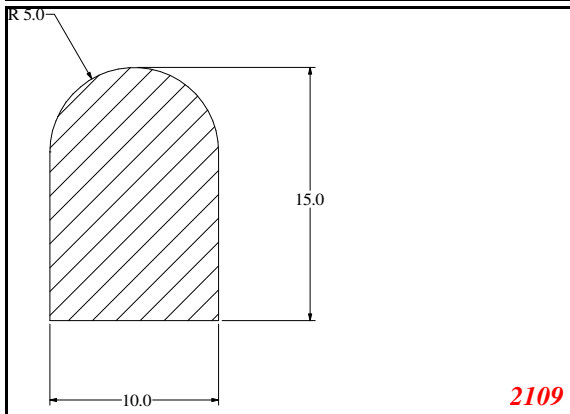

D-Solid

Contact Us:

Phone: 317-559-2220
Fax: 317-350-1322
Email: info@exactseal.com
Web: www.exactseal.com

Address:

Exactseal Inc
7601 E 88th Pl.
Building 3B
Indianapolis, IN 46256

D-Solid

Contact Us:

Phone: 317-559-2220
Fax: 317-350-1322
Email: info@exactseal.com
Web: www.exactseal.com