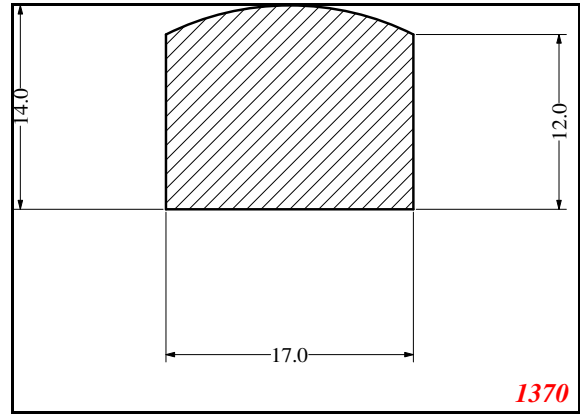

D-Solid

Contact Us:

Phone: 317-559-2220
Fax: 317-350-1322
Email: info@exactseal.com
Web: www.exactseal.com

Address:

Exactseal Inc
7601 E 88th Pl.
Building 3B
Indianapolis, IN 46256