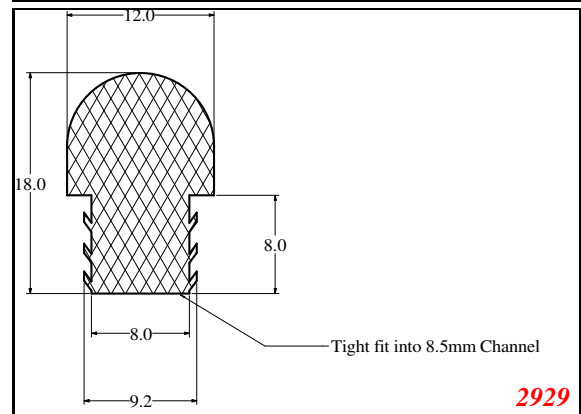

D-Solid

Contact Us:

Phone: 317-559-2220
Fax: 317-350-1322
Email: info@exactseal.com
Web: www.exactseal.com

Address:

Exactseal Inc.
7601 E 88th Pl.
Building 3B
Indianapolis, IN 46256