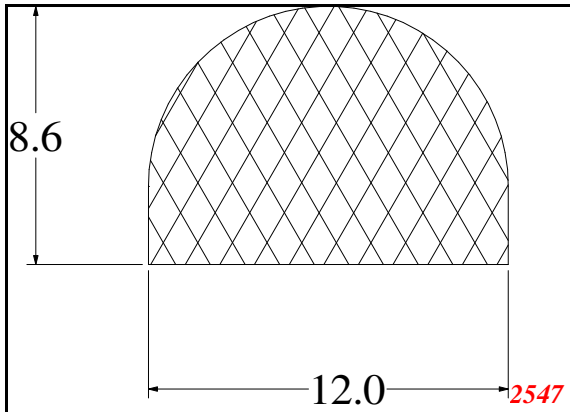

D-Solid

Contact Us:

Phone: 317-559-2220
Fax: 317-350-1322
Email: info@exactseal.com
Web: www.exactseal.com

Address:

Exactseal Inc
7601 E 88th Pl.
Building 3B
Indianapolis, IN 46256