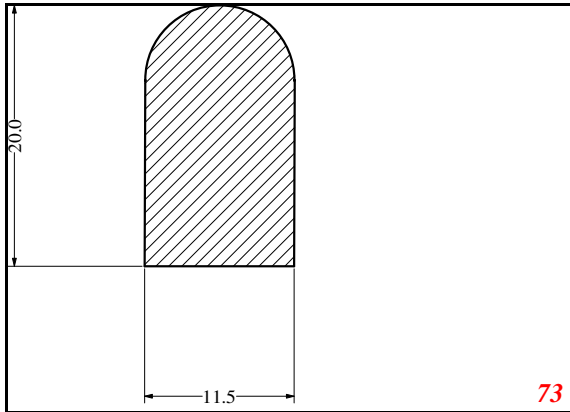

D-Solid

Contact Us:

Phone: 317-559-2220
Fax: 317-350-1322
Email: info@exactseal.com
Web: www.exactseal.com

Address:

Exactseal Inc
7601 E 88th Pl.
Building 3B
Indianapolis, IN 46256