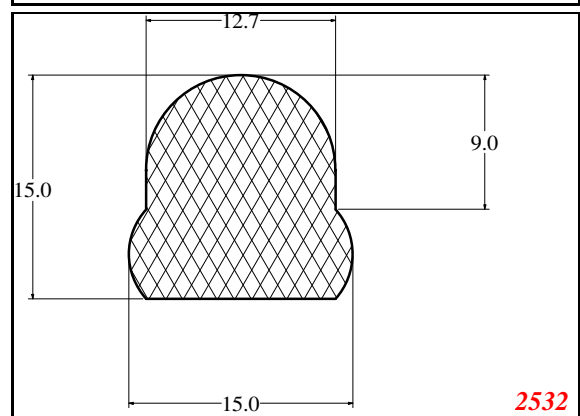

D-Solid

Contact Us:

Phone: 317-559-2220
Fax: 317-350-1322
Email: info@exactseal.com
Web: www.exactseal.com

Address:

Exactseal Inc
7601 E 88th Pl.
Building 3B
Indianapolis, IN 46256