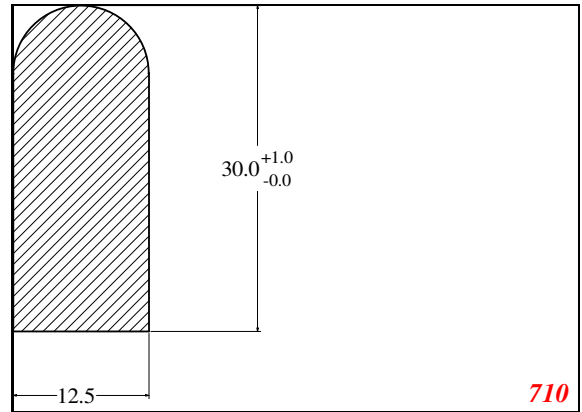

D-Solid

Contact Us:

Phone: 317-559-2220
Fax: 317-350-1322
Email: info@exactseal.com
Web: www.exactseal.com

Address:

Exactseal Inc
7601 E 88th Pl.
Building 3B
Indianapolis, IN 46256