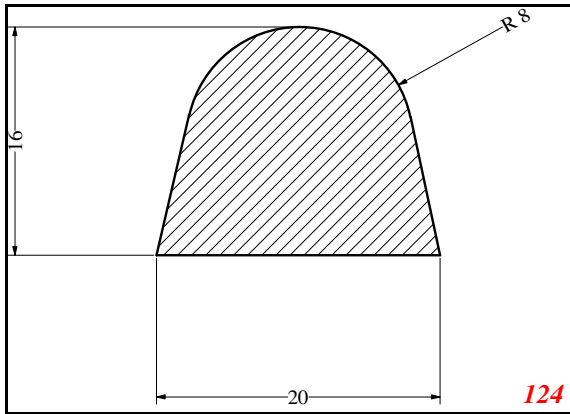

D-Solid

Contact Us:

Phone: 317-559-2220
Fax: 317-350-1322
Email: info@exactseal.com
Web: www.exactseal.com

Address:

Exactseal Inc
7601 E 88th Pl.
Building 3B
Indianapolis, IN 46256