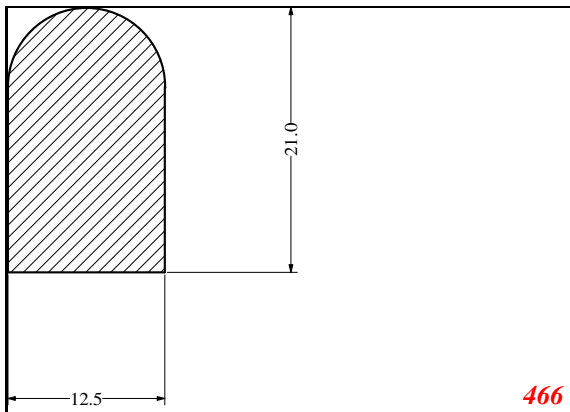

D-Solid

Contact Us:

Phone: 317-559-2220
Fax: 317-350-1322
Email: info@exactseal.com
Web: www.exactseal.com

Address:

Exactseal Inc
7601 E 88th Pl.
Building 3B
Indianapolis, IN 46256