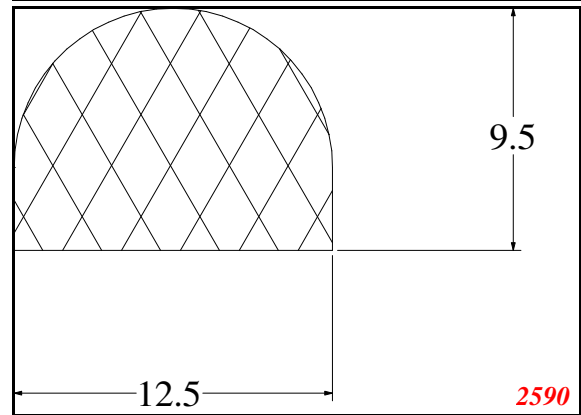

D-Solid

Contact Us:

Phone: 317-559-2220
 Fax: 317-350-1322
 Email: info@exactseal.com
 Web: www.exactseal.com

Address:

Exactseal Inc.
 7601 E 88th Pl.
 Building 3B
 Indianapolis, IN 46256

D-Solid

Contact Us: