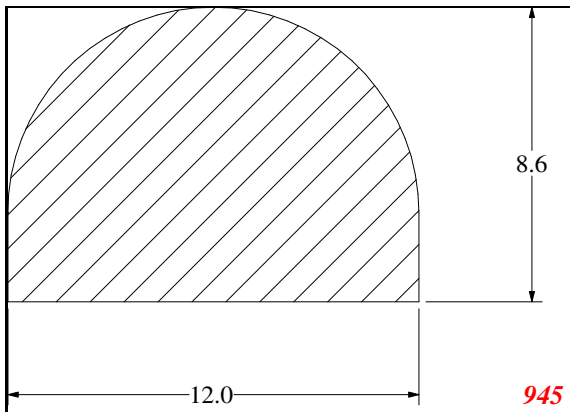

D-Solid

368

1966

1573

945

1474

3334

1584

492

Contact Us:

Phone: 317-559-2220
Fax: 317-350-1322
Email: info@exactseal.com
Web: www.exactseal.com

Address:

Exactseal Inc
7601 E 88th Pl.
Building 3B
Indianapolis, IN 46256