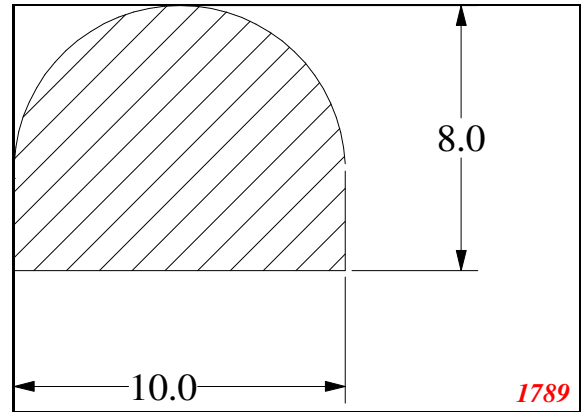

D-Solid

Contact Us:

Phone: 317-559-2220
Fax: 317-350-1322
Email: info@exactseal.com
Web: www.exactseal.com

Address:

Exactseal Inc.
7601 E 88th Pl.
Building 3B
Indianapolis, IN 46256