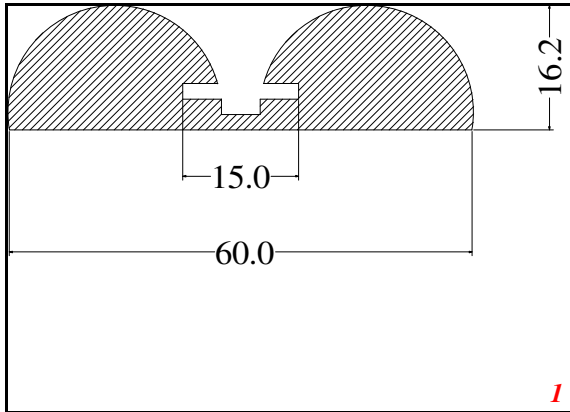

Phone: 317-559-2220
Fax: 317-350-1322
Email: info@exactseal.com
Web: www.exactseal.com

Address:

Exactseal Inc
7601 E 88th Pl.
Building 3B
Indianapolis, IN 46256

D-Solid

1129

1

415

1615