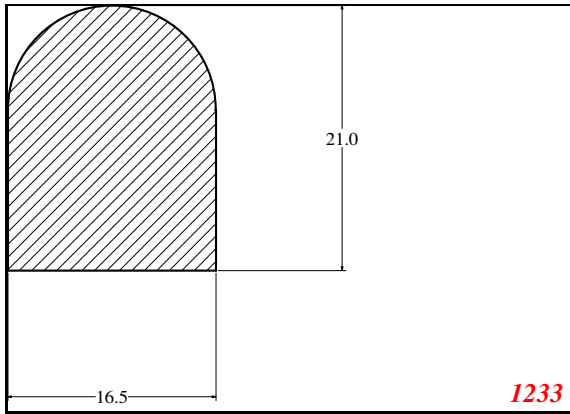

D-Solid

Contact Us:

Phone: 317-559-2220
Fax: 317-350-1322
Email: info@exactseal.com
Web: www.exactseal.com

Address:

Exactseal Inc
7601 E 88th Pl.
Building 3B
Indianapolis, IN 46256