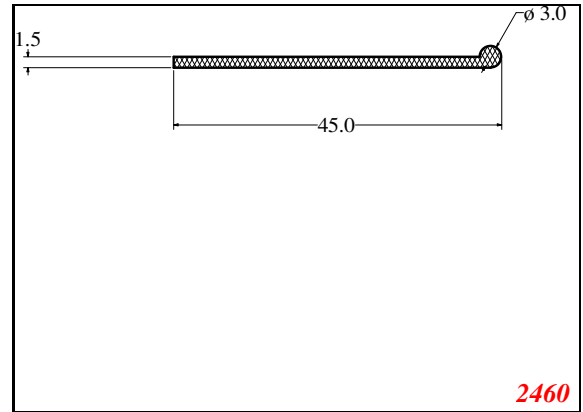

P-Solid

118

1951

296

113

2460

782

2095

2696

Contact Us:

Phone: 317-559-2220
Fax: 317-350-1322
Email: info@exactseal.com
Web: www.exactseal.com

Address:

Exactseal Inc
7601 E 88th Pl.
Building 3B
Indianapolis, IN 46256