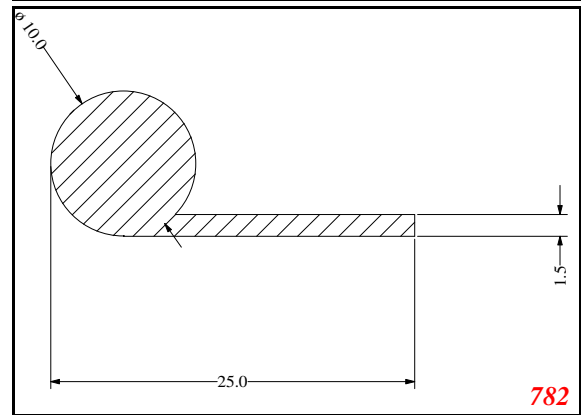

P-Solid

118

1951

296

113

2460

782

2095

2696

Contact Us:

Phone: 317-559-2220
Fax: 317-350-1322
Email: info@exactseal.com
Web: www.exactseal.com

Address:

Exactseal Inc
7601 E 88th Pl.
Building 3B
Indianapolis, IN 46256