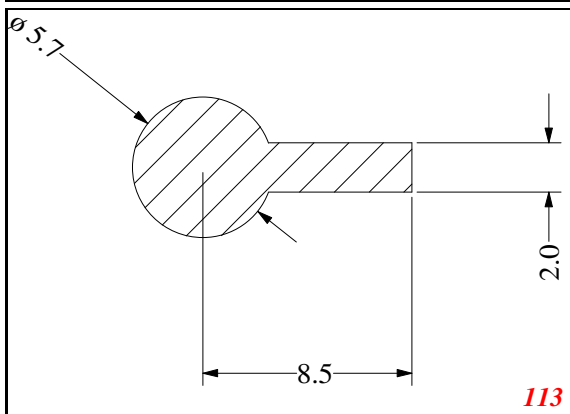

Contact Us:

Phone: 317-559-2220
Fax: 317-350-1322
Email: info@exactseal.com
Web: www.exactseal.com

Address:

Exactseal Inc
7601 E 88th Pl.
Building 3B
Indianapolis, IN 46256

P-Solid

118

1951

296