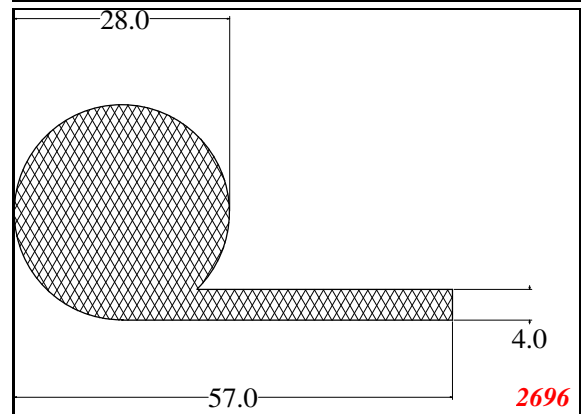

113

2460

782

2095

2696

Contact Us:

Phone: 317-559-2220
 Fax: 317-350-1322
 Email: info@exactseal.com
 Web: www.exactseal.com

Address: