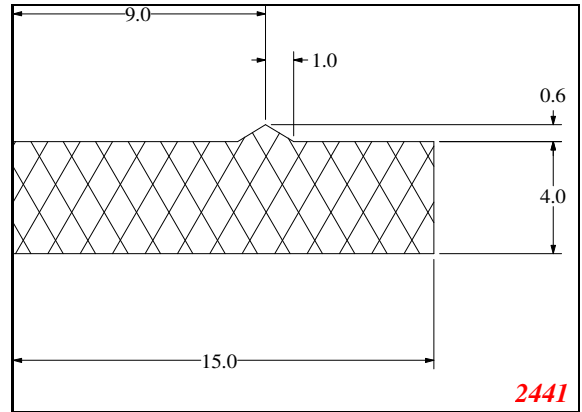

**Strip**

Contact Us:

Phone: 317-559-2220  
 Fax: 317-350-1322  
 Email: info@exactseal.com  
 Web: www.exactseal.com

Address:

Exactseal Inc  
 7601 E 88th Pl.  
 Building 3B  
 Indianapolis, IN 46256

**Strip**