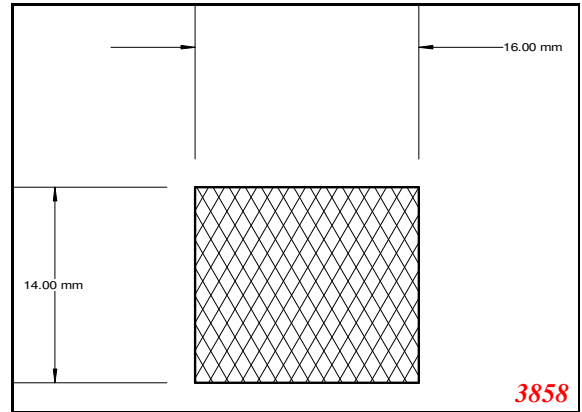

Strip

Contact Us:

Phone: 317-559-2220
Fax: 317-350-1322
Email: info@exactseal.com
Web: www.exactseal.com

Address:

Exactseal Inc
7601 E 88th Pl.
Building 3B
Indianapolis, IN 46256