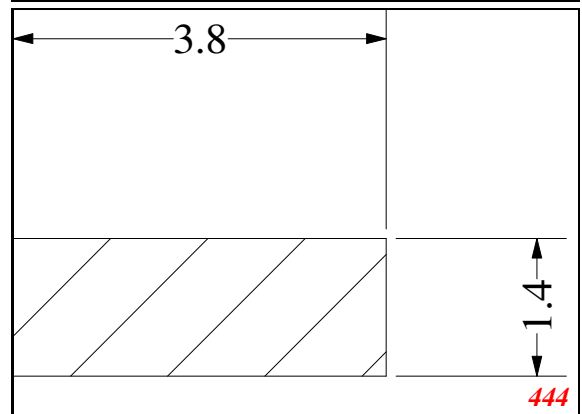

Strip

Contact Us:

Phone: 317-559-2220
Fax: 317-350-1322
Email: info@exactseal.com
Web: www.exactseal.com

Address:

Exactseal Inc
7601 E 88th Pl.
Building 3B
Indianapolis, IN 46256