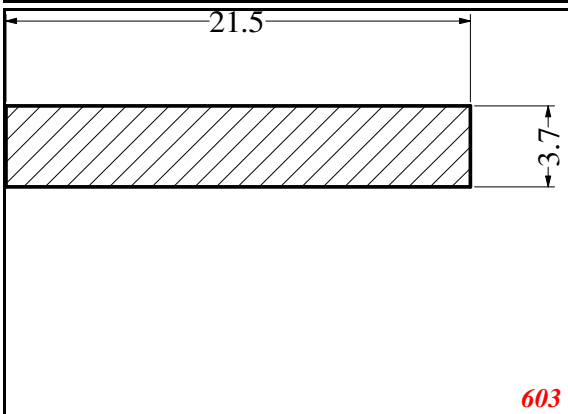

Strip

Contact Us:

Phone: 317-559-2220
Fax: 317-350-1322
Email: info@exactseal.com
Web: www.exactseal.com

Address:

Exactseal Inc
7601 E 88th Pl.
Building 3B
Indianapolis, IN 46256