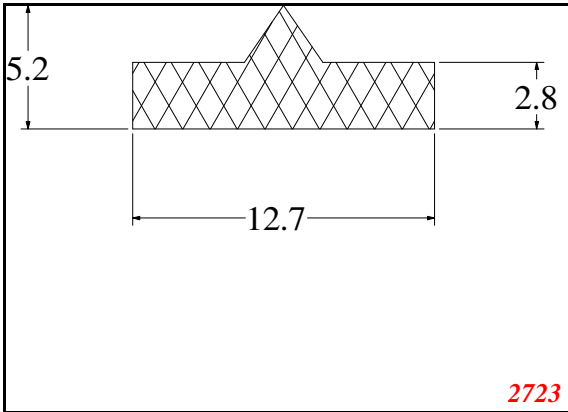

Strip

Contact Us:

Phone: 317-559-2220
Fax: 317-350-1322
Email: info@exactseal.com
Web: www.exactseal.com

Address:

Exactseal Inc
7601 E 88th Pl.
Building 3B
Indianapolis, IN 46256