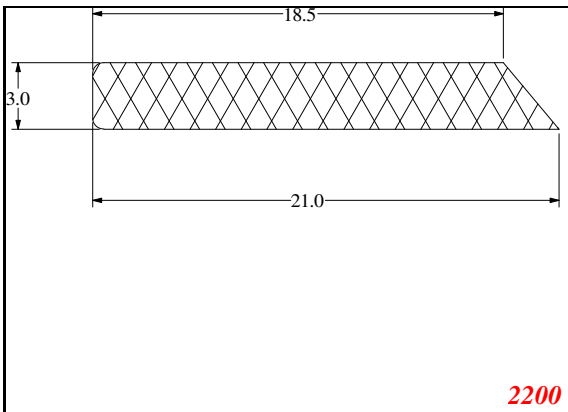

**Strip**

Contact Us:

Phone: 317-559-2220  
 Fax: 317-350-1322  
 Email: info@exactseal.com  
 Web: www.exactseal.com

Address:

Exactseal Inc  
 7601 E 88th Pl.  
 Building 3B  
 Indianapolis, IN 46256

**Strip**