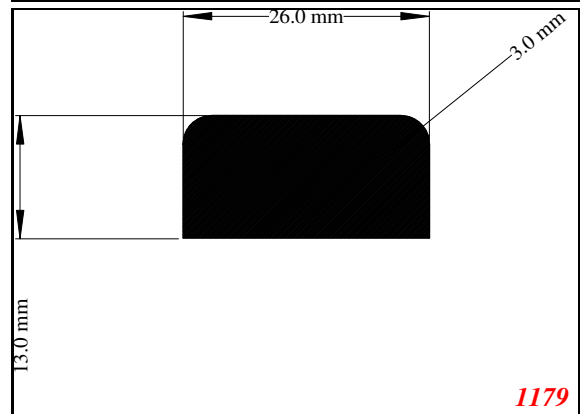

Strip

Contact Us:

Phone: 317-559-2220
Fax: 317-350-1322
Email: info@exactseal.com
Web: www.exactseal.com

Address:

Exactseal Inc
7601 E 88th Pl.
Building 3B
Indianapolis, IN 46256