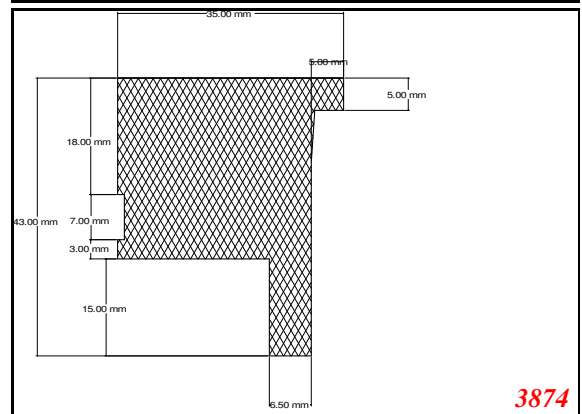

Strip

Contact Us:

Phone: 317-559-2220
Fax: 317-350-1322
Email: info@exactseal.com
Web: www.exactseal.com

Address:

Exactseal Inc
7601 E 88th Pl.
Building 3B
Indianapolis, IN 46256