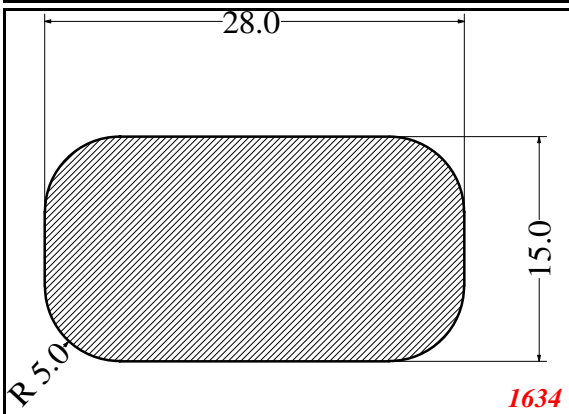

Strip

Contact Us:

Phone: 317-559-2220
Fax: 317-350-1322
Email: info@exactseal.com
Web: www.exactseal.com

Address:

Exactseal Inc
7601 E 88th Pl.
Building 3B
Indianapolis, IN 46256