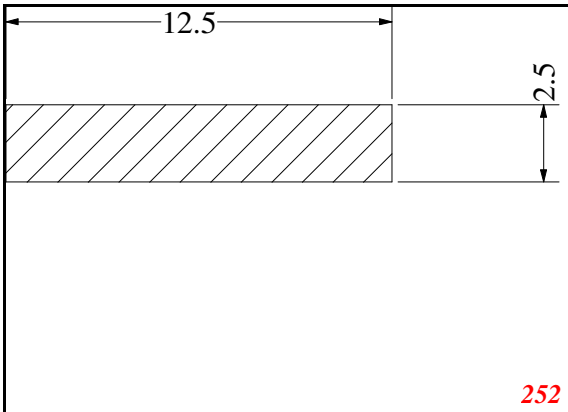

Strip

Contact Us:

Phone: 317-559-2220
Fax: 317-350-1322
Email: info@exactseal.com
Web: www.exactseal.com

Address:

Exactseal Inc
7601 E 88th Pl.
Building 3B
Indianapolis, IN 46256