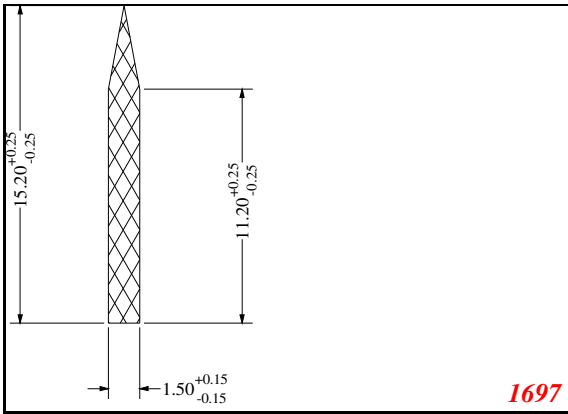

Strip

Contact Us:

Phone: 317-559-2220
Fax: 317-350-1322
Email: info@exactseal.com
Web: www.exactseal.com

Address:

Exactseal Inc
7601 E 88th Pl.
Building 3B
Indianapolis, IN 46256