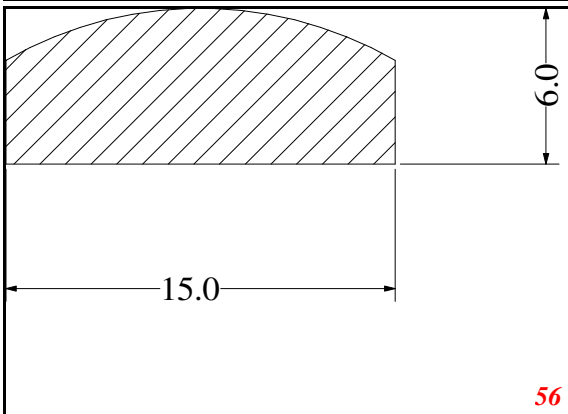

Strip

Contact Us:

Phone: 317-559-2220
Fax: 317-350-1322
Email: info@exactseal.com
Web: www.exactseal.com

Address:

Exactseal Inc
7601 E 88th Pl.
Building 3B
Indianapolis, IN 46256