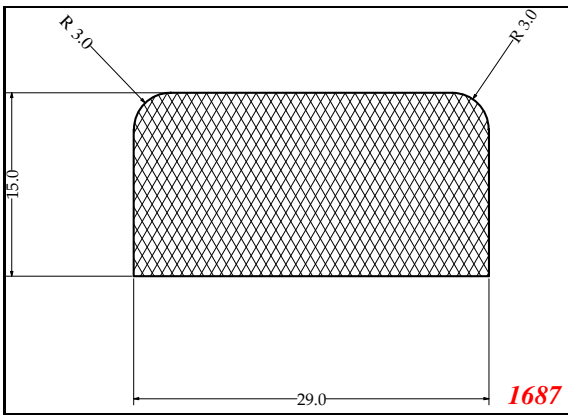

Strip

Contact Us:

Phone: 317-559-2220
Fax: 317-350-1322
Email: info@exactseal.com
Web: www.exactseal.com

Address:

Exactseal Inc
7601 E 88th Pl.
Building 3B
Indianapolis, IN 46256