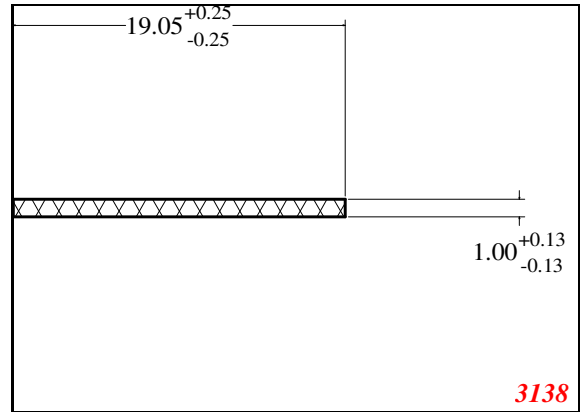

Strip

Contact Us:

Phone: 317-559-2220
Fax: 317-350-1322
Email: info@exactseal.com
Web: www.exactseal.com

Address:

Exactseal Inc
7601 E 88th Pl.
Building 3B
Indianapolis, IN 46256