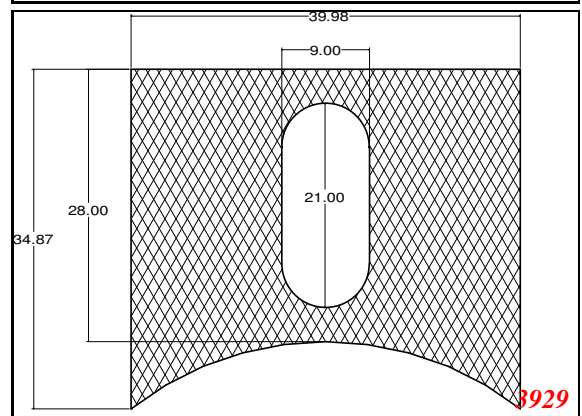

Strip

Contact Us:

Phone: 317-559-2220
Fax: 317-350-1322
Email: info@exactseal.com
Web: www.exactseal.com

Address:

Exactseal Inc
7601 E 88th Pl.
Building 3B
Indianapolis, IN 46256