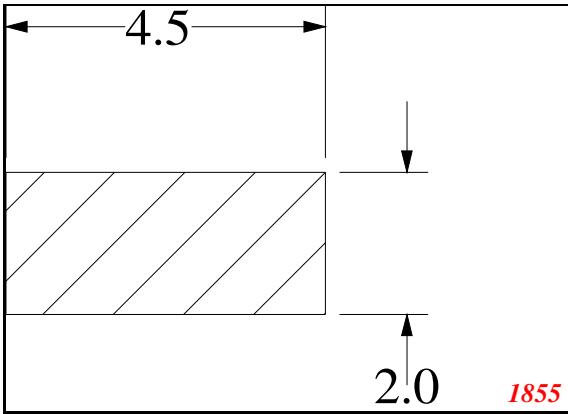

Strip

EXACT SEAL

Contact Us:

Phone: 317-559-2220
Fax: 317-350-1322
Email: info@exactseal.com
Web: www.exactseal.com

Address:

Exactseal Inc
7601 E 88th Pl.
Building 3B
Indianapolis, IN 46256