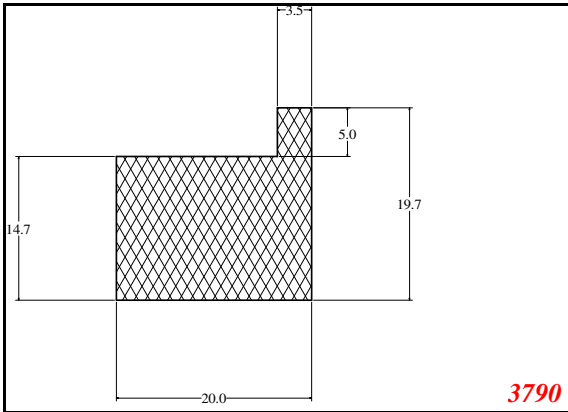

Strip

Contact Us:

Phone: 317-559-2220
Fax: 317-350-1322
Email: info@exactseal.com
Web: www.exactseal.com

Address:

Exactseal Inc
7601 E 88th Pl.
Building 3B
Indianapolis, IN 46256