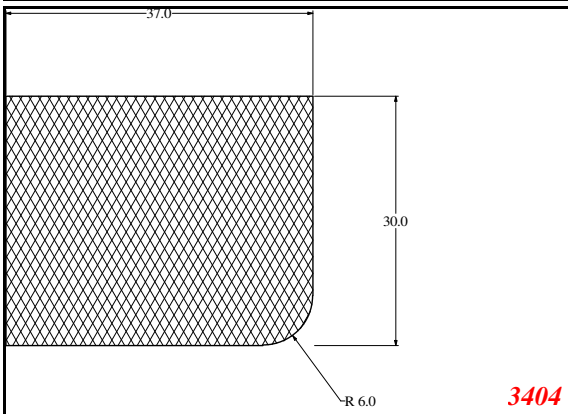

Strip

Contact Us:

Phone: 317-559-2220
Fax: 317-350-1322
Email: info@exactseal.com
Web: www.exactseal.com

Address:

Exactseal Inc
7601 E 88th Pl.
Building 3B
Indianapolis, IN 46256