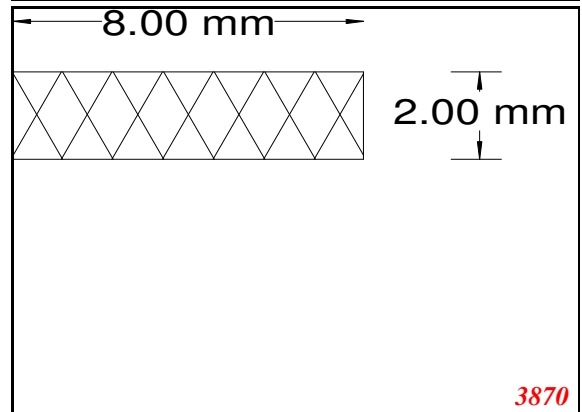

Strip

Contact Us:

Phone: 317-559-2220
Fax: 317-350-1322
Email: info@exactseal.com
Web: www.exactseal.com

Address:

Exactseal Inc
7601 E 88th Pl.
Building 3B
Indianapolis, IN 46256