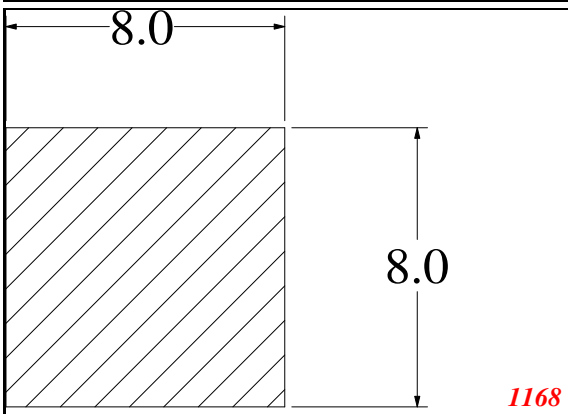

**Strip**

Contact Us:

Phone: 317-559-2220  
 Fax: 317-350-1322  
 Email: info@exactseal.com  
 Web: www.exactseal.com

Address:

Exactseal Inc  
 7601 E 88th Pl.  
 Building 3B  
 Indianapolis, IN 46256

**Strip**