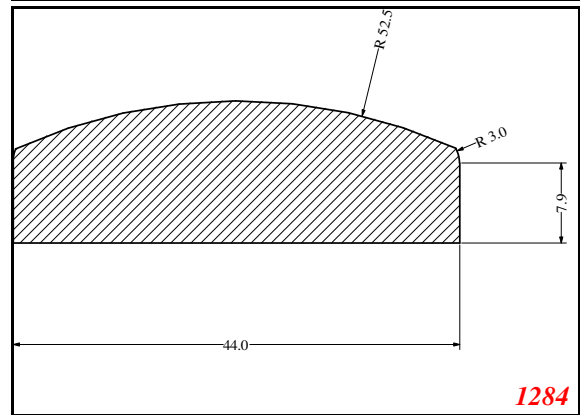

Strip

Contact Us:

Phone: 317-559-2220
Fax: 317-350-1322
Email: info@exactseal.com
Web: www.exactseal.com

Address:

Exactseal Inc
7601 E 88th Pl.
Building 3B
Indianapolis, IN 46256