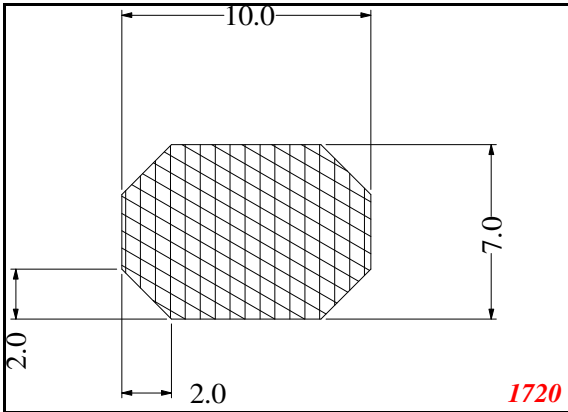

Strip

Contact Us:

Phone: 317-559-2220
Fax: 317-350-1322
Email: info@exactseal.com
Web: www.exactseal.com

Address:

Exactseal Inc
7601 E 88th Pl.
Building 3B
Indianapolis, IN 46256