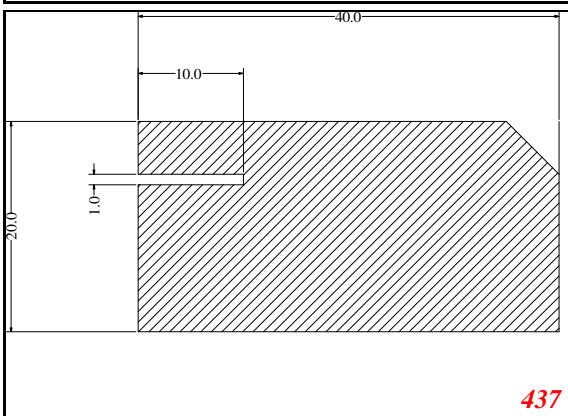

Strip

EXACT SEAL

Contact Us:

Phone: 317-559-2220
Fax: 317-350-1322
Email: info@exactseal.com
Web: www.exactseal.com

Address:

Exactseal Inc
7601 E 88th Pl.
Building 3B
Indianapolis, IN 46256