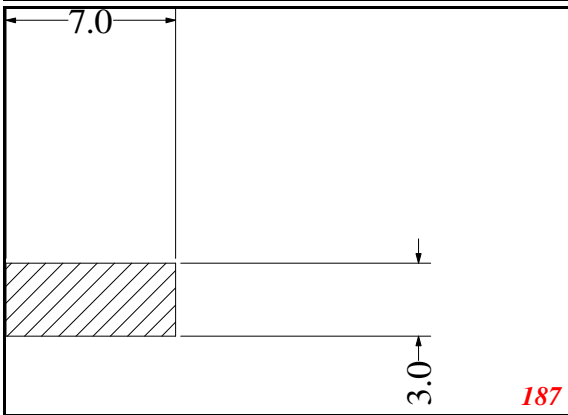

**Strip**

Contact Us:

Phone: 317-559-2220  
 Fax: 317-350-1322  
 Email: info@exactseal.com  
 Web: www.exactseal.com

Address:

Exactseal Inc  
 7601 E 88th Pl.  
 Building 3B  
 Indianapolis, IN 46256

**Strip**