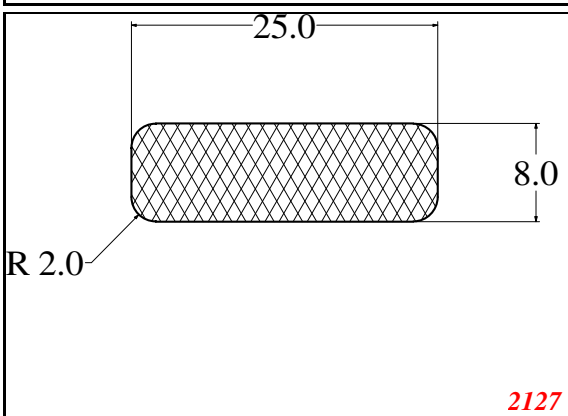

Strip

EXACTSEAL

Contact Us:

Phone: 317-559-2220
Fax: 317-350-1322
Email: info@exactseal.com
Web: www.exactseal.com

Address:

Exactseal Inc
7601 E 88th Pl.
Building 3B
Indianapolis, IN 46256