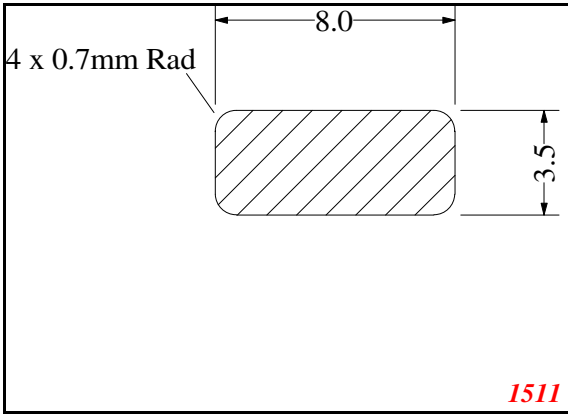

**Strip**

Contact Us:

Phone: 317-559-2220  
 Fax: 317-350-1322  
 Email: info@exactseal.com  
 Web: www.exactseal.com

Address:

Exactseal Inc  
 7601 E 88th Pl.  
 Building 3B  
 Indianapolis, IN 46256

*Strip*