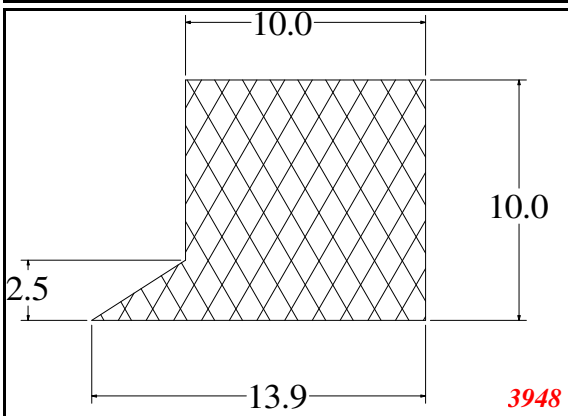

Strip

Contact Us:

Phone: 317-559-2220
Fax: 317-350-1322
Email: info@exactseal.com
Web: www.exactseal.com

Address:

Exactseal Inc
7601 E 88th Pl.
Building 3B
Indianapolis, IN 46256