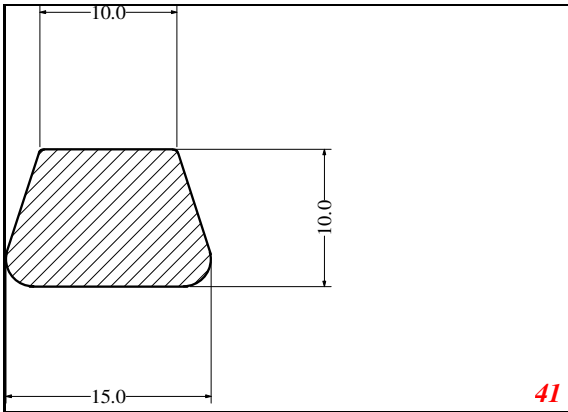

**Strip**

Contact Us:

Phone: 317-559-2220  
 Fax: 317-350-1322  
 Email: info@exactseal.com  
 Web: www.exactseal.com

Address:

Exactseal Inc  
 7601 E 88th Pl.  
 Building 3B  
 Indianapolis, IN 46256

**Strip**