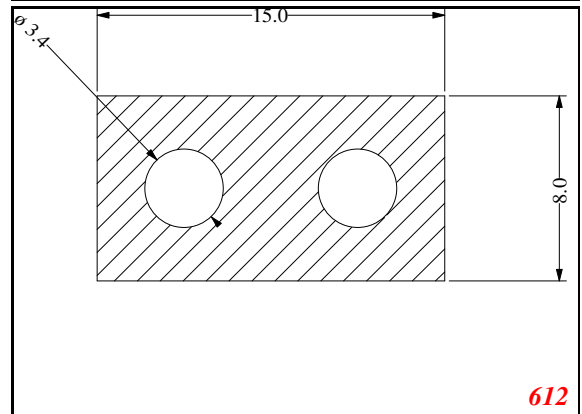

Strip

Contact Us:

Phone: 317-559-2220
Fax: 317-350-1322
Email: info@exactseal.com
Web: www.exactseal.com

Address:

Exactseal Inc
7601 E 88th Pl.
Building 3B
Indianapolis, IN 46256