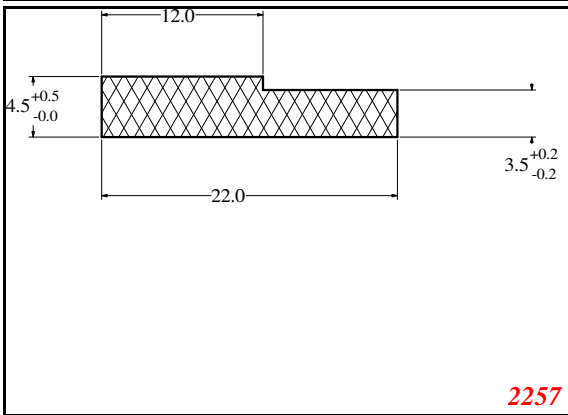

Strip

Contact Us:

Phone: 317-559-2220
Fax: 317-350-1322
Email: info@exactseal.com
Web: www.exactseal.com

Address:

Exactseal Inc
7601 E 88th Pl.
Building 3B
Indianapolis, IN 46256