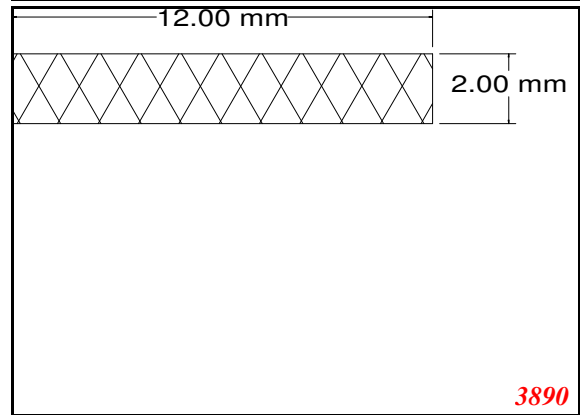

Strip

Contact Us:

Phone: 317-559-2220
Fax: 317-350-1322
Email: info@exactseal.com
Web: www.exactseal.com

Address:

Exactseal Inc
7601 E 88th Pl.
Building 3B
Indianapolis, IN 46256