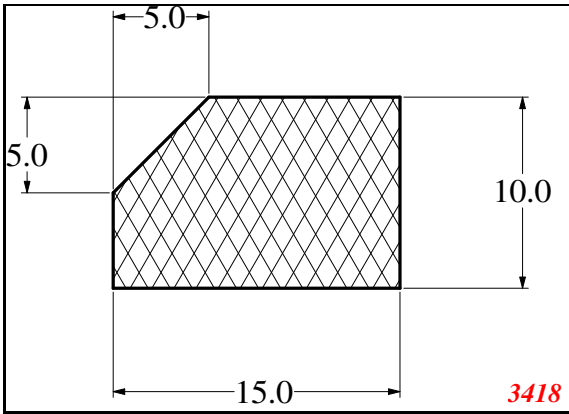

Strip

Contact Us:

Phone: 317-559-2220
Fax: 317-350-1322
Email: info@exactseal.com
Web: www.exactseal.com

Address:

Exactseal Inc
7601 E 88th Pl.
Building 3B
Indianapolis, IN 46256