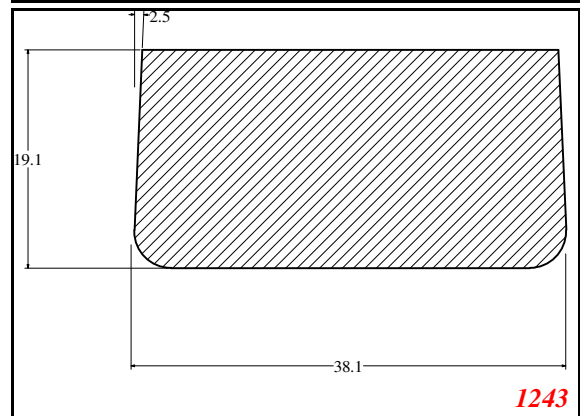

Strip

Contact Us:

Phone: 317-559-2220
Fax: 317-350-1322
Email: info@exactseal.com
Web: www.exactseal.com

Address:

Exactseal Inc
7601 E 88th Pl.
Building 3B
Indianapolis, IN 46256