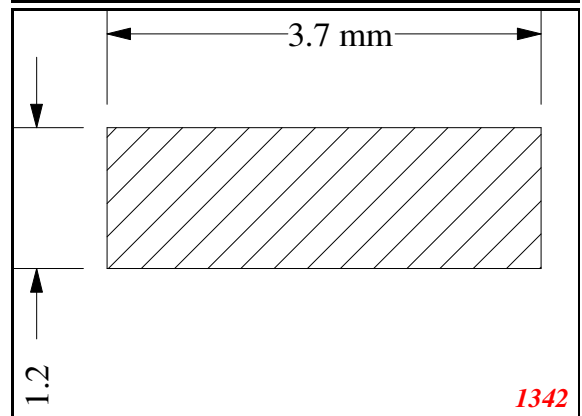

Strip

Contact Us:

Phone: 317-559-2220
Fax: 317-350-1322
Email: info@exactseal.com
Web: www.exactseal.com

Address:

Exactseal Inc
7601 E 88th Pl.
Building 3B
Indianapolis, IN 46256