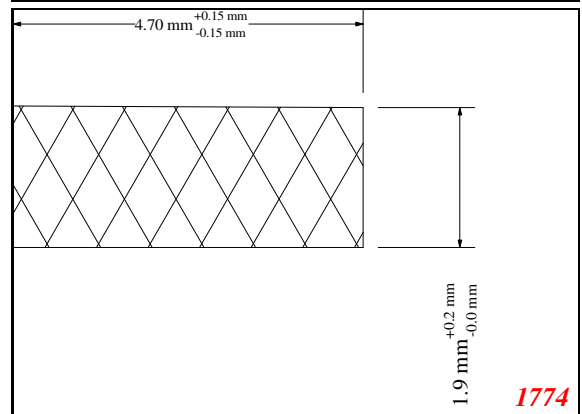

Strip

Contact Us:

Phone: 317-559-2220
Fax: 317-350-1322
Email: info@exactseal.com
Web: www.exactseal.com

Address:

Exactseal Inc
7601 E 88th Pl.
Building 3B
Indianapolis, IN 46256