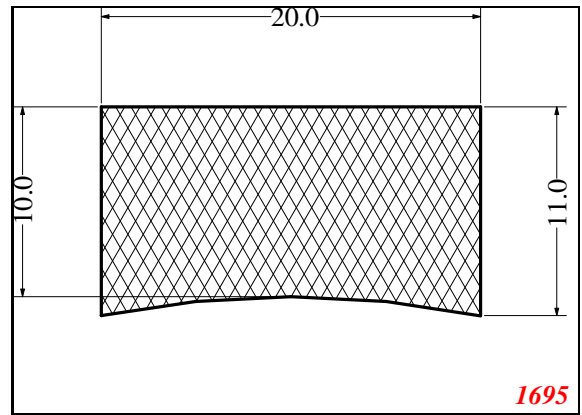

Strip

Contact Us:

Phone: 317-559-2220
Fax: 317-350-1322
Email: info@exactseal.com
Web: www.exactseal.com

Address:

Exactseal Inc
7601 E 88th Pl.
Building 3B
Indianapolis, IN 46256