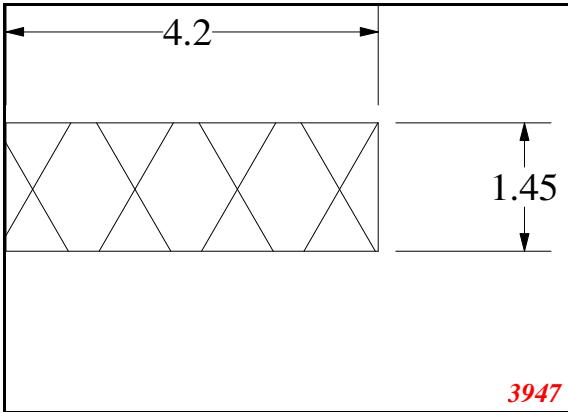

Strip

Contact Us:

Phone: 317-559-2220
Fax: 317-350-1322
Email: info@exactseal.com
Web: www.exactseal.com

Address:

Exactseal Inc
7601 E 88th Pl.
Building 3B
Indianapolis, IN 46256