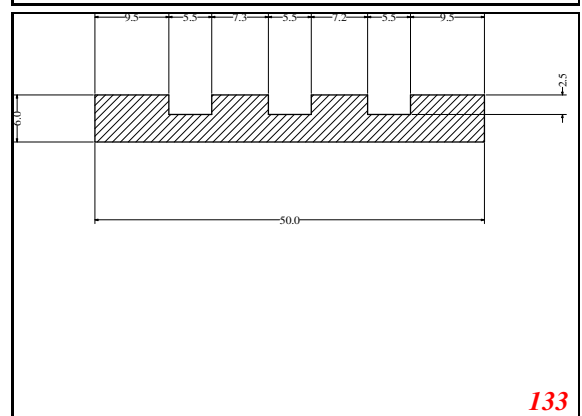

Strip

Contact Us:

Phone: 317-559-2220
Fax: 317-350-1322
Email: info@exactseal.com
Web: www.exactseal.com

Address:

Exactseal Inc
7601 E 88th Pl.
Building 3B
Indianapolis, IN 46256