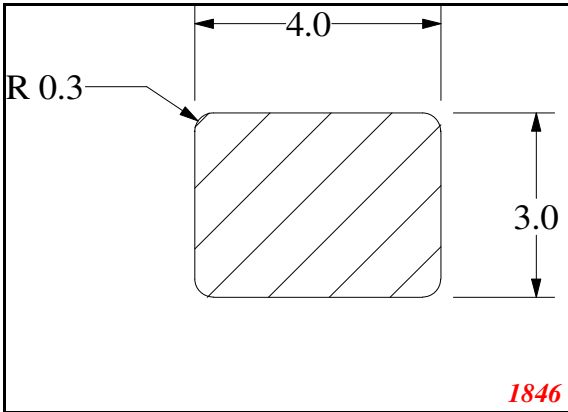

Strip

Contact Us:

Phone: 317-559-2220
Fax: 317-350-1322
Email: info@exactseal.com
Web: www.exactseal.com

Address:

Exactseal Inc
7601 E 88th Pl.
Building 3B
Indianapolis, IN 46256