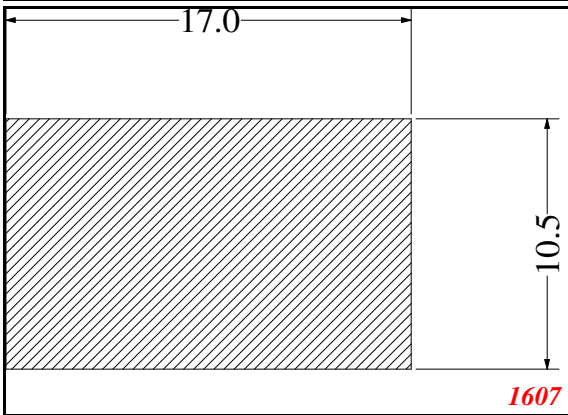

Strip

Contact Us:

Phone: 317-559-2220
Fax: 317-350-1322
Email: info@exactseal.com
Web: www.exactseal.com

Address:

Exactseal Inc
7601 E 88th Pl.
Building 3B
Indianapolis, IN 46256