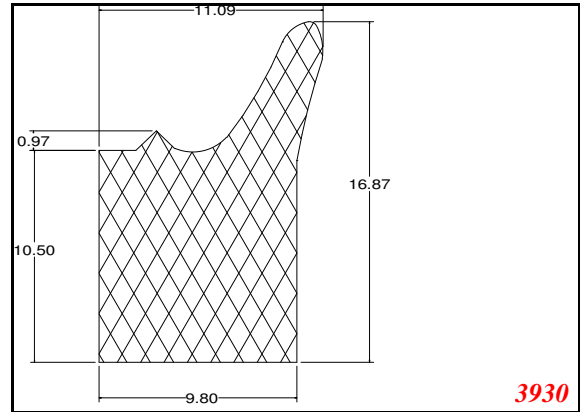

Strip

Contact Us:

Phone: 317-559-2220
Fax: 317-350-1322
Email: info@exactseal.com
Web: www.exactseal.com

Address:

Exactseal Inc
7601 E 88th Pl.
Building 3B
Indianapolis, IN 46256