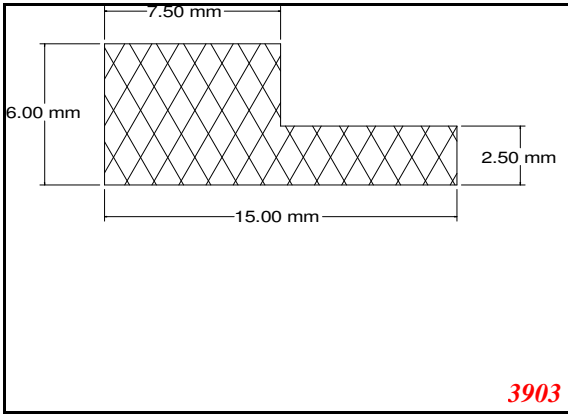

Strip

Contact Us:

Phone: 317-559-2220
Fax: 317-350-1322
Email: info@exactseal.com
Web: www.exactseal.com

Address:

Exactseal Inc
7601 E 88th Pl.
Building 3B
Indianapolis, IN 46256