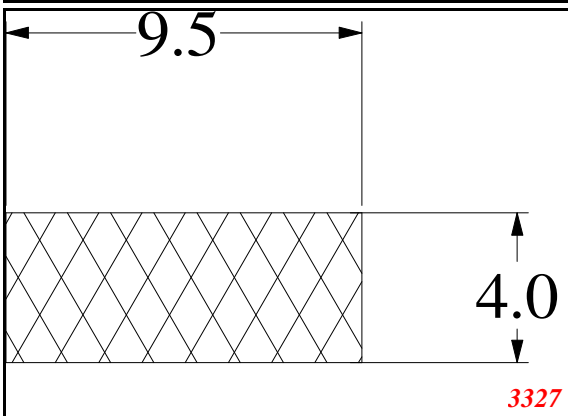

Strip

EXACT SEAL

Contact Us:

Phone: 317-559-2220
Fax: 317-350-1322
Email: info@exactseal.com
Web: www.exactseal.com

Address:

Exactseal Inc
7601 E 88th Pl.
Building 3B
Indianapolis, IN 46256