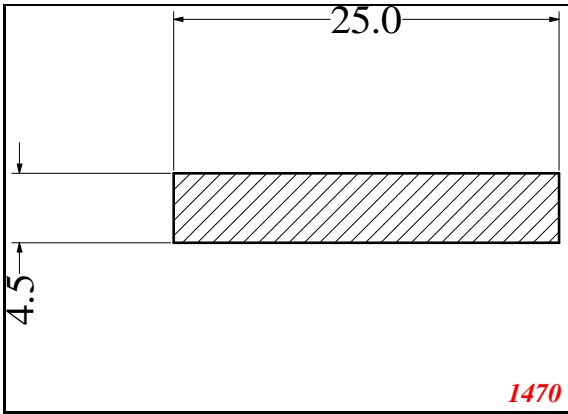

Strip

Contact Us:

Phone: 317-559-2220
Fax: 317-350-1322
Email: info@exactseal.com
Web: www.exactseal.com

Address:

Exactseal Inc
7601 E 88th Pl.
Building 3B
Indianapolis, IN 46256