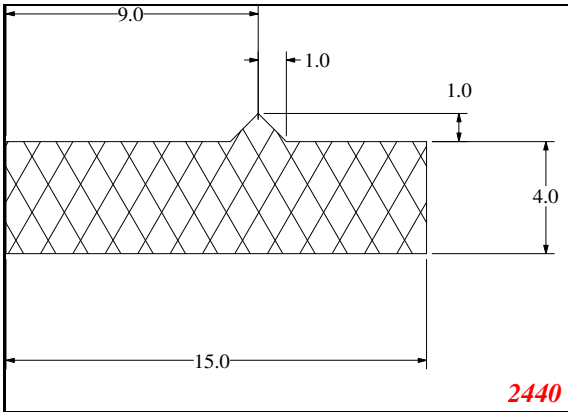

**Strip**

Contact Us:

Phone: 317-559-2220  
 Fax: 317-350-1322  
 Email: info@exactseal.com  
 Web: www.exactseal.com

Address:

Exactseal Inc  
 7601 E 88th Pl.  
 Building 3B  
 Indianapolis, IN 46256

**Strip**