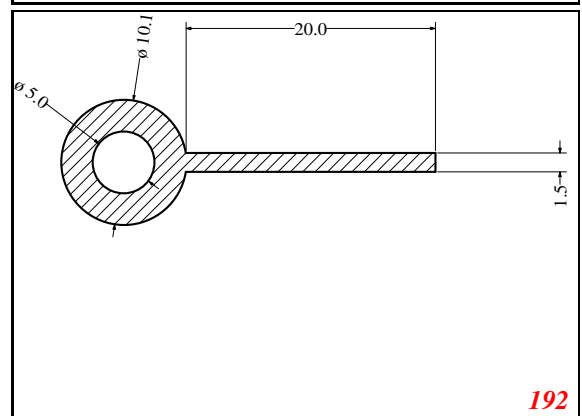

Tadpole

Contact Us:

Phone: 317-559-2220
 Fax: 317-350-1322
 Email: info@exactseal.com
 Web: www.exactseal.com

Address:

Exactseal Inc
 7601 E 88th Pl.
 Building 3B
 Indianapolis, IN 46256

Tadpole

Contact Us: