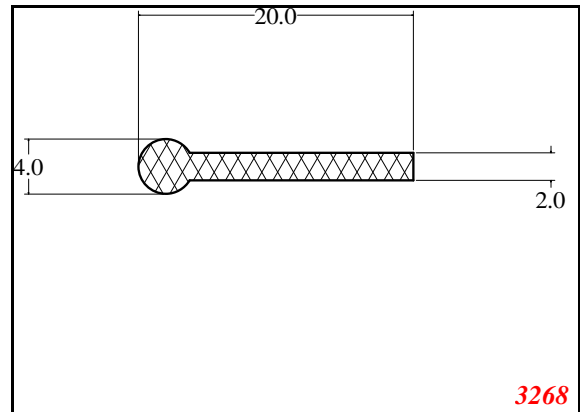

Tadpole

Contact Us:

Phone: 317-559-2220
 Fax: 317-350-1322
 Email: info@exactseal.com
 Web: www.exactseal.com

Address:

Exactseal Inc
 7601 E 88th Pl.
 Building 3B
 Indianapolis, IN 46256

Tadpole

Contact Us: