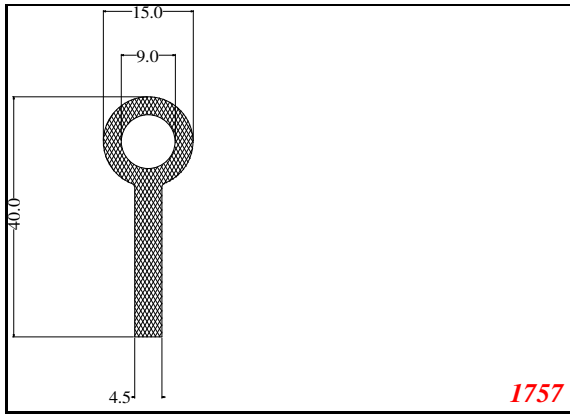

Tadpole

Contact Us:

Phone: 317-559-2220
 Fax: 317-350-1322
 Email: info@exactseal.com
 Web: www.exactseal.com

Address:

Exactseal Inc
 7601 E 88th Pl.
 Building 3B
 Indianapolis, IN 46256

Tadpole

Contact Us: