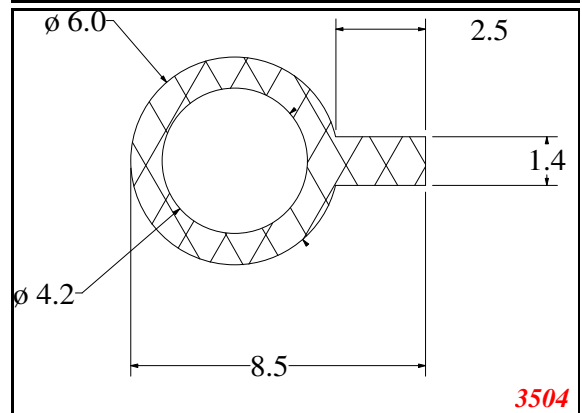

Tadpole

Contact Us:

Phone: 317-559-2220
 Fax: 317-350-1322
 Email: info@exactseal.com
 Web: www.exactseal.com

Address:

Exactseal Inc
 7601 E 88th Pl.
 Building 3B
 Indianapolis, IN 46256

Tadpole

Contact Us: