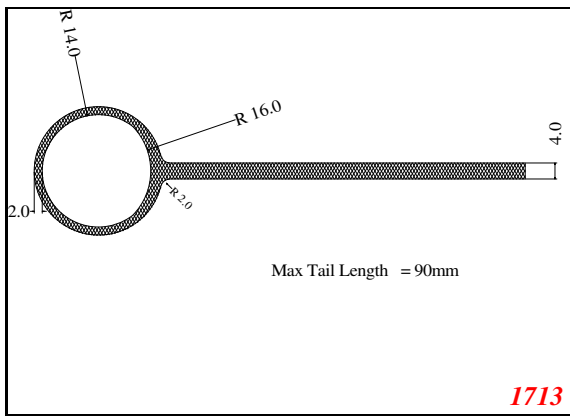

Tadpole

Contact Us:

Phone: 317-559-2220
 Fax: 317-350-1322
 Email: info@exactseal.com
 Web: www.exactseal.com

Address:

Exactseal Inc
 7601 E 88th Pl.
 Building 3B
 Indianapolis, IN 46256

Tadpole

Contact Us: