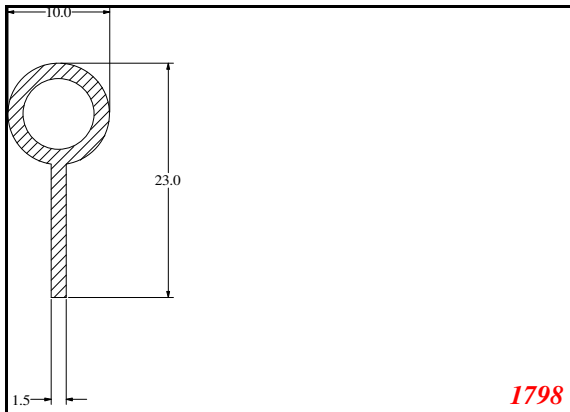

Tadpole

Contact Us:

Phone: 317-559-2220
 Fax: 317-350-1322
 Email: info@exactseal.com
 Web: www.exactseal.com

Address:

Exactseal Inc
 7601 E 88th Pl.
 Building 3B
 Indianapolis, IN 46256

Tadpole

Contact Us: