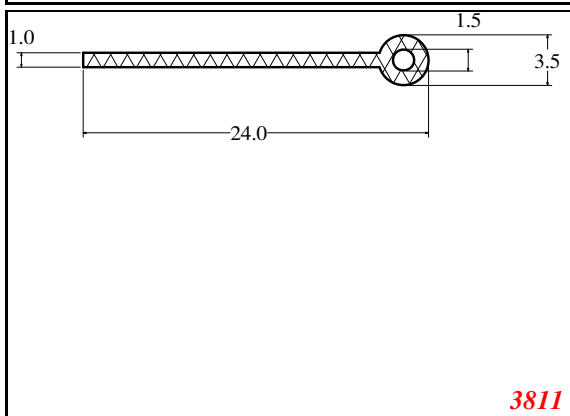

Tadpole

Contact Us:

Phone: 317-559-2220
 Fax: 317-350-1322
 Email: info@exactseal.com
 Web: www.exactseal.com

Address:

Exactseal Inc
 7601 E 88th Pl.
 Building 3B
 Indianapolis, IN 46256

Tadpole

Contact Us: