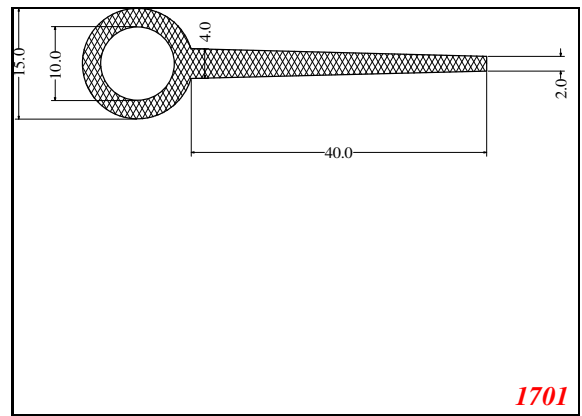

Tadpole

Contact Us:

Phone: 317-559-2220
 Fax: 317-350-1322
 Email: info@exactseal.com
 Web: www.exactseal.com

Address:

Exactseal Inc
 7601 E 88th Pl.
 Building 3B
 Indianapolis, IN 46256

Tadpole

Contact Us: