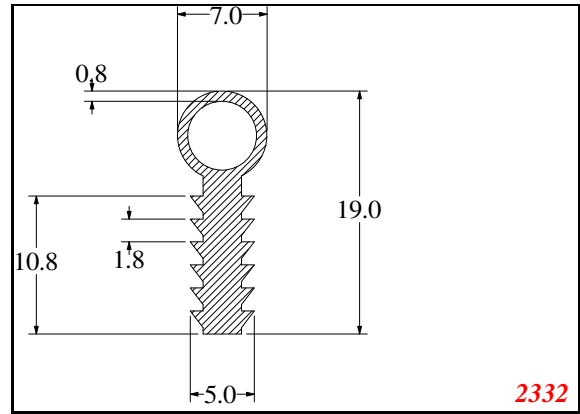

Tadpole

Contact Us:

Phone: 317-559-2220
 Fax: 317-350-1322
 Email: info@exactseal.com
 Web: www.exactseal.com

Address:

Exactseal Inc
 7601 E 88th Pl.
 Building 3B
 Indianapolis, IN 46256

Tadpole

Contact Us: