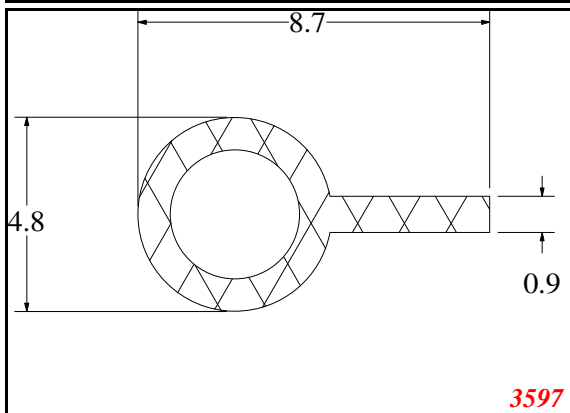

Tadpole

Contact Us:

Phone: 317-559-2220
 Fax: 317-350-1322
 Email: info@exactseal.com
 Web: www.exactseal.com

Address:

Exactseal Inc
 7601 E 88th Pl.
 Building 3B
 Indianapolis, IN 46256

Tadpole

Contact Us: