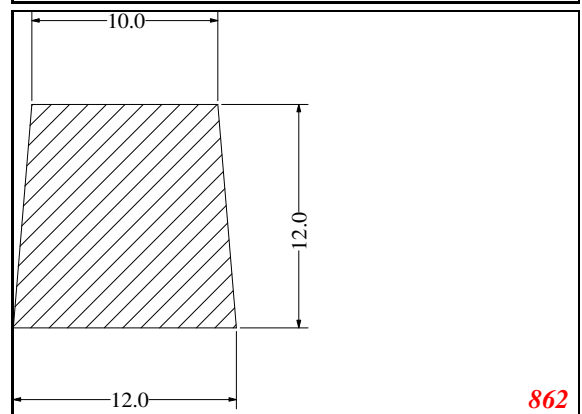

Trapeze

Contact Us:

Phone: 317-559-2220
 Fax: 317-350-1322
 Email: info@exactseal.com
 Web: www.exactseal.com

Address:

Exactseal Inc
 7601 E 88th Pl.
 Building 3B
 Indianapolis, IN 46256

Trapeze

Contact Us: