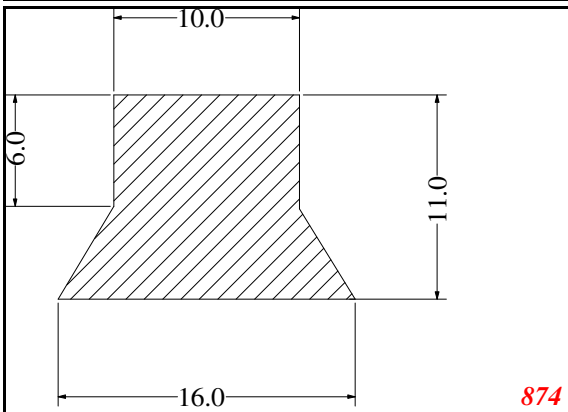

Trapeze

Contact Us:

Phone: 317-559-2220
Fax: 317-350-1322
Email: info@exactseal.com
Web: www.exactseal.com

Address:

Exactseal Inc
7601 E 88th Pl.
Building 3B
Indianapolis, IN 46256