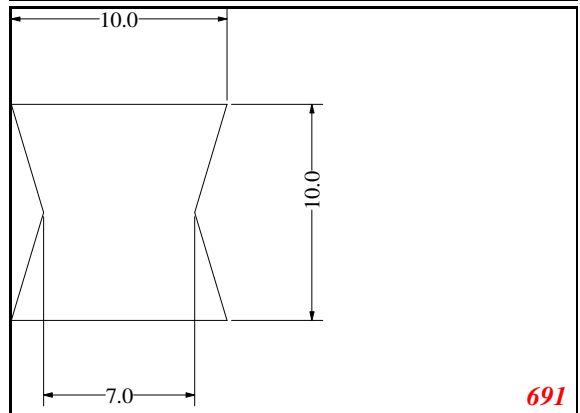

Trapeze

Contact Us:

Phone: 317-559-2220
 Fax: 317-350-1322
 Email: info@exactseal.com
 Web: www.exactseal.com

Address:

Exactseal Inc
 7601 E 88th Pl.
 Building 3B
 Indianapolis, IN 46256

Trapeze

Contact Us: