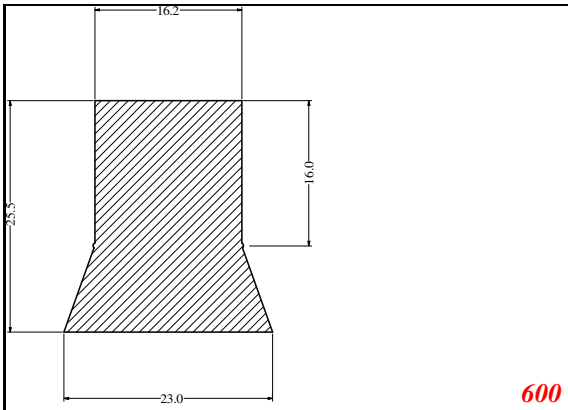

Trapeze

Contact Us:

Phone: 317-559-2220
 Fax: 317-350-1322
 Email: info@exactseal.com
 Web: www.exactseal.com

Address:

Exactseal Inc
 7601 E 88th Pl.
 Building 3B
 Indianapolis, IN 46256

Trapeze

Contact Us: