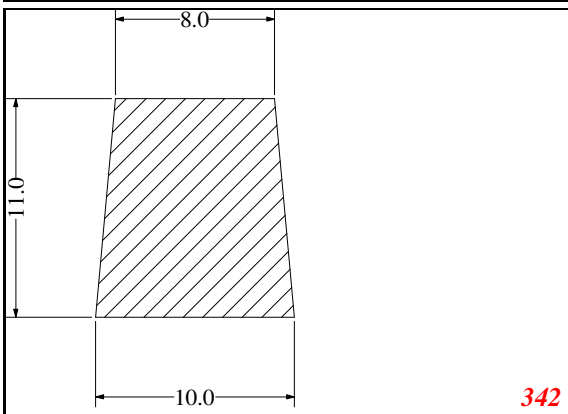

Trapeze

Contact Us:

Phone: 317-559-2220
 Fax: 317-350-1322
 Email: info@exactseal.com
 Web: www.exactseal.com

Address:

Exactseal Inc
 7601 E 88th Pl.
 Building 3B
 Indianapolis, IN 46256

Trapeze

Contact Us: