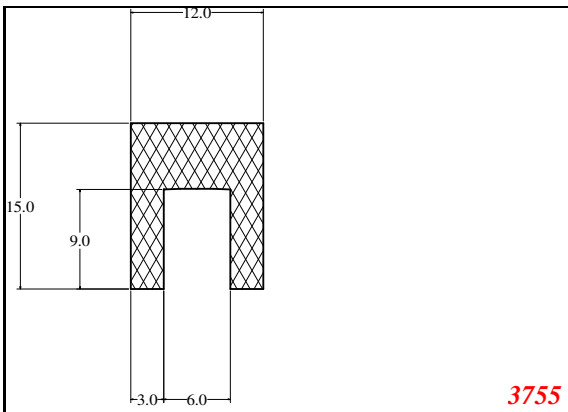

U-Small

Contact Us:

Phone: 317-559-2220
 Fax: 317-350-1322
 Email: info@exactseal.com
 Web: www.exactseal.com

Address:

Exactseal Inc
 7601 E 88th Pl.
 Building 3B
 Indianapolis, IN 46256

U-Small

Contact Us: