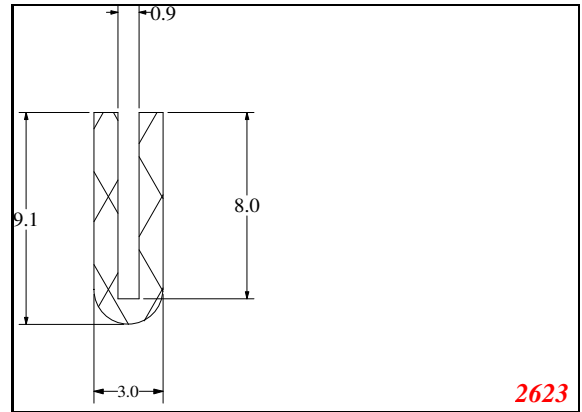

U-Small

Contact Us:

Phone: 317-559-2220
 Fax: 317-350-1322
 Email: info@exactseal.com
 Web: www.exactseal.com

Address:

Exactseal Inc
 7601 E 88th Pl.
 Building 3B
 Indianapolis, IN 46256

U-Small

Contact Us: