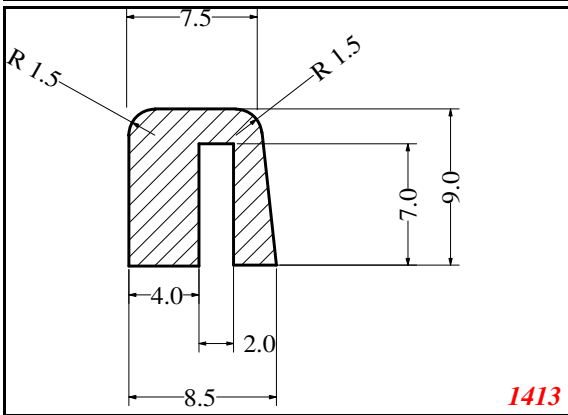

U-Small

Contact Us:

Phone: 317-559-2220
Fax: 317-350-1322
Email: info@exactseal.com
Web: www.exactseal.com

Address:

Exactseal Inc
7601 E 88th Pl.
Building 3B
Indianapolis, IN 46256