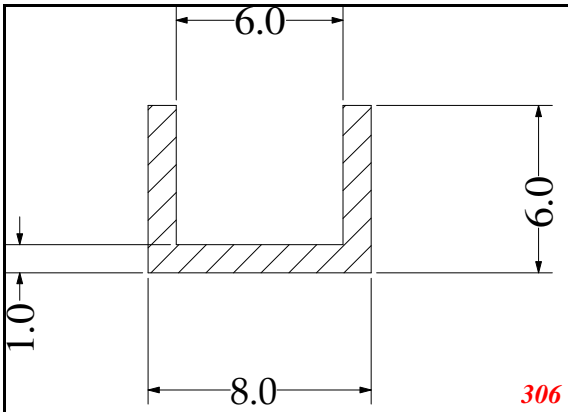

U-Small

Contact Us:

Phone: 317-559-2220
Fax: 317-350-1322
Email: info@exactseal.com
Web: www.exactseal.com

Address:

Exactseal Inc
7601 E 88th Pl.
Building 3B
Indianapolis, IN 46256