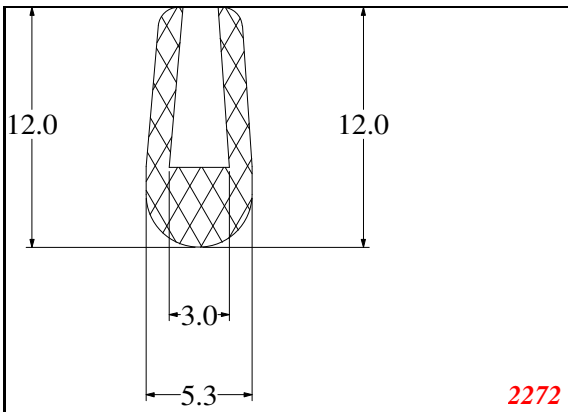

Address:

Exactseal Inc
 7601 E 88th Pl.
 Building 3B
 Indianapolis, IN 46256

U-Small

2303

2195

1636

2272

2285