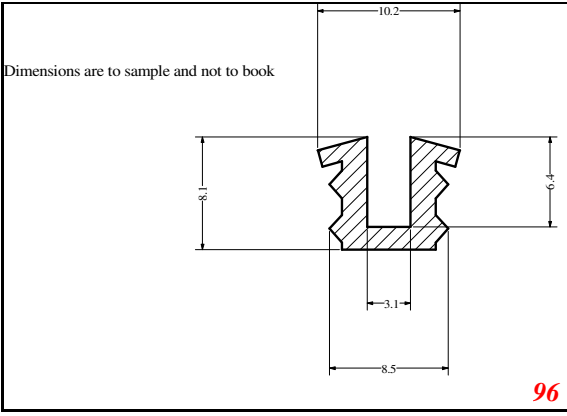

U-Small

Contact Us:

Phone: 317-559-2220
Fax: 317-350-1322
Email: info@exactseal.com
Web: www.exactseal.com

Address:

Exactseal Inc
7601 E 88th Pl.
Building 3B
Indianapolis, IN 46256

U-Small

Contact Us:

Phone: 317-559-2220
 Fax: 317-350-1322
 Email: info@exactseal.com
 Web: www.exactseal.com