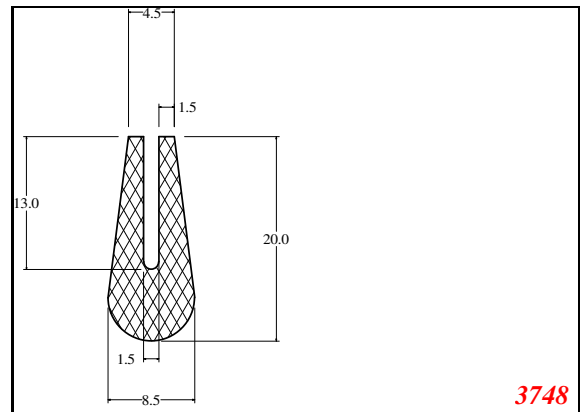

U-Small

Contact Us:

Phone: 317-559-2220
Fax: 317-350-1322
Email: info@exactseal.com
Web: www.exactseal.com

Address:

Exactseal Inc
7601 E 88th Pl.
Building 3B
Indianapolis, IN 46256