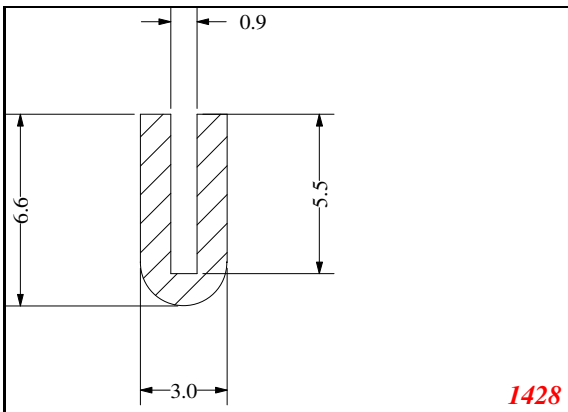

U-Small

Contact Us:

Phone: 317-559-2220
Fax: 317-350-1322
Email: info@exactseal.com
Web: www.exactseal.com

Address:

Exactseal Inc
7601 E 88th Pl.
Building 3B
Indianapolis, IN 46256