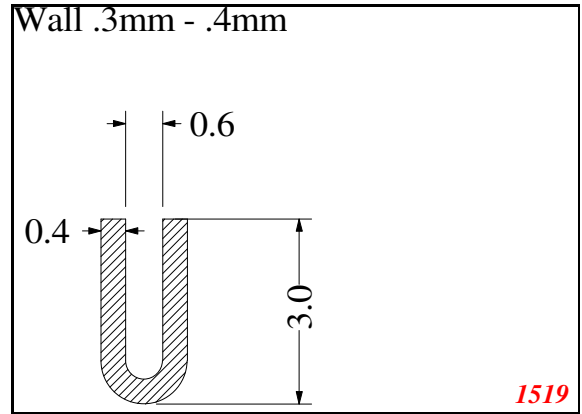

U-Small

Contact Us:

Phone: 317-559-2220
 Fax: 317-350-1322
 Email: info@exactseal.com
 Web: www.exactseal.com

Address:

Exactseal Inc
 7601 E 88th Pl.
 Building 3B
 Indianapolis, IN 46256

U-Small

Contact Us: