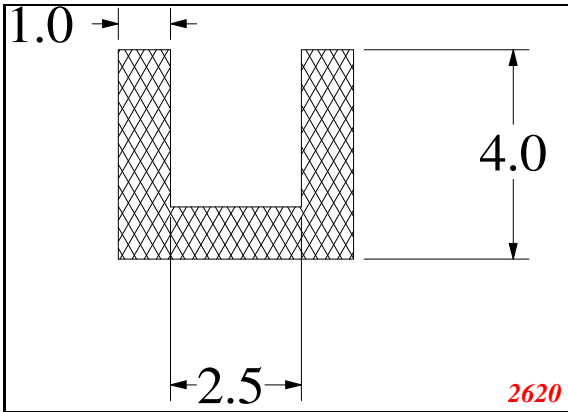

U-Small

Contact Us:

Phone: 317-559-2220
 Fax: 317-350-1322
 Email: info@exactseal.com
 Web: www.exactseal.com

Address:

Exactseal Inc
 7601 E 88th Pl.
 Building 3B
 Indianapolis, IN 46256

U-Small

Contact Us: