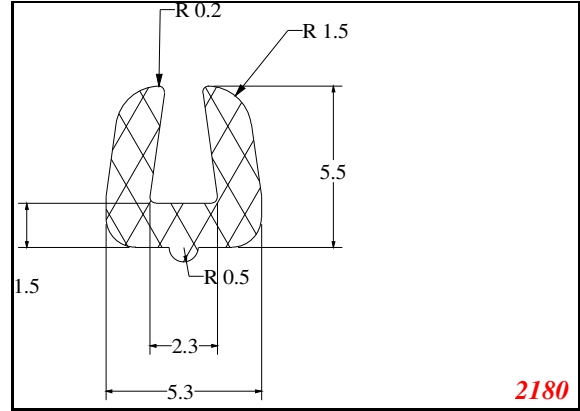

Address:

Exactseal Inc
 7601 E 88th Pl.
 Building 3B
 Indianapolis, IN 46256

U-Small

560

54

562

1079

2180