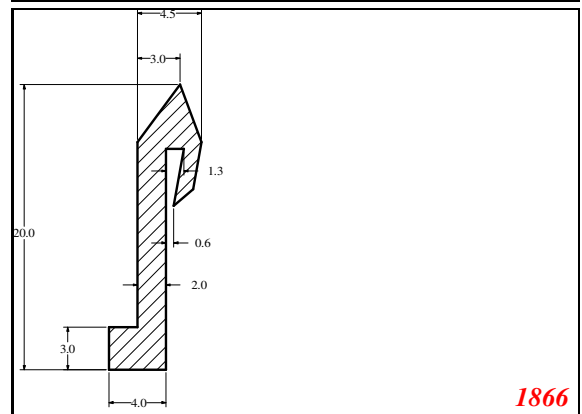

U-Small

Contact Us:

Phone: 317-559-2220
Fax: 317-350-1322
Email: info@exactseal.com
Web: www.exactseal.com

Address:

Exactseal Inc
7601 E 88th Pl.
Building 3B
Indianapolis, IN 46256