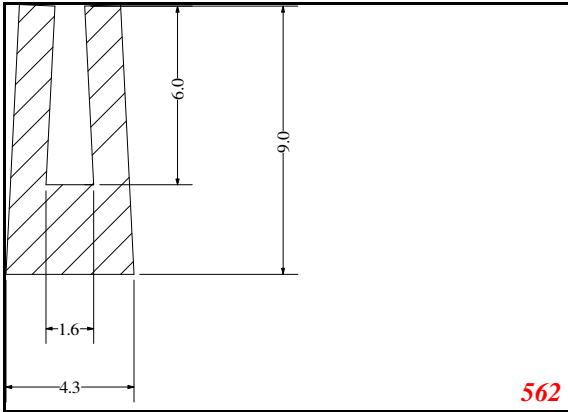

Address:

Exactseal Inc
 7601 E 88th Pl.
 Building 3B
 Indianapolis, IN 46256

U-Small

560

54

562

1079

2180