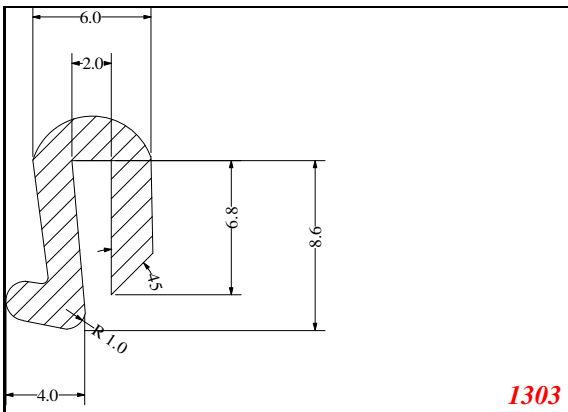

U-Small

Contact Us:

Phone: 317-559-2220
Fax: 317-350-1322
Email: info@exactseal.com
Web: www.exactseal.com

Address:

Exactseal Inc
7601 E 88th Pl.
Building 3B
Indianapolis, IN 46256