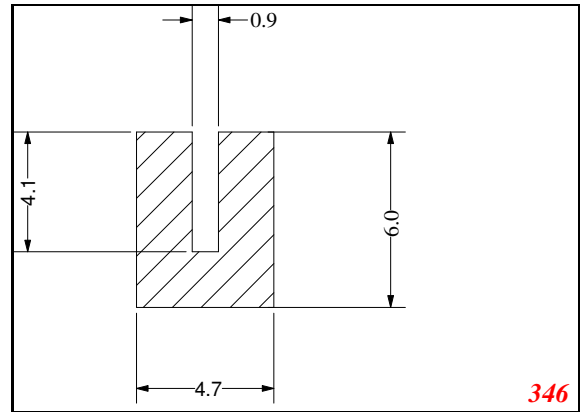

U-Small

Contact Us:

Phone: 317-559-2220
 Fax: 317-350-1322
 Email: info@exactseal.com
 Web: www.exactseal.com

Address:

Exactseal Inc
 7601 E 88th Pl.
 Building 3B
 Indianapolis, IN 46256

U-Small

Contact Us: