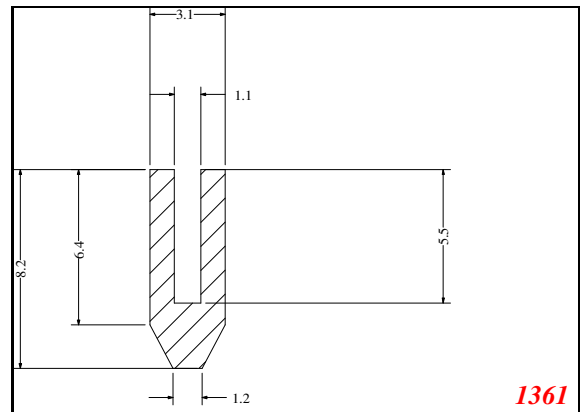

U-Small

Contact Us:

Phone: 317-559-2220
 Fax: 317-350-1322
 Email: info@exactseal.com
 Web: www.exactseal.com

Address:

Exactseal Inc
 7601 E 88th Pl.
 Building 3B
 Indianapolis, IN 46256

U-Small

Contact Us: