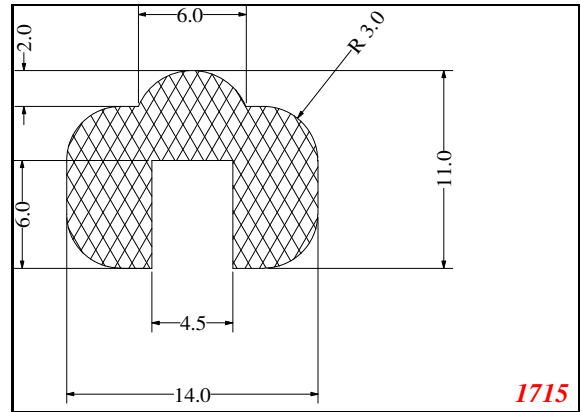

U-Small

Contact Us:

Phone: 317-559-2220
Fax: 317-350-1322
Email: info@exactseal.com
Web: www.exactseal.com

Address:

Exactseal Inc
7601 E 88th Pl.
Building 3B
Indianapolis, IN 46256