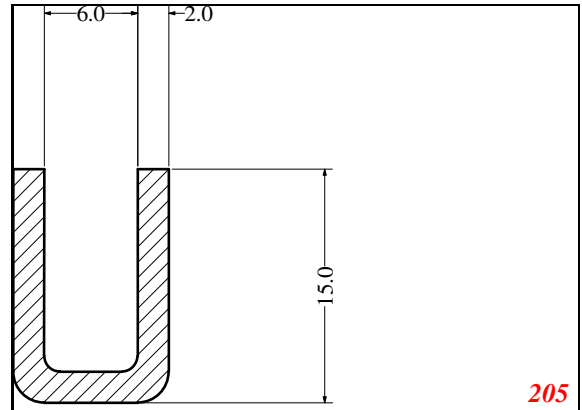

U-Small

205

Contact Us:

Phone: 317-559-2220
Fax: 317-350-1322
Email: info@exactseal.com
Web: www.exactseal.com

Address:

Exactseal Inc
7601 E 88th Pl.
Building 3B
Indianapolis, IN 46256