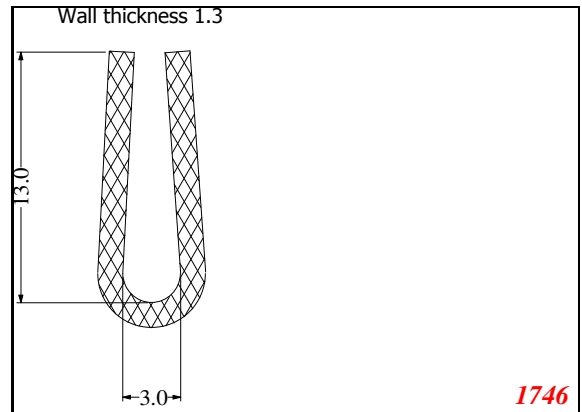

U-Small

Contact Us:

Phone: 317-559-2220
 Fax: 317-350-1322
 Email: info@exactseal.com
 Web: www.exactseal.com

Address:

Exactseal Inc
 7601 E 88th Pl.
 Building 3B
 Indianapolis, IN 46256

U-Small

Contact Us: