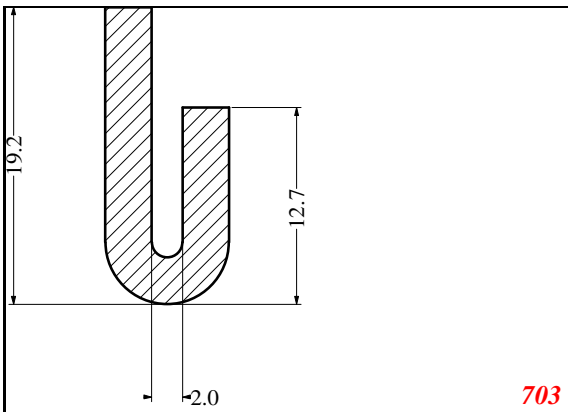

U-Small

Contact Us:

Phone: 317-559-2220
Fax: 317-350-1322
Email: info@exactseal.com
Web: www.exactseal.com

Address:

Exactseal Inc
7601 E 88th Pl.
Building 3B
Indianapolis, IN 46256