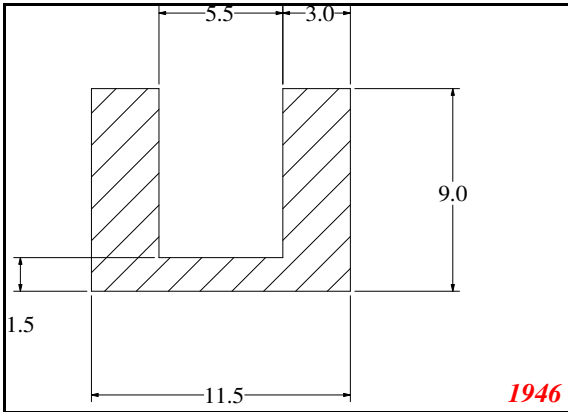

U-Small

Contact Us:

Phone: 317-559-2220
Fax: 317-350-1322
Email: info@exactseal.com
Web: www.exactseal.com

Address:

Exactseal Inc
7601 E 88th Pl.
Building 3B
Indianapolis, IN 46256