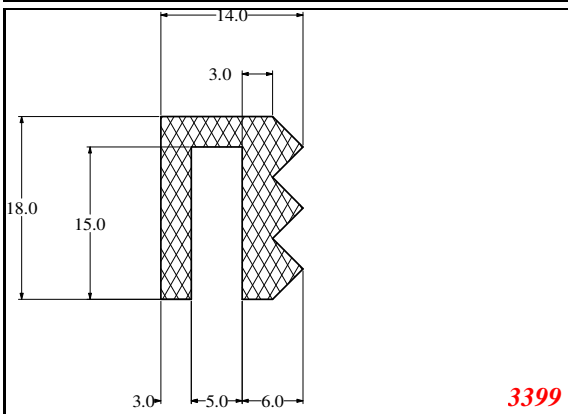

U-Small

Contact Us:

Phone: 317-559-2220
Fax: 317-350-1322
Email: info@exactseal.com
Web: www.exactseal.com

Address:

Exactseal Inc
7601 E 88th Pl.
Building 3B
Indianapolis, IN 46256