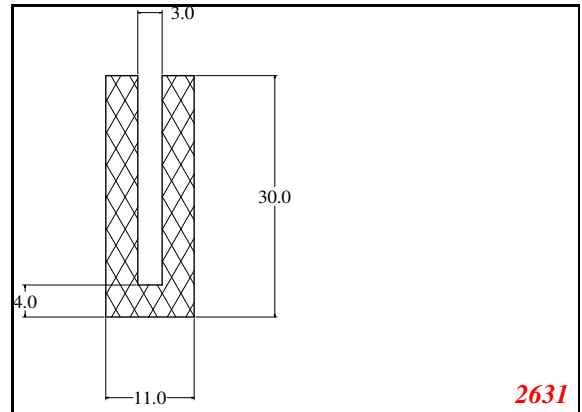

U-Small

Contact Us:

Phone: 317-559-2220
 Fax: 317-350-1322
 Email: info@exactseal.com
 Web: www.exactseal.com

Address:

Exactseal Inc
 7601 E 88th Pl.
 Building 3B
 Indianapolis, IN 46256

U-Small

Contact Us: