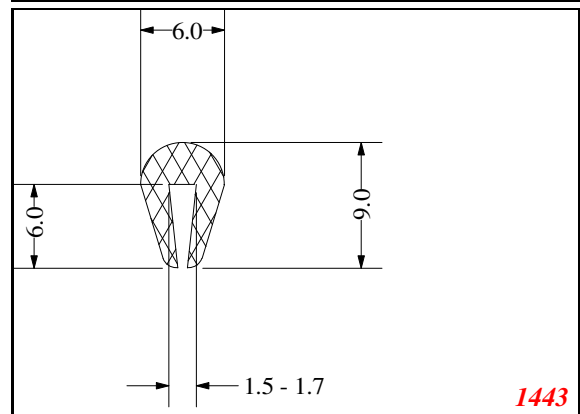

U-Small

Contact Us:

Phone: 317-559-2220
Fax: 317-350-1322
Email: info@exactseal.com
Web: www.exactseal.com

Address:

Exactseal Inc
7601 E 88th Pl.
Building 3B
Indianapolis, IN 46256