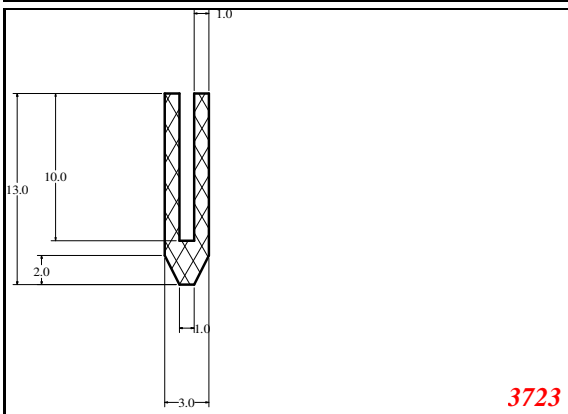

U-Small

Contact Us:

Phone: 317-559-2220
Fax: 317-350-1322
Email: info@exactseal.com
Web: www.exactseal.com

Address:

Exactseal Inc
7601 E 88th Pl.
Building 3B
Indianapolis, IN 46256