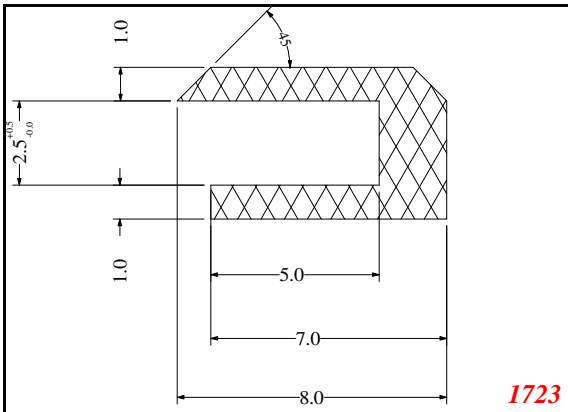

U-Small

Contact Us:

Phone: 317-559-2220
Fax: 317-350-1322
Email: info@exactseal.com
Web: www.exactseal.com

Address:

Exactseal Inc
7601 E 88th Pl.
Building 3B
Indianapolis, IN 46256