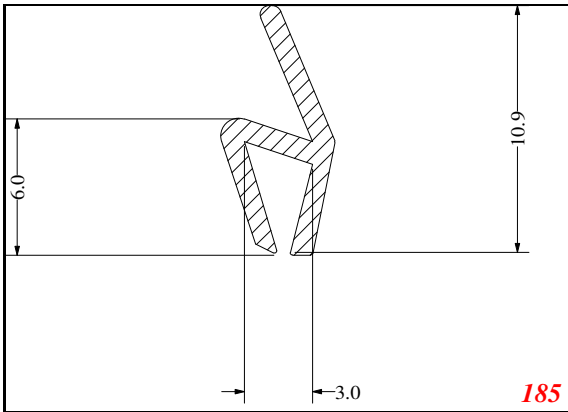

U-Small

Contact Us:

Phone: 317-559-2220
Fax: 317-350-1322
Email: info@exactseal.com
Web: www.exactseal.com

Address:

Exactseal Inc
7601 E 88th Pl.
Building 3B
Indianapolis, IN 46256

U-Small

Contact Us:

Phone: 317-559-2220
 Fax: 317-350-1322
 Email: info@exactseal.com
 Web: www.exactseal.com