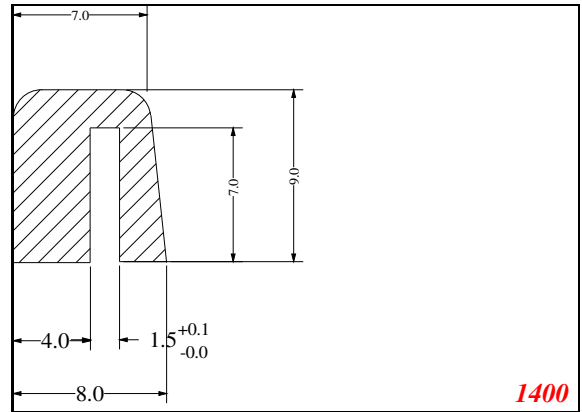

U-Small

Contact Us:

Phone: 317-559-2220
Fax: 317-350-1322
Email: info@exactseal.com
Web: www.exactseal.com

Address:

Exactseal Inc
7601 E 88th Pl.
Building 3B
Indianapolis, IN 46256