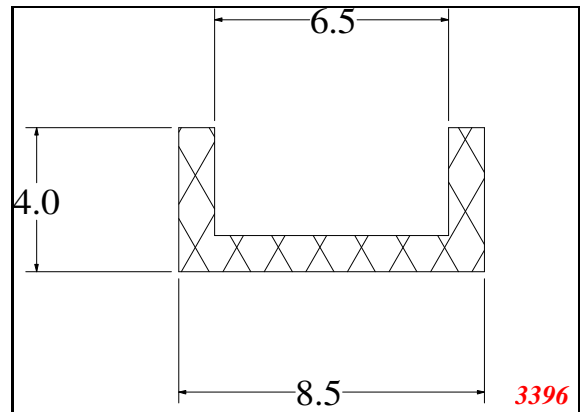

U-Small

Contact Us:

Phone: 317-559-2220
Fax: 317-350-1322
Email: info@exactseal.com
Web: www.exactseal.com

Address:

Exactseal Inc
7601 E 88th Pl.
Building 3B
Indianapolis, IN 46256