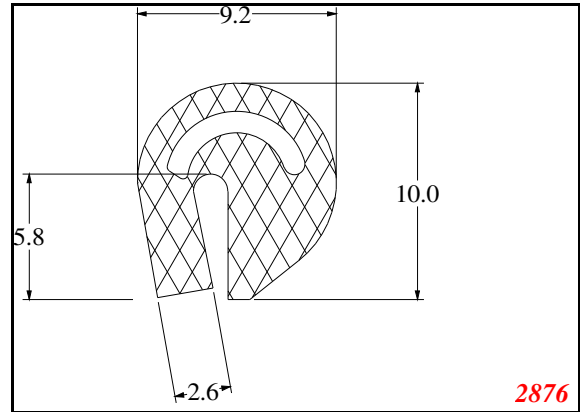

U-Small

Contact Us:

Phone: 317-559-2220
Fax: 317-350-1322
Email: info@exactseal.com
Web: www.exactseal.com

Address:

Exactseal Inc
7601 E 88th Pl.
Building 3B
Indianapolis, IN 46256