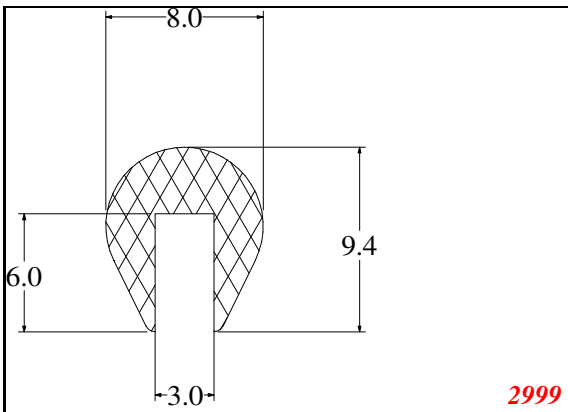

U-Small

Contact Us:

Phone: 317-559-2220
Fax: 317-350-1322
Email: info@exactseal.com
Web: www.exactseal.com

Address:

Exactseal Inc
7601 E 88th Pl.
Building 3B
Indianapolis, IN 46256