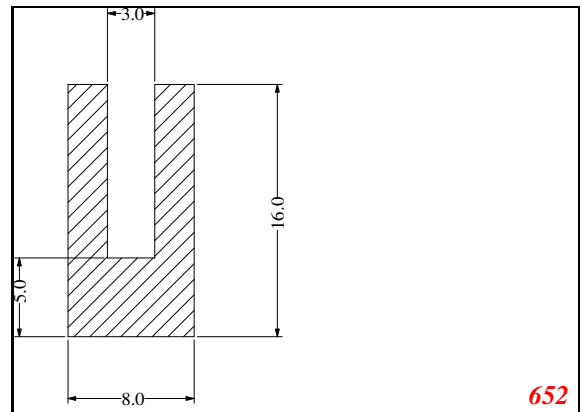

U-Small

Contact Us:

Phone: 317-559-2220
Fax: 317-350-1322
Email: info@exactseal.com
Web: www.exactseal.com

Address:

Exactseal Inc
7601 E 88th Pl.
Building 3B
Indianapolis, IN 46256