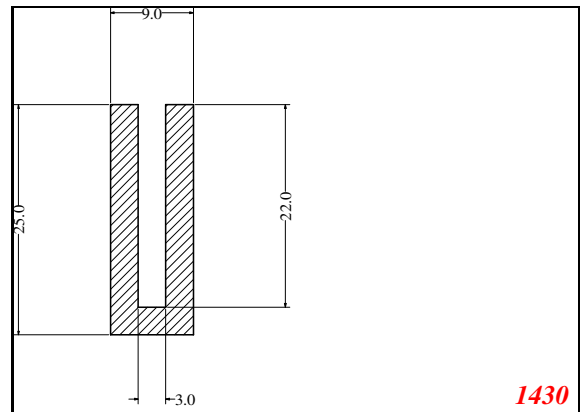

U-Small

Contact Us:

Phone: 317-559-2220
Fax: 317-350-1322
Email: info@exactseal.com
Web: www.exactseal.com

Address:

Exactseal Inc
7601 E 88th Pl.
Building 3B
Indianapolis, IN 46256