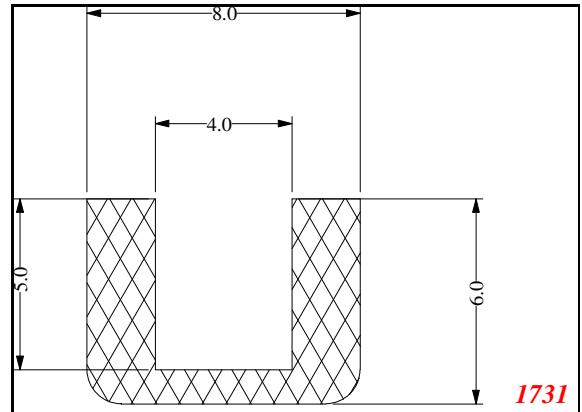

U-Small

Contact Us:

Phone: 317-559-2220
Fax: 317-350-1322
Email: info@exactseal.com
Web: www.exactseal.com

Address:

Exactseal Inc
7601 E 88th Pl.
Building 3B
Indianapolis, IN 46256