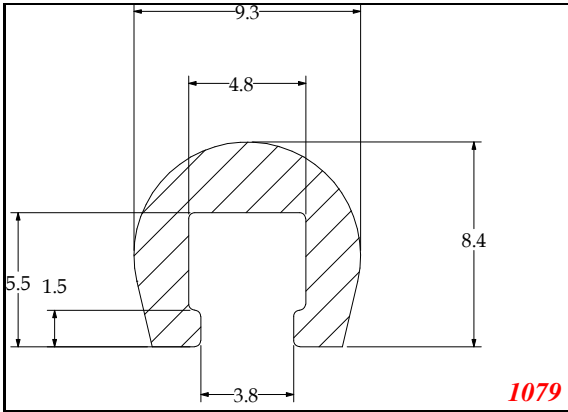

Address:

Exactseal Inc
 7601 E 88th Pl.
 Building 3B
 Indianapolis, IN 46256

U-Small

560

54

562

1079

2180