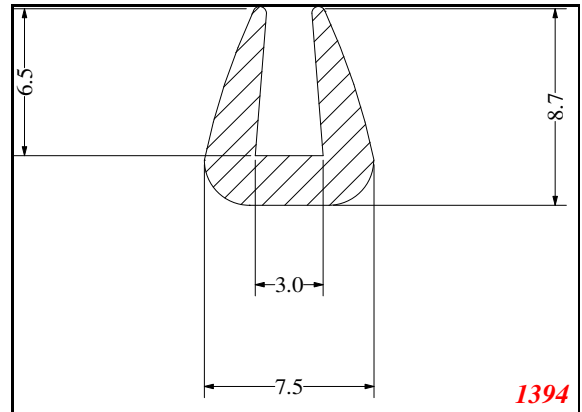

U-Small

Contact Us:

Phone: 317-559-2220
Fax: 317-350-1322
Email: info@exactseal.com
Web: www.exactseal.com

Address:

Exactseal Inc
7601 E 88th Pl.
Building 3B
Indianapolis, IN 46256