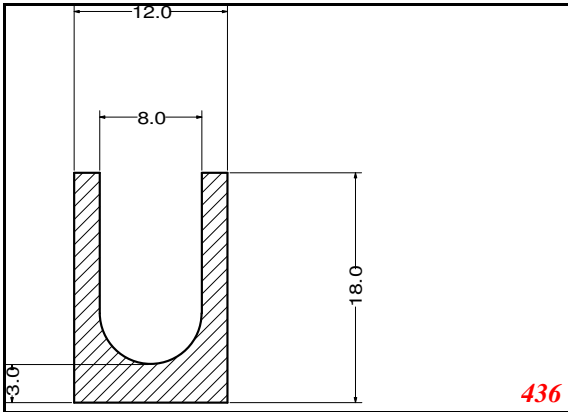

U-Small

Contact Us:

Phone: 317-559-2220
Fax: 317-350-1322
Email: info@exactseal.com
Web: www.exactseal.com

Address:

Exactseal Inc
7601 E 88th Pl.
Building 3B
Indianapolis, IN 46256