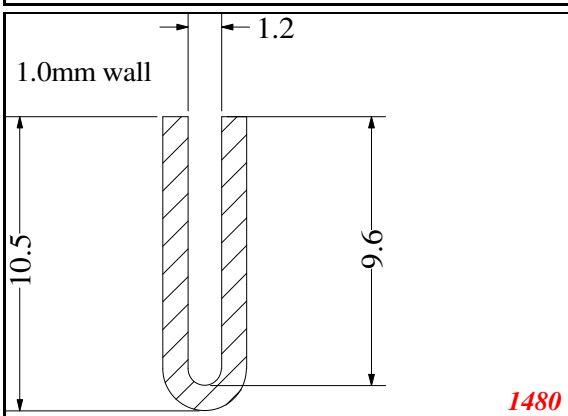

U-Small

Contact Us:

Phone: 317-559-2220
Fax: 317-350-1322
Email: info@exactseal.com
Web: www.exactseal.com

Address:

Exactseal Inc
7601 E 88th Pl.
Building 3B
Indianapolis, IN 46256