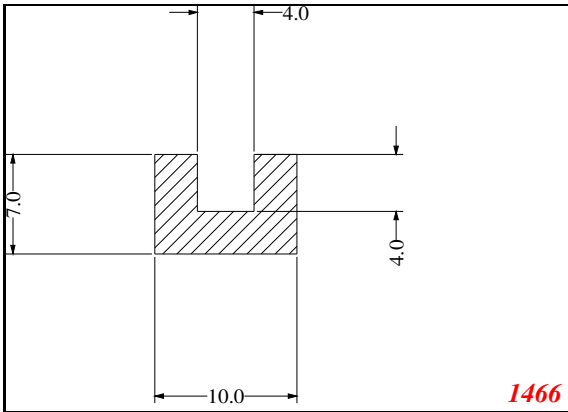

U-Small

Contact Us:

Phone: 317-559-2220
Fax: 317-350-1322
Email: info@exactseal.com
Web: www.exactseal.com

Address:

Exactseal Inc
7601 E 88th Pl.
Building 3B
Indianapolis, IN 46256