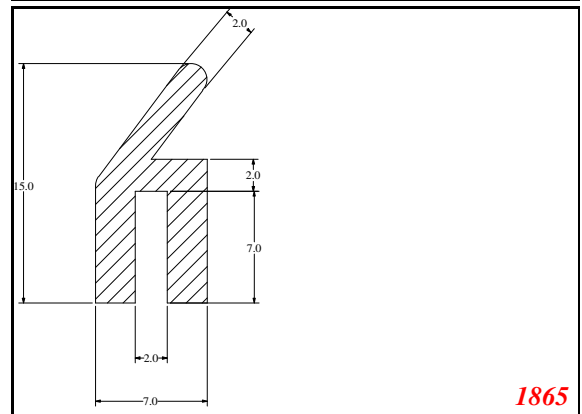

U-Small

Contact Us:

Phone: 317-559-2220
Fax: 317-350-1322
Email: info@exactseal.com
Web: www.exactseal.com

Address:

Exactseal Inc
7601 E 88th Pl.
Building 3B
Indianapolis, IN 46256