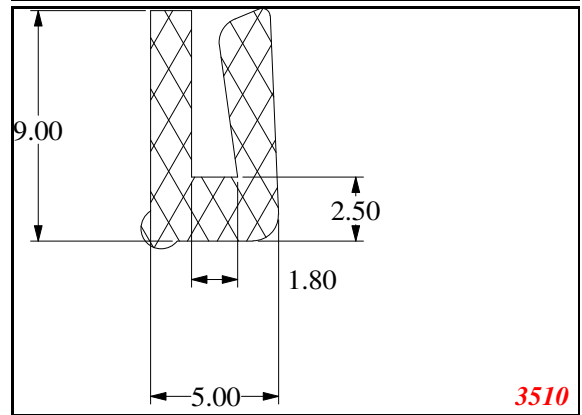

U-Small

Contact Us:

Phone: 317-559-2220
Fax: 317-350-1322
Email: info@exactseal.com
Web: www.exactseal.com

Address:

Exactseal Inc
7601 E 88th Pl.
Building 3B
Indianapolis, IN 46256