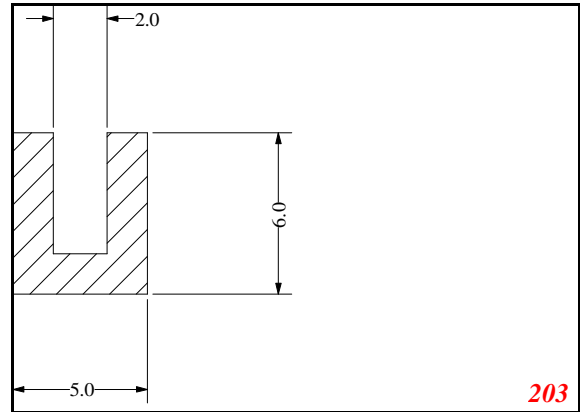

U-Small

Contact Us:

Phone: 317-559-2220
Fax: 317-350-1322
Email: info@exactseal.com
Web: www.exactseal.com

Address:

Exactseal Inc
7601 E 88th Pl.
Building 3B
Indianapolis, IN 46256