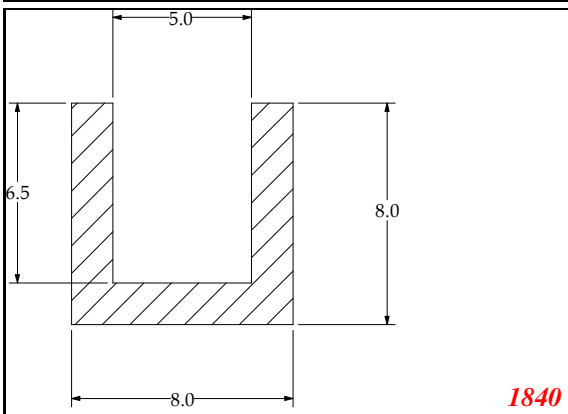

U-Small

Contact Us:

Phone: 317-559-2220
Fax: 317-350-1322
Email: info@exactseal.com
Web: www.exactseal.com

Address:

Exactseal Inc
7601 E 88th Pl.
Building 3B
Indianapolis, IN 46256