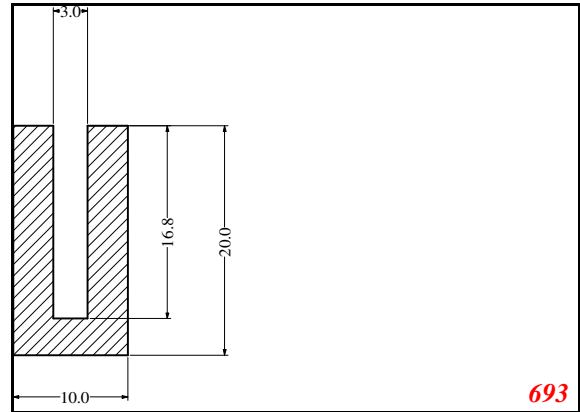

U-Small

Contact Us:

Phone: 317-559-2220
Fax: 317-350-1322
Email: info@exactseal.com
Web: www.exactseal.com

Address:

Exactseal Inc
7601 E 88th Pl.
Building 3B
Indianapolis, IN 46256