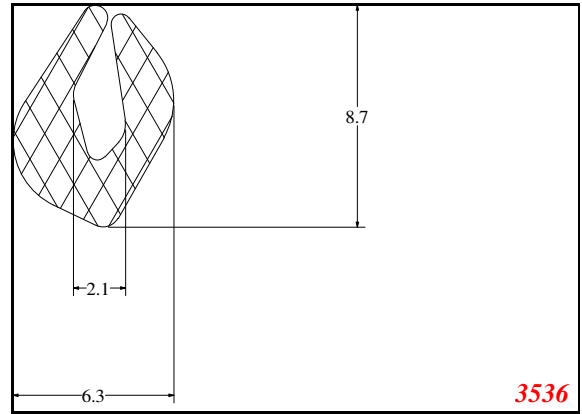

U-Small

Contact Us:

Phone: 317-559-2220
 Fax: 317-350-1322
 Email: info@exactseal.com
 Web: www.exactseal.com

Address:

Exactseal Inc
 7601 E 88th Pl.
 Building 3B
 Indianapolis, IN 46256

U-Small

Contact Us: