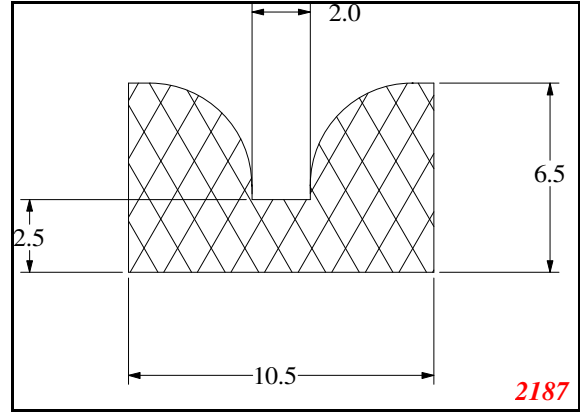

Address:

Exactseal Inc
 7601 E 88th Pl.
 Building 3B
 Indianapolis, IN 46256

U-Small

560

54

562

1079

2180