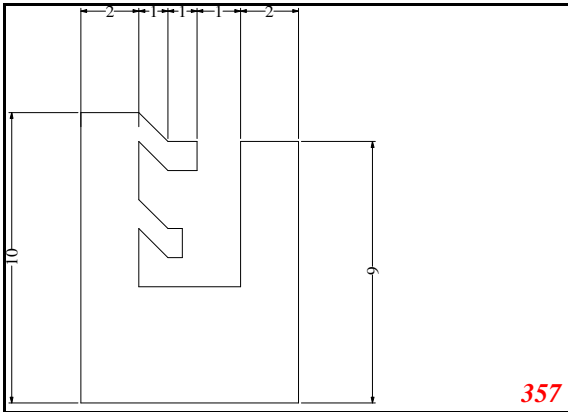

U-Small

Contact Us:

Phone: 317-559-2220
Fax: 317-350-1322
Email: info@exactseal.com
Web: www.exactseal.com

Address:

Exactseal Inc
7601 E 88th Pl.
Building 3B
Indianapolis, IN 46256