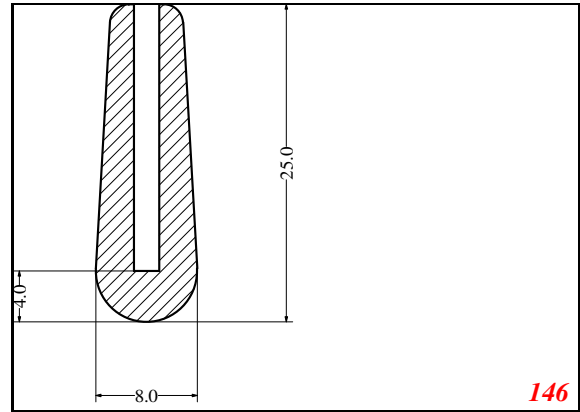

146

EXACT SEAL

Contact Us:

Phone: 317-559-2220
Fax: 317-350-1322
Email: info@exactseal.com
Web: www.exactseal.com

Address:

Exactseal Inc
7601 E 88th Pl.
Building 3B
Indianapolis, IN 46256