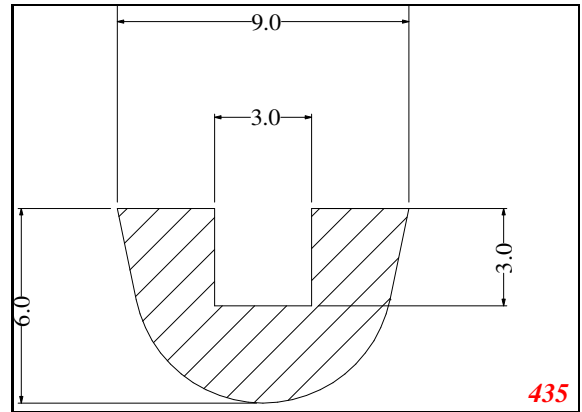

U-Small

Contact Us:

Phone: 317-559-2220
Fax: 317-350-1322
Email: info@exactseal.com
Web: www.exactseal.com

Address:

Exactseal Inc
7601 E 88th Pl.
Building 3B
Indianapolis, IN 46256