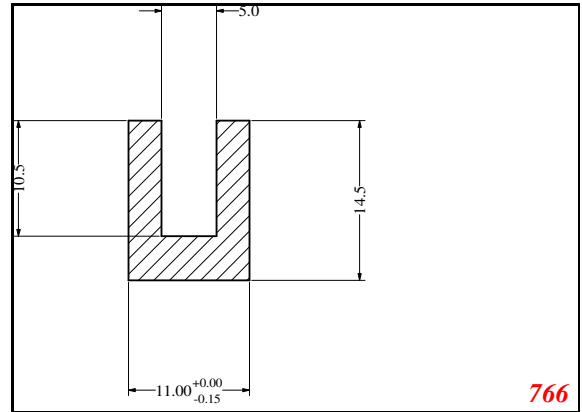

U-Small

Contact Us:

Phone: 317-559-2220
 Fax: 317-350-1322
 Email: info@exactseal.com
 Web: www.exactseal.com

Address:

Exactseal Inc
 7601 E 88th Pl.
 Building 3B
 Indianapolis, IN 46256

U-Small

Contact Us: