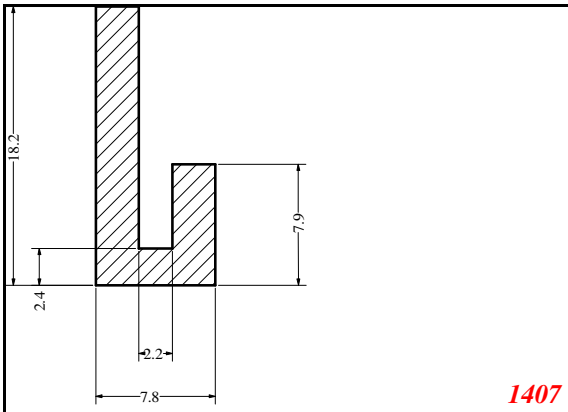

U-Small

Contact Us:

Phone: 317-559-2220
Fax: 317-350-1322
Email: info@exactseal.com
Web: www.exactseal.com

Address:

Exactseal Inc
7601 E 88th Pl.
Building 3B
Indianapolis, IN 46256

U-Small

Contact Us:

Phone: 317-559-2220
 Fax: 317-350-1322
 Email: info@exactseal.com
 Web: www.exactseal.com