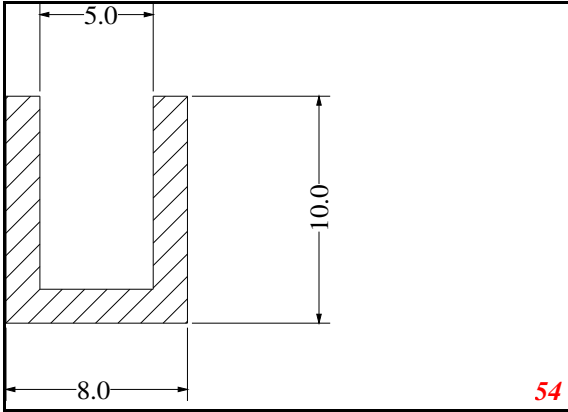

U-Small

560

54

562

1079

2180

2187

2190

146

EXACT SEAL

Contact Us:

Phone: 317-559-2220
Fax: 317-350-1322
Email: info@exactseal.com
Web: www.exactseal.com

Address:

Exactseal Inc
7601 E 88th Pl.
Building 3B
Indianapolis, IN 46256