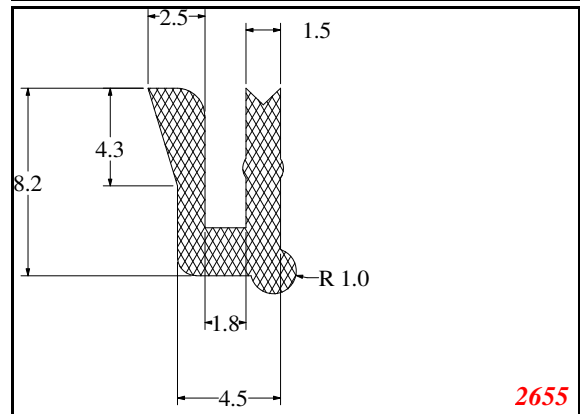

U-Small

Contact Us:

Phone: 317-559-2220
Fax: 317-350-1322
Email: info@exactseal.com
Web: www.exactseal.com

Address:

Exactseal Inc
7601 E 88th Pl.
Building 3B
Indianapolis, IN 46256