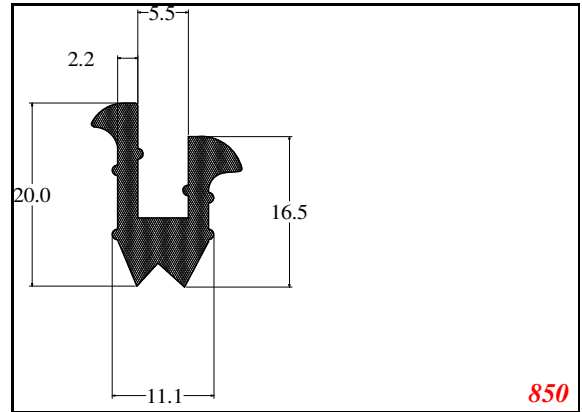

U-Small

Contact Us:

Phone: 317-559-2220
Fax: 317-350-1322
Email: info@exactseal.com
Web: www.exactseal.com

Address:

Exactseal Inc
7601 E 88th Pl.
Building 3B
Indianapolis, IN 46256