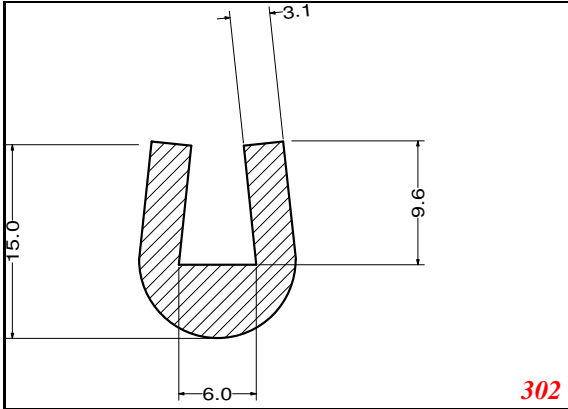

U-Small

Contact Us:

Phone: 317-559-2220
Fax: 317-350-1322
Email: info@exactseal.com
Web: www.exactseal.com

Address:

Exactseal Inc
7601 E 88th Pl.
Building 3B
Indianapolis, IN 46256