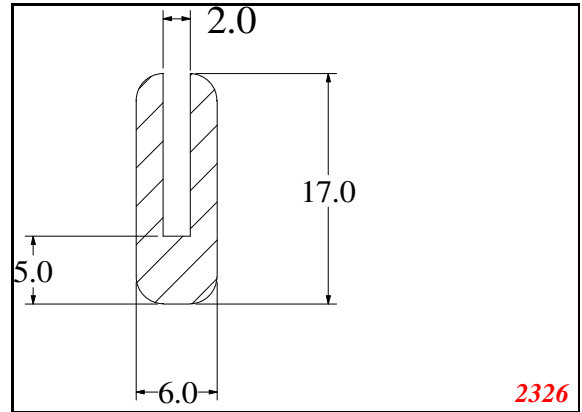

U-Small

Contact Us:

Phone: 317-559-2220
Fax: 317-350-1322
Email: info@exactseal.com
Web: www.exactseal.com

Address:

Exactseal Inc
7601 E 88th Pl.
Building 3B
Indianapolis, IN 46256

U-Small

Contact Us:

Phone: 317-559-2220
 Fax: 317-350-1322
 Email: info@exactseal.com
 Web: www.exactseal.com