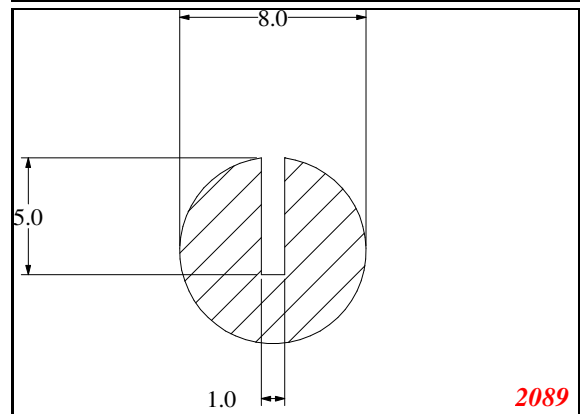

U-Small

Contact Us:

Phone: 317-559-2220
Fax: 317-350-1322
Email: info@exactseal.com
Web: www.exactseal.com

Address:

Exactseal Inc
7601 E 88th Pl.
Building 3B
Indianapolis, IN 46256