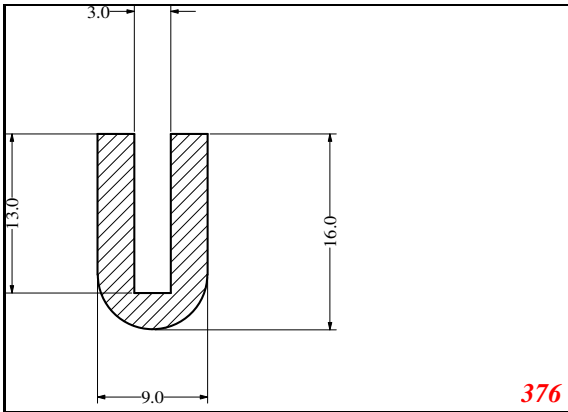

U-Small

Contact Us:

Phone: 317-559-2220
Fax: 317-350-1322
Email: info@exactseal.com
Web: www.exactseal.com

Address:

Exactseal Inc
7601 E 88th Pl.
Building 3B
Indianapolis, IN 46256