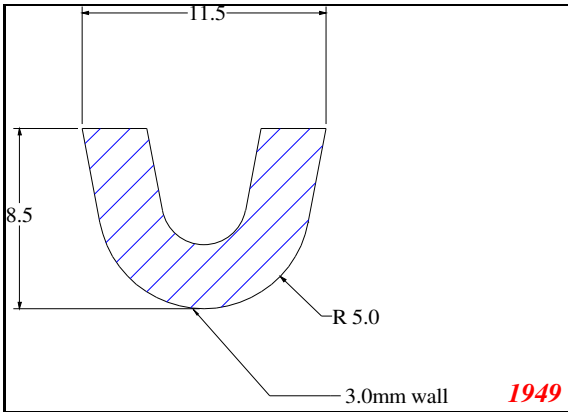

U-Small

Contact Us:

Phone: 317-559-2220
Fax: 317-350-1322
Email: info@exactseal.com
Web: www.exactseal.com

Address:

Exactseal Inc
7601 E 88th Pl.
Building 3B
Indianapolis, IN 46256