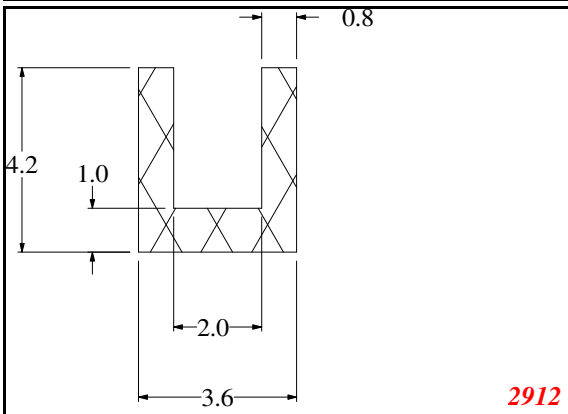

U-Small

Contact Us:

Phone: 317-559-2220
Fax: 317-350-1322
Email: info@exactseal.com
Web: www.exactseal.com

Address:

Exactseal Inc
7601 E 88th Pl.
Building 3B
Indianapolis, IN 46256