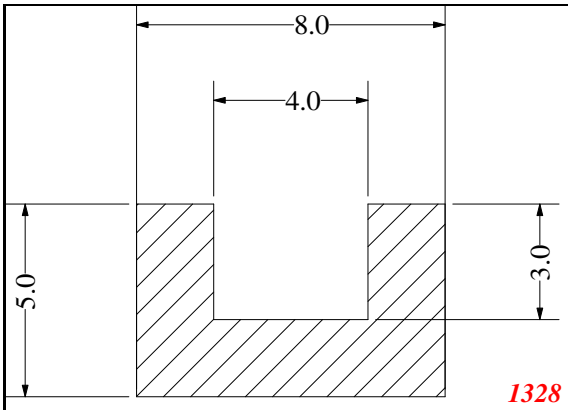

U-Small

Contact Us:

Phone: 317-559-2220
 Fax: 317-350-1322
 Email: info@exactseal.com
 Web: www.exactseal.com

Address:

Exactseal Inc
 7601 E 88th Pl.
 Building 3B
 Indianapolis, IN 46256

U-Small

1328

210