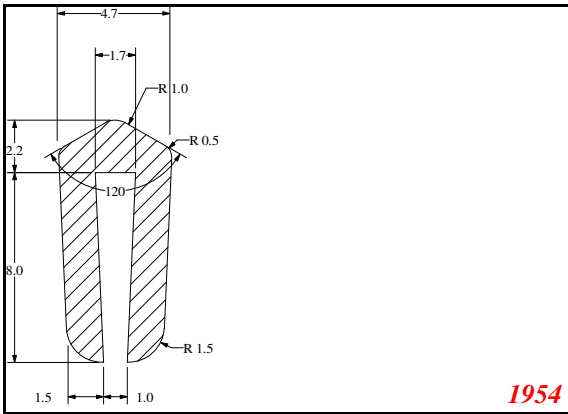

U-Small

Contact Us:

Phone: 317-559-2220
 Fax: 317-350-1322
 Email: info@exactseal.com
 Web: www.exactseal.com

Address:

Exactseal Inc
 7601 E 88th Pl.
 Building 3B
 Indianapolis, IN 46256

U-Small

1328

210