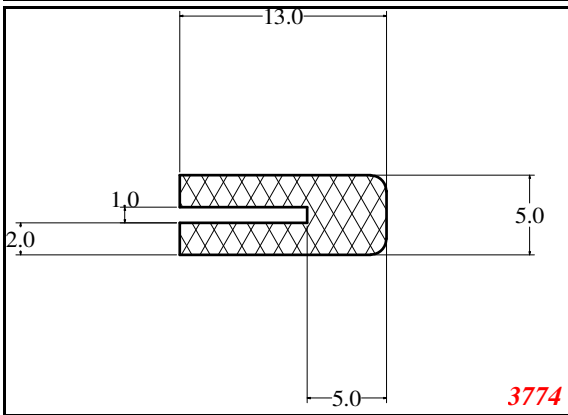

U-Small

Contact Us:

Phone: 317-559-2220
Fax: 317-350-1322
Email: info@exactseal.com
Web: www.exactseal.com

Address:

Exactseal Inc
7601 E 88th Pl.
Building 3B
Indianapolis, IN 46256