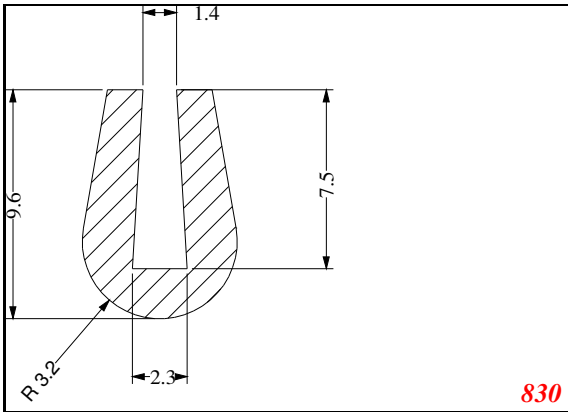

U-Small

Contact Us:

Phone: 317-559-2220
Fax: 317-350-1322
Email: info@exactseal.com
Web: www.exactseal.com

Address:

Exactseal Inc
7601 E 88th Pl.
Building 3B
Indianapolis, IN 46256