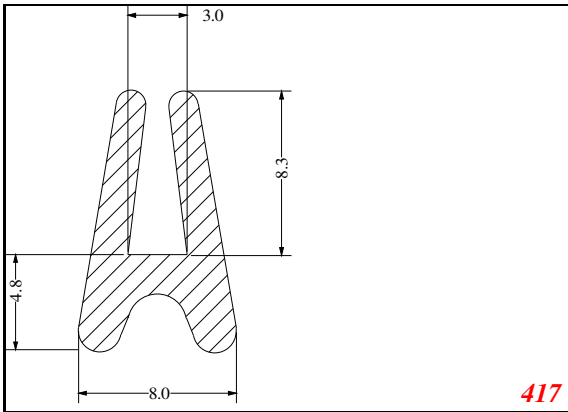

U-Small

Contact Us:

Phone: 317-559-2220
Fax: 317-350-1322
Email: info@exactseal.com
Web: www.exactseal.com

Address:

Exactseal Inc
7601 E 88th Pl.
Building 3B
Indianapolis, IN 46256