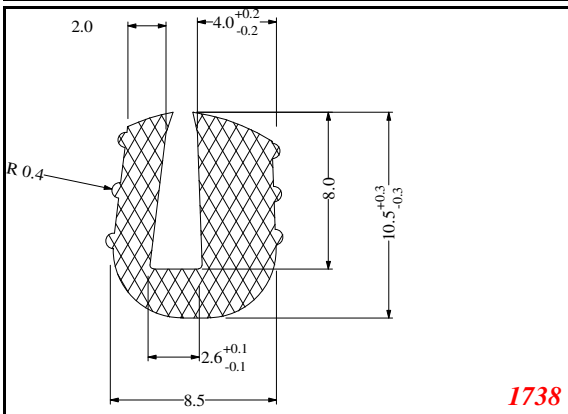

U-Small

Contact Us:

Phone: 317-559-2220
Fax: 317-350-1322
Email: info@exactseal.com
Web: www.exactseal.com

Address:

Exactseal Inc
7601 E 88th Pl.
Building 3B
Indianapolis, IN 46256