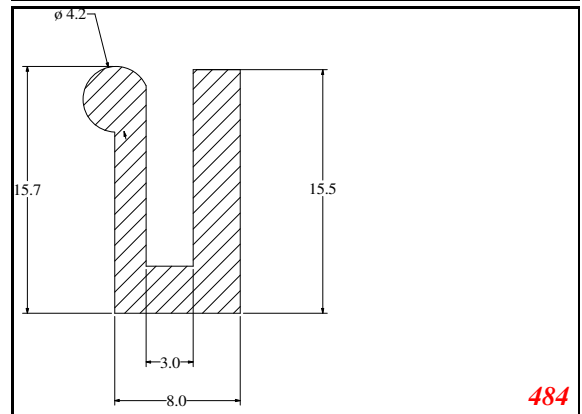

U-Small

Contact Us:

Phone: 317-559-2220
Fax: 317-350-1322
Email: info@exactseal.com
Web: www.exactseal.com

Address:

Exactseal Inc
7601 E 88th Pl.
Building 3B
Indianapolis, IN 46256