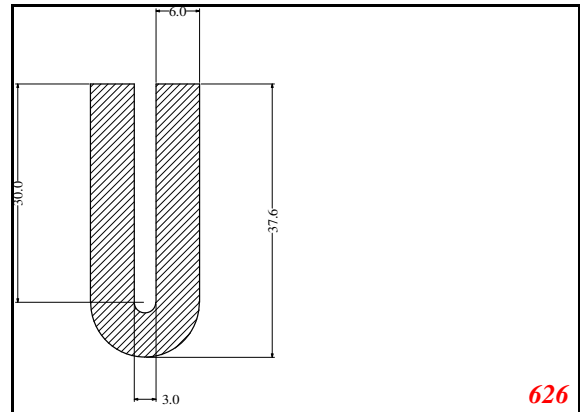

U-Small

Contact Us:

Phone: 317-559-2220
Fax: 317-350-1322
Email: info@exactseal.com
Web: www.exactseal.com

Address:

Exactseal Inc
7601 E 88th Pl.
Building 3B
Indianapolis, IN 46256