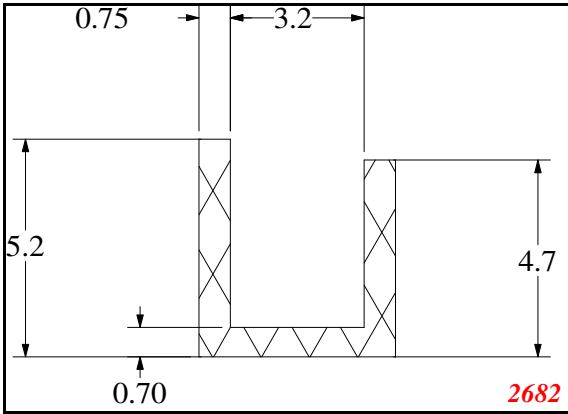

U-Small

Contact Us:

Phone: 317-559-2220
 Fax: 317-350-1322
 Email: info@exactseal.com
 Web: www.exactseal.com

Address:

Exactseal Inc
 7601 E 88th Pl.
 Building 3B
 Indianapolis, IN 46256

U-Small

Contact Us: