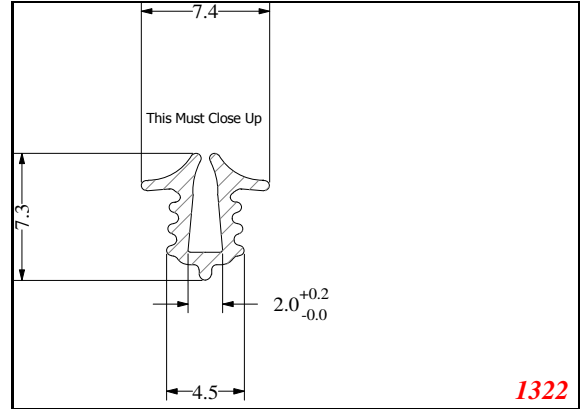

U-Small

Contact Us:

Phone: 317-559-2220
Fax: 317-350-1322
Email: info@exactseal.com
Web: www.exactseal.com

Address:

Exactseal Inc
7601 E 88th Pl.
Building 3B
Indianapolis, IN 46256