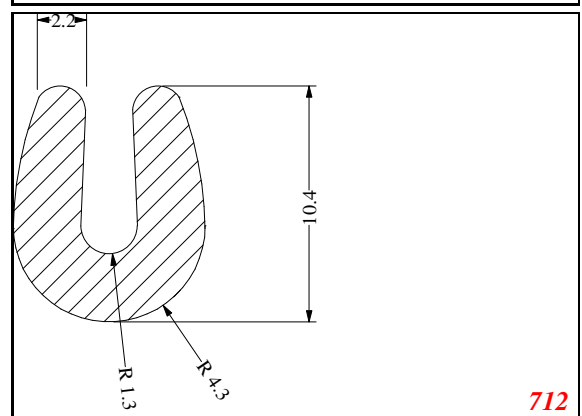

U-Small

Contact Us:

Phone: 317-559-2220
Fax: 317-350-1322
Email: info@exactseal.com
Web: www.exactseal.com

Address:

Exactseal Inc
7601 E 88th Pl.
Building 3B
Indianapolis, IN 46256