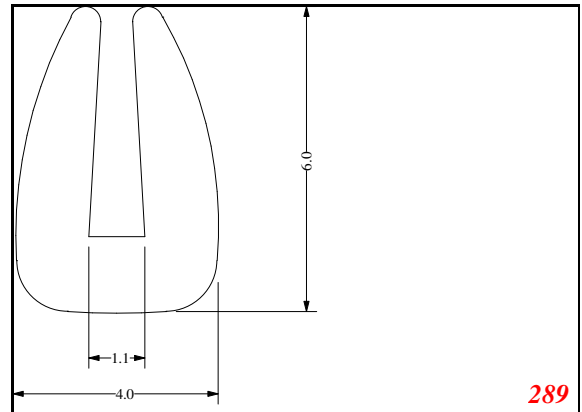

U-Small

Contact Us:

Phone: 317-559-2220
Fax: 317-350-1322
Email: info@exactseal.com
Web: www.exactseal.com

Address:

Exactseal Inc
7601 E 88th Pl.
Building 3B
Indianapolis, IN 46256