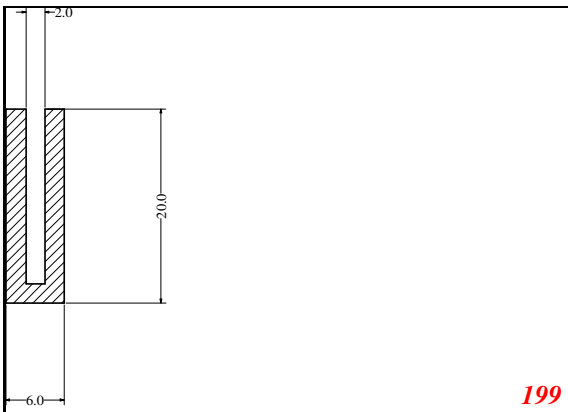

U-Small

1954

199

Contact Us:

Phone: 317-559-2220
Fax: 317-350-1322
Email: info@exactseal.com
Web: www.exactseal.com

Address:

Exactseal Inc
7601 E 88th Pl.
Building 3B
Indianapolis, IN 46256