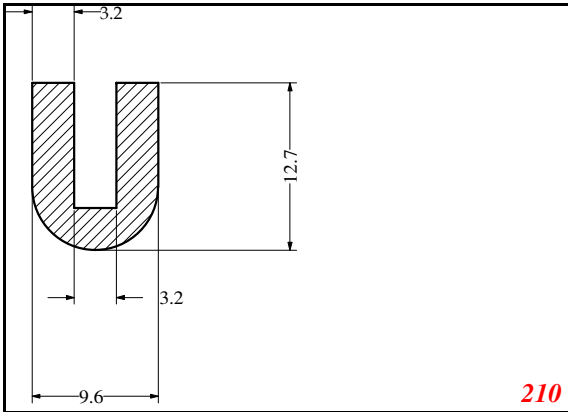

U-Small

Contact Us:

Phone: 317-559-2220
 Fax: 317-350-1322
 Email: info@exactseal.com
 Web: www.exactseal.com

Address:

Exactseal Inc
 7601 E 88th Pl.
 Building 3B
 Indianapolis, IN 46256

U-Small

1328

210