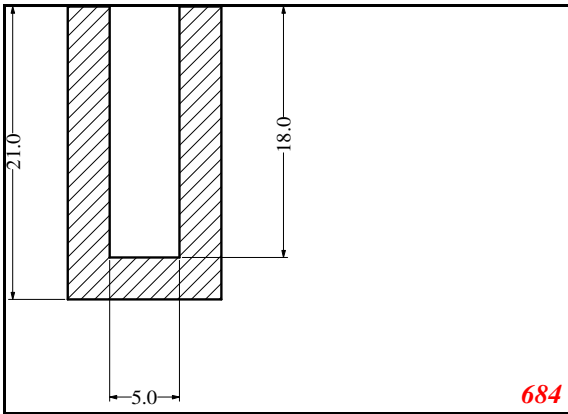

U-Small

Contact Us:

Phone: 317-559-2220
 Fax: 317-350-1322
 Email: info@exactseal.com
 Web: www.exactseal.com

Address:

Exactseal Inc
 7601 E 88th Pl.
 Building 3B
 Indianapolis, IN 46256

U-Small

Contact Us: