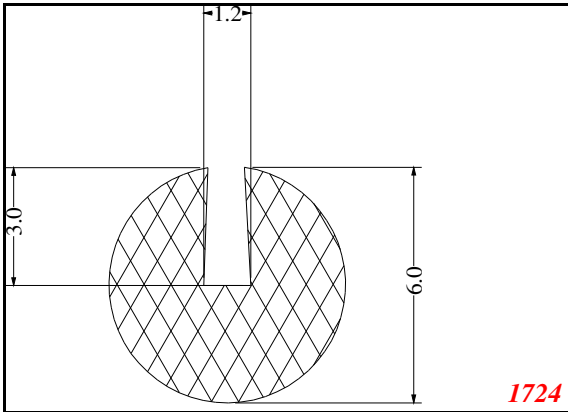

U-Small

Contact Us:

Phone: 317-559-2220
Fax: 317-350-1322
Email: info@exactseal.com
Web: www.exactseal.com

Address:

Exactseal Inc
7601 E 88th Pl.
Building 3B
Indianapolis, IN 46256