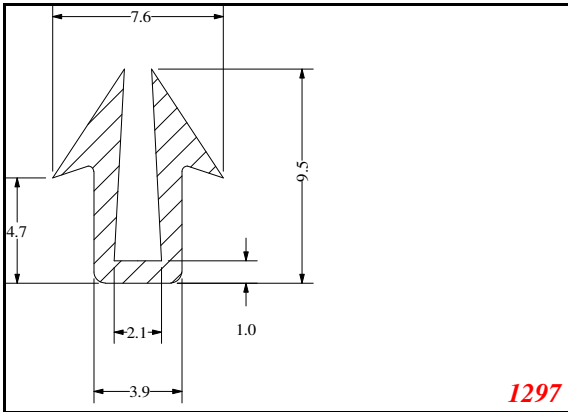

U-Small

Contact Us:

Phone: 317-559-2220
 Fax: 317-350-1322
 Email: info@exactseal.com
 Web: www.exactseal.com

Address:

Exactseal Inc
 7601 E 88th Pl.
 Building 3B
 Indianapolis, IN 46256

U-Small

Contact Us: