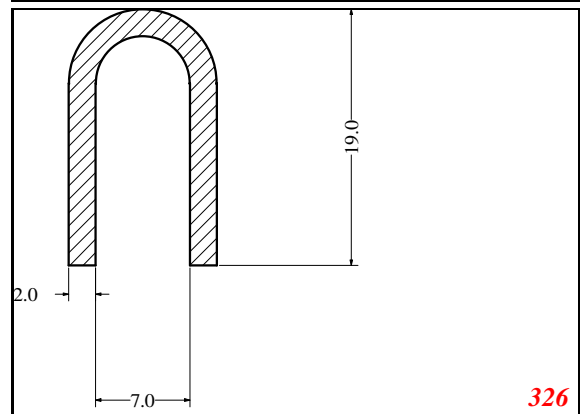

U-Small

Contact Us:

Phone: 317-559-2220
Fax: 317-350-1322
Email: info@exactseal.com
Web: www.exactseal.com

Address:

Exactseal Inc
7601 E 88th Pl.
Building 3B
Indianapolis, IN 46256