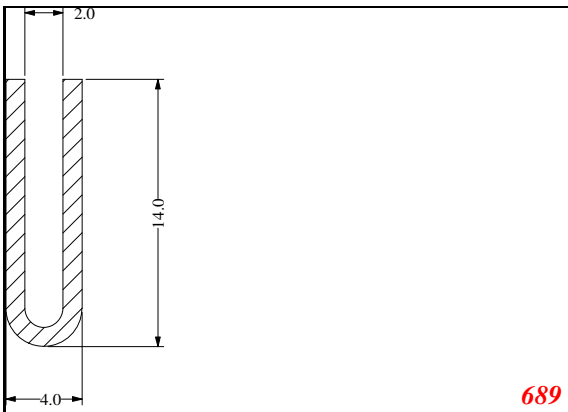

U-Small

Contact Us:

Phone: 317-559-2220
Fax: 317-350-1322
Email: info@exactseal.com
Web: www.exactseal.com

Address:

Exactseal Inc
7601 E 88th Pl.
Building 3B
Indianapolis, IN 46256