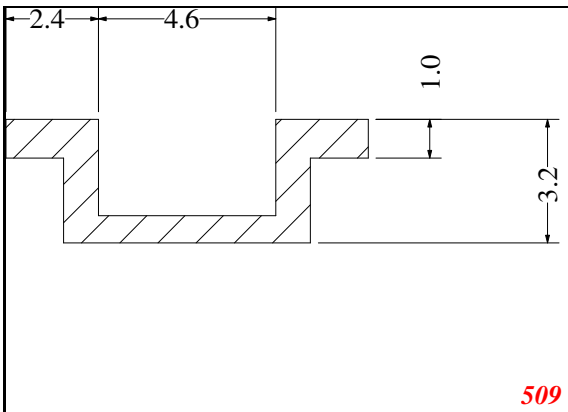

U-Small

Contact Us:

Phone: 317-559-2220
Fax: 317-350-1322
Email: info@exactseal.com
Web: www.exactseal.com

Address:

Exactseal Inc
7601 E 88th Pl.
Building 3B
Indianapolis, IN 46256

U-Small

Contact Us:

Phone: 317-559-2220
 Fax: 317-350-1322
 Email: info@exactseal.com
 Web: www.exactseal.com