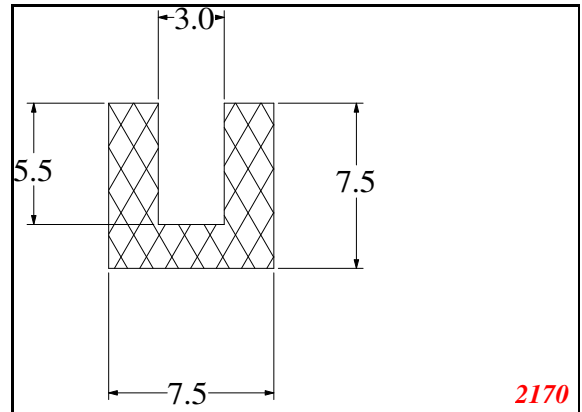

U-Small

Contact Us:

Phone: 317-559-2220
Fax: 317-350-1322
Email: info@exactseal.com
Web: www.exactseal.com

Address:

Exactseal Inc
7601 E 88th Pl.
Building 3B
Indianapolis, IN 46256

U-Small

Contact Us:

Phone: 317-559-2220
 Fax: 317-350-1322
 Email: info@exactseal.com
 Web: www.exactseal.com