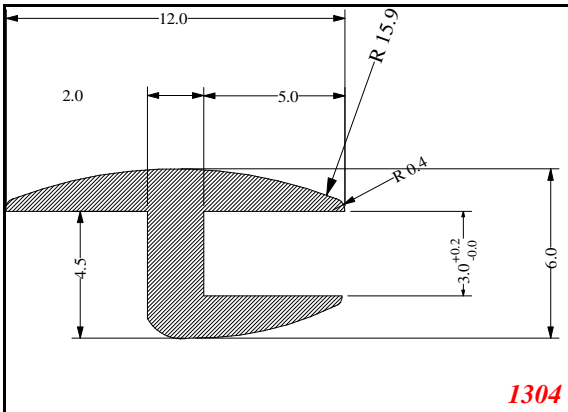

U-Small

Contact Us:

Phone: 317-559-2220
Fax: 317-350-1322
Email: info@exactseal.com
Web: www.exactseal.com

Address:

Exactseal Inc
7601 E 88th Pl.
Building 3B
Indianapolis, IN 46256