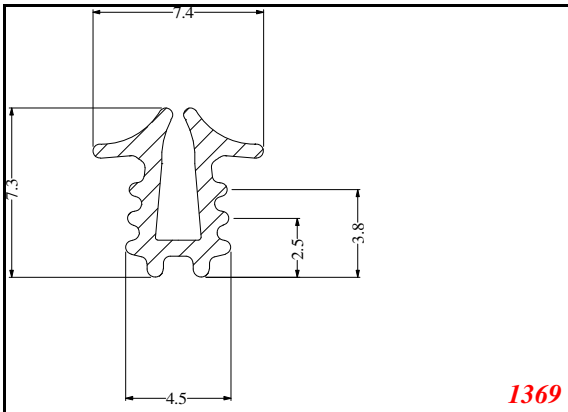

U-Small

Contact Us:

Phone: 317-559-2220
 Fax: 317-350-1322
 Email: info@exactseal.com
 Web: www.exactseal.com

Address:

Exactseal Inc
 7601 E 88th Pl.
 Building 3B
 Indianapolis, IN 46256

U-Small

Contact Us: