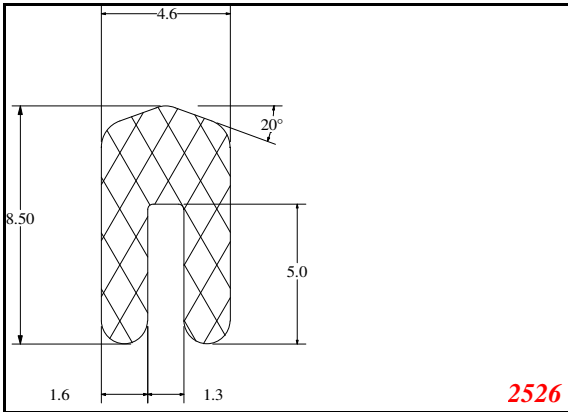

U-Small

Contact Us:

Phone: 317-559-2220
Fax: 317-350-1322
Email: info@exactseal.com
Web: www.exactseal.com

Address:

Exactseal Inc
7601 E 88th Pl.
Building 3B
Indianapolis, IN 46256