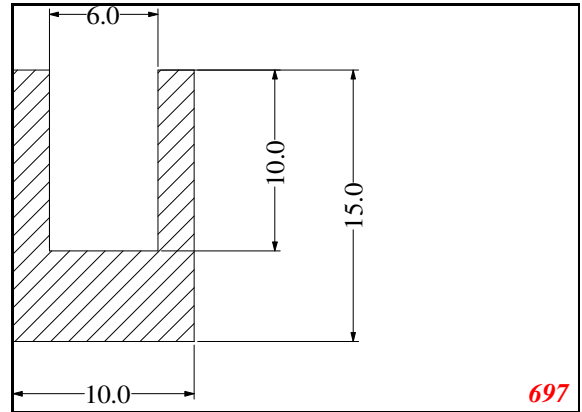

U-Small

Contact Us:

Phone: 317-559-2220
Fax: 317-350-1322
Email: info@exactseal.com
Web: www.exactseal.com

Address:

Exactseal Inc
7601 E 88th Pl.
Building 3B
Indianapolis, IN 46256