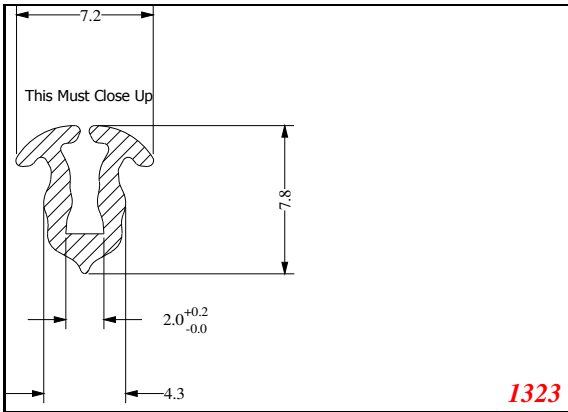

U-Small

Contact Us:

Phone: 317-559-2220
Fax: 317-350-1322
Email: info@exactseal.com
Web: www.exactseal.com

Address:

Exactseal Inc
7601 E 88th Pl.
Building 3B
Indianapolis, IN 46256