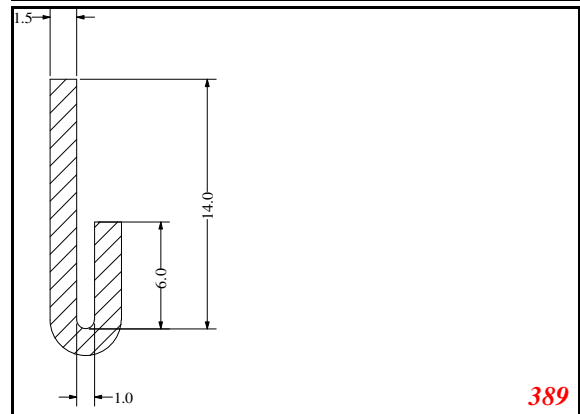

U-Small

Contact Us:

Phone: 317-559-2220
Fax: 317-350-1322
Email: info@exactseal.com
Web: www.exactseal.com

Address:

Exactseal Inc
7601 E 88th Pl.
Building 3B
Indianapolis, IN 46256