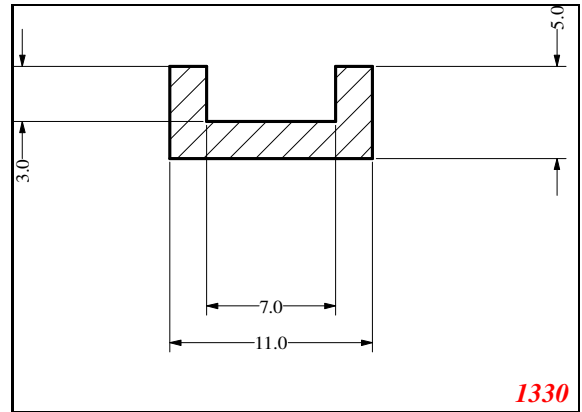

U-Small

Contact Us:

Phone: 317-559-2220
Fax: 317-350-1322
Email: info@exactseal.com
Web: www.exactseal.com

Address:

Exactseal Inc
7601 E 88th Pl.
Building 3B
Indianapolis, IN 46256