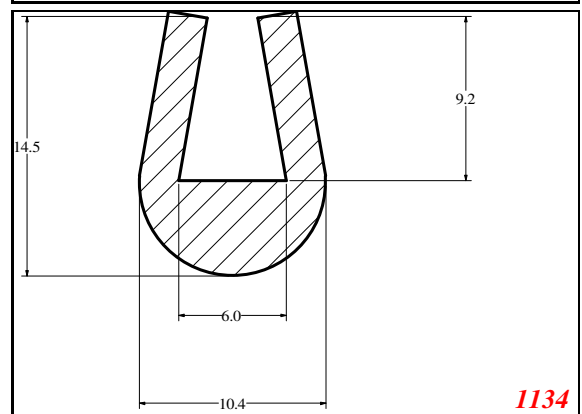

U-Small

Contact Us:

Phone: 317-559-2220
Fax: 317-350-1322
Email: info@exactseal.com
Web: www.exactseal.com

Address:

Exactseal Inc
7601 E 88th Pl.
Building 3B
Indianapolis, IN 46256

U-Small

Contact Us:

Phone: 317-559-2220
 Fax: 317-350-1322
 Email: info@exactseal.com
 Web: www.exactseal.com