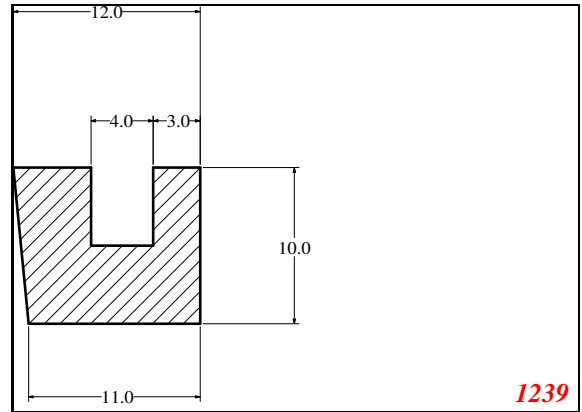

U-Small

Contact Us:

Phone: 317-559-2220
Fax: 317-350-1322
Email: info@exactseal.com
Web: www.exactseal.com

Address:

Exactseal Inc
7601 E 88th Pl.
Building 3B
Indianapolis, IN 46256

U-Small

Contact Us:

Phone: 317-559-2220
 Fax: 317-350-1322
 Email: info@exactseal.com
 Web: www.exactseal.com