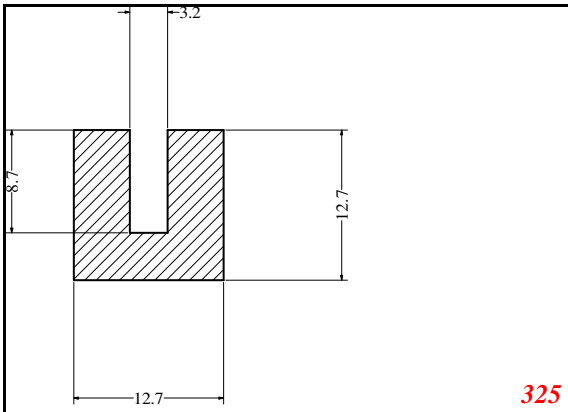

U-Small

Contact Us:

Phone: 317-559-2220
Fax: 317-350-1322
Email: info@exactseal.com
Web: www.exactseal.com

Address:

Exactseal Inc
7601 E 88th Pl.
Building 3B
Indianapolis, IN 46256