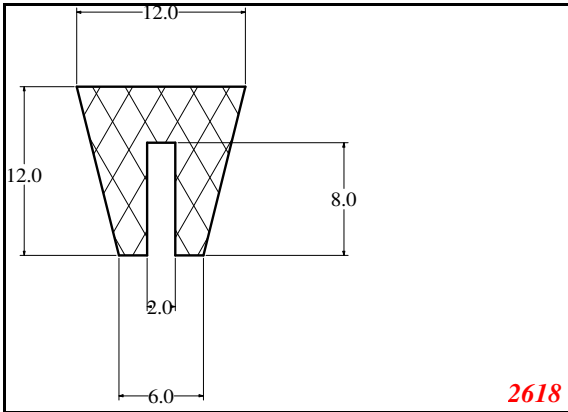

U-Small

Contact Us:

Phone: 317-559-2220
Fax: 317-350-1322
Email: info@exactseal.com
Web: www.exactseal.com

Address:

Exactseal Inc
7601 E 88th Pl.
Building 3B
Indianapolis, IN 46256