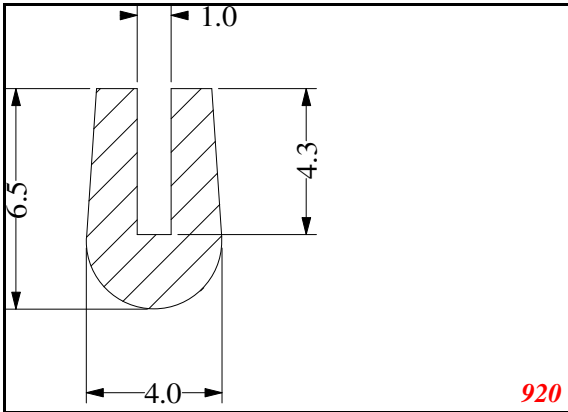

U-Small

Contact Us:

Phone: 317-559-2220
Fax: 317-350-1322
Email: info@exactseal.com
Web: www.exactseal.com

Address:

Exactseal Inc
7601 E 88th Pl.
Building 3B
Indianapolis, IN 46256

U-Small

Contact Us:

Phone: 317-559-2220
 Fax: 317-350-1322
 Email: info@exactseal.com
 Web: www.exactseal.com