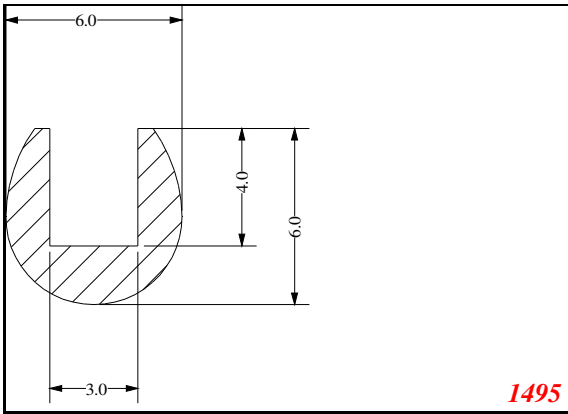

U-Small

Contact Us:

Phone: 317-559-2220
Fax: 317-350-1322
Email: info@exactseal.com
Web: www.exactseal.com

Address:

Exactseal Inc
7601 E 88th Pl.
Building 3B
Indianapolis, IN 46256