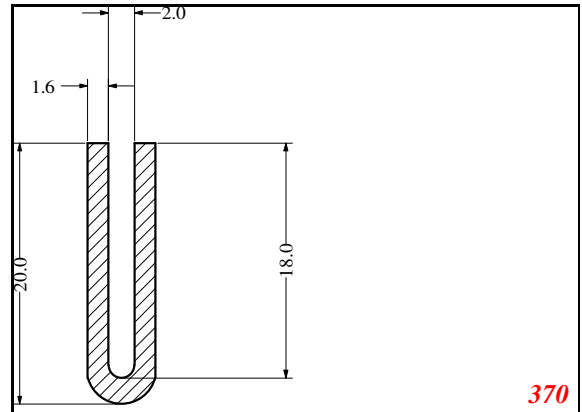

U-Small

Contact Us:

Phone: 317-559-2220
Fax: 317-350-1322
Email: info@exactseal.com
Web: www.exactseal.com

Address:

Exactseal Inc
7601 E 88th Pl.
Building 3B
Indianapolis, IN 46256