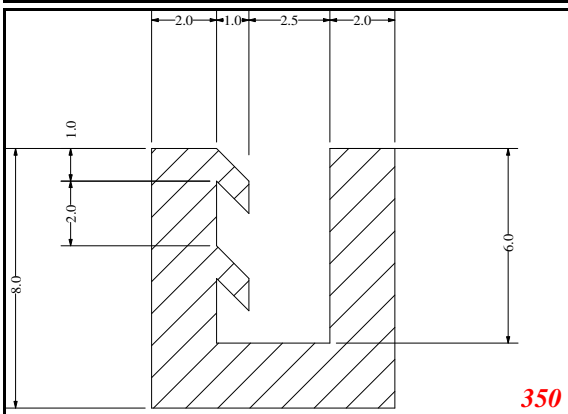

U-Small

Contact Us:

Phone: 317-559-2220
Fax: 317-350-1322
Email: info@exactseal.com
Web: www.exactseal.com

Address:

Exactseal Inc
7601 E 88th Pl.
Building 3B
Indianapolis, IN 46256