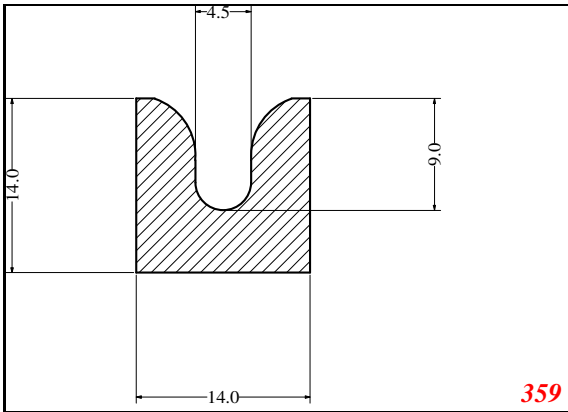

U-Small

Contact Us:

Phone: 317-559-2220
 Fax: 317-350-1322
 Email: info@exactseal.com
 Web: www.exactseal.com

Address:

Exactseal Inc
 7601 E 88th Pl.
 Building 3B
 Indianapolis, IN 46256

U-Small

Contact Us: