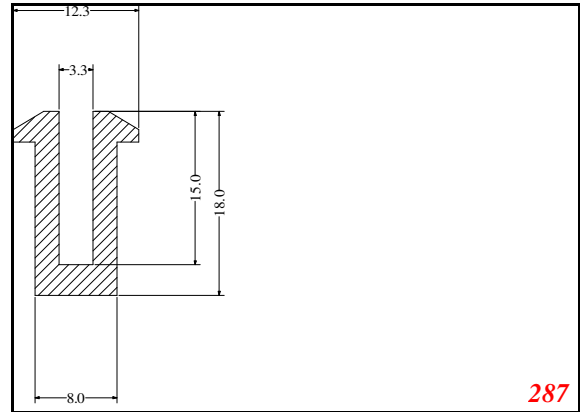

U-Small

Contact Us:

Phone: 317-559-2220
Fax: 317-350-1322
Email: info@exactseal.com
Web: www.exactseal.com

Address:

Exactseal Inc
7601 E 88th Pl.
Building 3B
Indianapolis, IN 46256