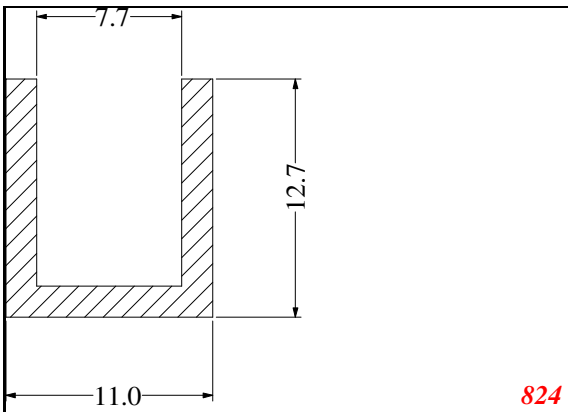

U-Small

Contact Us:

Phone: 317-559-2220
 Fax: 317-350-1322
 Email: info@exactseal.com
 Web: www.exactseal.com

Address:

Exactseal Inc
 7601 E 88th Pl.
 Building 3B
 Indianapolis, IN 46256

U-Small

Contact Us: