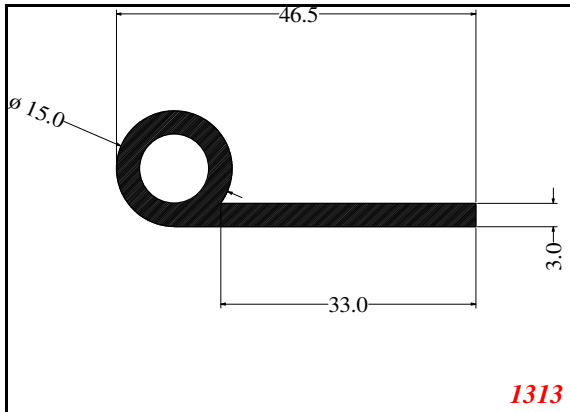

P-Large

Contact Us:

Phone: 317-559-2220
Fax: 317-350-1322
Email: info@exactseal.com
Web: www.exactseal.com

Address:

Exactseal Inc
7601 E 88th Pl.
Building 3B
Indianapolis, IN 46256