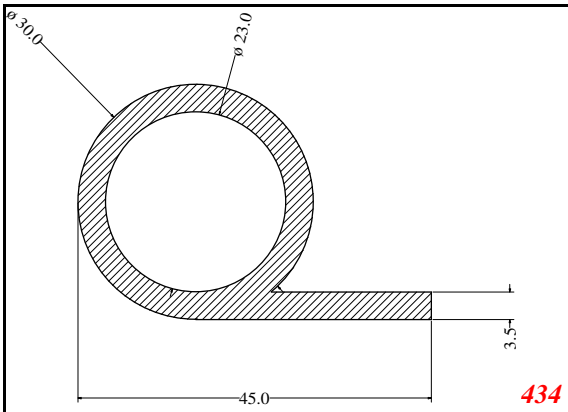

P-Large

Contact Us:

Phone: 317-559-2220
 Fax: 317-350-1322
 Email: info@exactseal.com
 Web: www.exactseal.com

Address:

Exactseal Inc.
 7601 E 88th Pl.
 Building 3B
 Indianapolis, IN 46256

P-Large

Contact Us: