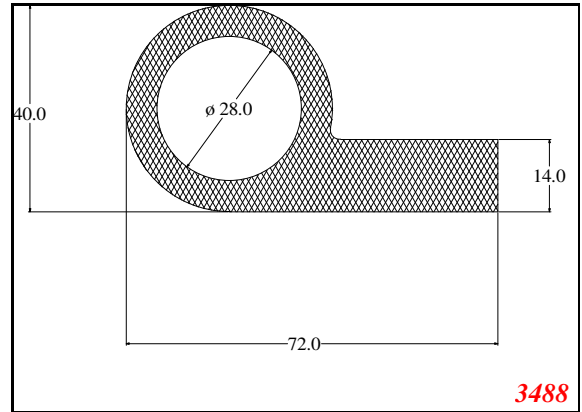

P-Large

Contact Us:

Phone: 317-559-2220
Fax: 317-350-1322
Email: info@exactseal.com
Web: www.exactseal.com

Address:

Exactseal Inc
7601 E 88th Pl.
Building 3B
Indianapolis, IN 46256