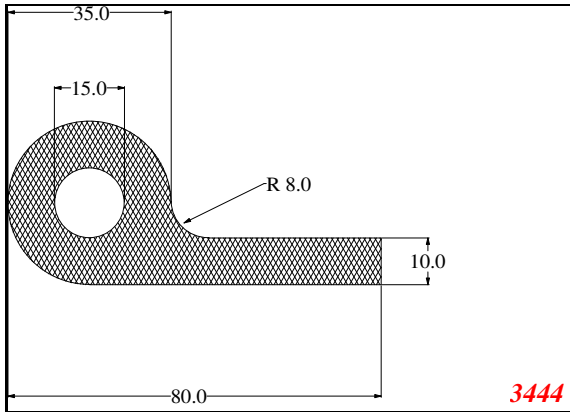

P-Large

Contact Us:

Phone: 317-559-2220
Fax: 317-350-1322
Email: info@exactseal.com
Web: www.exactseal.com

Address:

Exactseal Inc
7601 E 88th Pl.
Building 3B
Indianapolis, IN 46256