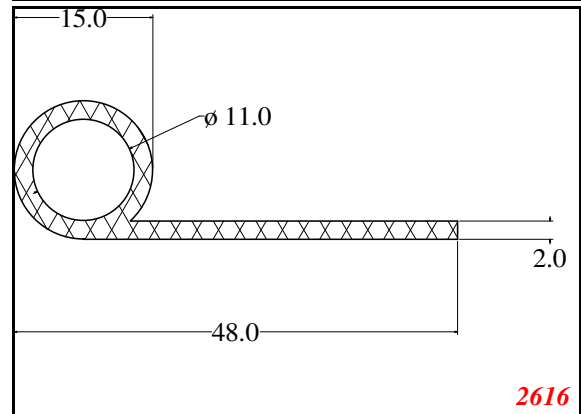

P-Large

EXACTSEAL

Contact Us:

Phone: 317-559-2220
Fax: 317-350-1322
Email: info@exactseal.com
Web: www.exactseal.com

Address:

Exactseal Inc
7601 E 88th Pl.
Building 3B
Indianapolis, IN 46256