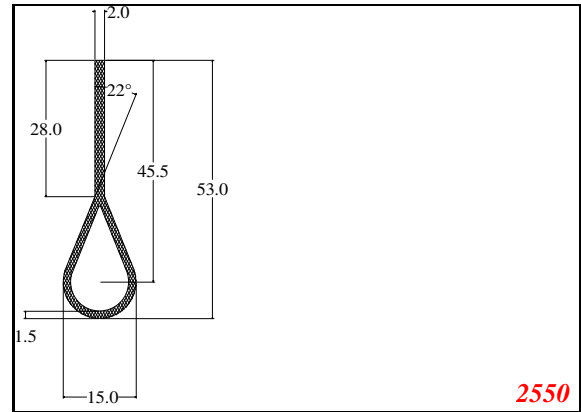

P-Large

EXACTSEAL

Contact Us:

Phone: 317-559-2220
Fax: 317-350-1322
Email: info@exactseal.com
Web: www.exactseal.com

Address:

Exactseal Inc
7601 E 88th Pl.
Building 3B
Indianapolis, IN 46256