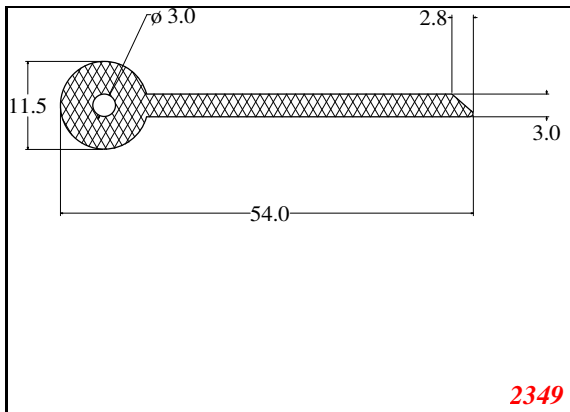

P-Large

Contact Us:

Phone: 317-559-2220
Fax: 317-350-1322
Email: info@exactseal.com
Web: www.exactseal.com

Address:

Exactseal Inc
7601 E 88th Pl.
Building 3B
Indianapolis, IN 46256