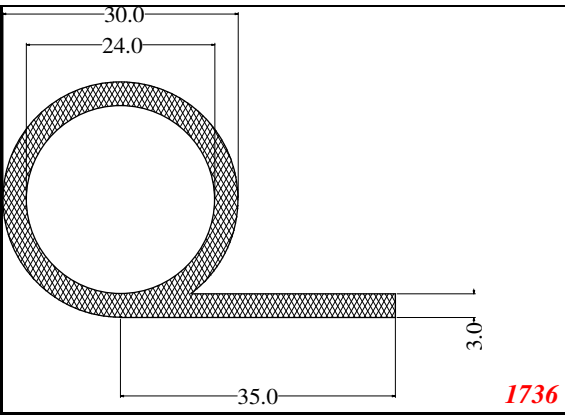

P-Large

Contact Us:

Phone: 317-559-2220
 Fax: 317-350-1322
 Email: info@exactseal.com
 Web: www.exactseal.com

Address:

Exactseal Inc.
 7601 E 88th Pl.
 Building 3B
 Indianapolis, IN 46256

P-Large

Contact Us: