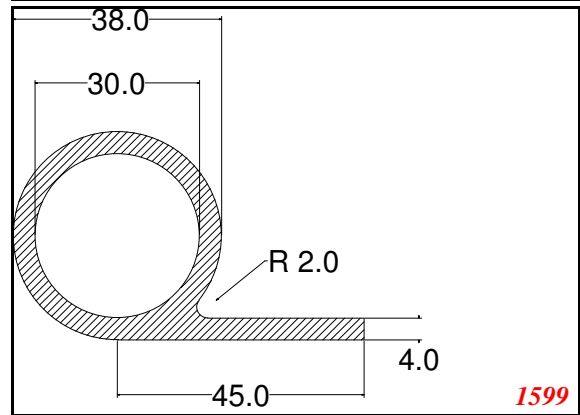

P-Large

Contact Us:

Phone: 317-559-2220
 Fax: 317-350-1322
 Email: info@exactseal.com
 Web: www.exactseal.com

Address:

Exactseal Inc.
 7601 E 88th Pl.
 Building 3B
 Indianapolis, IN 46256

P-Large

Contact Us: