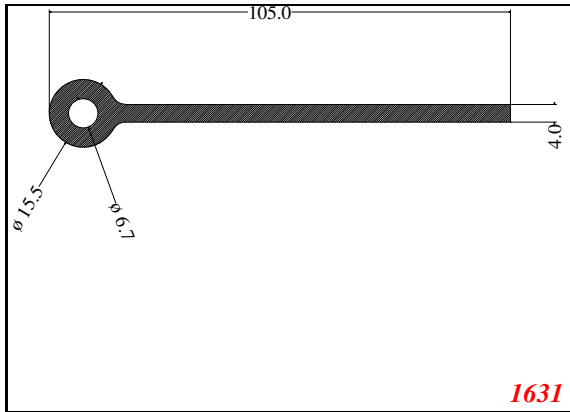

P-Large

Contact Us:

Phone: 317-559-2220
Fax: 317-350-1322
Email: info@exactseal.com
Web: www.exactseal.com

Address:

Exactseal Inc
7601 E 88th Pl.
Building 3B
Indianapolis, IN 46256