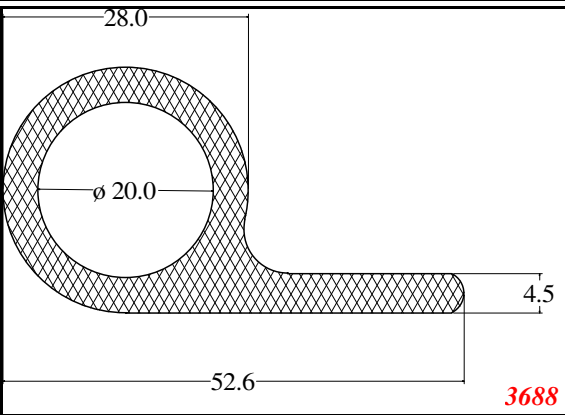

P-Large

Contact Us:

Phone: 317-559-2220
 Fax: 317-350-1322
 Email: info@exactseal.com
 Web: www.exactseal.com

Address:

Exactseal Inc.
 7601 E 88th Pl.
 Building 3B
 Indianapolis, IN 46256

P-Large

Contact Us: