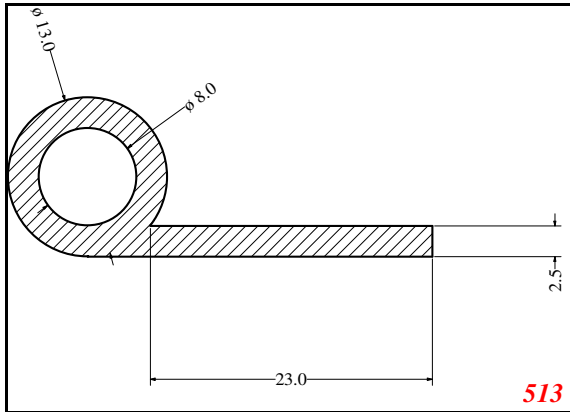

P-Large

Contact Us:

Phone: 317-559-2220
Fax: 317-350-1322
Email: info@exactseal.com
Web: www.exactseal.com

Address:

Exactseal Inc
7601 E 88th Pl.
Building 3B
Indianapolis, IN 46256