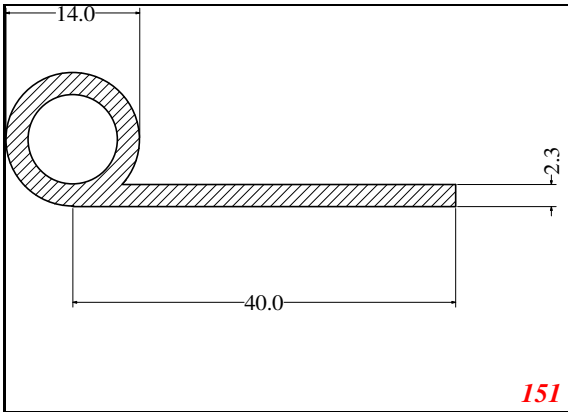

P-Large

Contact Us:

Phone: 317-559-2220
 Fax: 317-350-1322
 Email: info@exactseal.com
 Web: www.exactseal.com

Address:

Exactseal Inc.
 7601 E 88th Pl.
 Building 3B
 Indianapolis, IN 46256

P-Large

Contact Us: