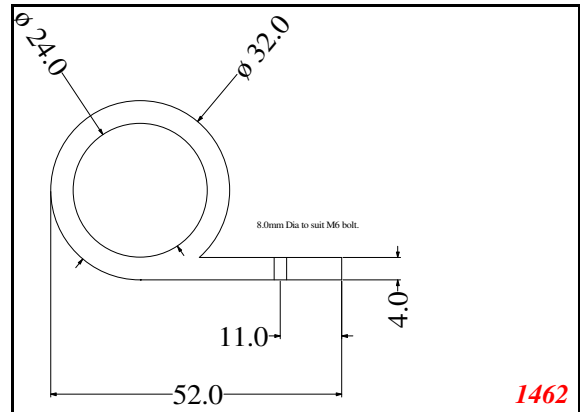

P-Large

Contact Us:

Phone: 317-559-2220
Fax: 317-350-1322
Email: info@exactseal.com
Web: www.exactseal.com

Address:

Exactseal Inc
7601 E 88th Pl.
Building 3B
Indianapolis, IN 46256