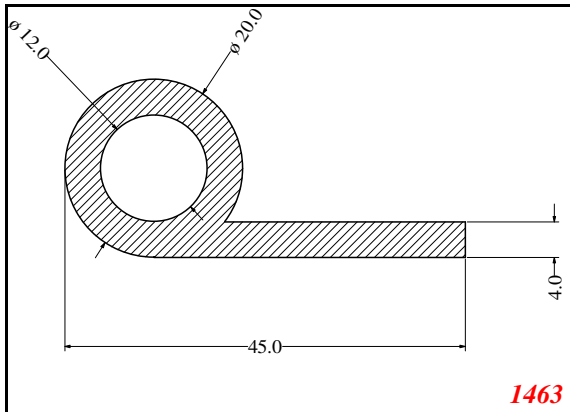

P-Large

Contact Us:

Phone: 317-559-2220
Fax: 317-350-1322
Email: info@exactseal.com
Web: www.exactseal.com

Address:

Exactseal Inc
7601 E 88th Pl.
Building 3B
Indianapolis, IN 46256