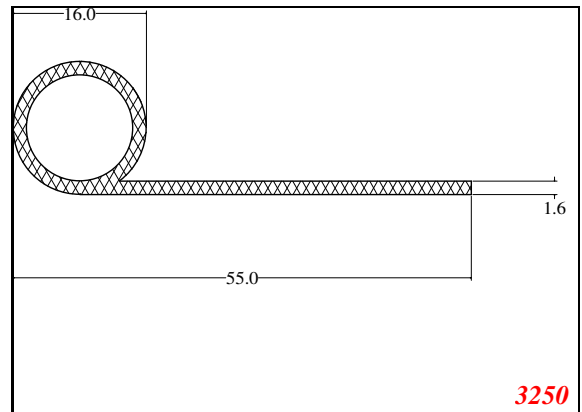

P-Large

Contact Us:

Phone: 317-559-2220
Fax: 317-350-1322
Email: info@exactseal.com
Web: www.exactseal.com

Address:

Exactseal Inc
7601 E 88th Pl.
Building 3B
Indianapolis, IN 46256