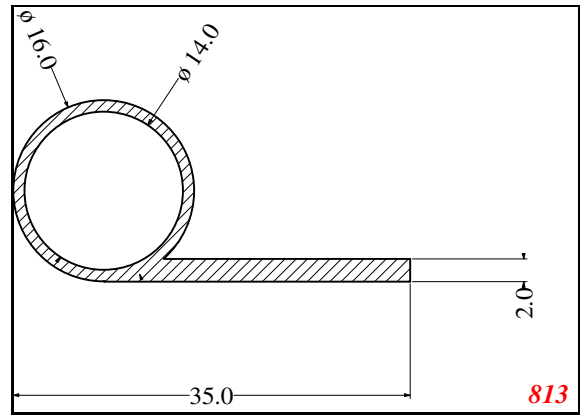

P-Large

Contact Us:

Phone: 317-559-2220
 Fax: 317-350-1322
 Email: info@exactseal.com
 Web: www.exactseal.com

Address:

Exactseal Inc.
 7601 E 88th Pl.
 Building 3B
 Indianapolis, IN 46256

P-Large

Contact Us: