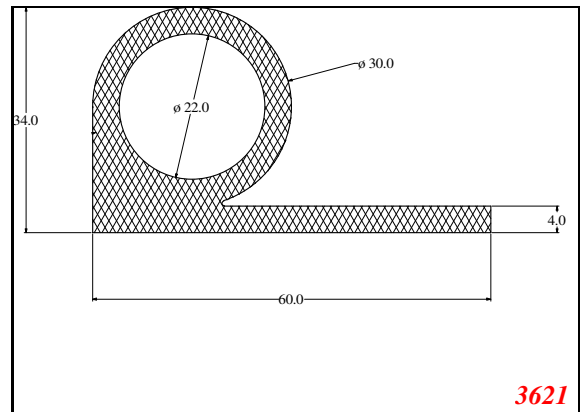

P-Large

Contact Us:

Phone: 317-559-2220
 Fax: 317-350-1322
 Email: info@exactseal.com
 Web: www.exactseal.com

Address:

Exactseal Inc.
 7601 E 88th Pl.
 Building 3B
 Indianapolis, IN 46256

P-Large

Contact Us: