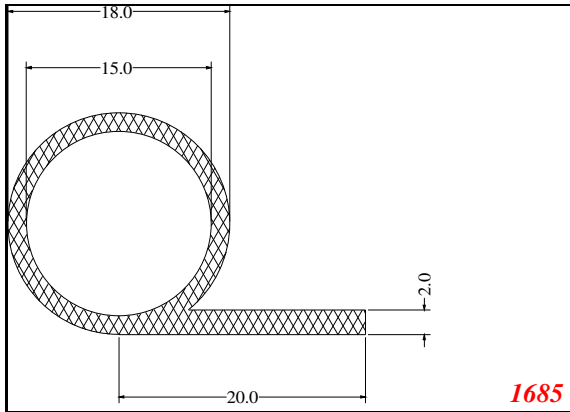

P-Large

EXACTSEAL

Contact Us:

Phone: 317-559-2220
Fax: 317-350-1322
Email: info@exactseal.com
Web: www.exactseal.com

Address:

Exactseal Inc
7601 E 88th Pl.
Building 3B
Indianapolis, IN 46256