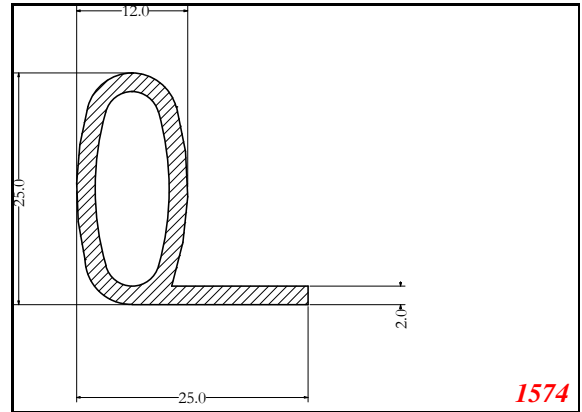

P-Large

Contact Us:

Phone: 317-559-2220
Fax: 317-350-1322
Email: info@exactseal.com
Web: www.exactseal.com

Address:

Exactseal Inc
7601 E 88th Pl.
Building 3B
Indianapolis, IN 46256