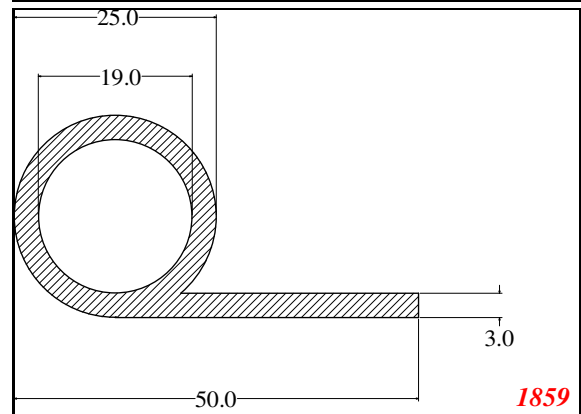

P-Large

EXACTSEAL

Contact Us:

Phone: 317-559-2220
Fax: 317-350-1322
Email: info@exactseal.com
Web: www.exactseal.com

Address:

Exactseal Inc
7601 E 88th Pl.
Building 3B
Indianapolis, IN 46256