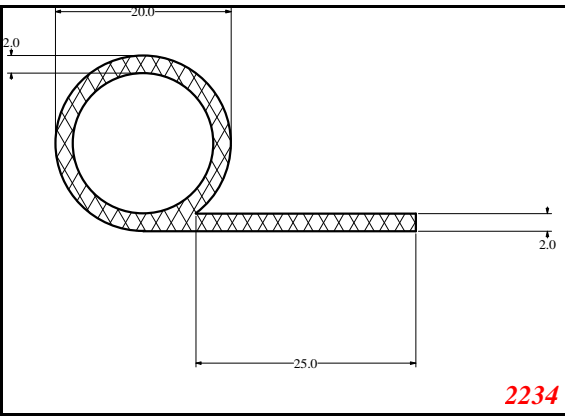

P-Large

Contact Us:

Phone: 317-559-2220
 Fax: 317-350-1322
 Email: info@exactseal.com
 Web: www.exactseal.com

Address:

Exactseal Inc.
 7601 E 88th Pl.
 Building 3B
 Indianapolis, IN 46256

P-Large

Contact Us: