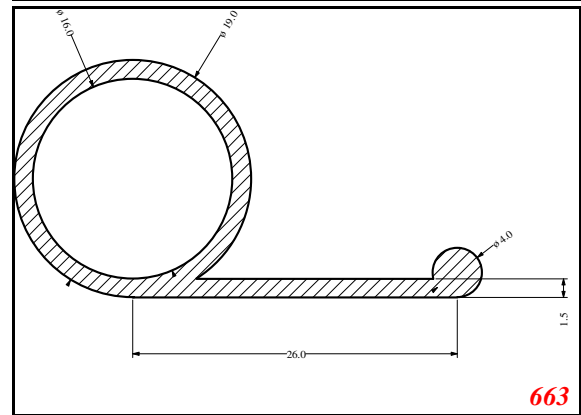

P-Large

EXACTSEAL

Contact Us:

Phone: 317-559-2220
Fax: 317-350-1322
Email: info@exactseal.com
Web: www.exactseal.com

Address:

Exactseal Inc
7601 E 88th Pl.
Building 3B
Indianapolis, IN 46256