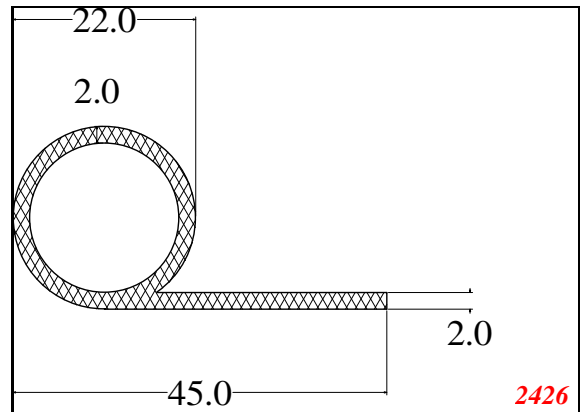

P-Large

Contact Us:

Phone: 317-559-2220
Fax: 317-350-1322
Email: info@exactseal.com
Web: www.exactseal.com

Address:

Exactseal Inc
7601 E 88th Pl.
Building 3B
Indianapolis, IN 46256