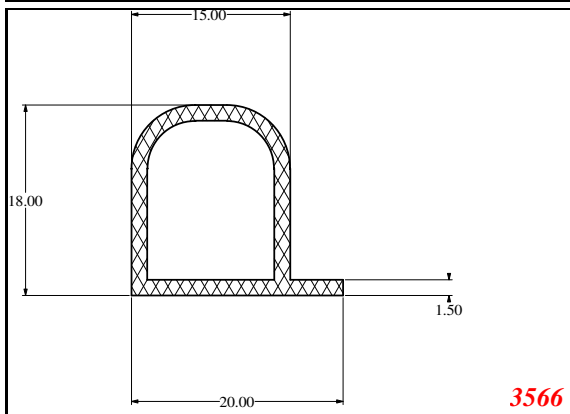

P-Large

EXACTSEAL

Contact Us:

Phone: 317-559-2220
Fax: 317-350-1322
Email: info@exactseal.com
Web: www.exactseal.com

Address:

Exactseal Inc
7601 E 88th Pl.
Building 3B
Indianapolis, IN 46256