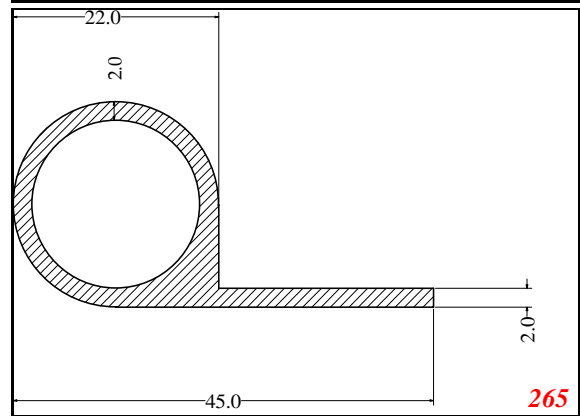

P-Large

Contact Us:

Phone: 317-559-2220
 Fax: 317-350-1322
 Email: info@exactseal.com
 Web: www.exactseal.com

Address:

Exactseal Inc.
 7601 E 88th Pl.
 Building 3B
 Indianapolis, IN 46256

P-Large

Contact Us: