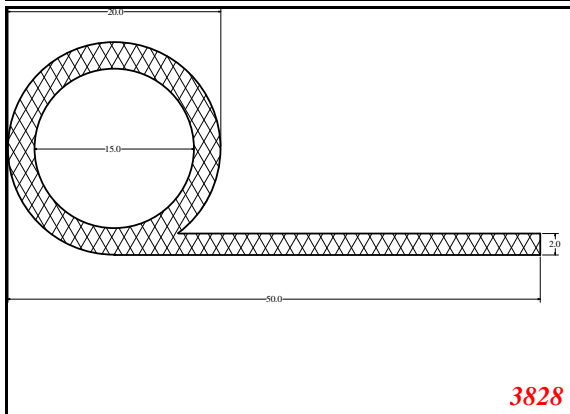

P-Large

EXACTSEAL

Contact Us:

Phone: 317-559-2220
Fax: 317-350-1322
Email: info@exactseal.com
Web: www.exactseal.com

Address:

Exactseal Inc
7601 E 88th Pl.
Building 3B
Indianapolis, IN 46256