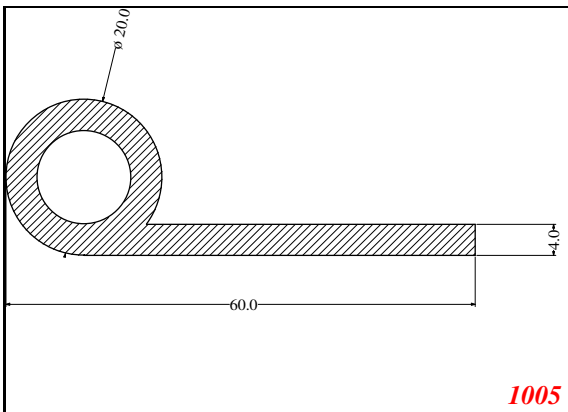

P-Large

Contact Us:

Phone: 317-559-2220
 Fax: 317-350-1322
 Email: info@exactseal.com
 Web: www.exactseal.com

Address:

Exactseal Inc.
 7601 E 88th Pl.
 Building 3B
 Indianapolis, IN 46256

P-Large

Contact Us: