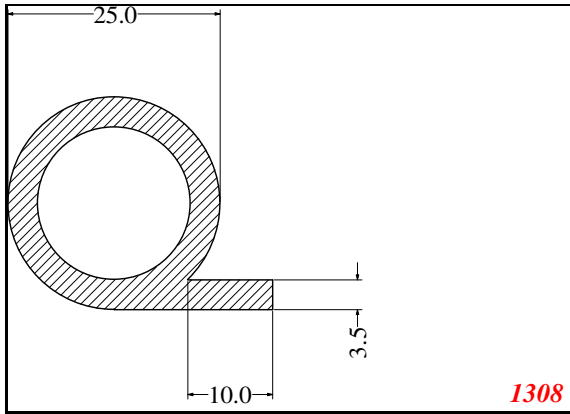

P-Large

Contact Us:

Phone: 317-559-2220
Fax: 317-350-1322
Email: info@exactseal.com
Web: www.exactseal.com

Address:

Exactseal Inc
7601 E 88th Pl.
Building 3B
Indianapolis, IN 46256

P-Large

Contact Us:

Phone: 317-559-2220
Fax: 317-350-1322
Email: info@exactseal.com
Web: www.exactseal.com