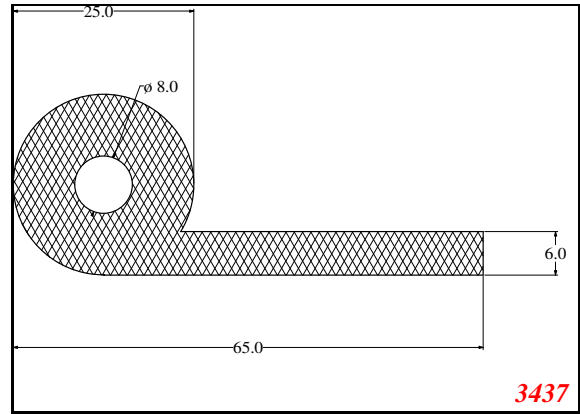

P-Large

Contact Us:

Phone: 317-559-2220
Fax: 317-350-1322
Email: info@exactseal.com
Web: www.exactseal.com

Address:

Exactseal Inc
7601 E 88th Pl.
Building 3B
Indianapolis, IN 46256

P-Large

Contact Us:

Phone: 317-559-2220
Fax: 317-350-1322
Email: info@exactseal.com
Web: www.exactseal.com