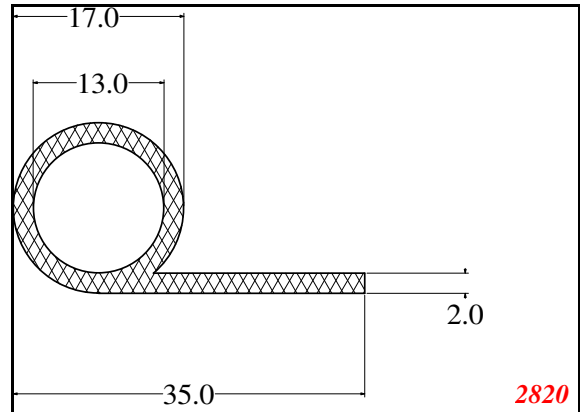

P-Large

Contact Us:

Phone: 317-559-2220
 Fax: 317-350-1322
 Email: info@exactseal.com
 Web: www.exactseal.com

Address:

Exactseal Inc.
 7601 E 88th Pl.
 Building 3B
 Indianapolis, IN 46256

P-Large

Contact Us: