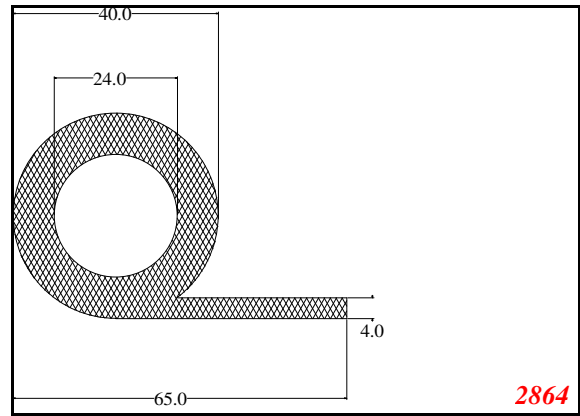

P-Large

Contact Us:

Phone: 317-559-2220
 Fax: 317-350-1322
 Email: info@exactseal.com
 Web: www.exactseal.com

Address:

Exactseal Inc.
 7601 E 88th Pl.
 Building 3B
 Indianapolis, IN 46256

P-Large

Contact Us: