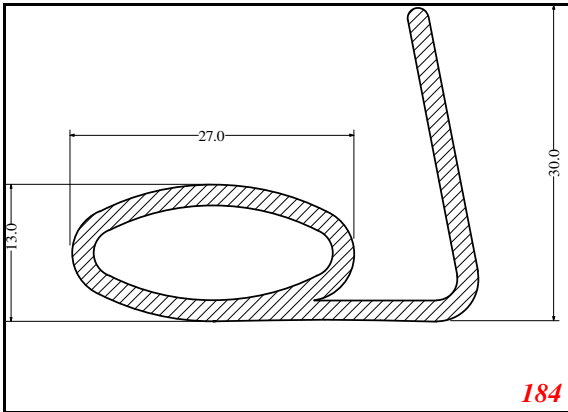

P-Large

Contact Us:

Phone: 317-559-2220
 Fax: 317-350-1322
 Email: info@exactseal.com
 Web: www.exactseal.com

Address:

Exactseal Inc.
 7601 E 88th Pl.
 Building 3B
 Indianapolis, IN 46256

P-Large

Contact Us: