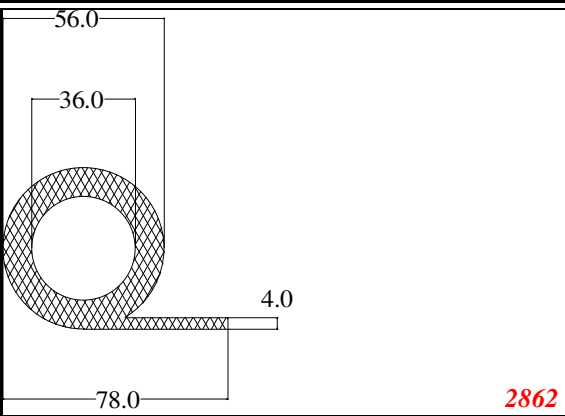

P-Large

Contact Us:

Phone: 317-559-2220
 Fax: 317-350-1322
 Email: info@exactseal.com
 Web: www.exactseal.com

Address:

Exactseal Inc.
 7601 E 88th Pl.
 Building 3B
 Indianapolis, IN 46256

P-Large

Contact Us: