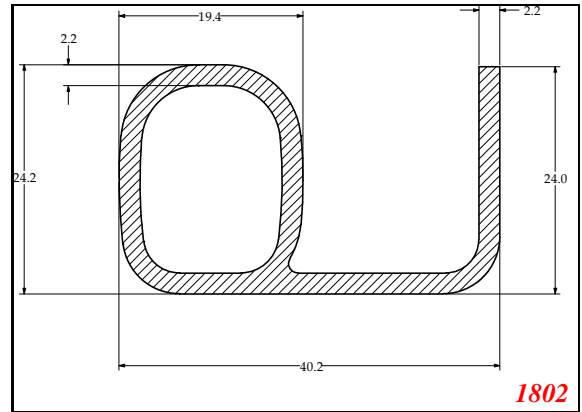

P-Large

Contact Us:

Phone: 317-559-2220
Fax: 317-350-1322
Email: info@exactseal.com
Web: www.exactseal.com

Address:

Exactseal Inc
7601 E 88th Pl.
Building 3B
Indianapolis, IN 46256