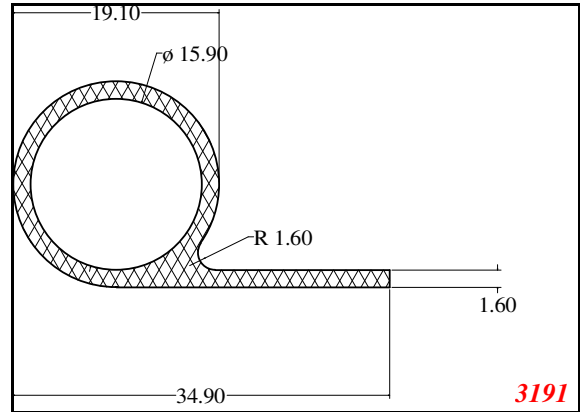

P-Large

Contact Us:

Phone: 317-559-2220
 Fax: 317-350-1322
 Email: info@exactseal.com
 Web: www.exactseal.com

Address:

Exactseal Inc.
 7601 E 88th Pl.
 Building 3B
 Indianapolis, IN 46256

P-Large

Contact Us: