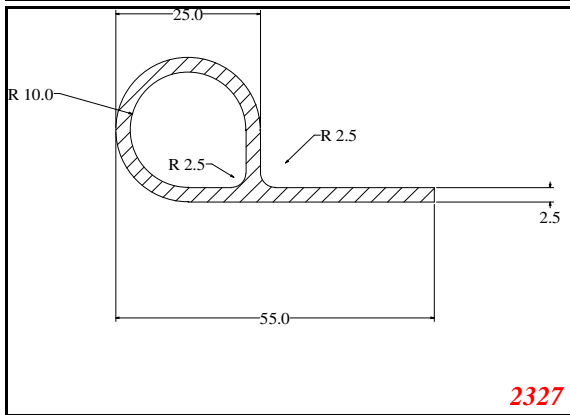

P-Large

EXACTSEAL

Contact Us:

Phone: 317-559-2220
Fax: 317-350-1322
Email: info@exactseal.com
Web: www.exactseal.com

Address:

Exactseal Inc
7601 E 88th Pl.
Building 3B
Indianapolis, IN 46256