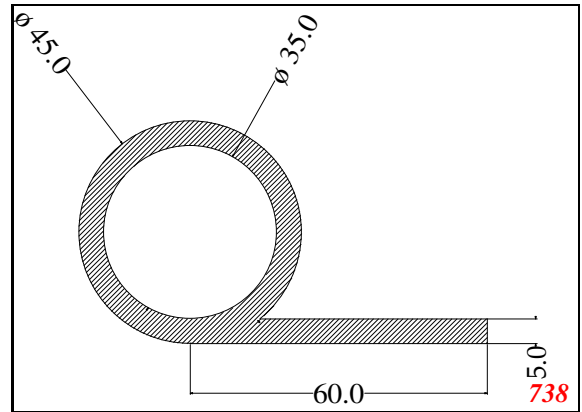

P-Large

Contact Us:

Phone: 317-559-2220
Fax: 317-350-1322
Email: info@exactseal.com
Web: www.exactseal.com

Address:

Exactseal Inc
7601 E 88th Pl.
Building 3B
Indianapolis, IN 46256