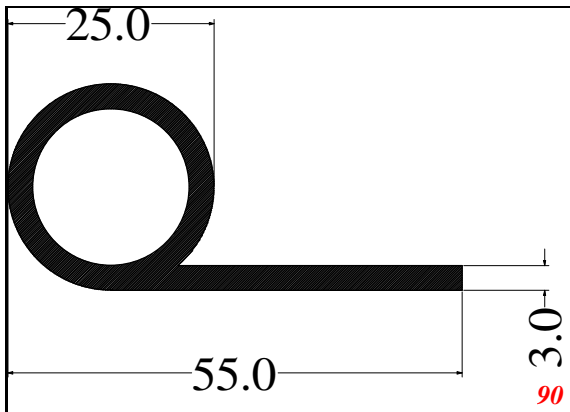

P-Large

Contact Us:

Phone: 317-559-2220
Fax: 317-350-1322
Email: info@exactseal.com
Web: www.exactseal.com

Address:

Exactseal Inc
7601 E 88th Pl.
Building 3B
Indianapolis, IN 46256