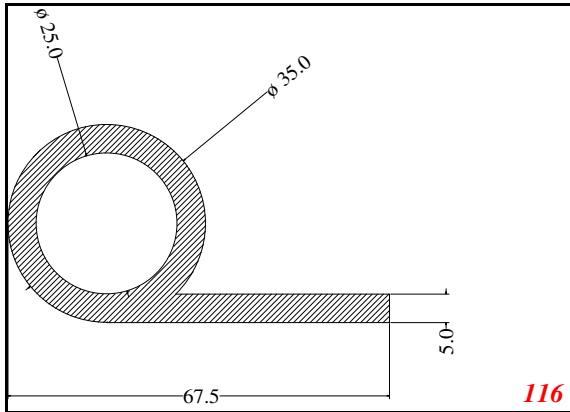

P-Large

Contact Us:

Phone: 317-559-2220
Fax: 317-350-1322
Email: info@exactseal.com
Web: www.exactseal.com

Address:

Exactseal Inc
7601 E 88th Pl.
Building 3B
Indianapolis, IN 46256