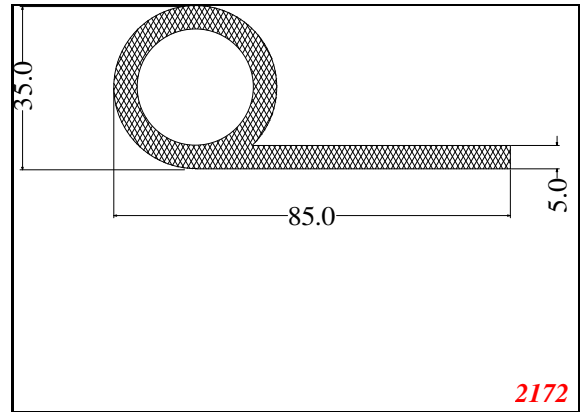

P-Large

Contact Us:

Phone: 317-559-2220
 Fax: 317-350-1322
 Email: info@exactseal.com
 Web: www.exactseal.com

Address:

Exactseal Inc.
 7601 E 88th Pl.
 Building 3B
 Indianapolis, IN 46256

P-Large

Contact Us: