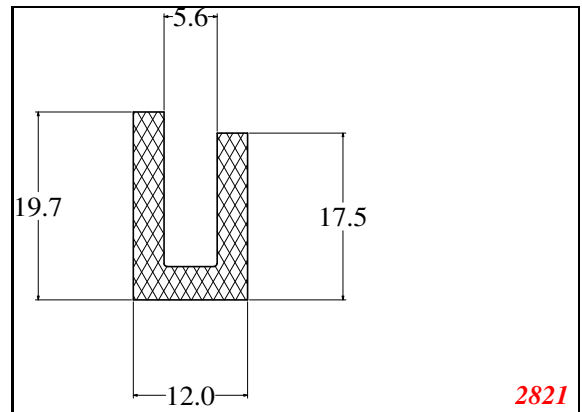

2821

Contact Us:

Phone: 317-559-2220
Fax: 317-350-1322
Email: info@exactseal.com
Web: www.exactseal.com

Address:

Exactseal Inc
7601 E 88th Pl.
Building 3B
Indianapolis, IN 46256