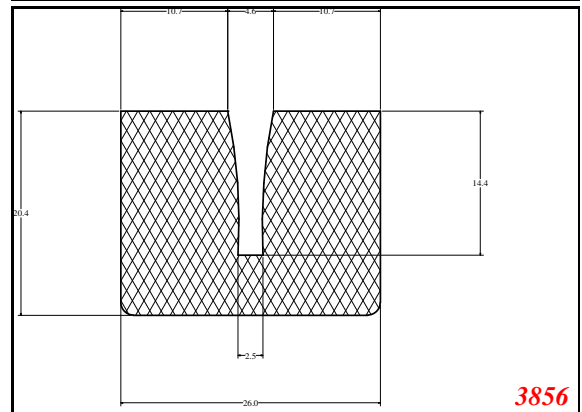

U-Medium

Contact Us:

Phone: 317-559-2220
Fax: 317-350-1322
Email: info@exactseal.com
Web: www.exactseal.com

Address:

Exactseal Inc
7601 E 88th Pl.
Building 3B
Indianapolis, IN 46256