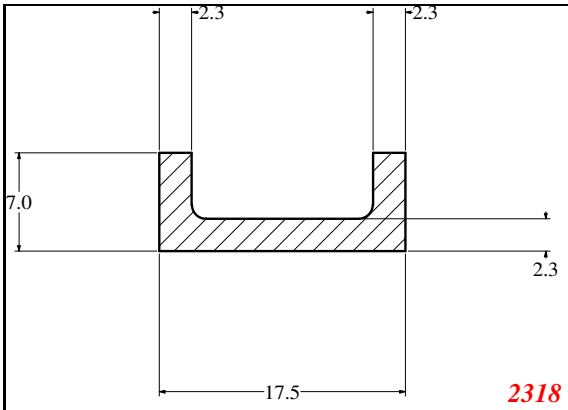

U-Medium

Contact Us:

Phone: 317-559-2220
Fax: 317-350-1322
Email: info@exactseal.com
Web: www.exactseal.com

Address:

Exactseal Inc
7601 E 88th Pl.
Building 3B
Indianapolis, IN 46256