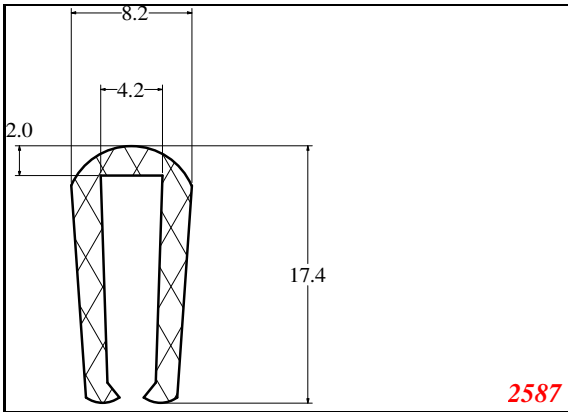

U-Medium

Contact Us:

Phone: 317-559-2220
 Fax: 317-350-1322
 Email: info@exactseal.com
 Web: www.exactseal.com

Address:

Exactseal Inc
 7601 E 88th Pl.
 Building 3B
 Indianapolis, IN 46256

U-Medium

Contact Us: