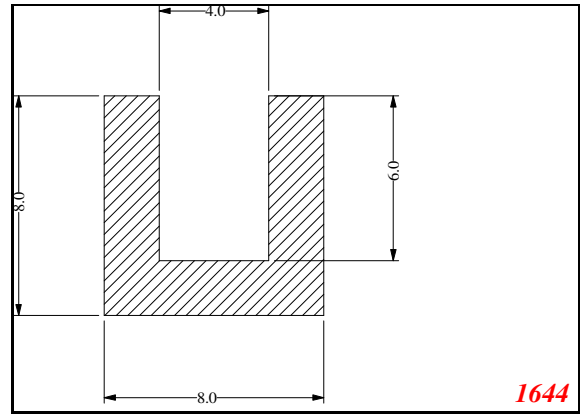

U-Medium

Contact Us:

Phone: 317-559-2220
Fax: 317-350-1322
Email: info@exactseal.com
Web: www.exactseal.com

Address:

Exactseal Inc
7601 E 88th Pl.
Building 3B
Indianapolis, IN 46256