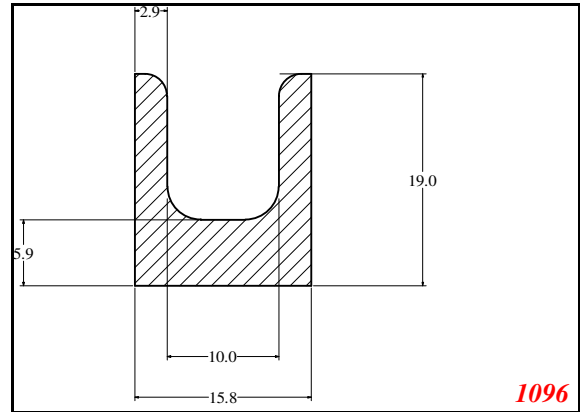

Address:

Exactseal Inc
 7601 E 88th Pl.
 Building 3B
 Indianapolis, IN 46256

U-Medium

Contact Us:

Phone: 317-559-2220
 Fax: 317-350-1322
 Email: info@exactseal.com
 Web: www.exactseal.com

Address:

Exactseal Inc
 7601 E 88th Pl.
 Building 3B
 Indianapolis, IN 46256