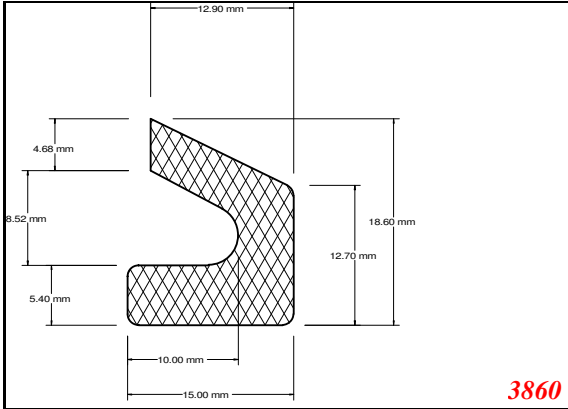

Address:

Exactseal Inc
 7601 E 88th Pl.
 Building 3B
 Indianapolis, IN 46256

U-Medium

3860

3041

2435

2432

158