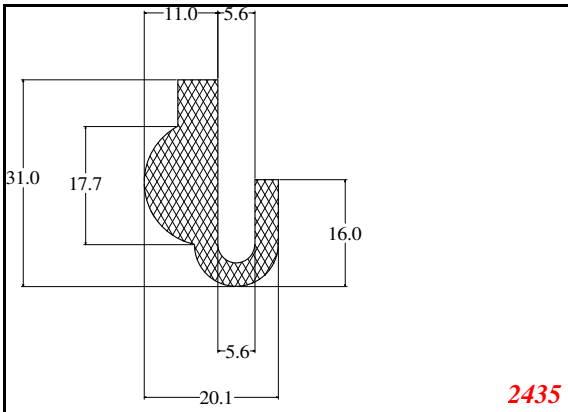

Address:

Exactseal Inc
 7601 E 88th Pl.
 Building 3B
 Indianapolis, IN 46256

U-Medium

3860

3041

2435

2432

158