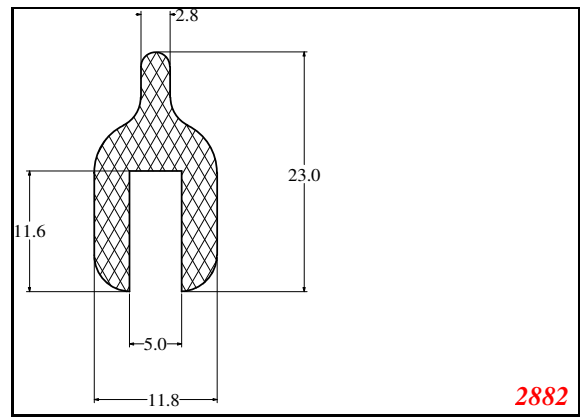

U-Medium

Contact Us:

Phone: 317-559-2220
Fax: 317-350-1322
Email: info@exactseal.com
Web: www.exactseal.com

Address:

Exactseal Inc
7601 E 88th Pl.
Building 3B
Indianapolis, IN 46256