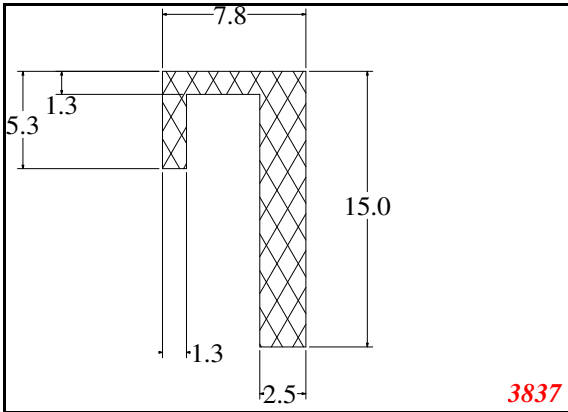

Phone: 317-559-2220
 Fax: 317-350-1322
 Email: info@exactseal.com
 Web: www.exactseal.com

Address:

Exactseal Inc
 7601 E 88th Pl.
 Building 3B
 Indianapolis, IN 46256

U-Medium

2341

3837

2577

1721