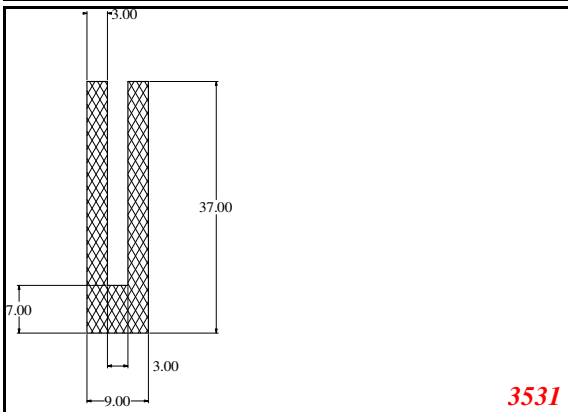

U-Medium

Contact Us:

Phone: 317-559-2220
Fax: 317-350-1322
Email: info@exactseal.com
Web: www.exactseal.com

Address:

Exactseal Inc
7601 E 88th Pl.
Building 3B
Indianapolis, IN 46256