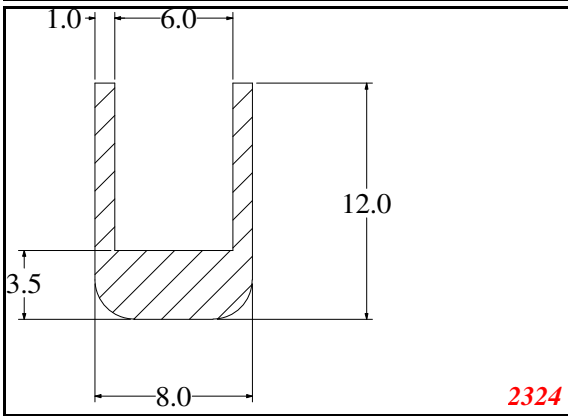

U-Medium

Contact Us:

Phone: 317-559-2220
Fax: 317-350-1322
Email: info@exactseal.com
Web: www.exactseal.com

Address:

Exactseal Inc
7601 E 88th Pl.
Building 3B
Indianapolis, IN 46256