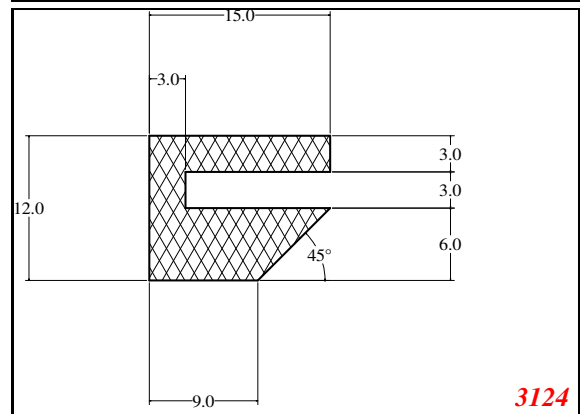

U-Medium

Contact Us:

Phone: 317-559-2220
 Fax: 317-350-1322
 Email: info@exactseal.com
 Web: www.exactseal.com

Address:

Exactseal Inc
 7601 E 88th Pl.
 Building 3B
 Indianapolis, IN 46256

U-Medium

Contact Us: