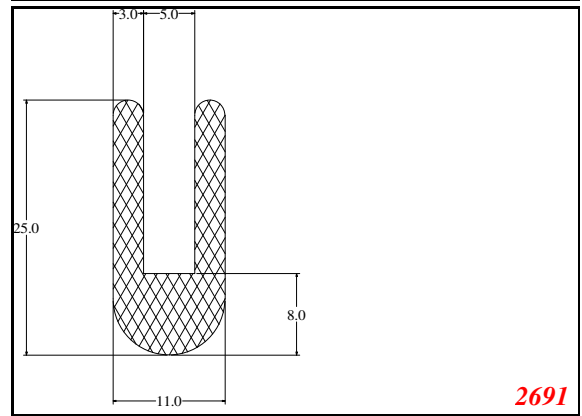

U-Medium

Contact Us:

Phone: 317-559-2220
Fax: 317-350-1322
Email: info@exactseal.com
Web: www.exactseal.com

Address:

Exactseal Inc
7601 E 88th Pl.
Building 3B
Indianapolis, IN 46256