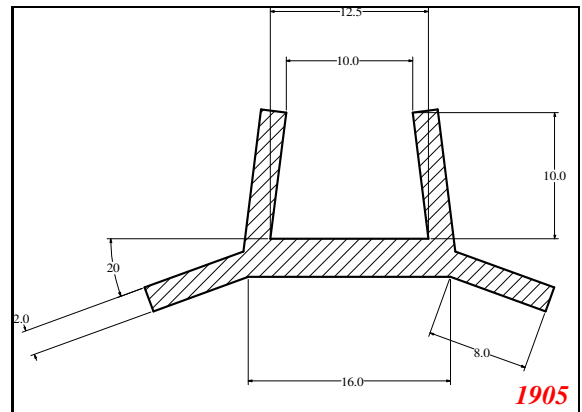

Address:

Exactseal Inc
 7601 E 88th Pl.
 Building 3B
 Indianapolis, IN 46256

U-Medium

Contact Us:

Phone: 317-559-2220
 Fax: 317-350-1322
 Email: info@exactseal.com
 Web: www.exactseal.com

Address:

Exactseal Inc
 7601 E 88th Pl.
 Building 3B
 Indianapolis, IN 46256