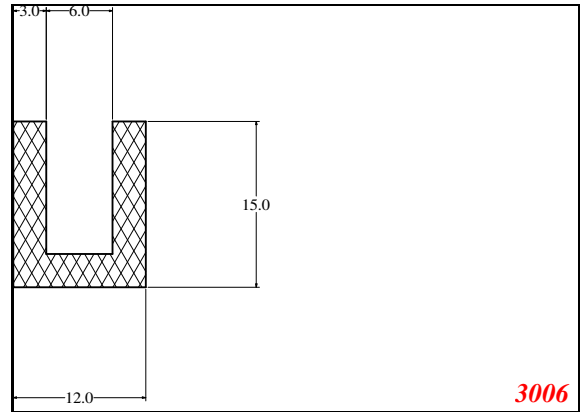

Phone: 317-559-2220
 Fax: 317-350-1322
 Email: info@exactseal.com
 Web: www.exactseal.com

Address:

Exactseal Inc
 7601 E 88th Pl.
 Building 3B
 Indianapolis, IN 46256

U-Medium

2341

3837

2577

1721