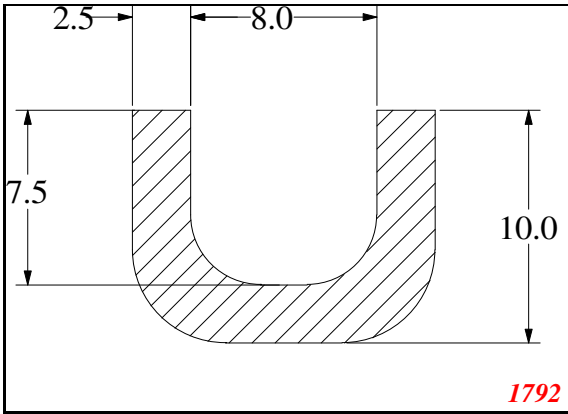

U-Medium

Contact Us:

Phone: 317-559-2220
Fax: 317-350-1322
Email: info@exactseal.com
Web: www.exactseal.com

Address:

Exactseal Inc
7601 E 88th Pl.
Building 3B
Indianapolis, IN 46256