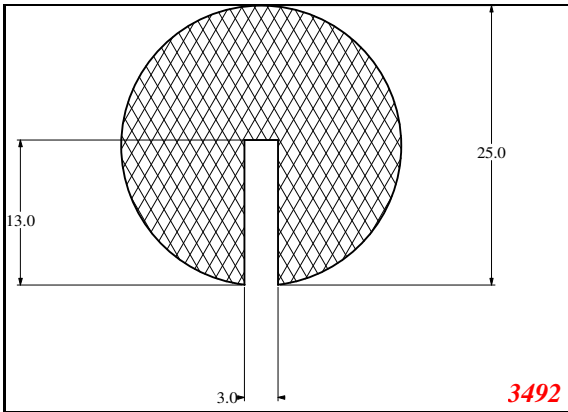

U-Medium

Contact Us:

Phone: 317-559-2220
Fax: 317-350-1322
Email: info@exactseal.com
Web: www.exactseal.com

Address:

Exactseal Inc
7601 E 88th Pl.
Building 3B
Indianapolis, IN 46256