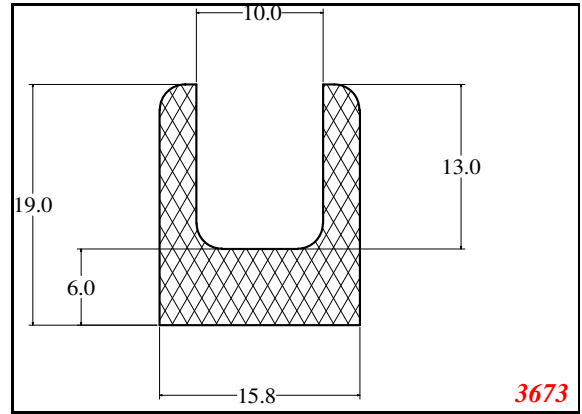

Address:

Exactseal Inc
 7601 E 88th Pl.
 Building 3B
 Indianapolis, IN 46256

U-Medium

Contact Us:

Phone: 317-559-2220
 Fax: 317-350-1322
 Email: info@exactseal.com
 Web: www.exactseal.com

Address:

Exactseal Inc
 7601 E 88th Pl.
 Building 3B
 Indianapolis, IN 46256