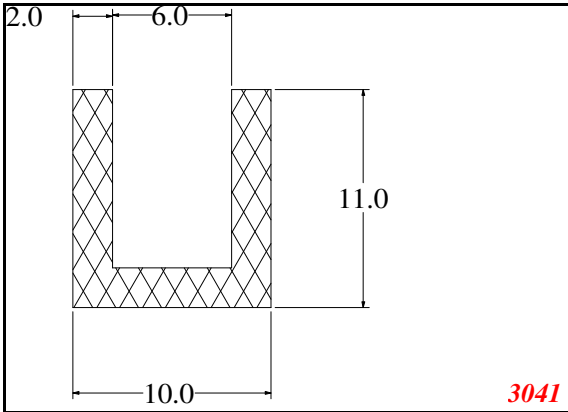

Address:

Exactseal Inc
 7601 E 88th Pl.
 Building 3B
 Indianapolis, IN 46256

U-Medium

3860

3041

2435

2432

158