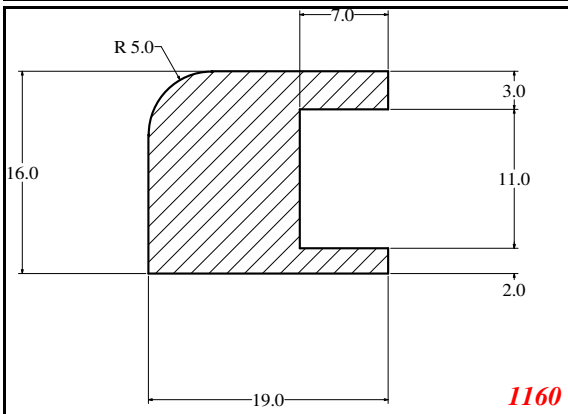

U-Medium

Contact Us:

Phone: 317-559-2220
 Fax: 317-350-1322
 Email: info@exactseal.com
 Web: www.exactseal.com

Address:

Exactseal Inc
 7601 E 88th Pl.
 Building 3B
 Indianapolis, IN 46256

U-Medium

Contact Us: