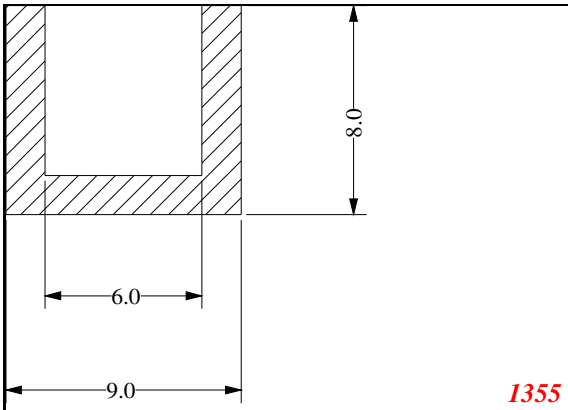

U-Medium

Contact Us:

Phone: 317-559-2220
Fax: 317-350-1322
Email: info@exactseal.com
Web: www.exactseal.com

Address:

Exactseal Inc
7601 E 88th Pl.
Building 3B
Indianapolis, IN 46256