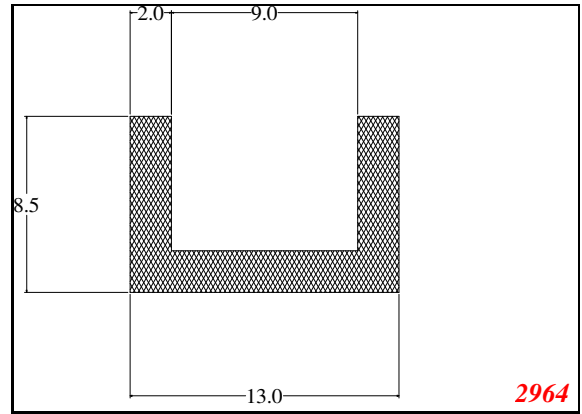

U-Medium

Contact Us:

Phone: 317-559-2220
Fax: 317-350-1322
Email: info@exactseal.com
Web: www.exactseal.com

Address:

Exactseal Inc
7601 E 88th Pl.
Building 3B
Indianapolis, IN 46256