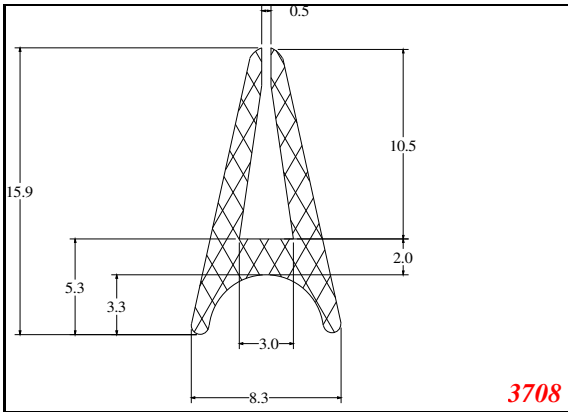

U-Medium

Contact Us:

Phone: 317-559-2220
Fax: 317-350-1322
Email: info@exactseal.com
Web: www.exactseal.com

Address:

Exactseal Inc
7601 E 88th Pl.
Building 3B
Indianapolis, IN 46256