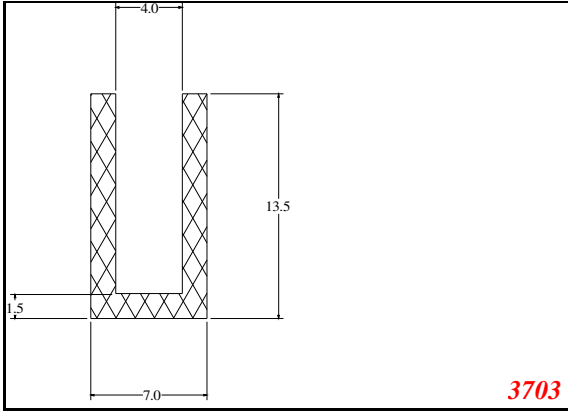

U-Medium

Contact Us:

Phone: 317-559-2220
Fax: 317-350-1322
Email: info@exactseal.com
Web: www.exactseal.com

Address:

Exactseal Inc
7601 E 88th Pl.
Building 3B
Indianapolis, IN 46256