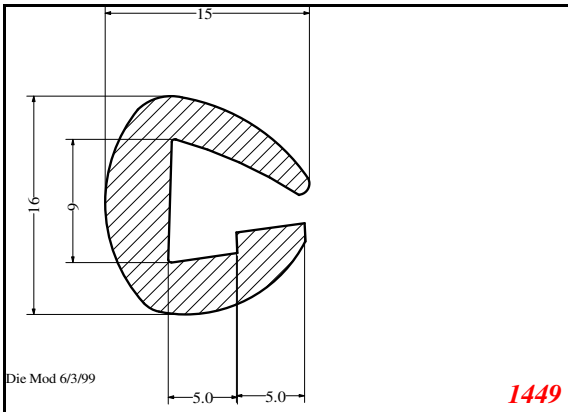

Address:

Exactseal Inc
 7601 E 88th Pl.
 Building 3B
 Indianapolis, IN 46256

U-Medium

Contact Us:

Phone: 317-559-2220
 Fax: 317-350-1322
 Email: info@exactseal.com
 Web: www.exactseal.com

Address:

Exactseal Inc
 7601 E 88th Pl.
 Building 3B
 Indianapolis, IN 46256