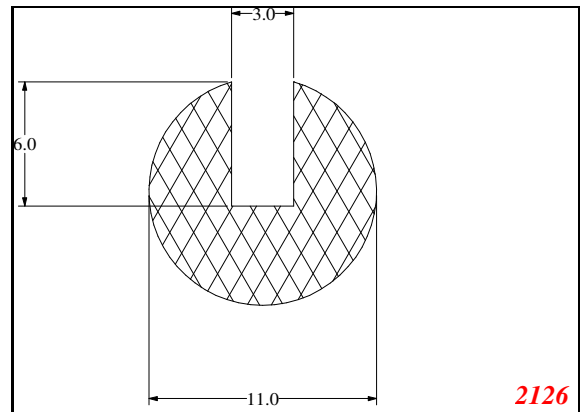

2126

Contact Us:

Phone: 317-559-2220
Fax: 317-350-1322
Email: info@exactseal.com
Web: www.exactseal.com

Address:

Exactseal Inc
7601 E 88th Pl.
Building 3B
Indianapolis, IN 46256