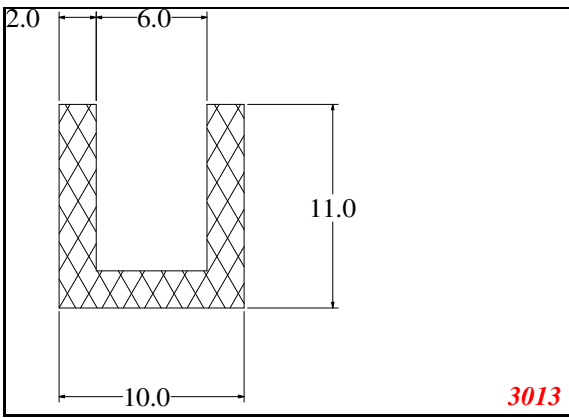

U-Medium

Contact Us:

Phone: 317-559-2220
Fax: 317-350-1322
Email: info@exactseal.com
Web: www.exactseal.com

Address:

Exactseal Inc
7601 E 88th Pl.
Building 3B
Indianapolis, IN 46256