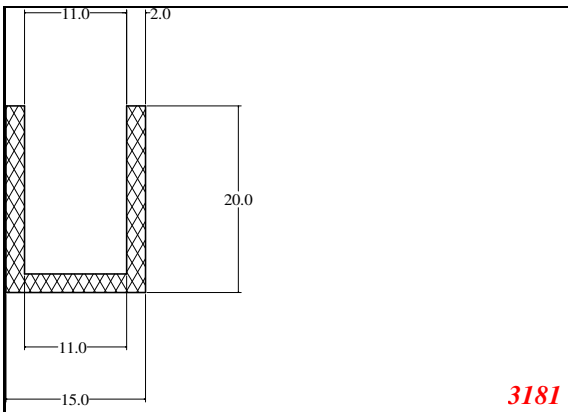

Address:

Exactseal Inc
 7601 E 88th Pl.
 Building 3B
 Indianapolis, IN 46256

U-Medium

Contact Us:

Phone: 317-559-2220
 Fax: 317-350-1322
 Email: info@exactseal.com
 Web: www.exactseal.com

Address:

Exactseal Inc
 7601 E 88th Pl.
 Building 3B
 Indianapolis, IN 46256