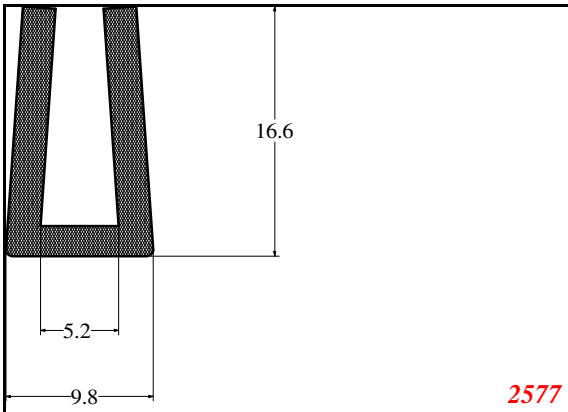

Phone: 317-559-2220
 Fax: 317-350-1322
 Email: info@exactseal.com
 Web: www.exactseal.com

Address:

Exactseal Inc
 7601 E 88th Pl.
 Building 3B
 Indianapolis, IN 46256

U-Medium

2341

3837

2577

1721