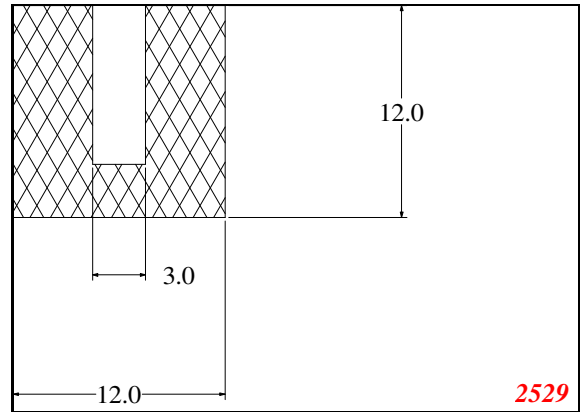

U-Medium

Contact Us:

Phone: 317-559-2220
 Fax: 317-350-1322
 Email: info@exactseal.com
 Web: www.exactseal.com

Address:

Exactseal Inc
 7601 E 88th Pl.
 Building 3B
 Indianapolis, IN 46256

U-Medium

Contact Us: