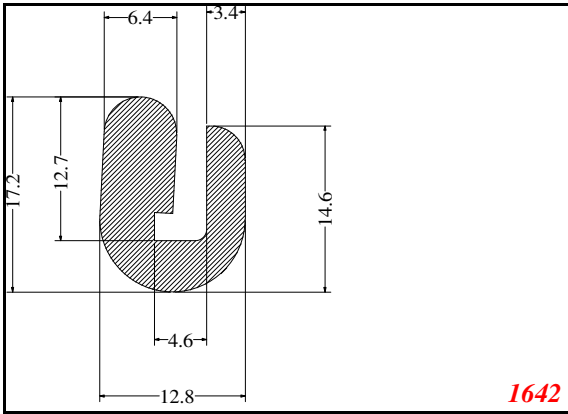

Address:

Exactseal Inc
 7601 E 88th Pl.
 Building 3B
 Indianapolis, IN 46256

U-Medium

Contact Us:

Phone: 317-559-2220
 Fax: 317-350-1322
 Email: info@exactseal.com
 Web: www.exactseal.com

Address:

Exactseal Inc
 7601 E 88th Pl.
 Building 3B
 Indianapolis, IN 46256