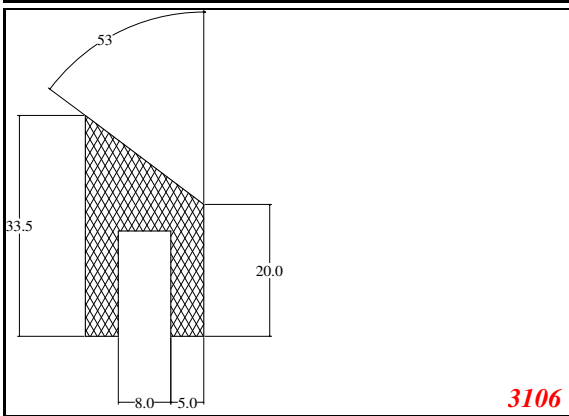

U-Medium

Contact Us:

Phone: 317-559-2220
Fax: 317-350-1322
Email: info@exactseal.com
Web: www.exactseal.com

Address:

Exactseal Inc
7601 E 88th Pl.
Building 3B
Indianapolis, IN 46256