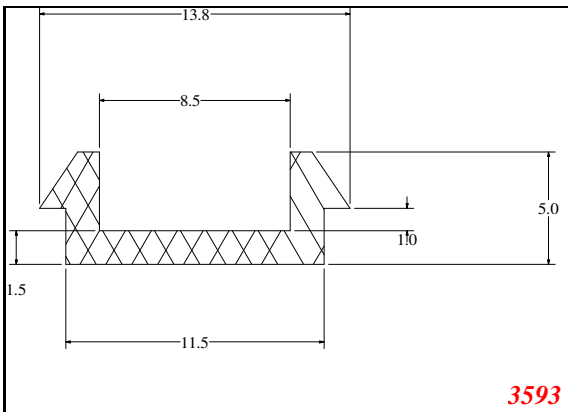

U-Medium

3744

1594

1766

3593

3693

3669

3733

2821

Contact Us:

Phone: 317-559-2220
Fax: 317-350-1322
Email: info@exactseal.com
Web: www.exactseal.com

Address:

Exactseal Inc
7601 E 88th Pl.
Building 3B
Indianapolis, IN 46256