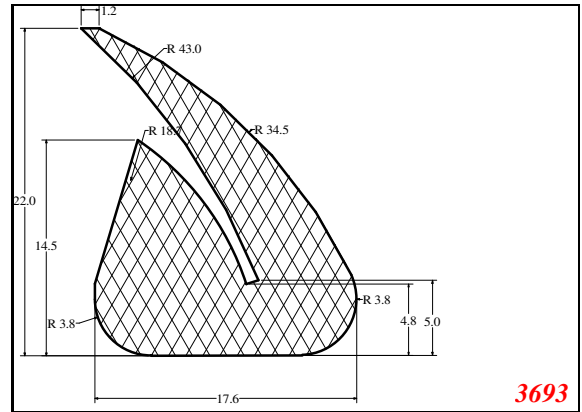

U-Medium

3744

1594

1766

3593

3693

3669

3733

2821

Contact Us:

Phone: 317-559-2220
Fax: 317-350-1322
Email: info@exactseal.com
Web: www.exactseal.com

Address:

Exactseal Inc
7601 E 88th Pl.
Building 3B
Indianapolis, IN 46256