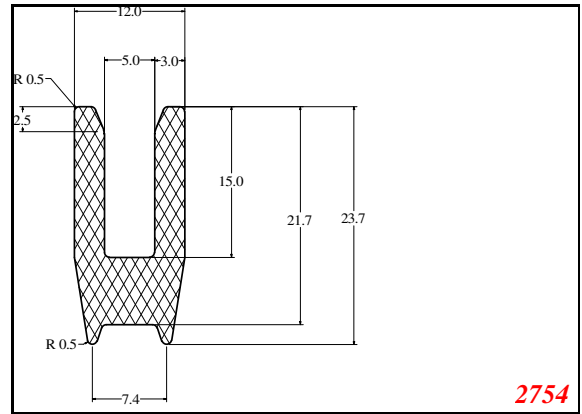

U-Medium

Contact Us:

Phone: 317-559-2220
Fax: 317-350-1322
Email: info@exactseal.com
Web: www.exactseal.com

Address:

Exactseal Inc
7601 E 88th Pl.
Building 3B
Indianapolis, IN 46256