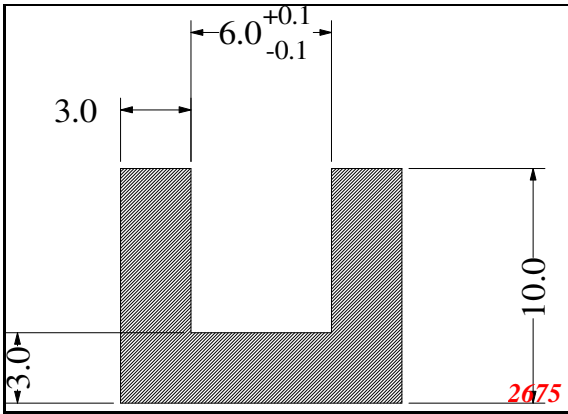

U-Medium

Contact Us:

Phone: 317-559-2220
Fax: 317-350-1322
Email: info@exactseal.com
Web: www.exactseal.com

Address:

Exactseal Inc
7601 E 88th Pl.
Building 3B
Indianapolis, IN 46256