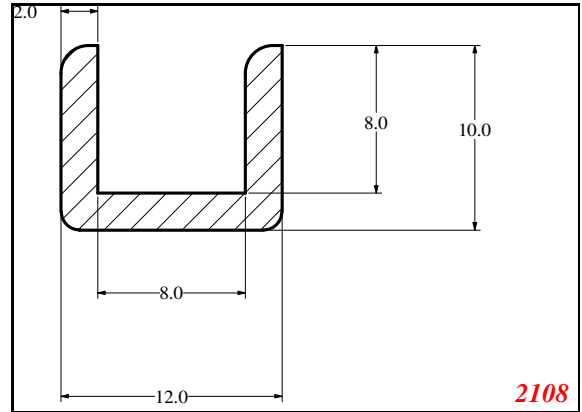

U-Medium

Contact Us:

Phone: 317-559-2220
Fax: 317-350-1322
Email: info@exactseal.com
Web: www.exactseal.com

Address:

Exactseal Inc
7601 E 88th Pl.
Building 3B
Indianapolis, IN 46256