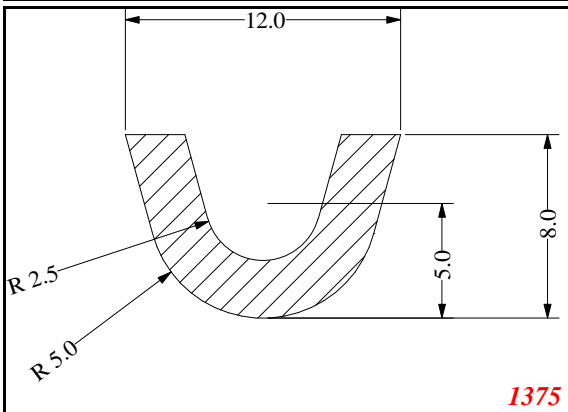

U-Medium

Contact Us:

Phone: 317-559-2220
Fax: 317-350-1322
Email: info@exactseal.com
Web: www.exactseal.com

Address:

Exactseal Inc
7601 E 88th Pl.
Building 3B
Indianapolis, IN 46256