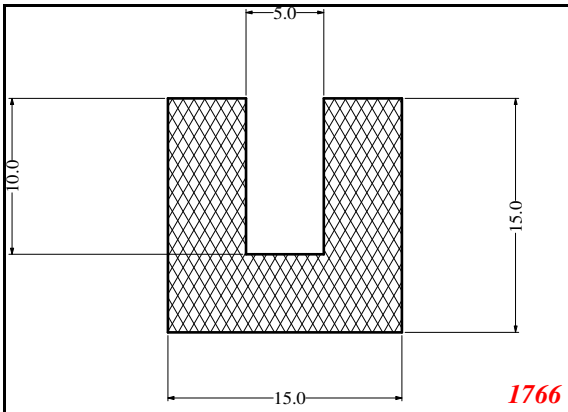

U-Medium

Contact Us:

Phone: 317-559-2220
 Fax: 317-350-1322
 Email: info@exactseal.com
 Web: www.exactseal.com

Address:

Exactseal Inc
 7601 E 88th Pl.
 Building 3B
 Indianapolis, IN 46256

U-Medium

3744

1594