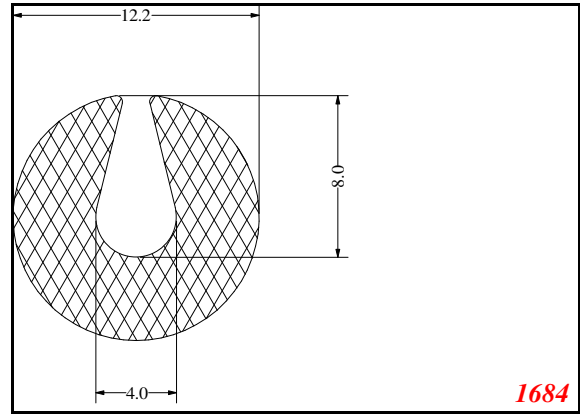

U-Medium

Contact Us:

Phone: 317-559-2220
Fax: 317-350-1322
Email: info@exactseal.com
Web: www.exactseal.com

Address:

Exactseal Inc
7601 E 88th Pl.
Building 3B
Indianapolis, IN 46256