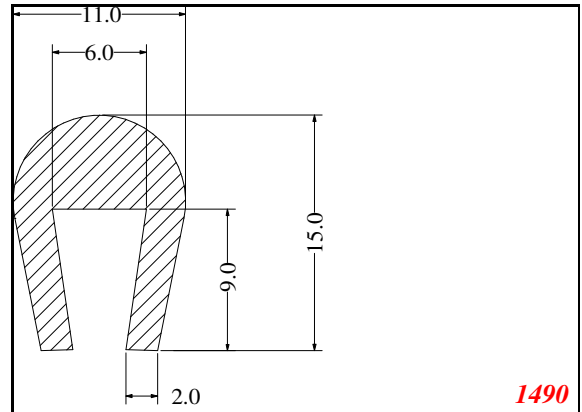

Address:

Exactseal Inc
 7601 E 88th Pl.
 Building 3B
 Indianapolis, IN 46256

U-Medium

Contact Us:

Phone: 317-559-2220
 Fax: 317-350-1322
 Email: info@exactseal.com
 Web: www.exactseal.com

Address:

Exactseal Inc
 7601 E 88th Pl.
 Building 3B
 Indianapolis, IN 46256