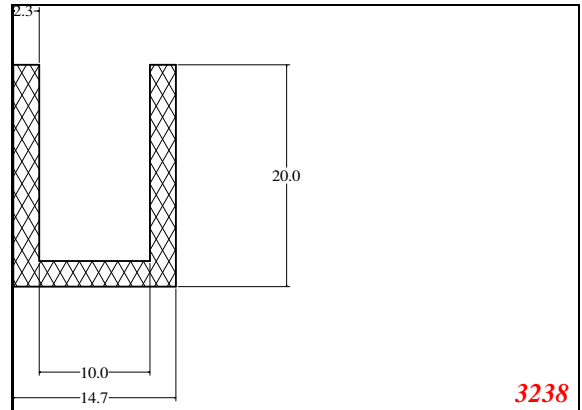

U-Medium

Contact Us:

Phone: 317-559-2220
Fax: 317-350-1322
Email: info@exactseal.com
Web: www.exactseal.com

Address:

Exactseal Inc
7601 E 88th Pl.
Building 3B
Indianapolis, IN 46256