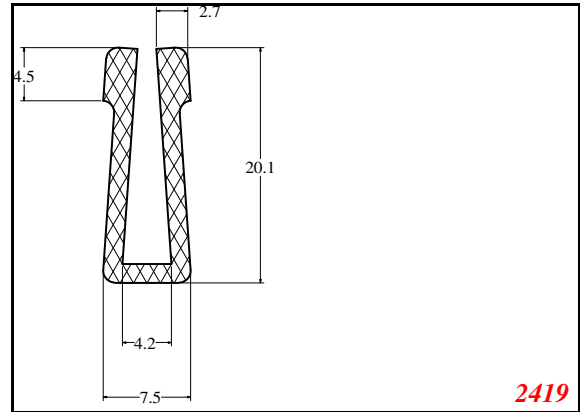

Address:

Exactseal Inc
 7601 E 88th Pl.
 Building 3B
 Indianapolis, IN 46256

U-Medium

3860

3041

2435

2432

158