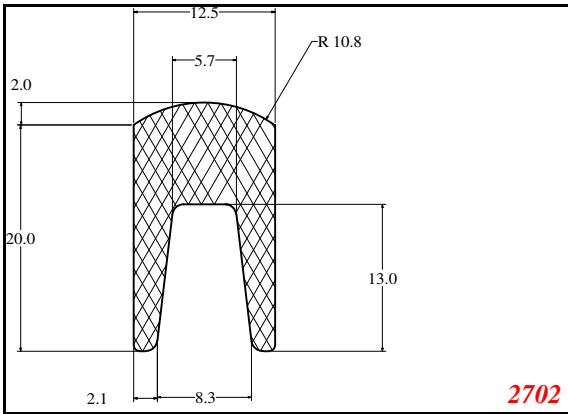

Address:

Exactseal Inc
 7601 E 88th Pl.
 Building 3B
 Indianapolis, IN 46256

U-Medium

Contact Us:

Phone: 317-559-2220
 Fax: 317-350-1322
 Email: info@exactseal.com
 Web: www.exactseal.com

Address:

Exactseal Inc
 7601 E 88th Pl.
 Building 3B
 Indianapolis, IN 46256