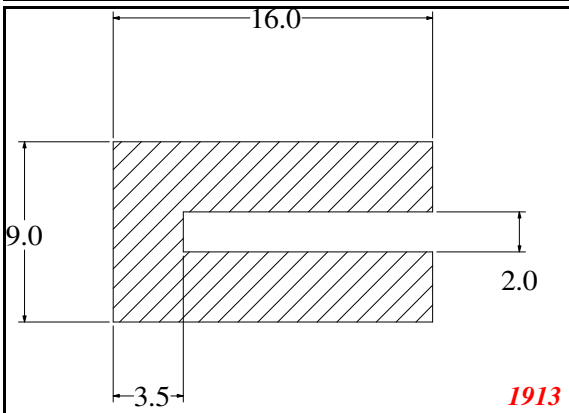

U-Medium

Contact Us:

Phone: 317-559-2220
Fax: 317-350-1322
Email: info@exactseal.com
Web: www.exactseal.com

Address:

Exactseal Inc
7601 E 88th Pl.
Building 3B
Indianapolis, IN 46256