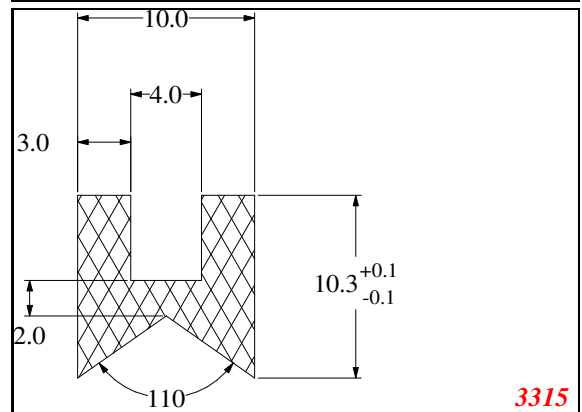

U-Medium

Contact Us:

Phone: 317-559-2220
Fax: 317-350-1322
Email: info@exactseal.com
Web: www.exactseal.com

Address:

Exactseal Inc
7601 E 88th Pl.
Building 3B
Indianapolis, IN 46256