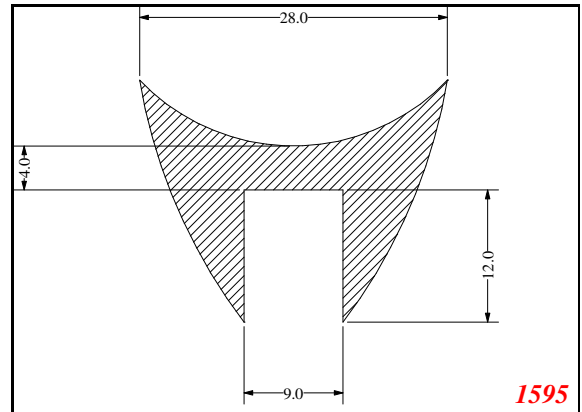

U-Medium

2341

3837

2577

1721

3006

3838

1595

1910

Contact Us:

Phone: 317-559-2220
Fax: 317-350-1322
Email: info@exactseal.com
Web: www.exactseal.com

Address:

Exactseal Inc
7601 E 88th Pl.
Building 3B
Indianapolis, IN 46256