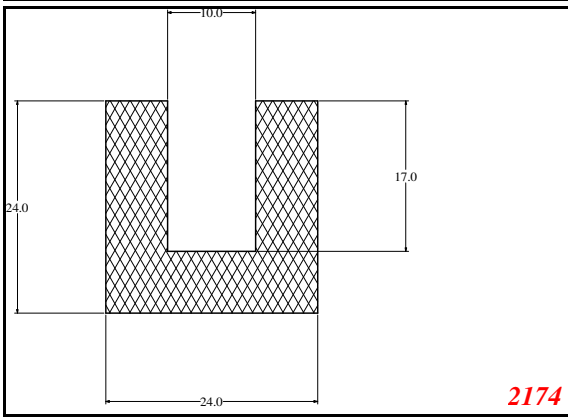

U-Medium

Contact Us:

Phone: 317-559-2220
Fax: 317-350-1322
Email: info@exactseal.com
Web: www.exactseal.com

Address:

Exactseal Inc
7601 E 88th Pl.
Building 3B
Indianapolis, IN 46256