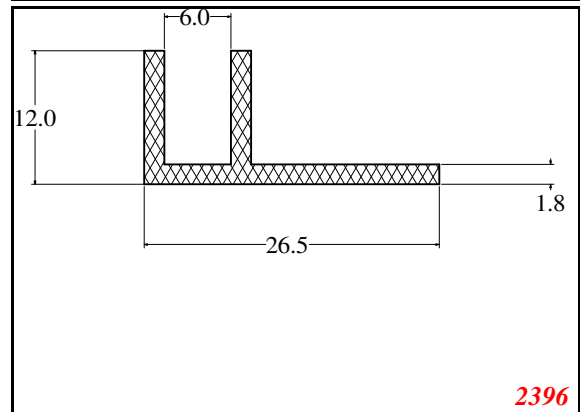

U-Medium

Contact Us:

Phone: 317-559-2220
Fax: 317-350-1322
Email: info@exactseal.com
Web: www.exactseal.com

Address:

Exactseal Inc
7601 E 88th Pl.
Building 3B
Indianapolis, IN 46256