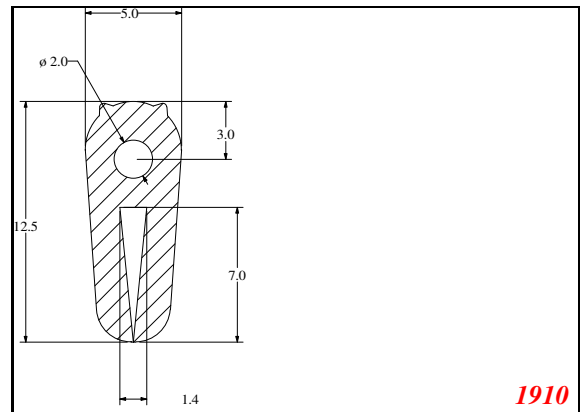

1910

Contact Us:

Phone: 317-559-2220
Fax: 317-350-1322
Email: info@exactseal.com
Web: www.exactseal.com

Address:

Exactseal Inc
7601 E 88th Pl.
Building 3B
Indianapolis, IN 46256