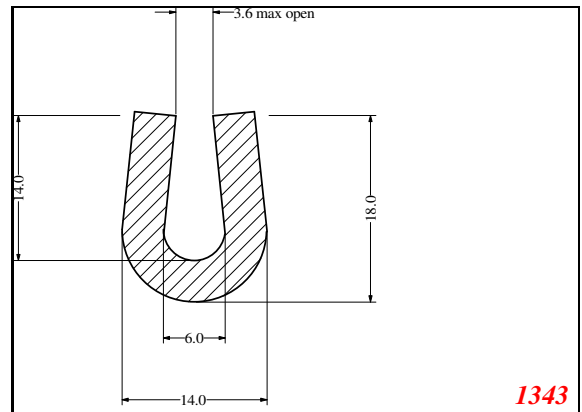

U-Medium

Contact Us:

Phone: 317-559-2220
Fax: 317-350-1322
Email: info@exactseal.com
Web: www.exactseal.com

Address:

Exactseal Inc
7601 E 88th Pl.
Building 3B
Indianapolis, IN 46256