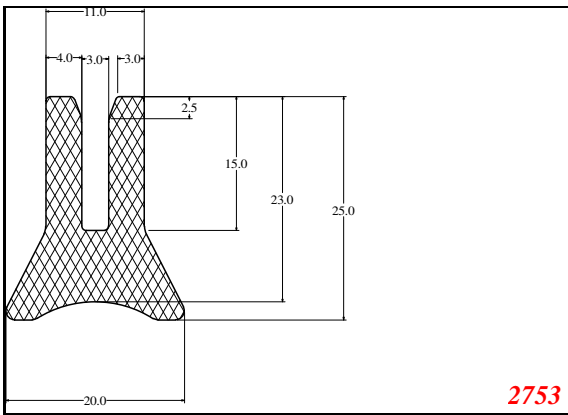

U-Medium

Contact Us:

Phone: 317-559-2220
Fax: 317-350-1322
Email: info@exactseal.com
Web: www.exactseal.com

Address:

Exactseal Inc
7601 E 88th Pl.
Building 3B
Indianapolis, IN 46256