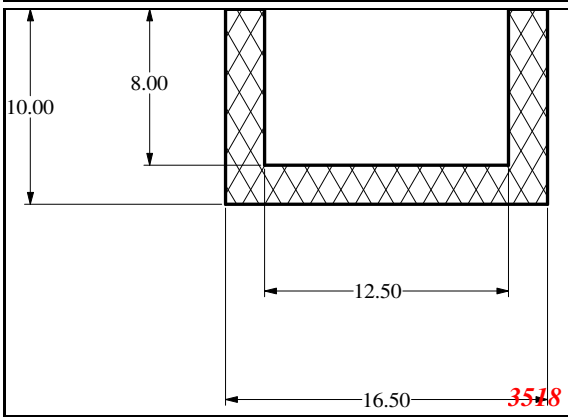

U-Medium

Contact Us:

Phone: 317-559-2220
Fax: 317-350-1322
Email: info@exactseal.com
Web: www.exactseal.com

Address:

Exactseal Inc
7601 E 88th Pl.
Building 3B
Indianapolis, IN 46256