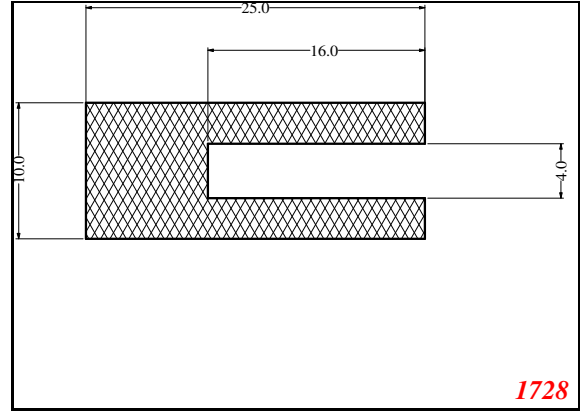

U-Medium

Contact Us:

Phone: 317-559-2220
Fax: 317-350-1322
Email: info@exactseal.com
Web: www.exactseal.com

Address:

Exactseal Inc
7601 E 88th Pl.
Building 3B
Indianapolis, IN 46256