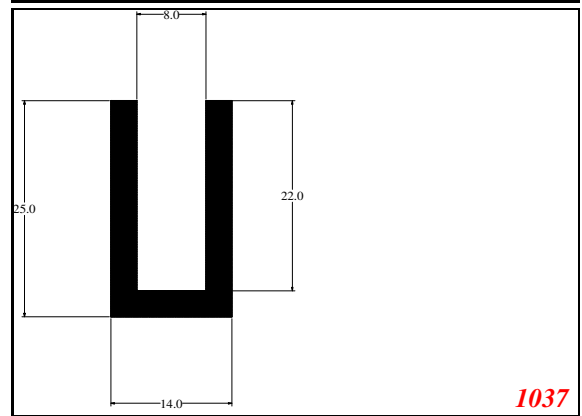

U-Medium

Contact Us:

Phone: 317-559-2220
Fax: 317-350-1322
Email: info@exactseal.com
Web: www.exactseal.com

Address:

Exactseal Inc
7601 E 88th Pl.
Building 3B
Indianapolis, IN 46256