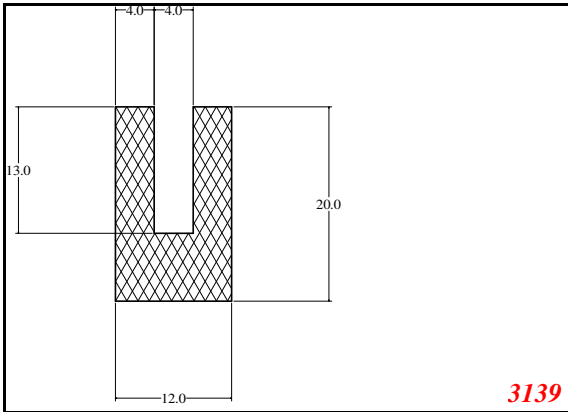

Address:

Exactseal Inc
 7601 E 88th Pl.
 Building 3B
 Indianapolis, IN 46256

U-Medium

Contact Us:

Phone: 317-559-2220
 Fax: 317-350-1322
 Email: info@exactseal.com
 Web: www.exactseal.com

Address:

Exactseal Inc
 7601 E 88th Pl.
 Building 3B
 Indianapolis, IN 46256