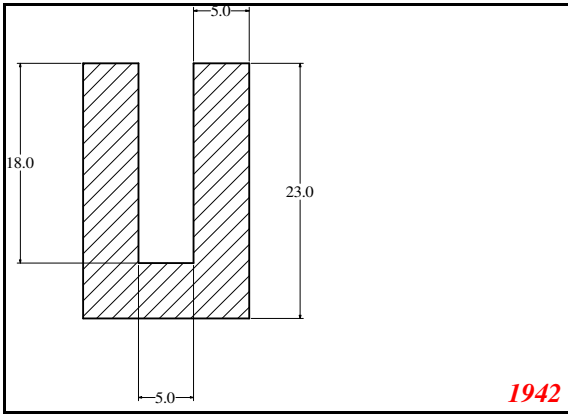

U-Medium

Contact Us:

Phone: 317-559-2220
Fax: 317-350-1322
Email: info@exactseal.com
Web: www.exactseal.com

Address:

Exactseal Inc
7601 E 88th Pl.
Building 3B
Indianapolis, IN 46256