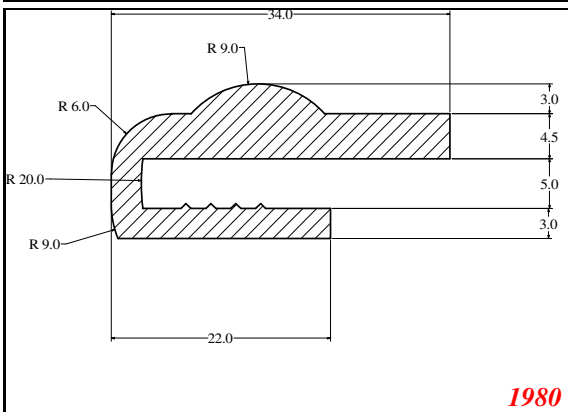

U-Medium

Contact Us:

Phone: 317-559-2220
Fax: 317-350-1322
Email: info@exactseal.com
Web: www.exactseal.com

Address:

Exactseal Inc
7601 E 88th Pl.
Building 3B
Indianapolis, IN 46256