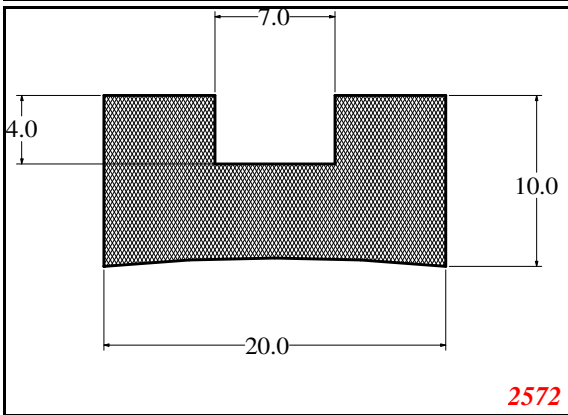

U-Medium

Contact Us:

Phone: 317-559-2220
 Fax: 317-350-1322
 Email: info@exactseal.com
 Web: www.exactseal.com

Address:

Exactseal Inc
 7601 E 88th Pl.
 Building 3B
 Indianapolis, IN 46256

U-Medium

Contact Us: