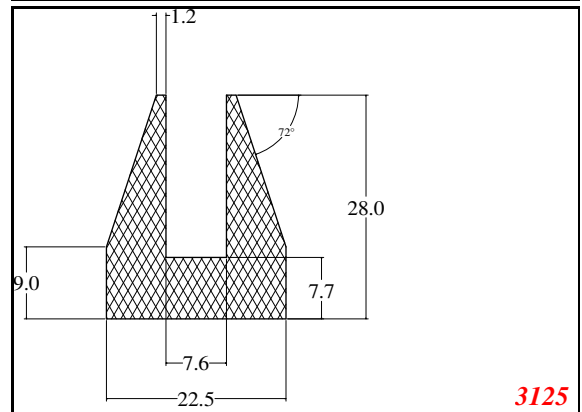

U-Medium

Contact Us:

Phone: 317-559-2220
Fax: 317-350-1322
Email: info@exactseal.com
Web: www.exactseal.com

Address:

Exactseal Inc
7601 E 88th Pl.
Building 3B
Indianapolis, IN 46256