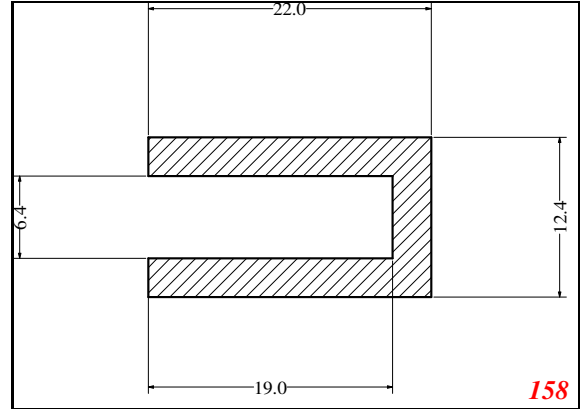

Address:

Exactseal Inc
 7601 E 88th Pl.
 Building 3B
 Indianapolis, IN 46256

U-Medium

3860

3041

2435

2432

158