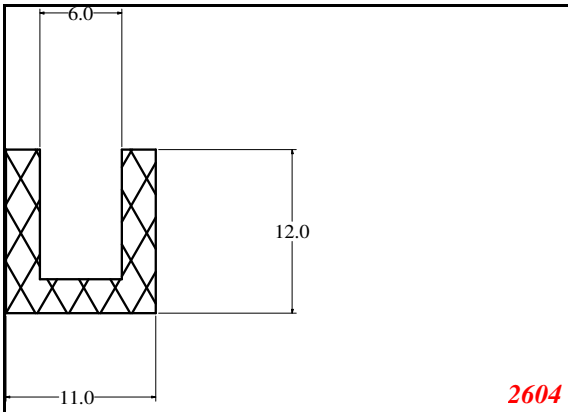

U-Medium

Contact Us:

Phone: 317-559-2220
Fax: 317-350-1322
Email: info@exactseal.com
Web: www.exactseal.com

Address:

Exactseal Inc
7601 E 88th Pl.
Building 3B
Indianapolis, IN 46256