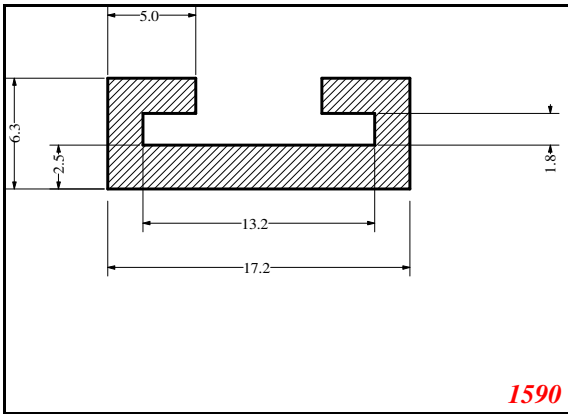

U-Medium

Contact Us:

Phone: 317-559-2220
Fax: 317-350-1322
Email: info@exactseal.com
Web: www.exactseal.com

Address:

Exactseal Inc
7601 E 88th Pl.
Building 3B
Indianapolis, IN 46256