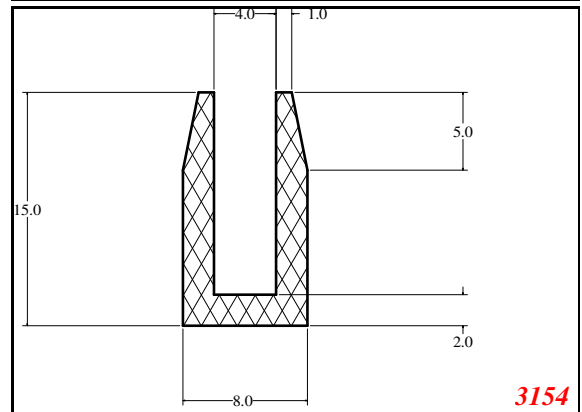

U-Medium

Contact Us:

Phone: 317-559-2220
Fax: 317-350-1322
Email: info@exactseal.com
Web: www.exactseal.com

Address:

Exactseal Inc
7601 E 88th Pl.
Building 3B
Indianapolis, IN 46256