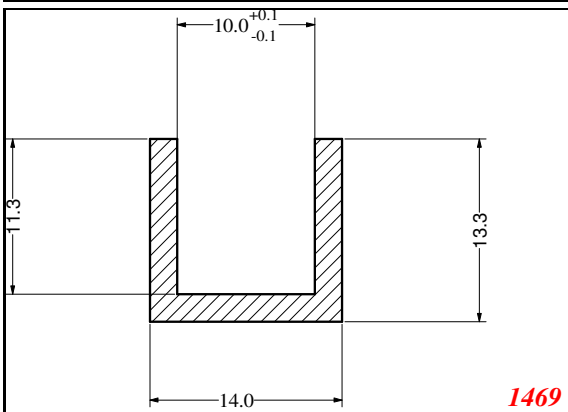

U-Medium

Contact Us:

Phone: 317-559-2220
Fax: 317-350-1322
Email: info@exactseal.com
Web: www.exactseal.com

Address:

Exactseal Inc
7601 E 88th Pl.
Building 3B
Indianapolis, IN 46256