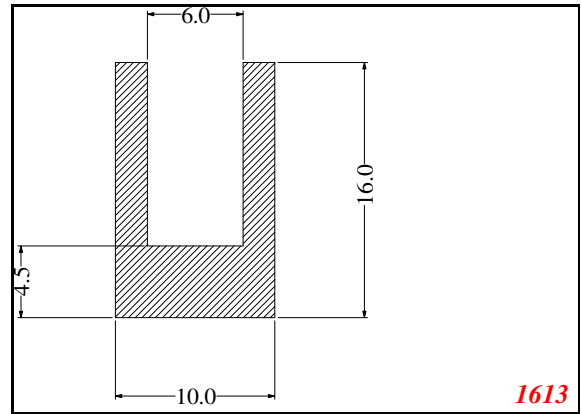

Address:

Exactseal Inc
 7601 E 88th Pl.
 Building 3B
 Indianapolis, IN 46256

U-Medium

Contact Us:

Phone: 317-559-2220
 Fax: 317-350-1322
 Email: info@exactseal.com
 Web: www.exactseal.com

Address:

Exactseal Inc
 7601 E 88th Pl.
 Building 3B
 Indianapolis, IN 46256