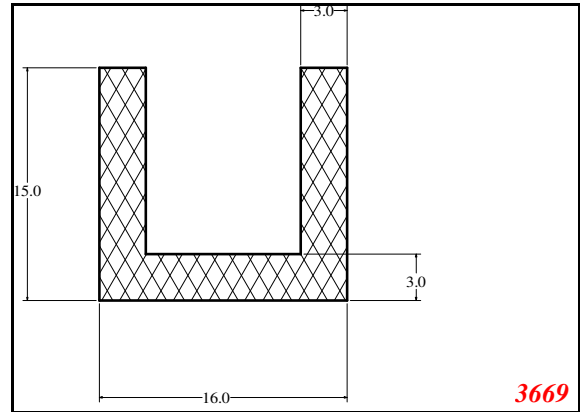

U-Medium

3744

1594

1766

3593

3693

3669

3733

2821

Contact Us:

Phone: 317-559-2220
Fax: 317-350-1322
Email: info@exactseal.com
Web: www.exactseal.com

Address:

Exactseal Inc
7601 E 88th Pl.
Building 3B
Indianapolis, IN 46256