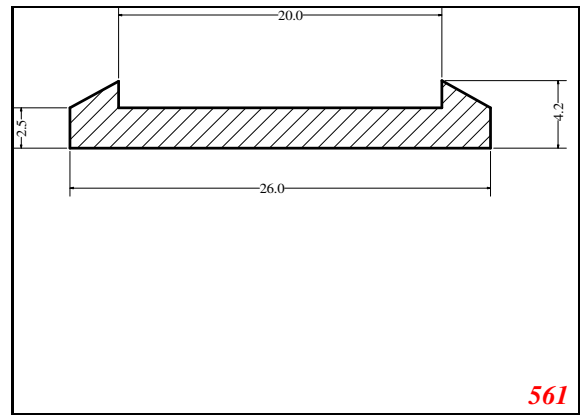

U-Medium

Contact Us:

Phone: 317-559-2220
Fax: 317-350-1322
Email: info@exactseal.com
Web: www.exactseal.com

Address:

Exactseal Inc
7601 E 88th Pl.
Building 3B
Indianapolis, IN 46256