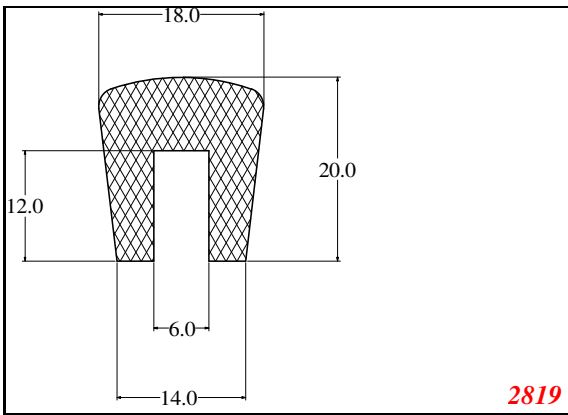

Address:

Exactseal Inc
 7601 E 88th Pl.
 Building 3B
 Indianapolis, IN 46256

U-Medium

Contact Us:

Phone: 317-559-2220
 Fax: 317-350-1322
 Email: info@exactseal.com
 Web: www.exactseal.com

Address:

Exactseal Inc
 7601 E 88th Pl.
 Building 3B
 Indianapolis, IN 46256