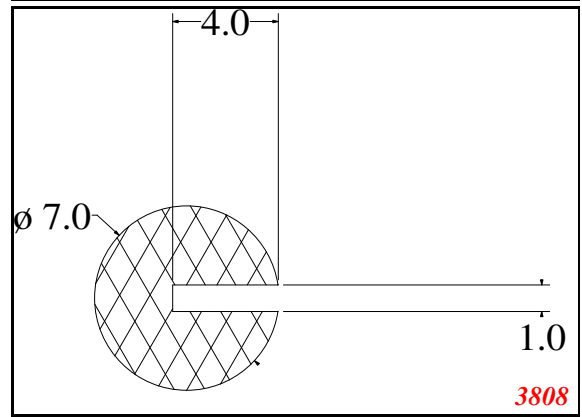

U-Medium

Contact Us:

Phone: 317-559-2220
Fax: 317-350-1322
Email: info@exactseal.com
Web: www.exactseal.com

Address:

Exactseal Inc
7601 E 88th Pl.
Building 3B
Indianapolis, IN 46256