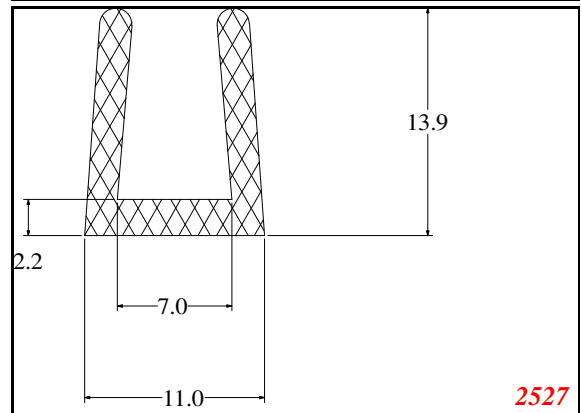

U-Medium

Contact Us:

Phone: 317-559-2220
Fax: 317-350-1322
Email: info@exactseal.com
Web: www.exactseal.com

Address:

Exactseal Inc
7601 E 88th Pl.
Building 3B
Indianapolis, IN 46256