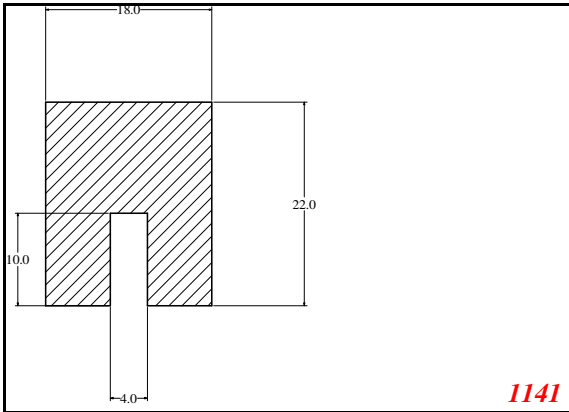

U-Medium

Contact Us:

Phone: 317-559-2220
Fax: 317-350-1322
Email: info@exactseal.com
Web: www.exactseal.com

Address:

Exactseal Inc
7601 E 88th Pl.
Building 3B
Indianapolis, IN 46256