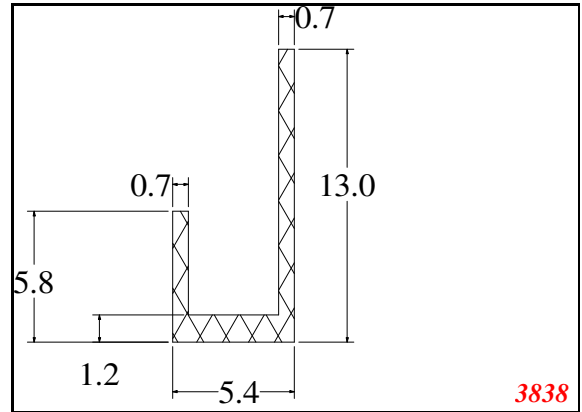

U-Medium

2341

3837

2577

1721

3006

3838

1595

1910

Contact Us:

Phone: 317-559-2220
Fax: 317-350-1322
Email: info@exactseal.com
Web: www.exactseal.com

Address:

Exactseal Inc
7601 E 88th Pl.
Building 3B
Indianapolis, IN 46256