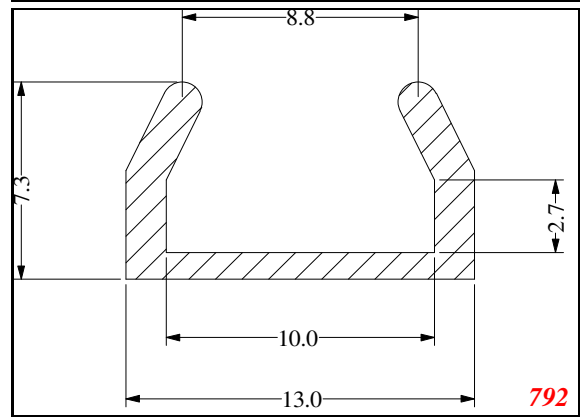

U-Medium

Contact Us:

Phone: 317-559-2220
Fax: 317-350-1322
Email: info@exactseal.com
Web: www.exactseal.com

Address:

Exactseal Inc
7601 E 88th Pl.
Building 3B
Indianapolis, IN 46256