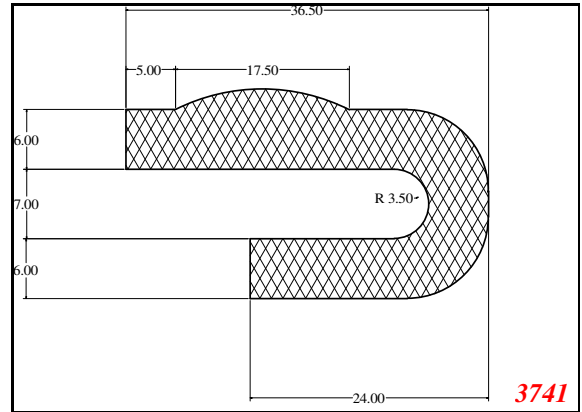

U-Medium

Contact Us:

Phone: 317-559-2220
Fax: 317-350-1322
Email: info@exactseal.com
Web: www.exactseal.com

Address:

Exactseal Inc
7601 E 88th Pl.
Building 3B
Indianapolis, IN 46256