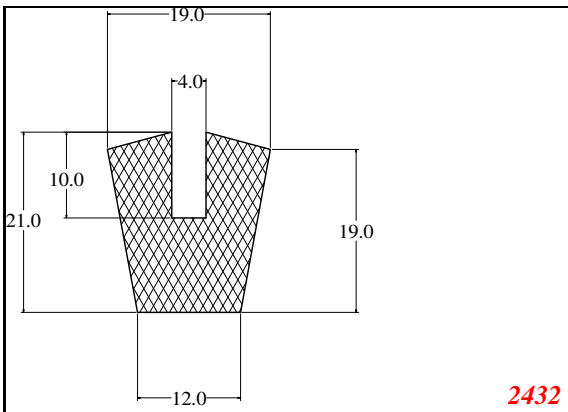

Address:

Exactseal Inc
 7601 E 88th Pl.
 Building 3B
 Indianapolis, IN 46256

U-Medium

3860

3041

2435

2432

158