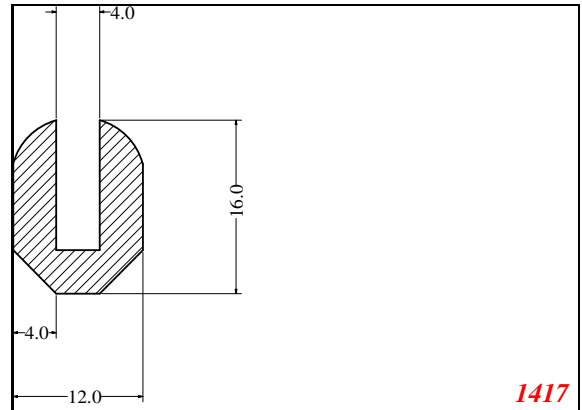

U-Medium

Contact Us:

Phone: 317-559-2220
Fax: 317-350-1322
Email: info@exactseal.com
Web: www.exactseal.com

Address:

Exactseal Inc
7601 E 88th Pl.
Building 3B
Indianapolis, IN 46256