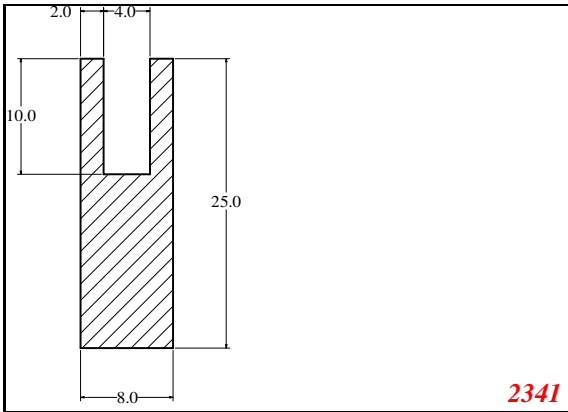

U-Medium

2341