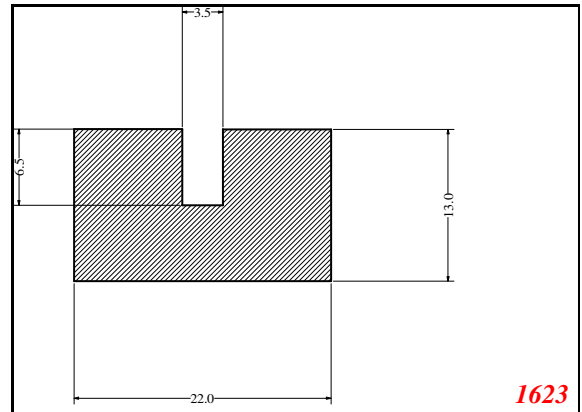

U-Medium

Contact Us:

Phone: 317-559-2220
Fax: 317-350-1322
Email: info@exactseal.com
Web: www.exactseal.com

Address:

Exactseal Inc
7601 E 88th Pl.
Building 3B
Indianapolis, IN 46256