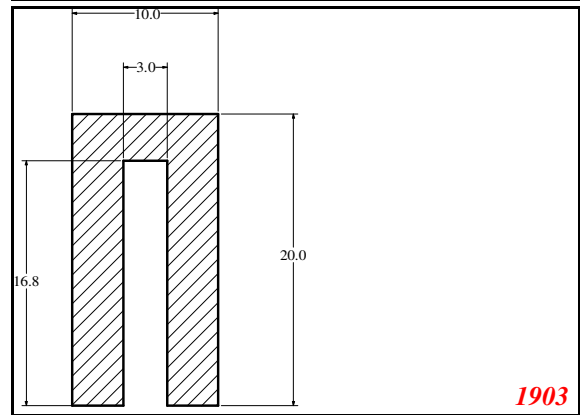

U-Medium

Contact Us:

Phone: 317-559-2220
 Fax: 317-350-1322
 Email: info@exactseal.com
 Web: www.exactseal.com

Address:

Exactseal Inc
 7601 E 88th Pl.
 Building 3B
 Indianapolis, IN 46256

U-Medium

Contact Us: