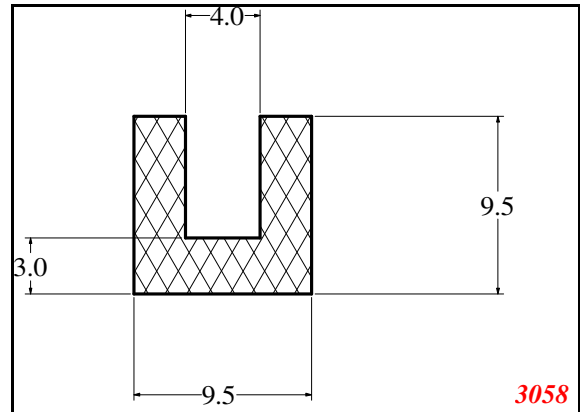

U-Medium

3860

3041

2435

2432

158

2419

3058

2126

Contact Us:

Phone: 317-559-2220
Fax: 317-350-1322
Email: info@exactseal.com
Web: www.exactseal.com

Address:

Exactseal Inc
7601 E 88th Pl.
Building 3B
Indianapolis, IN 46256