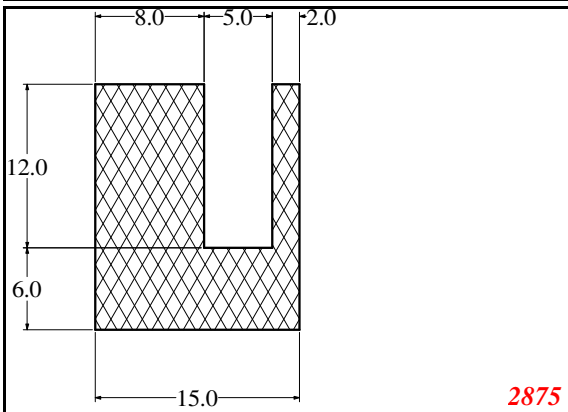

U-Medium

Contact Us:

Phone: 317-559-2220
Fax: 317-350-1322
Email: info@exactseal.com
Web: www.exactseal.com

Address:

Exactseal Inc
7601 E 88th Pl.
Building 3B
Indianapolis, IN 46256