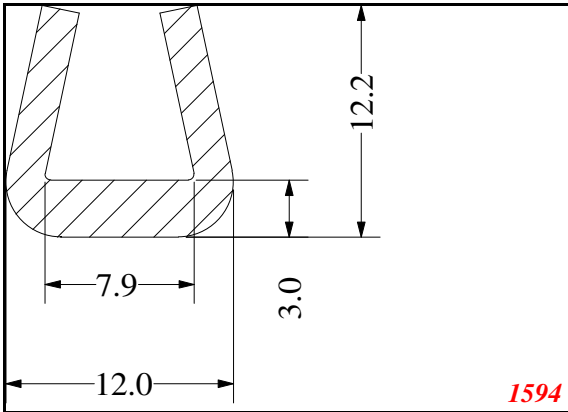

U-Medium

Contact Us:

Phone: 317-559-2220
 Fax: 317-350-1322
 Email: info@exactseal.com
 Web: www.exactseal.com

Address:

Exactseal Inc
 7601 E 88th Pl.
 Building 3B
 Indianapolis, IN 46256

U-Medium

3744

1594