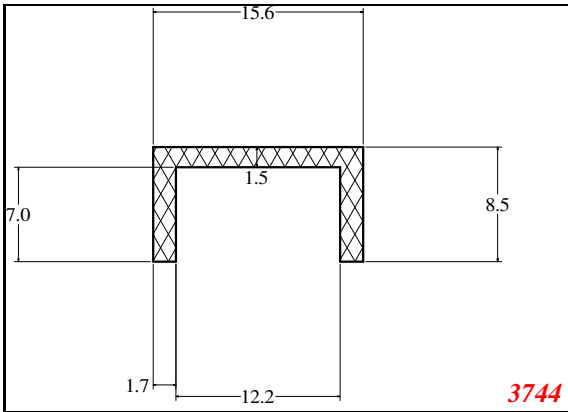

U-Medium

Contact Us:

Phone: 317-559-2220
 Fax: 317-350-1322
 Email: info@exactseal.com
 Web: www.exactseal.com

Address:

Exactseal Inc
 7601 E 88th Pl.
 Building 3B
 Indianapolis, IN 46256

U-Medium

3744

1594