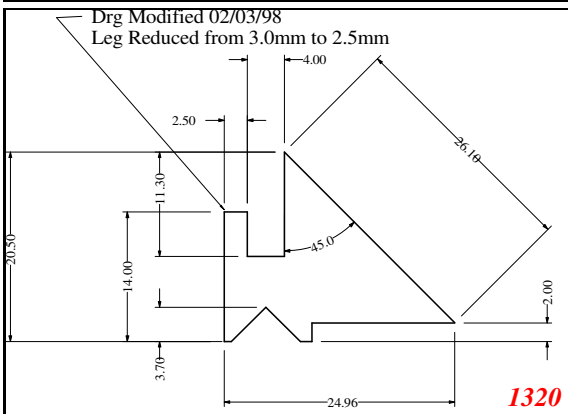

U-Medium

Contact Us:

Phone: 317-559-2220
 Fax: 317-350-1322
 Email: info@exactseal.com
 Web: www.exactseal.com

Address:

Exactseal Inc
 7601 E 88th Pl.
 Building 3B
 Indianapolis, IN 46256

U-Medium

Contact Us: