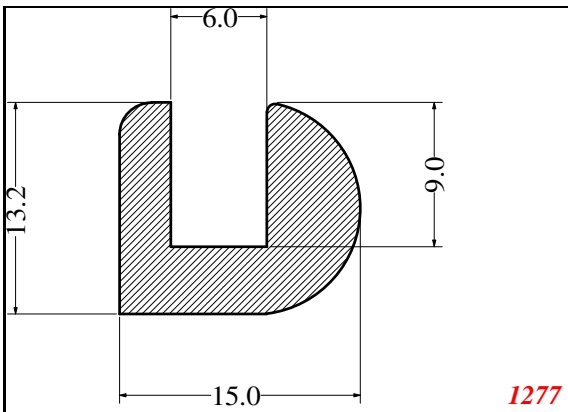

U-Medium

Contact Us:

Phone: 317-559-2220
Fax: 317-350-1322
Email: info@exactseal.com
Web: www.exactseal.com

Address:

Exactseal Inc
7601 E 88th Pl.
Building 3B
Indianapolis, IN 46256