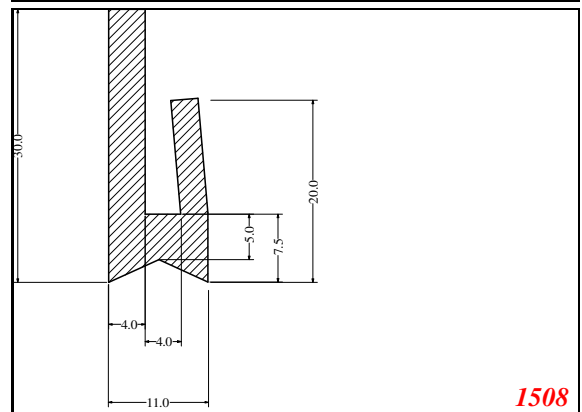

U-Medium

Contact Us:

Phone: 317-559-2220
Fax: 317-350-1322
Email: info@exactseal.com
Web: www.exactseal.com

Address:

Exactseal Inc
7601 E 88th Pl.
Building 3B
Indianapolis, IN 46256