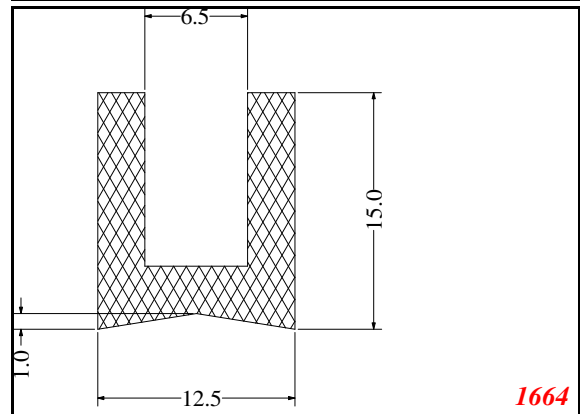

U-Medium

Contact Us:

Phone: 317-559-2220
 Fax: 317-350-1322
 Email: info@exactseal.com
 Web: www.exactseal.com

Address:

Exactseal Inc
 7601 E 88th Pl.
 Building 3B
 Indianapolis, IN 46256

U-Medium

Contact Us: