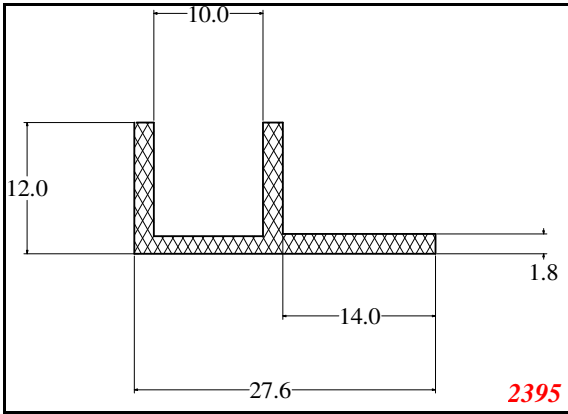

U-Medium

Contact Us:

Phone: 317-559-2220
Fax: 317-350-1322
Email: info@exactseal.com
Web: www.exactseal.com

Address:

Exactseal Inc
7601 E 88th Pl.
Building 3B
Indianapolis, IN 46256