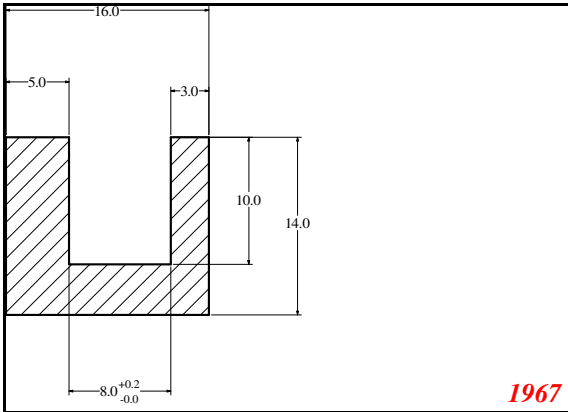

U-Medium

Contact Us:

Phone: 317-559-2220
Fax: 317-350-1322
Email: info@exactseal.com
Web: www.exactseal.com

Address:

Exactseal Inc
7601 E 88th Pl.
Building 3B
Indianapolis, IN 46256