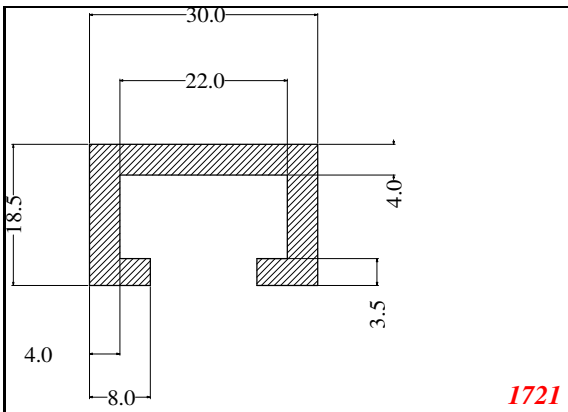

Phone: 317-559-2220
 Fax: 317-350-1322
 Email: info@exactseal.com
 Web: www.exactseal.com

Address:

Exactseal Inc
 7601 E 88th Pl.
 Building 3B
 Indianapolis, IN 46256

U-Medium

2341

3837

2577

1721