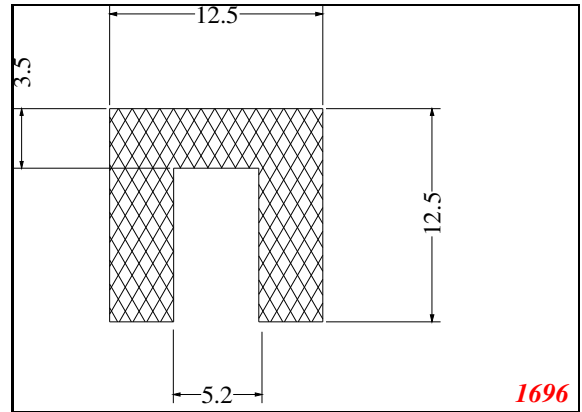

U-Medium

Contact Us:

Phone: 317-559-2220
Fax: 317-350-1322
Email: info@exactseal.com
Web: www.exactseal.com

Address:

Exactseal Inc
7601 E 88th Pl.
Building 3B
Indianapolis, IN 46256