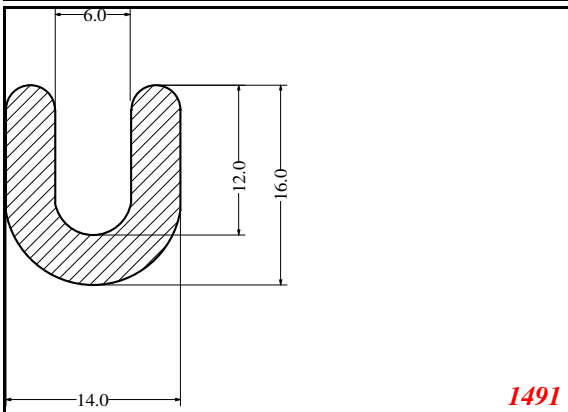

U-Medium

Contact Us:

Phone: 317-559-2220
Fax: 317-350-1322
Email: info@exactseal.com
Web: www.exactseal.com

Address:

Exactseal Inc
7601 E 88th Pl.
Building 3B
Indianapolis, IN 46256