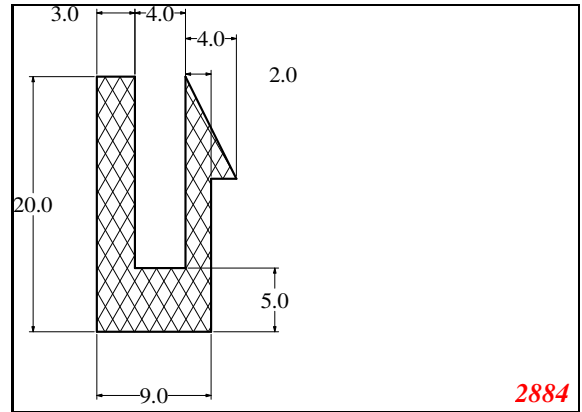

Address:

Exactseal Inc
 7601 E 88th Pl.
 Building 3B
 Indianapolis, IN 46256

U-Medium

Contact Us:

Phone: 317-559-2220
 Fax: 317-350-1322
 Email: info@exactseal.com
 Web: www.exactseal.com

Address:

Exactseal Inc
 7601 E 88th Pl.
 Building 3B
 Indianapolis, IN 46256