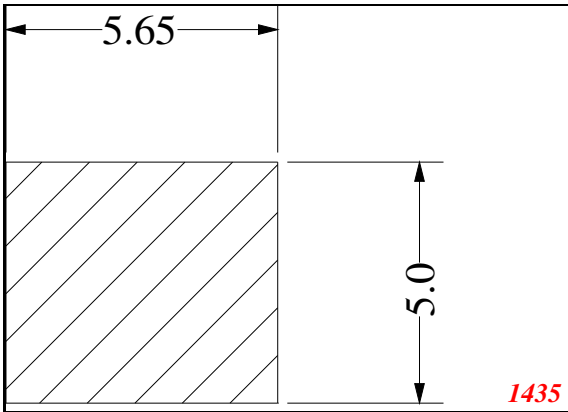

Square

Contact Us:

Phone: 317-559-2220
 Fax: 317-350-1322
 Email: info@exactseal.com
 Web: www.exactseal.com

Address:

Exactseal Inc
 7601 E 88th Pl.
 Building 3B
 Indianapolis, IN 46256

Square

Contact Us:

Phone: 317-559-2220
Fax: 317-350-1322
Email: info@exactseal.com
Web: www.exactseal.com