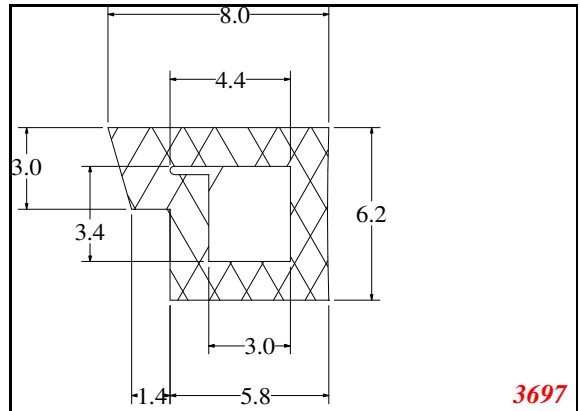

Square

EXACT SEAL

Contact Us:

Phone: 317-559-2220
Fax: 317-350-1322
Email: info@exactseal.com
Web: www.exactseal.com

Address:

Exactseal Inc
7601 E 88th Pl.
Building 3B
Indianapolis, IN 46256

Square

Contact Us: