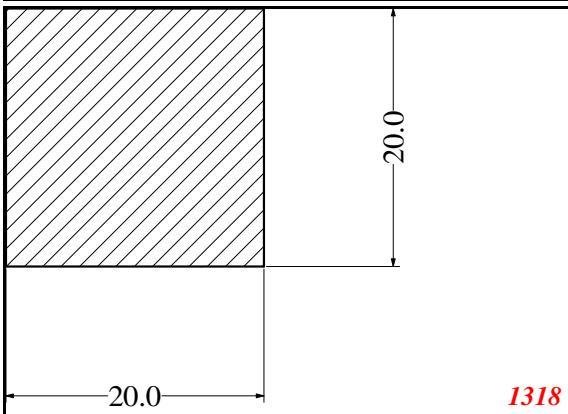

Square

Contact Us:

Phone: 317-559-2220
Fax: 317-350-1322
Email: info@exactseal.com
Web: www.exactseal.com

Address:

Exactseal Inc
7601 E 88th Pl.
Building 3B
Indianapolis, IN 46256