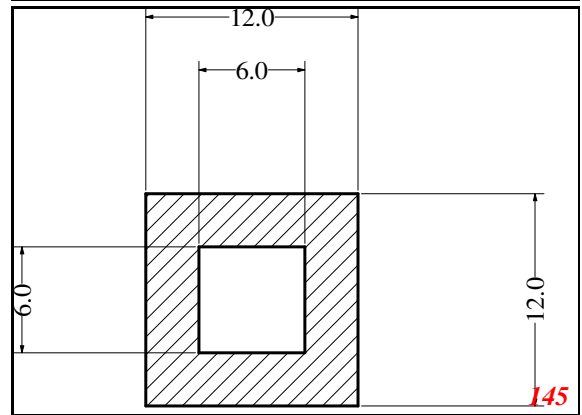

Square

Contact Us:

Phone: 317-559-2220
Fax: 317-350-1322
Email: info@exactseal.com
Web: www.exactseal.com

Address:

Exactseal Inc
7601 E 88th Pl.
Building 3B
Indianapolis, IN 46256