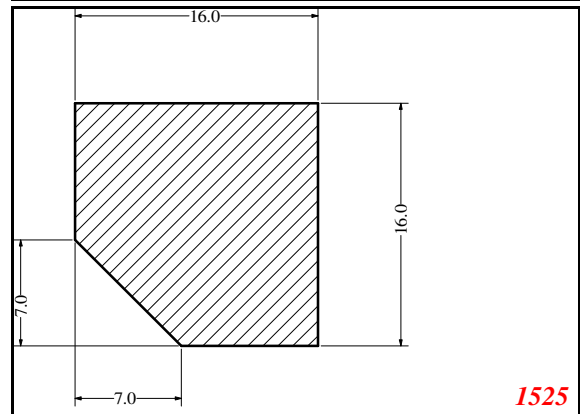

Square

Contact Us:

Phone: 317-559-2220
 Fax: 317-350-1322
 Email: info@exactseal.com
 Web: www.exactseal.com

Address:

Exactseal Inc
 7601 E 88th Pl.
 Building 3B
 Indianapolis, IN 46256

Square

Contact Us:

Phone: 317-559-2220
Fax: 317-350-1322
Email: info@exactseal.com
Web: www.exactseal.com