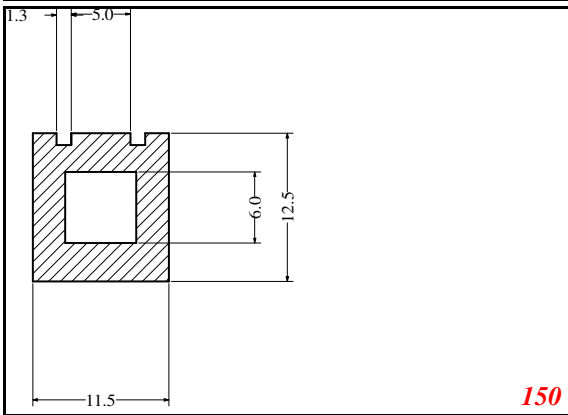

Square

Contact Us:

Phone: 317-559-2220
 Fax: 317-350-1322
 Email: info@exactseal.com
 Web: www.exactseal.com

Address:

Exactseal Inc
 7601 E 88th Pl.
 Building 3B
 Indianapolis, IN 46256

Square

Contact Us:

Phone: 317-559-2220
Fax: 317-350-1322
Email: info@exactseal.com
Web: www.exactseal.com