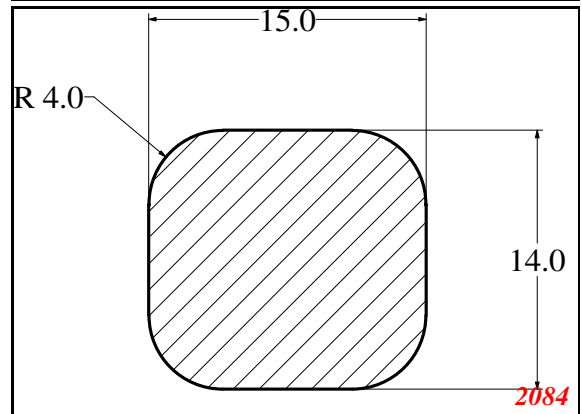

Square

Contact Us:

Phone: 317-559-2220
 Fax: 317-350-1322
 Email: info@exactseal.com
 Web: www.exactseal.com

Address:

Exactseal Inc
 7601 E 88th Pl.
 Building 3B
 Indianapolis, IN 46256

Square

Contact Us:

Phone: 317-559-2220
Fax: 317-350-1322
Email: info@exactseal.com
Web: www.exactseal.com