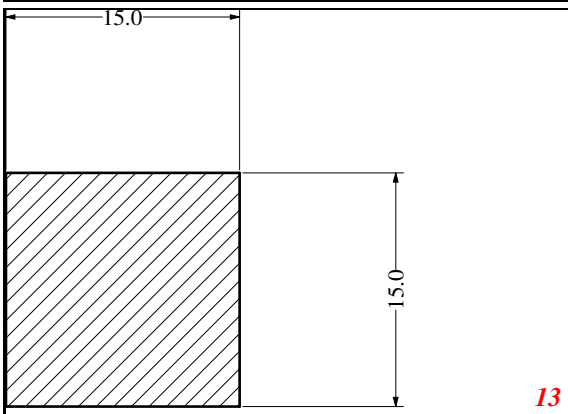

Square

Contact Us:

Phone: 317-559-2220
Fax: 317-350-1322
Email: info@exactseal.com
Web: www.exactseal.com

Address:

Exactseal Inc
7601 E 88th Pl.
Building 3B
Indianapolis, IN 46256