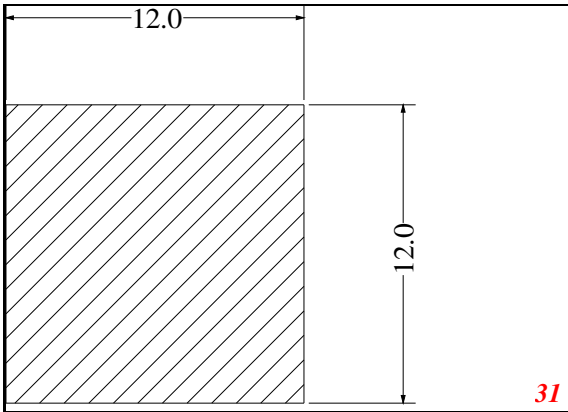

Square

EXACT SEAL

Contact Us:

Phone: 317-559-2220
Fax: 317-350-1322
Email: info@exactseal.com
Web: www.exactseal.com

Address:

Exactseal Inc
7601 E 88th Pl.
Building 3B
Indianapolis, IN 46256

Square

Contact Us: