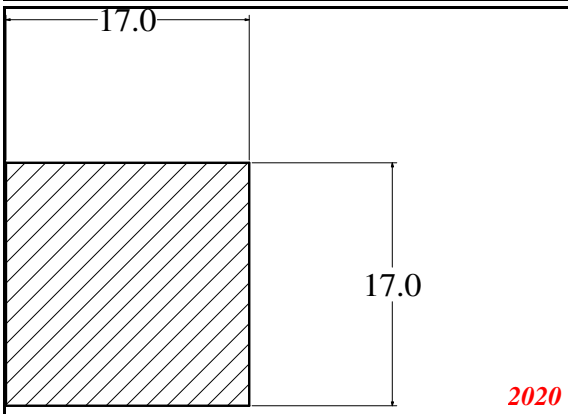

Square

Contact Us:

Phone: 317-559-2220
 Fax: 317-350-1322
 Email: info@exactseal.com
 Web: www.exactseal.com

Address:

Exactseal Inc
 7601 E 88th Pl.
 Building 3B
 Indianapolis, IN 46256

Square

Contact Us:

Phone: 317-559-2220
Fax: 317-350-1322
Email: info@exactseal.com
Web: www.exactseal.com