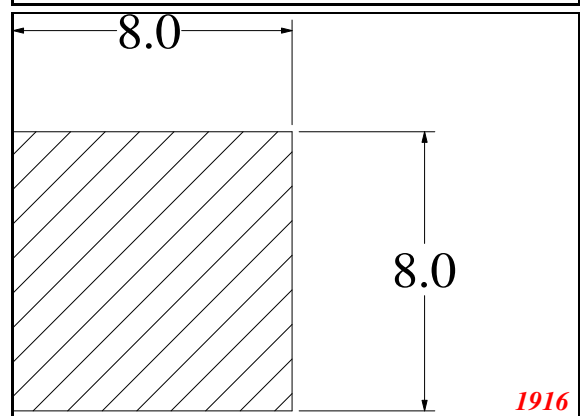

Square

Contact Us:

Phone: 317-559-2220
Fax: 317-350-1322
Email: info@exactseal.com
Web: www.exactseal.com

Address:

Exactseal Inc
7601 E 88th Pl.
Building 3B
Indianapolis, IN 46256