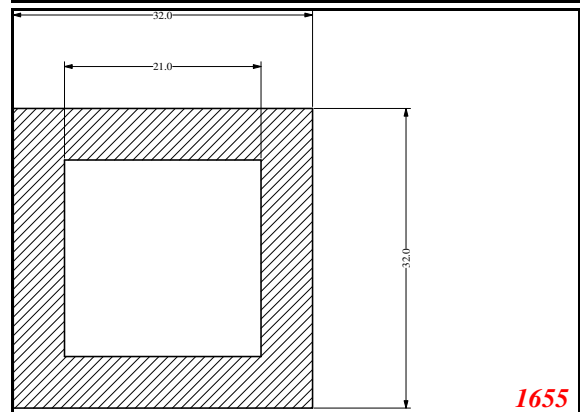

Square

Contact Us:

Phone: 317-559-2220
Fax: 317-350-1322
Email: info@exactseal.com
Web: www.exactseal.com

Address:

Exactseal Inc
7601 E 88th Pl.
Building 3B
Indianapolis, IN 46256