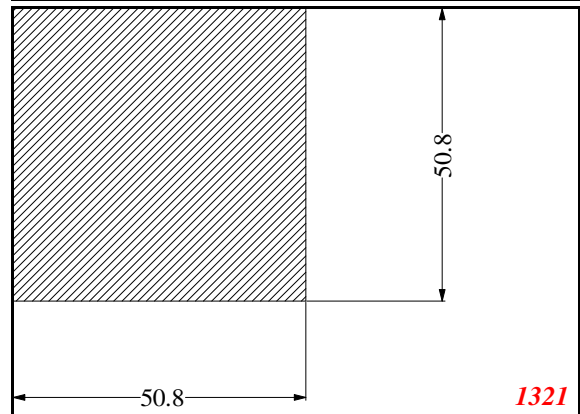

Square

Contact Us:

Phone: 317-559-2220
Fax: 317-350-1322
Email: info@exactseal.com
Web: www.exactseal.com

Address:

Exactseal Inc
7601 E 88th Pl.
Building 3B
Indianapolis, IN 46256