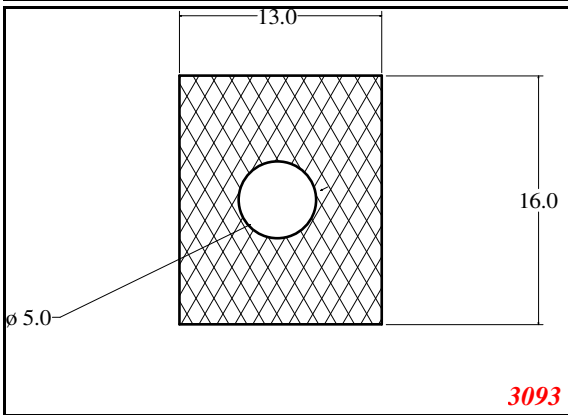

Square

Contact Us:

Phone: 317-559-2220
Fax: 317-350-1322
Email: info@exactseal.com
Web: www.exactseal.com

Address:

Exactseal Inc
7601 E 88th Pl.
Building 3B
Indianapolis, IN 46256