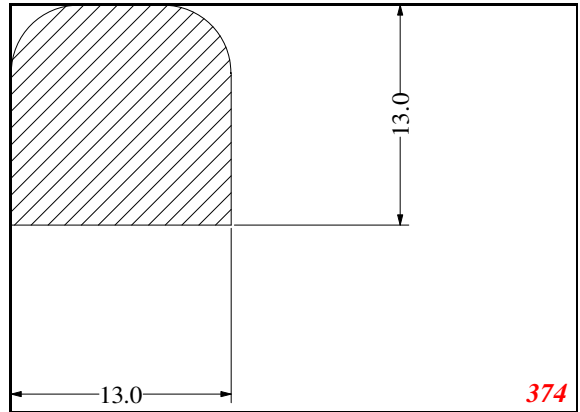

Square

EXACT SEAL

Contact Us:

Phone: 317-559-2220
Fax: 317-350-1322
Email: info@exactseal.com
Web: www.exactseal.com

Address:

Exactseal Inc
7601 E 88th Pl.
Building 3B
Indianapolis, IN 46256

Square

Contact Us: