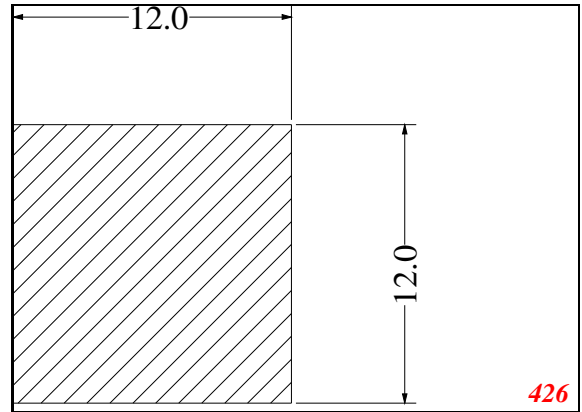

Square

Contact Us:

Phone: 317-559-2220
 Fax: 317-350-1322
 Email: info@exactseal.com
 Web: www.exactseal.com

Address:

Exactseal Inc
 7601 E 88th Pl.
 Building 3B
 Indianapolis, IN 46256

Square

Contact Us:

Phone: 317-559-2220
Fax: 317-350-1322
Email: info@exactseal.com
Web: www.exactseal.com