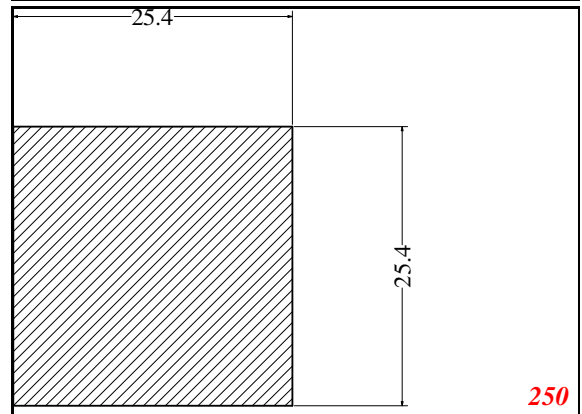

Square

Contact Us:

Phone: 317-559-2220
Fax: 317-350-1322
Email: info@exactseal.com
Web: www.exactseal.com

Address:

Exactseal Inc
7601 E 88th Pl.
Building 3B
Indianapolis, IN 46256