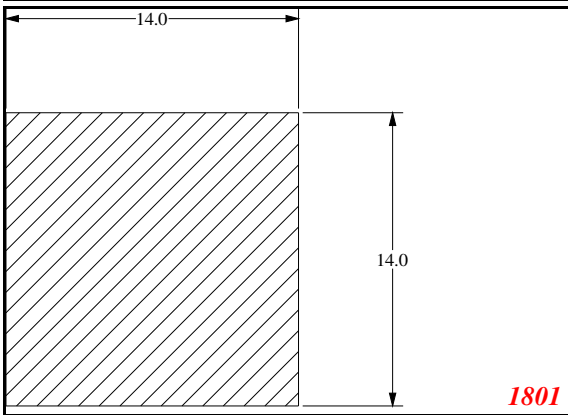

Square

Contact Us:

Phone: 317-559-2220
Fax: 317-350-1322
Email: info@exactseal.com
Web: www.exactseal.com

Address:

Exactseal Inc
7601 E 88th Pl.
Building 3B
Indianapolis, IN 46256