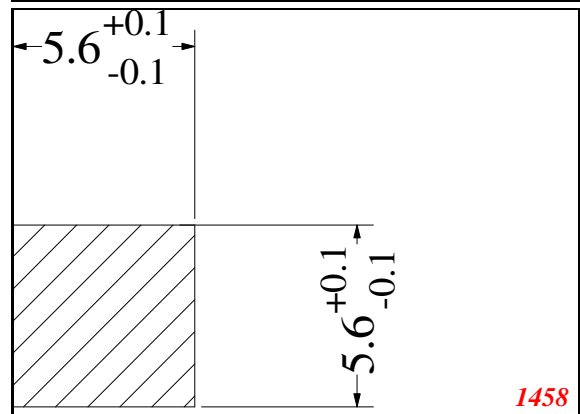

Square

Contact Us:

Phone: 317-559-2220
Fax: 317-350-1322
Email: info@exactseal.com
Web: www.exactseal.com

Address:

Exactseal Inc
7601 E 88th Pl.
Building 3B
Indianapolis, IN 46256