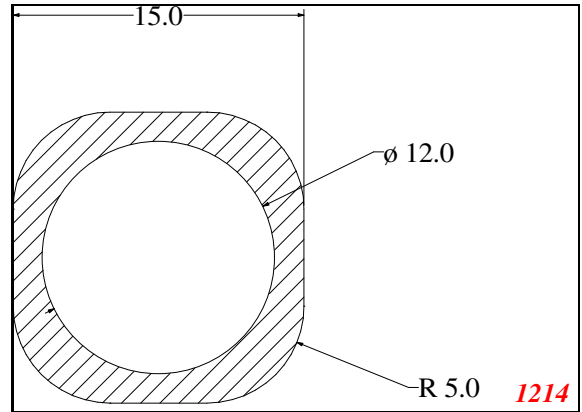

Square

EXACT SEAL

Contact Us:

Phone: 317-559-2220
Fax: 317-350-1322
Email: info@exactseal.com
Web: www.exactseal.com

Address:

Exactseal Inc
7601 E 88th Pl.
Building 3B
Indianapolis, IN 46256

Square

Contact Us: