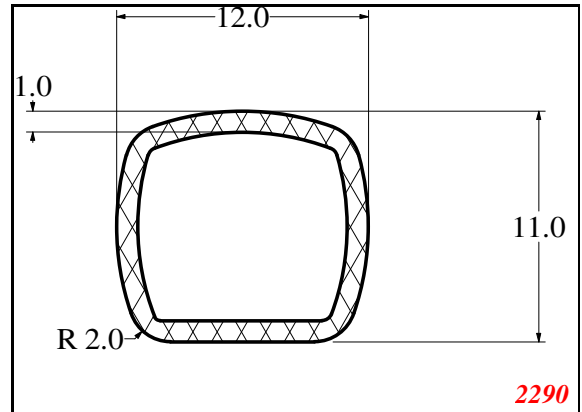

Square

EXACT SEAL

Contact Us:

Phone: 317-559-2220
Fax: 317-350-1322
Email: info@exactseal.com
Web: www.exactseal.com

Address:

Exactseal Inc
7601 E 88th Pl.
Building 3B
Indianapolis, IN 46256

Square

Contact Us: