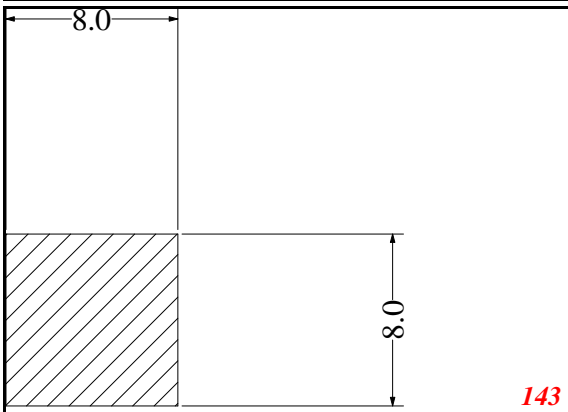

Square

Contact Us:

Phone: 317-559-2220
Fax: 317-350-1322
Email: info@exactseal.com
Web: www.exactseal.com

Address:

Exactseal Inc
7601 E 88th Pl.
Building 3B
Indianapolis, IN 46256