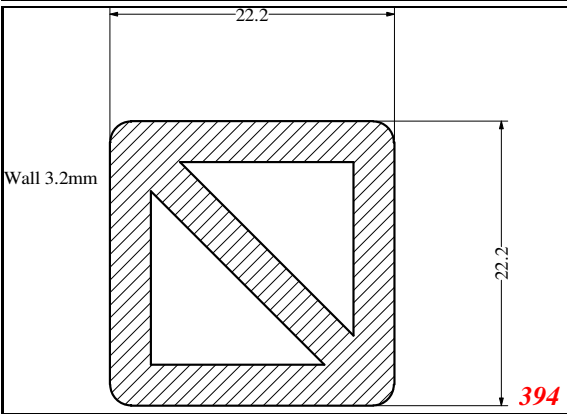

Square

EXACT SEAL

Contact Us:

Phone: 317-559-2220
Fax: 317-350-1322
Email: info@exactseal.com
Web: www.exactseal.com

Address:

Exactseal Inc
7601 E 88th Pl.
Building 3B
Indianapolis, IN 46256

Square

Contact Us: