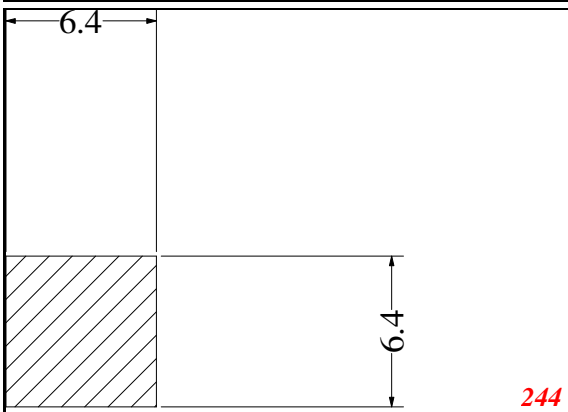

Square

Contact Us:

Phone: 317-559-2220
Fax: 317-350-1322
Email: info@exactseal.com
Web: www.exactseal.com

Address:

Exactseal Inc
7601 E 88th Pl.
Building 3B
Indianapolis, IN 46256