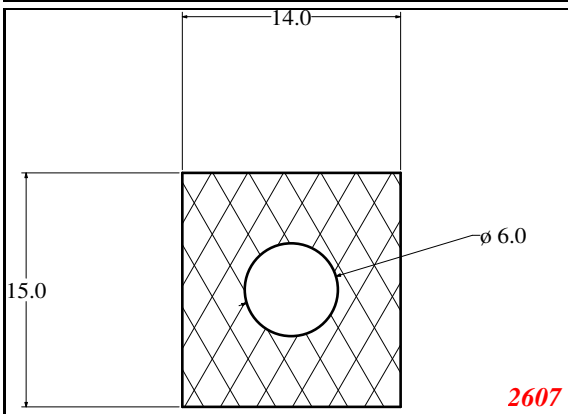

Square

Contact Us:

Phone: 317-559-2220
Fax: 317-350-1322
Email: info@exactseal.com
Web: www.exactseal.com

Address:

Exactseal Inc
7601 E 88th Pl.
Building 3B
Indianapolis, IN 46256