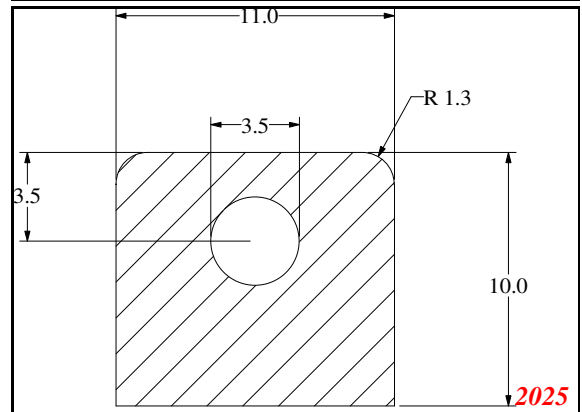

Square

Contact Us:

Phone: 317-559-2220
Fax: 317-350-1322
Email: info@exactseal.com
Web: www.exactseal.com

Address:

Exactseal Inc
7601 E 88th Pl.
Building 3B
Indianapolis, IN 46256