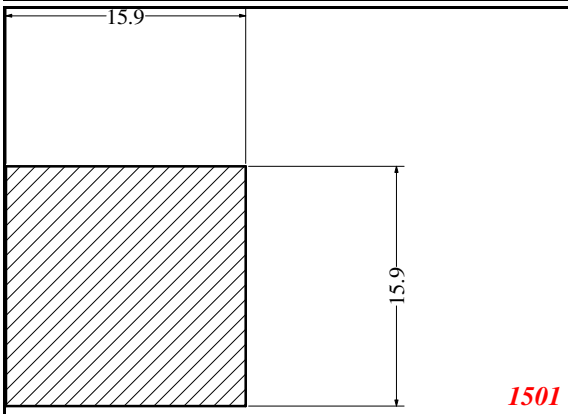

Square

Contact Us:

Phone: 317-559-2220
Fax: 317-350-1322
Email: info@exactseal.com
Web: www.exactseal.com

Address:

Exactseal Inc
7601 E 88th Pl.
Building 3B
Indianapolis, IN 46256