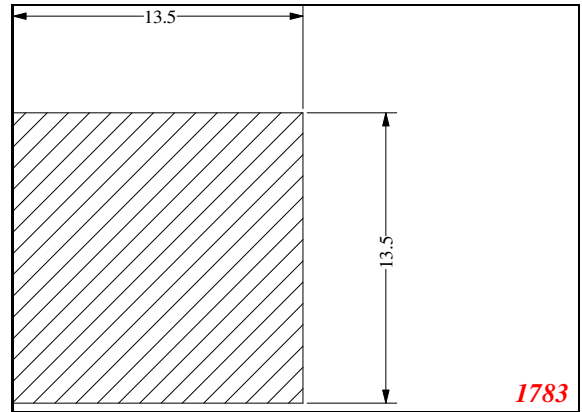

Square

Contact Us:

Phone: 317-559-2220
Fax: 317-350-1322
Email: info@exactseal.com
Web: www.exactseal.com

Address:

Exactseal Inc
7601 E 88th Pl.
Building 3B
Indianapolis, IN 46256