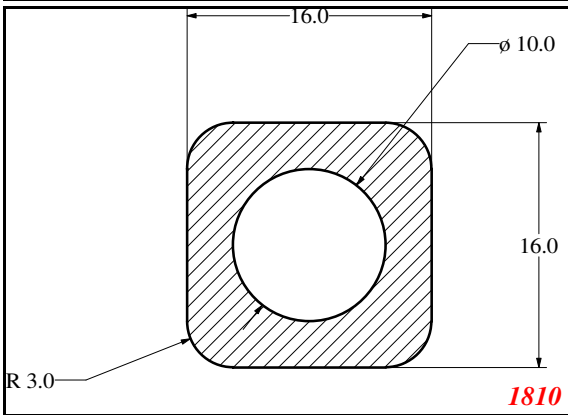

Square

Contact Us:

Phone: 317-559-2220
Fax: 317-350-1322
Email: info@exactseal.com
Web: www.exactseal.com

Address:

Exactseal Inc
7601 E 88th Pl.
Building 3B
Indianapolis, IN 46256