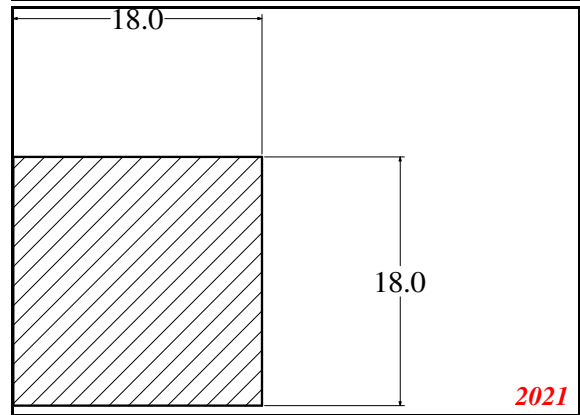

Square

Contact Us:

Phone: 317-559-2220
Fax: 317-350-1322
Email: info@exactseal.com
Web: www.exactseal.com

Address:

Exactseal Inc
7601 E 88th Pl.
Building 3B
Indianapolis, IN 46256