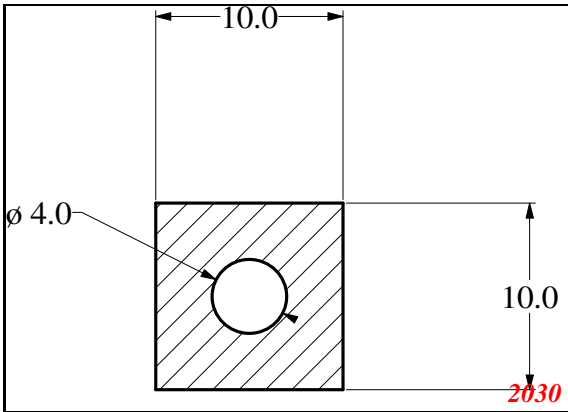

Square

Contact Us:

Phone: 317-559-2220
Fax: 317-350-1322
Email: info@exactseal.com
Web: www.exactseal.com

Address:

Exactseal Inc
7601 E 88th Pl.
Building 3B
Indianapolis, IN 46256