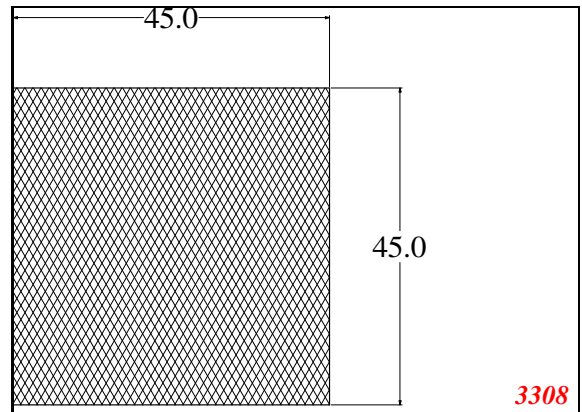

Square

EXACT SEAL

Contact Us:

Phone: 317-559-2220
Fax: 317-350-1322
Email: info@exactseal.com
Web: www.exactseal.com

Address:

Exactseal Inc
7601 E 88th Pl.
Building 3B
Indianapolis, IN 46256

Square

Contact Us: