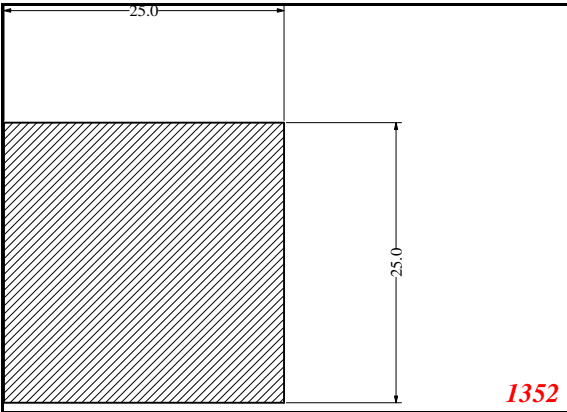

Square

EXACT SEAL

Contact Us:

Phone: 317-559-2220
Fax: 317-350-1322
Email: info@exactseal.com
Web: www.exactseal.com

Address:

Exactseal Inc
7601 E 88th Pl.
Building 3B
Indianapolis, IN 46256

Square

Contact Us: