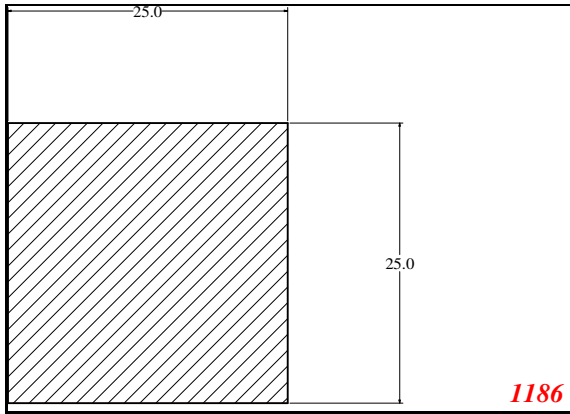

Square

Contact Us:

Phone: 317-559-2220
Fax: 317-350-1322
Email: info@exactseal.com
Web: www.exactseal.com

Address:

Exactseal Inc
7601 E 88th Pl.
Building 3B
Indianapolis, IN 46256

Square

Contact Us:

Phone: 317-559-2220
Fax: 317-350-1322
Email: info@exactseal.com
Web: www.exactseal.com