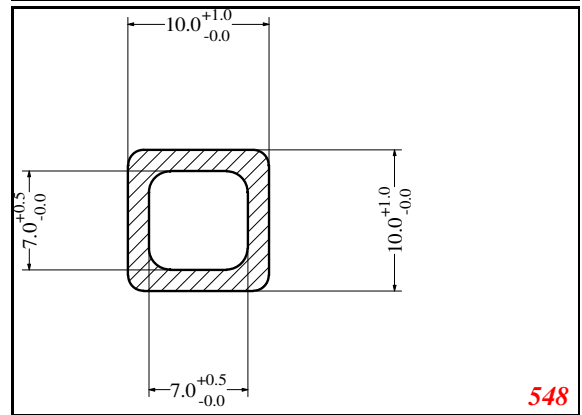

Square

Contact Us:

Phone: 317-559-2220
Fax: 317-350-1322
Email: info@exactseal.com
Web: www.exactseal.com

Address:

Exactseal Inc
7601 E 88th Pl.
Building 3B
Indianapolis, IN 46256