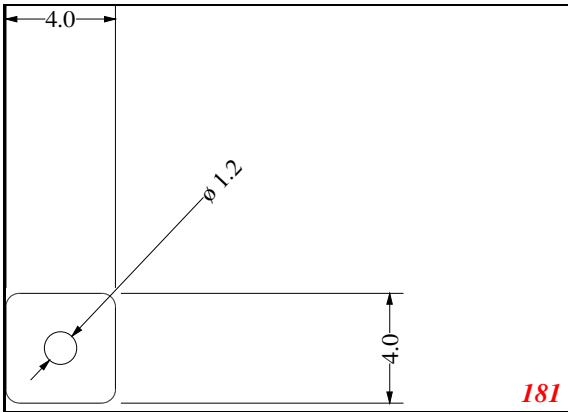

Square

Contact Us:

Phone: 317-559-2220
Fax: 317-350-1322
Email: info@exactseal.com
Web: www.exactseal.com

Address:

Exactseal Inc
7601 E 88th Pl.
Building 3B
Indianapolis, IN 46256