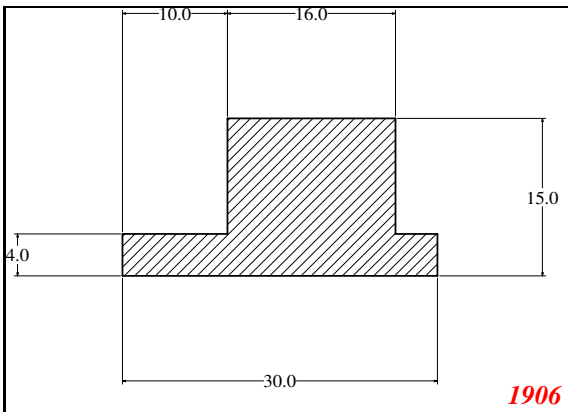

T-Section

Contact Us:

Phone: 317-559-2220
Fax: 317-350-1322
Email: info@exactseal.com
Web: www.exactseal.com

Address:

Exactseal Inc
7601 E 88th Pl.
Building 3B
Indianapolis, IN 46256