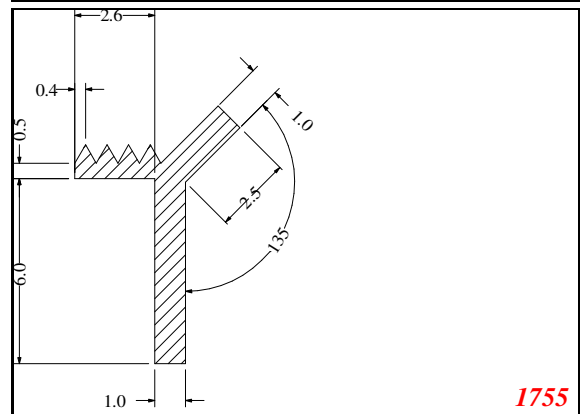

T-Section

Contact Us:

Phone: 317-559-2220
Fax: 317-350-1322
Email: info@exactseal.com
Web: www.exactseal.com

Address:

Exactseal Inc
7601 E 88th Pl.
Building 3B
Indianapolis, IN 46256