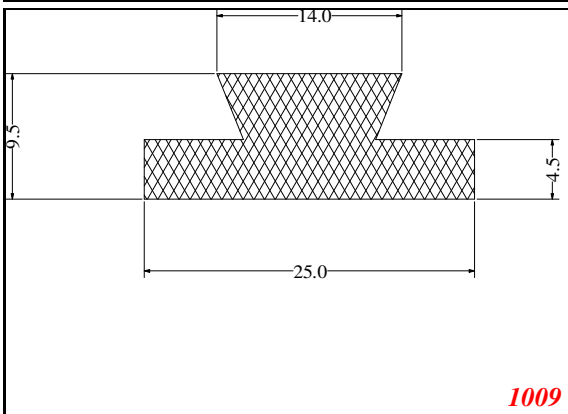

T-Section

Contact Us:

Phone: 317-559-2220
 Fax: 317-350-1322
 Email: info@exactseal.com
 Web: www.exactseal.com

Address:

Exactseal Inc
 7601 E 88th Pl.
 Building 3B
 Indianapolis, IN 46256

T-Section

Contact Us: