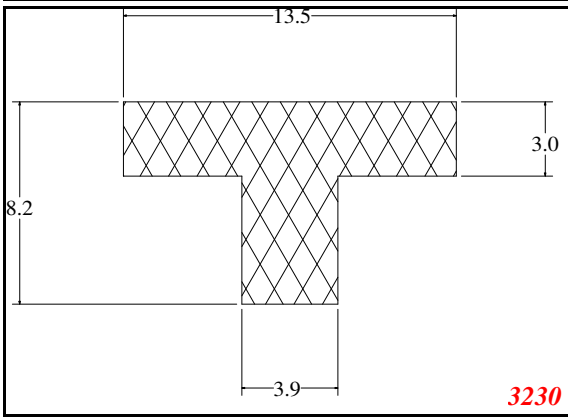

T-Section

Contact Us:

Phone: 317-559-2220
Fax: 317-350-1322
Email: info@exactseal.com
Web: www.exactseal.com

Address:

Exactseal Inc
7601 E 88th Pl.
Building 3B
Indianapolis, IN 46256