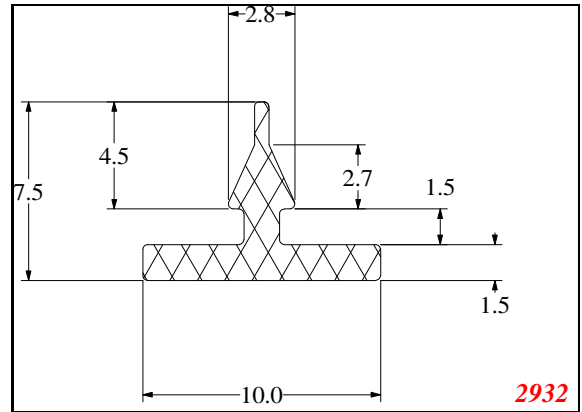

T-Section

Contact Us:

Phone: 317-559-2220
Fax: 317-350-1322
Email: info@exactseal.com
Web: www.exactseal.com

Address:

Exactseal Inc
7601 E 88th Pl.
Building 3B
Indianapolis, IN 46256