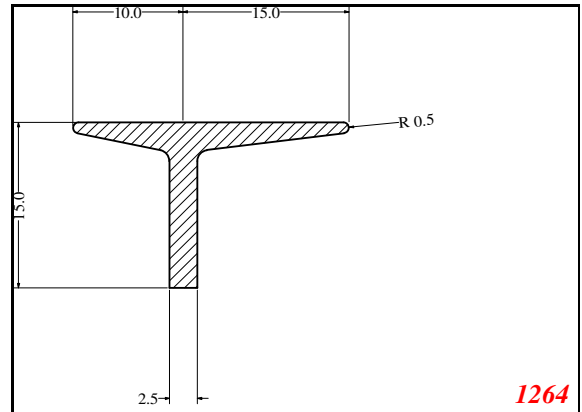

T-Section

Contact Us:

Phone: 317-559-2220
Fax: 317-350-1322
Email: info@exactseal.com
Web: www.exactseal.com

Address:

Exactseal Inc
7601 E 88th Pl.
Building 3B
Indianapolis, IN 46256