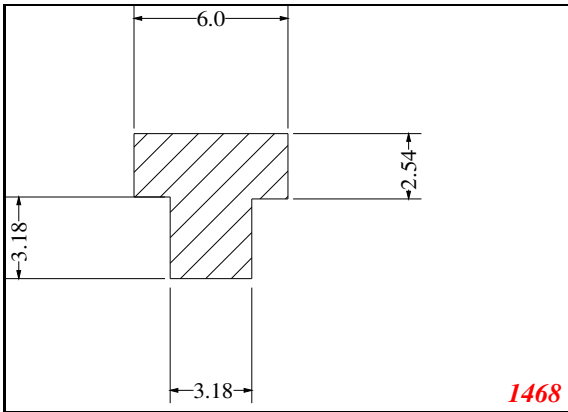

T-Section

Contact Us:

Phone: 317-559-2220
Fax: 317-350-1322
Email: info@exactseal.com
Web: www.exactseal.com

Address:

Exactseal Inc
7601 E 88th Pl.
Building 3B
Indianapolis, IN 46256