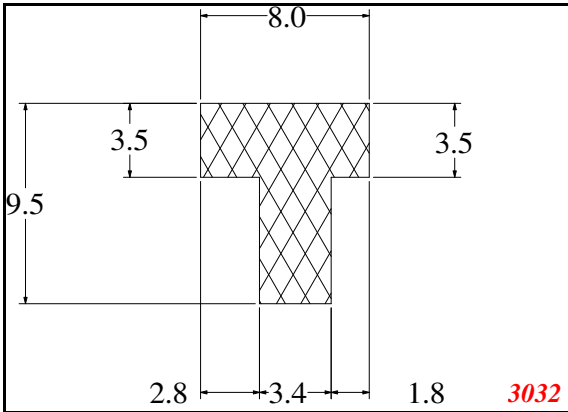

T-Section

Contact Us:

Phone: 317-559-2220
Fax: 317-350-1322
Email: info@exactseal.com
Web: www.exactseal.com

Address:

Exactseal Inc
7601 E 88th Pl.
Building 3B
Indianapolis, IN 46256