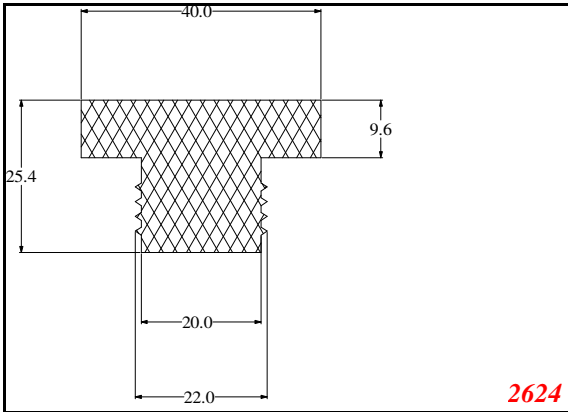

T-Section

Contact Us:

Phone: 317-559-2220
Fax: 317-350-1322
Email: info@exactseal.com
Web: www.exactseal.com

Address:

Exactseal Inc
7601 E 88th Pl.
Building 3B
Indianapolis, IN 46256