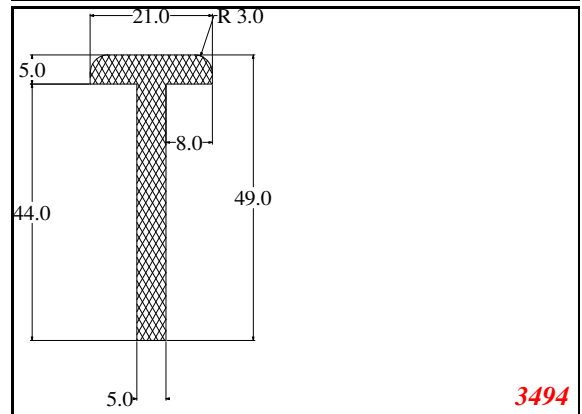

T-Section

Contact Us:

Phone: 317-559-2220
Fax: 317-350-1322
Email: info@exactseal.com
Web: www.exactseal.com

Address:

Exactseal Inc
7601 E 88th Pl.
Building 3B
Indianapolis, IN 46256