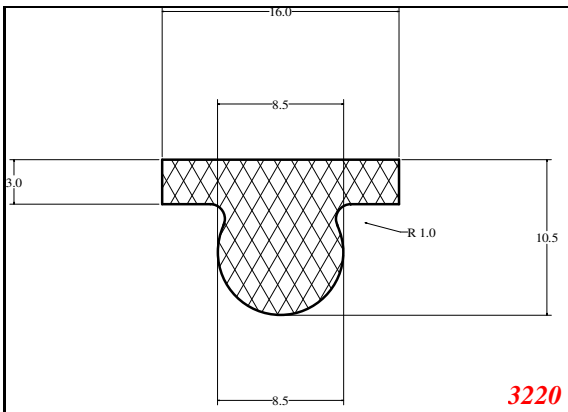

T-Section

Contact Us:

Phone: 317-559-2220
 Fax: 317-350-1322
 Email: info@exactseal.com
 Web: www.exactseal.com

Address:

Exactseal Inc
 7601 E 88th Pl.
 Building 3B
 Indianapolis, IN 46256

T-Section

Contact Us: