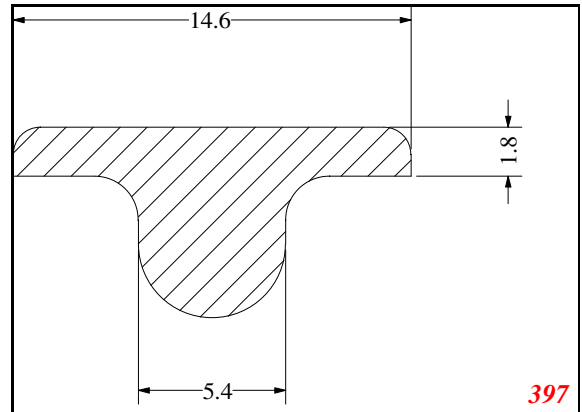

T-Section

EXACT SEAL

Contact Us:

Phone: 317-559-2220
 Fax: 317-350-1322
 Email: info@exactseal.com
 Web: www.exactseal.com

Address:

Exactseal Inc
 7601 E 88th Pl.
 Building 3B
 Indianapolis, IN 46256

T-Section