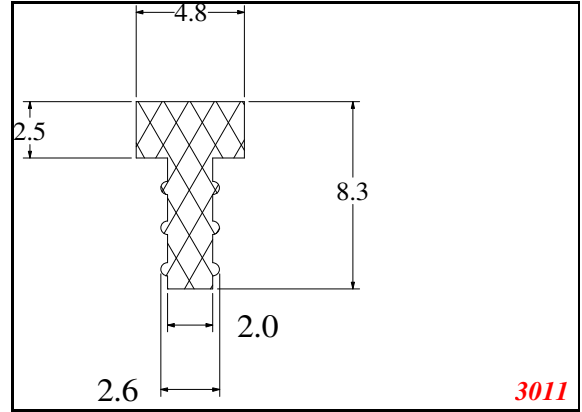

T-Section

Contact Us:

Phone: 317-559-2220
Fax: 317-350-1322
Email: info@exactseal.com
Web: www.exactseal.com

Address:

Exactseal Inc
7601 E 88th Pl.
Building 3B
Indianapolis, IN 46256