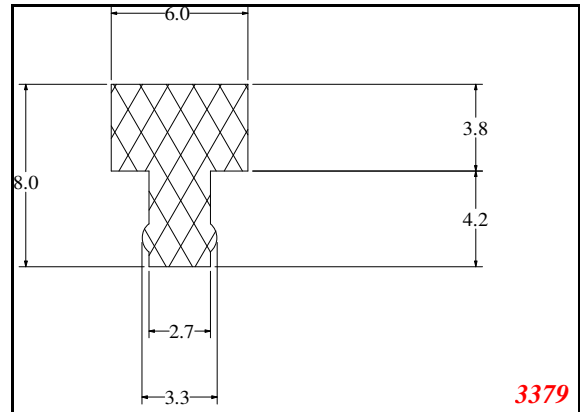

T-Section

Contact Us:

Phone: 317-559-2220
Fax: 317-350-1322
Email: info@exactseal.com
Web: www.exactseal.com

Address:

Exactseal Inc
7601 E 88th Pl.
Building 3B
Indianapolis, IN 46256