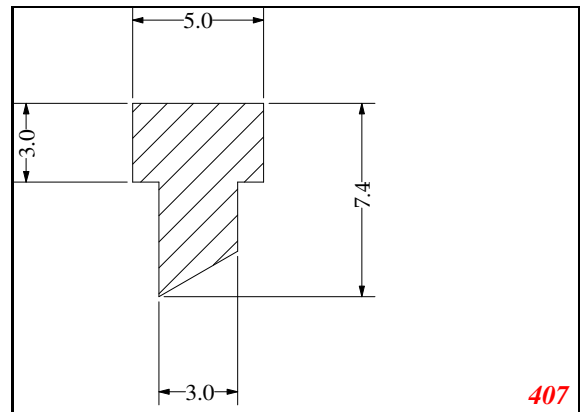

T-Section

Contact Us:

Phone: 317-559-2220
Fax: 317-350-1322
Email: info@exactseal.com
Web: www.exactseal.com

Address:

Exactseal Inc
7601 E 88th Pl.
Building 3B
Indianapolis, IN 46256