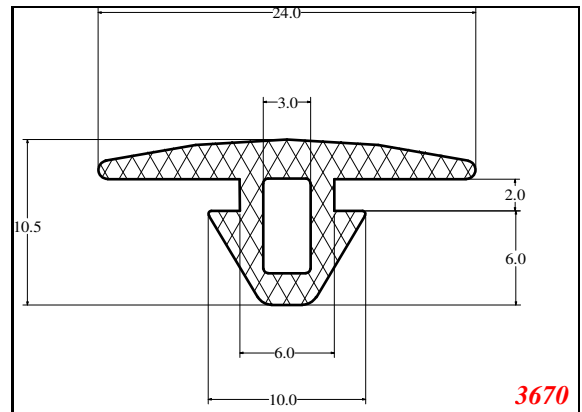

T-Section

Contact Us:

Phone: 317-559-2220
Fax: 317-350-1322
Email: info@exactseal.com
Web: www.exactseal.com

Address:

Exactseal Inc
7601 E 88th Pl.
Building 3B
Indianapolis, IN 46256