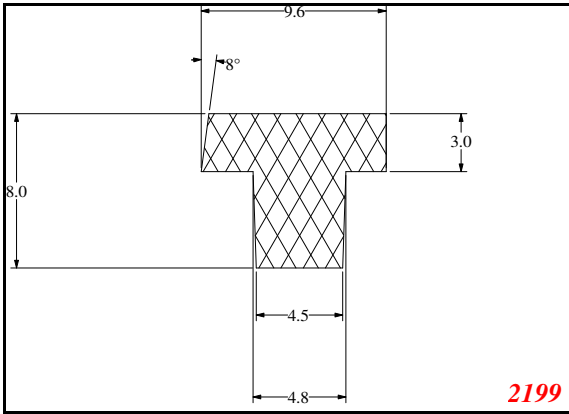

T-Section

Contact Us:

Phone: 317-559-2220
 Fax: 317-350-1322
 Email: info@exactseal.com
 Web: www.exactseal.com

Address:

Exactseal Inc
 7601 E 88th Pl.
 Building 3B
 Indianapolis, IN 46256

T-Section

EXACT SEAL