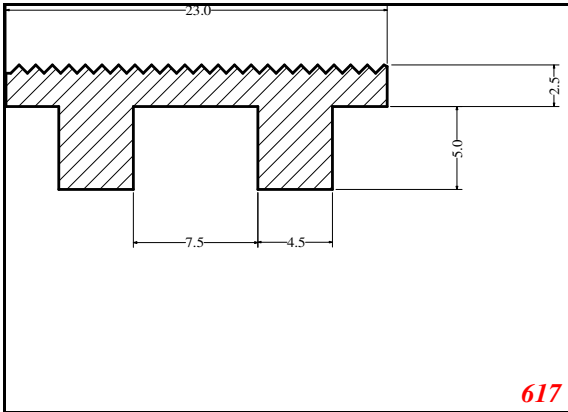

T-Section

EXACT SEAL

Contact Us:

Phone: 317-559-2220
 Fax: 317-350-1322
 Email: info@exactseal.com
 Web: www.exactseal.com

Address:

Exactseal Inc
 7601 E 88th Pl.
 Building 3B
 Indianapolis, IN 46256

T-Section