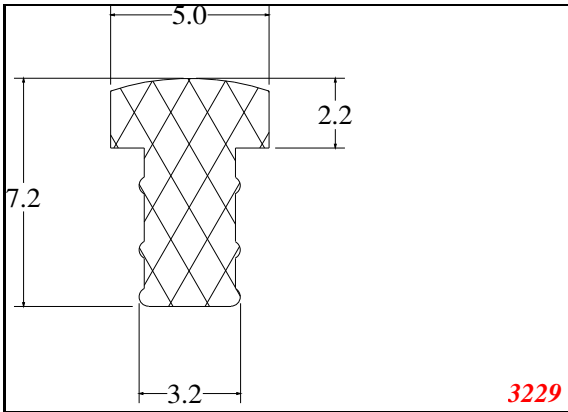

T-Section

EXACT SEAL

Contact Us:

Phone: 317-559-2220
Fax: 317-350-1322
Email: info@exactseal.com
Web: www.exactseal.com

Address:

Exactseal Inc
7601 E 88th Pl.
Building 3B
Indianapolis, IN 46256