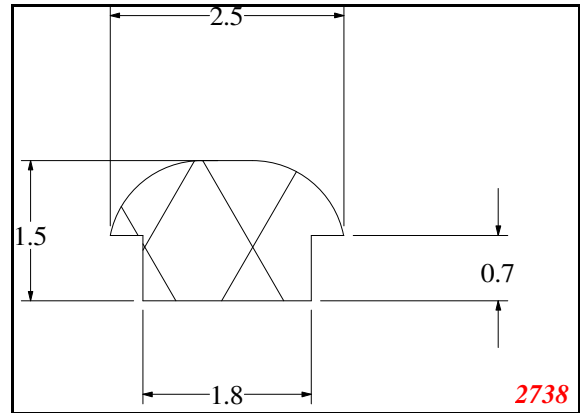

T-Section

Contact Us:

Phone: 317-559-2220
 Fax: 317-350-1322
 Email: info@exactseal.com
 Web: www.exactseal.com

Address:

Exactseal Inc
 7601 E 88th Pl.
 Building 3B
 Indianapolis, IN 46256

T-Section

EXACT SEAL