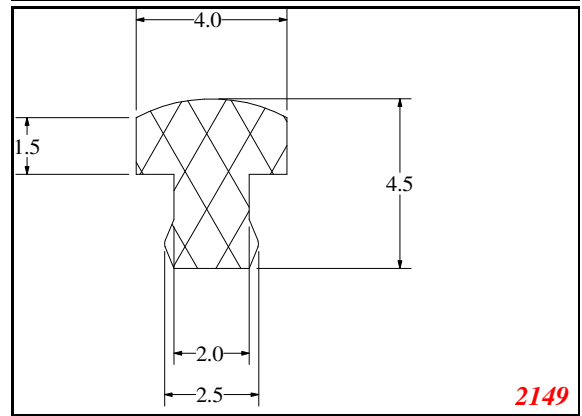

T-Section

Contact Us:

Phone: 317-559-2220
Fax: 317-350-1322
Email: info@exactseal.com
Web: www.exactseal.com

Address:

Exactseal Inc
7601 E 88th Pl.
Building 3B
Indianapolis, IN 46256