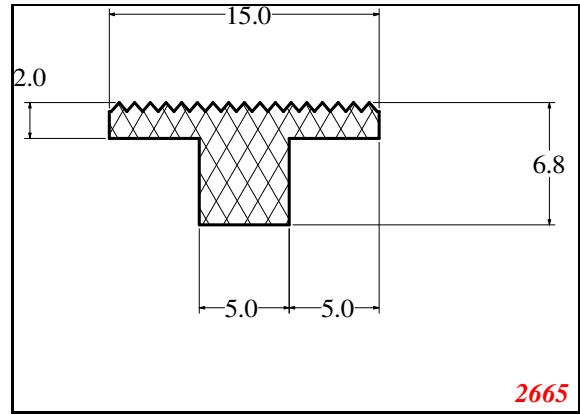

T-Section

Contact Us:

Phone: 317-559-2220
 Fax: 317-350-1322
 Email: info@exactseal.com
 Web: www.exactseal.com

Address:

Exactseal Inc
 7601 E 88th Pl.
 Building 3B
 Indianapolis, IN 46256

T-Section

Contact Us: