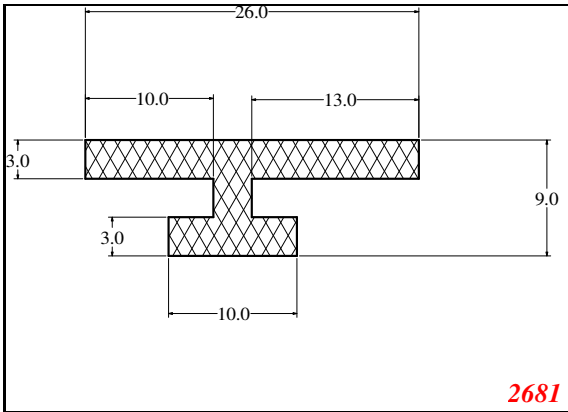

T-Section

Contact Us:

Phone: 317-559-2220
Fax: 317-350-1322
Email: info@exactseal.com
Web: www.exactseal.com

Address:

Exactseal Inc
7601 E 88th Pl.
Building 3B
Indianapolis, IN 46256