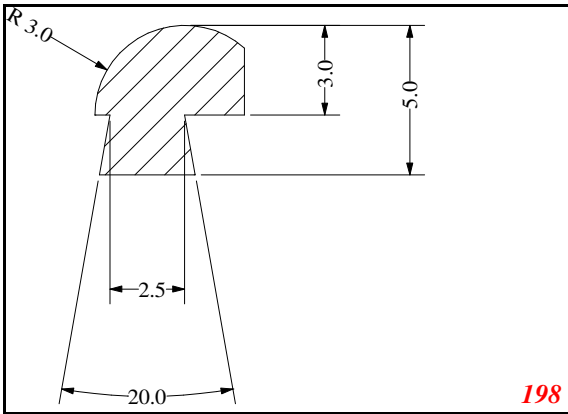

T-Section

Contact Us:

Phone: 317-559-2220
Fax: 317-350-1322
Email: info@exactseal.com
Web: www.exactseal.com

Address:

Exactseal Inc
7601 E 88th Pl.
Building 3B
Indianapolis, IN 46256