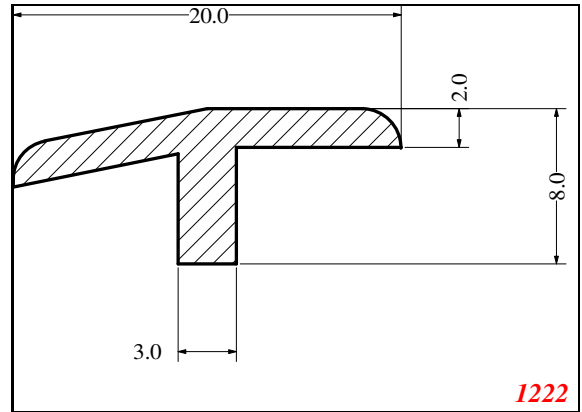

T-Section

Contact Us:

Phone: 317-559-2220
Fax: 317-350-1322
Email: info@exactseal.com
Web: www.exactseal.com

Address:

Exactseal Inc
7601 E 88th Pl.
Building 3B
Indianapolis, IN 46256