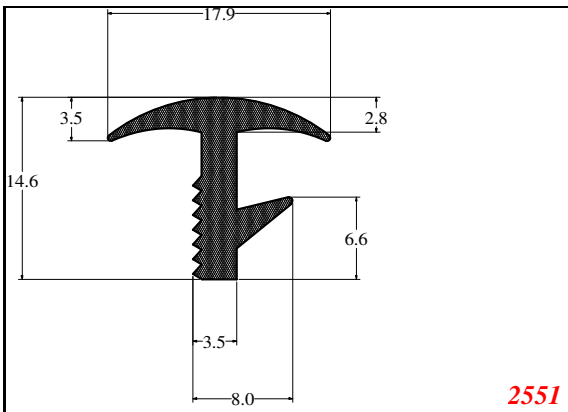

T-Section

Contact Us:

Phone: 317-559-2220
Fax: 317-350-1322
Email: info@exactseal.com
Web: www.exactseal.com

Address:

Exactseal Inc
7601 E 88th Pl.
Building 3B
Indianapolis, IN 46256