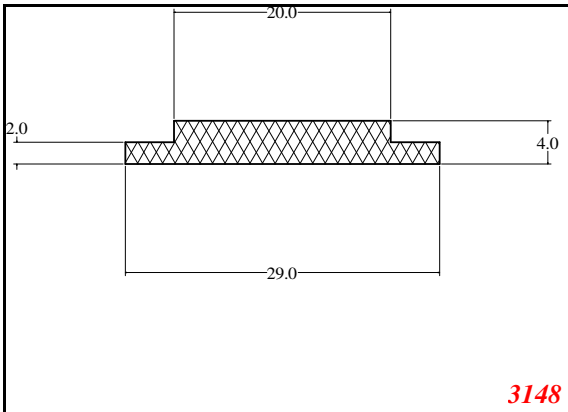

T-Section

Contact Us:

Phone: 317-559-2220
Fax: 317-350-1322
Email: info@exactseal.com
Web: www.exactseal.com

Address:

Exactseal Inc
7601 E 88th Pl.
Building 3B
Indianapolis, IN 46256