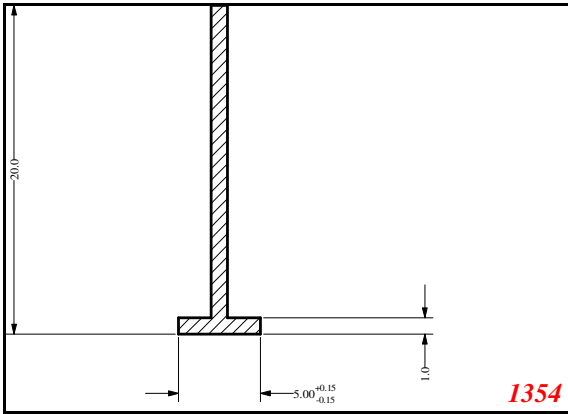

T-Section

Contact Us:

Phone: 317-559-2220
Fax: 317-350-1322
Email: info@exactseal.com
Web: www.exactseal.com

Address:

Exactseal Inc
7601 E 88th Pl.
Building 3B
Indianapolis, IN 46256