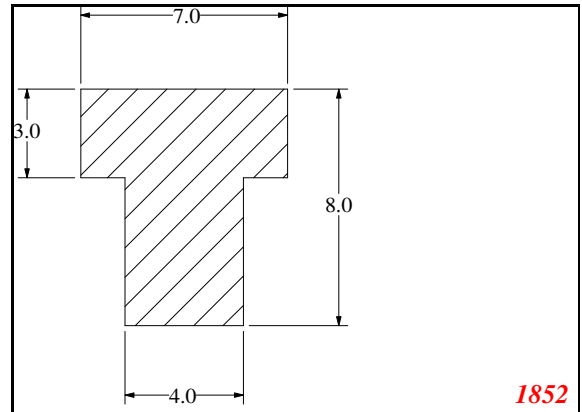

T-Section

Contact Us:

Phone: 317-559-2220
Fax: 317-350-1322
Email: info@exactseal.com
Web: www.exactseal.com

Address:

Exactseal Inc
7601 E 88th Pl.
Building 3B
Indianapolis, IN 46256