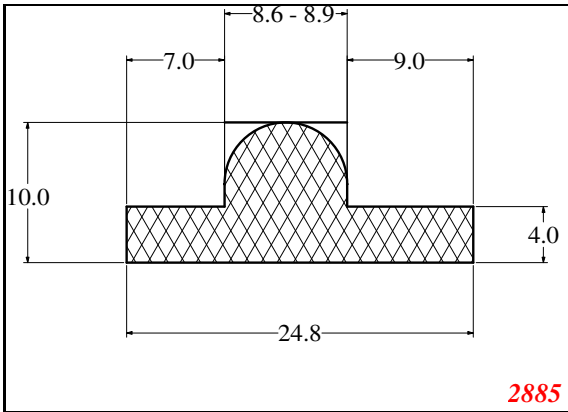

T-Section

Contact Us:

Phone: 317-559-2220
Fax: 317-350-1322
Email: info@exactseal.com
Web: www.exactseal.com

Address:

Exactseal Inc
7601 E 88th Pl.
Building 3B
Indianapolis, IN 46256