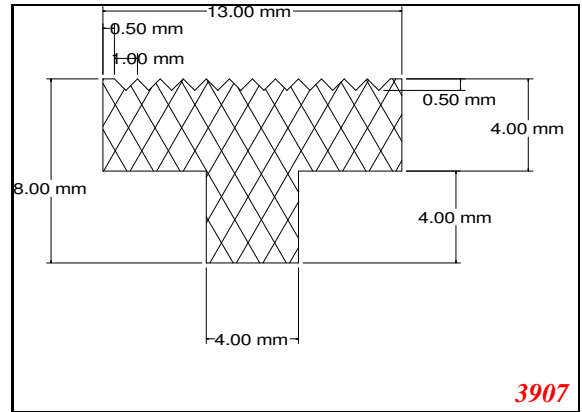

T-Section

Contact Us:

Phone: 317-559-2220
Fax: 317-350-1322
Email: info@exactseal.com
Web: www.exactseal.com

Address:

Exactseal Inc
7601 E 88th Pl.
Building 3B
Indianapolis, IN 46256