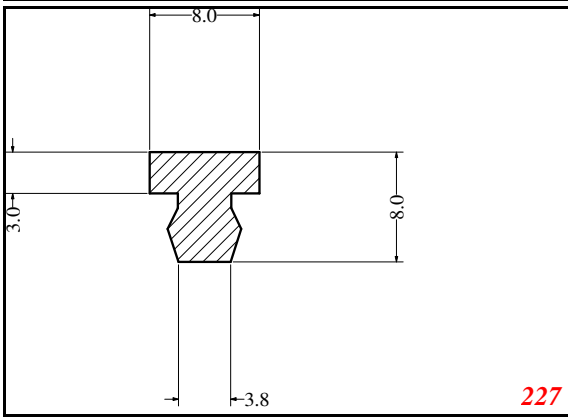

T-Section

Contact Us:

Phone: 317-559-2220
 Fax: 317-350-1322
 Email: info@exactseal.com
 Web: www.exactseal.com

Address:

Exactseal Inc
 7601 E 88th Pl.
 Building 3B
 Indianapolis, IN 46256

T-Section

Contact Us: