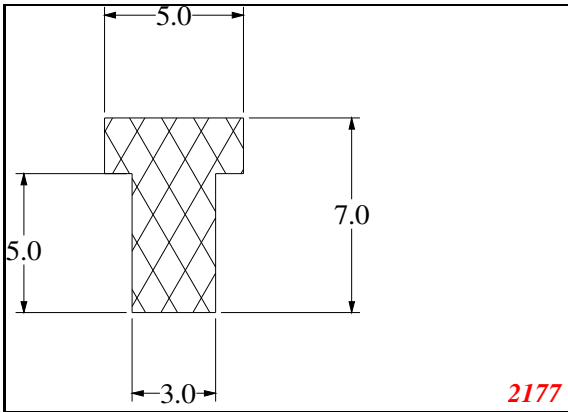

T-Section

Contact Us:

Phone: 317-559-2220
 Fax: 317-350-1322
 Email: info@exactseal.com
 Web: www.exactseal.com

Address:

Exactseal Inc
 7601 E 88th Pl.
 Building 3B
 Indianapolis, IN 46256

T-Section

EXACT SEAL