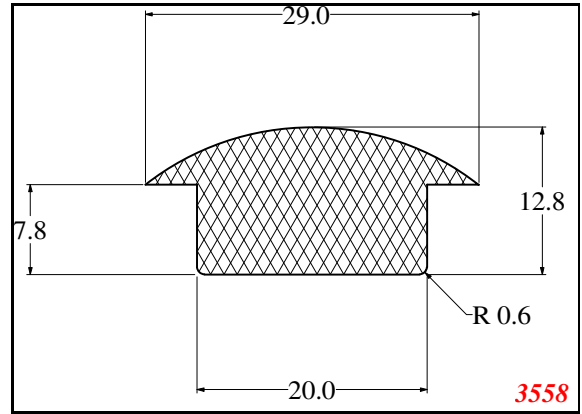

T-Section

Contact Us:

Phone: 317-559-2220
Fax: 317-350-1322
Email: info@exactseal.com
Web: www.exactseal.com

Address:

Exactseal Inc
7601 E 88th Pl.
Building 3B
Indianapolis, IN 46256