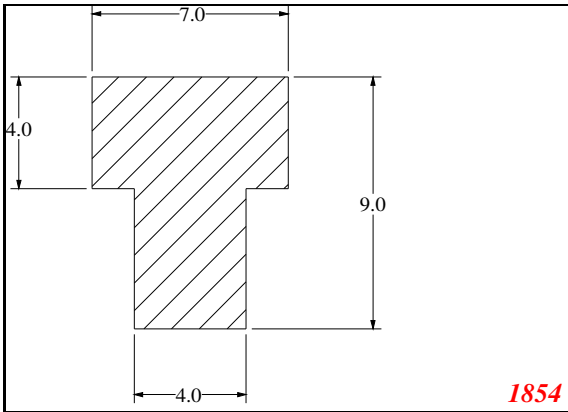

T-Section

Contact Us:

Phone: 317-559-2220
Fax: 317-350-1322
Email: info@exactseal.com
Web: www.exactseal.com

Address:

Exactseal Inc
7601 E 88th Pl.
Building 3B
Indianapolis, IN 46256