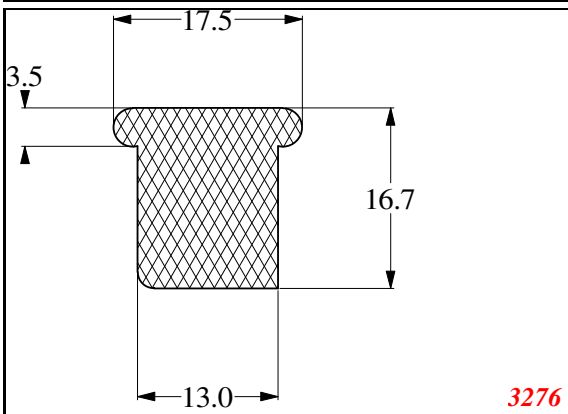

T-Section

Contact Us:

Phone: 317-559-2220
Fax: 317-350-1322
Email: info@exactseal.com
Web: www.exactseal.com

Address:

Exactseal Inc
7601 E 88th Pl.
Building 3B
Indianapolis, IN 46256