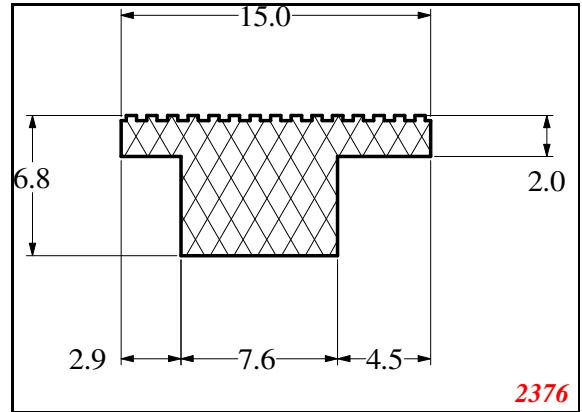

T-Section

EXACT SEAL

Contact Us:

Phone: 317-559-2220
Fax: 317-350-1322
Email: info@exactseal.com
Web: www.exactseal.com

Address:

Exactseal Inc
7601 E 88th Pl.
Building 3B
Indianapolis, IN 46256