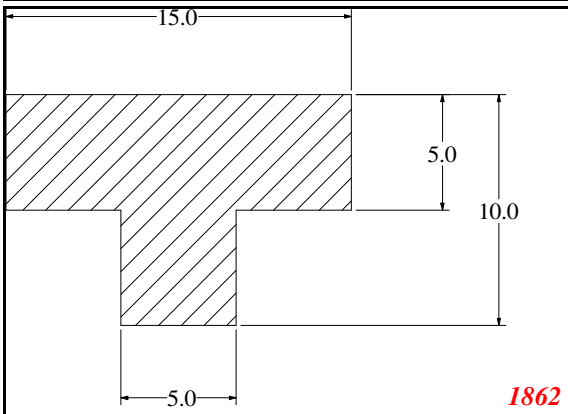

T-Section

Contact Us:

Phone: 317-559-2220
Fax: 317-350-1322
Email: info@exactseal.com
Web: www.exactseal.com

Address:

Exactseal Inc
7601 E 88th Pl.
Building 3B
Indianapolis, IN 46256