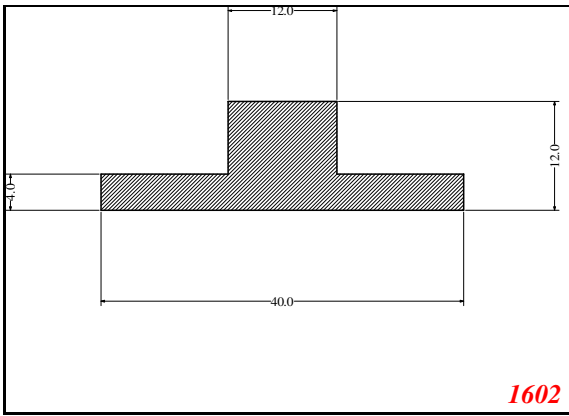

T-Section

Contact Us:

Phone: 317-559-2220
 Fax: 317-350-1322
 Email: info@exactseal.com
 Web: www.exactseal.com

Address:

Exactseal Inc
 7601 E 88th Pl.
 Building 3B
 Indianapolis, IN 46256

T-Section

EXACT SEAL