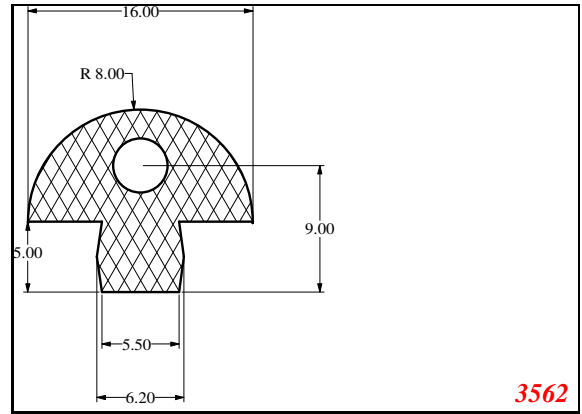

T-Section

Contact Us:

Phone: 317-559-2220
Fax: 317-350-1322
Email: info@exactseal.com
Web: www.exactseal.com

Address:

Exactseal Inc
7601 E 88th Pl.
Building 3B
Indianapolis, IN 46256