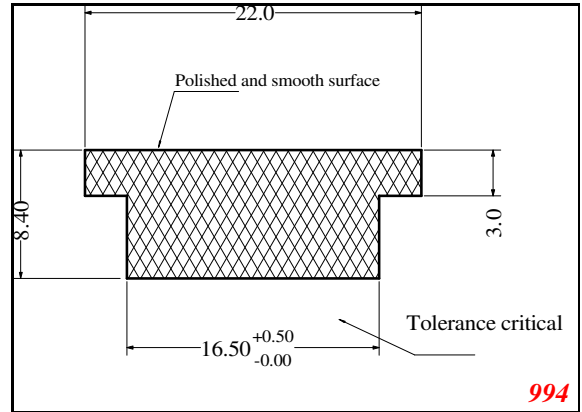

T-Section

Contact Us:

Phone: 317-559-2220
Fax: 317-350-1322
Email: info@exactseal.com
Web: www.exactseal.com

Address:

Exactseal Inc
7601 E 88th Pl.
Building 3B
Indianapolis, IN 46256