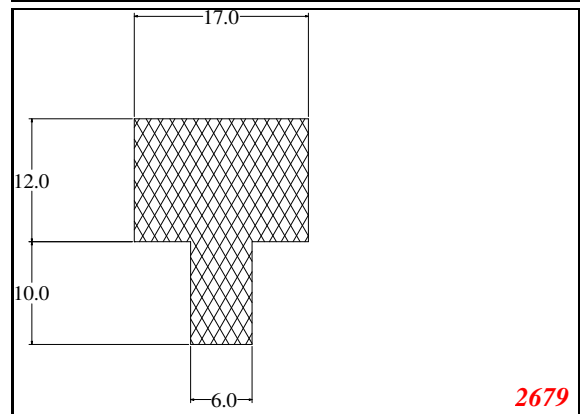

T-Section

Contact Us:

Phone: 317-559-2220
 Fax: 317-350-1322
 Email: info@exactseal.com
 Web: www.exactseal.com

Address:

Exactseal Inc
 7601 E 88th Pl.
 Building 3B
 Indianapolis, IN 46256

T-Section

Contact Us: