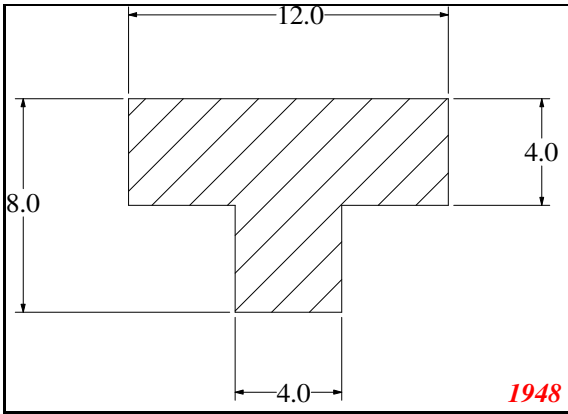

T-Section

Contact Us:

Phone: 317-559-2220
Fax: 317-350-1322
Email: info@exactseal.com
Web: www.exactseal.com

Address:

Exactseal Inc
7601 E 88th Pl.
Building 3B
Indianapolis, IN 46256