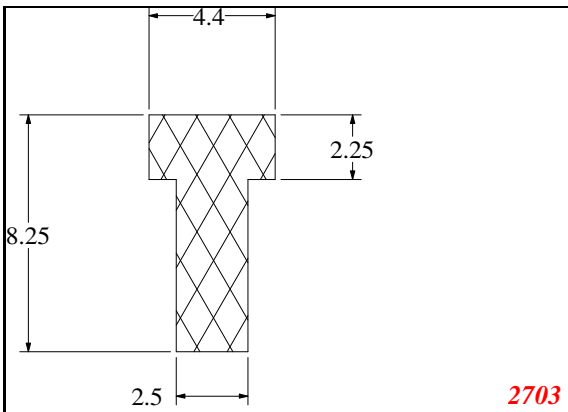

T-Section

EXACT SEAL

Contact Us:

Phone: 317-559-2220
 Fax: 317-350-1322
 Email: info@exactseal.com
 Web: www.exactseal.com

Address:

Exactseal Inc
 7601 E 88th Pl.
 Building 3B
 Indianapolis, IN 46256

T-Section