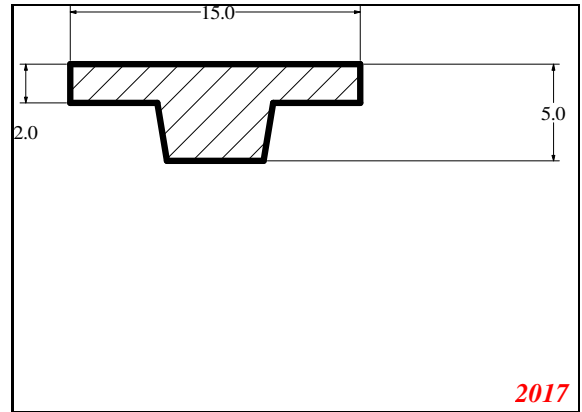

T-Section

Contact Us:

Phone: 317-559-2220
Fax: 317-350-1322
Email: info@exactseal.com
Web: www.exactseal.com

Address:

Exactseal Inc
7601 E 88th Pl.
Building 3B
Indianapolis, IN 46256