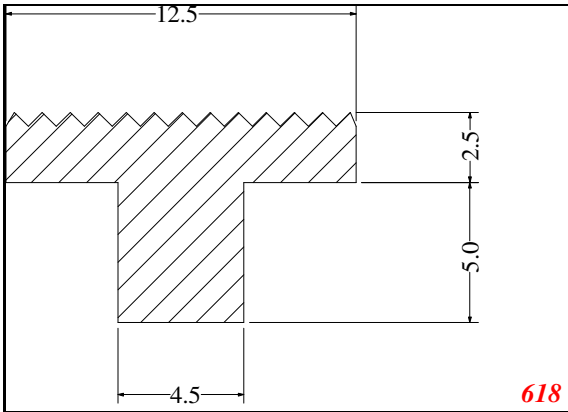

T-Section

EXACT SEAL

Contact Us:

Phone: 317-559-2220
 Fax: 317-350-1322
 Email: info@exactseal.com
 Web: www.exactseal.com

Address:

Exactseal Inc
 7601 E 88th Pl.
 Building 3B
 Indianapolis, IN 46256

T-Section