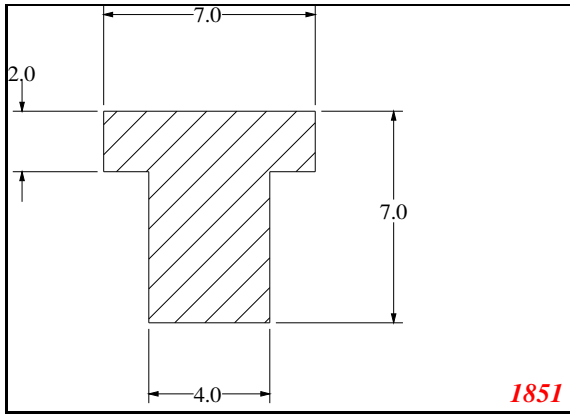

T-Section

Contact Us:

Phone: 317-559-2220
 Fax: 317-350-1322
 Email: info@exactseal.com
 Web: www.exactseal.com

Address:

Exactseal Inc
 7601 E 88th Pl.
 Building 3B
 Indianapolis, IN 46256

T-Section

Contact Us: