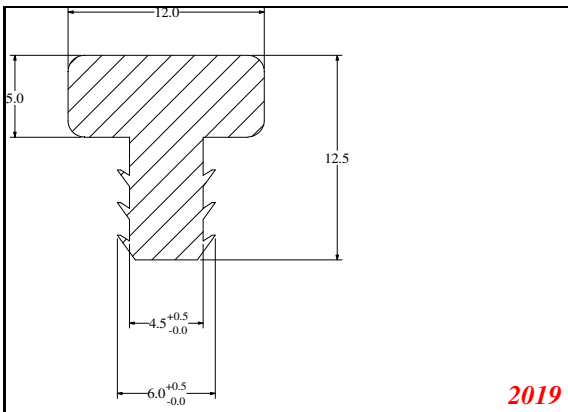

T-Section

Contact Us:

Phone: 317-559-2220
Fax: 317-350-1322
Email: info@exactseal.com
Web: www.exactseal.com

Address:

Exactseal Inc
7601 E 88th Pl.
Building 3B
Indianapolis, IN 46256