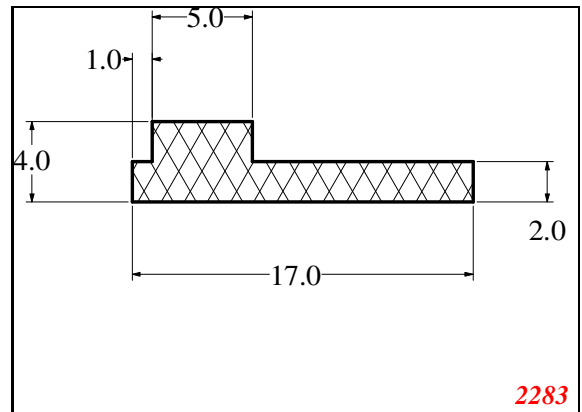

T-Section

Contact Us:

Phone: 317-559-2220
Fax: 317-350-1322
Email: info@exactseal.com
Web: www.exactseal.com

Address:

Exactseal Inc
7601 E 88th Pl.
Building 3B
Indianapolis, IN 46256