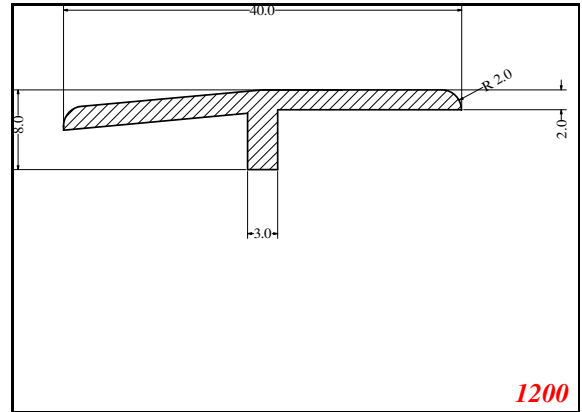

T-Section

EXACT SEAL

Contact Us:

Phone: 317-559-2220
 Fax: 317-350-1322
 Email: info@exactseal.com
 Web: www.exactseal.com

Address:

Exactseal Inc
 7601 E 88th Pl.
 Building 3B
 Indianapolis, IN 46256

T-Section