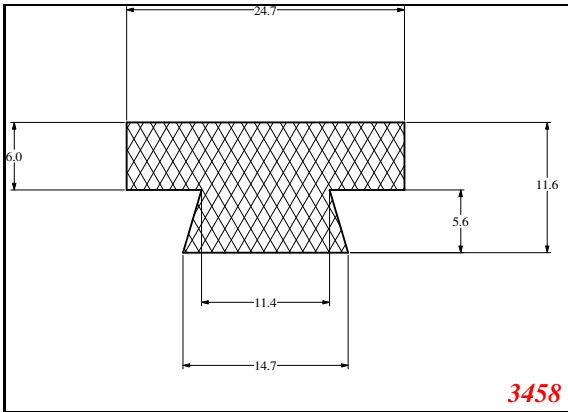

T-Section

Contact Us:

Phone: 317-559-2220
 Fax: 317-350-1322
 Email: info@exactseal.com
 Web: www.exactseal.com

Address:

Exactseal Inc
 7601 E 88th Pl.
 Building 3B
 Indianapolis, IN 46256

T-Section

Contact Us: