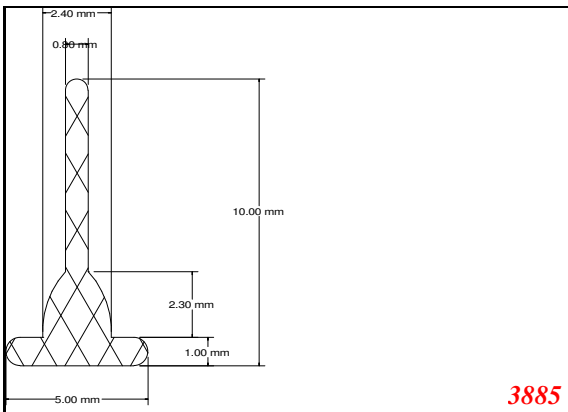

T-Section

Contact Us:

Phone: 317-559-2220
Fax: 317-350-1322
Email: info@exactseal.com
Web: www.exactseal.com

Address:

Exactseal Inc
7601 E 88th Pl.
Building 3B
Indianapolis, IN 46256