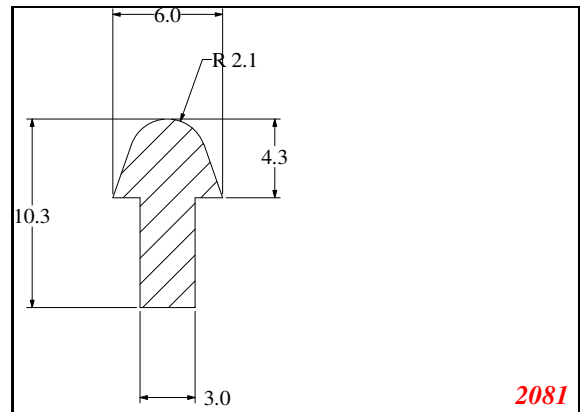

T-Section

Contact Us:

Phone: 317-559-2220
Fax: 317-350-1322
Email: info@exactseal.com
Web: www.exactseal.com

Address:

Exactseal Inc
7601 E 88th Pl.
Building 3B
Indianapolis, IN 46256