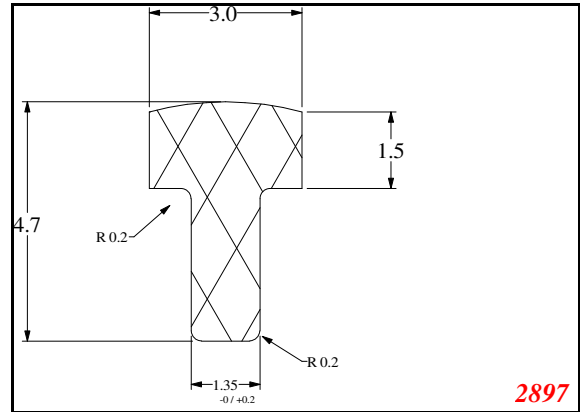

T-Section

Contact Us:

Phone: 317-559-2220
Fax: 317-350-1322
Email: info@exactseal.com
Web: www.exactseal.com

Address:

Exactseal Inc
7601 E 88th Pl.
Building 3B
Indianapolis, IN 46256