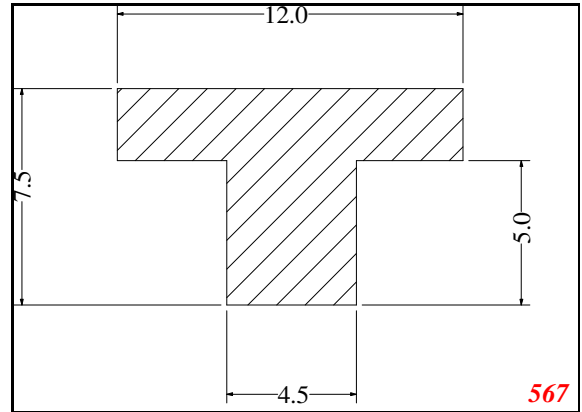

T-Section

Contact Us:

Phone: 317-559-2220
Fax: 317-350-1322
Email: info@exactseal.com
Web: www.exactseal.com

Address:

Exactseal Inc
7601 E 88th Pl.
Building 3B
Indianapolis, IN 46256