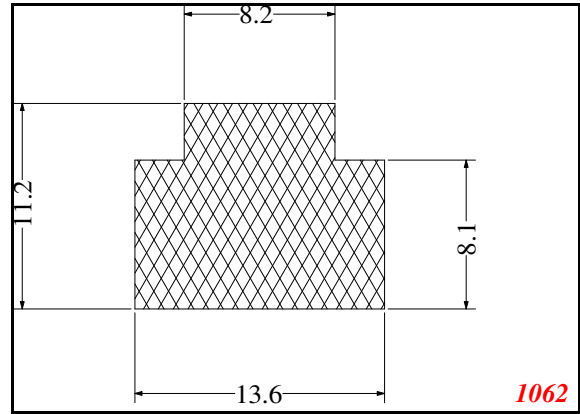

T-Section

Contact Us:

Phone: 317-559-2220
 Fax: 317-350-1322
 Email: info@exactseal.com
 Web: www.exactseal.com

Address:

Exactseal Inc
 7601 E 88th Pl.
 Building 3B
 Indianapolis, IN 46256

T-Section

EXACT SEAL