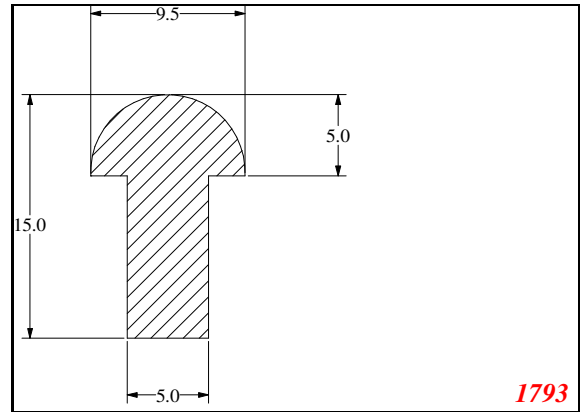

T-Section

Contact Us:

Phone: 317-559-2220
Fax: 317-350-1322
Email: info@exactseal.com
Web: www.exactseal.com

Address:

Exactseal Inc
7601 E 88th Pl.
Building 3B
Indianapolis, IN 46256