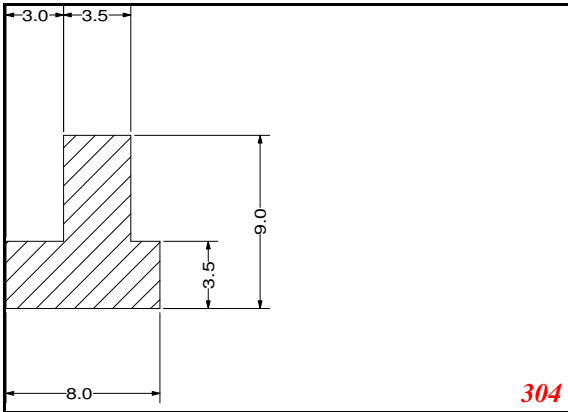

T-Section

Contact Us:

Phone: 317-559-2220
Fax: 317-350-1322
Email: info@exactseal.com
Web: www.exactseal.com

Address:

Exactseal Inc
7601 E 88th Pl.
Building 3B
Indianapolis, IN 46256