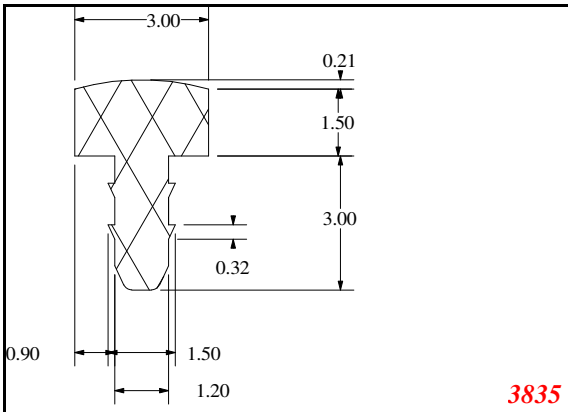

T-Section

Contact Us:

Phone: 317-559-2220
Fax: 317-350-1322
Email: info@exactseal.com
Web: www.exactseal.com

Address:

Exactseal Inc
7601 E 88th Pl.
Building 3B
Indianapolis, IN 46256