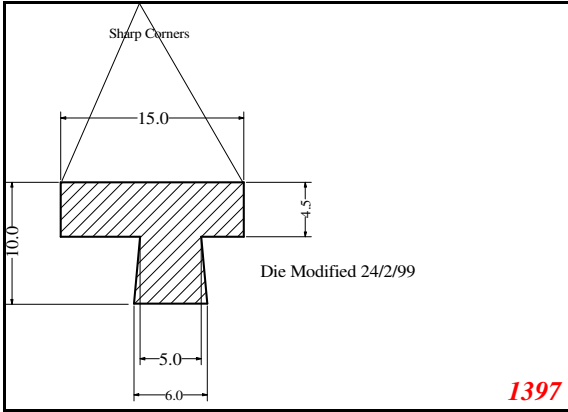

T-Section

Contact Us:

Phone: 317-559-2220
Fax: 317-350-1322
Email: info@exactseal.com
Web: www.exactseal.com

Address:

Exactseal Inc
7601 E 88th Pl.
Building 3B
Indianapolis, IN 46256