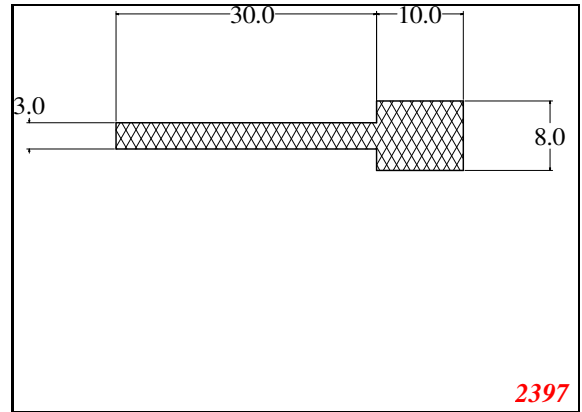

T-Section

Contact Us:

Phone: 317-559-2220
Fax: 317-350-1322
Email: info@exactseal.com
Web: www.exactseal.com

Address:

Exactseal Inc
7601 E 88th Pl.
Building 3B
Indianapolis, IN 46256