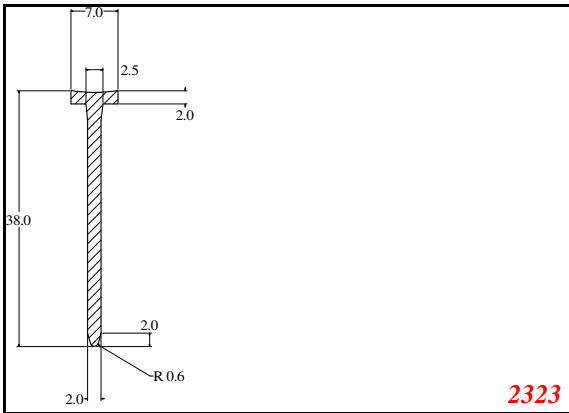

T-Section

Contact Us:

Phone: 317-559-2220
 Fax: 317-350-1322
 Email: info@exactseal.com
 Web: www.exactseal.com

Address:

Exactseal Inc
 7601 E 88th Pl.
 Building 3B
 Indianapolis, IN 46256

T-Section

EXACT SEAL