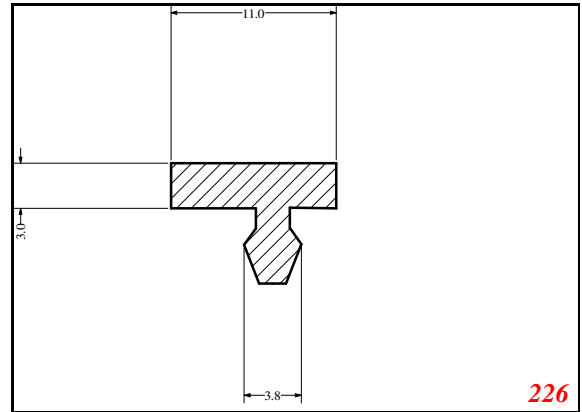

T-Section

Contact Us:

Phone: 317-559-2220
Fax: 317-350-1322
Email: info@exactseal.com
Web: www.exactseal.com

Address:

Exactseal Inc
7601 E 88th Pl.
Building 3B
Indianapolis, IN 46256