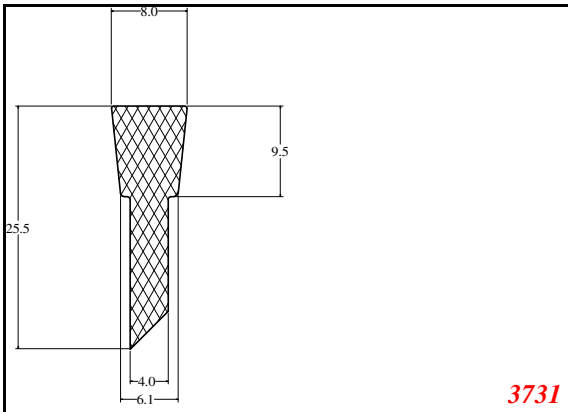

T-Section

EXACT SEAL

Contact Us:

Phone: 317-559-2220
Fax: 317-350-1322
Email: info@exactseal.com
Web: www.exactseal.com

Address:

Exactseal Inc
7601 E 88th Pl.
Building 3B
Indianapolis, IN 46256