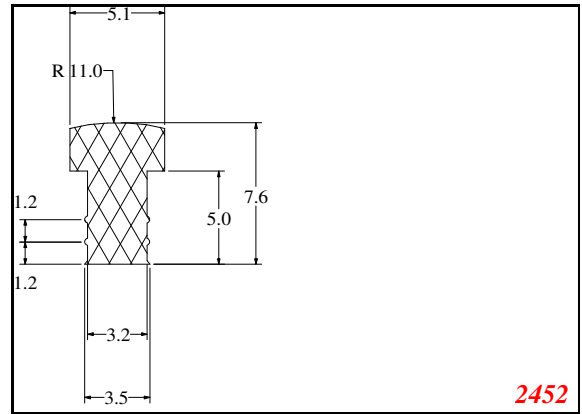

T-Section

Contact Us:

Phone: 317-559-2220
Fax: 317-350-1322
Email: info@exactseal.com
Web: www.exactseal.com

Address:

Exactseal Inc
7601 E 88th Pl.
Building 3B
Indianapolis, IN 46256