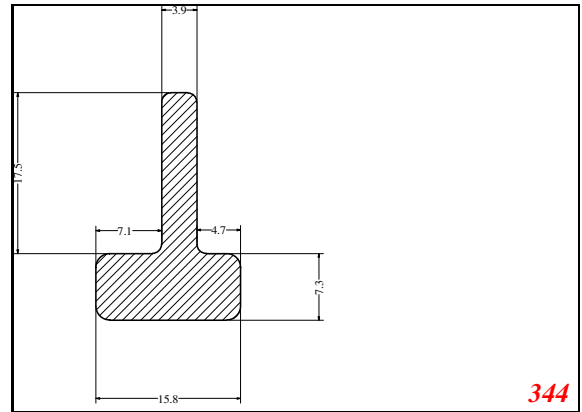

T-Section

Contact Us:

Phone: 317-559-2220
Fax: 317-350-1322
Email: info@exactseal.com
Web: www.exactseal.com

Address:

Exactseal Inc
7601 E 88th Pl.
Building 3B
Indianapolis, IN 46256