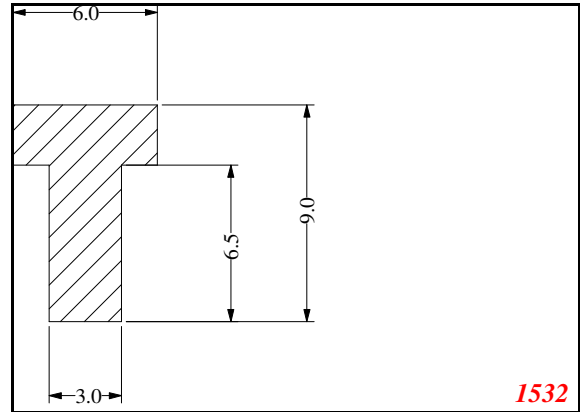

T-Section

Contact Us:

Phone: 317-559-2220
Fax: 317-350-1322
Email: info@exactseal.com
Web: www.exactseal.com

Address:

Exactseal Inc
7601 E 88th Pl.
Building 3B
Indianapolis, IN 46256