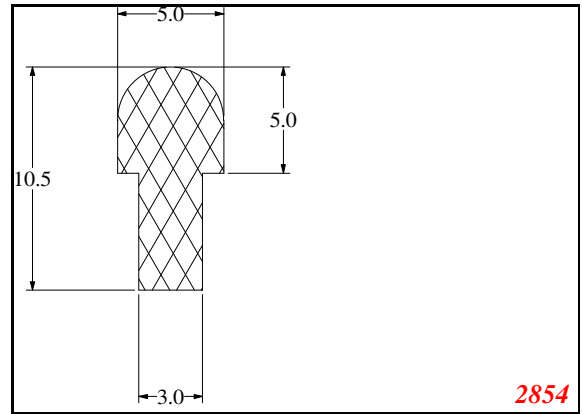

T-Section

Contact Us:

Phone: 317-559-2220
Fax: 317-350-1322
Email: info@exactseal.com
Web: www.exactseal.com

Address:

Exactseal Inc
7601 E 88th Pl.
Building 3B
Indianapolis, IN 46256