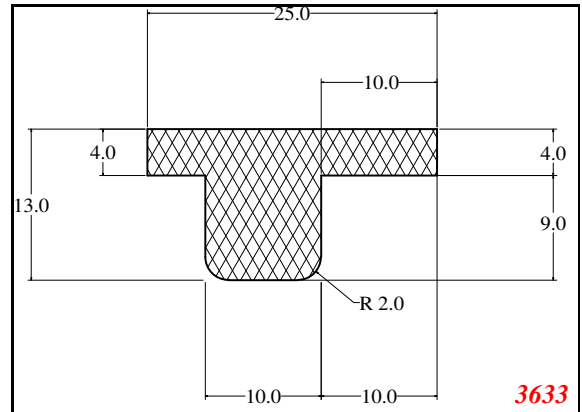

T-Section

Contact Us:

Phone: 317-559-2220
Fax: 317-350-1322
Email: info@exactseal.com
Web: www.exactseal.com

Address:

Exactseal Inc
7601 E 88th Pl.
Building 3B
Indianapolis, IN 46256