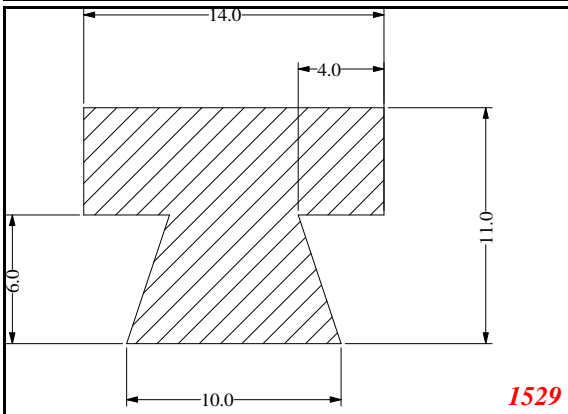

T-Section

Contact Us:

Phone: 317-559-2220
 Fax: 317-350-1322
 Email: info@exactseal.com
 Web: www.exactseal.com

Address:

Exactseal Inc
 7601 E 88th Pl.
 Building 3B
 Indianapolis, IN 46256

T-Section

Contact Us: