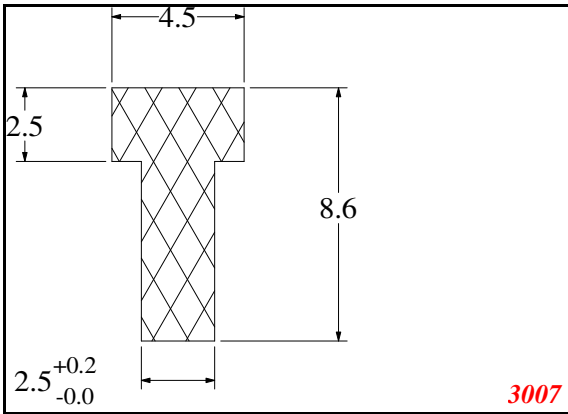

T-Section

Contact Us:

Phone: 317-559-2220
Fax: 317-350-1322
Email: info@exactseal.com
Web: www.exactseal.com

Address:

Exactseal Inc
7601 E 88th Pl.
Building 3B
Indianapolis, IN 46256