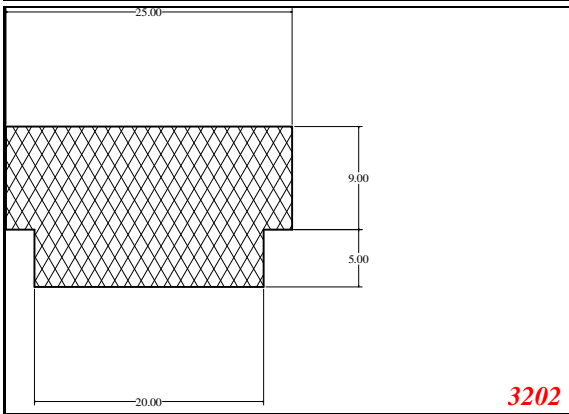

T-Section

Contact Us:

Phone: 317-559-2220
 Fax: 317-350-1322
 Email: info@exactseal.com
 Web: www.exactseal.com

Address:

Exactseal Inc
 7601 E 88th Pl.
 Building 3B
 Indianapolis, IN 46256

T-Section

EXACT SEAL