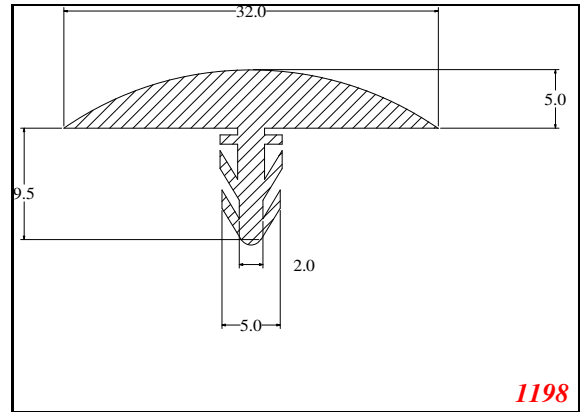

T-Section

EXACT SEAL

Contact Us:

Phone: 317-559-2220
 Fax: 317-350-1322
 Email: info@exactseal.com
 Web: www.exactseal.com

Address:

Exactseal Inc
 7601 E 88th Pl.
 Building 3B
 Indianapolis, IN 46256

T-Section