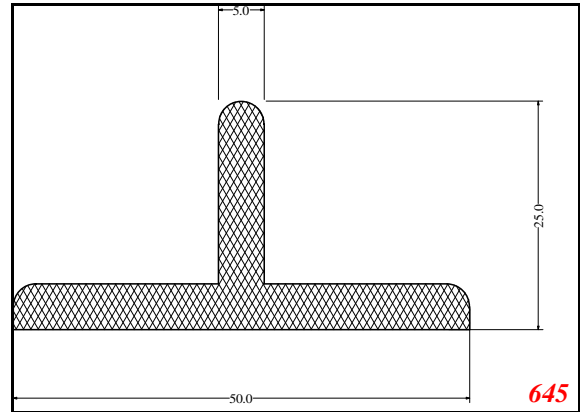

T-Section

Contact Us:

Phone: 317-559-2220
Fax: 317-350-1322
Email: info@exactseal.com
Web: www.exactseal.com

Address:

Exactseal Inc
7601 E 88th Pl.
Building 3B
Indianapolis, IN 46256