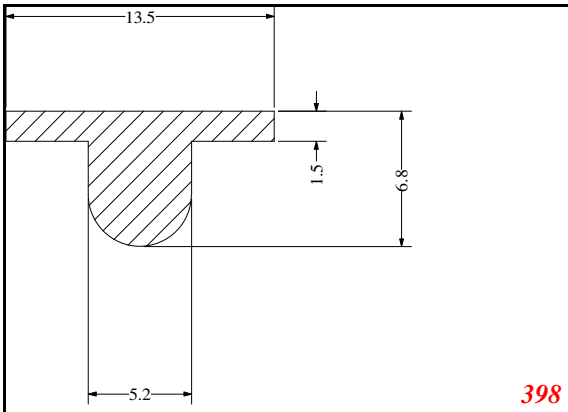

T-Section

EXACT SEAL

Contact Us:

Phone: 317-559-2220
 Fax: 317-350-1322
 Email: info@exactseal.com
 Web: www.exactseal.com

Address:

Exactseal Inc
 7601 E 88th Pl.
 Building 3B
 Indianapolis, IN 46256

T-Section