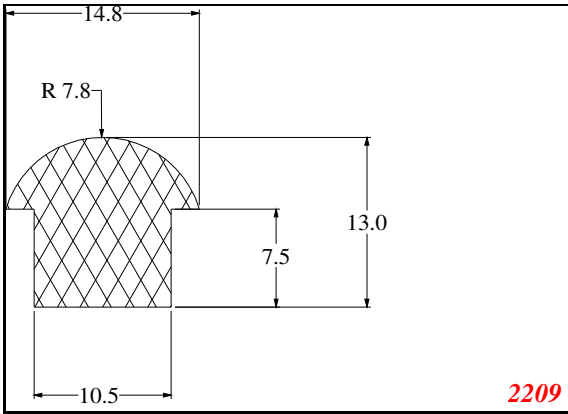

T-Section

Contact Us:

Phone: 317-559-2220
 Fax: 317-350-1322
 Email: info@exactseal.com
 Web: www.exactseal.com

Address:

Exactseal Inc
 7601 E 88th Pl.
 Building 3B
 Indianapolis, IN 46256

T-Section

Contact Us: