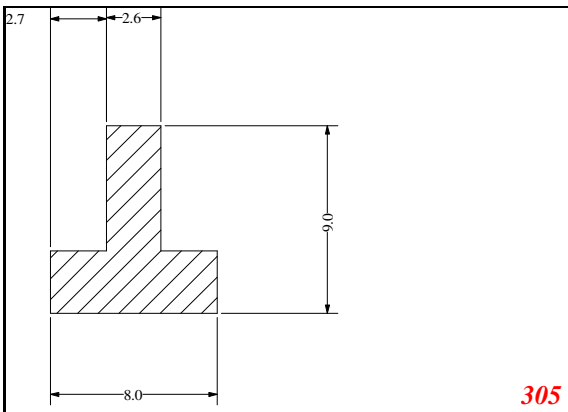

T-Section

Contact Us:

Phone: 317-559-2220
Fax: 317-350-1322
Email: info@exactseal.com
Web: www.exactseal.com

Address:

Exactseal Inc
7601 E 88th Pl.
Building 3B
Indianapolis, IN 46256