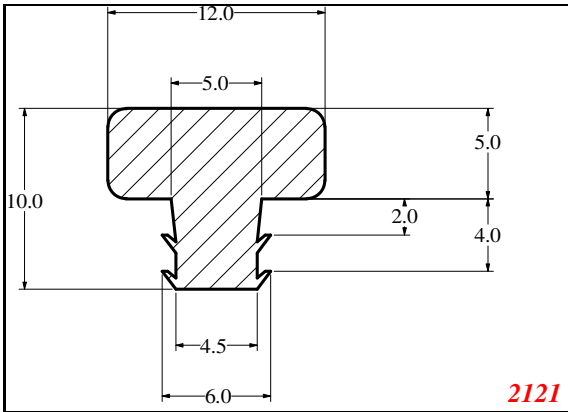

T-Section

Contact Us:

Phone: 317-559-2220
Fax: 317-350-1322
Email: info@exactseal.com
Web: www.exactseal.com

Address:

Exactseal Inc
7601 E 88th Pl.
Building 3B
Indianapolis, IN 46256