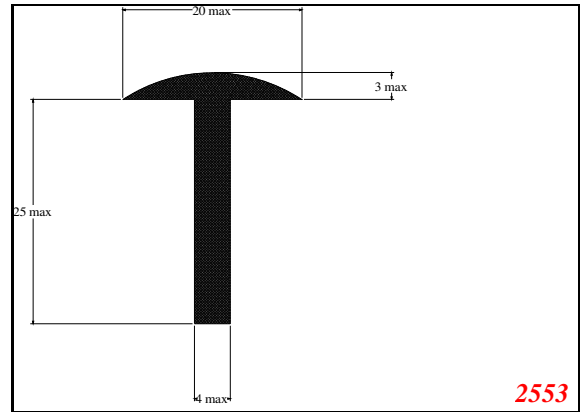

T-Section

EXACT SEAL

Contact Us:

Phone: 317-559-2220
Fax: 317-350-1322
Email: info@exactseal.com
Web: www.exactseal.com

Address:

Exactseal Inc
7601 E 88th Pl.
Building 3B
Indianapolis, IN 46256