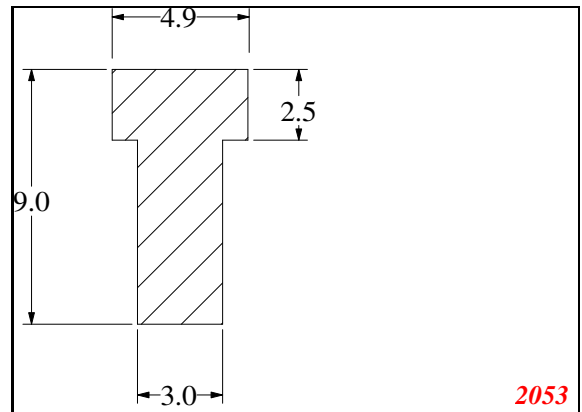

T-Section

Contact Us:

Phone: 317-559-2220
Fax: 317-350-1322
Email: info@exactseal.com
Web: www.exactseal.com

Address:

Exactseal Inc
7601 E 88th Pl.
Building 3B
Indianapolis, IN 46256