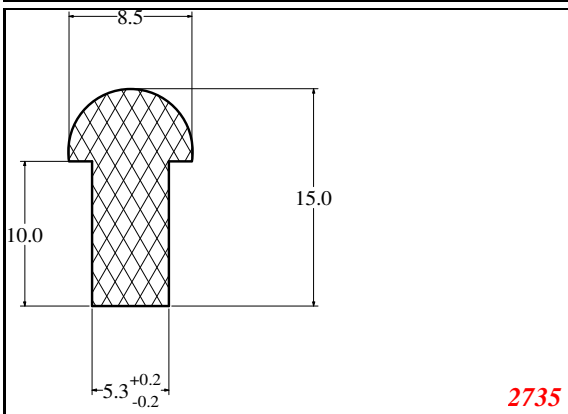

T-Section

Contact Us:

Phone: 317-559-2220
 Fax: 317-350-1322
 Email: info@exactseal.com
 Web: www.exactseal.com

Address:

Exactseal Inc
 7601 E 88th Pl.
 Building 3B
 Indianapolis, IN 46256

T-Section

Contact Us: