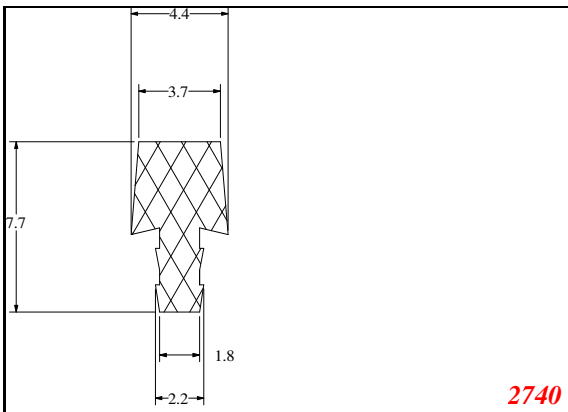

T-Section

EXACT SEAL

Contact Us:

Phone: 317-559-2220
Fax: 317-350-1322
Email: info@exactseal.com
Web: www.exactseal.com

Address:

Exactseal Inc
7601 E 88th Pl.
Building 3B
Indianapolis, IN 46256