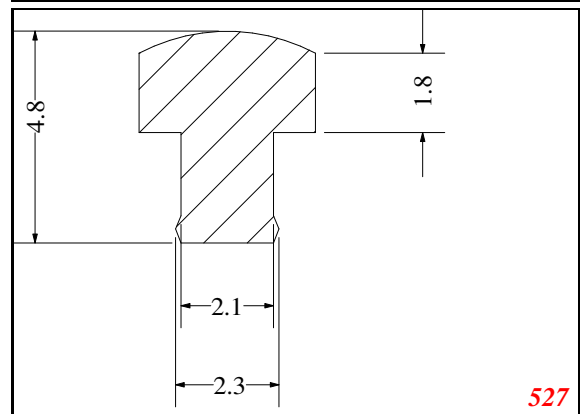

T-Section

Contact Us:

Phone: 317-559-2220
Fax: 317-350-1322
Email: info@exactseal.com
Web: www.exactseal.com

Address:

Exactseal Inc
7601 E 88th Pl.
Building 3B
Indianapolis, IN 46256