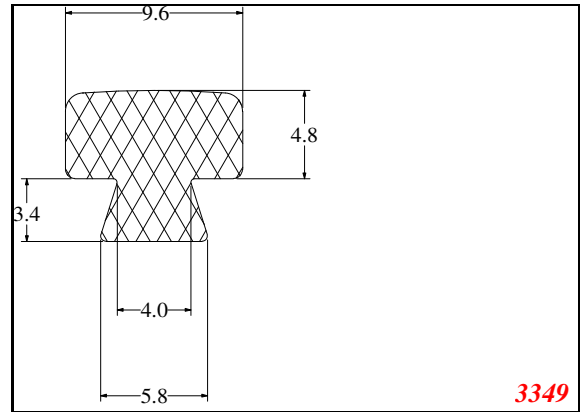

T-Section

Contact Us:

Phone: 317-559-2220
 Fax: 317-350-1322
 Email: info@exactseal.com
 Web: www.exactseal.com

Address:

Exactseal Inc
 7601 E 88th Pl.
 Building 3B
 Indianapolis, IN 46256

T-Section

Contact Us: