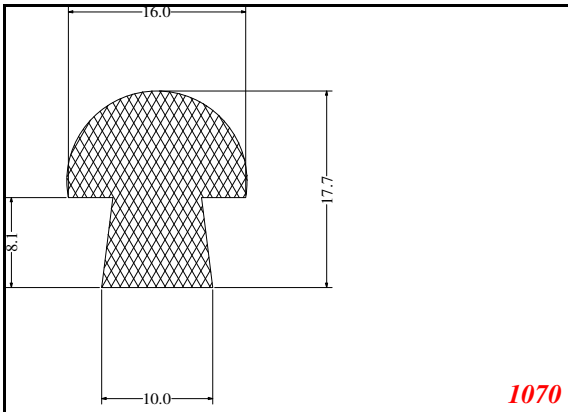

T-Section

Contact Us:

Phone: 317-559-2220
Fax: 317-350-1322
Email: info@exactseal.com
Web: www.exactseal.com

Address:

Exactseal Inc
7601 E 88th Pl.
Building 3B
Indianapolis, IN 46256