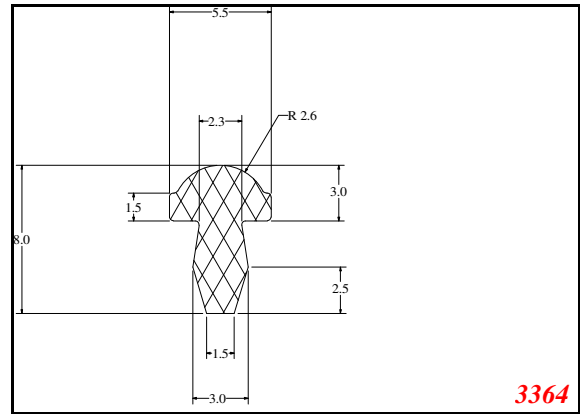

T-Section

Contact Us:

Phone: 317-559-2220
Fax: 317-350-1322
Email: info@exactseal.com
Web: www.exactseal.com

Address:

Exactseal Inc
7601 E 88th Pl.
Building 3B
Indianapolis, IN 46256