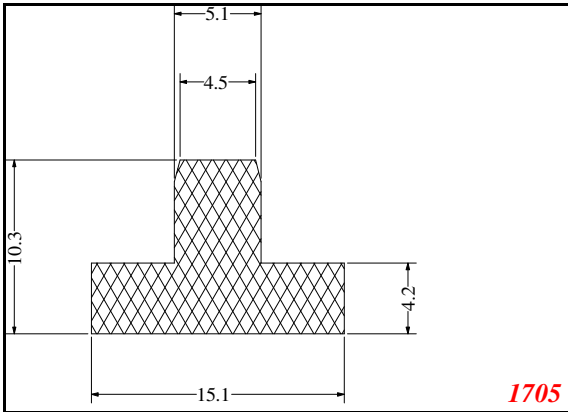

T-Section

Contact Us:

Phone: 317-559-2220
Fax: 317-350-1322
Email: info@exactseal.com
Web: www.exactseal.com

Address:

Exactseal Inc
7601 E 88th Pl.
Building 3B
Indianapolis, IN 46256