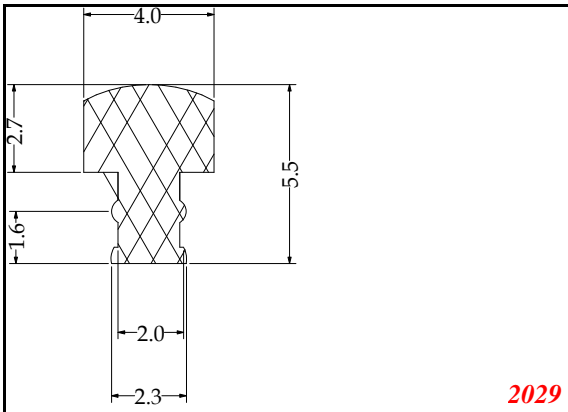

T-Section

Contact Us:

Phone: 317-559-2220
Fax: 317-350-1322
Email: info@exactseal.com
Web: www.exactseal.com

Address:

Exactseal Inc
7601 E 88th Pl.
Building 3B
Indianapolis, IN 46256