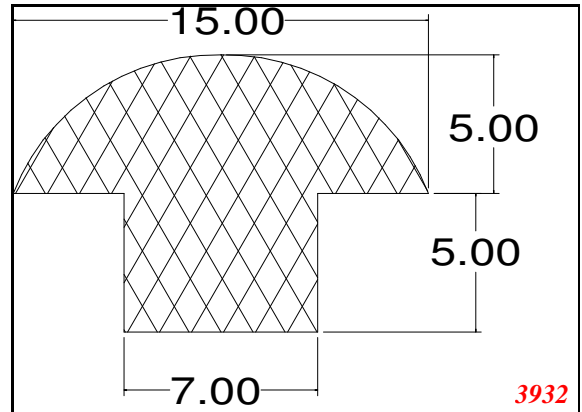

T-Section

Contact Us:

Phone: 317-559-2220
 Fax: 317-350-1322
 Email: info@exactseal.com
 Web: www.exactseal.com

Address:

Exactseal Inc
 7601 E 88th Pl.
 Building 3B
 Indianapolis, IN 46256

T-Section

EXACT SEAL