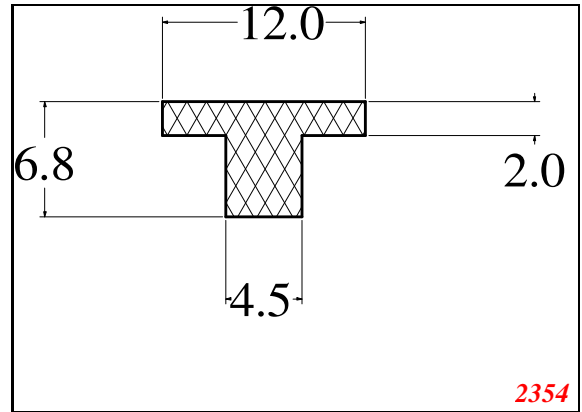

T-Section

Contact Us:

Phone: 317-559-2220
 Fax: 317-350-1322
 Email: info@exactseal.com
 Web: www.exactseal.com

Address:

Exactseal Inc
 7601 E 88th Pl.
 Building 3B
 Indianapolis, IN 46256

T-Section

Contact Us: