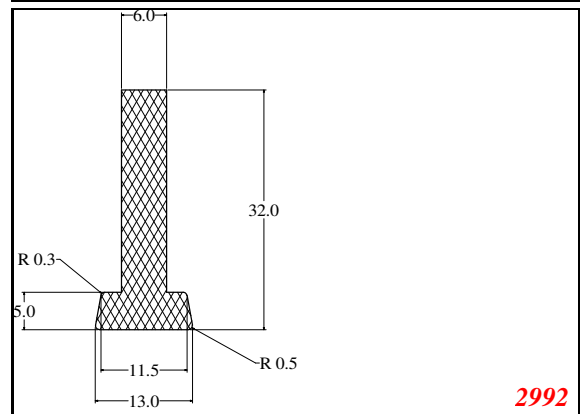

T-Section

Contact Us:

Phone: 317-559-2220
 Fax: 317-350-1322
 Email: info@exactseal.com
 Web: www.exactseal.com

Address:

Exactseal Inc
 7601 E 88th Pl.
 Building 3B
 Indianapolis, IN 46256

T-Section

Contact Us: