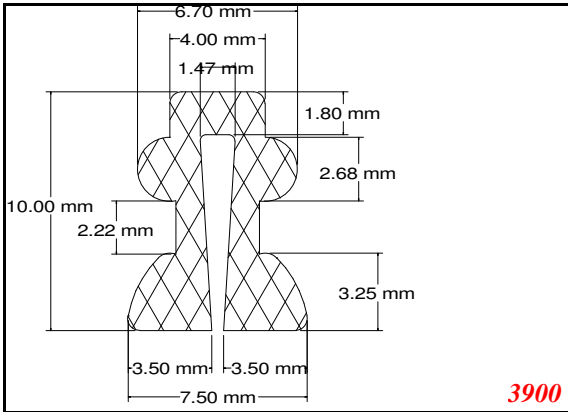

T-Section

Contact Us:

Phone: 317-559-2220
 Fax: 317-350-1322
 Email: info@exactseal.com
 Web: www.exactseal.com

Address:

Exactseal Inc
 7601 E 88th Pl.
 Building 3B
 Indianapolis, IN 46256

T-Section

Contact Us: