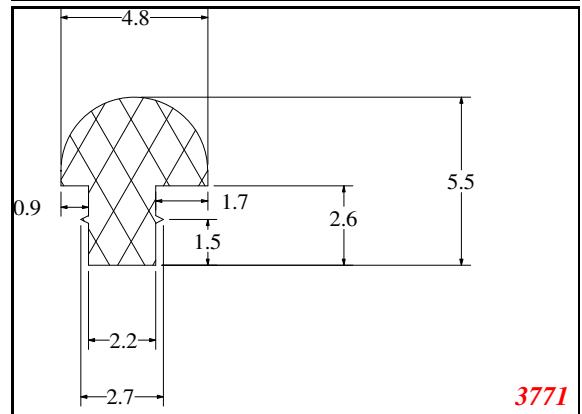

T-Section

Contact Us:

Phone: 317-559-2220
 Fax: 317-350-1322
 Email: info@exactseal.com
 Web: www.exactseal.com

Address:

Exactseal Inc
 7601 E 88th Pl.
 Building 3B
 Indianapolis, IN 46256

T-Section

Contact Us: