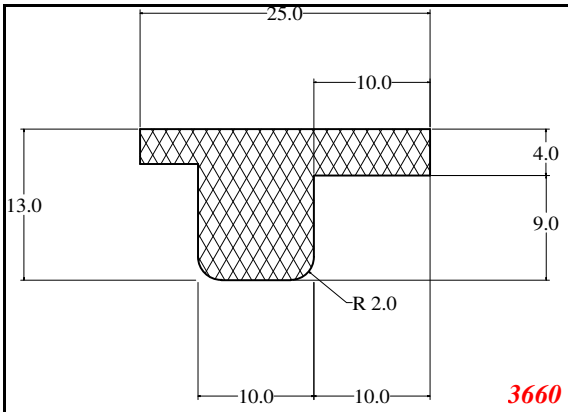

T-Section

Contact Us:

Phone: 317-559-2220
 Fax: 317-350-1322
 Email: info@exactseal.com
 Web: www.exactseal.com

Address:

Exactseal Inc
 7601 E 88th Pl.
 Building 3B
 Indianapolis, IN 46256

T-Section

EXACT SEAL