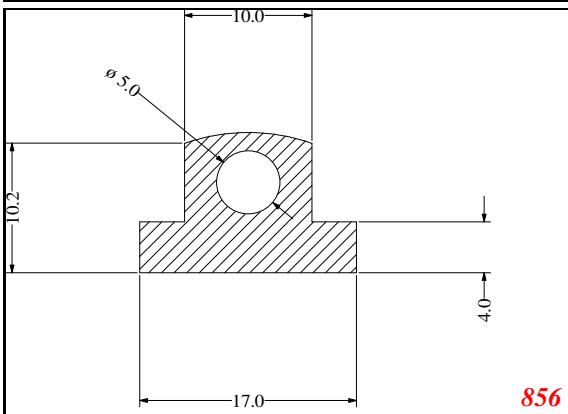

T-Section

Contact Us:

Phone: 317-559-2220
Fax: 317-350-1322
Email: info@exactseal.com
Web: www.exactseal.com

Address:

Exactseal Inc
7601 E 88th Pl.
Building 3B
Indianapolis, IN 46256