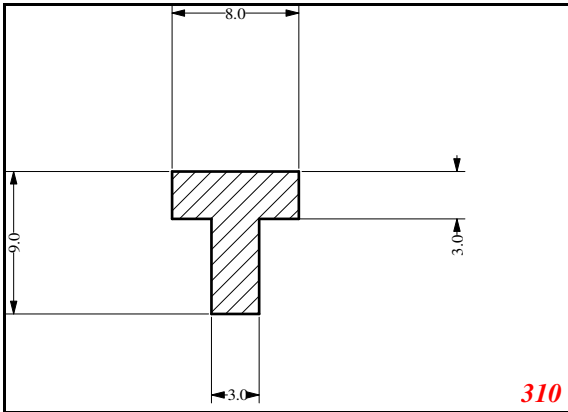

T-Section

Contact Us:

Phone: 317-559-2220
 Fax: 317-350-1322
 Email: info@exactseal.com
 Web: www.exactseal.com

Address:

Exactseal Inc
 7601 E 88th Pl.
 Building 3B
 Indianapolis, IN 46256

T-Section

Contact Us: