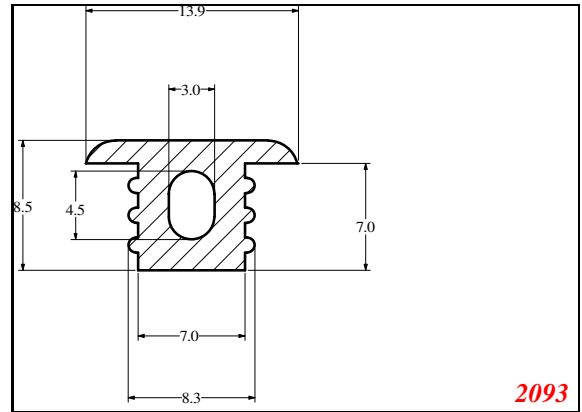

T-Section

Contact Us:

Phone: 317-559-2220
Fax: 317-350-1322
Email: info@exactseal.com
Web: www.exactseal.com

Address:

Exactseal Inc
7601 E 88th Pl.
Building 3B
Indianapolis, IN 46256