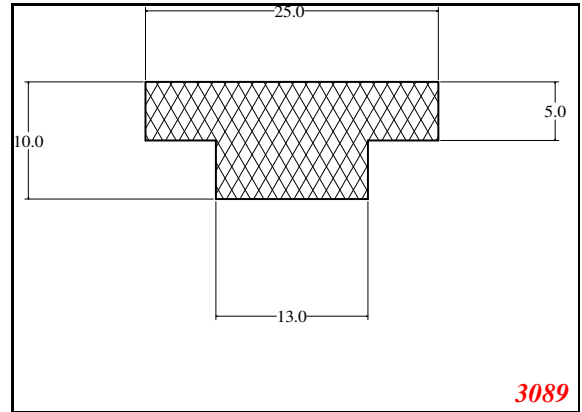

T-Section

Contact Us:

Phone: 317-559-2220
Fax: 317-350-1322
Email: info@exactseal.com
Web: www.exactseal.com

Address:

Exactseal Inc
7601 E 88th Pl.
Building 3B
Indianapolis, IN 46256