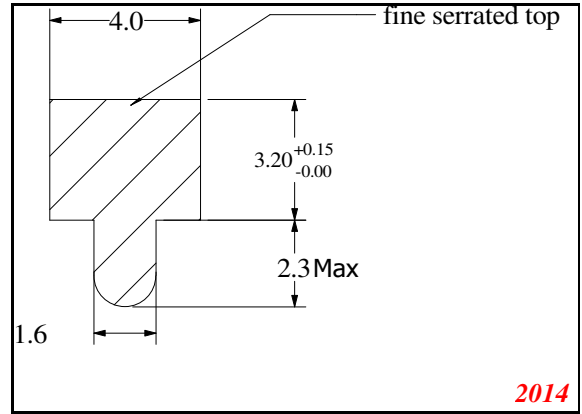

T-Section

Contact Us:

Phone: 317-559-2220
Fax: 317-350-1322
Email: info@exactseal.com
Web: www.exactseal.com

Address:

Exactseal Inc
7601 E 88th Pl.
Building 3B
Indianapolis, IN 46256