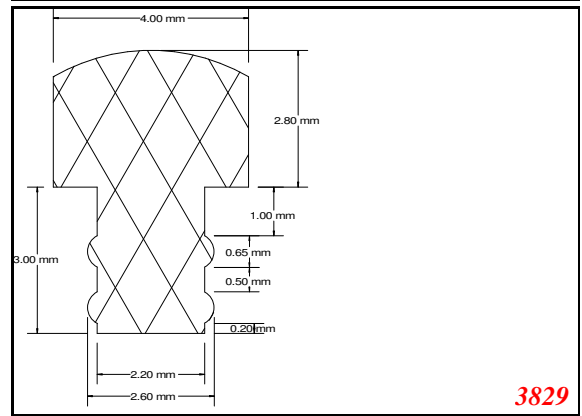

T-Section

Contact Us:

Phone: 317-559-2220
 Fax: 317-350-1322
 Email: info@exactseal.com
 Web: www.exactseal.com

Address:

Exactseal Inc
 7601 E 88th Pl.
 Building 3B
 Indianapolis, IN 46256

T-Section

Contact Us: