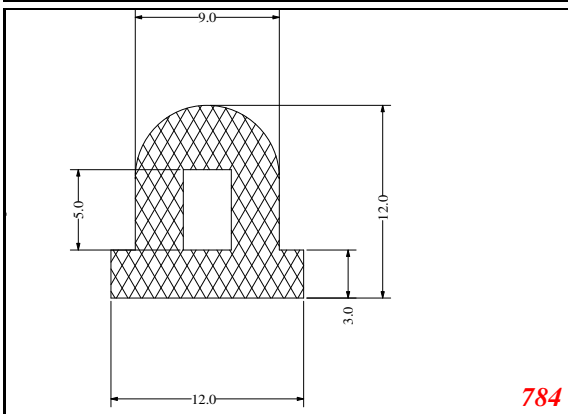

T-Section

Contact Us:

Phone: 317-559-2220
Fax: 317-350-1322
Email: info@exactseal.com
Web: www.exactseal.com

Address:

Exactseal Inc
7601 E 88th Pl.
Building 3B
Indianapolis, IN 46256