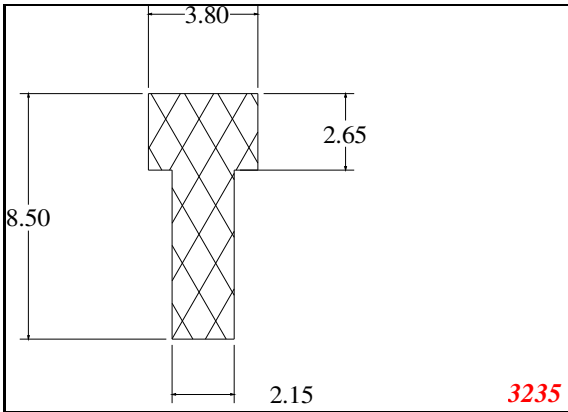

T-Section

Contact Us:

Phone: 317-559-2220
Fax: 317-350-1322
Email: info@exactseal.com
Web: www.exactseal.com

Address:

Exactseal Inc
7601 E 88th Pl.
Building 3B
Indianapolis, IN 46256