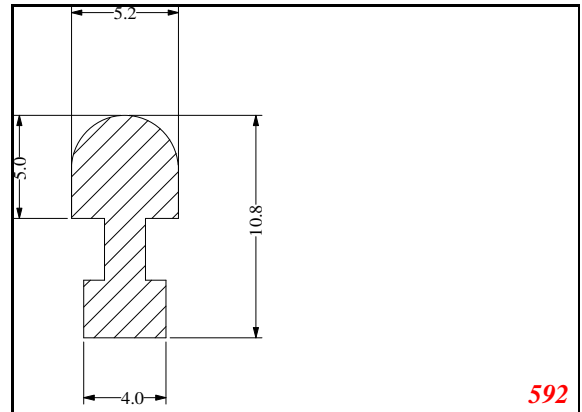

T-Section

Contact Us:

Phone: 317-559-2220
 Fax: 317-350-1322
 Email: info@exactseal.com
 Web: www.exactseal.com

Address:

Exactseal Inc
 7601 E 88th Pl.
 Building 3B
 Indianapolis, IN 46256

T-Section

Contact Us: