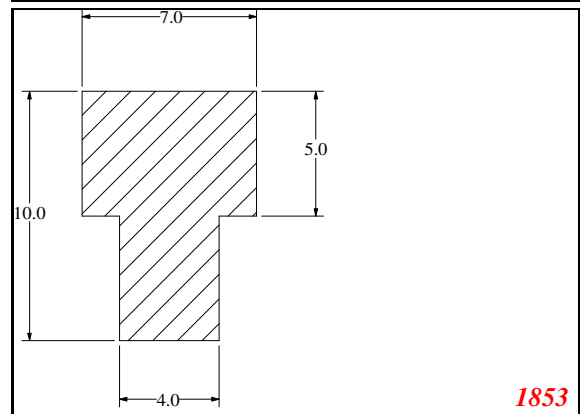

T-Section

Contact Us:

Phone: 317-559-2220
Fax: 317-350-1322
Email: info@exactseal.com
Web: www.exactseal.com

Address:

Exactseal Inc
7601 E 88th Pl.
Building 3B
Indianapolis, IN 46256