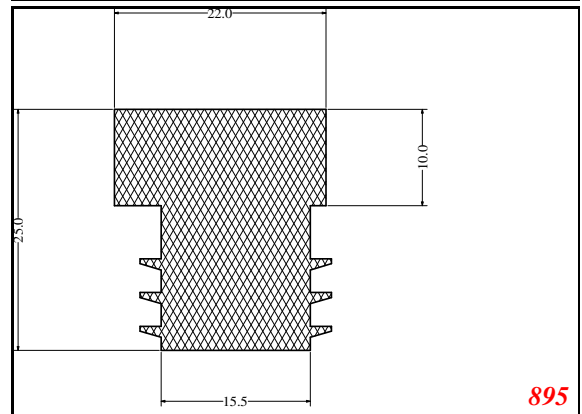

T-Section

Contact Us:

Phone: 317-559-2220
Fax: 317-350-1322
Email: info@exactseal.com
Web: www.exactseal.com

Address:

Exactseal Inc
7601 E 88th Pl.
Building 3B
Indianapolis, IN 46256