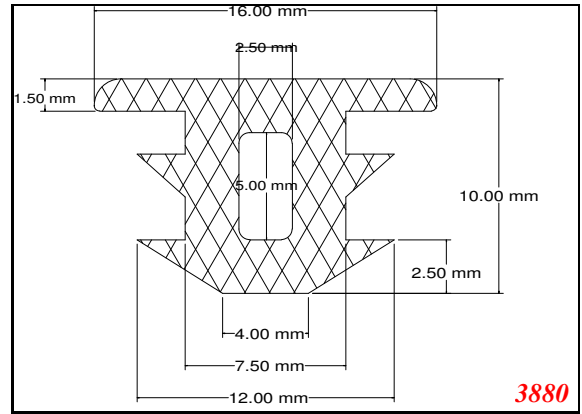

T-Section

Contact Us:

Phone: 317-559-2220
Fax: 317-350-1322
Email: info@exactseal.com
Web: www.exactseal.com

Address:

Exactseal Inc
7601 E 88th Pl.
Building 3B
Indianapolis, IN 46256