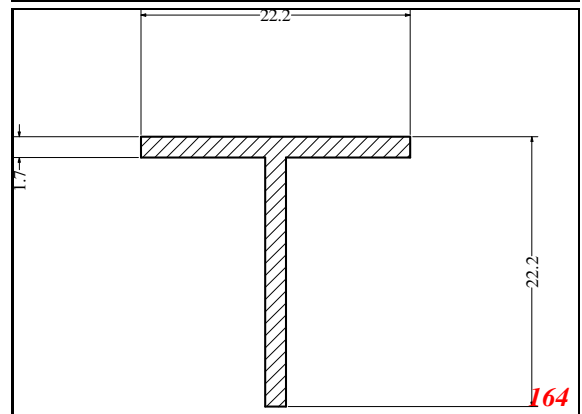

T-Section

Contact Us:

Phone: 317-559-2220
Fax: 317-350-1322
Email: info@exactseal.com
Web: www.exactseal.com

Address:

Exactseal Inc
7601 E 88th Pl.
Building 3B
Indianapolis, IN 46256