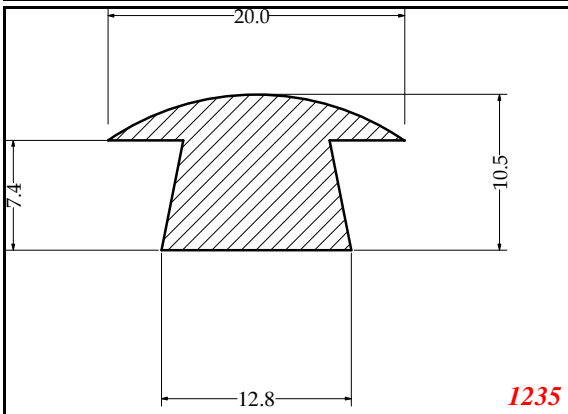

T-Section

Contact Us:

Phone: 317-559-2220
Fax: 317-350-1322
Email: info@exactseal.com
Web: www.exactseal.com

Address:

Exactseal Inc
7601 E 88th Pl.
Building 3B
Indianapolis, IN 46256