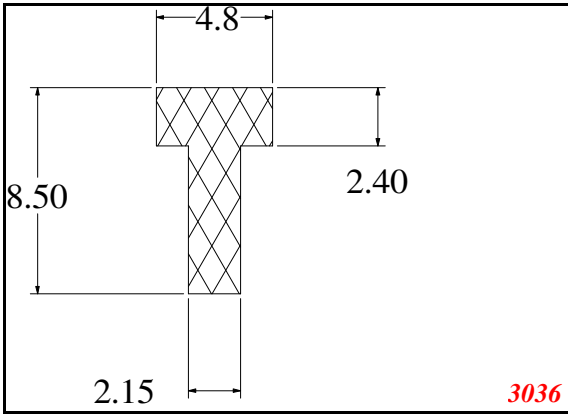

T-Section

Contact Us:

Phone: 317-559-2220
Fax: 317-350-1322
Email: info@exactseal.com
Web: www.exactseal.com

Address:

Exactseal Inc
7601 E 88th Pl.
Building 3B
Indianapolis, IN 46256