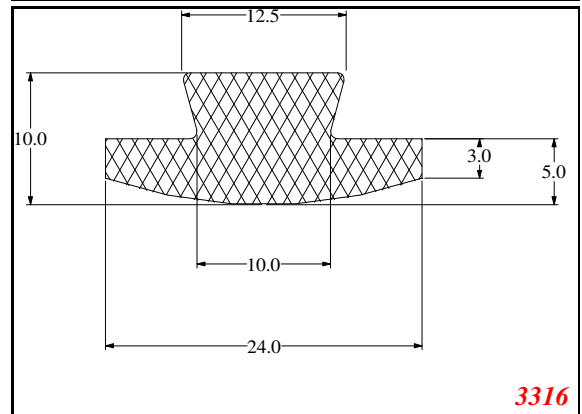

T-Section

Contact Us:

Phone: 317-559-2220
Fax: 317-350-1322
Email: info@exactseal.com
Web: www.exactseal.com

Address:

Exactseal Inc
7601 E 88th Pl.
Building 3B
Indianapolis, IN 46256