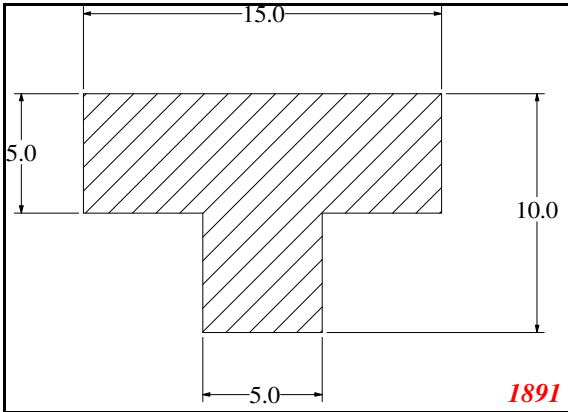

T-Section

Contact Us:

Phone: 317-559-2220
Fax: 317-350-1322
Email: info@exactseal.com
Web: www.exactseal.com

Address:

Exactseal Inc
7601 E 88th Pl.
Building 3B
Indianapolis, IN 46256