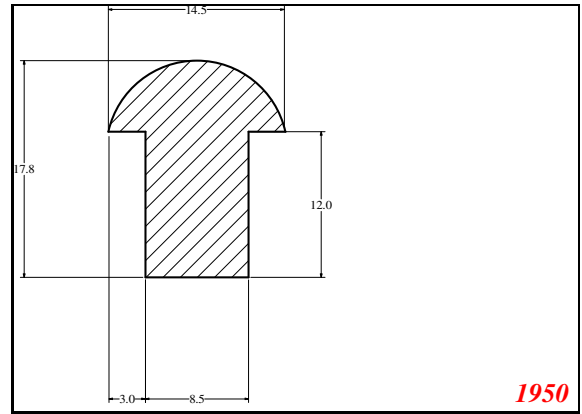

T-Section

Contact Us:

Phone: 317-559-2220
Fax: 317-350-1322
Email: info@exactseal.com
Web: www.exactseal.com

Address:

Exactseal Inc
7601 E 88th Pl.
Building 3B
Indianapolis, IN 46256