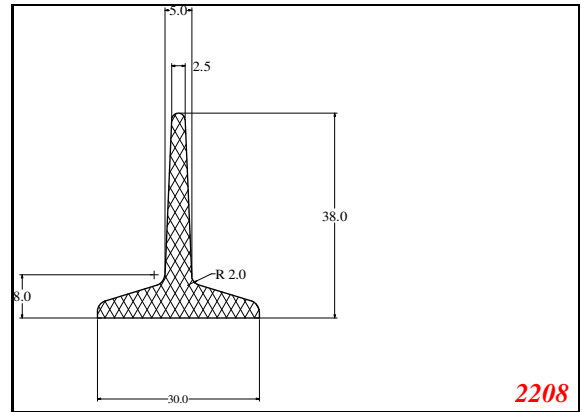

T-Section

Contact Us:

Phone: 317-559-2220
 Fax: 317-350-1322
 Email: info@exactseal.com
 Web: www.exactseal.com

Address:

Exactseal Inc
 7601 E 88th Pl.
 Building 3B
 Indianapolis, IN 46256

T-Section

EXACT SEAL