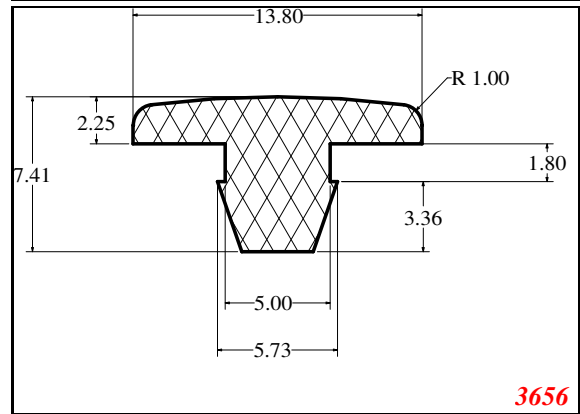

T-Section

Contact Us:

Phone: 317-559-2220
 Fax: 317-350-1322
 Email: info@exactseal.com
 Web: www.exactseal.com

Address:

Exactseal Inc
 7601 E 88th Pl.
 Building 3B
 Indianapolis, IN 46256

T-Section

EXACT SEAL