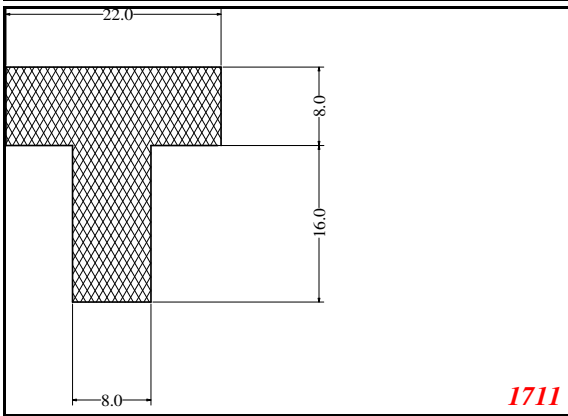

T-Section

Contact Us:

Phone: 317-559-2220
Fax: 317-350-1322
Email: info@exactseal.com
Web: www.exactseal.com

Address:

Exactseal Inc
7601 E 88th Pl.
Building 3B
Indianapolis, IN 46256