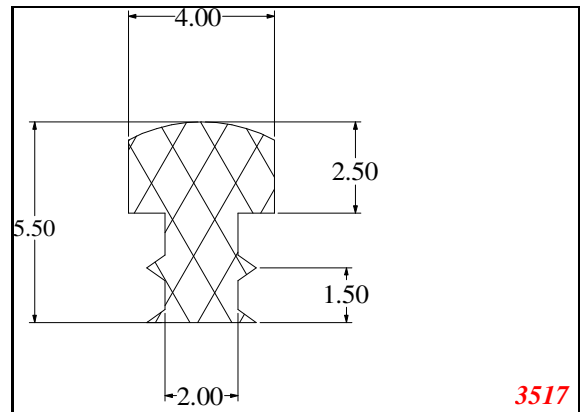

T-Section

Contact Us:

Phone: 317-559-2220
Fax: 317-350-1322
Email: info@exactseal.com
Web: www.exactseal.com

Address:

Exactseal Inc
7601 E 88th Pl.
Building 3B
Indianapolis, IN 46256