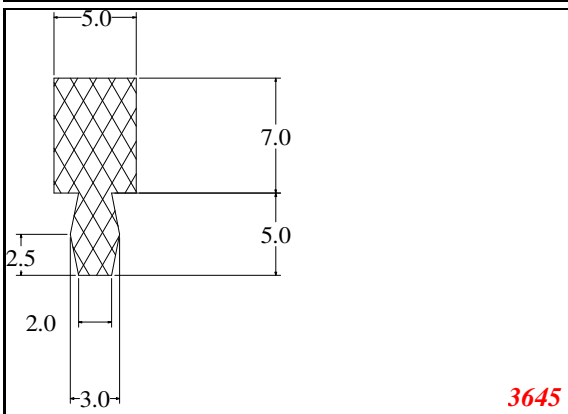

T-Section

Contact Us:

Phone: 317-559-2220
Fax: 317-350-1322
Email: info@exactseal.com
Web: www.exactseal.com

Address:

Exactseal Inc
7601 E 88th Pl.
Building 3B
Indianapolis, IN 46256