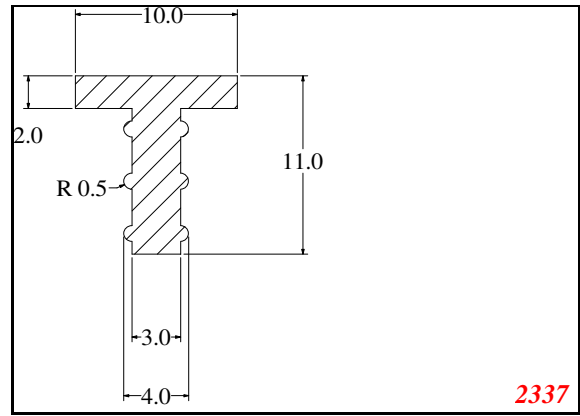

T-Section

Contact Us:

Phone: 317-559-2220
 Fax: 317-350-1322
 Email: info@exactseal.com
 Web: www.exactseal.com

Address:

Exactseal Inc
 7601 E 88th Pl.
 Building 3B
 Indianapolis, IN 46256

T-Section

EXACT SEAL