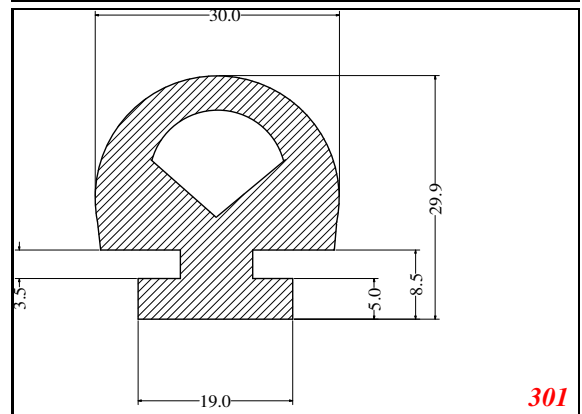

T-Section

Contact Us:

Phone: 317-559-2220
Fax: 317-350-1322
Email: info@exactseal.com
Web: www.exactseal.com

Address:

Exactseal Inc
7601 E 88th Pl.
Building 3B
Indianapolis, IN 46256