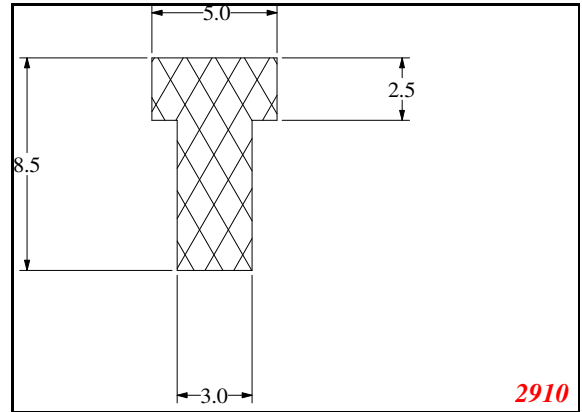

T-Section

Contact Us:

Phone: 317-559-2220
Fax: 317-350-1322
Email: info@exactseal.com
Web: www.exactseal.com

Address:

Exactseal Inc
7601 E 88th Pl.
Building 3B
Indianapolis, IN 46256