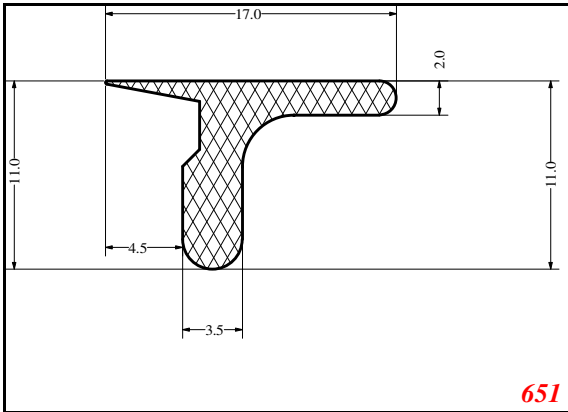

T-Section

EXACT SEAL

Contact Us:

Phone: 317-559-2220
Fax: 317-350-1322
Email: info@exactseal.com
Web: www.exactseal.com

Address:

Exactseal Inc
7601 E 88th Pl.
Building 3B
Indianapolis, IN 46256