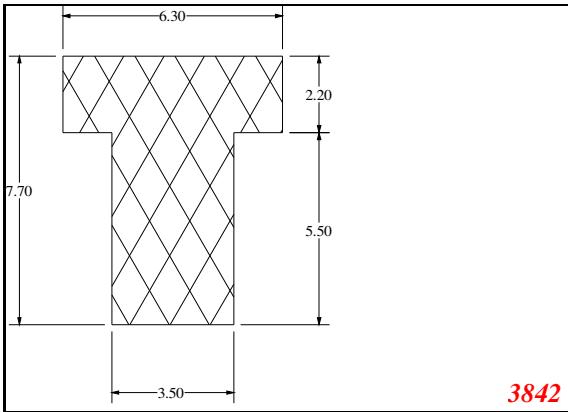

T-Section

Contact Us:

Phone: 317-559-2220
Fax: 317-350-1322
Email: info@exactseal.com
Web: www.exactseal.com

Address:

Exactseal Inc
7601 E 88th Pl.
Building 3B
Indianapolis, IN 46256