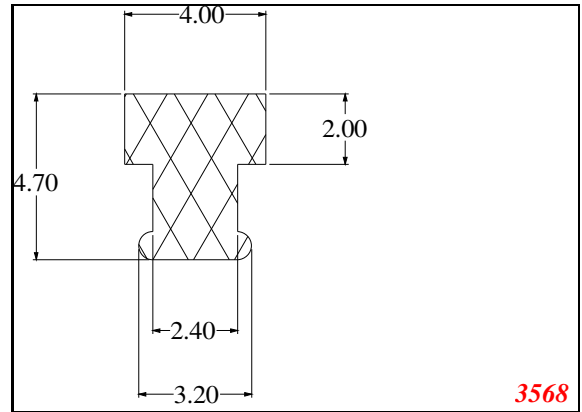

T-Section

Contact Us:

Phone: 317-559-2220
Fax: 317-350-1322
Email: info@exactseal.com
Web: www.exactseal.com

Address:

Exactseal Inc
7601 E 88th Pl.
Building 3B
Indianapolis, IN 46256