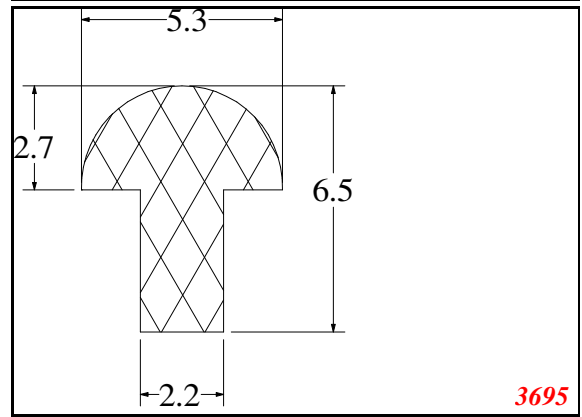

T-Section

Contact Us:

Phone: 317-559-2220
Fax: 317-350-1322
Email: info@exactseal.com
Web: www.exactseal.com

Address:

Exactseal Inc
7601 E 88th Pl.
Building 3B
Indianapolis, IN 46256