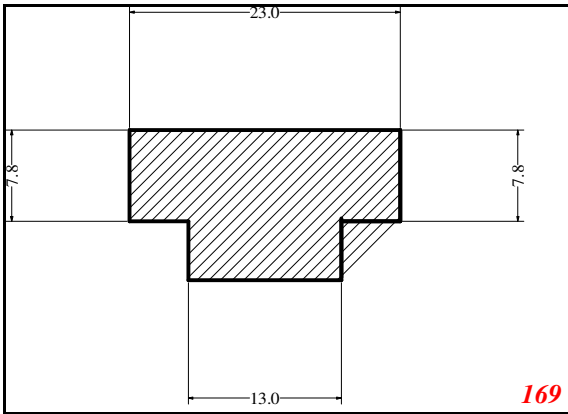

T-Section

Contact Us:

Phone: 317-559-2220
Fax: 317-350-1322
Email: info@exactseal.com
Web: www.exactseal.com

Address:

Exactseal Inc
7601 E 88th Pl.
Building 3B
Indianapolis, IN 46256