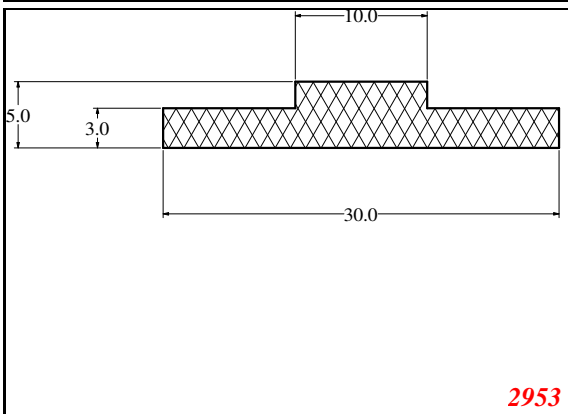

T-Section

Contact Us:

Phone: 317-559-2220
Fax: 317-350-1322
Email: info@exactseal.com
Web: www.exactseal.com

Address:

Exactseal Inc
7601 E 88th Pl.
Building 3B
Indianapolis, IN 46256