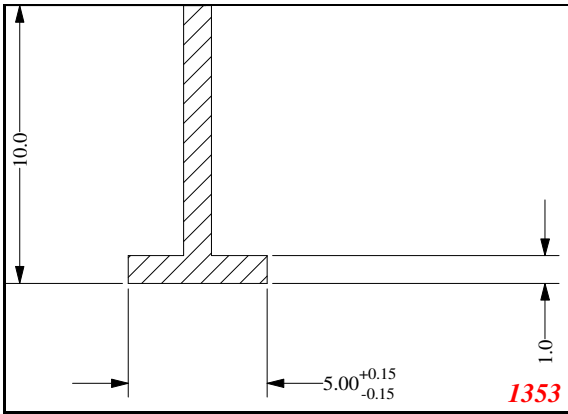

T-Section

Contact Us:

Phone: 317-559-2220
Fax: 317-350-1322
Email: info@exactseal.com
Web: www.exactseal.com

Address:

Exactseal Inc
7601 E 88th Pl.
Building 3B
Indianapolis, IN 46256