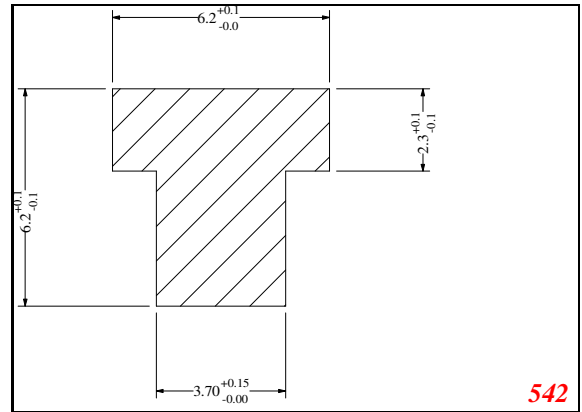

T-Section

Contact Us:

Phone: 317-559-2220
Fax: 317-350-1322
Email: info@exactseal.com
Web: www.exactseal.com

Address:

Exactseal Inc
7601 E 88th Pl.
Building 3B
Indianapolis, IN 46256