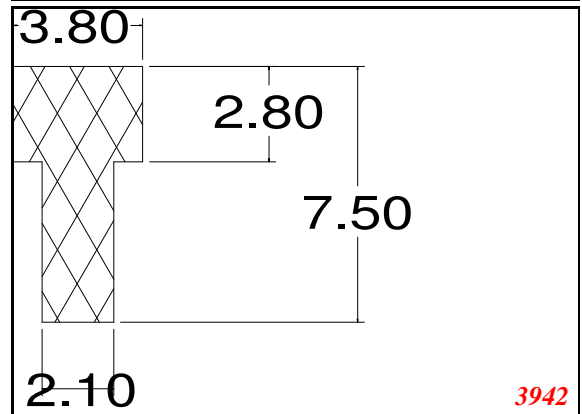

T-Section

Contact Us:

Phone: 317-559-2220
Fax: 317-350-1322
Email: info@exactseal.com
Web: www.exactseal.com

Address:

Exactseal Inc
7601 E 88th Pl.
Building 3B
Indianapolis, IN 46256