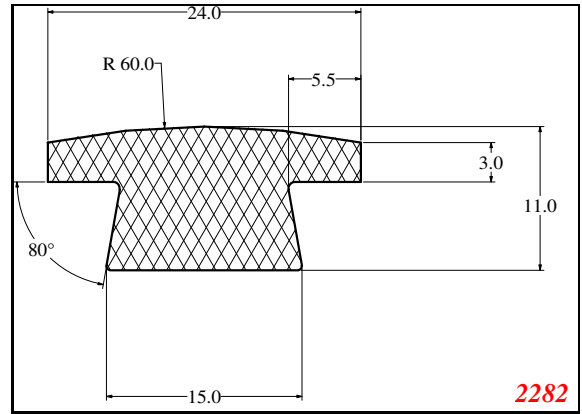

T-Section

Contact Us:

Phone: 317-559-2220
 Fax: 317-350-1322
 Email: info@exactseal.com
 Web: www.exactseal.com

Address:

Exactseal Inc
 7601 E 88th Pl.
 Building 3B
 Indianapolis, IN 46256

T-Section

Contact Us: