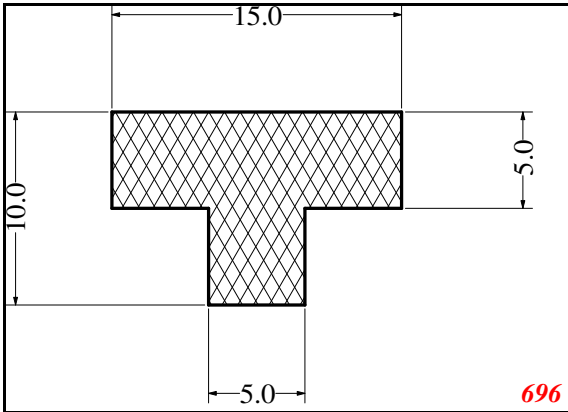

T-Section

Contact Us:

Phone: 317-559-2220
Fax: 317-350-1322
Email: info@exactseal.com
Web: www.exactseal.com

Address:

Exactseal Inc
7601 E 88th Pl.
Building 3B
Indianapolis, IN 46256