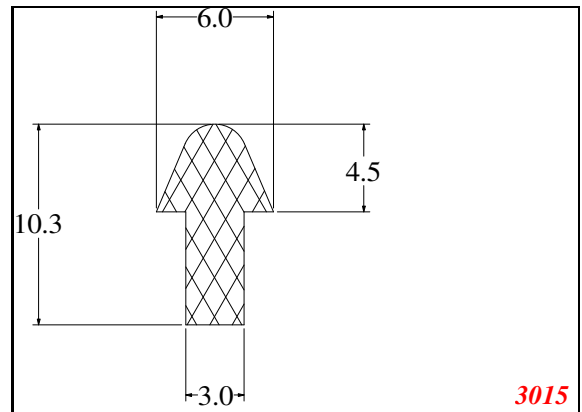

T-Section

Contact Us:

Phone: 317-559-2220
Fax: 317-350-1322
Email: info@exactseal.com
Web: www.exactseal.com

Address:

Exactseal Inc
7601 E 88th Pl.
Building 3B
Indianapolis, IN 46256