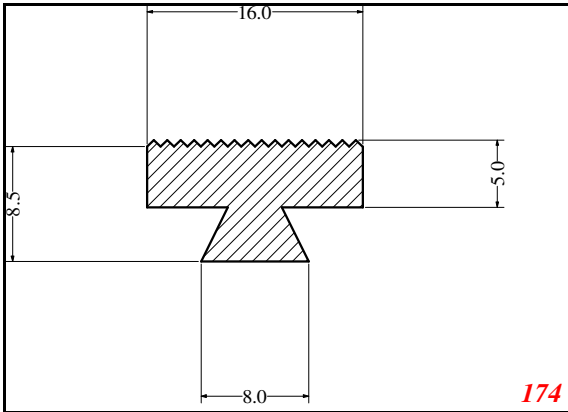

T-Section

Contact Us:

Phone: 317-559-2220
Fax: 317-350-1322
Email: info@exactseal.com
Web: www.exactseal.com

Address:

Exactseal Inc
7601 E 88th Pl.
Building 3B
Indianapolis, IN 46256