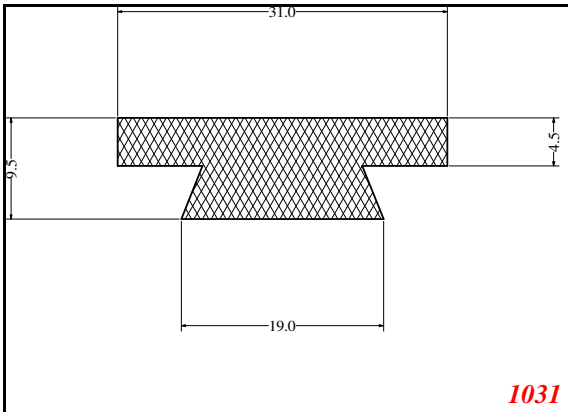

T-Section

Contact Us:

Phone: 317-559-2220
Fax: 317-350-1322
Email: info@exactseal.com
Web: www.exactseal.com

Address:

Exactseal Inc
7601 E 88th Pl.
Building 3B
Indianapolis, IN 46256