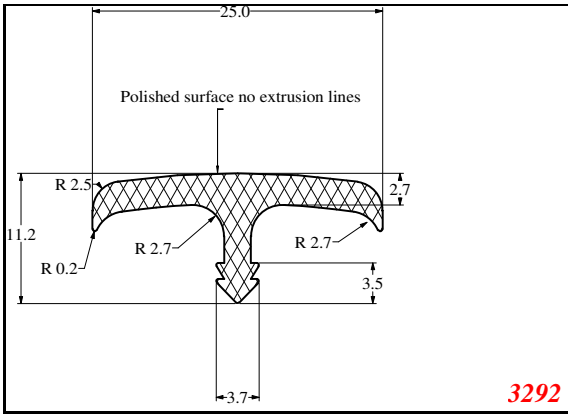

T-Section

Contact Us:

Phone: 317-559-2220
Fax: 317-350-1322
Email: info@exactseal.com
Web: www.exactseal.com

Address:

Exactseal Inc
7601 E 88th Pl.
Building 3B
Indianapolis, IN 46256