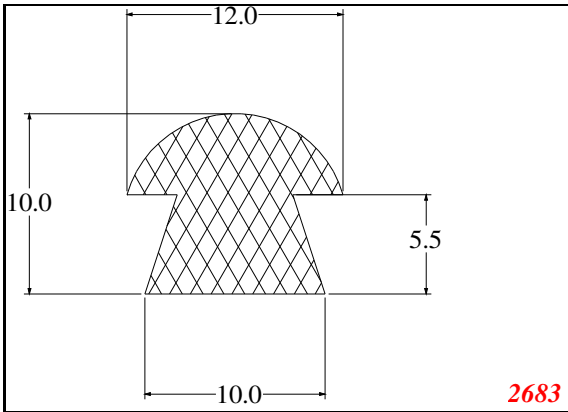

T-Section

Contact Us:

Phone: 317-559-2220
Fax: 317-350-1322
Email: info@exactseal.com
Web: www.exactseal.com

Address:

Exactseal Inc
7601 E 88th Pl.
Building 3B
Indianapolis, IN 46256