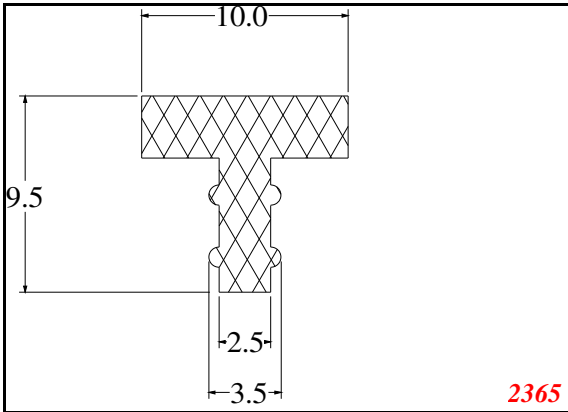

T-Section

Contact Us:

Phone: 317-559-2220
Fax: 317-350-1322
Email: info@exactseal.com
Web: www.exactseal.com

Address:

Exactseal Inc
7601 E 88th Pl.
Building 3B
Indianapolis, IN 46256