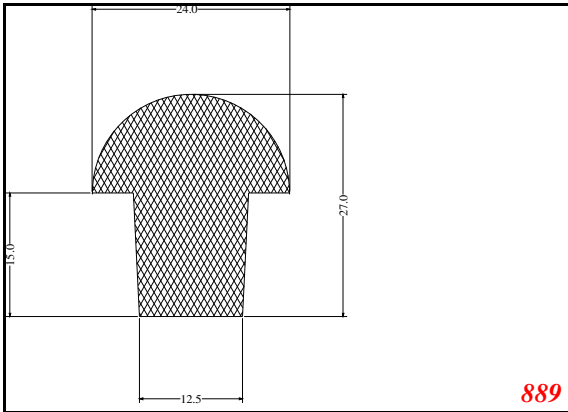

T-Section

Contact Us:

Phone: 317-559-2220
Fax: 317-350-1322
Email: info@exactseal.com
Web: www.exactseal.com

Address:

Exactseal Inc
7601 E 88th Pl.
Building 3B
Indianapolis, IN 46256