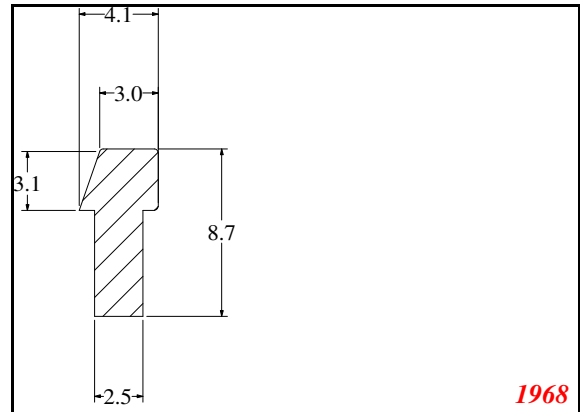

T-Section

EXACT SEAL

Contact Us:

Phone: 317-559-2220
Fax: 317-350-1322
Email: info@exactseal.com
Web: www.exactseal.com

Address:

Exactseal Inc
7601 E 88th Pl.
Building 3B
Indianapolis, IN 46256