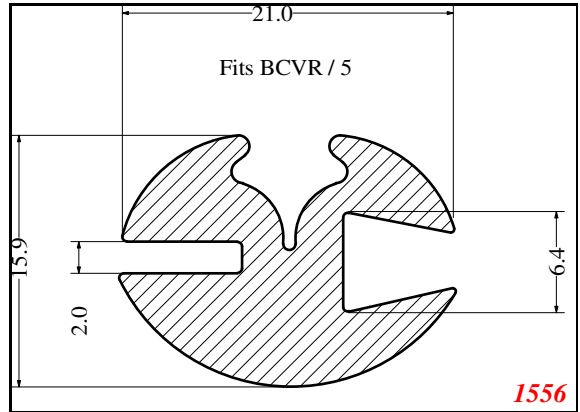

Window-Seal

Contact Us:

Phone: 317-559-2220
Fax: 317-350-1322
Email: info@exactseal.com
Web: www.exactseal.com

Address:

Exactseal Inc
7601 E 88th Pl.
Building 3B
Indianapolis, IN 46256