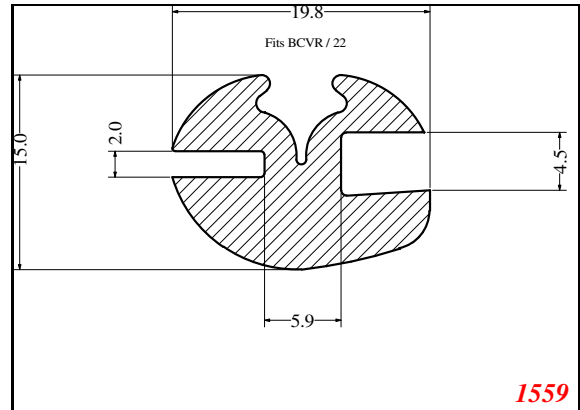

Window-Seal

Contact Us:

Phone: 317-559-2220
Fax: 317-350-1322
Email: info@exactseal.com
Web: www.exactseal.com

Address:

Exactseal Inc
7601 E 88th Pl.
Building 3B
Indianapolis, IN 46256

Window-Seal

Contact Us: