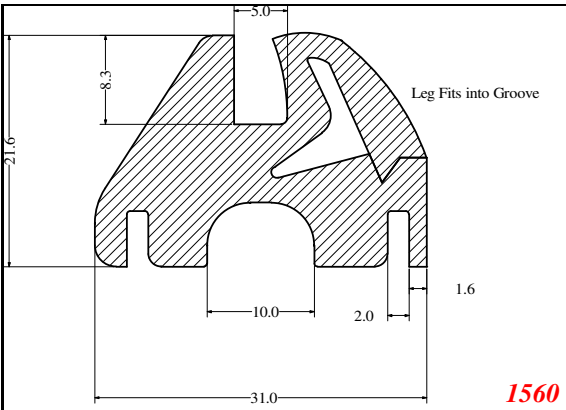

Window-Seal

Contact Us:

Phone: 317-559-2220
Fax: 317-350-1322
Email: info@exactseal.com
Web: www.exactseal.com

Address:

Exactseal Inc
7601 E 88th Pl.
Building 3B
Indianapolis, IN 46256

Window-Seal

Contact Us: