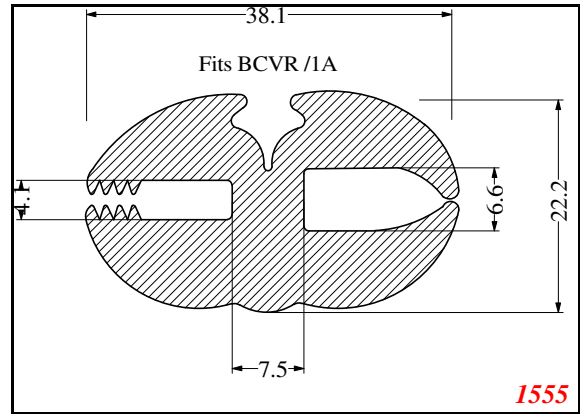

Window-Seal

Contact Us:

Phone: 317-559-2220
Fax: 317-350-1322
Email: info@exactseal.com
Web: www.exactseal.com

Address:

Exactseal Inc
7601 E 88th Pl.
Building 3B
Indianapolis, IN 46256

Window-Seal

Contact Us: