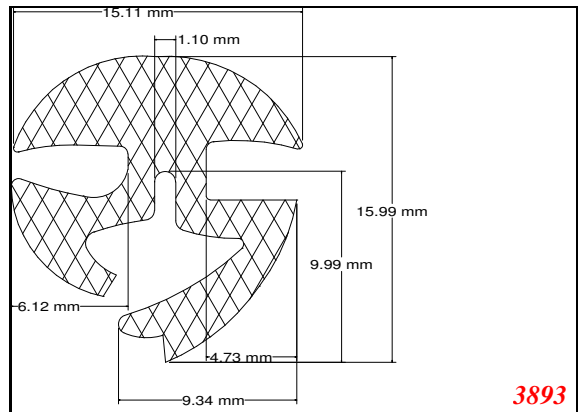

Window-Seal

Contact Us:

Phone: 317-559-2220
Fax: 317-350-1322
Email: info@exactseal.com
Web: www.exactseal.com

Address:

Exactseal Inc
7601 E 88th Pl.
Building 3B
Indianapolis, IN 46256