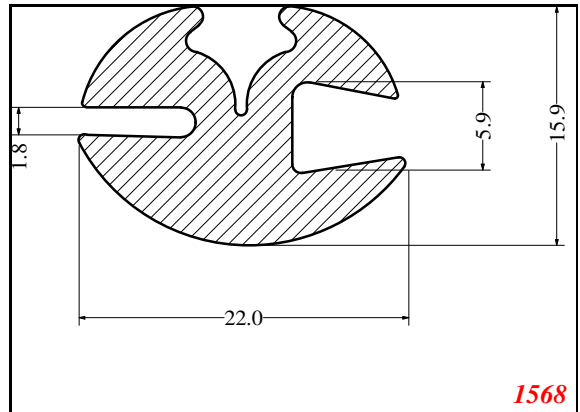

Window-Seal

Contact Us:

Phone: 317-559-2220
Fax: 317-350-1322
Email: info@exactseal.com
Web: www.exactseal.com

Address:

Exactseal Inc
7601 E 88th Pl.
Building 3B
Indianapolis, IN 46256