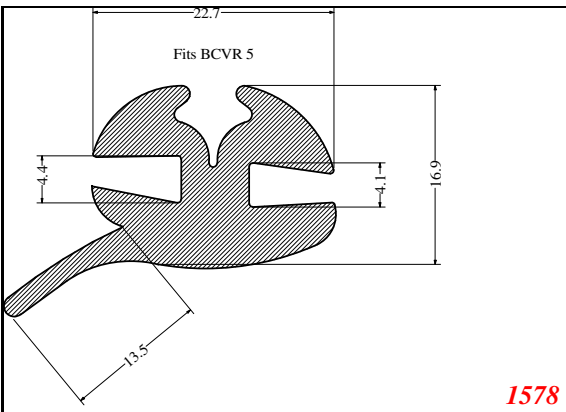

Window-Seal

Contact Us:

Phone: 317-559-2220
Fax: 317-350-1322
Email: info@exactseal.com
Web: www.exactseal.com

Address:

Exactseal Inc
7601 E 88th Pl.
Building 3B
Indianapolis, IN 46256

Window-Seal

Contact Us: