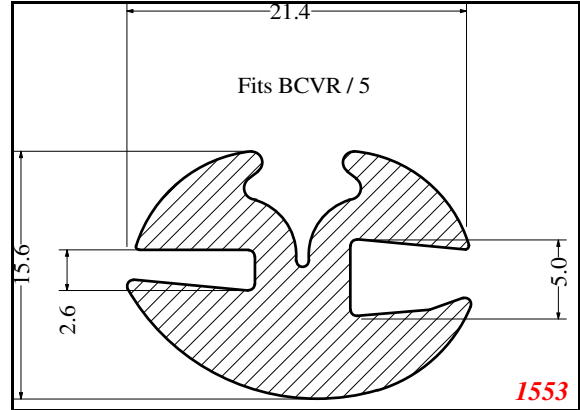

Phone: 317-559-2220
 Fax: 317-350-1322
 Email: info@exactseal.com
 Web: www.exactseal.com

Address:

Exactseal Inc
 7601 E 88th Pl.
 Building 3B
 Indianapolis, IN 46256

Window-Seal

1378

1383

1939

1553