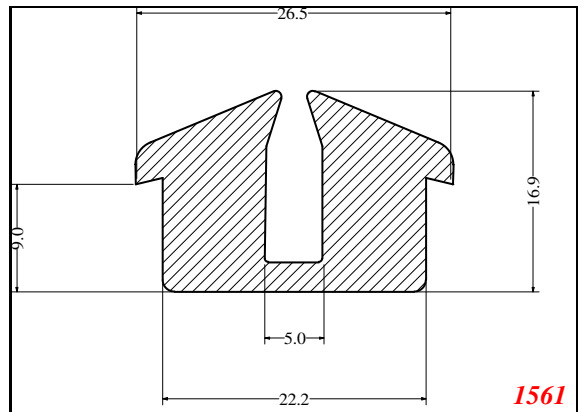

Window-Seal

Contact Us:

Phone: 317-559-2220
Fax: 317-350-1322
Email: info@exactseal.com
Web: www.exactseal.com

Address:

Exactseal Inc
7601 E 88th Pl.
Building 3B
Indianapolis, IN 46256