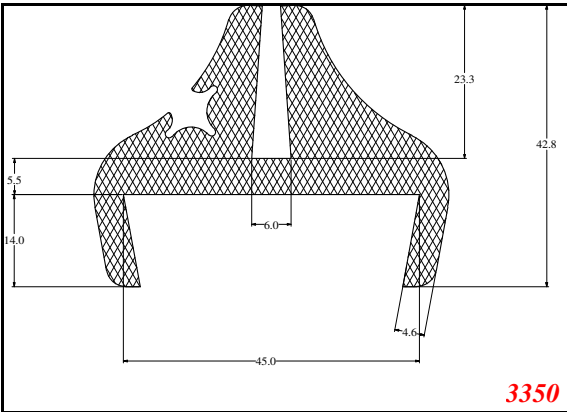

Window-Seal

Contact Us:

Phone: 317-559-2220
Fax: 317-350-1322
Email: info@exactseal.com
Web: www.exactseal.com

Address:

Exactseal Inc
7601 E 88th Pl.
Building 3B
Indianapolis, IN 46256