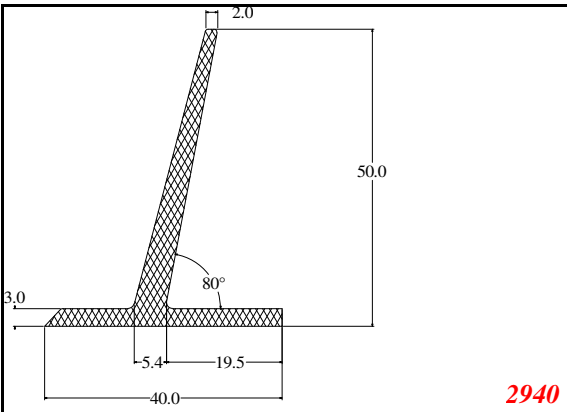

Window-Seal

Contact Us:

Phone: 317-559-2220
Fax: 317-350-1322
Email: info@exactseal.com
Web: www.exactseal.com

Address:

Exactseal Inc
7601 E 88th Pl.
Building 3B
Indianapolis, IN 46256