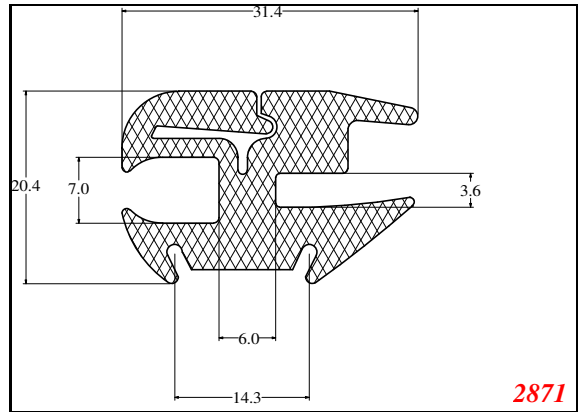

Window-Seal

Contact Us:

Phone: 317-559-2220
Fax: 317-350-1322
Email: info@exactseal.com
Web: www.exactseal.com

Address:

Exactseal Inc
7601 E 88th Pl.
Building 3B
Indianapolis, IN 46256