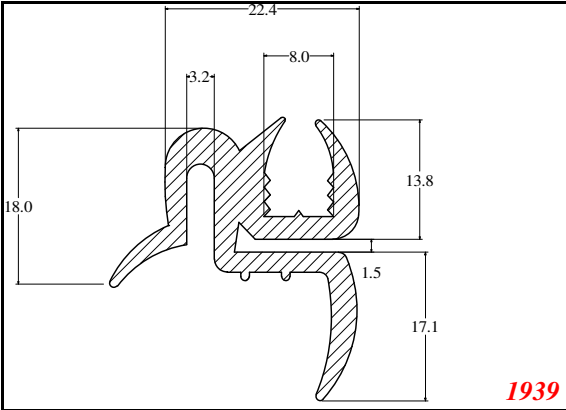

Phone: 317-559-2220
 Fax: 317-350-1322
 Email: info@exactseal.com
 Web: www.exactseal.com

Address:

Exactseal Inc
 7601 E 88th Pl.
 Building 3B
 Indianapolis, IN 46256

Window-Seal

1378

1383

1939

1553