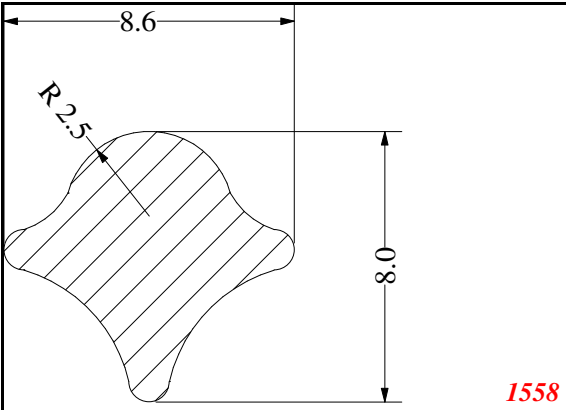

Phone: 317-559-2220
 Fax: 317-350-1322
 Email: info@exactseal.com
 Web: www.exactseal.com

Address:

Exactseal Inc
 7601 E 88th Pl.
 Building 3B
 Indianapolis, IN 46256

Window-Seal

1378

1383

1939

1553