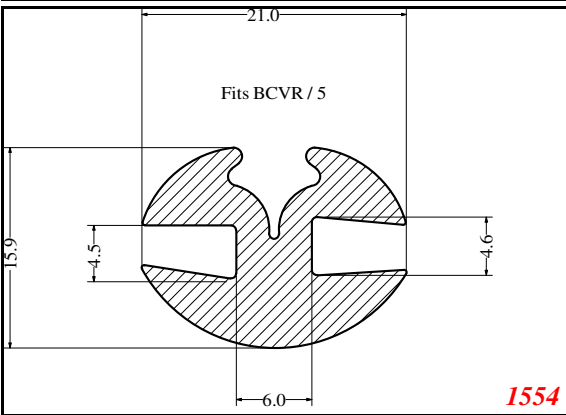

Window-Seal

Contact Us:

Phone: 317-559-2220
Fax: 317-350-1322
Email: info@exactseal.com
Web: www.exactseal.com

Address:

Exactseal Inc
7601 E 88th Pl.
Building 3B
Indianapolis, IN 46256

Window-Seal

Contact Us: