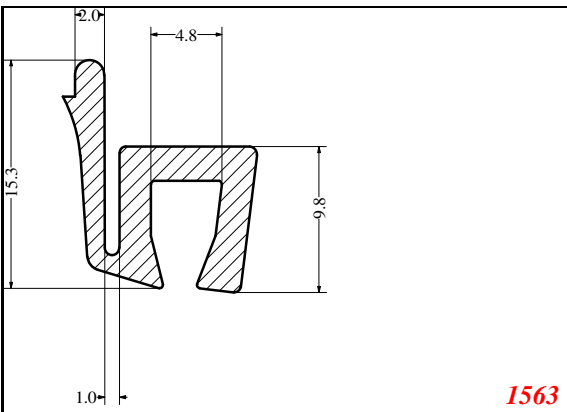

Window-Seal

Contact Us:

Phone: 317-559-2220
Fax: 317-350-1322
Email: info@exactseal.com
Web: www.exactseal.com

Address:

Exactseal Inc
7601 E 88th Pl.
Building 3B
Indianapolis, IN 46256